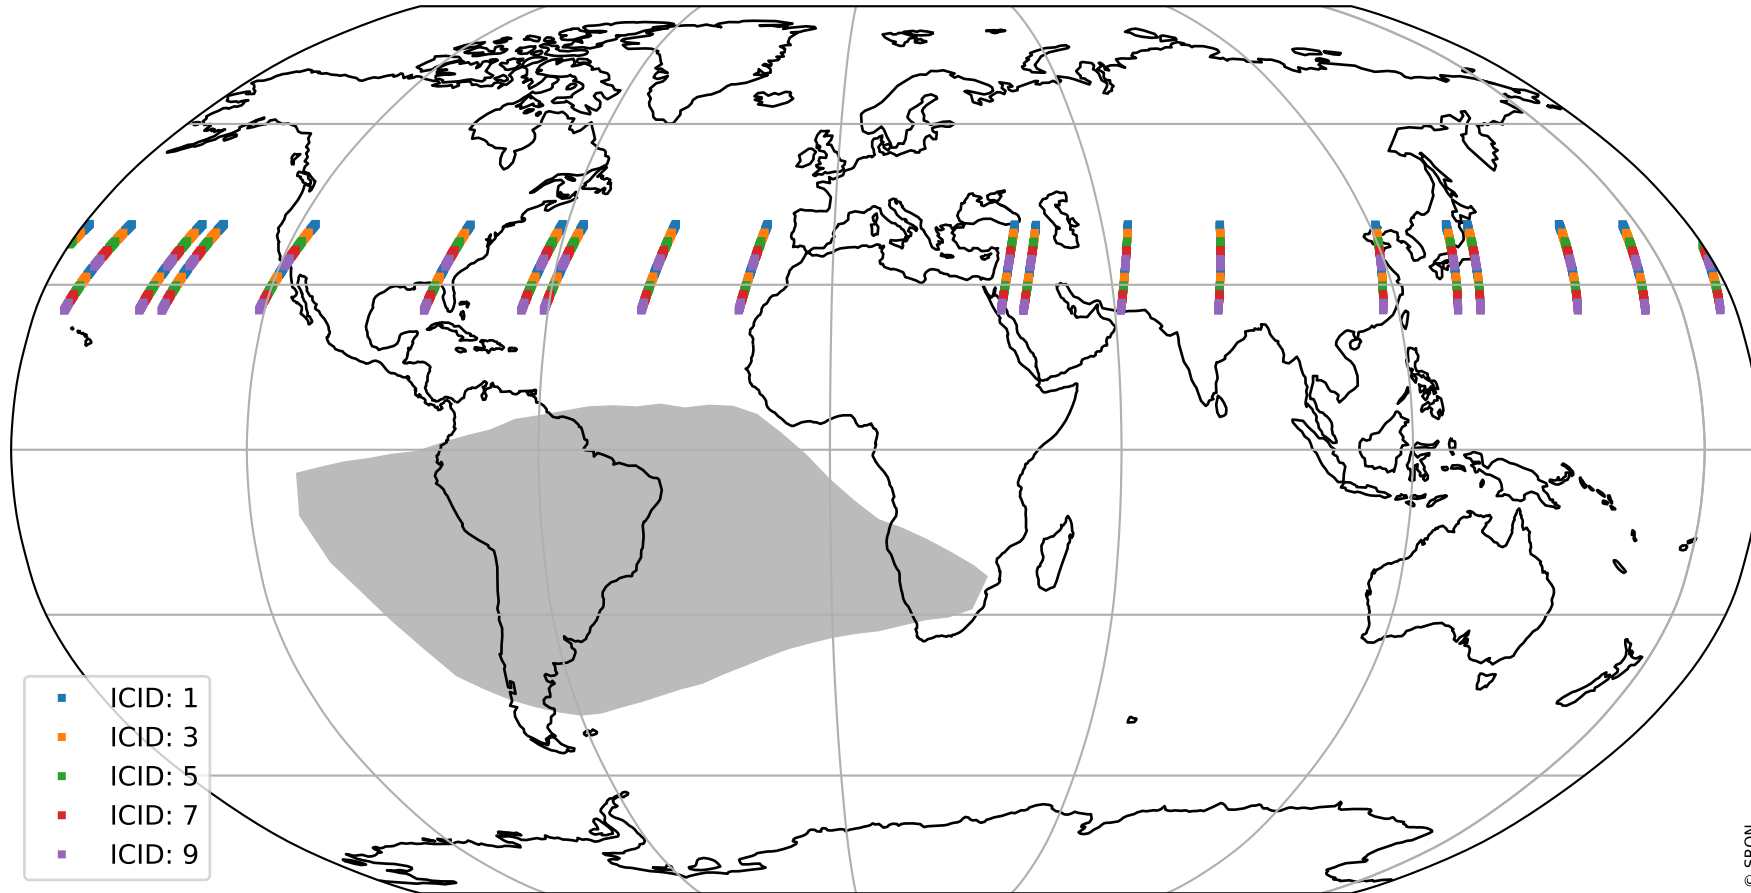

# Tropomi SWIR offset (official)

orbits : 19 in [6157, 6202]  
coverage : 2018-12-21 / 2018-12-24  
median : 30.004  $\mu\text{V}$   
spread : 18.282  $\mu\text{V}$   
created : 2023-08-21T14:20:32

# Tropomi SWIR offset (official)

orbits : 19 in [6157, 6202]  
coverage : 2018-12-21 / 2018-12-24  
median : -0.031064 mV  
spread : 0.33334 mV  
created : 2023-08-21T14:20:32

value compared with SWIR offset CKD

# Tropomi SWIR offset (official) ground-tracks of Sentinel-5P

orbits : 19 in [6157, 6202]  
coverage : 2018-12-21 / 2018-12-24  
created : 2023-08-21T14:20:33

# Tropomi SWIR offset (official)

orbits : [2827, 6202]  
coverage : 2018-04-30 / 2018-12-24  
created : 2023-08-21T14:20:33