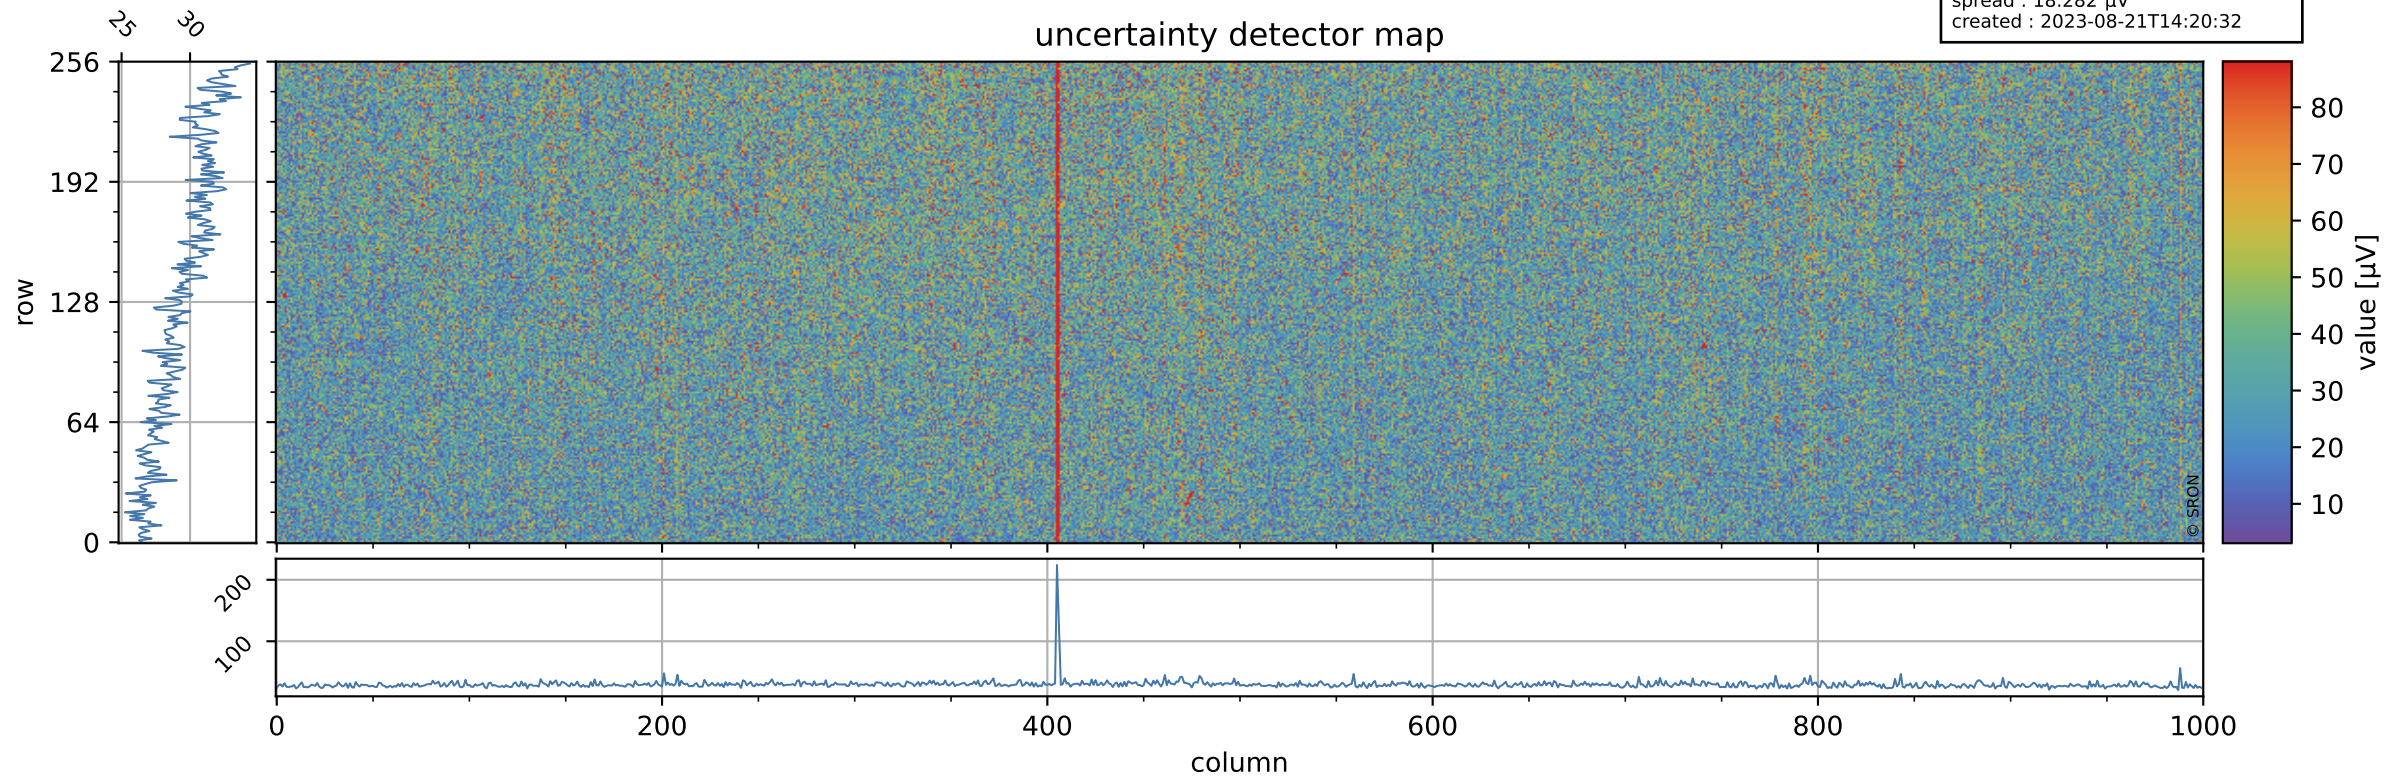

# Tropomi SWIR offset (official)

orbits : 19 in [6157, 6202]  
coverage : 2018-12-21 / 2018-12-24  
median : 0.52599 V  
spread : 0.035922 V  
created : 2023-08-21T14:20:32

## value detector map

# Tropomi SWIR offset (official)

orbits : 19 in [6157, 6202]  
coverage : 2018-12-21 / 2018-12-24  
median : 30.004  $\mu\text{V}$   
spread : 18.282  $\mu\text{V}$   
created : 2023-08-21T14:20:32

# Tropomi SWIR offset (official) ground-tracks of Sentinel-5P

orbits : 19 in [6157, 6202]  
coverage : 2018-12-21 / 2018-12-24  
created : 2023-08-21T14:20:33