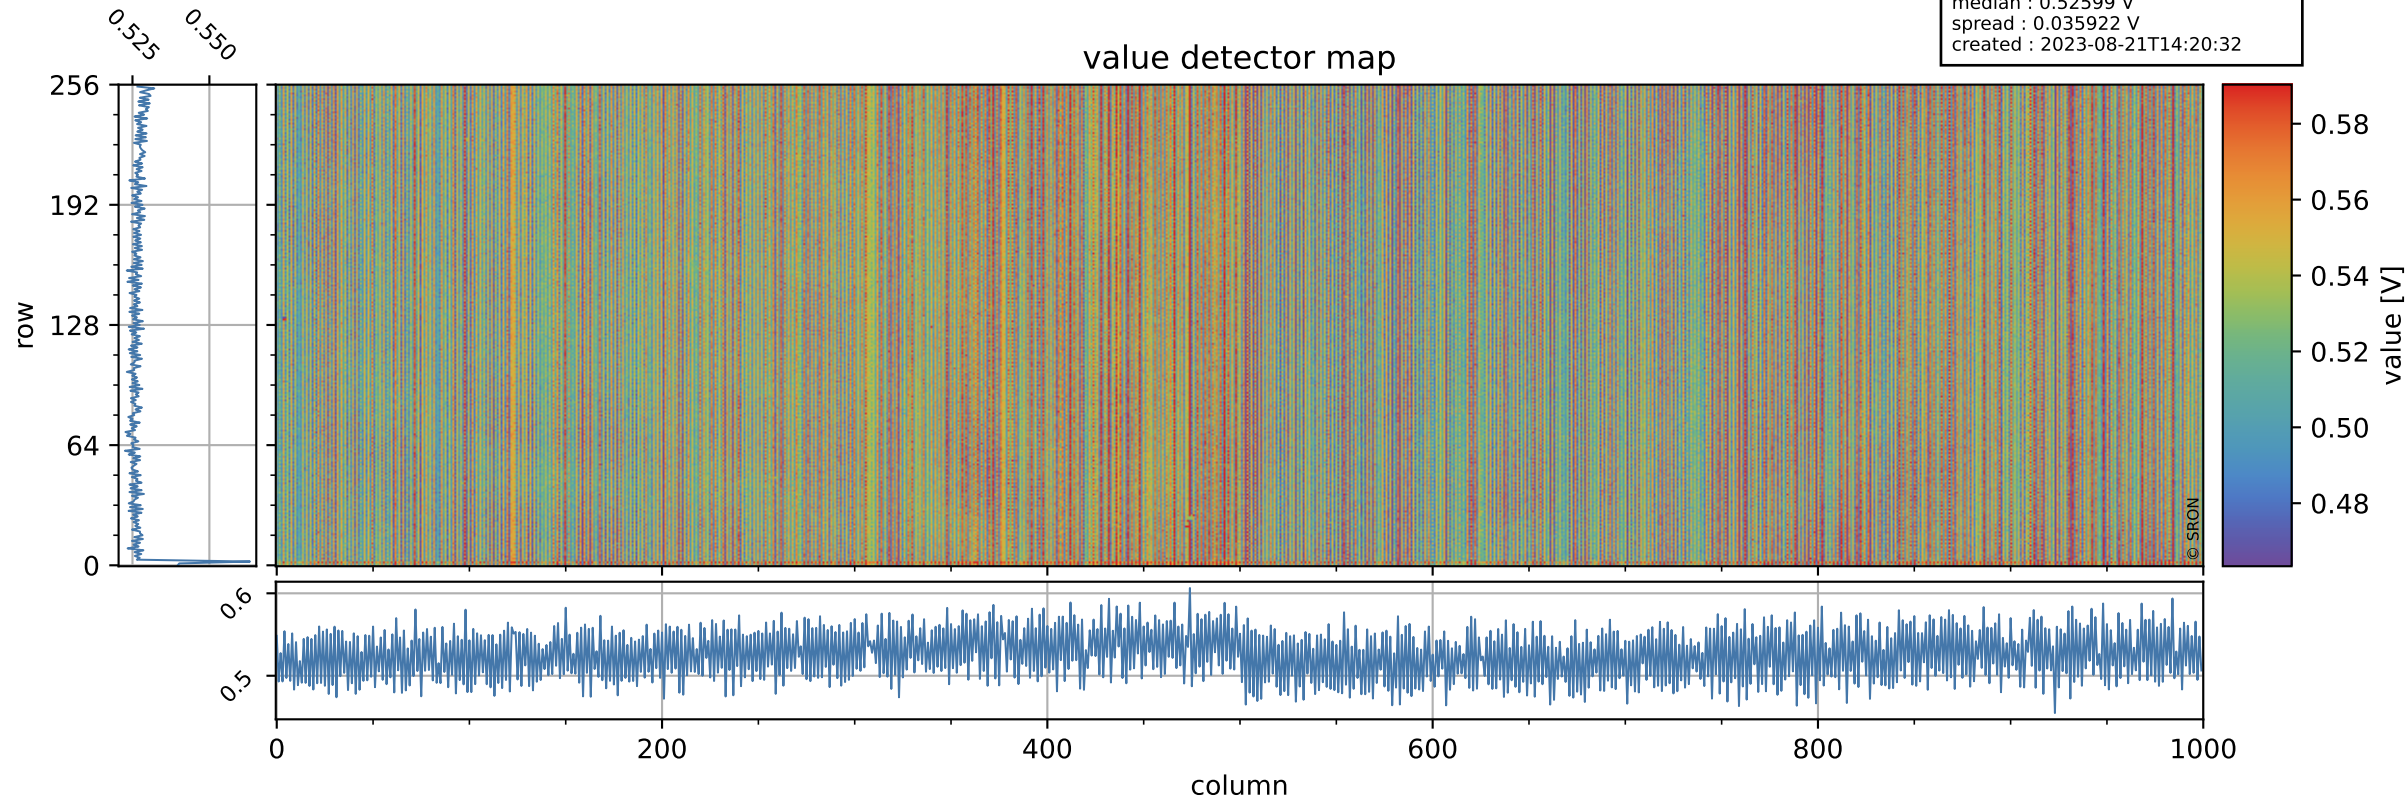

# Tropomi SWIR offset (official)

orbits : 19 in [6157, 6202]  
coverage : 2018-12-21 / 2018-12-24  
median : 0.52599 V  
spread : 0.035922 V  
created : 2023-08-21T14:20:32

## value detector map

# Tropomi SWIR offset (official)

orbits : 19 in [6157, 6202]  
coverage : 2018-12-21 / 2018-12-24  
median : 30.004  $\mu\text{V}$   
spread : 18.282  $\mu\text{V}$   
created : 2023-08-21T14:20:32

# Tropomi SWIR offset (official) ground-tracks of Sentinel-5P

orbits : 19 in [6157, 6202]  
coverage : 2018-12-21 / 2018-12-24  
created : 2023-08-21T14:20:33