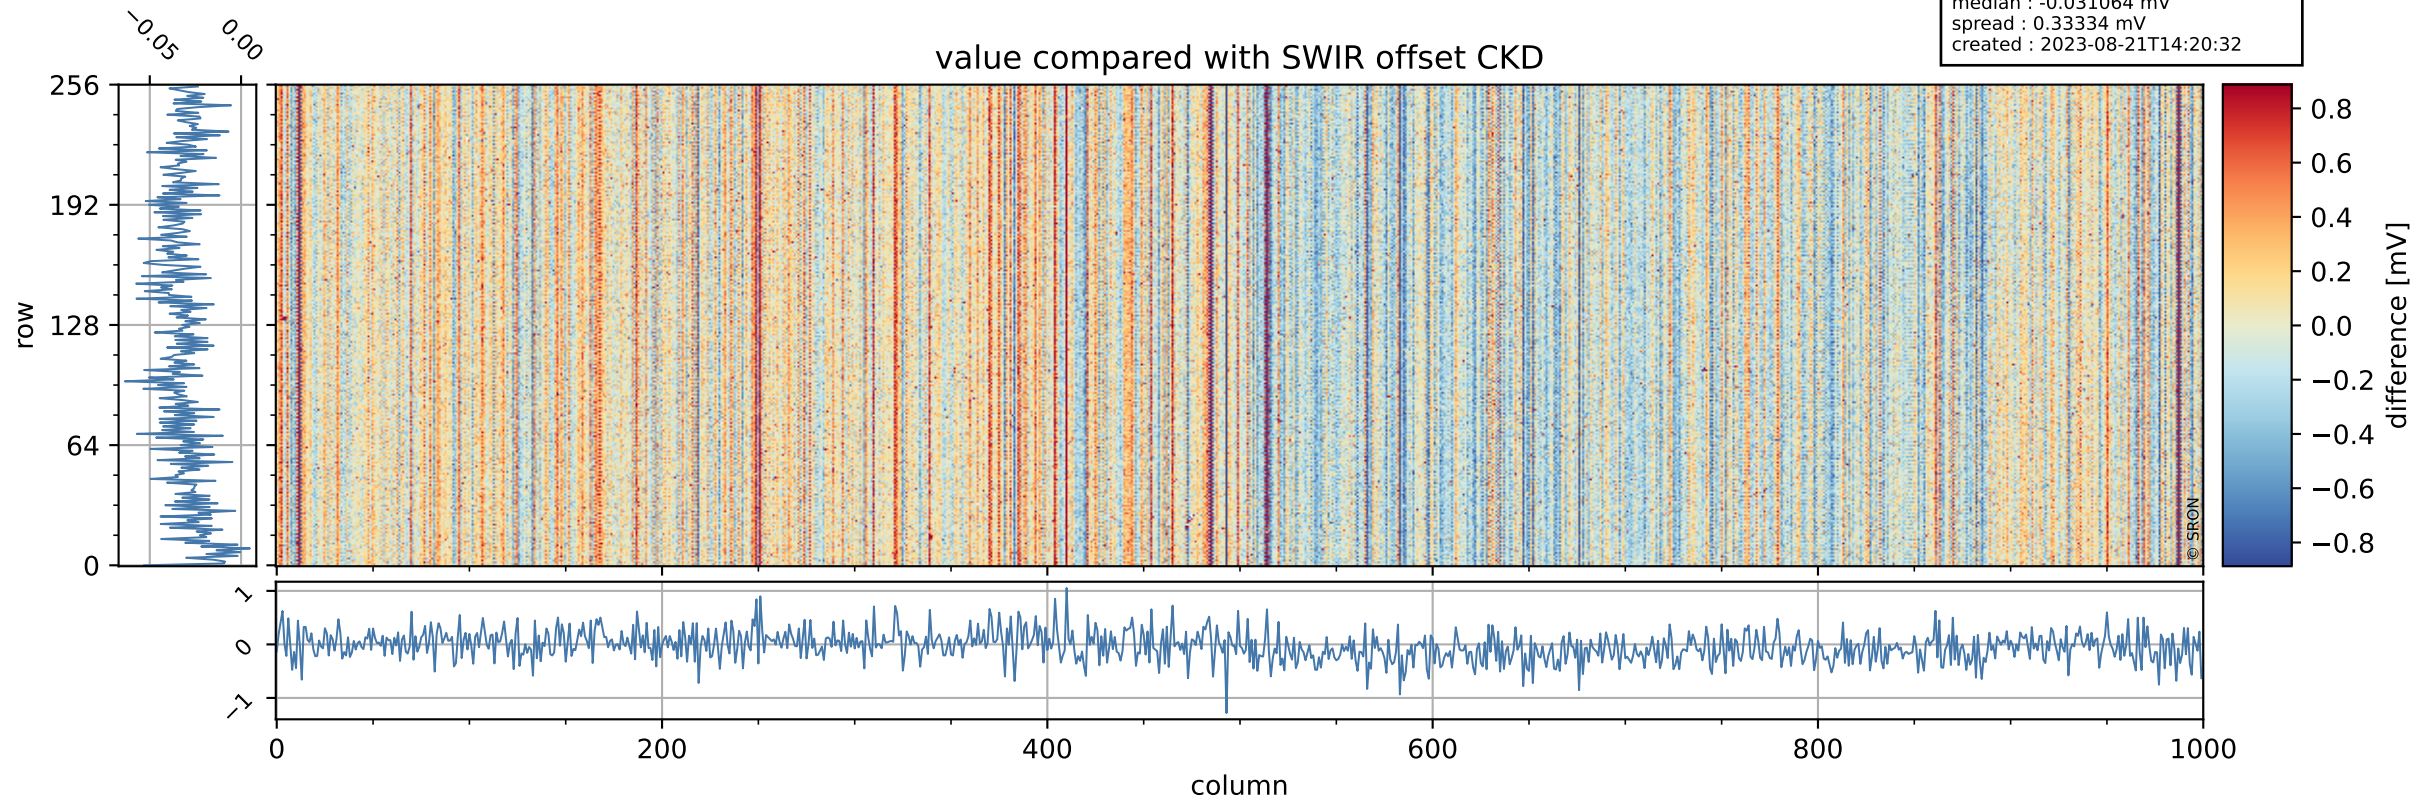

## value detector map

# Tropomi SWIR offset (official)

orbits : 19 in [6157, 6202]  
coverage : 2018-12-21 / 2018-12-24  
median : 30.004  $\mu\text{V}$   
spread : 18.282  $\mu\text{V}$   
created : 2023-08-21T14:20:32

# Tropomi SWIR offset (official)

orbits : 19 in [6157, 6202]  
coverage : 2018-12-21 / 2018-12-24  
median : -0.031064 mV  
spread : 0.33334 mV  
created : 2023-08-21T14:20:32

value compared with SWIR offset CKD

# Tropomi SWIR offset (official) ground-tracks of Sentinel-5P

orbits : 19 in [6157, 6202]  
coverage : 2018-12-21 / 2018-12-24  
created : 2023-08-21T14:20:33