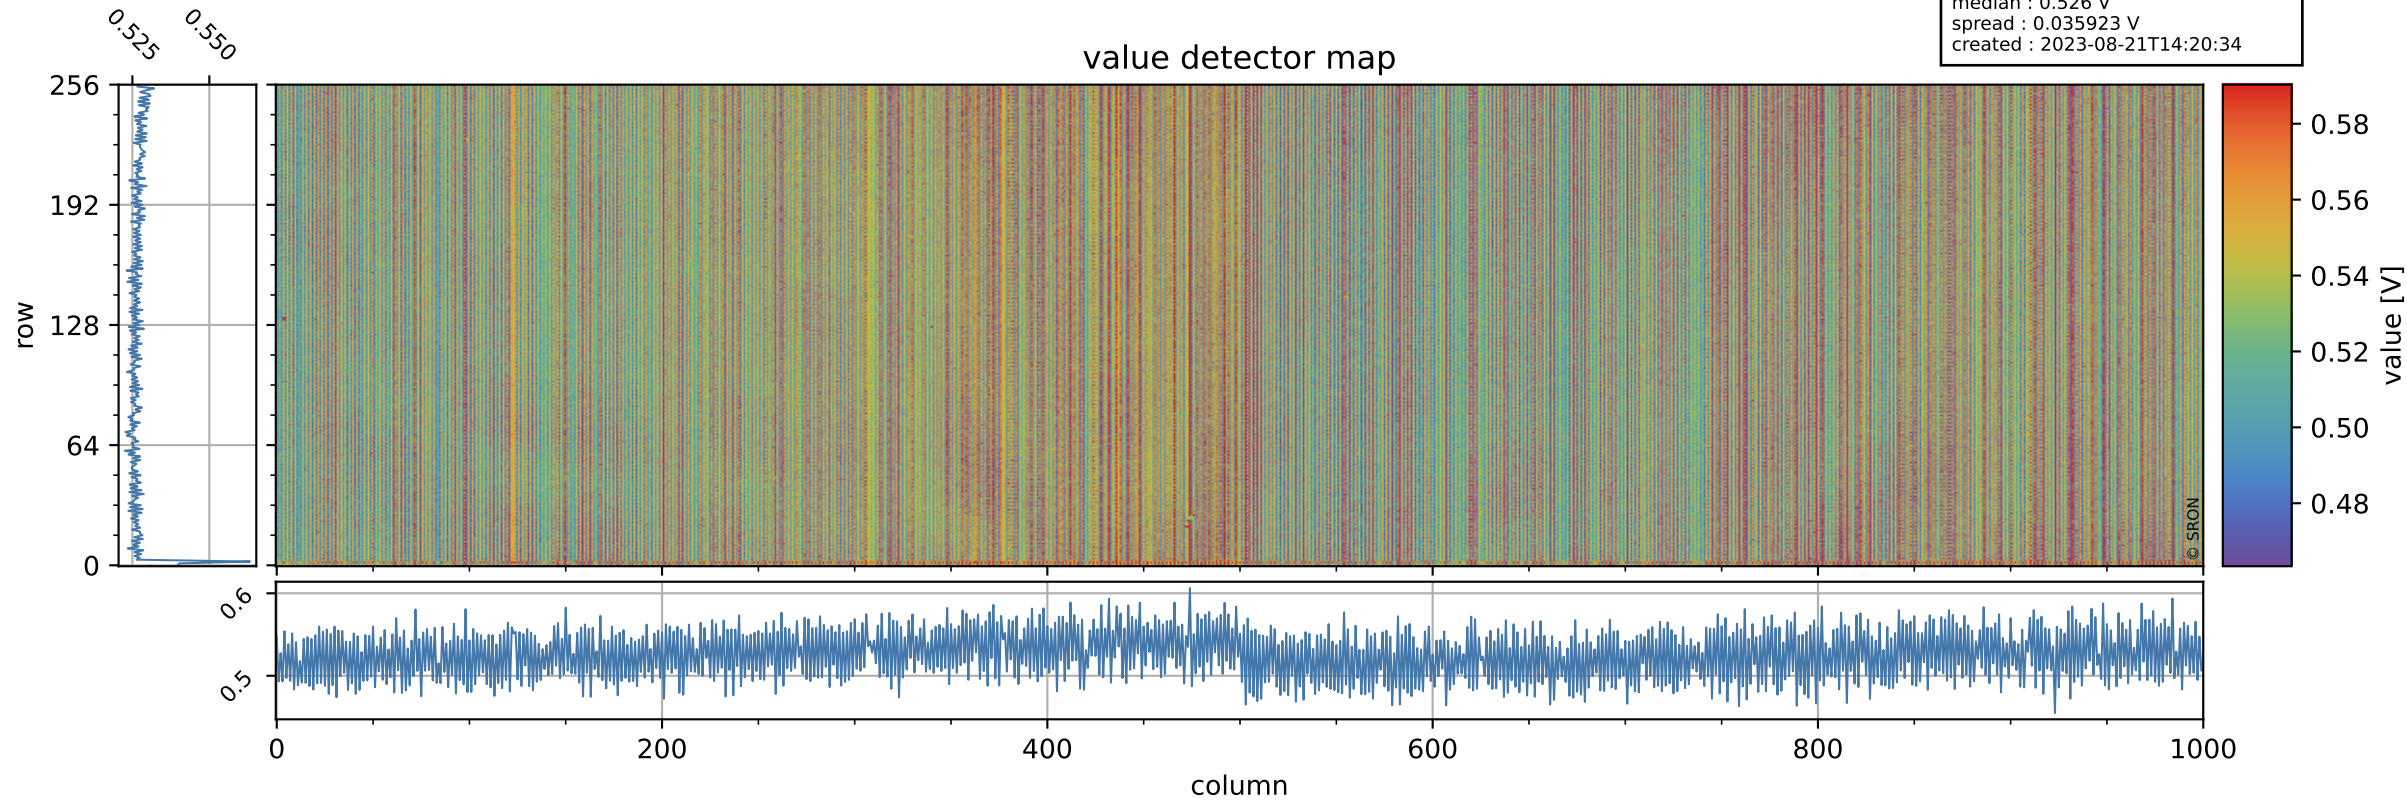

# Tropomi SWIR offset (official)

orbits : 20 in [6172, 6217]  
coverage : 2018-12-22 / 2018-12-25  
median : 0.526 V  
spread : 0.035923 V  
created : 2023-08-21T14:20:34

## value detector map

# Tropomi SWIR offset (official)

orbits : 20 in [6172, 6217]  
coverage : 2018-12-22 / 2018-12-25  
median : 29.501  $\mu\text{V}$   
spread : 17.995  $\mu\text{V}$   
created : 2023-08-21T14:20:34

# Tropomi SWIR offset (official) ground-tracks of Sentinel-5P

orbits : 20 in [6172, 6217]  
coverage : 2018-12-22 / 2018-12-25  
created : 2023-08-21T14:20:35