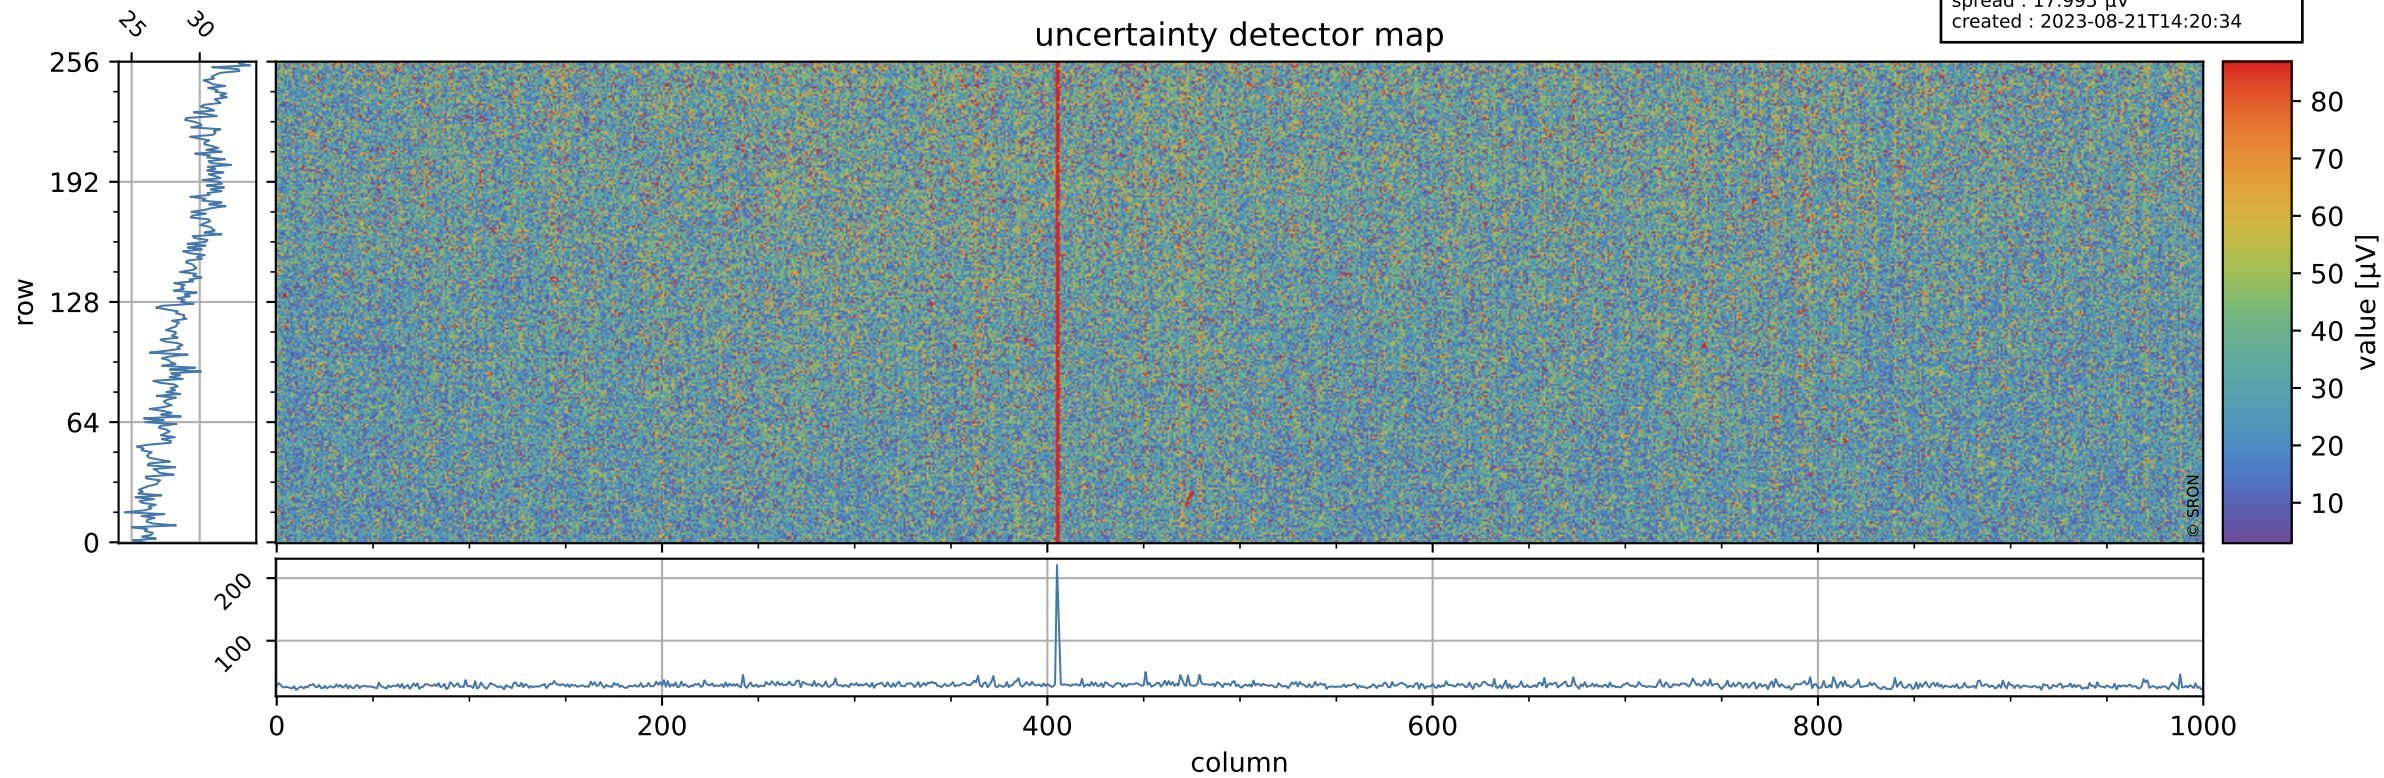

# Tropomi SWIR offset (official)

orbits : 20 in [6172, 6217]  
coverage : 2018-12-22 / 2018-12-25  
median : 0.526 V  
spread : 0.035923 V  
created : 2023-08-21T14:20:34

## value detector map

# Tropomi SWIR offset (official)

orbits : 20 in [6172, 6217]  
coverage : 2018-12-22 / 2018-12-25  
median : 29.501  $\mu\text{V}$   
spread : 17.995  $\mu\text{V}$   
created : 2023-08-21T14:20:34

# Tropomi SWIR offset (official) ground-tracks of Sentinel-5P

orbits : 20 in [6172, 6217]  
coverage : 2018-12-22 / 2018-12-25  
created : 2023-08-21T14:20:35