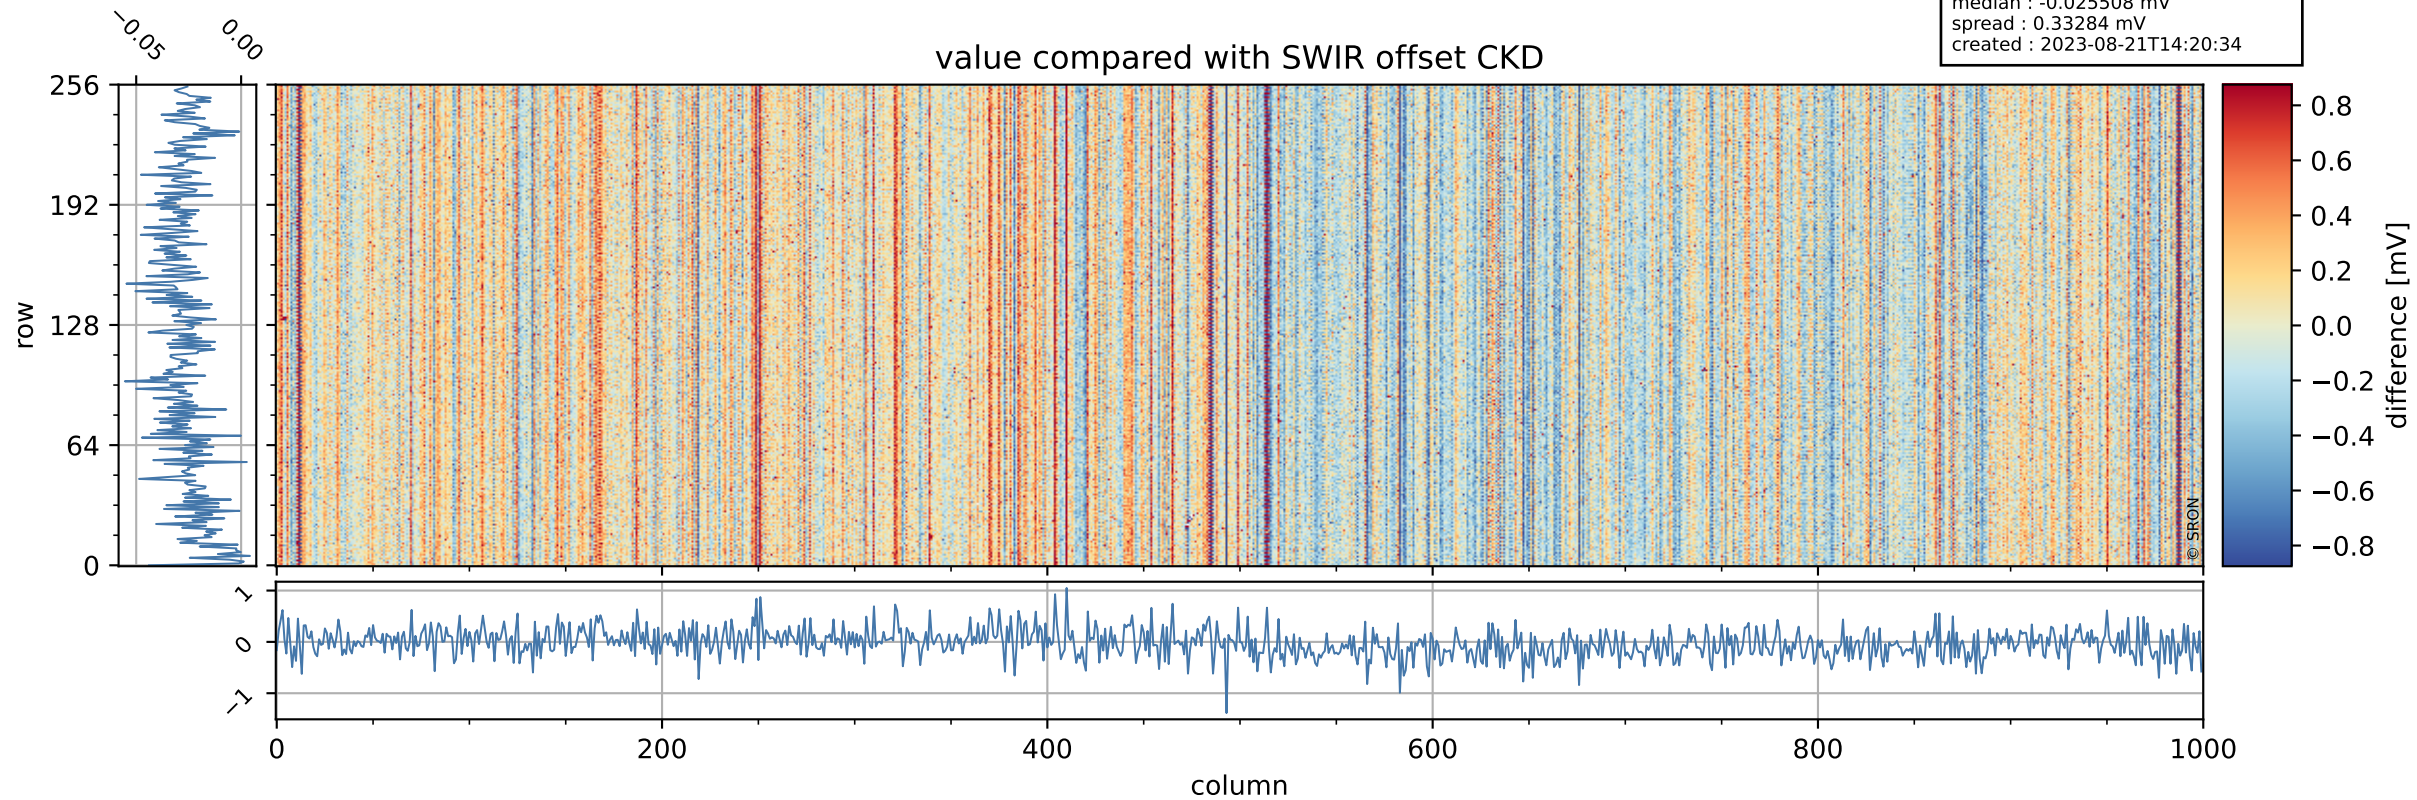

## value detector map

# Tropomi SWIR offset (official)

orbits : 20 in [6172, 6217]  
coverage : 2018-12-22 / 2018-12-25  
median : 29.501  $\mu\text{V}$   
spread : 17.995  $\mu\text{V}$   
created : 2023-08-21T14:20:34

# Tropomi SWIR offset (official)

orbits : 20 in [6172, 6217]  
coverage : 2018-12-22 / 2018-12-25  
median : -0.025508 mV  
spread : 0.33284 mV  
created : 2023-08-21T14:20:34

value compared with SWIR offset CKD

# Tropomi SWIR offset (official) ground-tracks of Sentinel-5P

orbits : 20 in [6172, 6217]  
coverage : 2018-12-22 / 2018-12-25  
created : 2023-08-21T14:20:35