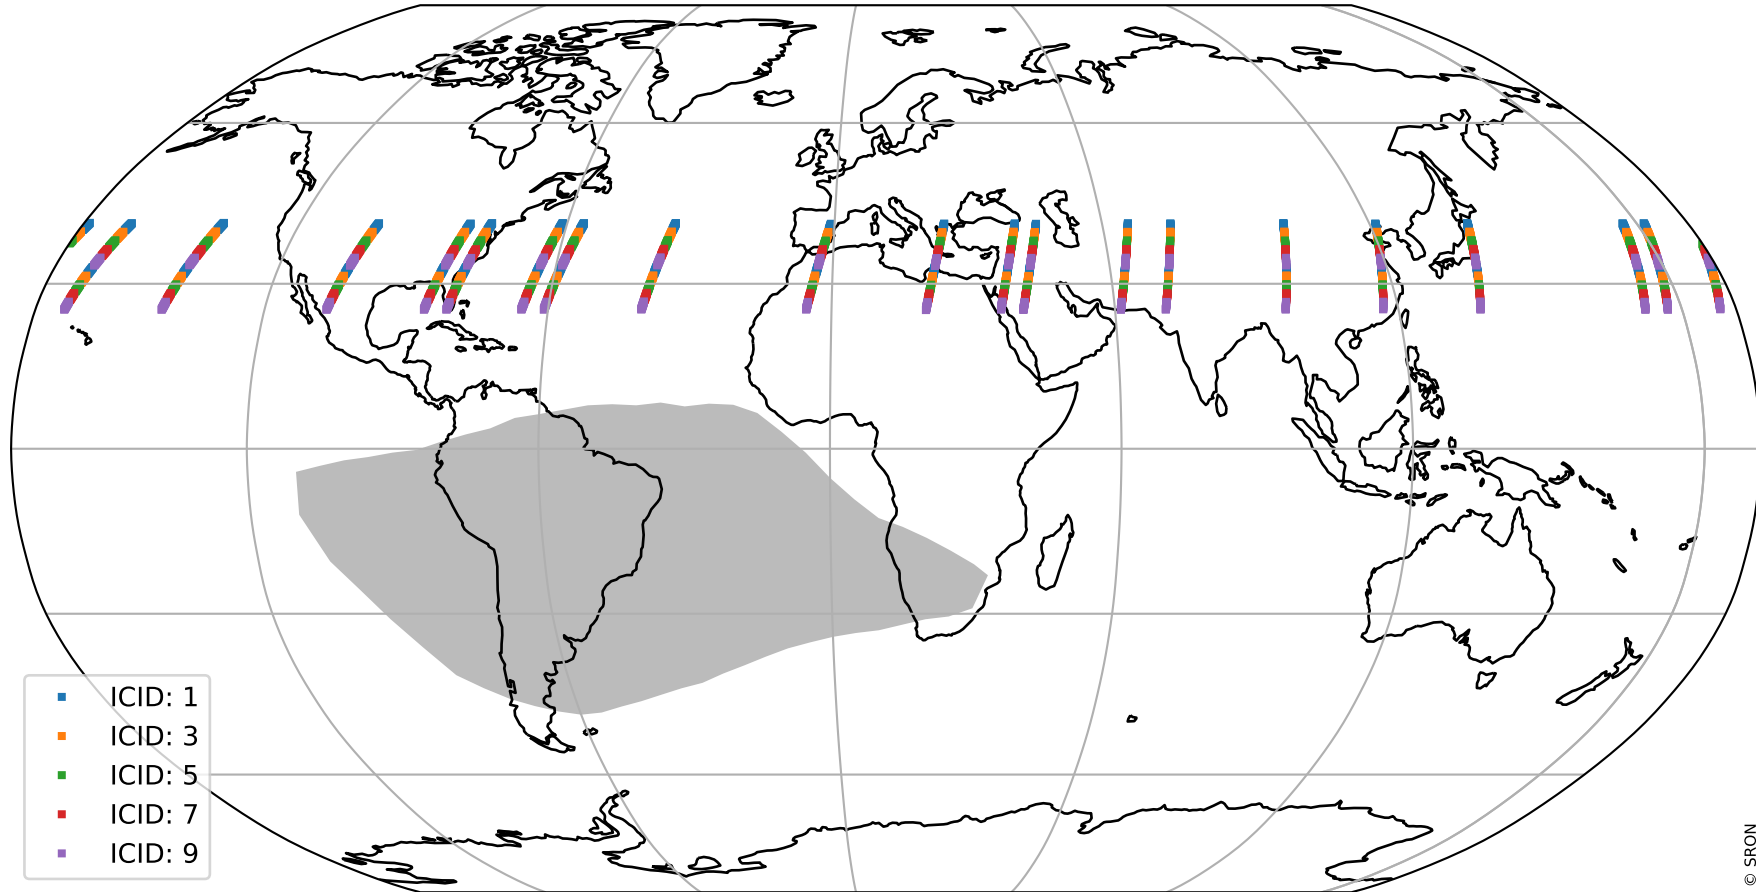

# Tropomi SWIR offset (official)

orbits : 20 in [6172, 6217]  
coverage : 2018-12-22 / 2018-12-25  
median : 29.501  $\mu\text{V}$   
spread : 17.995  $\mu\text{V}$   
created : 2023-08-21T14:20:34

# Tropomi SWIR offset (official)

orbits : 20 in [6172, 6217]  
coverage : 2018-12-22 / 2018-12-25  
median : -0.025508 mV  
spread : 0.33284 mV  
created : 2023-08-21T14:20:34

value compared with SWIR offset CKD

# Tropomi SWIR offset (official) ground-tracks of Sentinel-5P

orbits : 20 in [6172, 6217]  
coverage : 2018-12-22 / 2018-12-25  
created : 2023-08-21T14:20:35

# Tropomi SWIR offset (official)

orbits : [2827, 6217]  
coverage : 2018-04-30 / 2018-12-25  
created : 2023-08-21T14:20:35