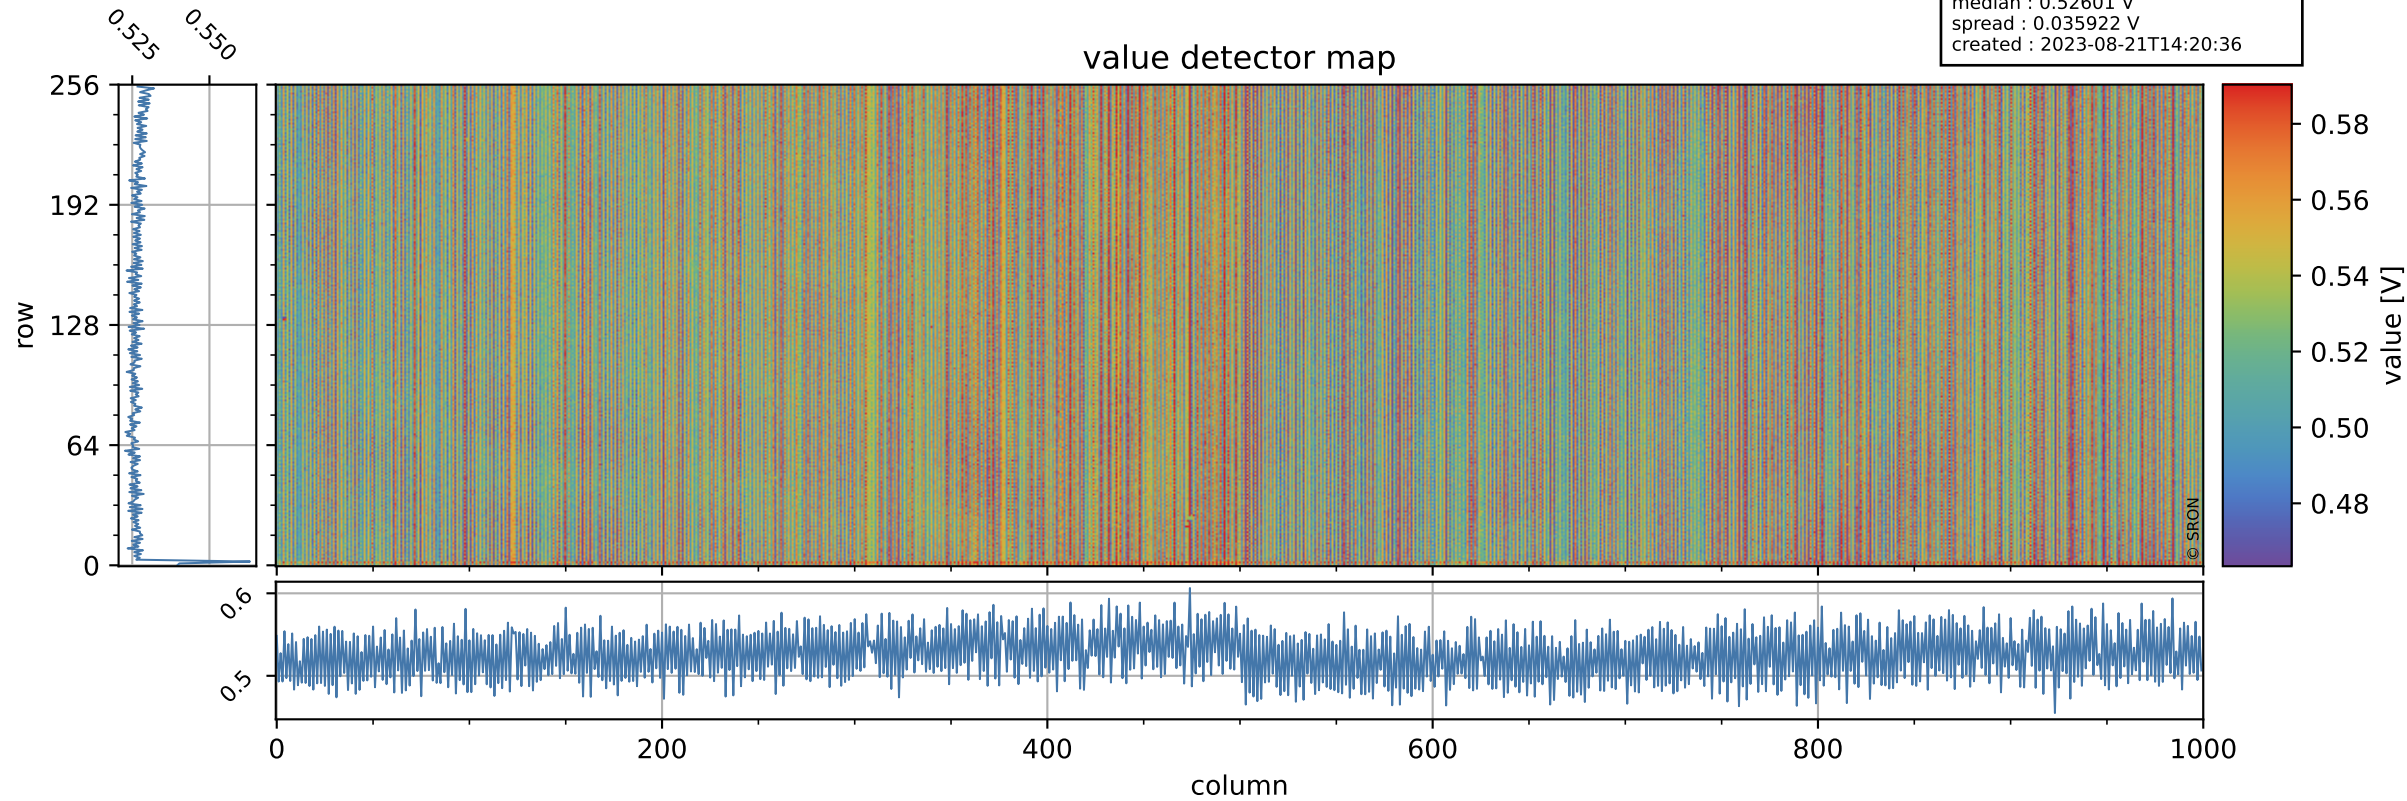

Tropomi SWIR offset (official)

orbits : 19 in [6187, 6232]
coverage : 2018-12-23 / 2018-12-26
median : 0.52601 V
spread : 0.035922 V
created : 2023-08-21T14:20:36

value detector map

Tropomi SWIR offset (official)

orbits : 19 in [6187, 6232]
coverage : 2018-12-23 / 2018-12-26
median : 30.355 μV
spread : 18.516 μV
created : 2023-08-21T14:20:36

Tropomi SWIR offset (official)

orbits : 19 in [6187, 6232]
coverage : 2018-12-23 / 2018-12-26
median : -0.01662 mV
spread : 0.3318 mV
created : 2023-08-21T14:20:36

value compared with SWIR offset CKD

Tropomi SWIR offset (official) ground-tracks of Sentinel-5P

orbits : 19 in [6187, 6232]
coverage : 2018-12-23 / 2018-12-26
created : 2023-08-21T14:20:37

Tropomi SWIR offset (official)

orbits : [2827, 6232]
coverage : 2018-04-30 / 2018-12-26
created : 2023-08-21T14:20:37

trend of detector median & temperatures