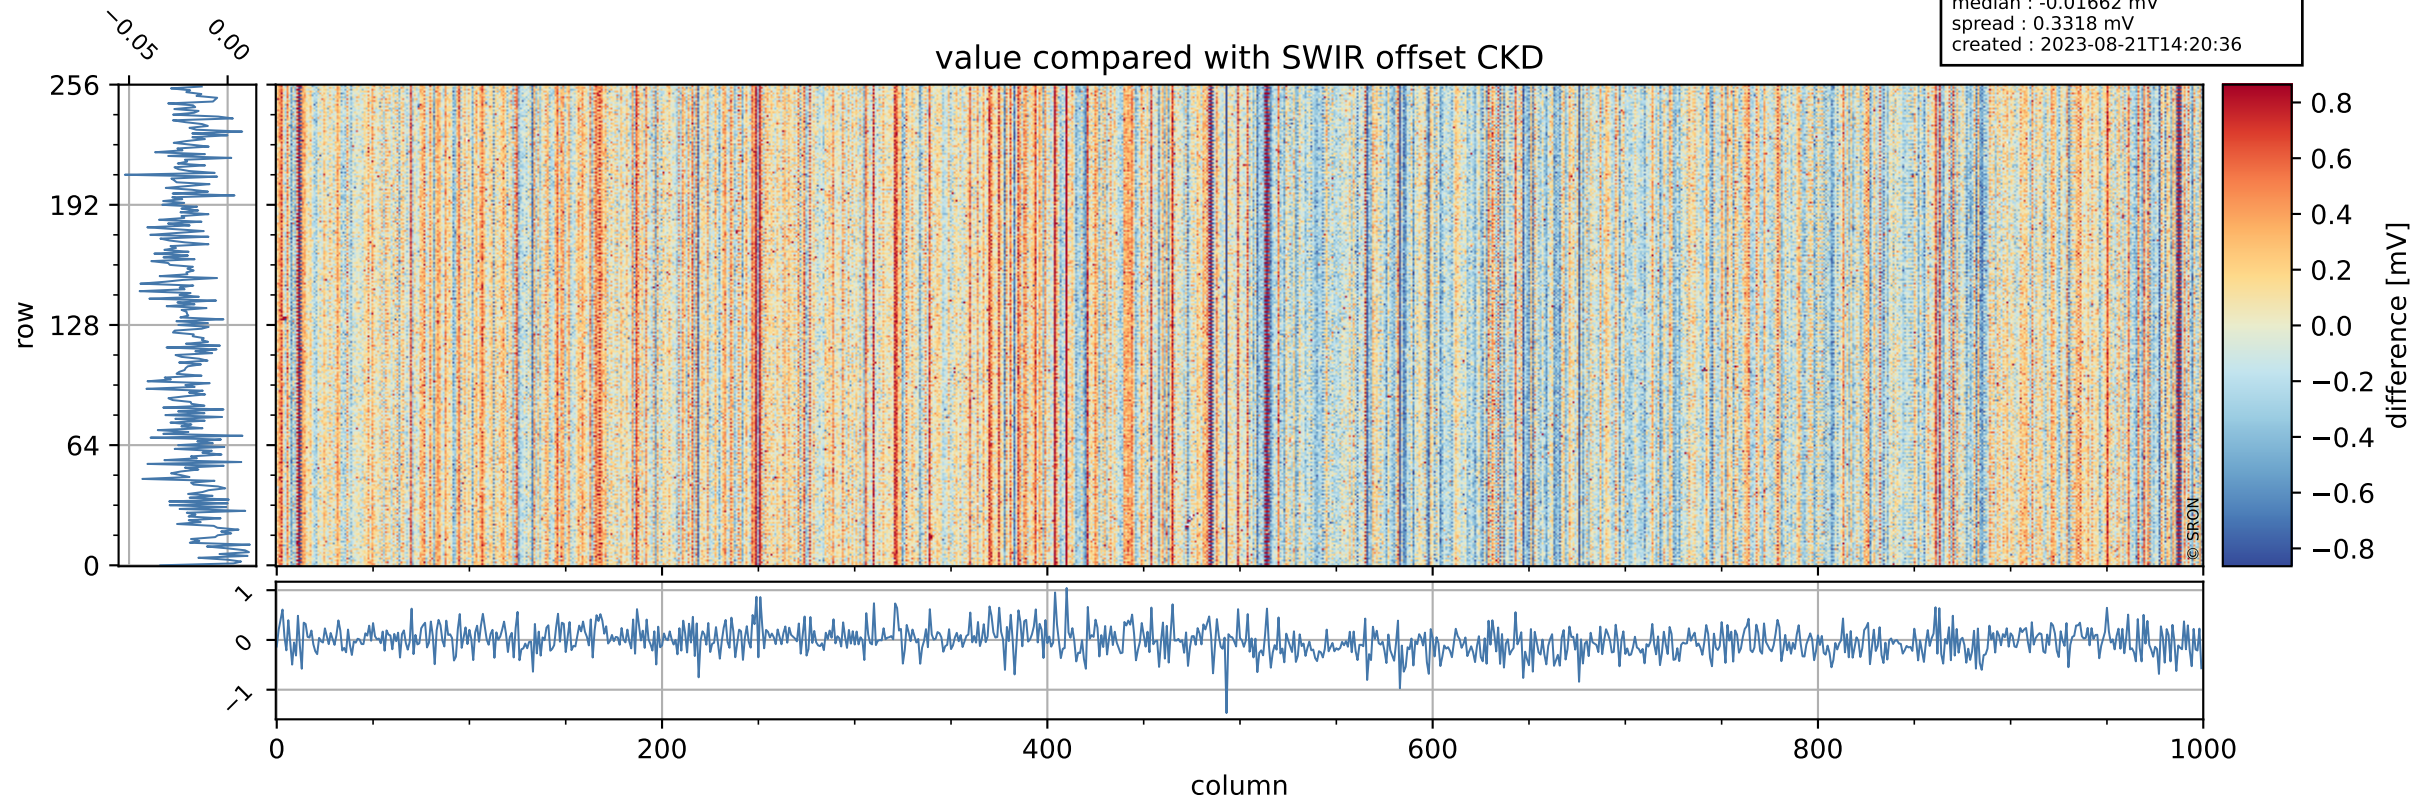

Tropomi SWIR offset (official)

orbits : 19 in [6187, 6232]
coverage : 2018-12-23 / 2018-12-26
median : 0.52601 V
spread : 0.035922 V
created : 2023-08-21T14:20:36

value detector map

Tropomi SWIR offset (official)

orbits : 19 in [6187, 6232]
coverage : 2018-12-23 / 2018-12-26
median : 30.355 μV
spread : 18.516 μV
created : 2023-08-21T14:20:36

Tropomi SWIR offset (official)

orbits : 19 in [6187, 6232]
coverage : 2018-12-23 / 2018-12-26
median : -0.01662 mV
spread : 0.3318 mV
created : 2023-08-21T14:20:36

value compared with SWIR offset CKD

Tropomi SWIR offset (official) ground-tracks of Sentinel-5P

orbits : 19 in [6187, 6232]
coverage : 2018-12-23 / 2018-12-26
created : 2023-08-21T14:20:37

Tropomi SWIR offset (official)

orbits : [2827, 6232]
coverage : 2018-04-30 / 2018-12-26
created : 2023-08-21T14:20:37

trend of detector median & temperatures