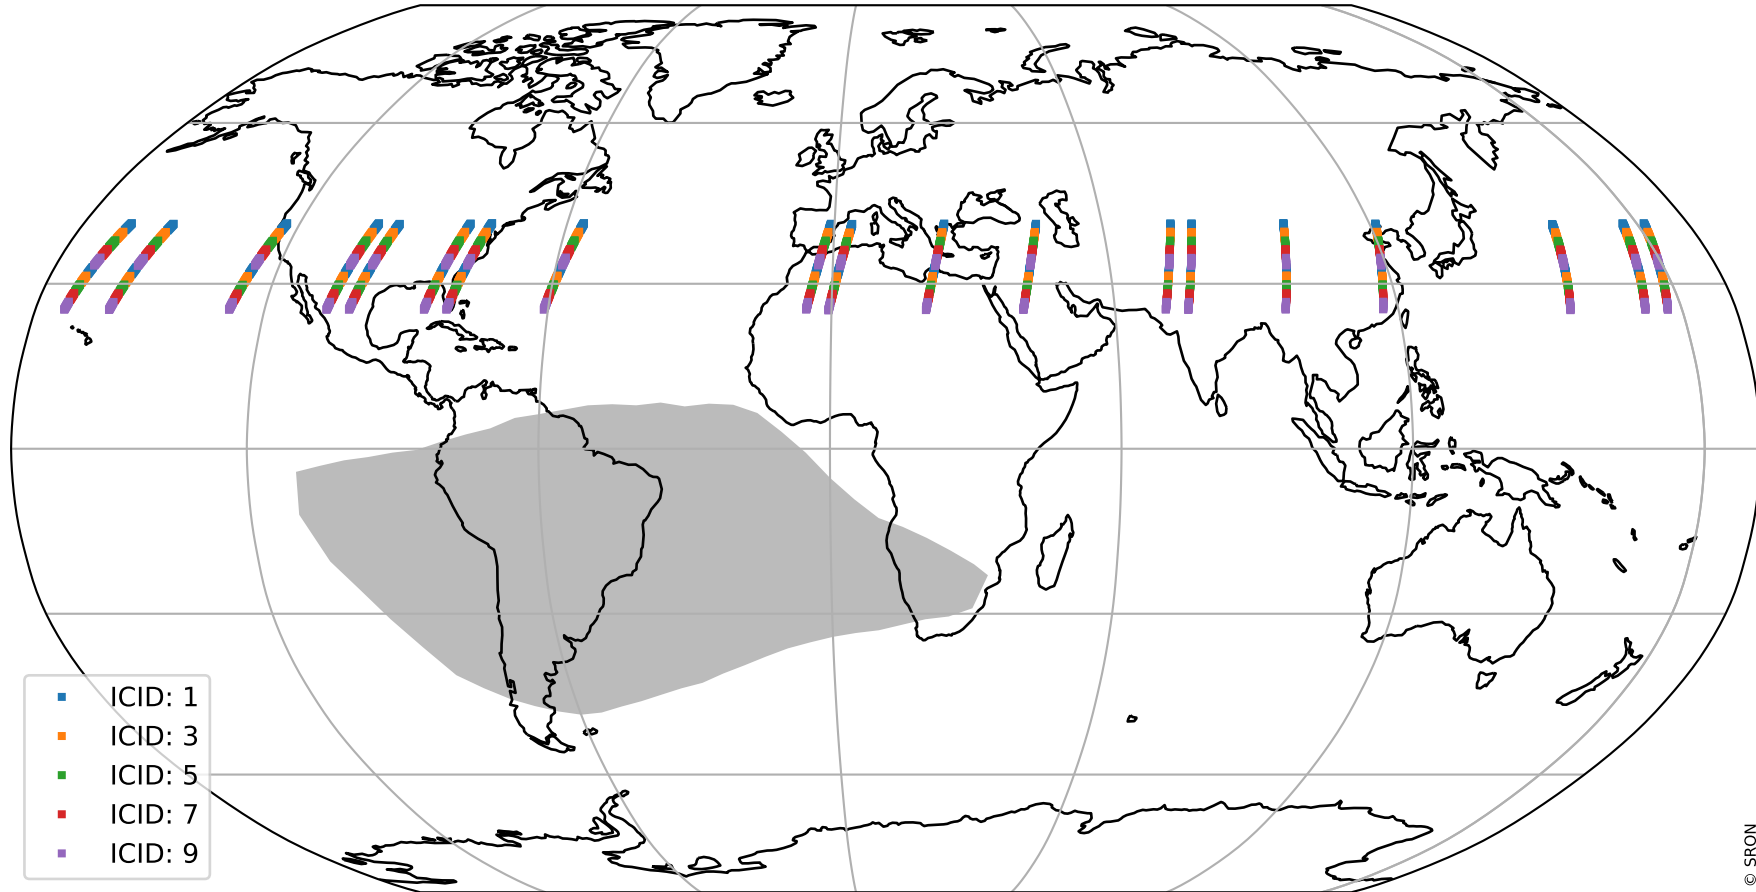

Tropomi SWIR offset (official)

orbits : 19 in [6187, 6232]
coverage : 2018-12-23 / 2018-12-26
median : 0.52601 V
spread : 0.035922 V
created : 2023-08-21T14:20:36

value detector map

Tropomi SWIR offset (official)

orbits : 19 in [6187, 6232]
coverage : 2018-12-23 / 2018-12-26
median : 30.355 μV
spread : 18.516 μV
created : 2023-08-21T14:20:36

Tropomi SWIR offset (official)

orbits : 19 in [6187, 6232]
coverage : 2018-12-23 / 2018-12-26
median : -0.01662 mV
spread : 0.3318 mV
created : 2023-08-21T14:20:36

value compared with SWIR offset CKD

Tropomi SWIR offset (official) ground-tracks of Sentinel-5P

orbits : 19 in [6187, 6232]
coverage : 2018-12-23 / 2018-12-26
created : 2023-08-21T14:20:37

Tropomi SWIR offset (official)

orbits : [2827, 6232]
coverage : 2018-04-30 / 2018-12-26
created : 2023-08-21T14:20:37

trend of detector median & temperatures