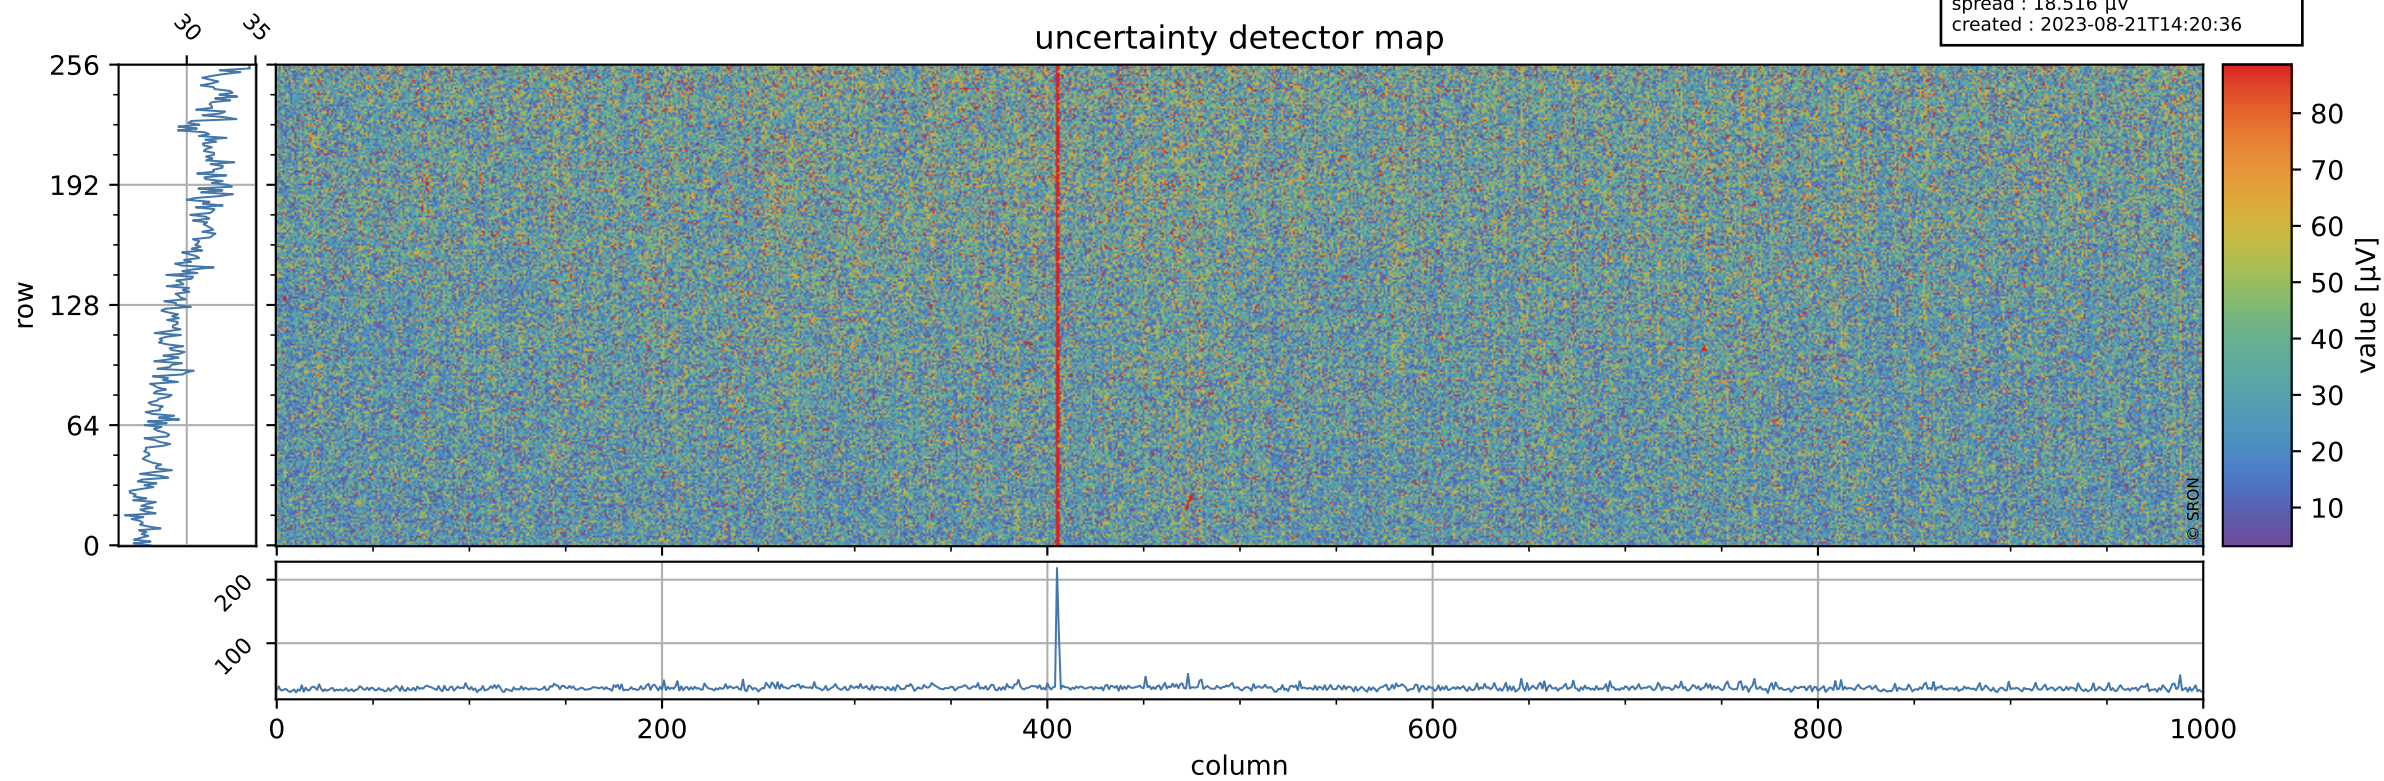

Tropomi SWIR offset (official)

orbits : 19 in [6187, 6232]
coverage : 2018-12-23 / 2018-12-26
median : 0.52601 V
spread : 0.035922 V
created : 2023-08-21T14:20:36

value detector map

Tropomi SWIR offset (official)

orbits : 19 in [6187, 6232]
coverage : 2018-12-23 / 2018-12-26
median : 30.355 μV
spread : 18.516 μV
created : 2023-08-21T14:20:36

Tropomi SWIR offset (official)

orbits : 19 in [6187, 6232]
coverage : 2018-12-23 / 2018-12-26
median : -0.01662 mV
spread : 0.3318 mV
created : 2023-08-21T14:20:36

value compared with SWIR offset CKD

Tropomi SWIR offset (official) ground-tracks of Sentinel-5P

orbits : 19 in [6187, 6232]
coverage : 2018-12-23 / 2018-12-26
created : 2023-08-21T14:20:37

Tropomi SWIR offset (official)

orbits : [2827, 6232]
coverage : 2018-04-30 / 2018-12-26
created : 2023-08-21T14:20:37

trend of detector median & temperatures