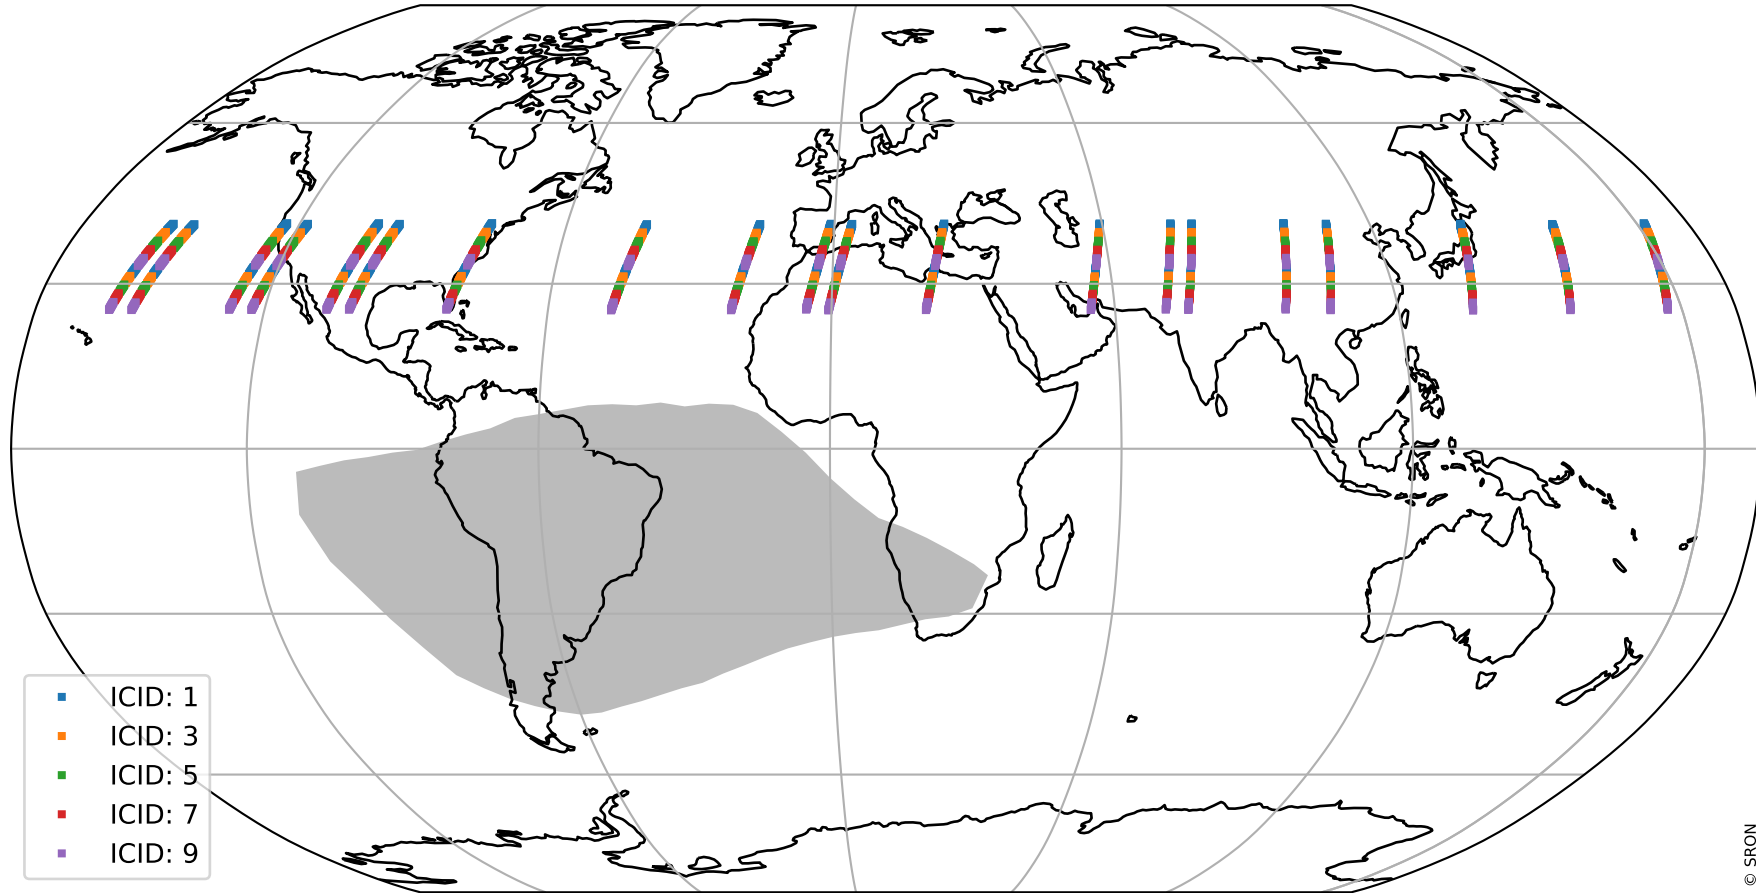

Tropomi SWIR offset (official)

orbits : 20 in [6202, 6247]
coverage : 2018-12-24 / 2018-12-27
median : 0.52601 V
spread : 0.035924 V
created : 2023-08-21T14:20:38

value detector map

Tropomi SWIR offset (official)

orbits : 20 in [6202, 6247]
coverage : 2018-12-24 / 2018-12-27
median : 30.026 μV
spread : 18.388 μV
created : 2023-08-21T14:20:38

Tropomi SWIR offset (official)

orbits : 20 in [6202, 6247]
coverage : 2018-12-24 / 2018-12-27
median : -0.015253 mV
spread : 0.33316 mV
created : 2023-08-21T14:20:38

value compared with SWIR offset CKD

Tropomi SWIR offset (official) ground-tracks of Sentinel-5P

orbits : 20 in [6202, 6247]
coverage : 2018-12-24 / 2018-12-27
created : 2023-08-21T14:20:39

Tropomi SWIR offset (official)

orbits : [2827, 6247]
coverage : 2018-04-30 / 2018-12-27
created : 2023-08-21T14:20:39

trend of detector median & temperatures