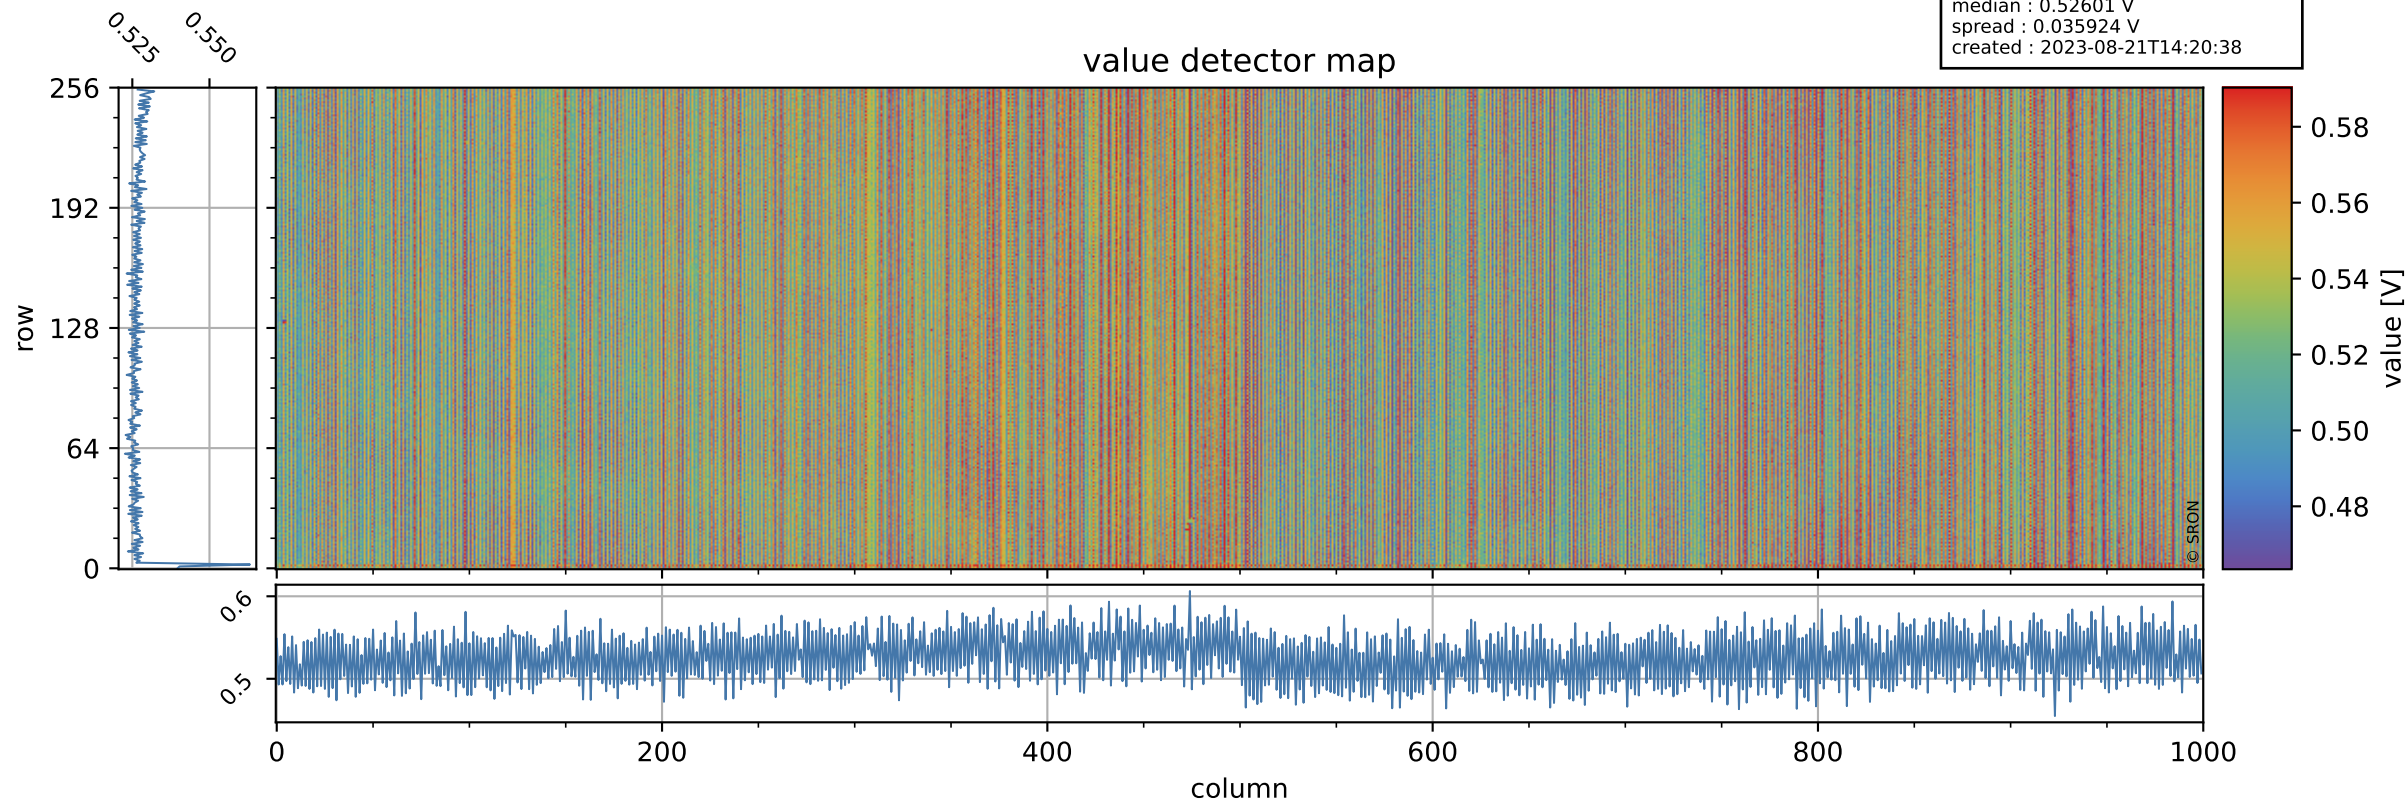

Tropomi SWIR offset (official)

orbits : 20 in [6202, 6247]
coverage : 2018-12-24 / 2018-12-27
median : 0.52601 V
spread : 0.035924 V
created : 2023-08-21T14:20:38

value detector map

Tropomi SWIR offset (official)

orbits : 20 in [6202, 6247]
coverage : 2018-12-24 / 2018-12-27
median : 30.026 μV
spread : 18.388 μV
created : 2023-08-21T14:20:38

Tropomi SWIR offset (official)

orbits : 20 in [6202, 6247]
coverage : 2018-12-24 / 2018-12-27
median : -0.015253 mV
spread : 0.33316 mV
created : 2023-08-21T14:20:38

value compared with SWIR offset CKD

Tropomi SWIR offset (official) ground-tracks of Sentinel-5P

orbits : 20 in [6202, 6247]
coverage : 2018-12-24 / 2018-12-27
created : 2023-08-21T14:20:39

Tropomi SWIR offset (official)

orbits : [2827, 6247]
coverage : 2018-04-30 / 2018-12-27
created : 2023-08-21T14:20:39

trend of detector median & temperatures