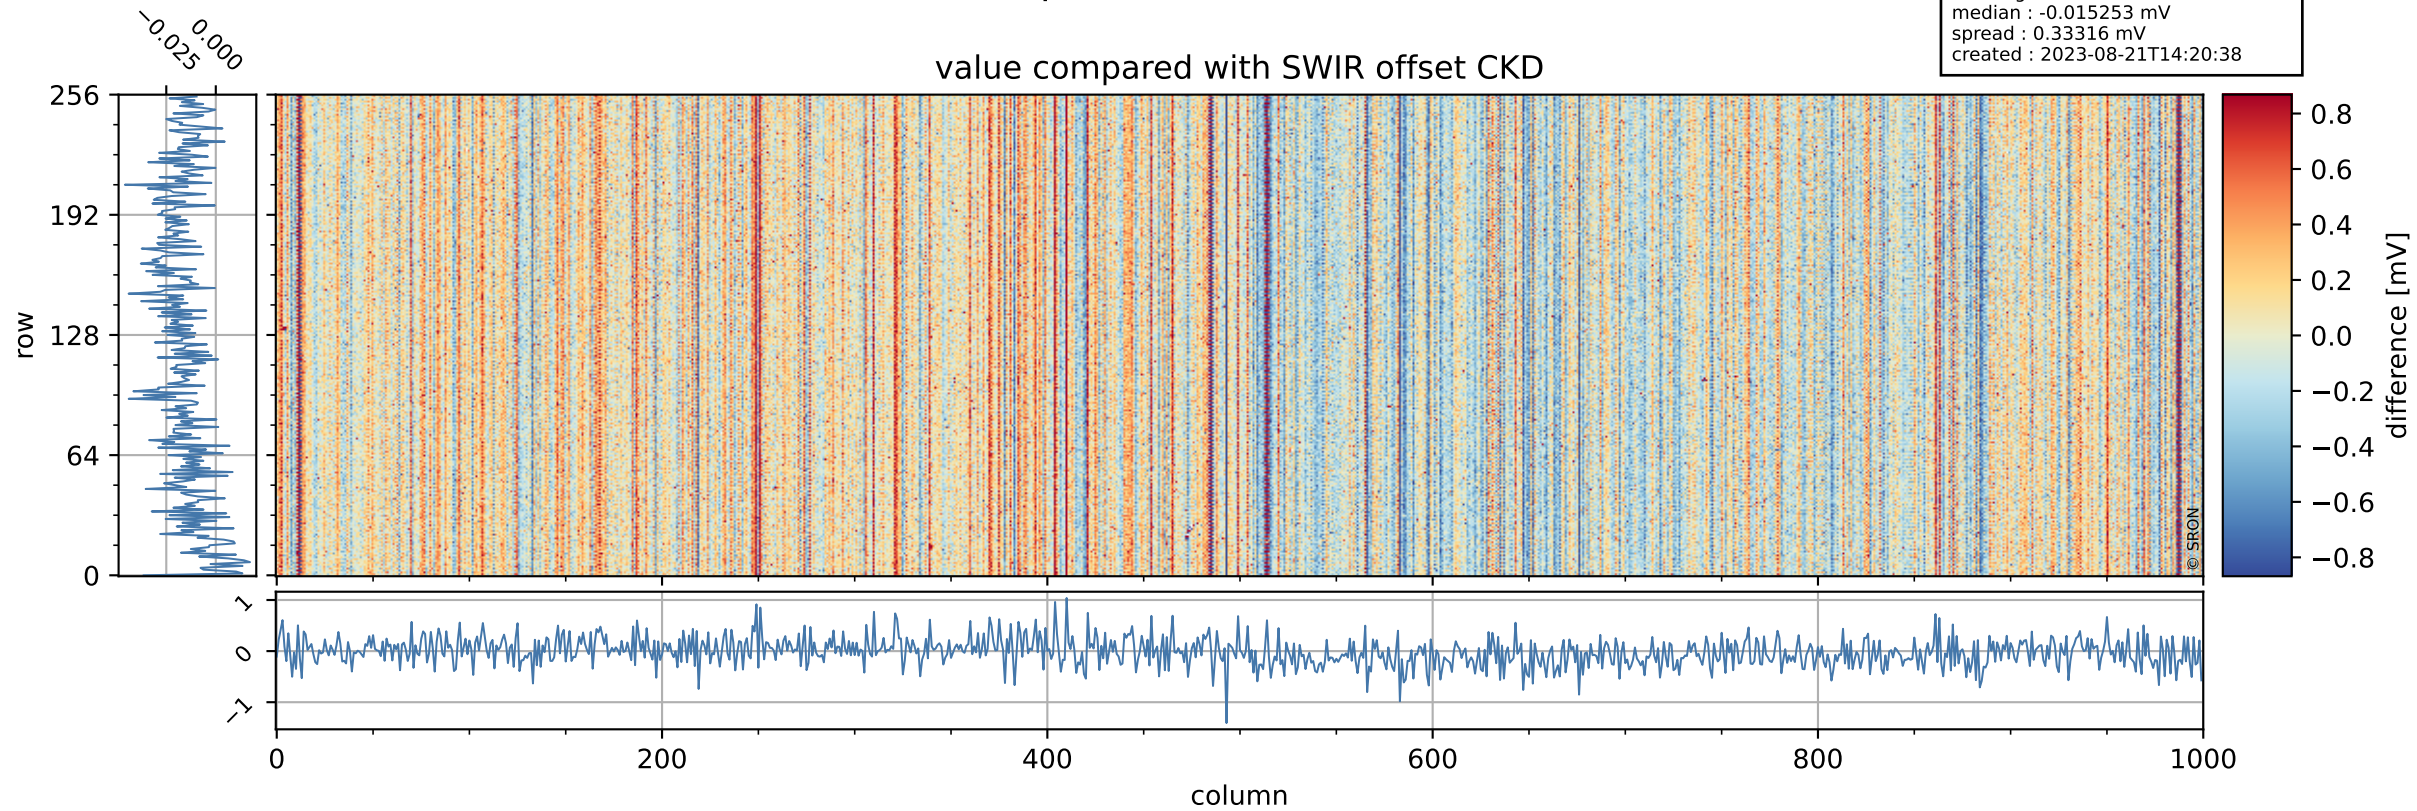

Tropomi SWIR offset (official)

orbits : 20 in [6202, 6247]
coverage : 2018-12-24 / 2018-12-27
median : 0.52601 V
spread : 0.035924 V
created : 2023-08-21T14:20:38

value detector map

Tropomi SWIR offset (official)

orbits : 20 in [6202, 6247]
coverage : 2018-12-24 / 2018-12-27
median : 30.026 μV
spread : 18.388 μV
created : 2023-08-21T14:20:38

Tropomi SWIR offset (official)

orbits : 20 in [6202, 6247]
coverage : 2018-12-24 / 2018-12-27
median : -0.015253 mV
spread : 0.33316 mV
created : 2023-08-21T14:20:38

value compared with SWIR offset CKD

Tropomi SWIR offset (official) ground-tracks of Sentinel-5P

orbits : 20 in [6202, 6247]
coverage : 2018-12-24 / 2018-12-27
created : 2023-08-21T14:20:39

Tropomi SWIR offset (official)

orbits : [2827, 6247]
coverage : 2018-04-30 / 2018-12-27
created : 2023-08-21T14:20:39

trend of detector median & temperatures