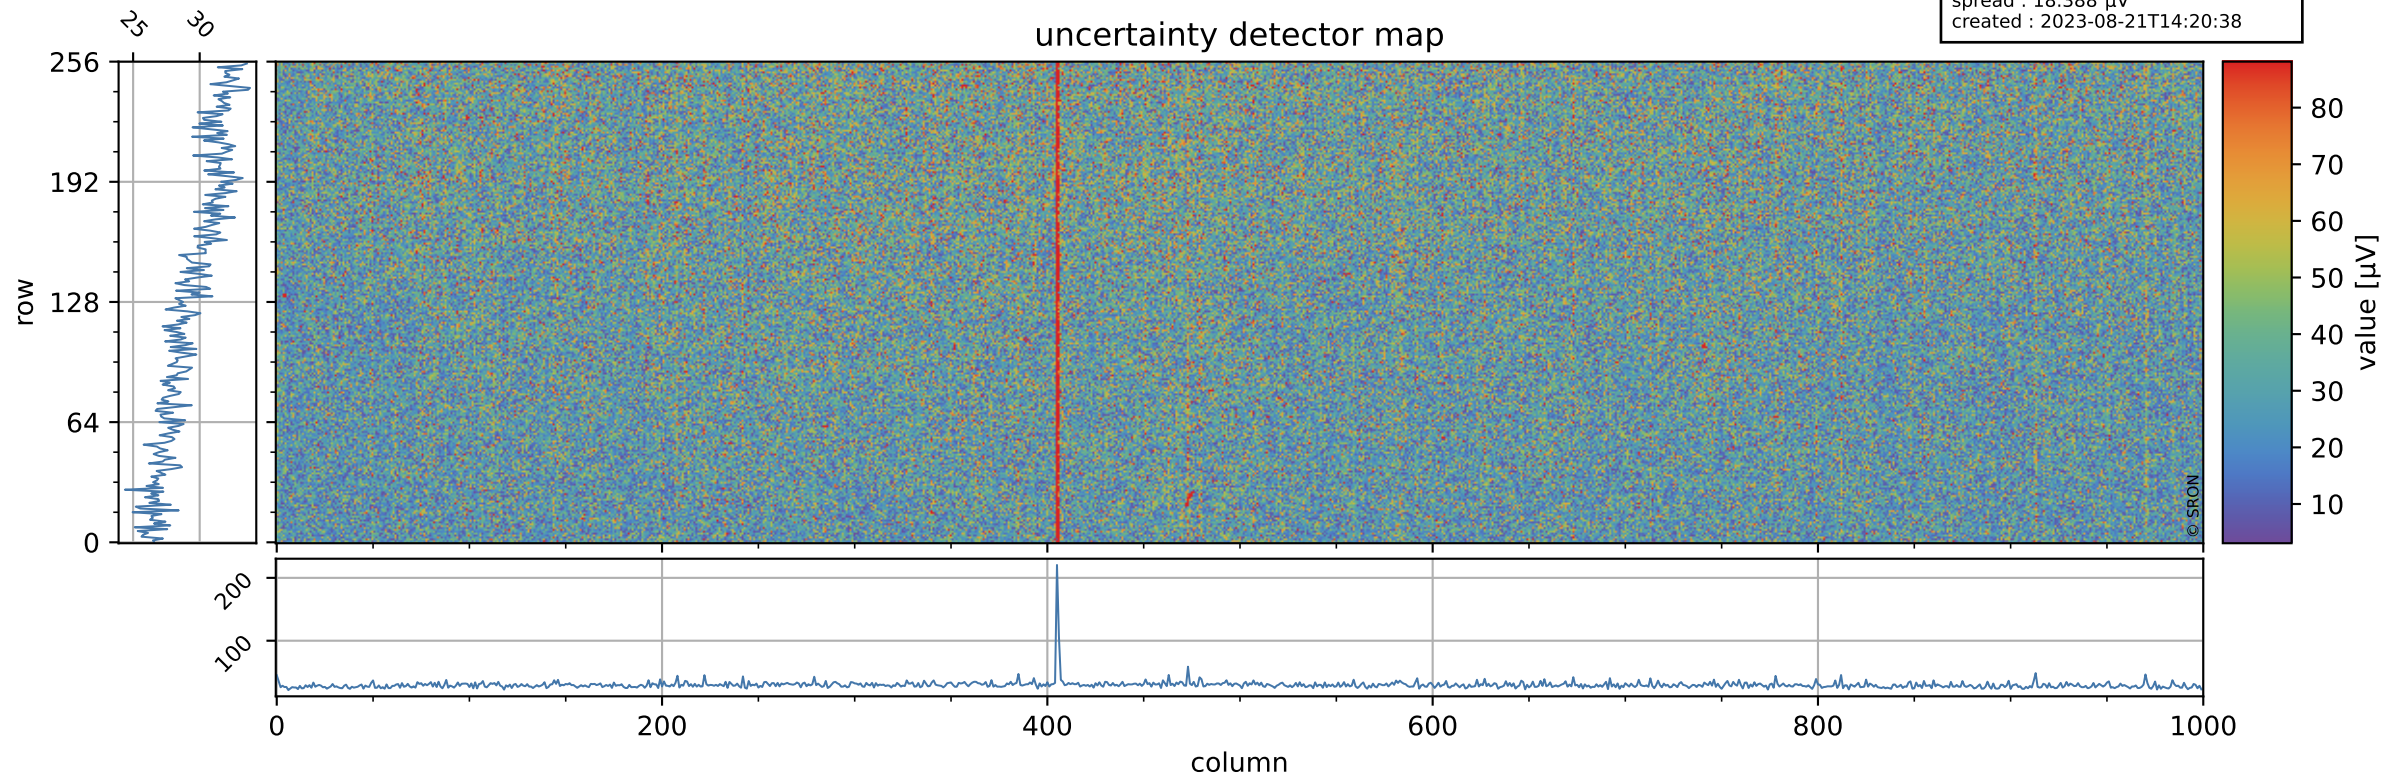

Tropomi SWIR offset (official)

orbits : 20 in [6202, 6247]
coverage : 2018-12-24 / 2018-12-27
median : 0.52601 V
spread : 0.035924 V
created : 2023-08-21T14:20:38

value detector map

Tropomi SWIR offset (official)

orbits : 20 in [6202, 6247]
coverage : 2018-12-24 / 2018-12-27
median : 30.026 μV
spread : 18.388 μV
created : 2023-08-21T14:20:38

Tropomi SWIR offset (official)

orbits : 20 in [6202, 6247]
coverage : 2018-12-24 / 2018-12-27
median : -0.015253 mV
spread : 0.33316 mV
created : 2023-08-21T14:20:38

value compared with SWIR offset CKD

Tropomi SWIR offset (official) ground-tracks of Sentinel-5P

orbits : 20 in [6202, 6247]
coverage : 2018-12-24 / 2018-12-27
created : 2023-08-21T14:20:39

Tropomi SWIR offset (official)

orbits : [2827, 6247]
coverage : 2018-04-30 / 2018-12-27
created : 2023-08-21T14:20:39

trend of detector median & temperatures