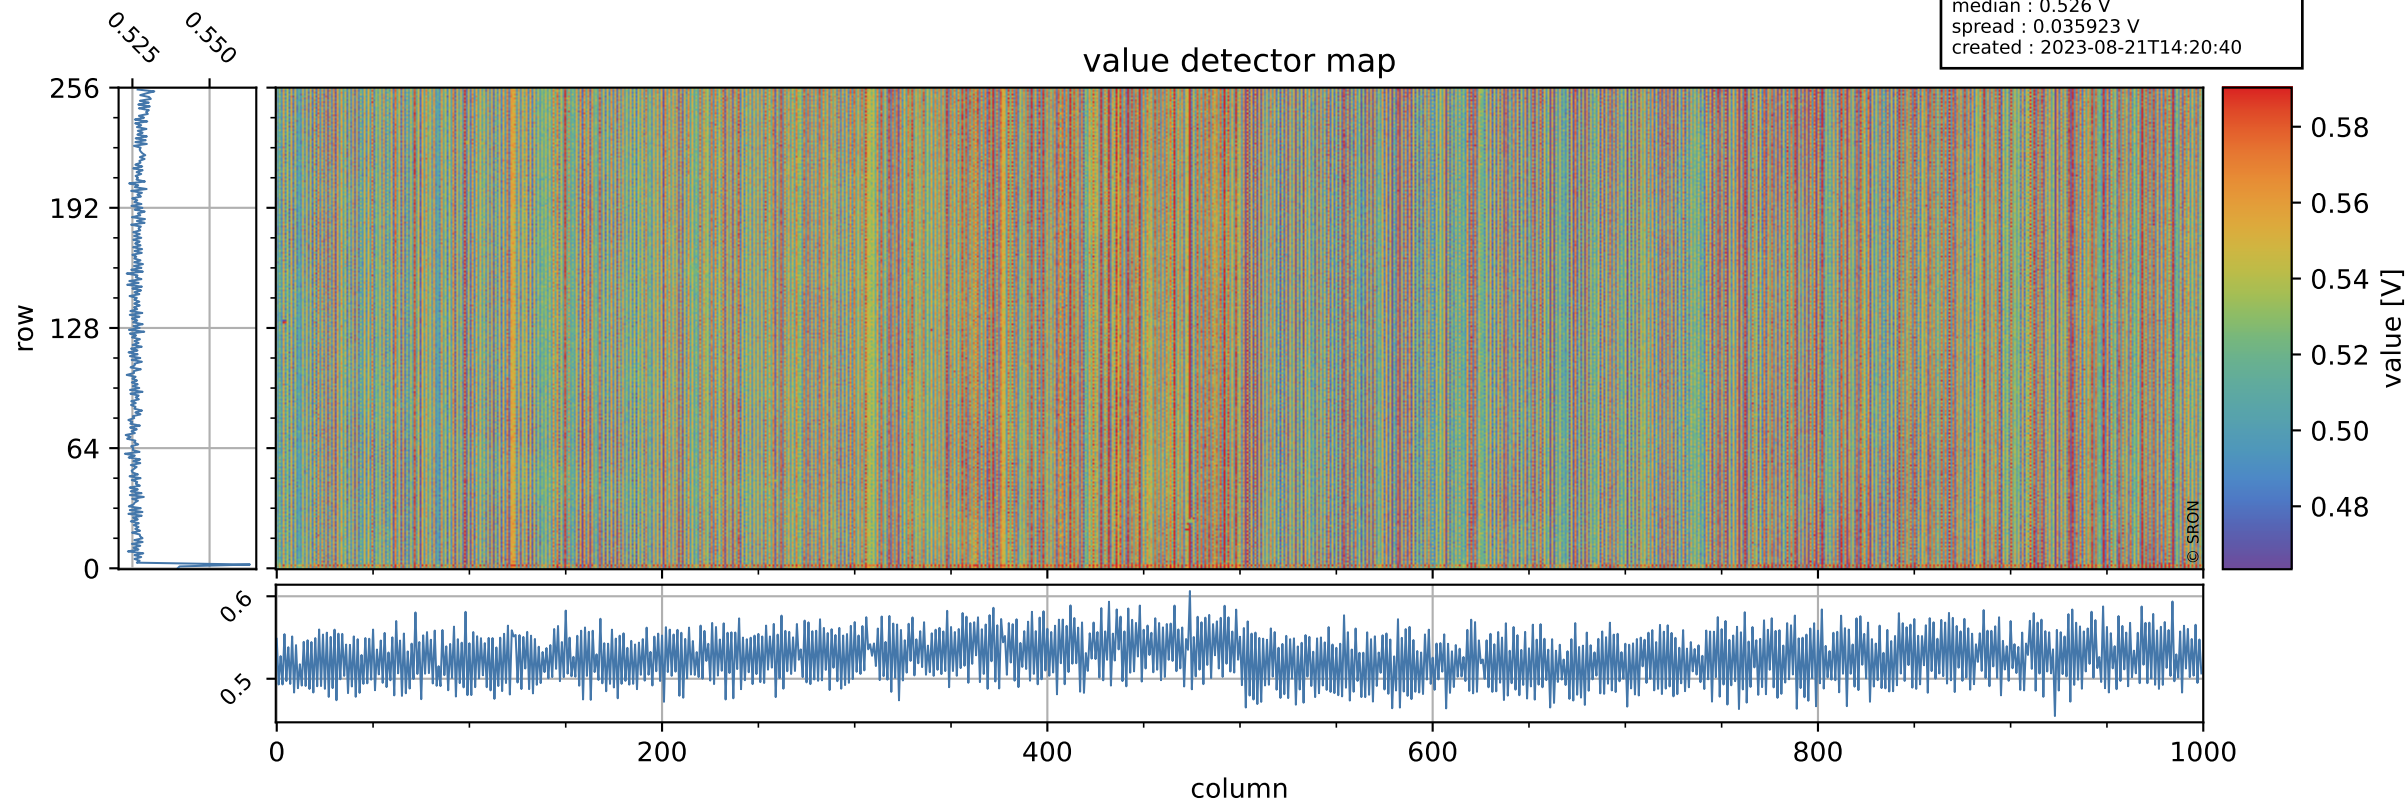

Tropomi SWIR offset (official)

orbits : 19 in [6217, 6262]
coverage : 2018-12-25 / 2018-12-28
median : 0.526 V
spread : 0.035923 V
created : 2023-08-21T14:20:40

value detector map

Tropomi SWIR offset (official)

orbits : 19 in [6217, 6262]
coverage : 2018-12-25 / 2018-12-28
median : 30.451 μV
spread : 18.635 μV
created : 2023-08-21T14:20:40

Tropomi SWIR offset (official)

orbits : 19 in [6217, 6262]
coverage : 2018-12-25 / 2018-12-28
median : -0.026372 mV
spread : 0.33201 mV
created : 2023-08-21T14:20:40

value compared with SWIR offset CKD

Tropomi SWIR offset (official) ground-tracks of Sentinel-5P

orbits : 19 in [6217, 6262]
coverage : 2018-12-25 / 2018-12-28
created : 2023-08-21T14:20:40

Tropomi SWIR offset (official)

orbits : [2827, 6262]
coverage : 2018-04-30 / 2018-12-28
created : 2023-08-21T14:20:41

trend of detector median & temperatures