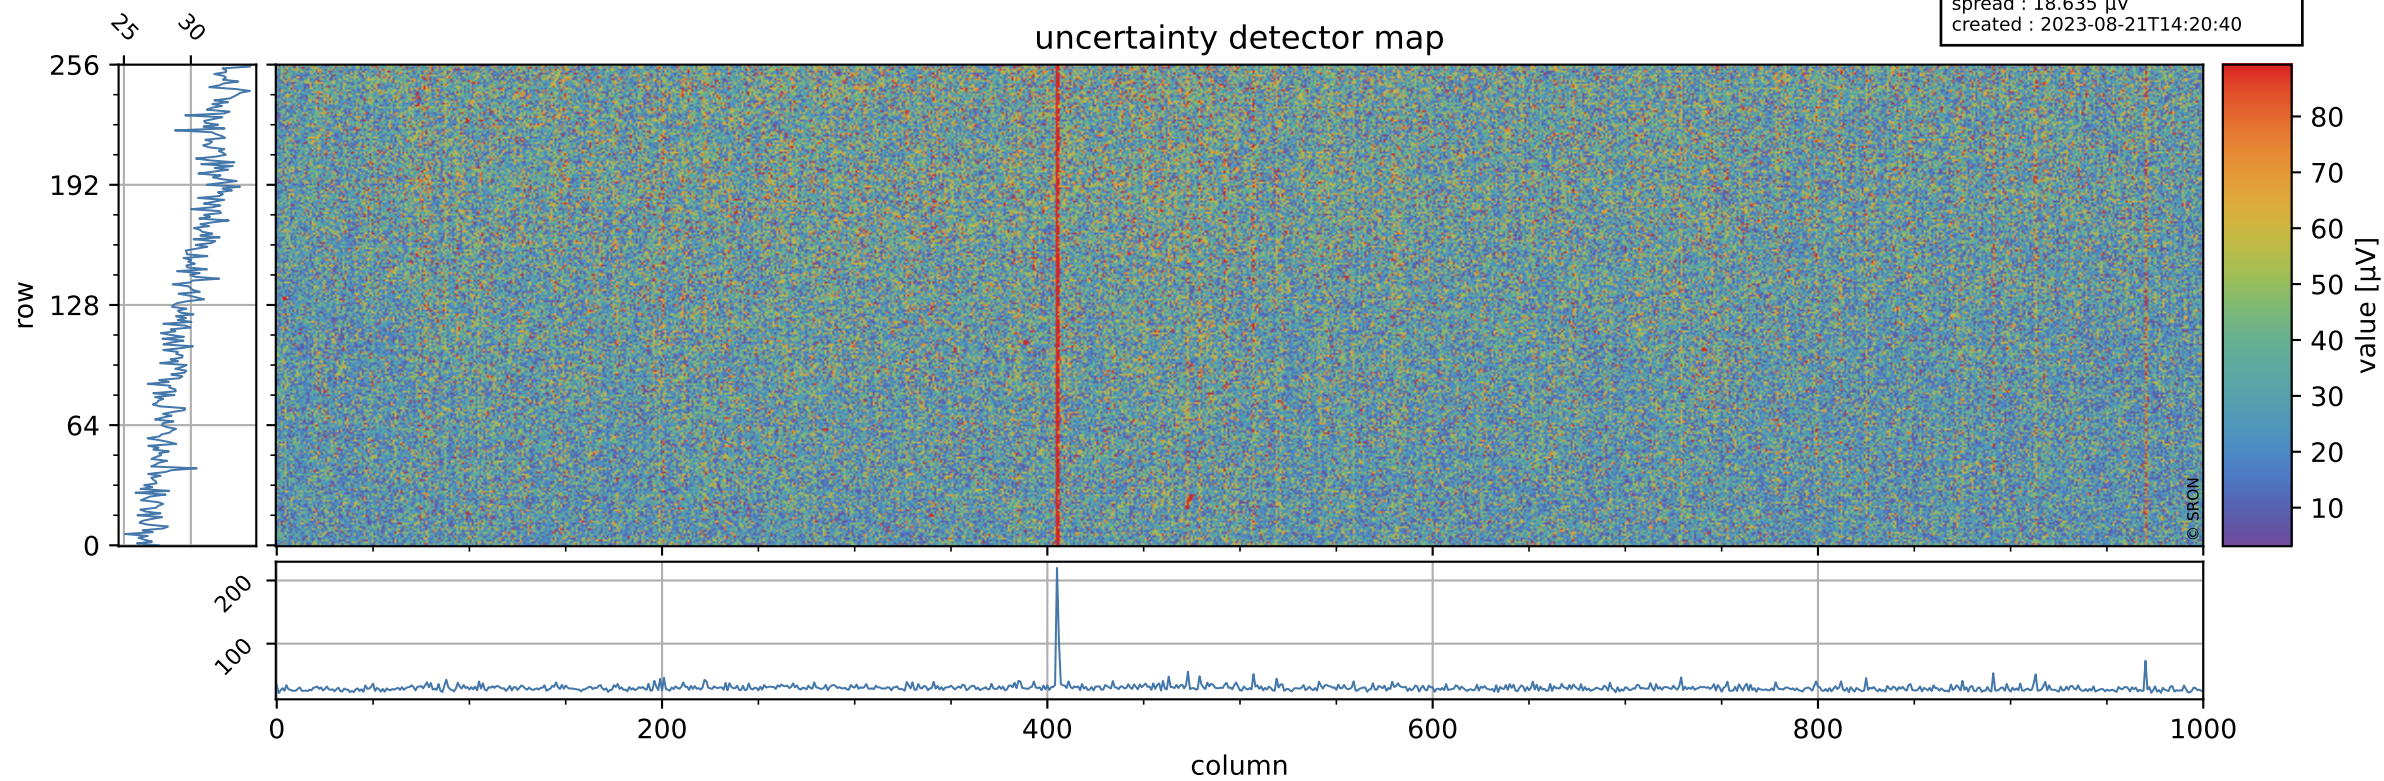

Tropomi SWIR offset (official)

orbits : 19 in [6217, 6262]
coverage : 2018-12-25 / 2018-12-28
median : 0.526 V
spread : 0.035923 V
created : 2023-08-21T14:20:40

value detector map

Tropomi SWIR offset (official)

orbits : 19 in [6217, 6262]
coverage : 2018-12-25 / 2018-12-28
median : 30.451 μV
spread : 18.635 μV
created : 2023-08-21T14:20:40

Tropomi SWIR offset (official)

orbits : 19 in [6217, 6262]
coverage : 2018-12-25 / 2018-12-28
median : -0.026372 mV
spread : 0.33201 mV
created : 2023-08-21T14:20:40

value compared with SWIR offset CKD

Tropomi SWIR offset (official) ground-tracks of Sentinel-5P

orbits : 19 in [6217, 6262]
coverage : 2018-12-25 / 2018-12-28
created : 2023-08-21T14:20:40

Tropomi SWIR offset (official)

orbits : [2827, 6262]
coverage : 2018-04-30 / 2018-12-28
created : 2023-08-21T14:20:41

trend of detector median & temperatures