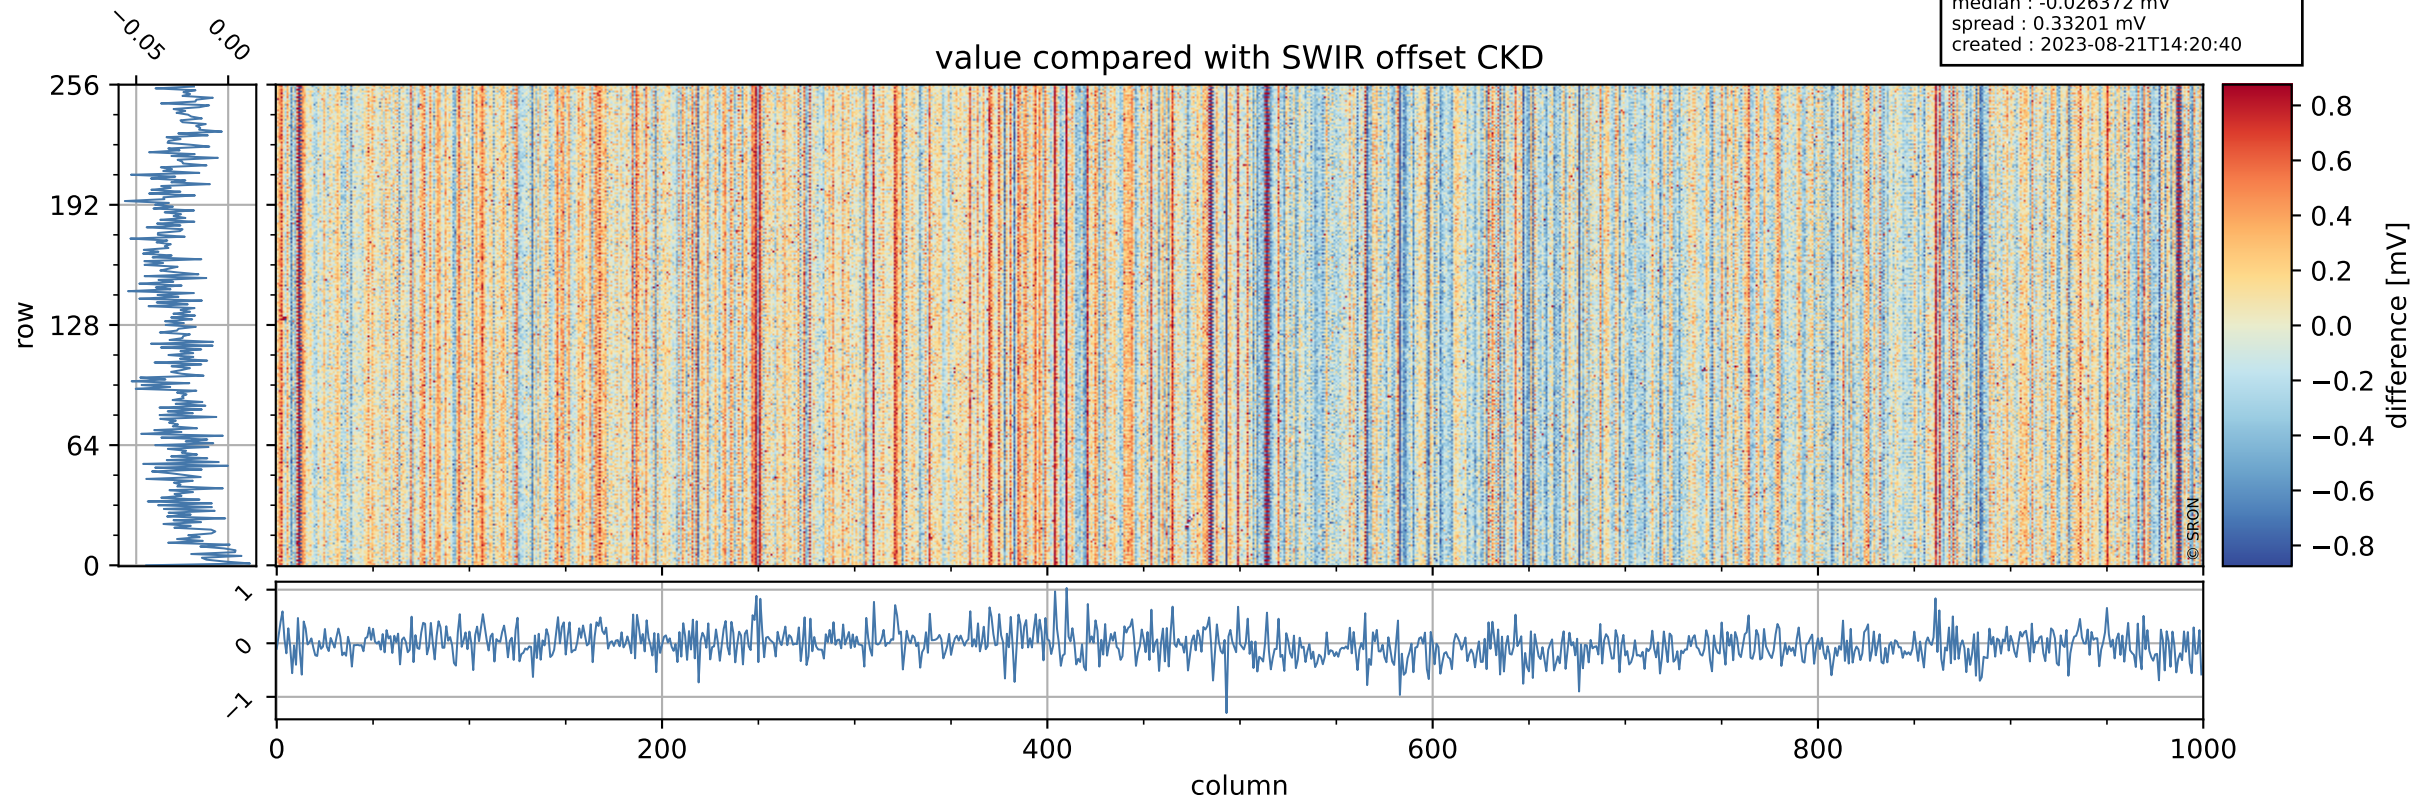

Tropomi SWIR offset (official)

orbits : 19 in [6217, 6262]
coverage : 2018-12-25 / 2018-12-28
median : 0.526 V
spread : 0.035923 V
created : 2023-08-21T14:20:40

value detector map

Tropomi SWIR offset (official)

orbits : 19 in [6217, 6262]
coverage : 2018-12-25 / 2018-12-28
median : 30.451 μV
spread : 18.635 μV
created : 2023-08-21T14:20:40

Tropomi SWIR offset (official)

orbits : 19 in [6217, 6262]
coverage : 2018-12-25 / 2018-12-28
median : -0.026372 mV
spread : 0.33201 mV
created : 2023-08-21T14:20:40

value compared with SWIR offset CKD

Tropomi SWIR offset (official) ground-tracks of Sentinel-5P

orbits : 19 in [6217, 6262]
coverage : 2018-12-25 / 2018-12-28
created : 2023-08-21T14:20:40

Tropomi SWIR offset (official)

orbits : [2827, 6262]
coverage : 2018-04-30 / 2018-12-28
created : 2023-08-21T14:20:41

trend of detector median & temperatures