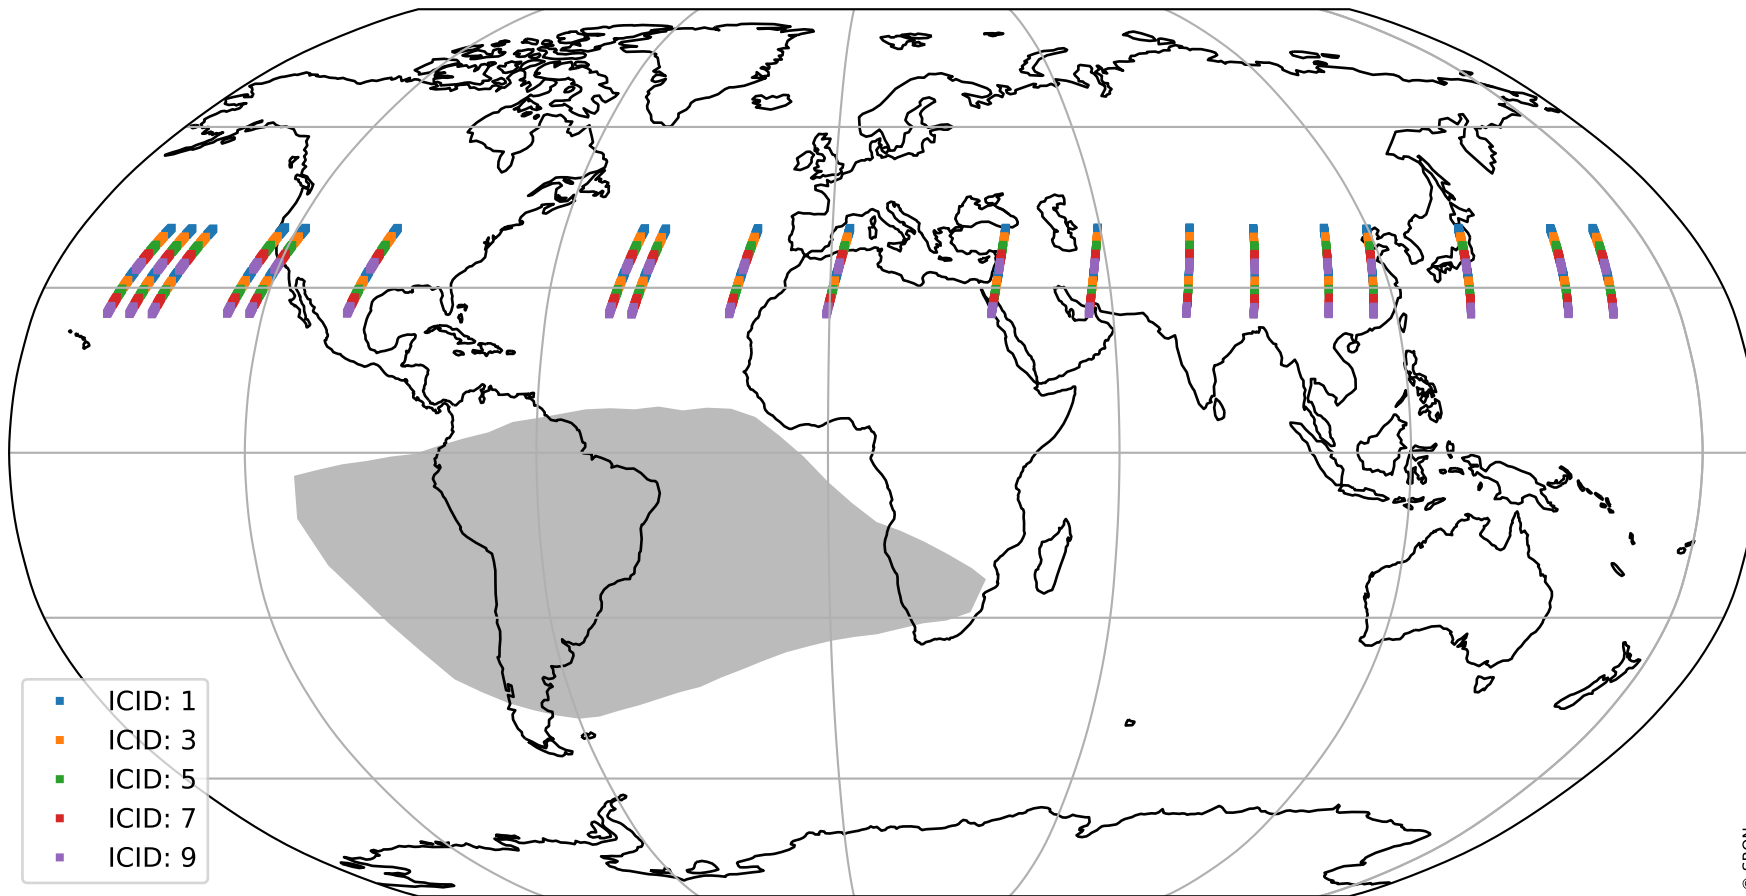

Tropomi SWIR offset (official)

orbits : 19 in [6217, 6262]
coverage : 2018-12-25 / 2018-12-28
median : 0.526 V
spread : 0.035923 V
created : 2023-08-21T14:20:40

value detector map

Tropomi SWIR offset (official)

orbits : 19 in [6217, 6262]
coverage : 2018-12-25 / 2018-12-28
median : 30.451 μV
spread : 18.635 μV
created : 2023-08-21T14:20:40

Tropomi SWIR offset (official)

orbits : 19 in [6217, 6262]
coverage : 2018-12-25 / 2018-12-28
median : -0.026372 mV
spread : 0.33201 mV
created : 2023-08-21T14:20:40

value compared with SWIR offset CKD

Tropomi SWIR offset (official) ground-tracks of Sentinel-5P

orbits : 19 in [6217, 6262]
coverage : 2018-12-25 / 2018-12-28
created : 2023-08-21T14:20:40

Tropomi SWIR offset (official)

orbits : [2827, 6262]
coverage : 2018-04-30 / 2018-12-28
created : 2023-08-21T14:20:41

trend of detector median & temperatures