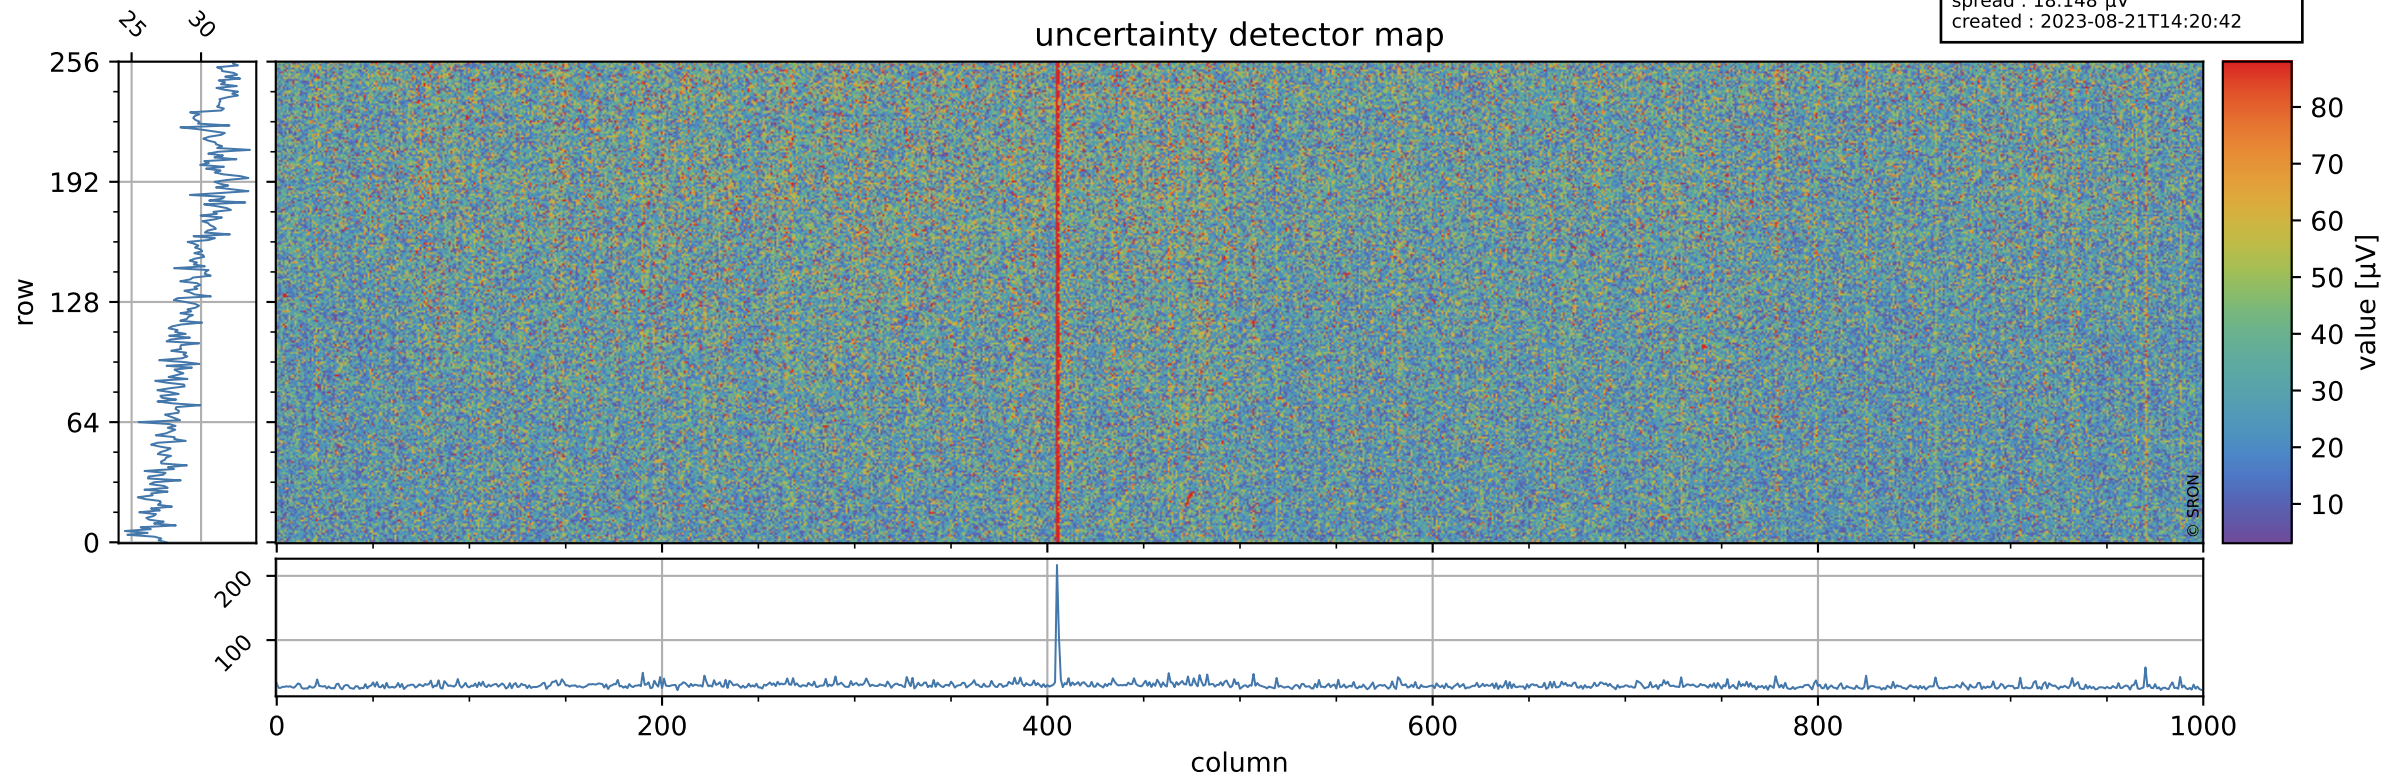

Tropomi SWIR offset (official)

orbits : 19 in [6232, 6277]
coverage : 2018-12-26 / 2018-12-29
median : 0.52599 V
spread : 0.035923 V
created : 2023-08-21T14:20:41

value detector map

Tropomi SWIR offset (official)

orbits : 19 in [6232, 6277]
coverage : 2018-12-26 / 2018-12-29
median : 29.901 μV
spread : 18.148 μV
created : 2023-08-21T14:20:42

Tropomi SWIR offset (official)

value compared with SWIR offset CKD

orbits : 19 in [6232, 6277]
coverage : 2018-12-26 / 2018-12-29
median : -0.033834 mV
spread : 0.33029 mV
created : 2023-08-21T14:20:42

Tropomi SWIR offset (official) ground-tracks of Sentinel-5P

orbits : 19 in [6232, 6277]
coverage : 2018-12-26 / 2018-12-29
created : 2023-08-21T14:20:42

Tropomi SWIR offset (official)

orbits : [2827, 6277]
coverage : 2018-04-30 / 2018-12-29
created : 2023-08-21T14:20:43

trend of detector median & temperatures