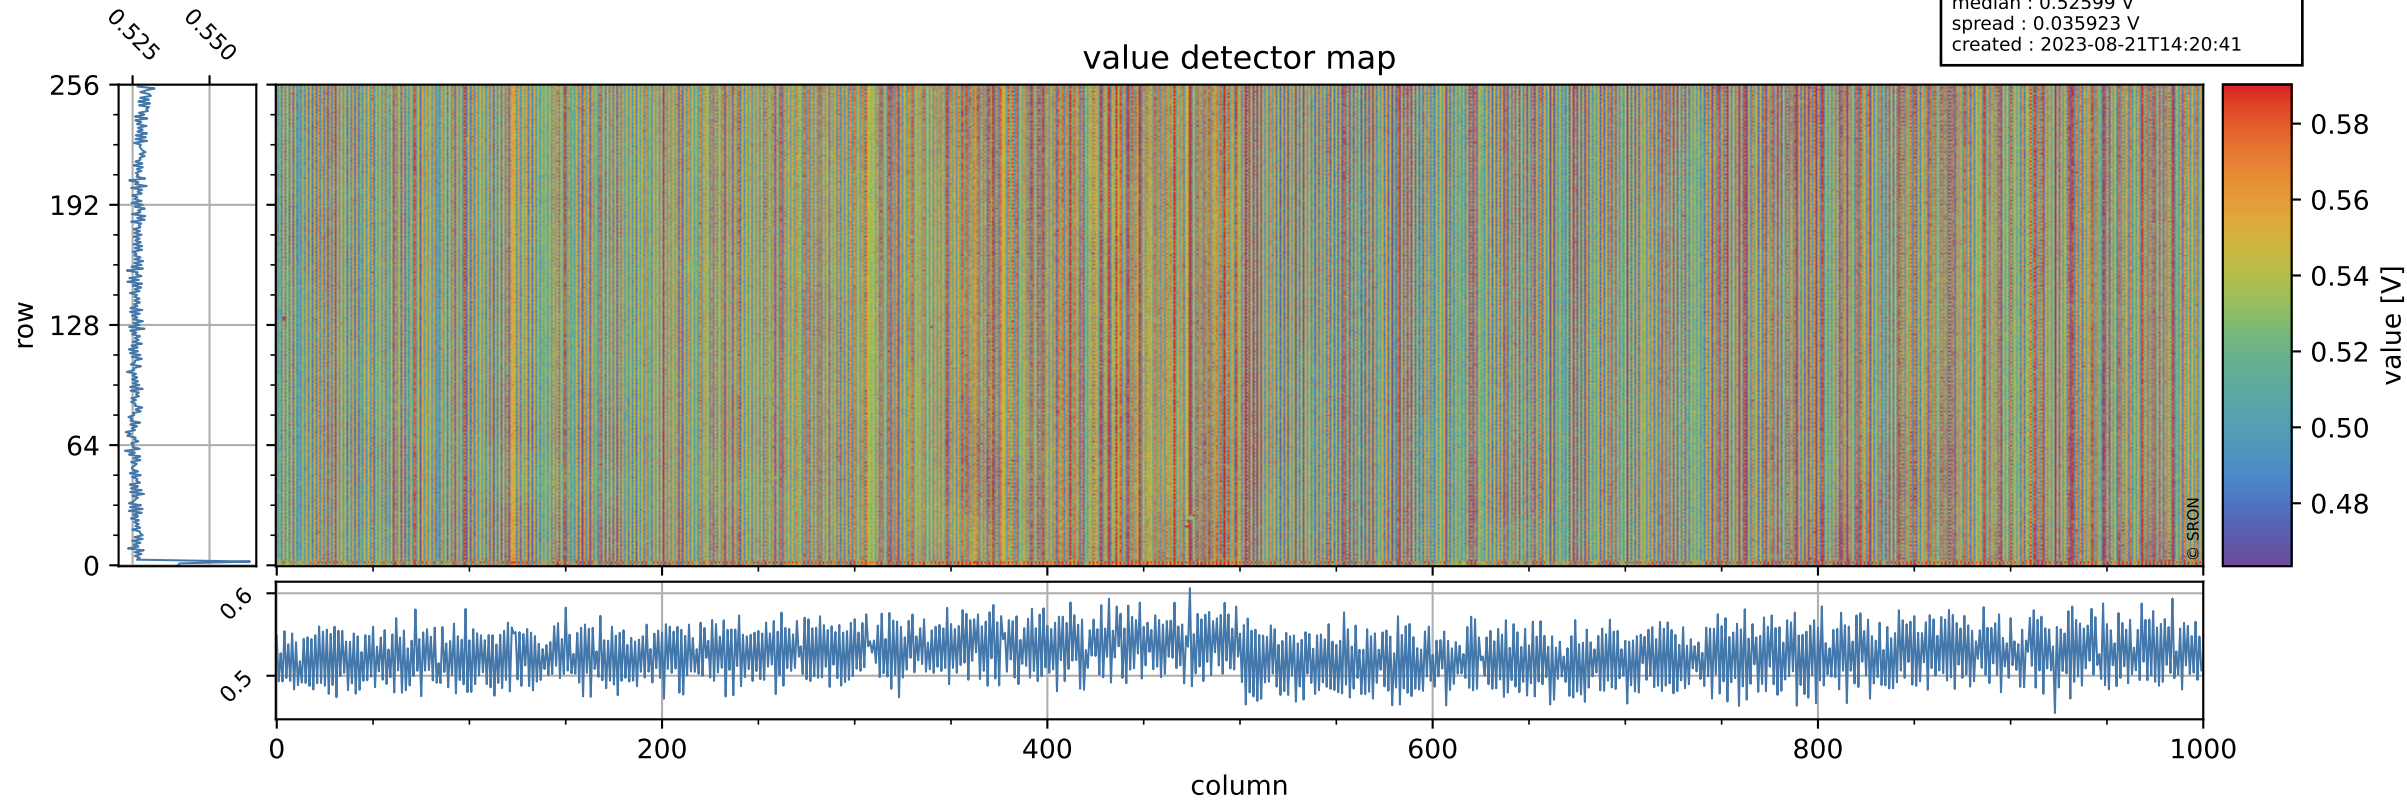

Tropomi SWIR offset (official)

orbits : 19 in [6232, 6277]
coverage : 2018-12-26 / 2018-12-29
median : 0.52599 V
spread : 0.035923 V
created : 2023-08-21T14:20:41

value detector map

Tropomi SWIR offset (official)

orbits : 19 in [6232, 6277]
coverage : 2018-12-26 / 2018-12-29
median : 29.901 μV
spread : 18.148 μV
created : 2023-08-21T14:20:42

Tropomi SWIR offset (official)

value compared with SWIR offset CKD

orbits : 19 in [6232, 6277]
coverage : 2018-12-26 / 2018-12-29
median : -0.033834 mV
spread : 0.33029 mV
created : 2023-08-21T14:20:42

Tropomi SWIR offset (official) ground-tracks of Sentinel-5P

orbits : 19 in [6232, 6277]
coverage : 2018-12-26 / 2018-12-29
created : 2023-08-21T14:20:42

Tropomi SWIR offset (official)

orbits : [2827, 6277]
coverage : 2018-04-30 / 2018-12-29
created : 2023-08-21T14:20:43

trend of detector median & temperatures