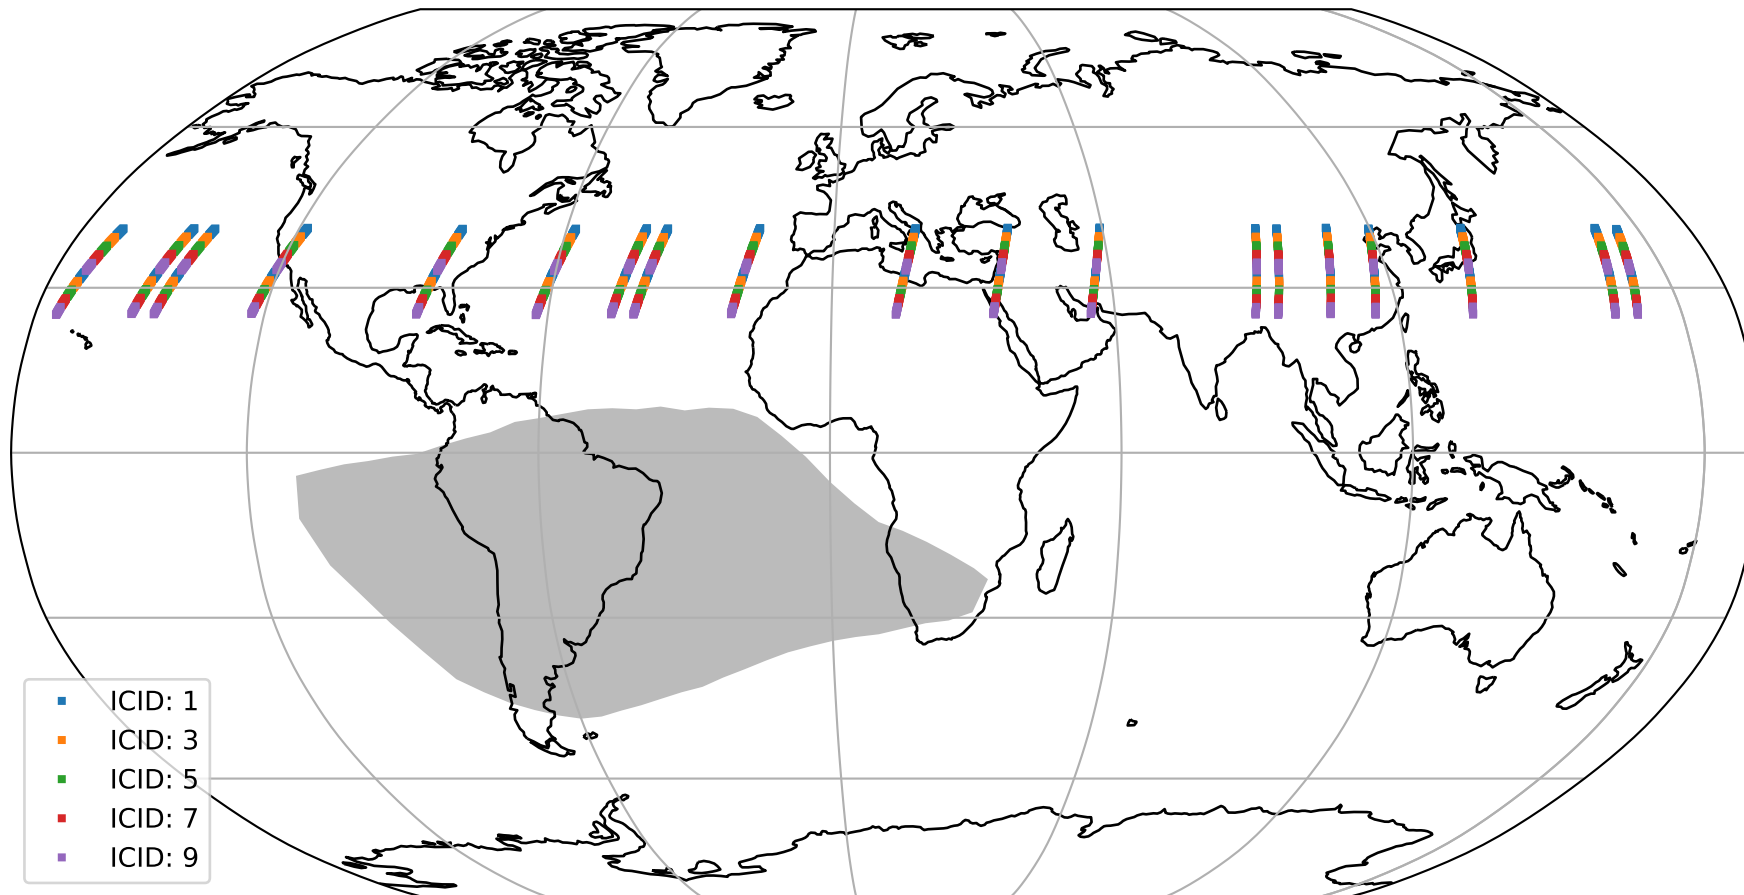

Tropomi SWIR offset (official)

orbits : 19 in [6232, 6277]
coverage : 2018-12-26 / 2018-12-29
median : 0.52599 V
spread : 0.035923 V
created : 2023-08-21T14:20:41

value detector map

Tropomi SWIR offset (official)

orbits : 19 in [6232, 6277]
coverage : 2018-12-26 / 2018-12-29
median : 29.901 μV
spread : 18.148 μV
created : 2023-08-21T14:20:42

Tropomi SWIR offset (official)

value compared with SWIR offset CKD

orbits : 19 in [6232, 6277]
coverage : 2018-12-26 / 2018-12-29
median : -0.033834 mV
spread : 0.33029 mV
created : 2023-08-21T14:20:42

Tropomi SWIR offset (official) ground-tracks of Sentinel-5P

orbits : 19 in [6232, 6277]
coverage : 2018-12-26 / 2018-12-29
created : 2023-08-21T14:20:42

Tropomi SWIR offset (official)

orbits : [2827, 6277]
coverage : 2018-04-30 / 2018-12-29
created : 2023-08-21T14:20:43

trend of detector median & temperatures