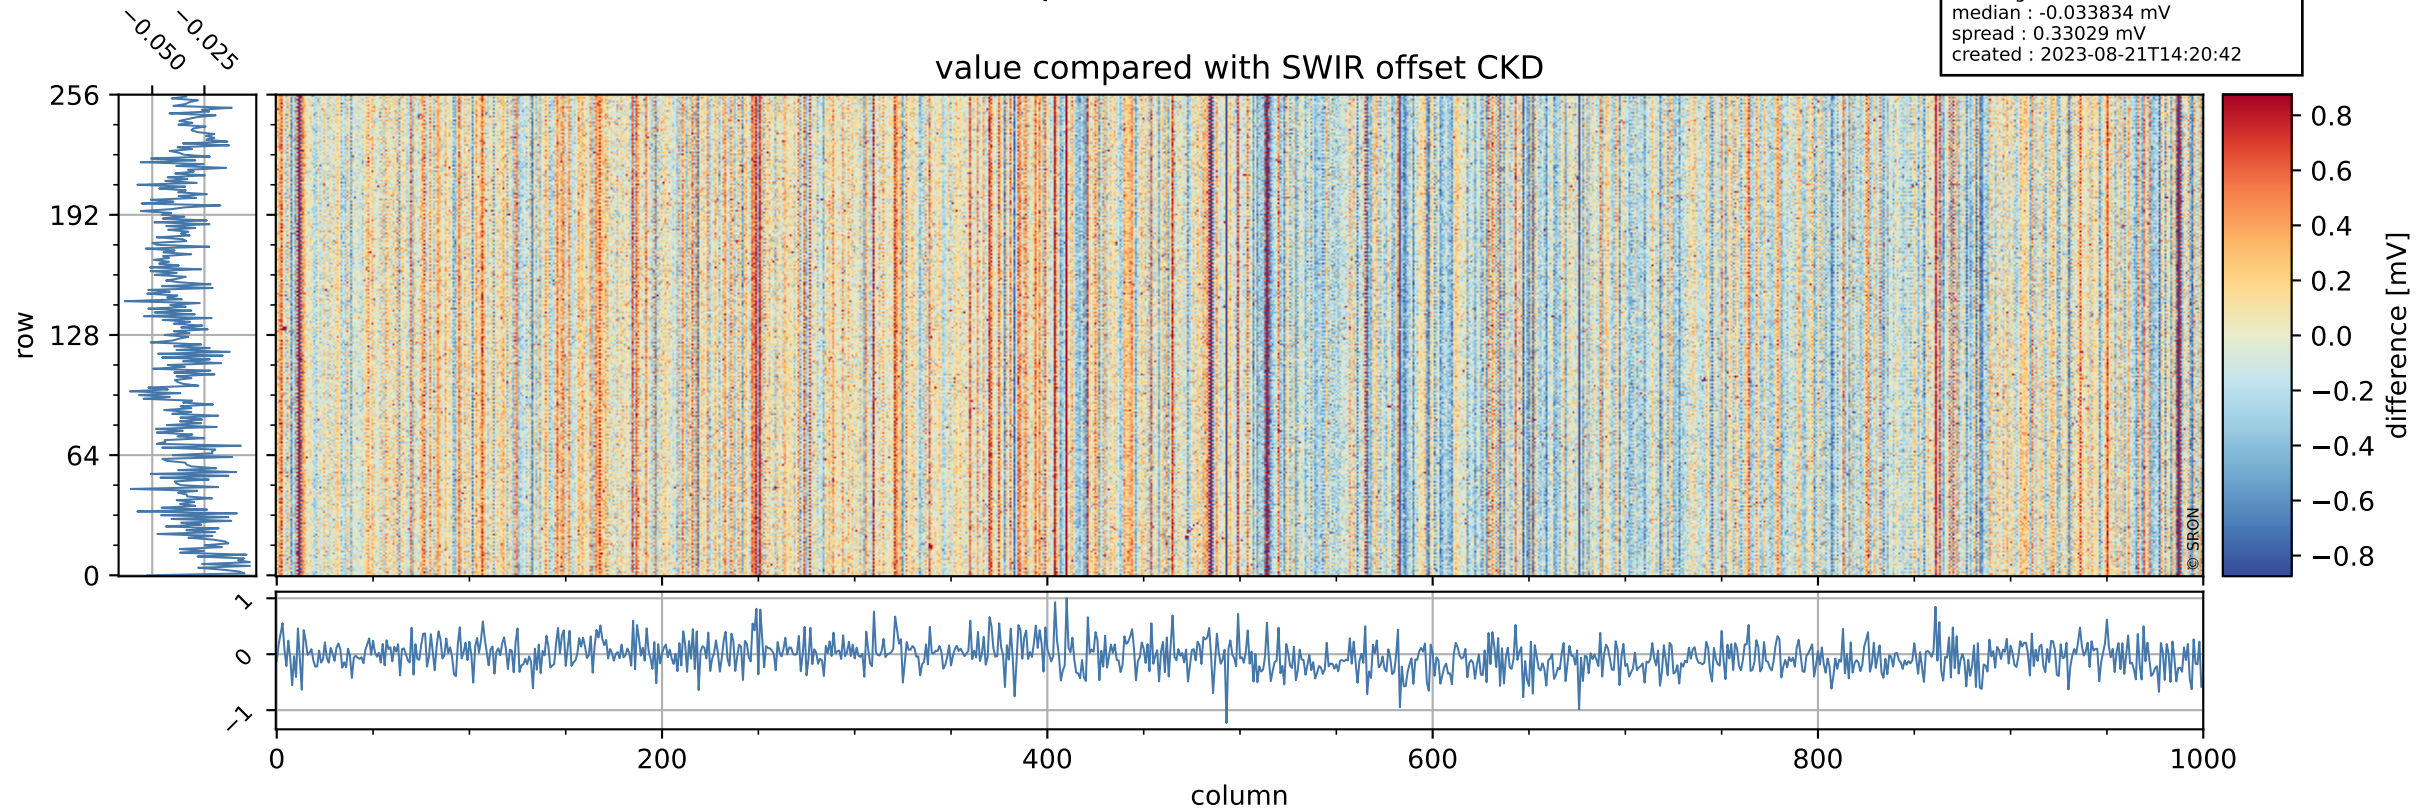

Tropomi SWIR offset (official)

orbits : 19 in [6232, 6277]
coverage : 2018-12-26 / 2018-12-29
median : 0.52599 V
spread : 0.035923 V
created : 2023-08-21T14:20:41

value detector map

Tropomi SWIR offset (official)

orbits : 19 in [6232, 6277]
coverage : 2018-12-26 / 2018-12-29
median : 29.901 μV
spread : 18.148 μV
created : 2023-08-21T14:20:42

Tropomi SWIR offset (official)

value compared with SWIR offset CKD

orbits : 19 in [6232, 6277]
coverage : 2018-12-26 / 2018-12-29
median : -0.033834 mV
spread : 0.33029 mV
created : 2023-08-21T14:20:42

Tropomi SWIR offset (official) ground-tracks of Sentinel-5P

orbits : 19 in [6232, 6277]
coverage : 2018-12-26 / 2018-12-29
created : 2023-08-21T14:20:42

Tropomi SWIR offset (official)

orbits : [2827, 6277]
coverage : 2018-04-30 / 2018-12-29
created : 2023-08-21T14:20:43

trend of detector median & temperatures