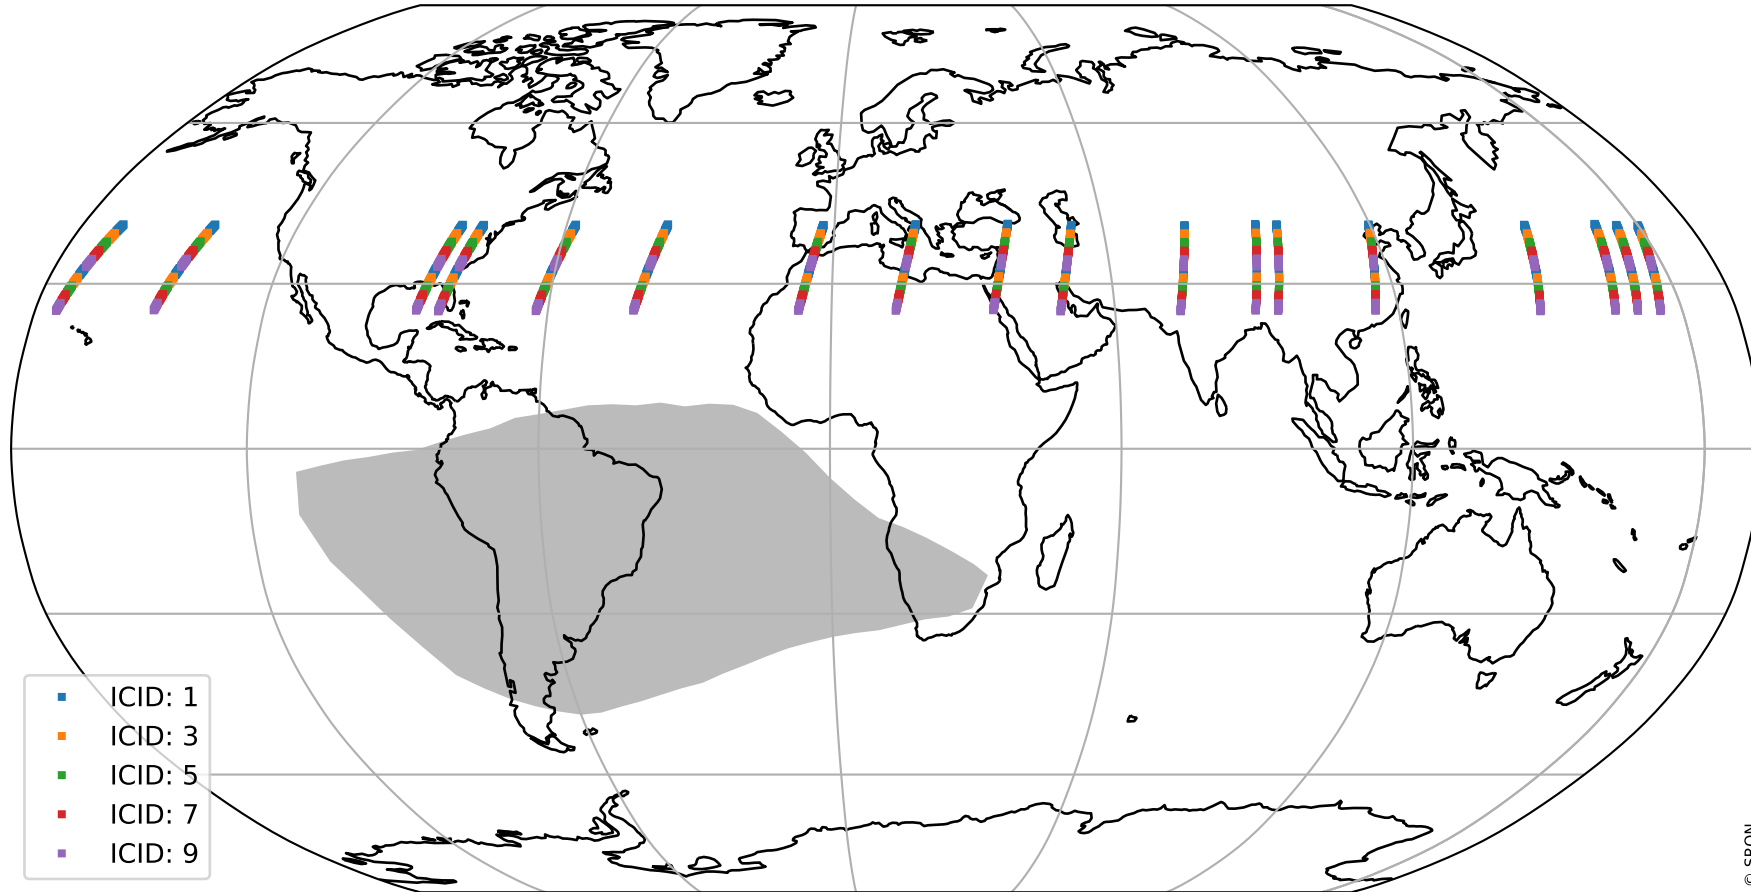

Tropomi SWIR offset (official)

orbits : 18 in [6247, 6292]
coverage : 2018-12-27 / 2018-12-30
median : 0.52599 V
spread : 0.035922 V
created : 2023-08-21T14:20:43

value detector map

Tropomi SWIR offset (official)

orbits : 18 in [6247, 6292]
coverage : 2018-12-27 / 2018-12-30
median : 30.015 μV
spread : 18.045 μV
created : 2023-08-21T14:20:44

Tropomi SWIR offset (official)

orbits : 18 in [6247, 6292]
coverage : 2018-12-27 / 2018-12-30
median : -0.031352 mV
spread : 0.32618 mV
created : 2023-08-21T14:20:44

value compared with SWIR offset CKD

Tropomi SWIR offset (official) ground-tracks of Sentinel-5P

orbits : 18 in [6247, 6292]
coverage : 2018-12-27 / 2018-12-30
created : 2023-08-21T14:20:44

- ICID: 1
- ICID: 3
- ICID: 5
- ICID: 7
- ICID: 9

Tropomi SWIR offset (official)

orbits : [2827, 6292]
coverage : 2018-04-30 / 2018-12-30
created : 2023-08-21T14:20:45

trend of detector median & temperatures