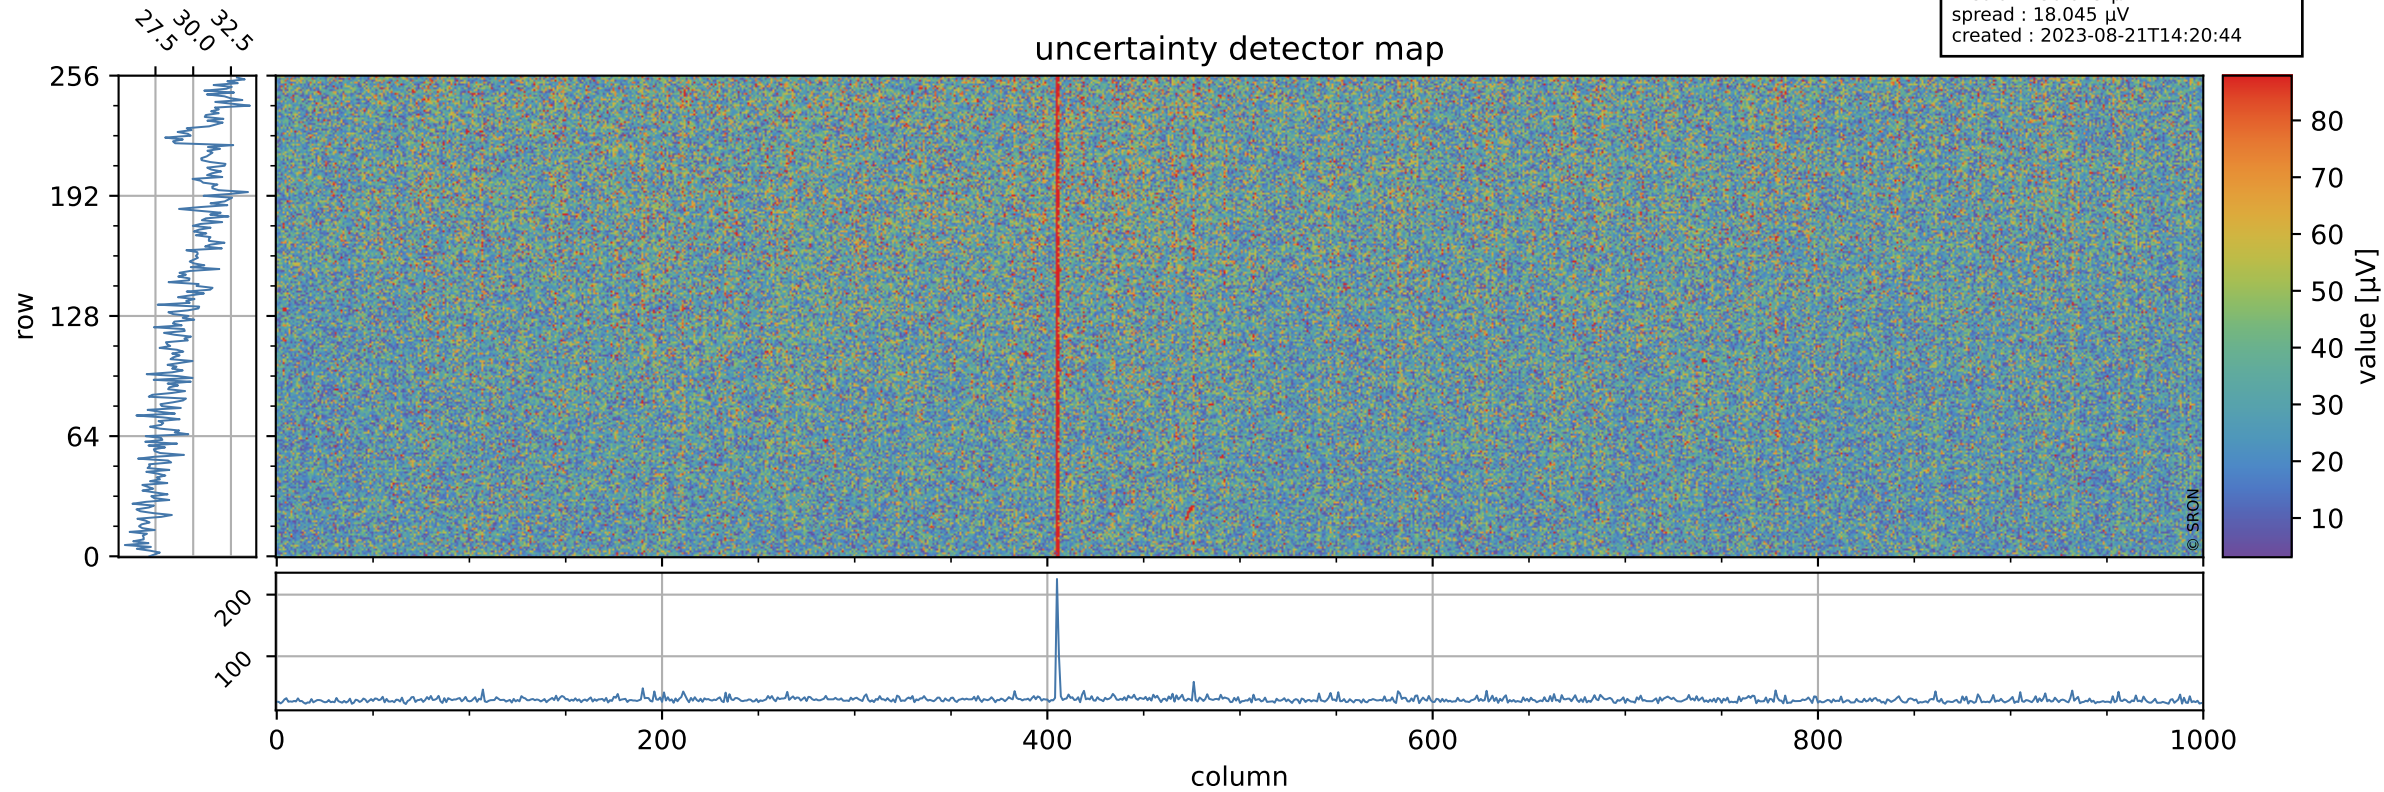

Tropomi SWIR offset (official)

orbits : 18 in [6247, 6292]
coverage : 2018-12-27 / 2018-12-30
median : 0.52599 V
spread : 0.035922 V
created : 2023-08-21T14:20:43

value detector map

Tropomi SWIR offset (official)

orbits : 18 in [6247, 6292]
coverage : 2018-12-27 / 2018-12-30
median : 30.015 μV
spread : 18.045 μV
created : 2023-08-21T14:20:44

Tropomi SWIR offset (official)

orbits : 18 in [6247, 6292]
coverage : 2018-12-27 / 2018-12-30
median : -0.031352 mV
spread : 0.32618 mV
created : 2023-08-21T14:20:44

value compared with SWIR offset CKD

Tropomi SWIR offset (official) ground-tracks of Sentinel-5P

orbits : 18 in [6247, 6292]
coverage : 2018-12-27 / 2018-12-30
created : 2023-08-21T14:20:44

- ICID: 1
- ICID: 3
- ICID: 5
- ICID: 7
- ICID: 9

Tropomi SWIR offset (official)

orbits : [2827, 6292]
coverage : 2018-04-30 / 2018-12-30
created : 2023-08-21T14:20:45

trend of detector median & temperatures