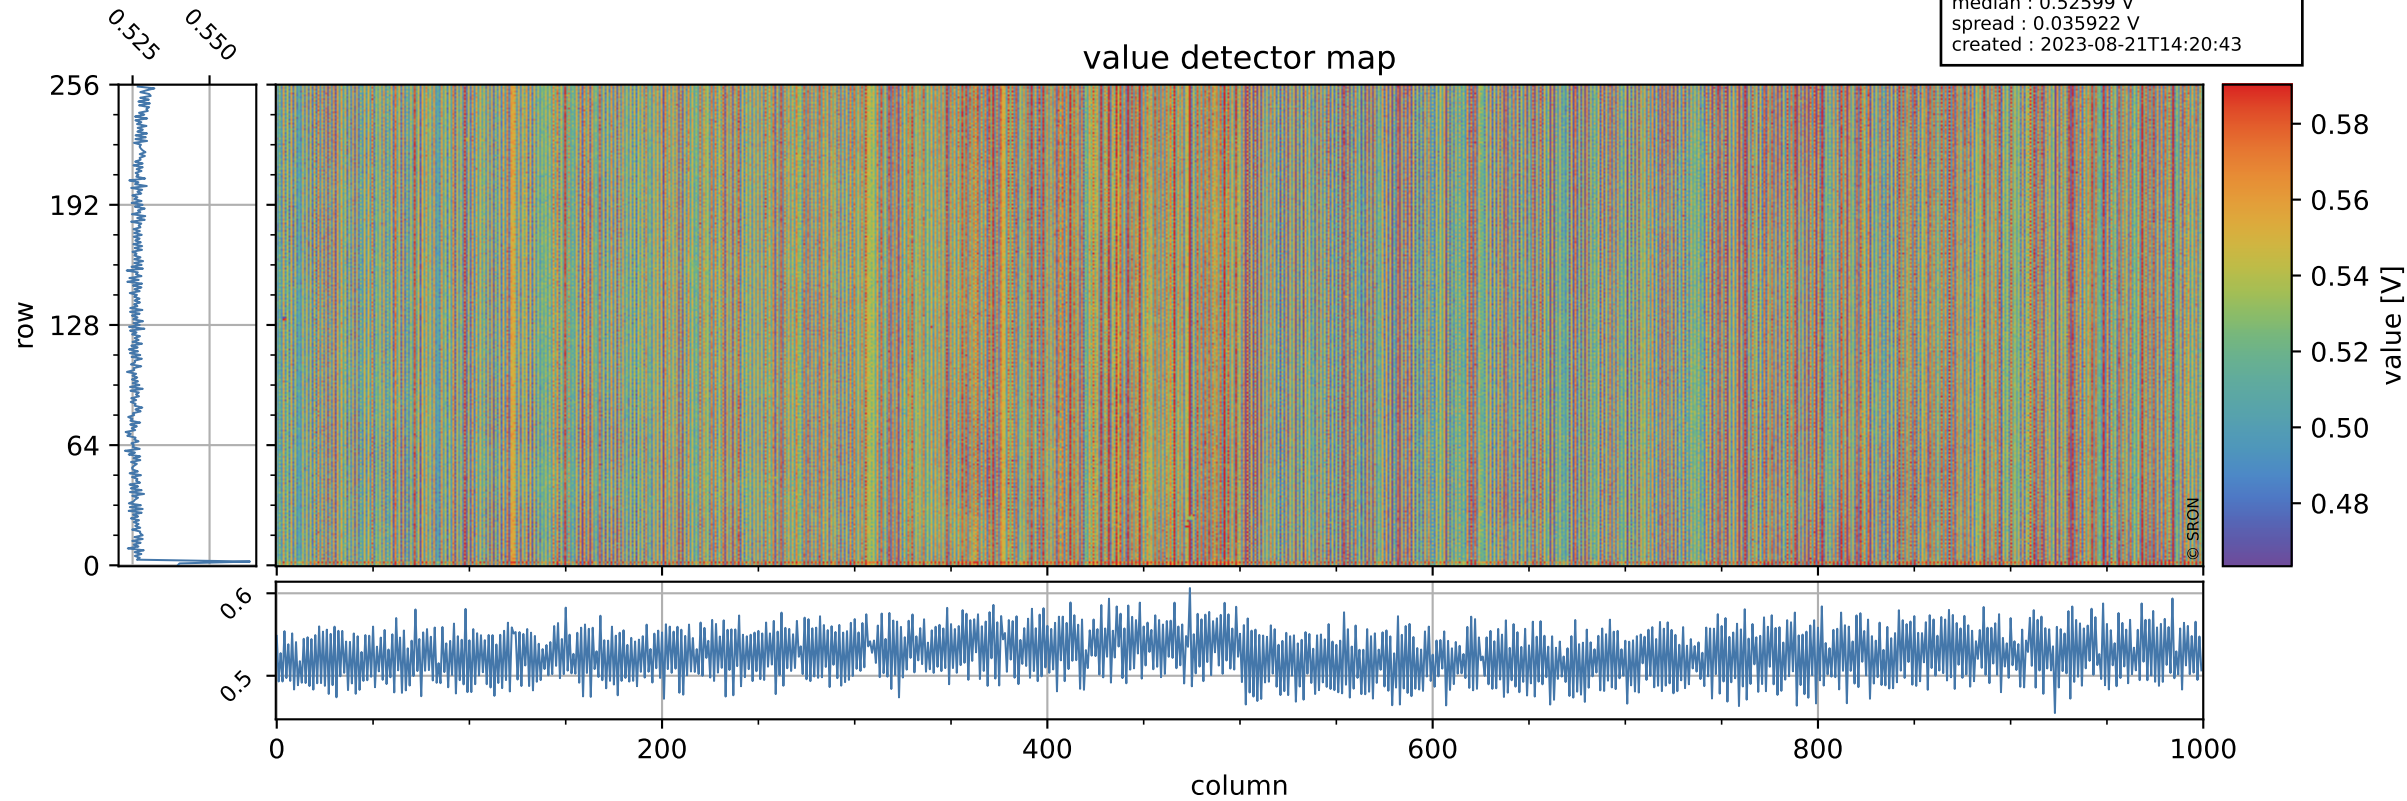

Tropomi SWIR offset (official)

orbits : 18 in [6247, 6292]
coverage : 2018-12-27 / 2018-12-30
median : 0.52599 V
spread : 0.035922 V
created : 2023-08-21T14:20:43

value detector map

Tropomi SWIR offset (official)

orbits : 18 in [6247, 6292]
coverage : 2018-12-27 / 2018-12-30
median : 30.015 μV
spread : 18.045 μV
created : 2023-08-21T14:20:44

Tropomi SWIR offset (official)

orbits : 18 in [6247, 6292]
coverage : 2018-12-27 / 2018-12-30
median : -0.031352 mV
spread : 0.32618 mV
created : 2023-08-21T14:20:44

value compared with SWIR offset CKD

Tropomi SWIR offset (official) ground-tracks of Sentinel-5P

orbits : 18 in [6247, 6292]
coverage : 2018-12-27 / 2018-12-30
created : 2023-08-21T14:20:44

- ICID: 1
- ICID: 3
- ICID: 5
- ICID: 7
- ICID: 9

Tropomi SWIR offset (official)

orbits : [2827, 6292]
coverage : 2018-04-30 / 2018-12-30
created : 2023-08-21T14:20:45

trend of detector median & temperatures