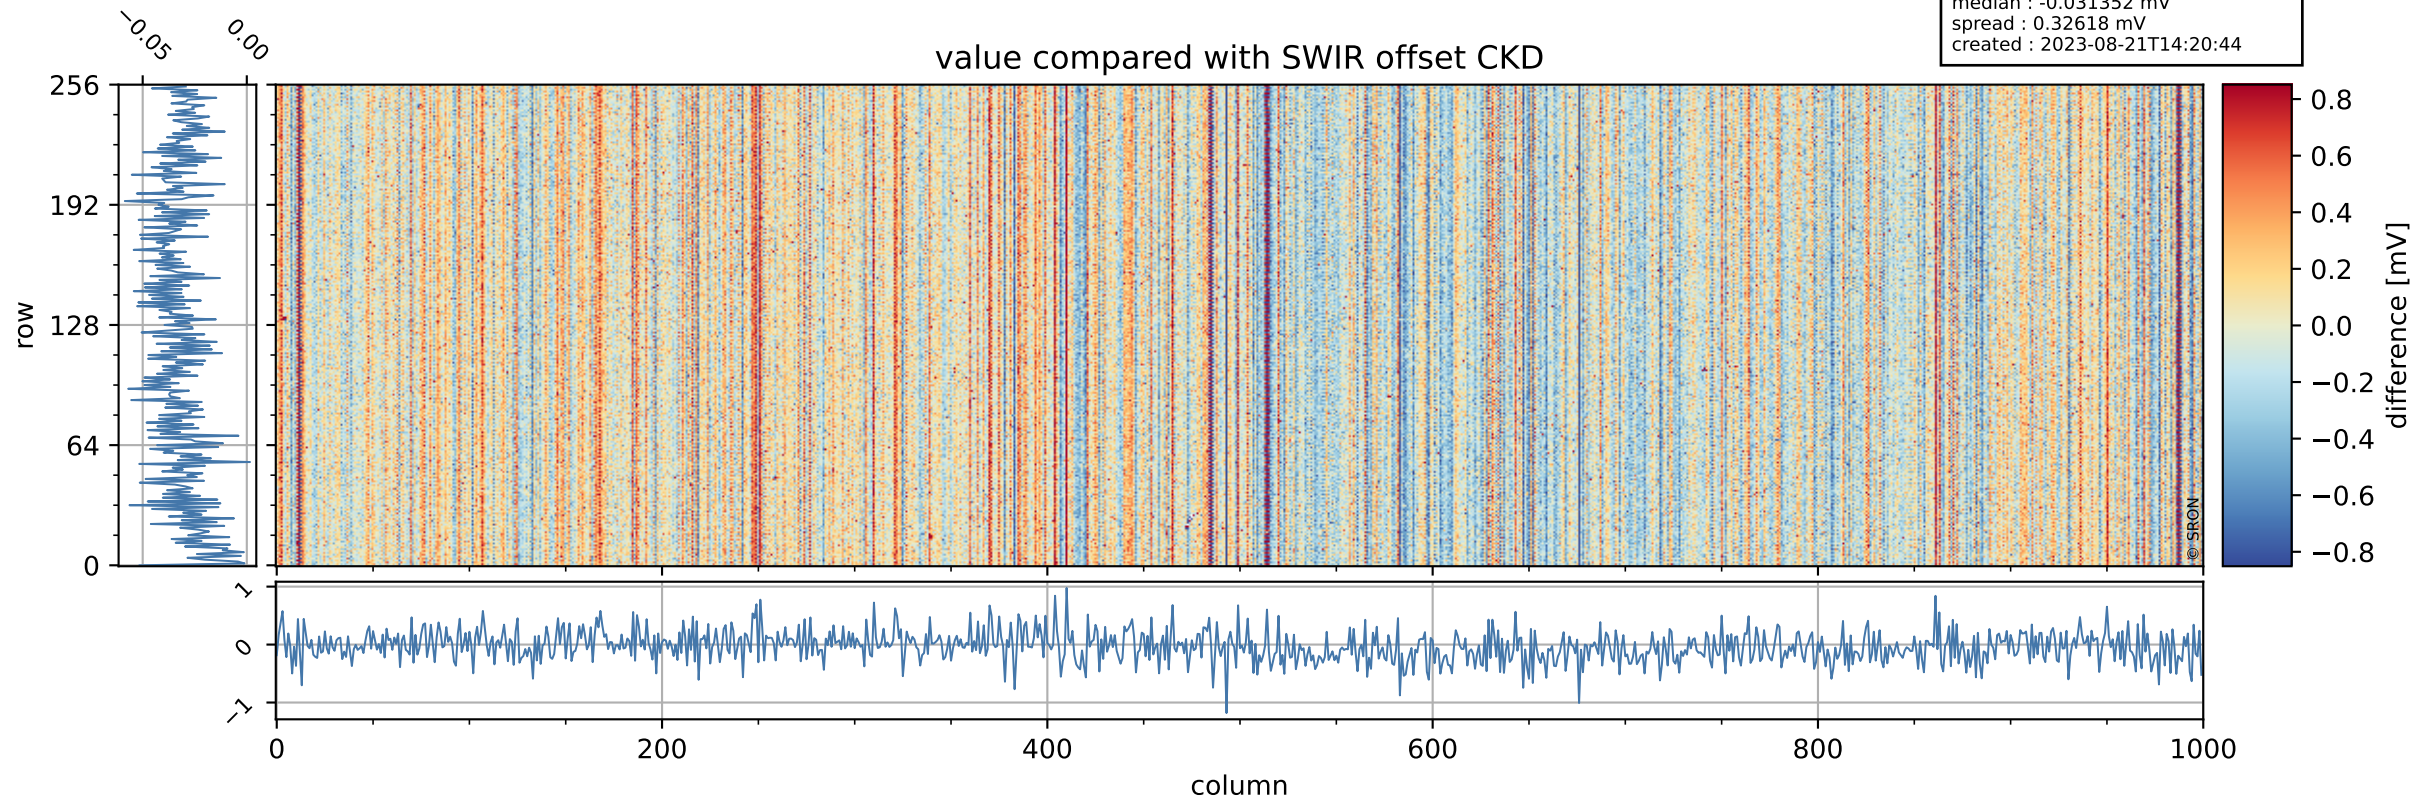

Tropomi SWIR offset (official)

orbits : 18 in [6247, 6292]
coverage : 2018-12-27 / 2018-12-30
median : 0.52599 V
spread : 0.035922 V
created : 2023-08-21T14:20:43

value detector map

Tropomi SWIR offset (official)

orbits : 18 in [6247, 6292]
coverage : 2018-12-27 / 2018-12-30
median : 30.015 μV
spread : 18.045 μV
created : 2023-08-21T14:20:44

Tropomi SWIR offset (official)

orbits : 18 in [6247, 6292]
coverage : 2018-12-27 / 2018-12-30
median : -0.031352 mV
spread : 0.32618 mV
created : 2023-08-21T14:20:44

value compared with SWIR offset CKD

Tropomi SWIR offset (official) ground-tracks of Sentinel-5P

orbits : 18 in [6247, 6292]
coverage : 2018-12-27 / 2018-12-30
created : 2023-08-21T14:20:44

- ICID: 1
- ICID: 3
- ICID: 5
- ICID: 7
- ICID: 9

Tropomi SWIR offset (official)

orbits : [2827, 6292]
coverage : 2018-04-30 / 2018-12-30
created : 2023-08-21T14:20:45

trend of detector median & temperatures