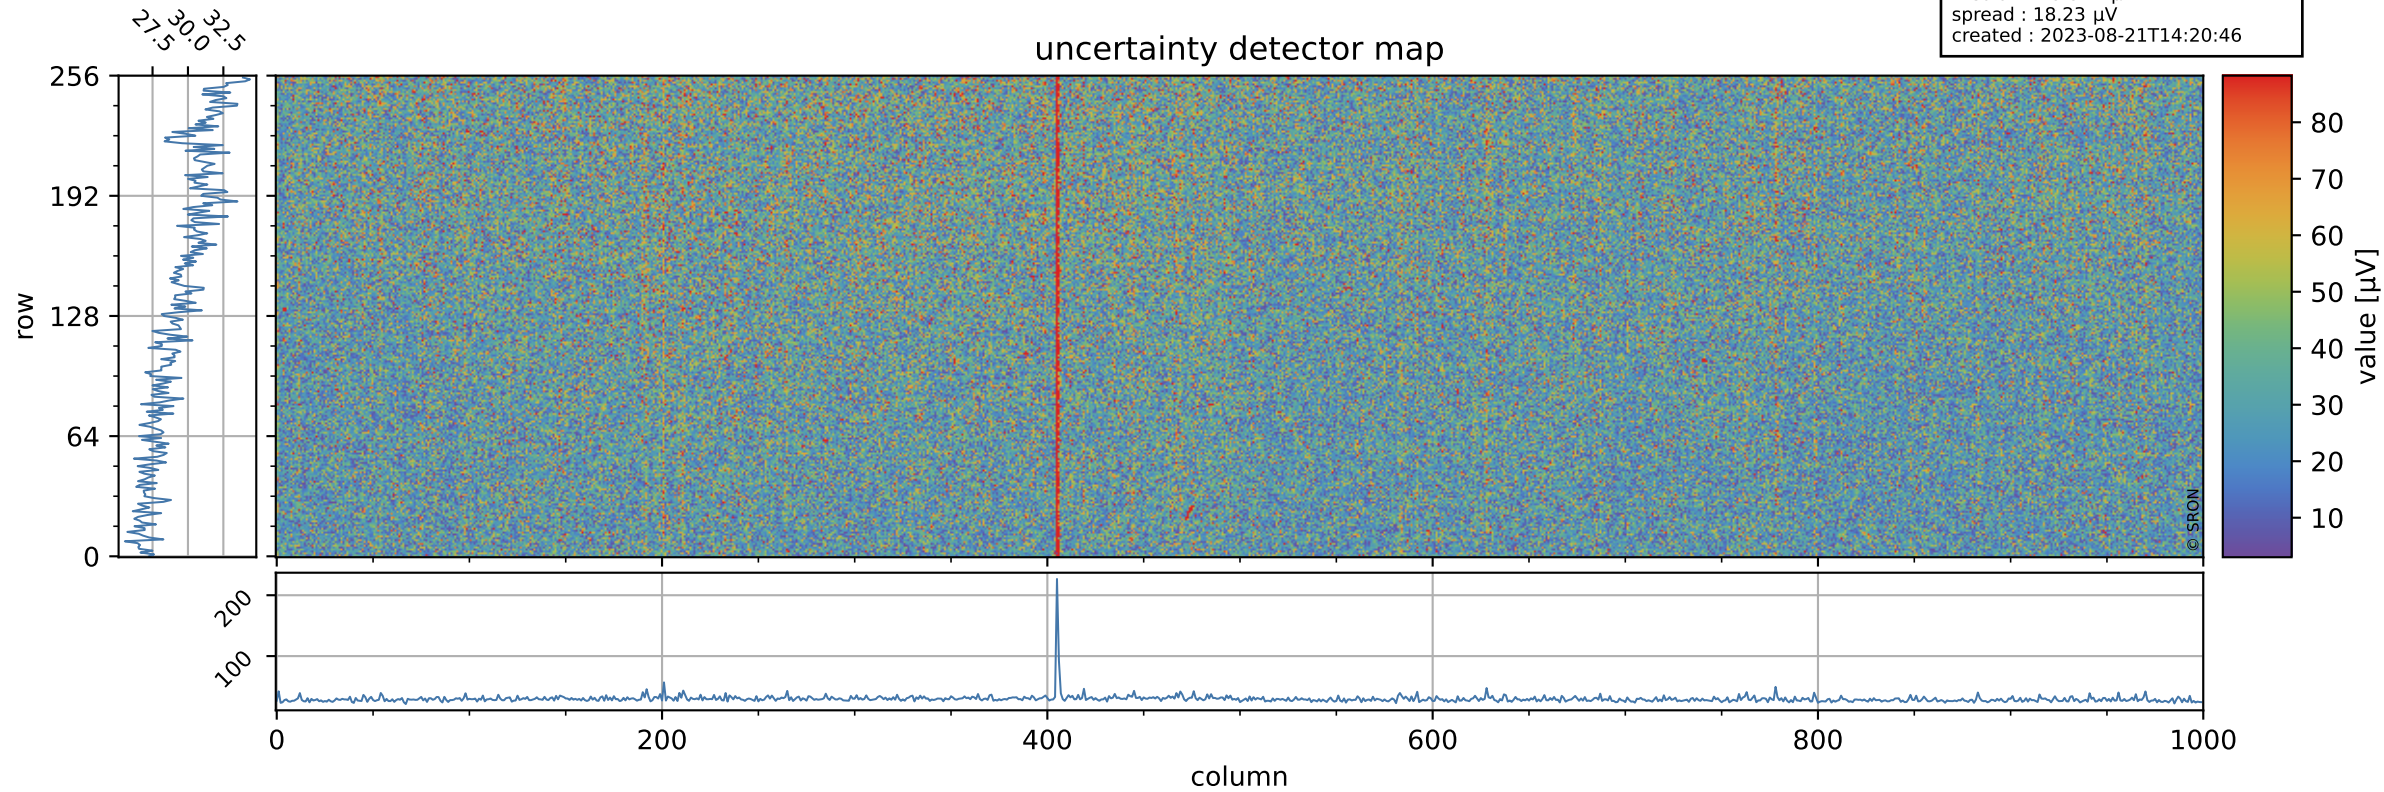

# Tropomi SWIR offset (official)

orbits : 19 in [6262, 6307]  
coverage : 2018-12-28 / 2018-12-31  
median : 0.52601 V  
spread : 0.035924 V  
created : 2023-08-21T14:20:45

## value detector map

# Tropomi SWIR offset (official)

orbits : 19 in [6262, 6307]  
coverage : 2018-12-28 / 2018-12-31  
median : 29.941  $\mu\text{V}$   
spread : 18.23  $\mu\text{V}$   
created : 2023-08-21T14:20:46

# Tropomi SWIR offset (official) ground-tracks of Sentinel-5P

orbits : 19 in [6262, 6307]  
coverage : 2018-12-28 / 2018-12-31  
created : 2023-08-21T14:20:46