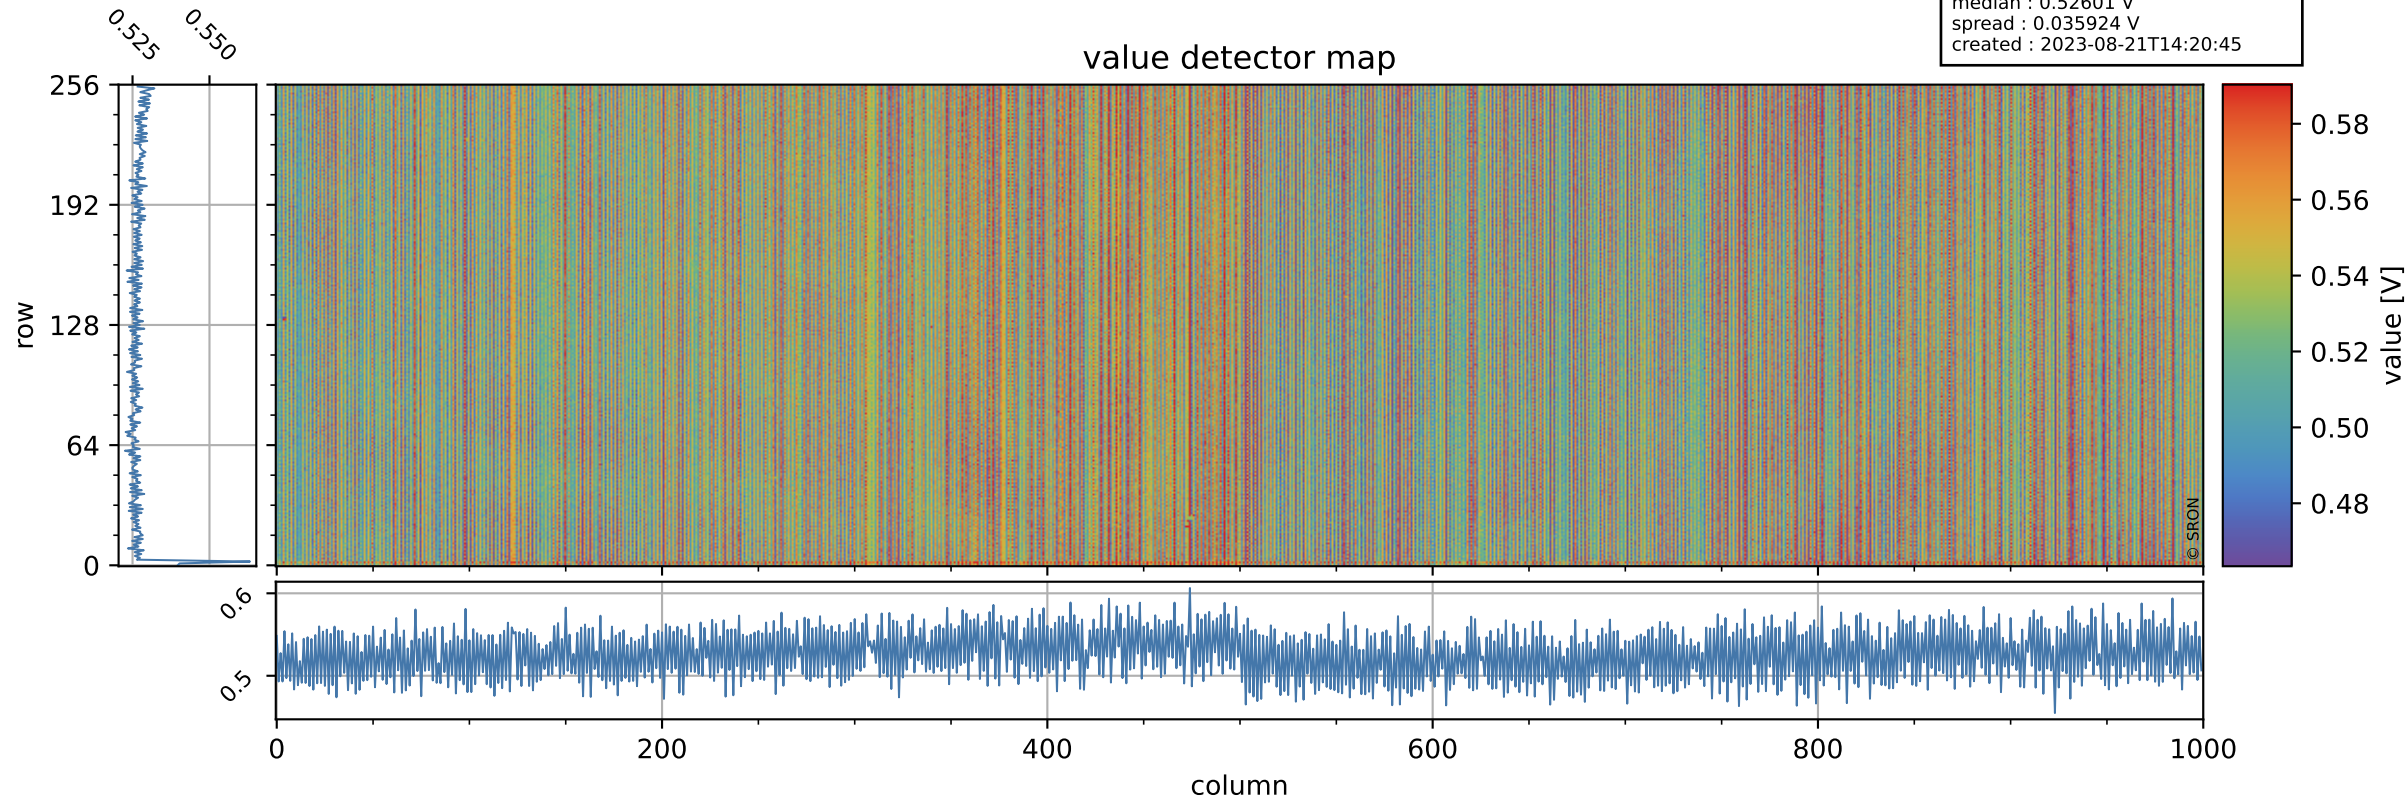

# Tropomi SWIR offset (official)

orbits : 19 in [6262, 6307]  
coverage : 2018-12-28 / 2018-12-31  
median : 0.52601 V  
spread : 0.035924 V  
created : 2023-08-21T14:20:45

## value detector map

# Tropomi SWIR offset (official)

orbits : 19 in [6262, 6307]  
coverage : 2018-12-28 / 2018-12-31  
median : 29.941  $\mu\text{V}$   
spread : 18.23  $\mu\text{V}$   
created : 2023-08-21T14:20:46

# Tropomi SWIR offset (official) ground-tracks of Sentinel-5P

orbits : 19 in [6262, 6307]  
coverage : 2018-12-28 / 2018-12-31  
created : 2023-08-21T14:20:46