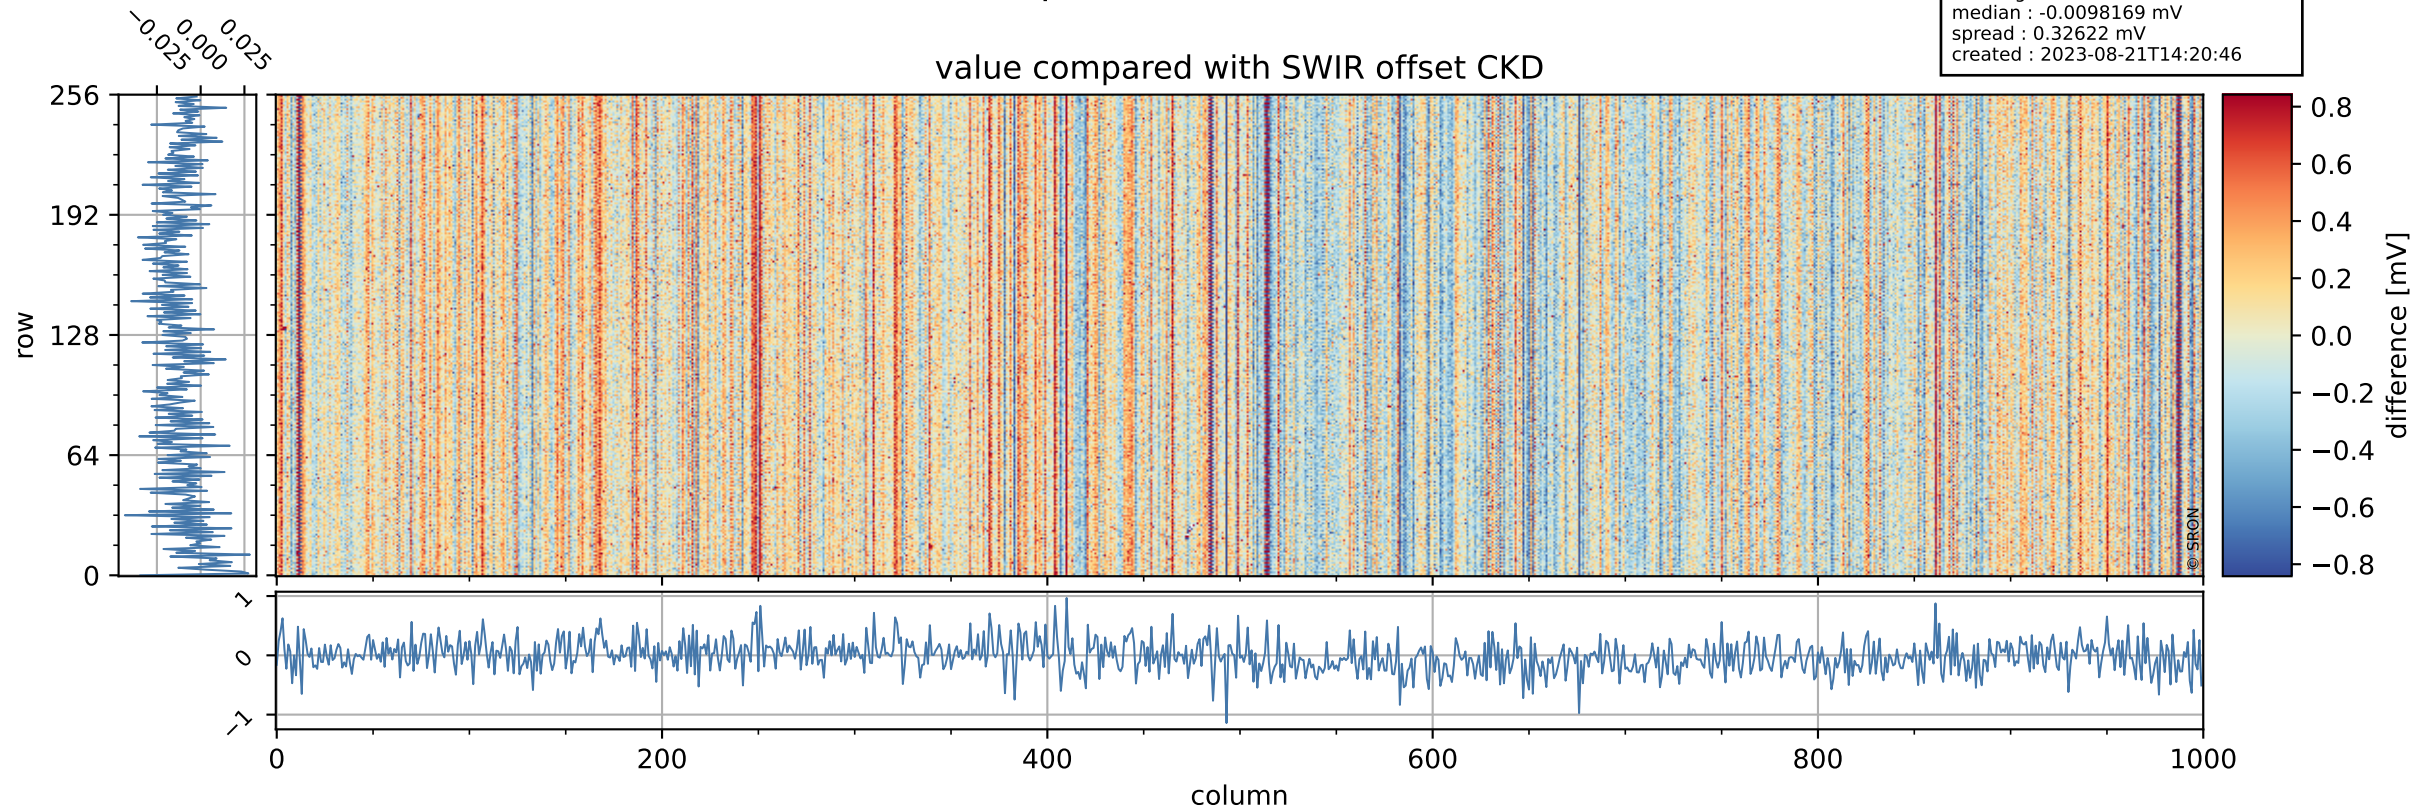

## value detector map

# Tropomi SWIR offset (official)

orbits : 19 in [6262, 6307]  
coverage : 2018-12-28 / 2018-12-31  
median : 29.941  $\mu\text{V}$   
spread : 18.23  $\mu\text{V}$   
created : 2023-08-21T14:20:46

# Tropomi SWIR offset (official)

orbits : 19 in [6262, 6307]  
coverage : 2018-12-28 / 2018-12-31  
median : -0.0098169 mV  
spread : 0.32622 mV  
created : 2023-08-21T14:20:46

value compared with SWIR offset CKD

# Tropomi SWIR offset (official) ground-tracks of Sentinel-5P

orbits : 19 in [6262, 6307]  
coverage : 2018-12-28 / 2018-12-31  
created : 2023-08-21T14:20:46