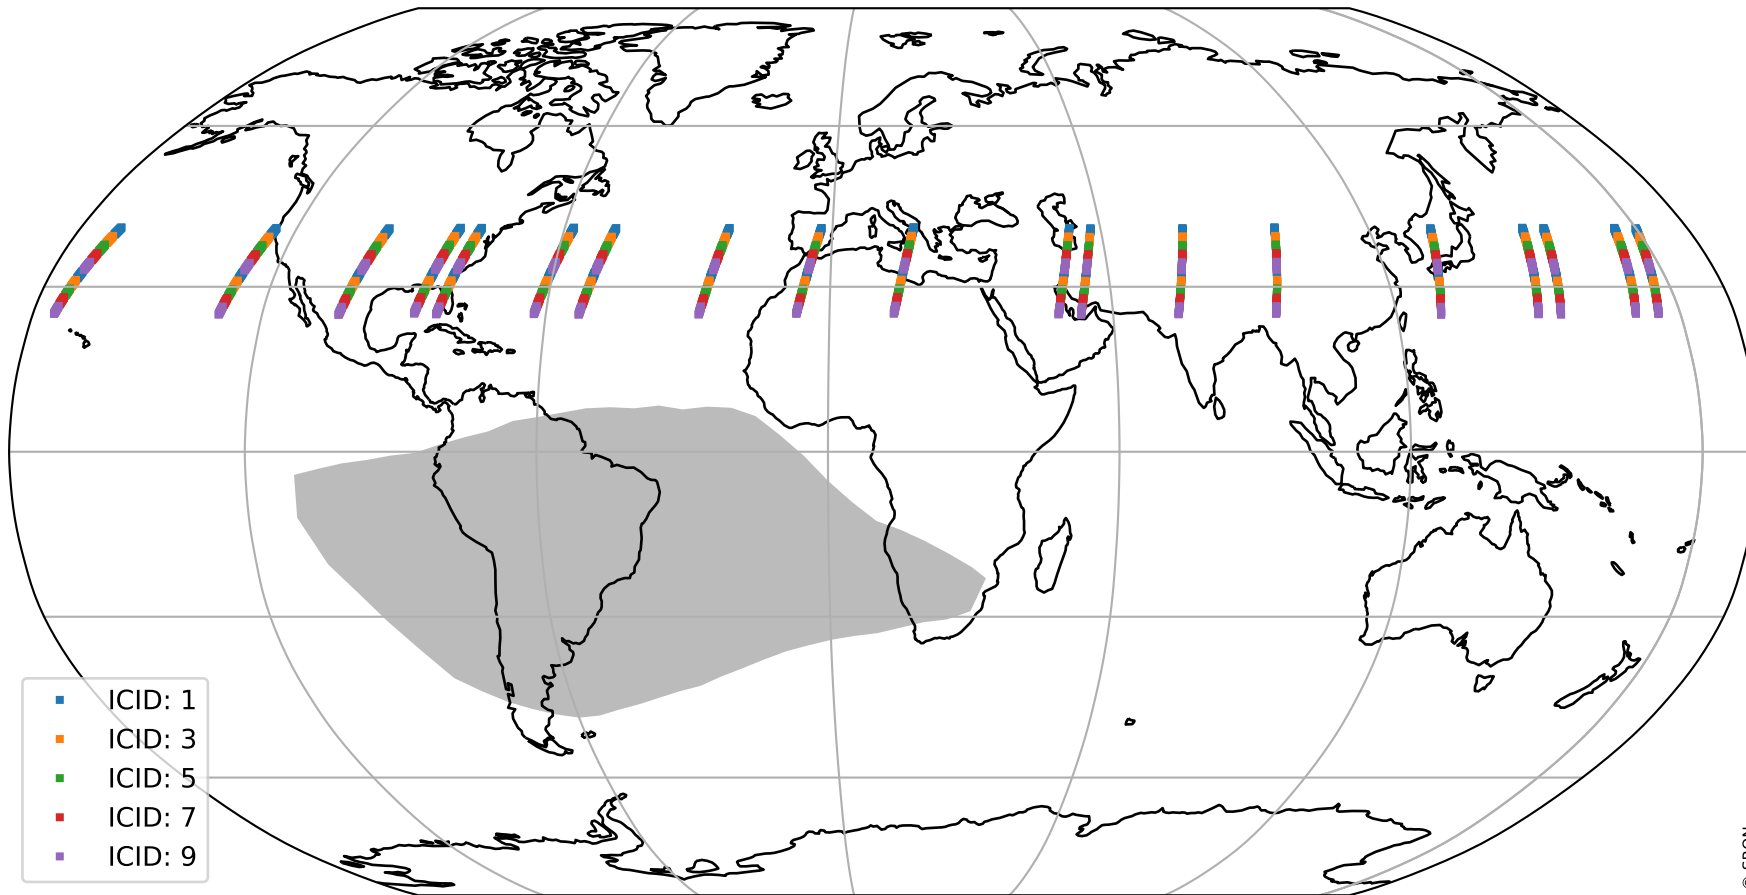

# Tropomi SWIR offset (official)

orbits : 19 in [6262, 6307]  
coverage : 2018-12-28 / 2018-12-31  
median : 29.941  $\mu\text{V}$   
spread : 18.23  $\mu\text{V}$   
created : 2023-08-21T14:20:46

# Tropomi SWIR offset (official)

orbits : 19 in [6262, 6307]  
coverage : 2018-12-28 / 2018-12-31  
median : -0.0098169 mV  
spread : 0.32622 mV  
created : 2023-08-21T14:20:46

value compared with SWIR offset CKD

# Tropomi SWIR offset (official) ground-tracks of Sentinel-5P

orbits : 19 in [6262, 6307]  
coverage : 2018-12-28 / 2018-12-31  
created : 2023-08-21T14:20:46

# Tropomi SWIR offset (official)

orbits : [2827, 6307]  
coverage : 2018-04-30 / 2018-12-31  
created : 2023-08-21T14:20:46