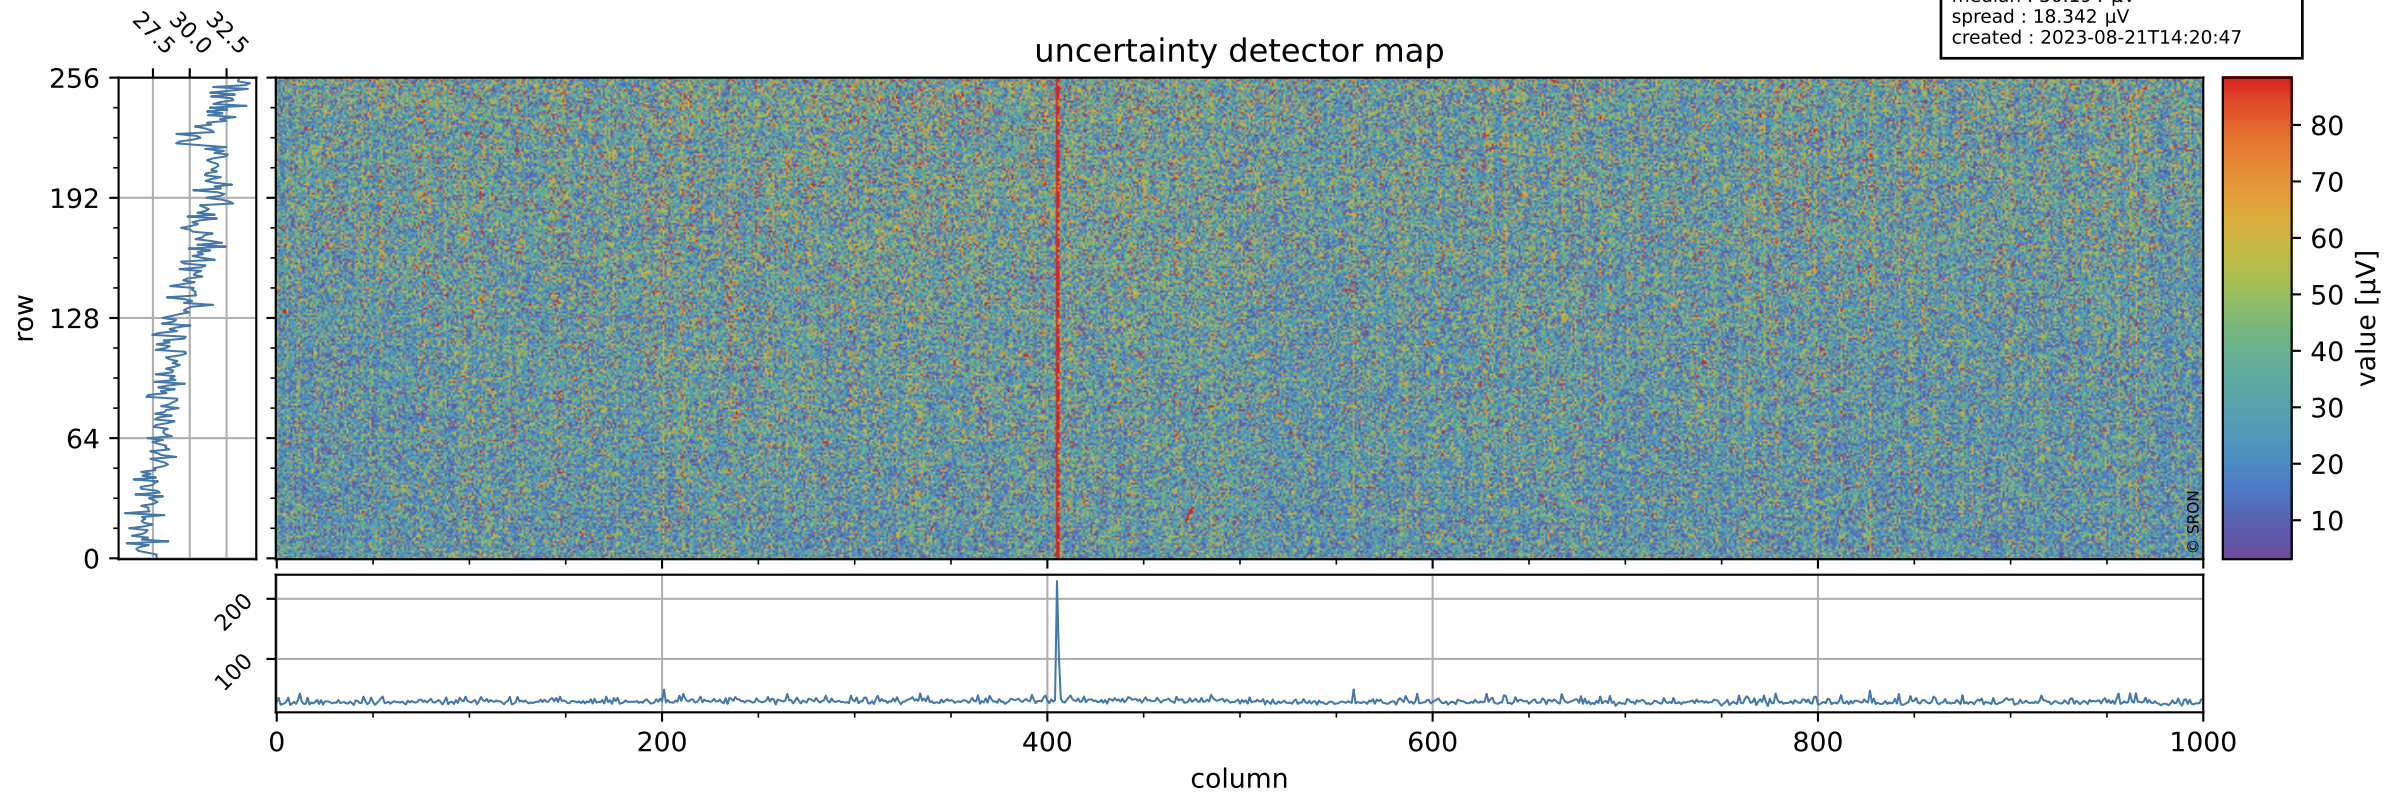

Tropomi SWIR offset (official)

orbits : 19 in [6277, 6322]
coverage : 2018-12-30 / 2019-01-01
median : 0.52602 V
spread : 0.035925 V
created : 2023-08-21T14:20:47

value detector map

Tropomi SWIR offset (official)

orbits : 19 in [6277, 6322]
coverage : 2018-12-30 / 2019-01-01
median : 30.194 μV
spread : 18.342 μV
created : 2023-08-21T14:20:47

Tropomi SWIR offset (official)

orbits : 19 in [6277, 6322]
coverage : 2018-12-30 / 2019-01-01
median : -0.0030267 mV
spread : 0.32476 mV
created : 2023-08-21T14:20:48

value compared with SWIR offset CKD

Tropomi SWIR offset (official) ground-tracks of Sentinel-5P

orbits : 19 in [6277, 6322]
coverage : 2018-12-30 / 2019-01-01
created : 2023-08-21T14:20:48

Tropomi SWIR offset (official)

orbits : [2827, 6322]
coverage : 2018-04-30 / 2019-01-01
created : 2023-08-21T14:20:48

trend of detector median & temperatures