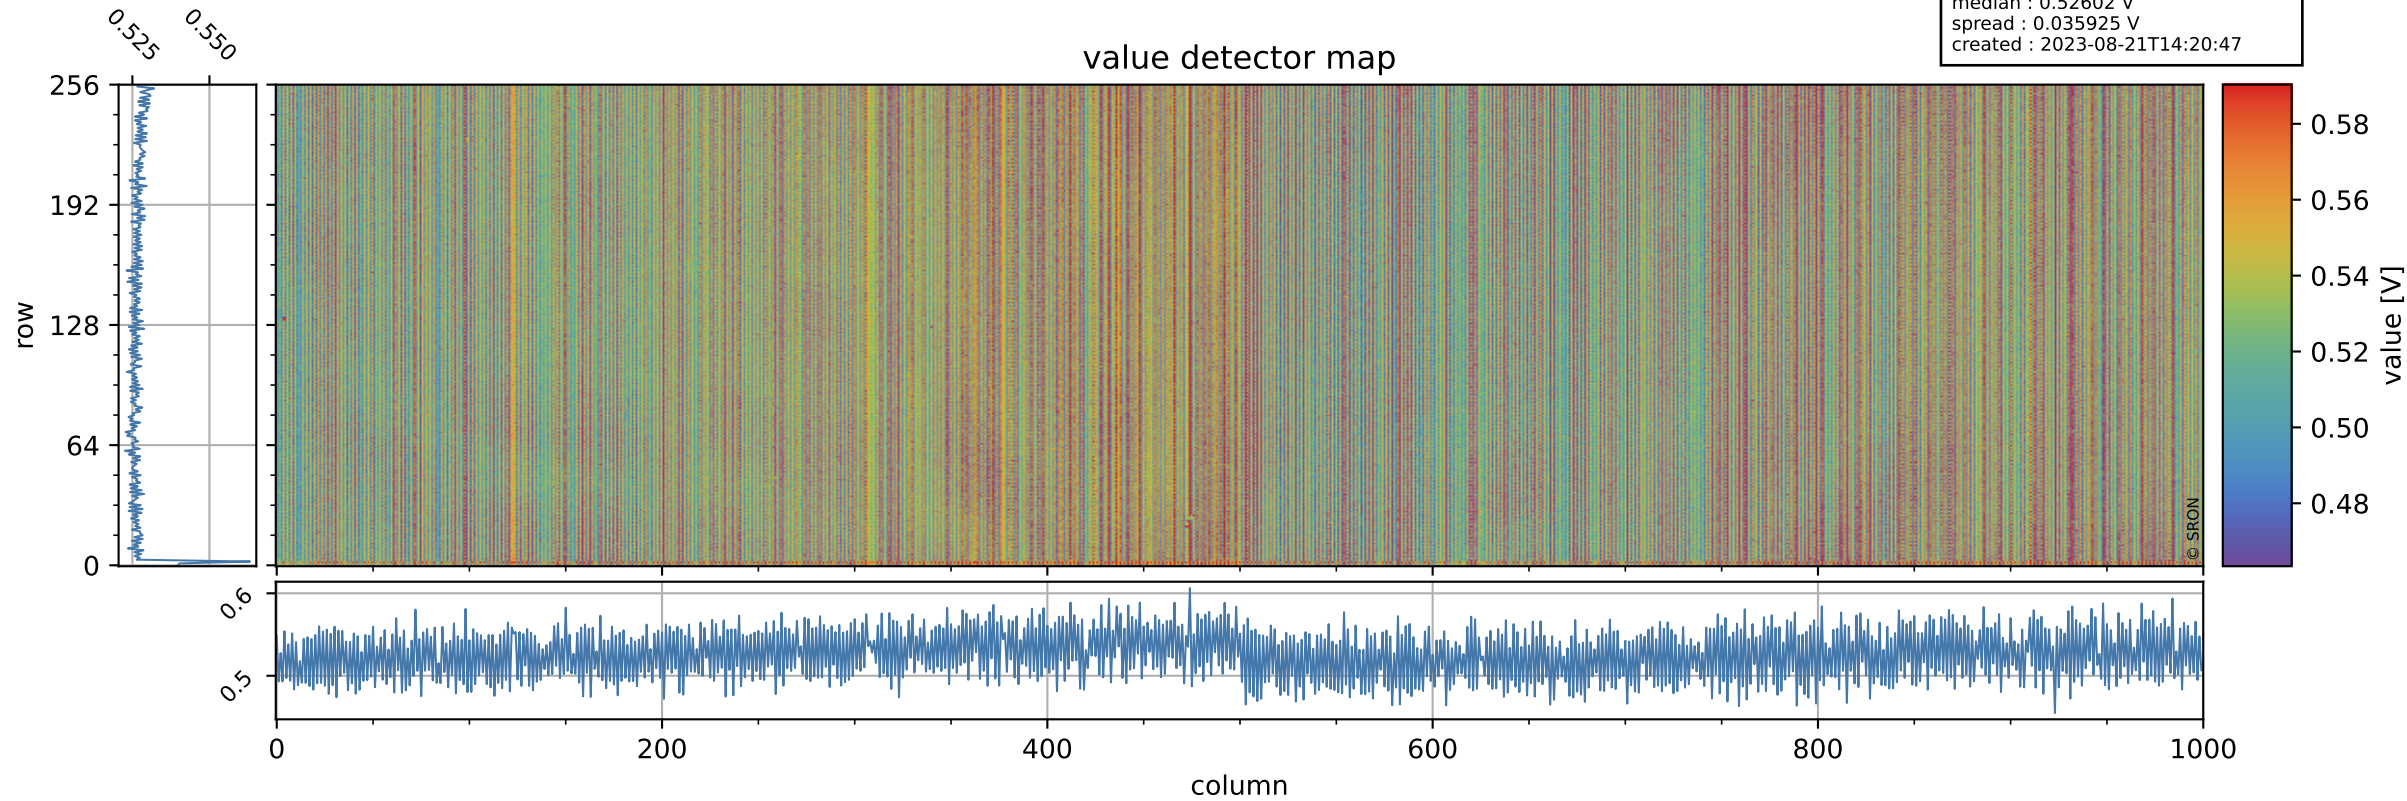

Tropomi SWIR offset (official)

orbits : 19 in [6277, 6322]
coverage : 2018-12-30 / 2019-01-01
median : 0.52602 V
spread : 0.035925 V
created : 2023-08-21T14:20:47

value detector map

Tropomi SWIR offset (official)

orbits : 19 in [6277, 6322]
coverage : 2018-12-30 / 2019-01-01
median : 30.194 μV
spread : 18.342 μV
created : 2023-08-21T14:20:47

Tropomi SWIR offset (official)

orbits : 19 in [6277, 6322]
coverage : 2018-12-30 / 2019-01-01
median : -0.0030267 mV
spread : 0.32476 mV
created : 2023-08-21T14:20:48

value compared with SWIR offset CKD

Tropomi SWIR offset (official) ground-tracks of Sentinel-5P

orbits : 19 in [6277, 6322]
coverage : 2018-12-30 / 2019-01-01
created : 2023-08-21T14:20:48

Tropomi SWIR offset (official)

orbits : [2827, 6322]
coverage : 2018-04-30 / 2019-01-01
created : 2023-08-21T14:20:48

trend of detector median & temperatures