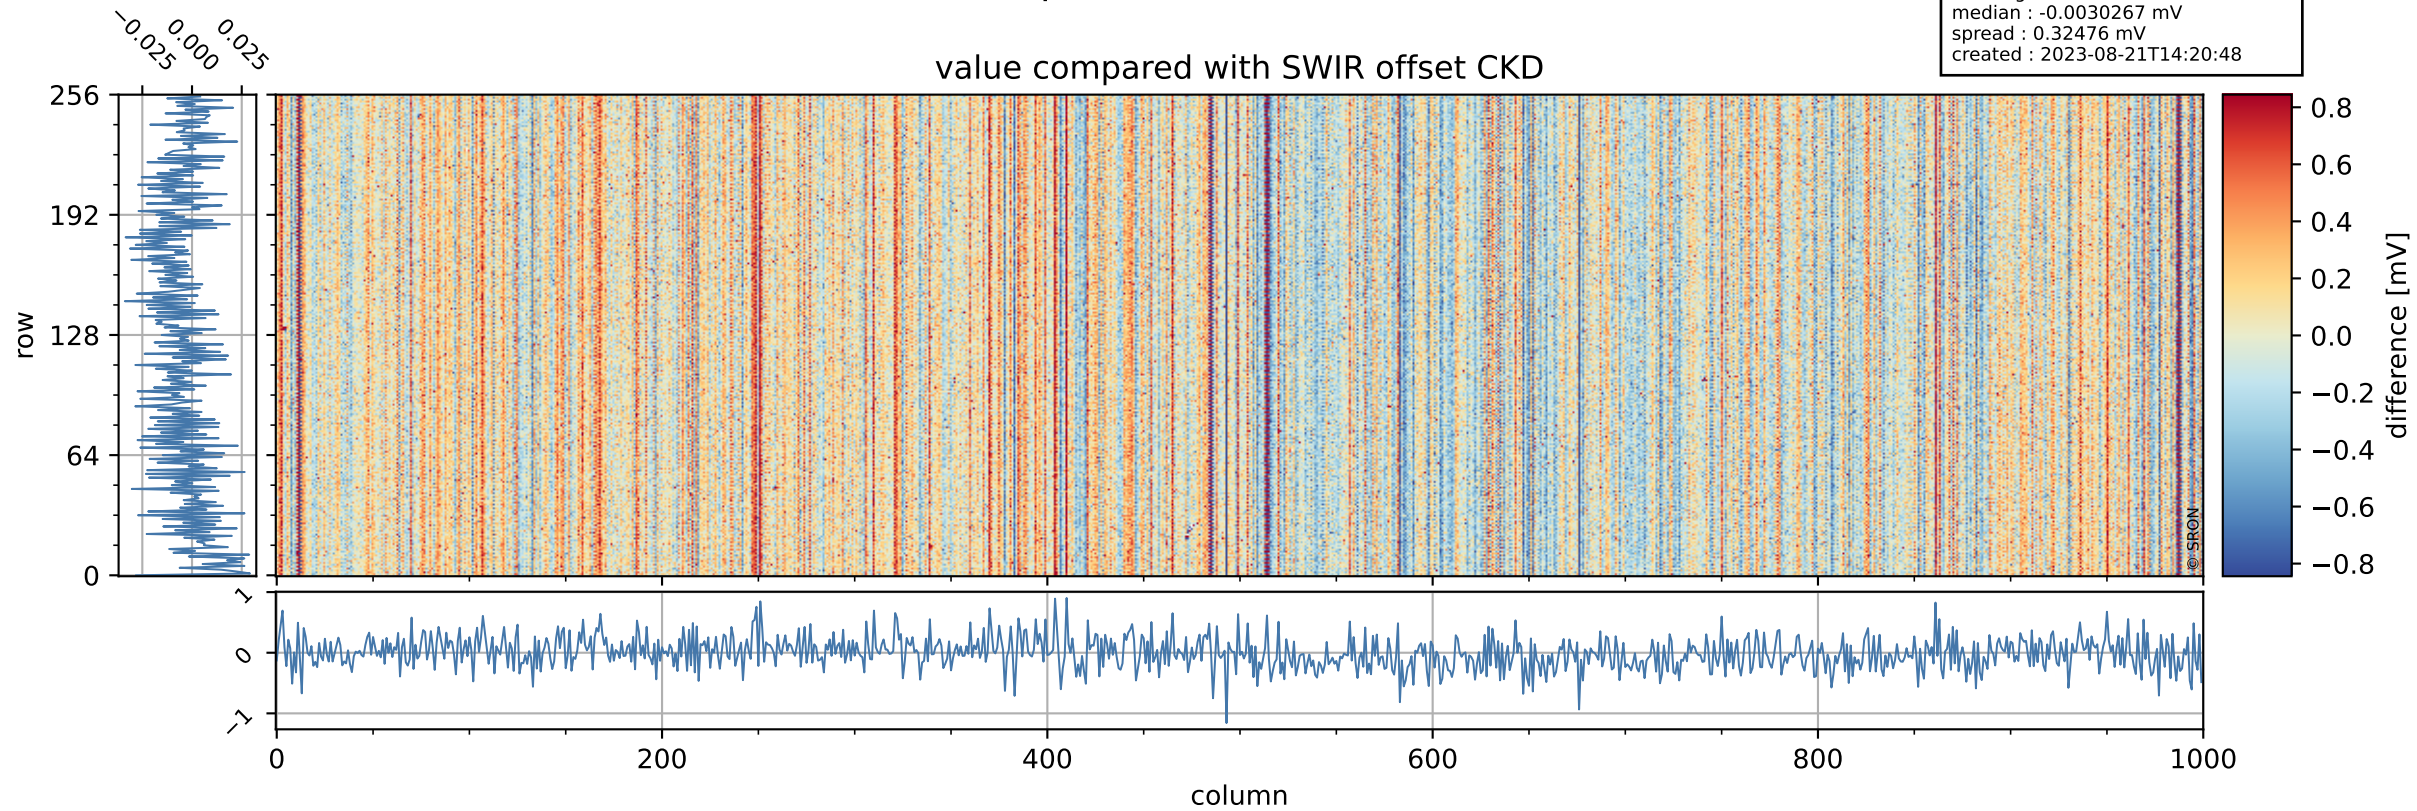

Tropomi SWIR offset (official)

orbits : 19 in [6277, 6322]
coverage : 2018-12-30 / 2019-01-01
median : 0.52602 V
spread : 0.035925 V
created : 2023-08-21T14:20:47

value detector map

Tropomi SWIR offset (official)

orbits : 19 in [6277, 6322]
coverage : 2018-12-30 / 2019-01-01
median : 30.194 μV
spread : 18.342 μV
created : 2023-08-21T14:20:47

Tropomi SWIR offset (official)

orbits : 19 in [6277, 6322]
coverage : 2018-12-30 / 2019-01-01
median : -0.0030267 mV
spread : 0.32476 mV
created : 2023-08-21T14:20:48

value compared with SWIR offset CKD

Tropomi SWIR offset (official) ground-tracks of Sentinel-5P

orbits : 19 in [6277, 6322]
coverage : 2018-12-30 / 2019-01-01
created : 2023-08-21T14:20:48

Tropomi SWIR offset (official)

orbits : [2827, 6322]
coverage : 2018-04-30 / 2019-01-01
created : 2023-08-21T14:20:48

trend of detector median & temperatures