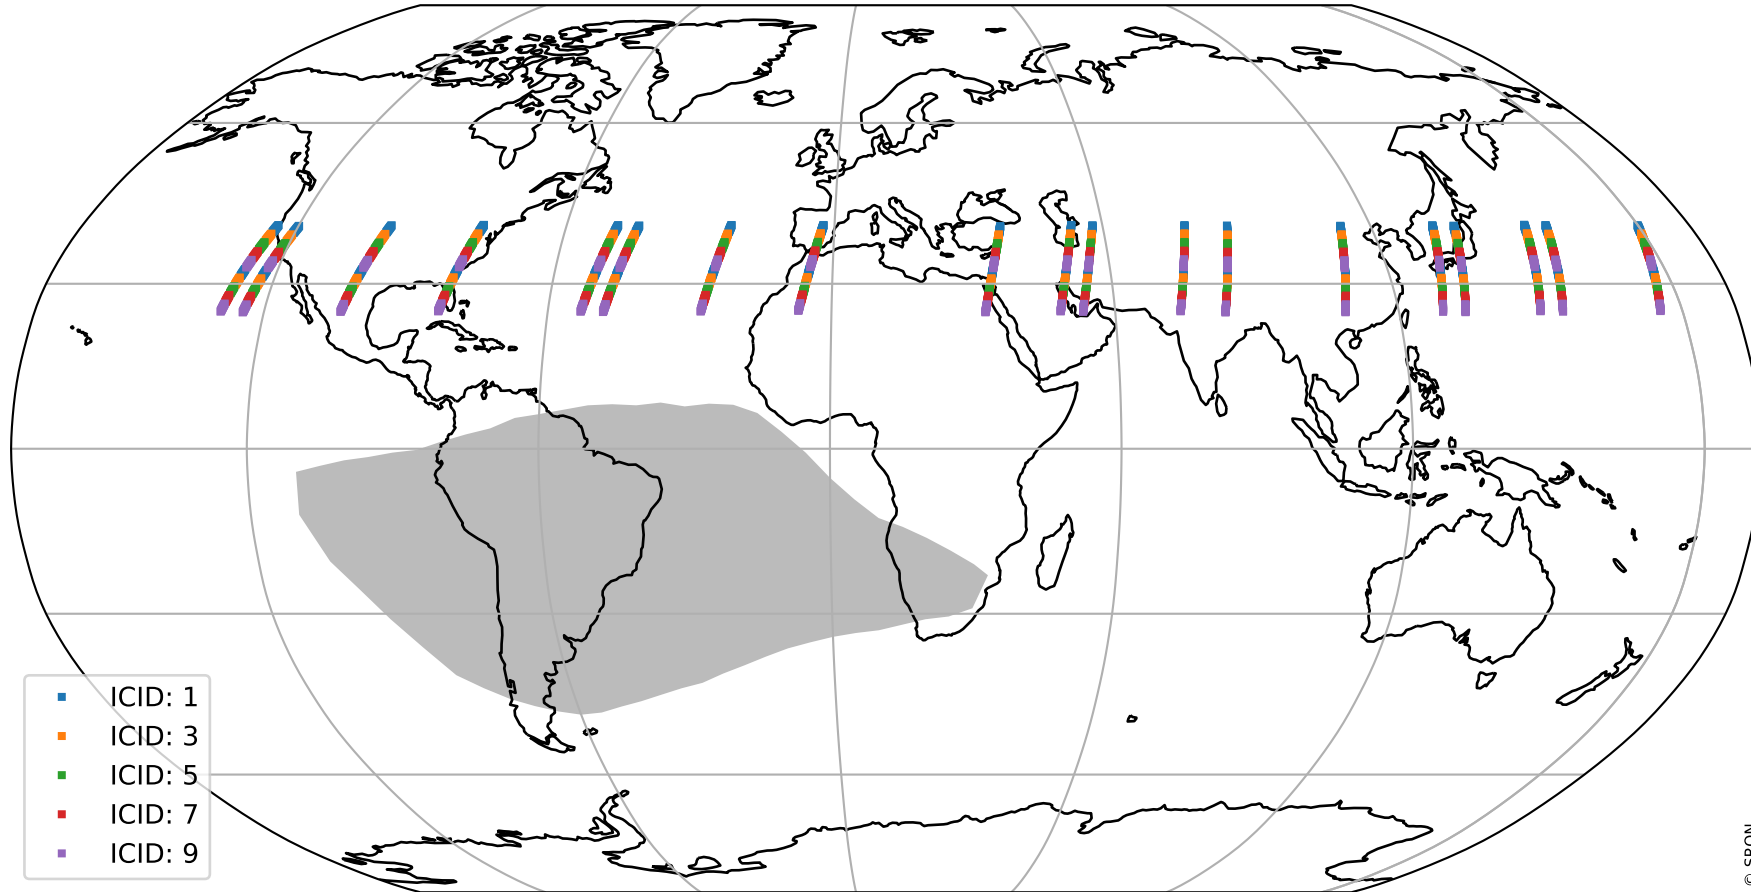

Tropomi SWIR offset (official)

orbits : 19 in [6277, 6322]
coverage : 2018-12-30 / 2019-01-01
median : 0.52602 V
spread : 0.035925 V
created : 2023-08-21T14:20:47

value detector map

Tropomi SWIR offset (official)

orbits : 19 in [6277, 6322]
coverage : 2018-12-30 / 2019-01-01
median : 30.194 μV
spread : 18.342 μV
created : 2023-08-21T14:20:47

Tropomi SWIR offset (official)

orbits : 19 in [6277, 6322]
coverage : 2018-12-30 / 2019-01-01
median : -0.0030267 mV
spread : 0.32476 mV
created : 2023-08-21T14:20:48

value compared with SWIR offset CKD

Tropomi SWIR offset (official) ground-tracks of Sentinel-5P

orbits : 19 in [6277, 6322]
coverage : 2018-12-30 / 2019-01-01
created : 2023-08-21T14:20:48

Tropomi SWIR offset (official)

orbits : [2827, 6322]
coverage : 2018-04-30 / 2019-01-01
created : 2023-08-21T14:20:48

trend of detector median & temperatures