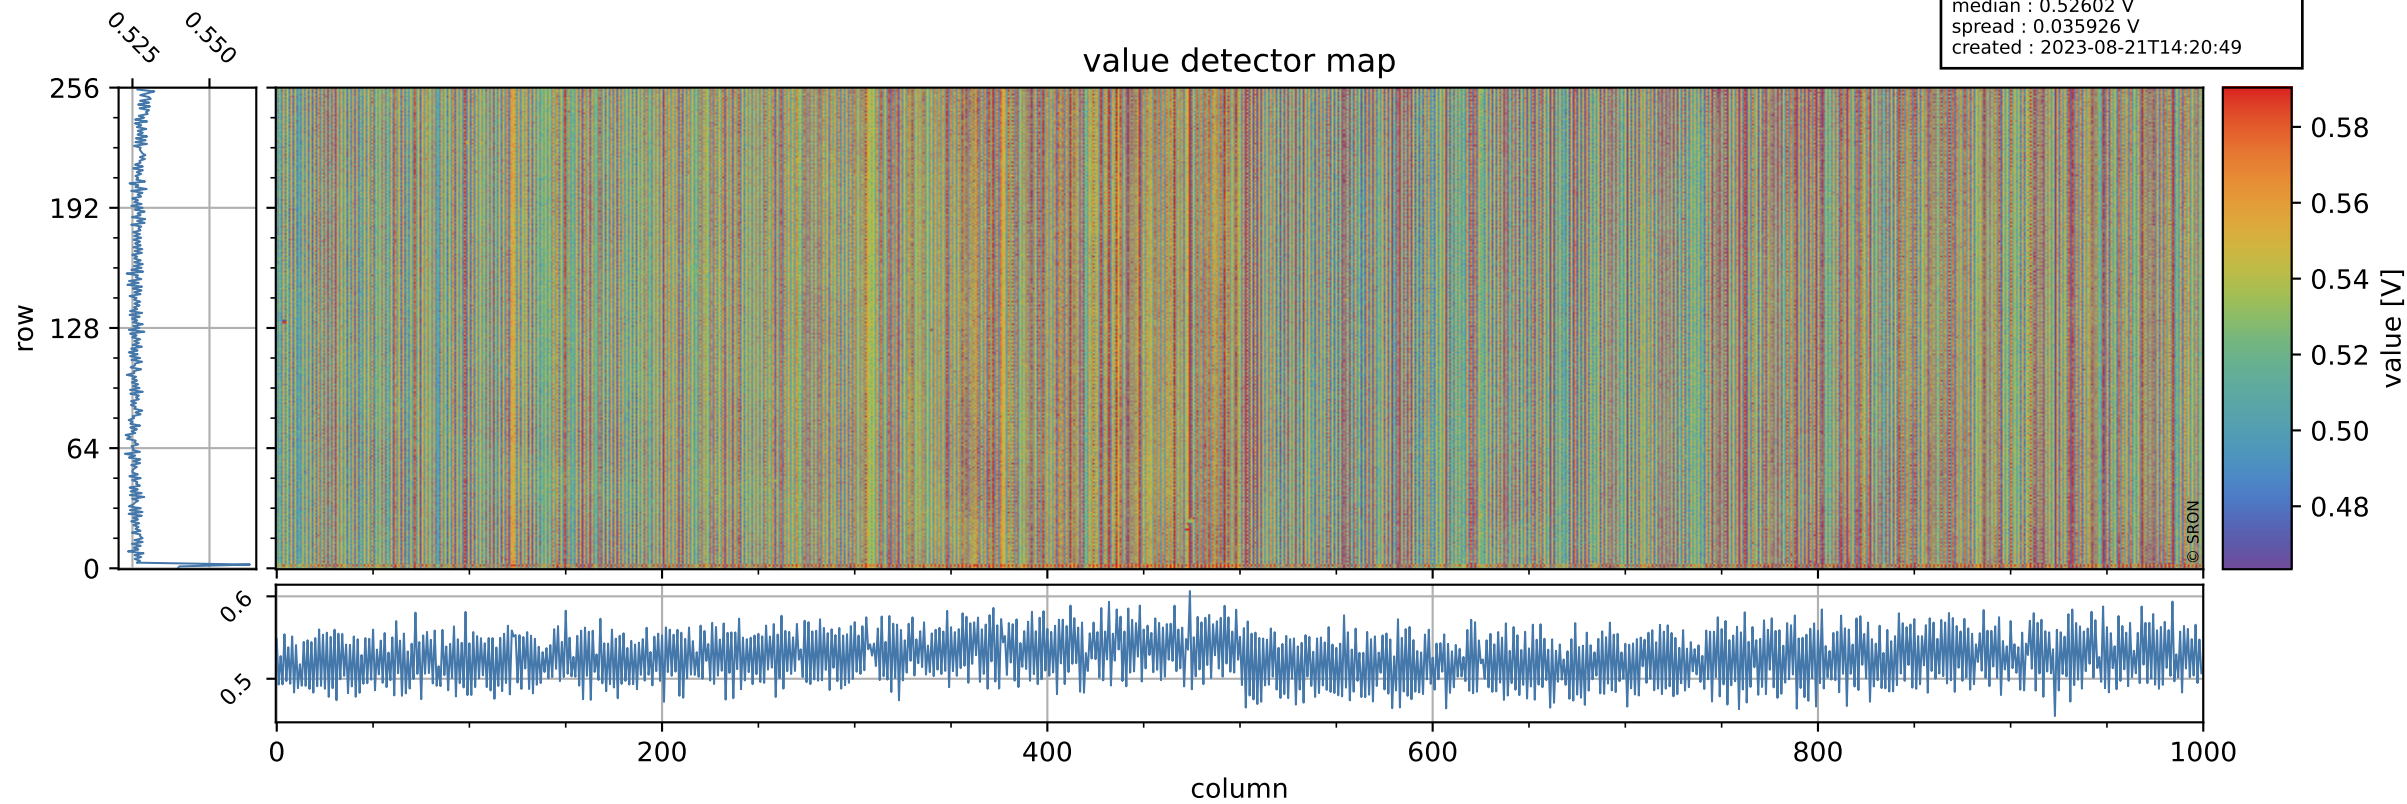

# Tropomi SWIR offset (official)

orbits : 20 in [6292, 6337]  
coverage : 2018-12-31 / 2019-01-03  
median : 0.52602 V  
spread : 0.035926 V  
created : 2023-08-21T14:20:49

## value detector map

# Tropomi SWIR offset (official)

orbits : 20 in [6292, 6337]  
coverage : 2018-12-31 / 2019-01-03  
median : 30.171  $\mu\text{V}$   
spread : 18.5  $\mu\text{V}$   
created : 2023-08-21T14:20:49

# Tropomi SWIR offset (official) ground-tracks of Sentinel-5P

orbits : 20 in [6292, 6337]  
coverage : 2018-12-31 / 2019-01-03  
created : 2023-08-21T14:20:50