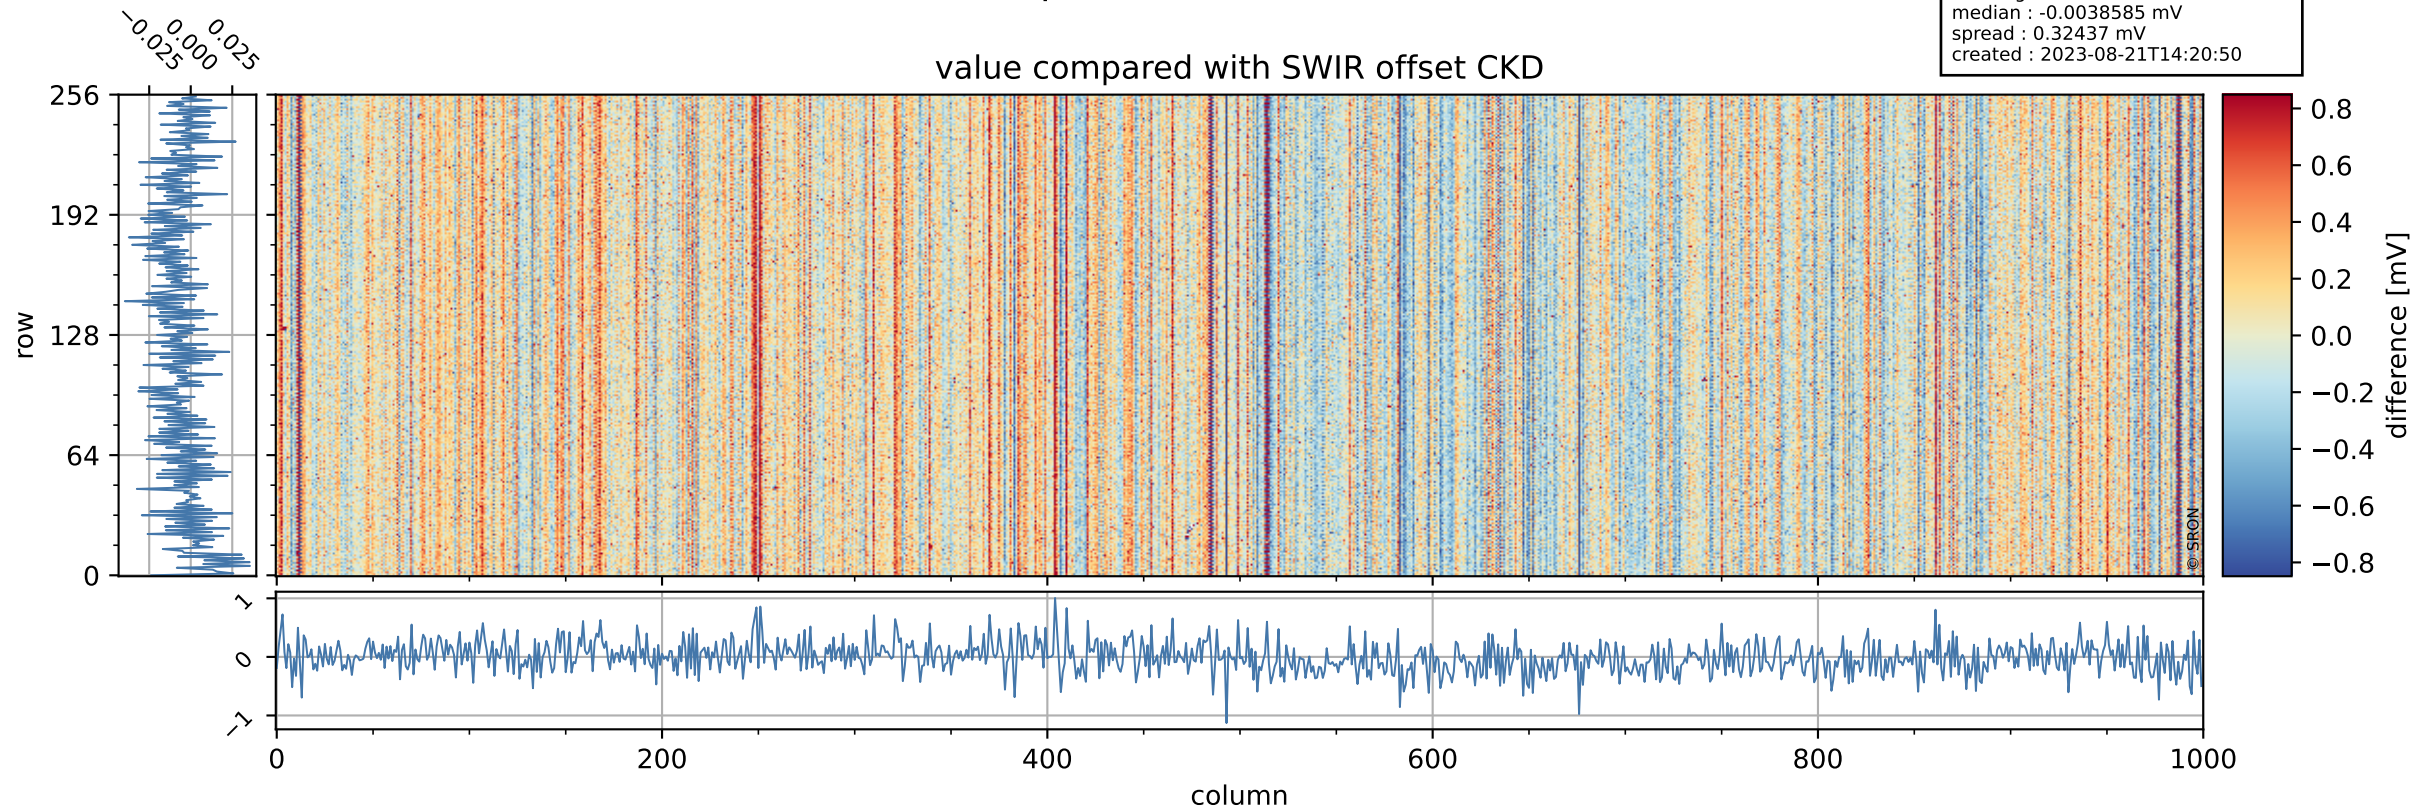

## value detector map

# Tropomi SWIR offset (official)

orbits : 20 in [6292, 6337]  
coverage : 2018-12-31 / 2019-01-03  
median : 30.171  $\mu\text{V}$   
spread : 18.5  $\mu\text{V}$   
created : 2023-08-21T14:20:49

# Tropomi SWIR offset (official)

orbits : 20 in [6292, 6337]  
coverage : 2018-12-31 / 2019-01-03  
median : -0.0038585 mV  
spread : 0.32437 mV  
created : 2023-08-21T14:20:50

value compared with SWIR offset CKD

# Tropomi SWIR offset (official) ground-tracks of Sentinel-5P

orbits : 20 in [6292, 6337]  
coverage : 2018-12-31 / 2019-01-03  
created : 2023-08-21T14:20:50