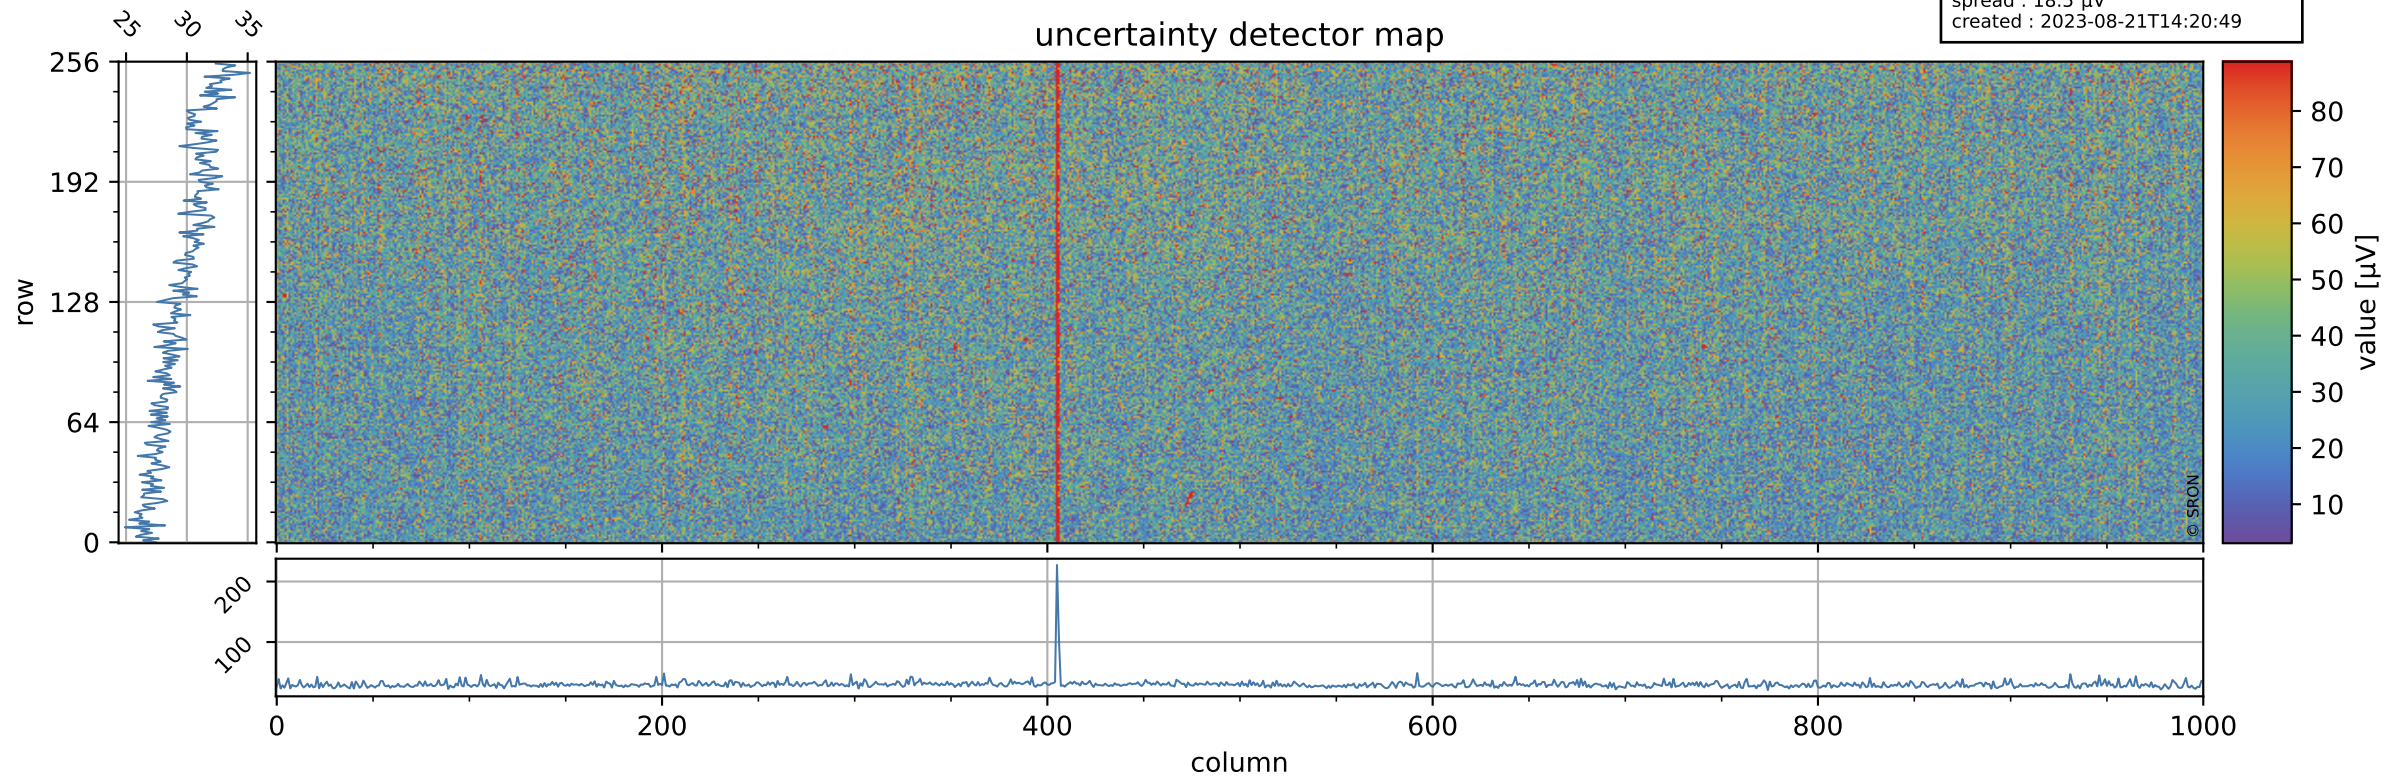

# Tropomi SWIR offset (official)

orbits : 20 in [6292, 6337]  
coverage : 2018-12-31 / 2019-01-03  
median : 0.52602 V  
spread : 0.035926 V  
created : 2023-08-21T14:20:49

## value detector map

# Tropomi SWIR offset (official)

orbits : 20 in [6292, 6337]  
coverage : 2018-12-31 / 2019-01-03  
median : 30.171  $\mu\text{V}$   
spread : 18.5  $\mu\text{V}$   
created : 2023-08-21T14:20:49

# Tropomi SWIR offset (official) ground-tracks of Sentinel-5P

orbits : 20 in [6292, 6337]  
coverage : 2018-12-31 / 2019-01-03  
created : 2023-08-21T14:20:50