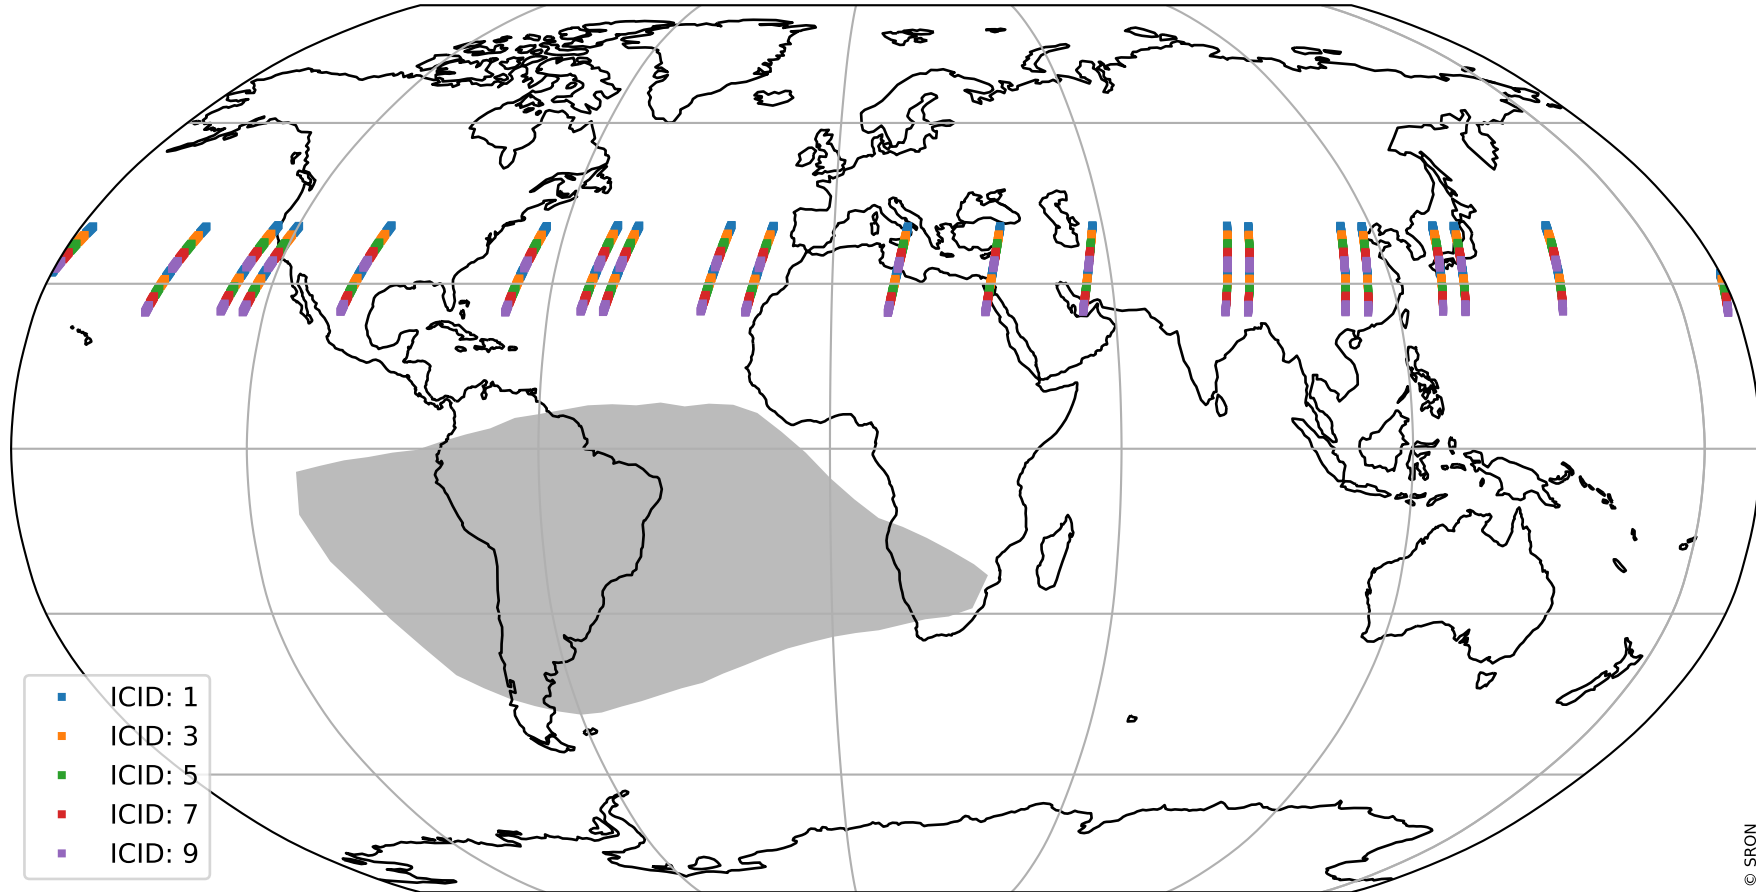

# Tropomi SWIR offset (official)

orbits : 20 in [6292, 6337]  
coverage : 2018-12-31 / 2019-01-03  
median : 30.171  $\mu\text{V}$   
spread : 18.5  $\mu\text{V}$   
created : 2023-08-21T14:20:49

# Tropomi SWIR offset (official)

orbits : 20 in [6292, 6337]  
coverage : 2018-12-31 / 2019-01-03  
median : -0.0038585 mV  
spread : 0.32437 mV  
created : 2023-08-21T14:20:50

value compared with SWIR offset CKD

# Tropomi SWIR offset (official) ground-tracks of Sentinel-5P

orbits : 20 in [6292, 6337]  
coverage : 2018-12-31 / 2019-01-03  
created : 2023-08-21T14:20:50

# Tropomi SWIR offset (official)

orbits : [2827, 6337]  
coverage : 2018-04-30 / 2019-01-03  
created : 2023-08-21T14:20:50