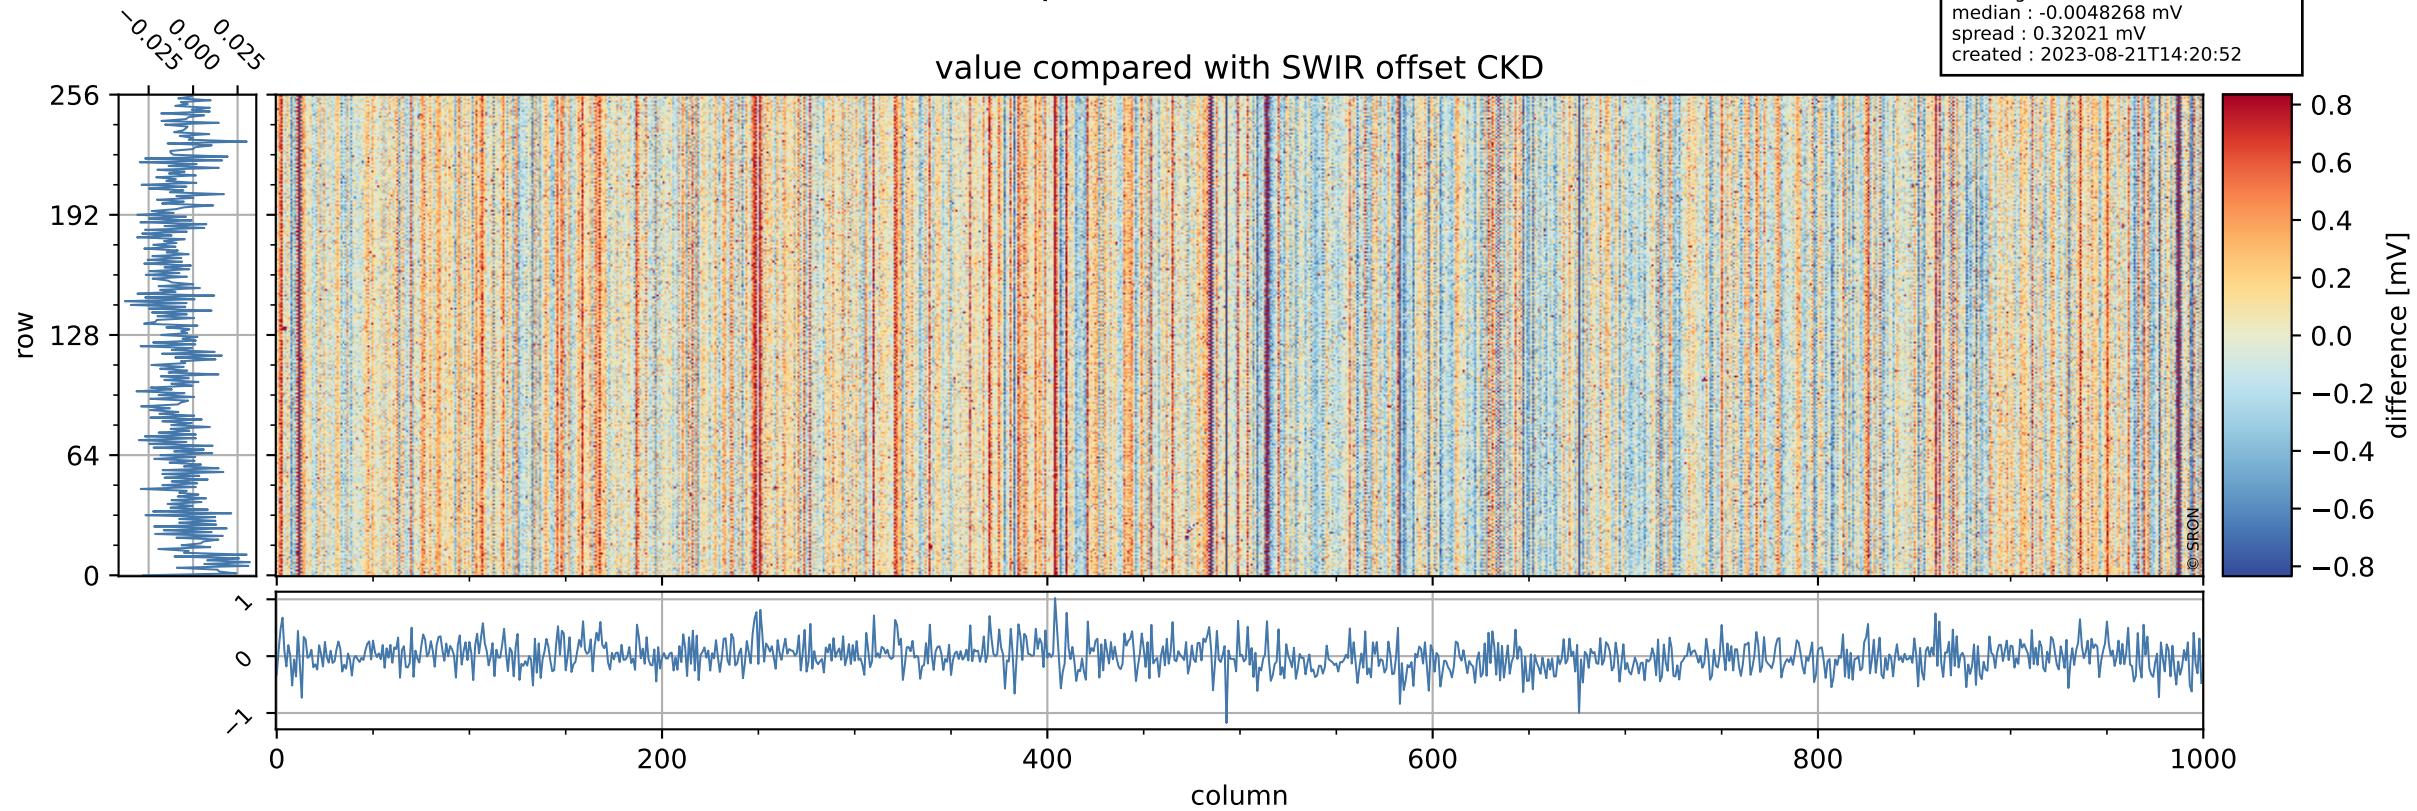

## value detector map

# Tropomi SWIR offset (official)

orbits : 19 in [6307, 6352]  
coverage : 2019-01-01 / 2019-01-04  
median : 30.242  $\mu\text{V}$   
spread : 18.419  $\mu\text{V}$   
created : 2023-08-21T14:20:51

# Tropomi SWIR offset (official)

orbits : 19 in [6307, 6352]  
coverage : 2019-01-01 / 2019-01-04  
median : -0.0048268 mV  
spread : 0.32021 mV  
created : 2023-08-21T14:20:52

value compared with SWIR offset CKD

# Tropomi SWIR offset (official) ground-tracks of Sentinel-5P

orbits : 19 in [6307, 6352]  
coverage : 2019-01-01 / 2019-01-04  
created : 2023-08-21T14:20:52