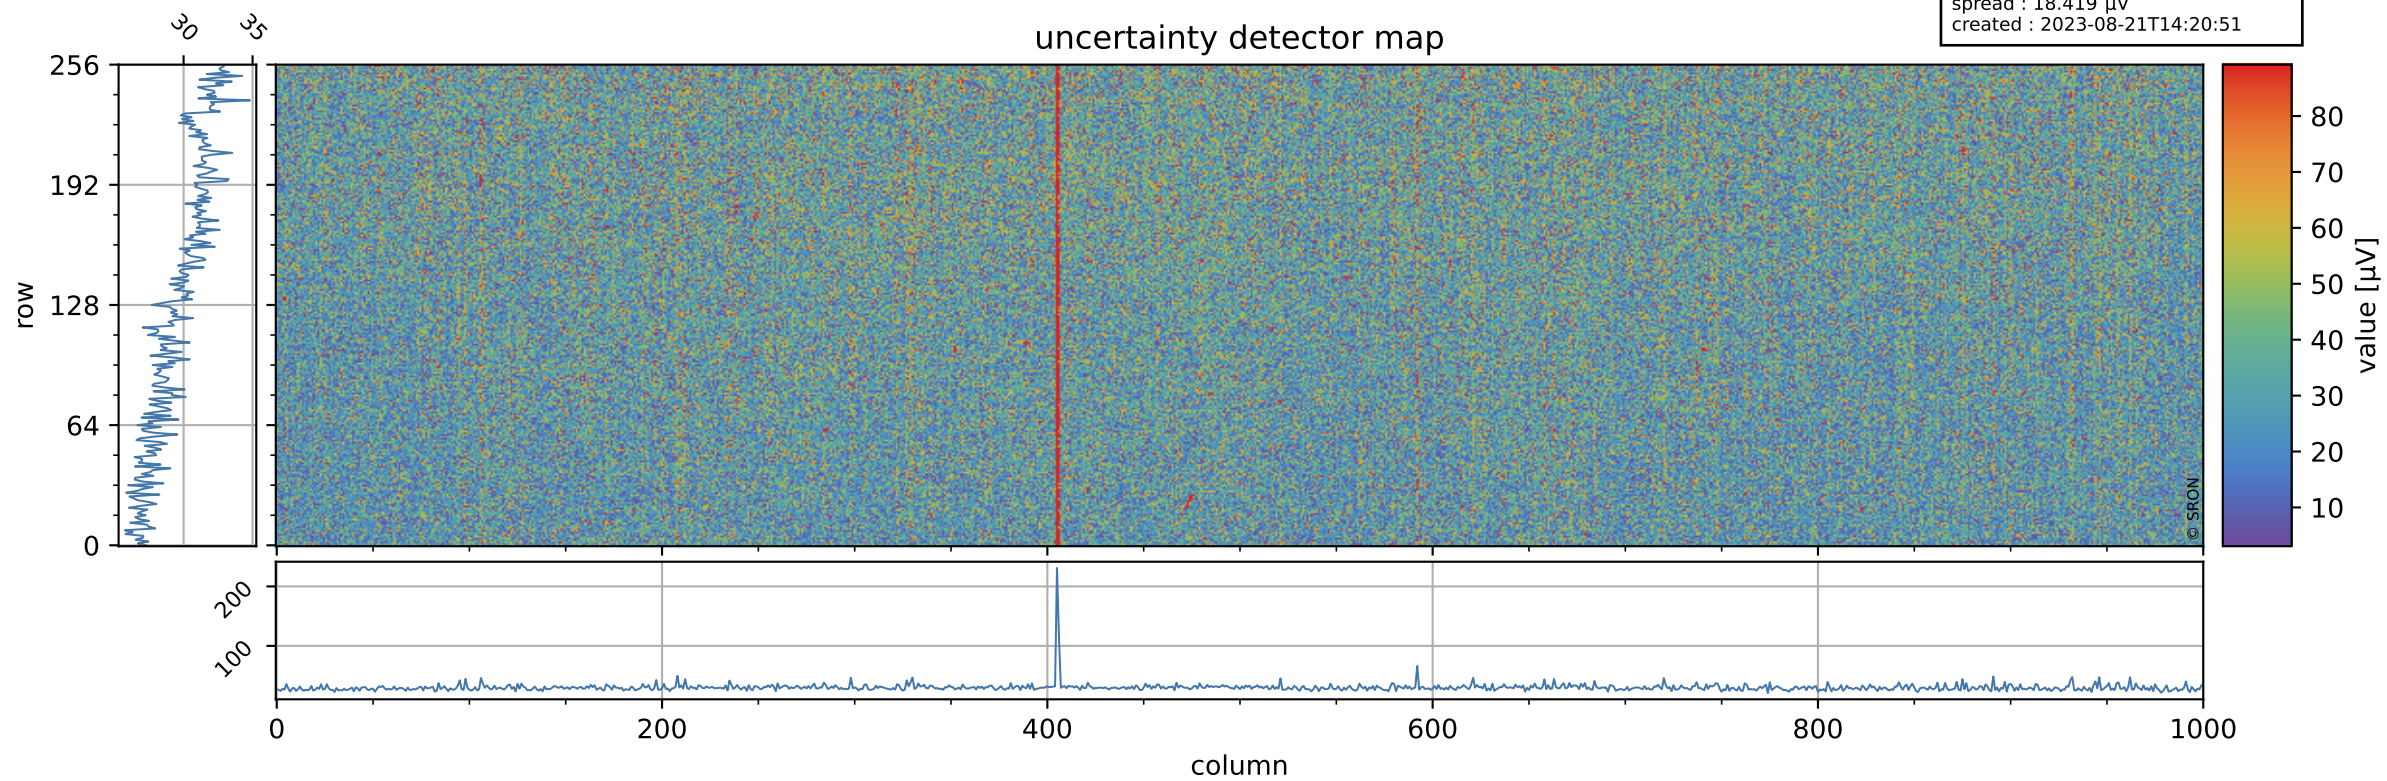

# Tropomi SWIR offset (official)

orbits : 19 in [6307, 6352]  
coverage : 2019-01-01 / 2019-01-04  
median : 0.52602 V  
spread : 0.035924 V  
created : 2023-08-21T14:20:51

## value detector map

# Tropomi SWIR offset (official)

orbits : 19 in [6307, 6352]  
coverage : 2019-01-01 / 2019-01-04  
median : 30.242  $\mu\text{V}$   
spread : 18.419  $\mu\text{V}$   
created : 2023-08-21T14:20:51

# Tropomi SWIR offset (official) ground-tracks of Sentinel-5P

orbits : 19 in [6307, 6352]  
coverage : 2019-01-01 / 2019-01-04  
created : 2023-08-21T14:20:52