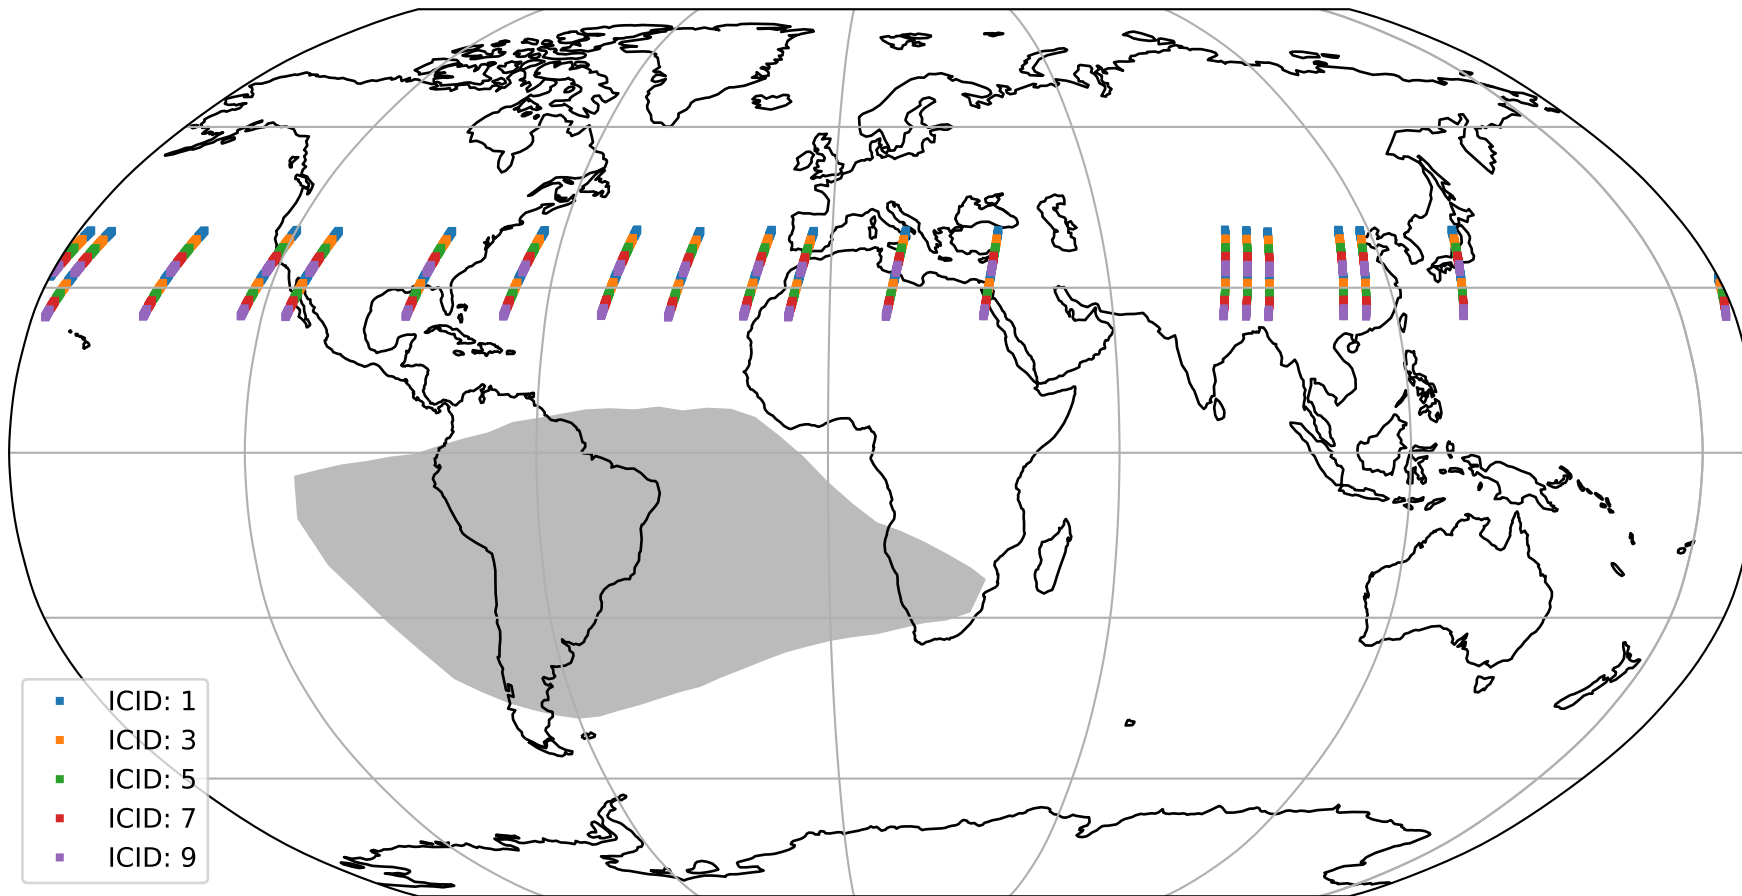

# Tropomi SWIR offset (official)

orbits : 19 in [6307, 6352]  
coverage : 2019-01-01 / 2019-01-04  
median : 30.242  $\mu\text{V}$   
spread : 18.419  $\mu\text{V}$   
created : 2023-08-21T14:20:51

# Tropomi SWIR offset (official)

orbits : 19 in [6307, 6352]  
coverage : 2019-01-01 / 2019-01-04  
median : -0.0048268 mV  
spread : 0.32021 mV  
created : 2023-08-21T14:20:52

value compared with SWIR offset CKD

# Tropomi SWIR offset (official) ground-tracks of Sentinel-5P

orbits : 19 in [6307, 6352]  
coverage : 2019-01-01 / 2019-01-04  
created : 2023-08-21T14:20:52

# Tropomi SWIR offset (official)

orbits : [2827, 6352]  
coverage : 2018-04-30 / 2019-01-04  
created : 2023-08-21T14:20:52