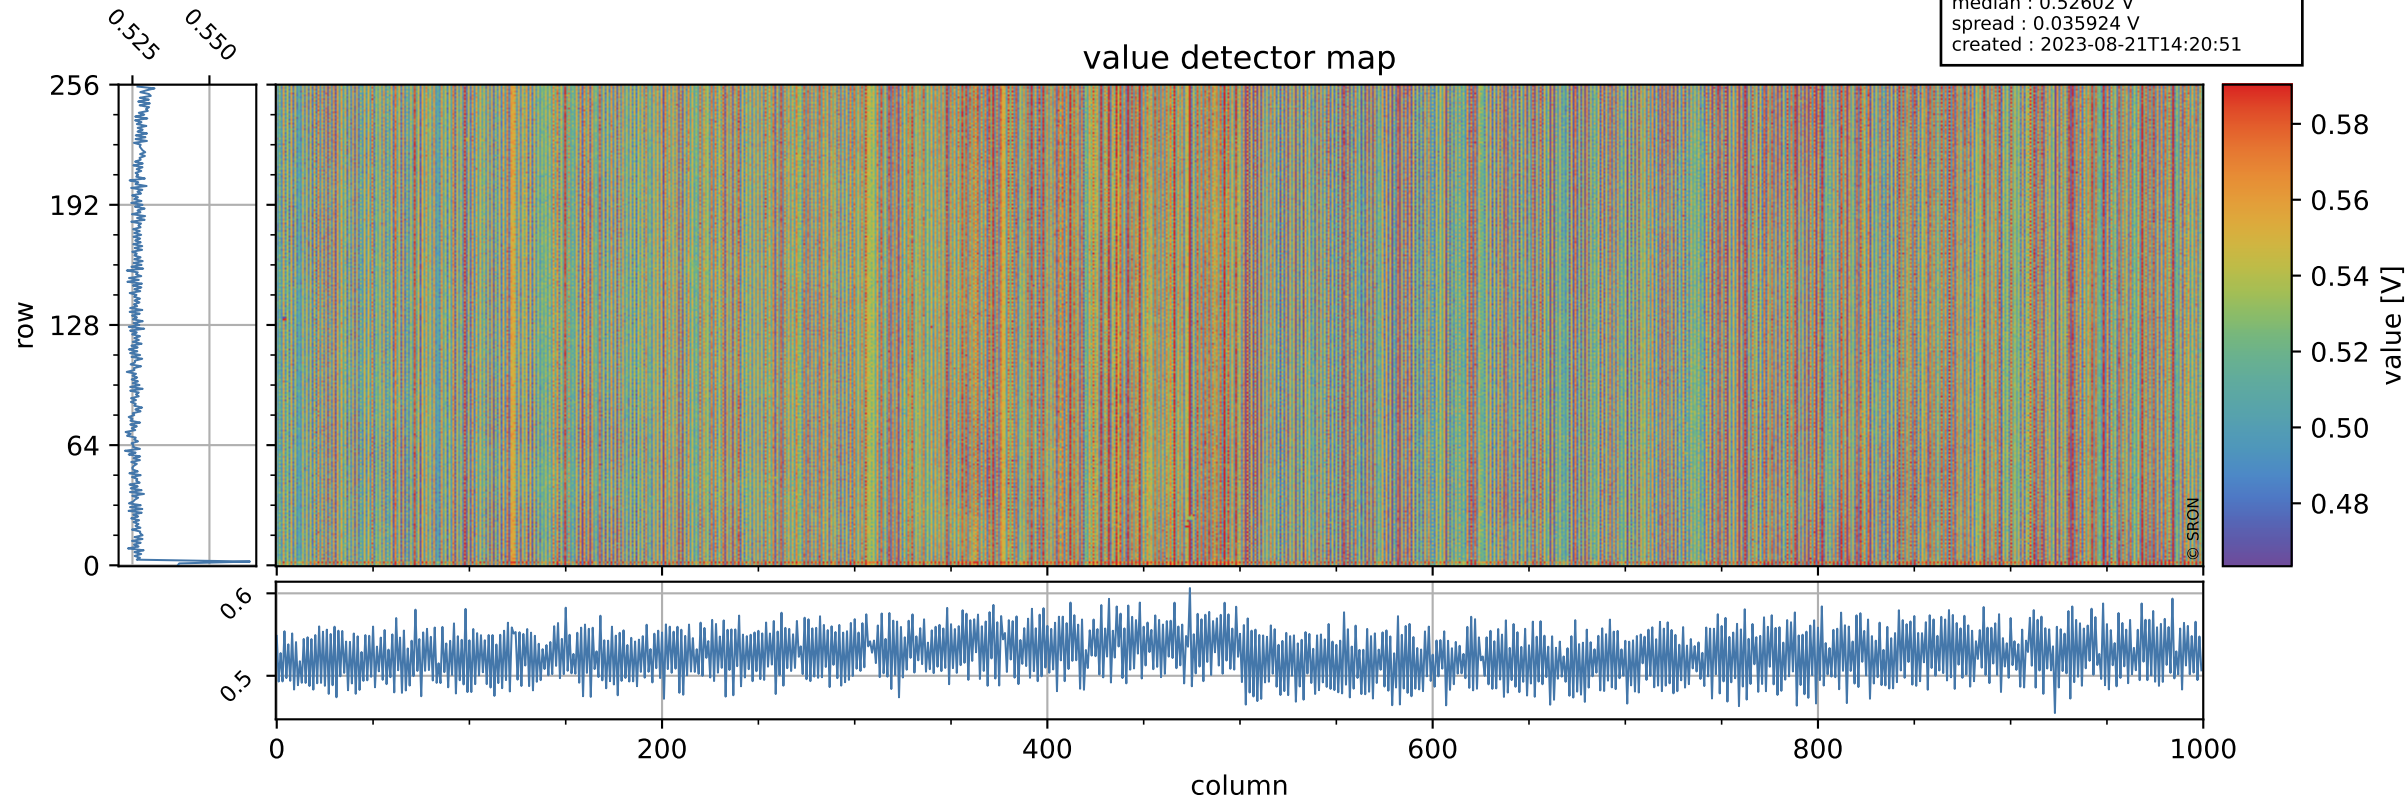

# Tropomi SWIR offset (official)

orbits : 19 in [6307, 6352]  
coverage : 2019-01-01 / 2019-01-04  
median : 0.52602 V  
spread : 0.035924 V  
created : 2023-08-21T14:20:51

## value detector map

# Tropomi SWIR offset (official)

orbits : 19 in [6307, 6352]  
coverage : 2019-01-01 / 2019-01-04  
median : 30.242  $\mu\text{V}$   
spread : 18.419  $\mu\text{V}$   
created : 2023-08-21T14:20:51

# Tropomi SWIR offset (official) ground-tracks of Sentinel-5P

orbits : 19 in [6307, 6352]  
coverage : 2019-01-01 / 2019-01-04  
created : 2023-08-21T14:20:52