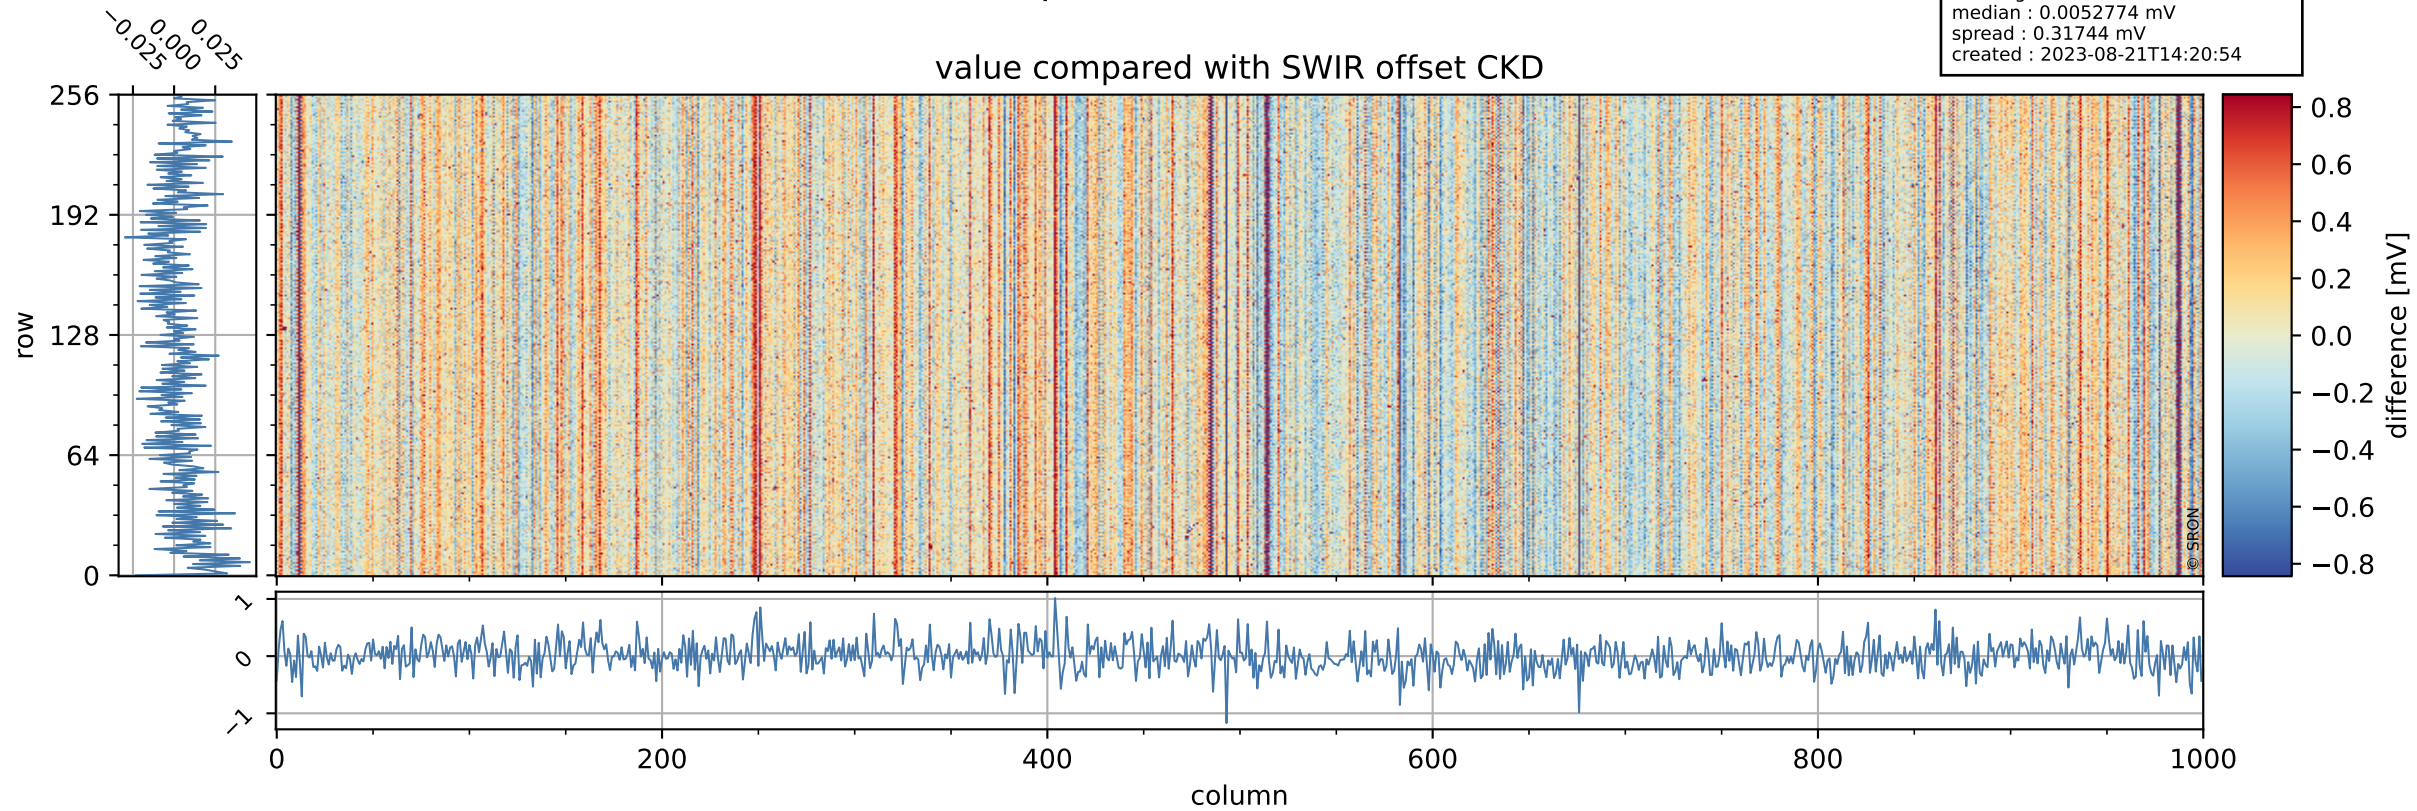

Tropomi SWIR offset (official)

orbits : 20 in [6322, 6367]
coverage : 2019-01-02 / 2019-01-05
median : 0.52603 V
spread : 0.035923 V
created : 2023-08-21T14:20:53

value detector map

Tropomi SWIR offset (official)

orbits : 20 in [6322, 6367]
coverage : 2019-01-02 / 2019-01-05
median : 30.132 μV
spread : 18.412 μV
created : 2023-08-21T14:20:53

Tropomi SWIR offset (official)

value compared with SWIR offset CKD

orbits : 20 in [6322, 6367]
coverage : 2019-01-02 / 2019-01-05
median : 0.0052774 mV
spread : 0.31744 mV
created : 2023-08-21T14:20:54

Tropomi SWIR offset (official) ground-tracks of Sentinel-5P

orbits : 20 in [6322, 6367]
coverage : 2019-01-02 / 2019-01-05
created : 2023-08-21T14:20:54

Tropomi SWIR offset (official)

orbits : [2827, 6367]
coverage : 2018-04-30 / 2019-01-05
created : 2023-08-21T14:20:54

trend of detector median & temperatures