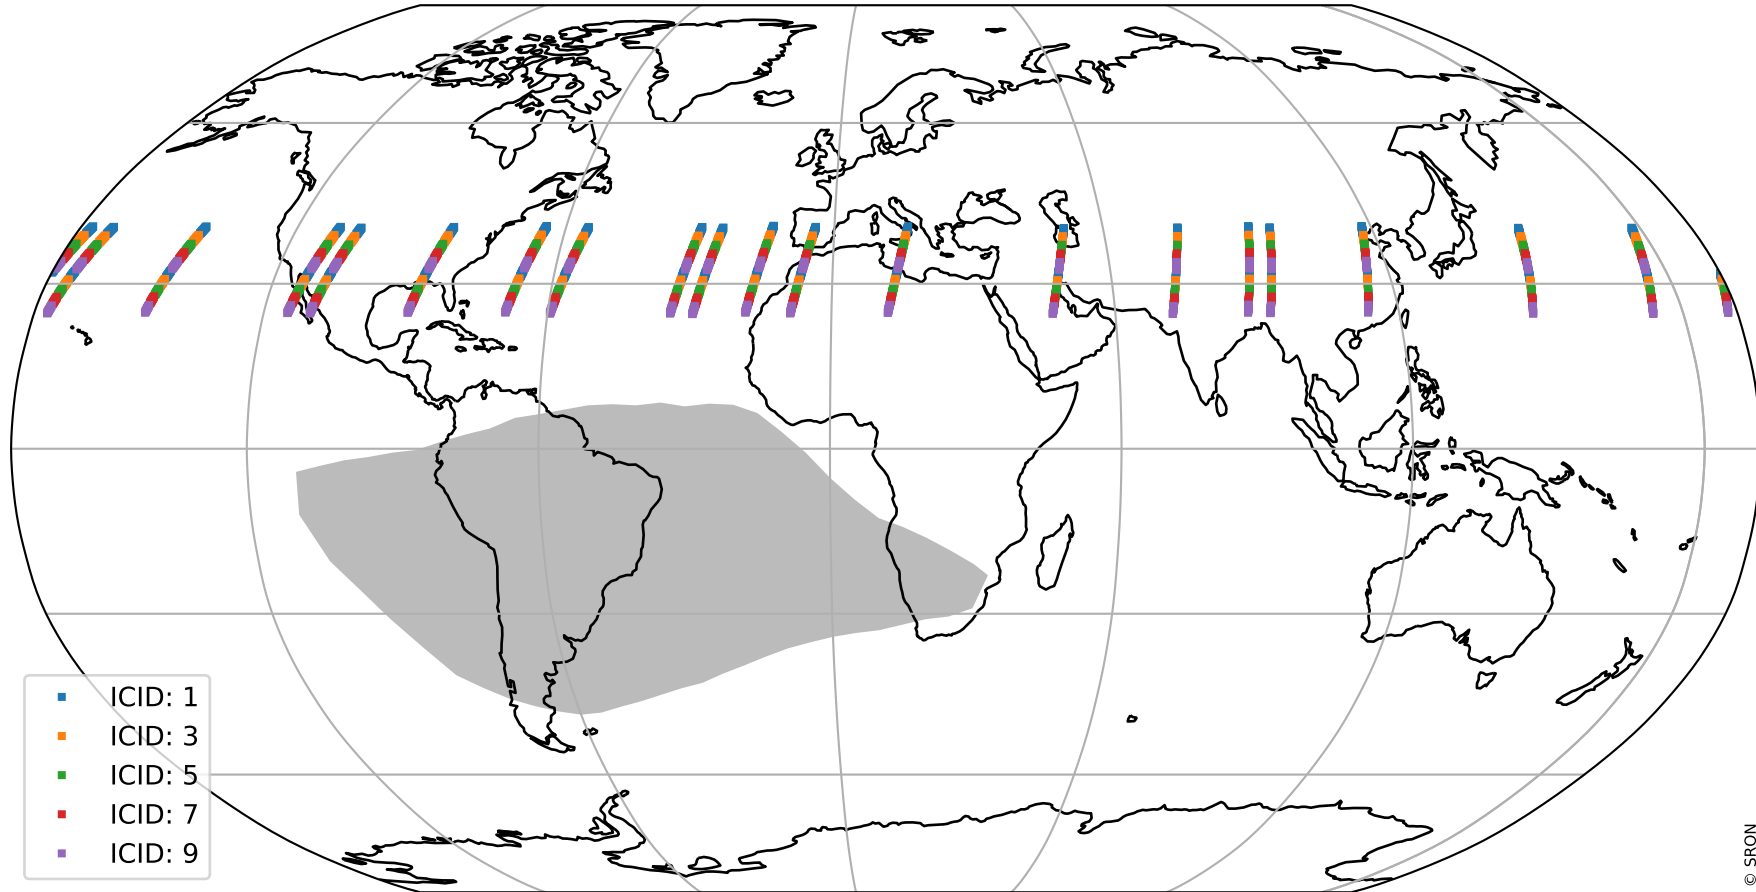

Tropomi SWIR offset (official)

orbits : 20 in [6322, 6367]
coverage : 2019-01-02 / 2019-01-05
median : 0.52603 V
spread : 0.035923 V
created : 2023-08-21T14:20:53

value detector map

Tropomi SWIR offset (official)

orbits : 20 in [6322, 6367]
coverage : 2019-01-02 / 2019-01-05
median : 30.132 μV
spread : 18.412 μV
created : 2023-08-21T14:20:53

Tropomi SWIR offset (official)

value compared with SWIR offset CKD

orbits : 20 in [6322, 6367]
coverage : 2019-01-02 / 2019-01-05
median : 0.0052774 mV
spread : 0.31744 mV
created : 2023-08-21T14:20:54

Tropomi SWIR offset (official) ground-tracks of Sentinel-5P

orbits : 20 in [6322, 6367]
coverage : 2019-01-02 / 2019-01-05
created : 2023-08-21T14:20:54

Tropomi SWIR offset (official)

orbits : [2827, 6367]
coverage : 2018-04-30 / 2019-01-05
created : 2023-08-21T14:20:54

trend of detector median & temperatures