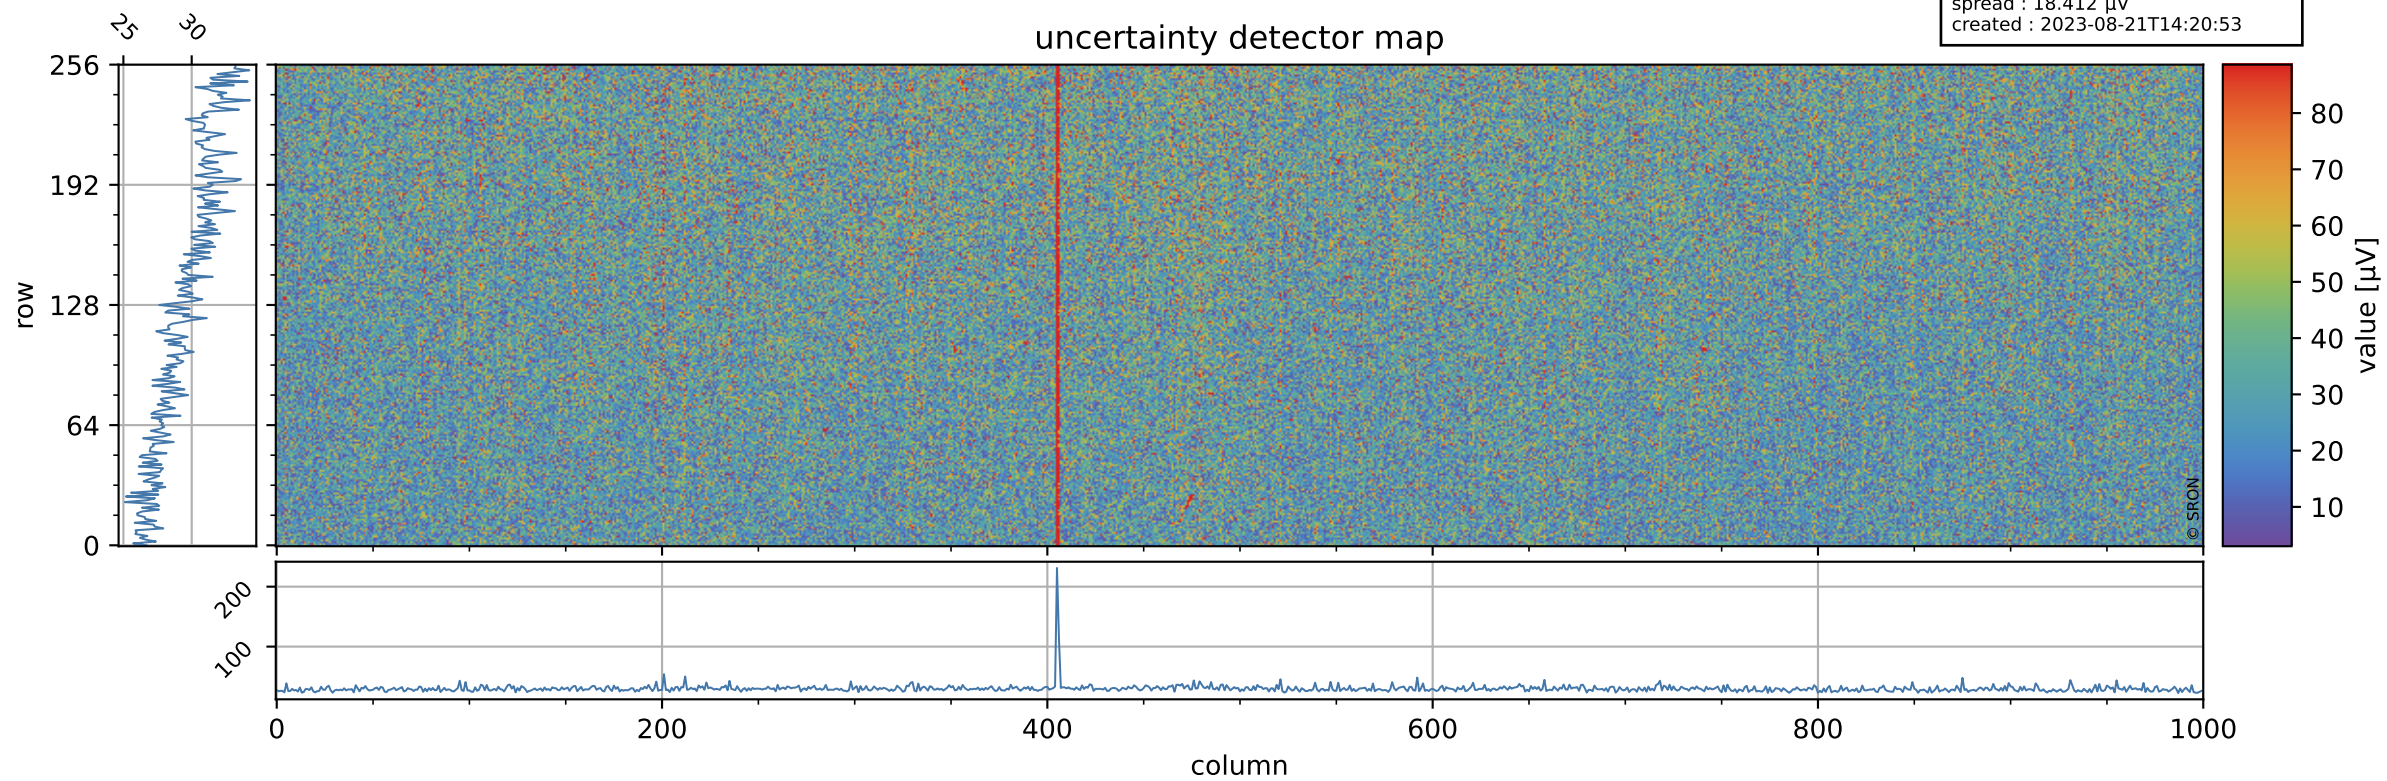

Tropomi SWIR offset (official)

orbits : 20 in [6322, 6367]
coverage : 2019-01-02 / 2019-01-05
median : 0.52603 V
spread : 0.035923 V
created : 2023-08-21T14:20:53

value detector map

Tropomi SWIR offset (official)

orbits : 20 in [6322, 6367]
coverage : 2019-01-02 / 2019-01-05
median : 30.132 μV
spread : 18.412 μV
created : 2023-08-21T14:20:53

Tropomi SWIR offset (official)

value compared with SWIR offset CKD

orbits : 20 in [6322, 6367]
coverage : 2019-01-02 / 2019-01-05
median : 0.0052774 mV
spread : 0.31744 mV
created : 2023-08-21T14:20:54

Tropomi SWIR offset (official) ground-tracks of Sentinel-5P

orbits : 20 in [6322, 6367]
coverage : 2019-01-02 / 2019-01-05
created : 2023-08-21T14:20:54

Tropomi SWIR offset (official)

orbits : [2827, 6367]
coverage : 2018-04-30 / 2019-01-05
created : 2023-08-21T14:20:54