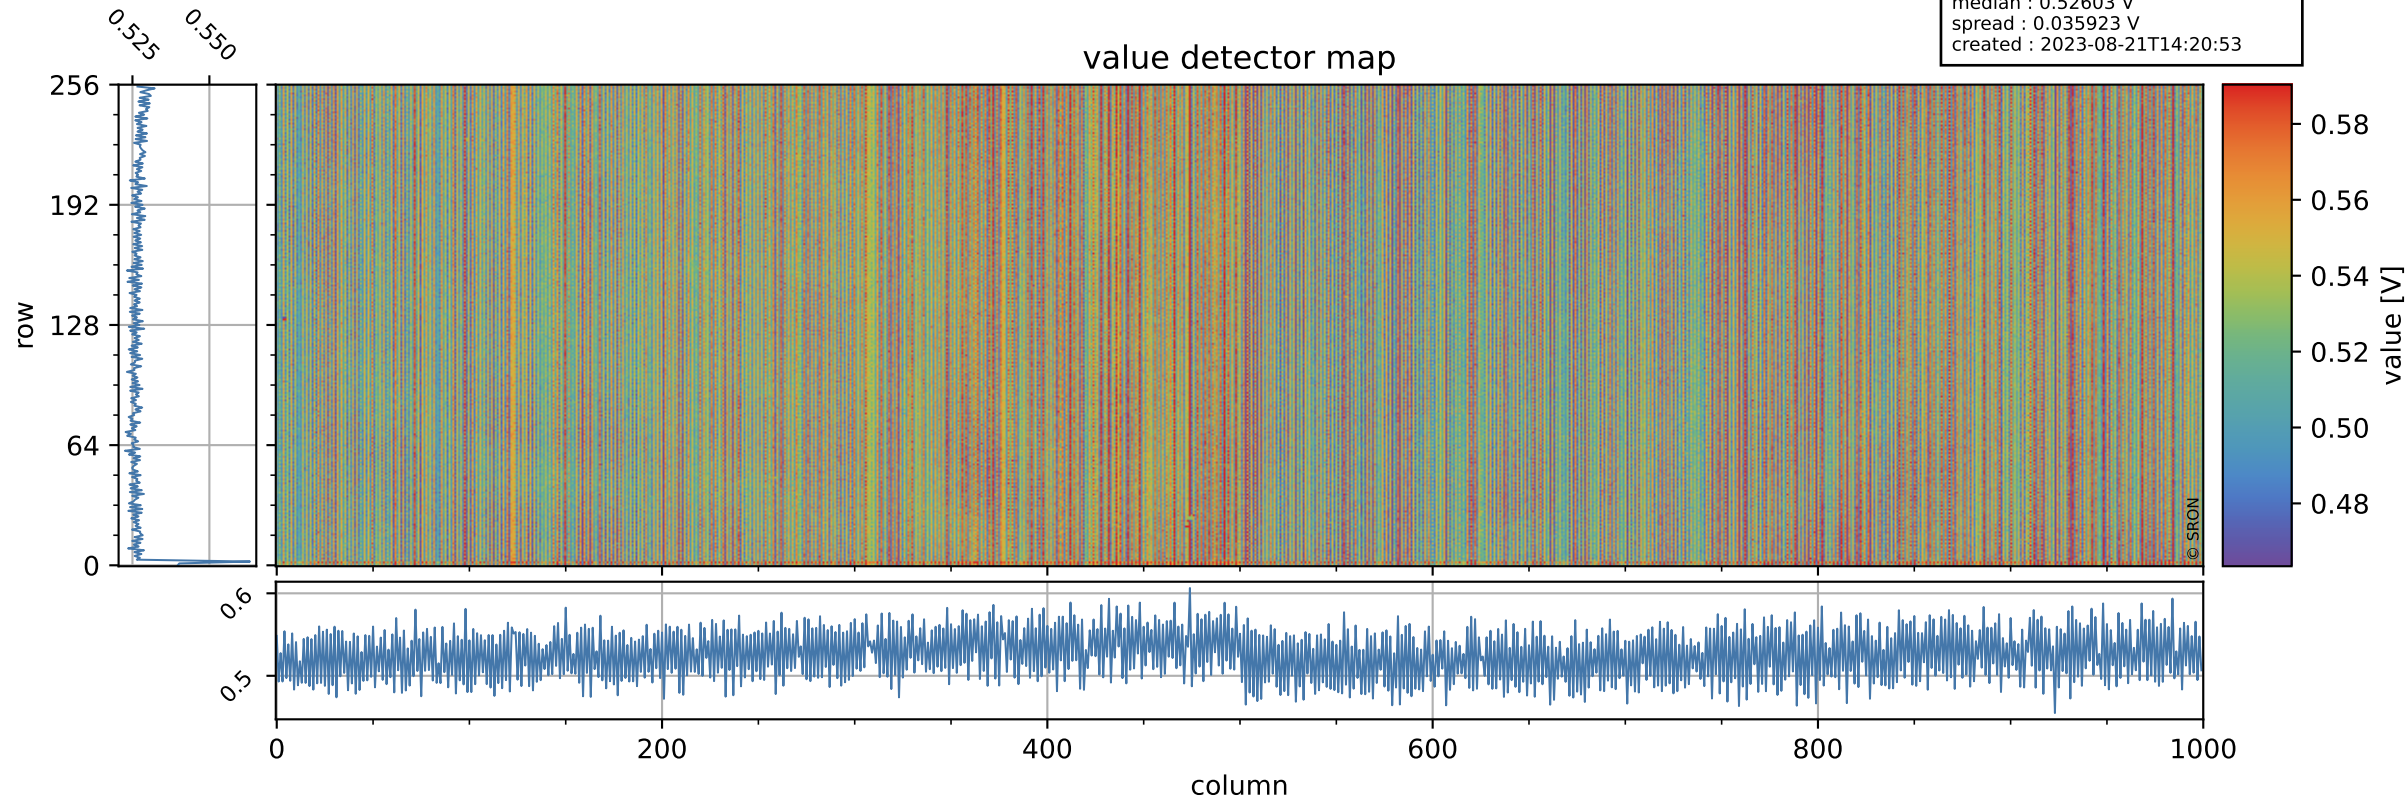

Tropomi SWIR offset (official)

orbits : 20 in [6322, 6367]
coverage : 2019-01-02 / 2019-01-05
median : 0.52603 V
spread : 0.035923 V
created : 2023-08-21T14:20:53

value detector map

Tropomi SWIR offset (official)

orbits : 20 in [6322, 6367]
coverage : 2019-01-02 / 2019-01-05
median : 30.132 μV
spread : 18.412 μV
created : 2023-08-21T14:20:53

Tropomi SWIR offset (official)

value compared with SWIR offset CKD

orbits : 20 in [6322, 6367]
coverage : 2019-01-02 / 2019-01-05
median : 0.0052774 mV
spread : 0.31744 mV
created : 2023-08-21T14:20:54

Tropomi SWIR offset (official) ground-tracks of Sentinel-5P

orbits : 20 in [6322, 6367]
coverage : 2019-01-02 / 2019-01-05
created : 2023-08-21T14:20:54

Tropomi SWIR offset (official)

orbits : [2827, 6367]
coverage : 2018-04-30 / 2019-01-05
created : 2023-08-21T14:20:54

trend of detector median & temperatures