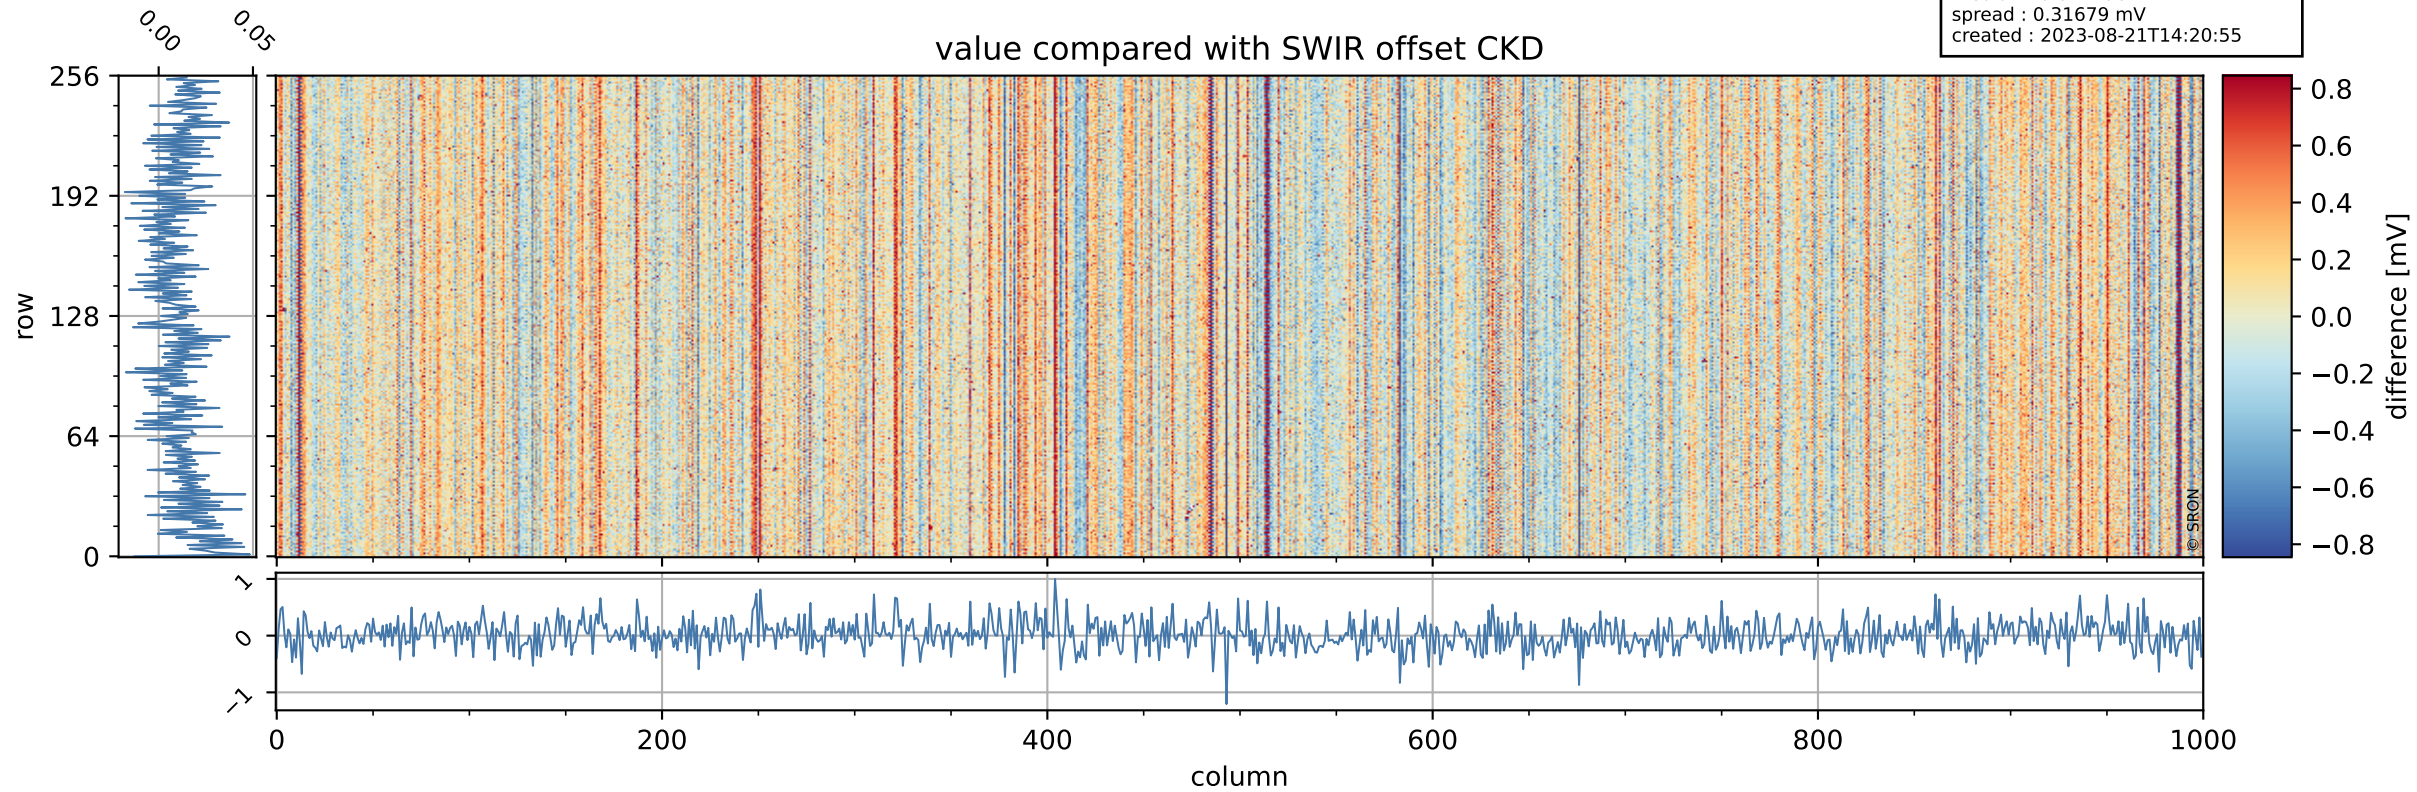

## value detector map

# Tropomi SWIR offset (official)

orbits : 19 in [6337, 6382]  
coverage : 2019-01-03 / 2019-01-06  
median : 30.077  $\mu\text{V}$   
spread : 18.369  $\mu\text{V}$   
created : 2023-08-21T14:20:55

# Tropomi SWIR offset (official)

orbits : 19 in [6337, 6382]  
coverage : 2019-01-03 / 2019-01-06  
median : 0.012796 mV  
spread : 0.31679 mV  
created : 2023-08-21T14:20:55

value compared with SWIR offset CKD

# Tropomi SWIR offset (official) ground-tracks of Sentinel-5P

orbits : 19 in [6337, 6382]  
coverage : 2019-01-03 / 2019-01-06  
created : 2023-08-21T14:20:56