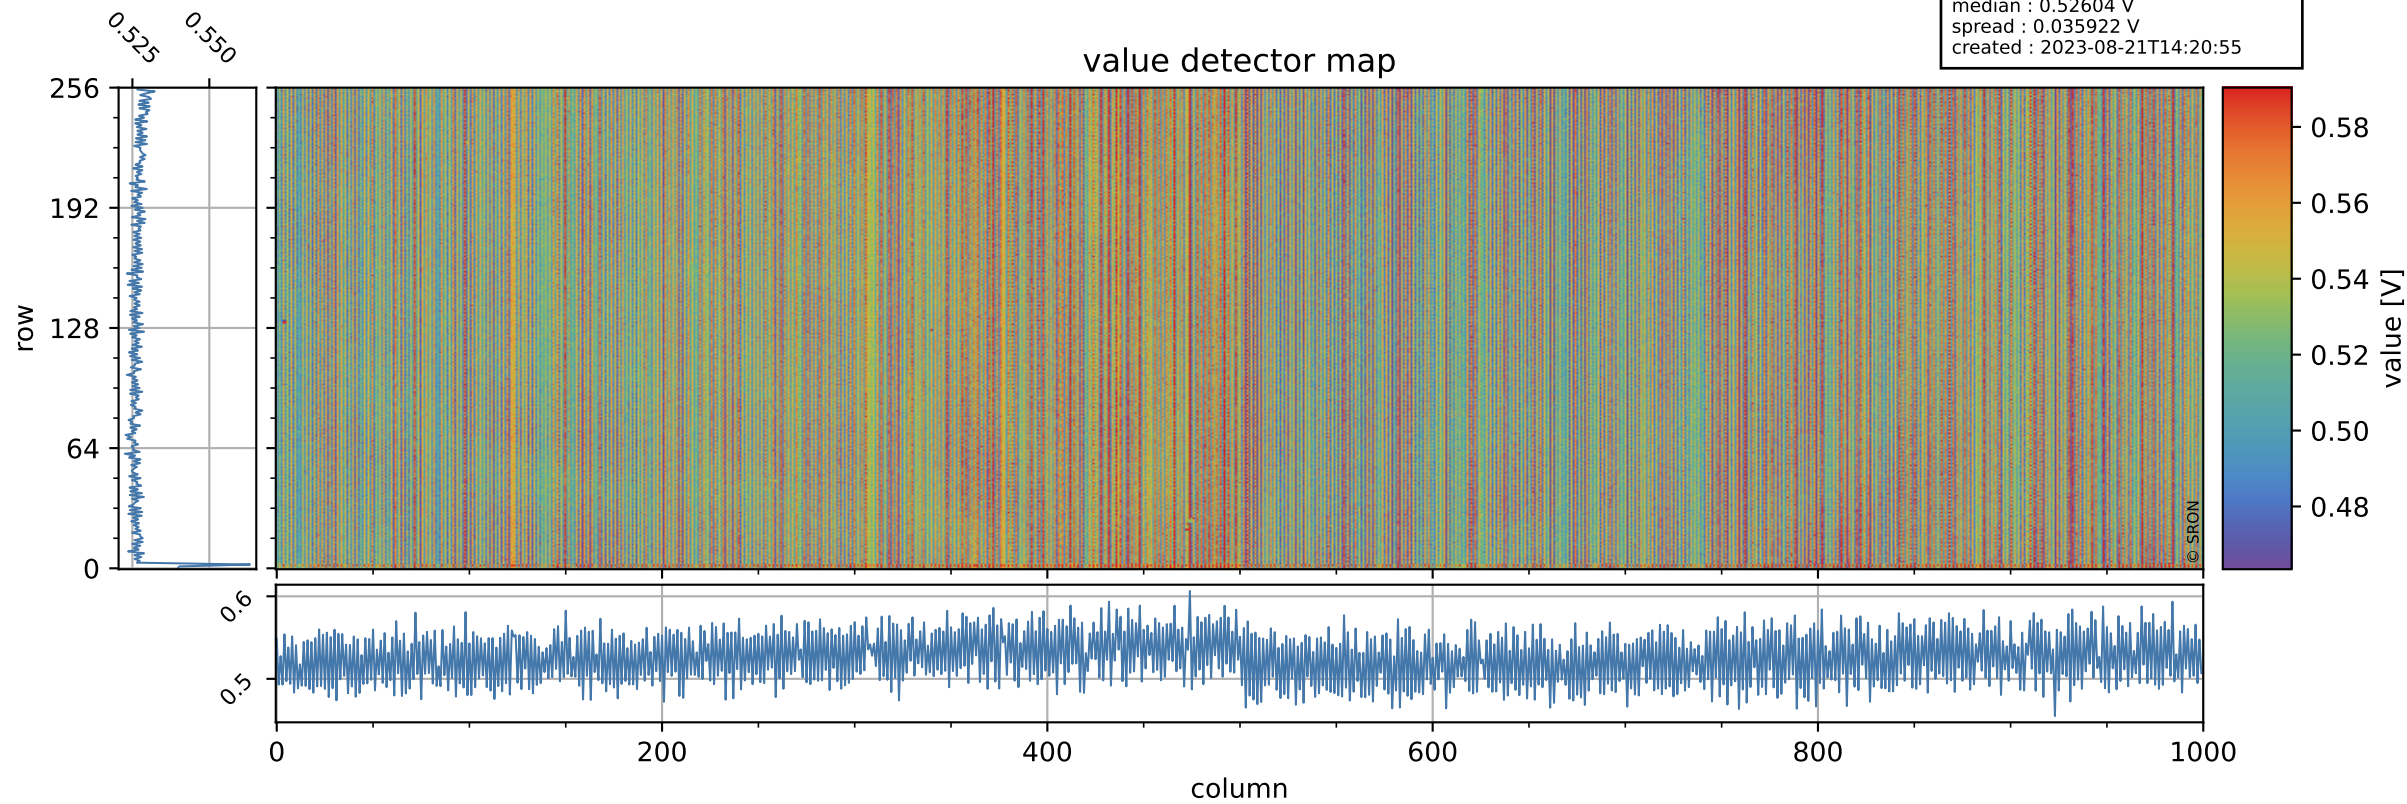

# Tropomi SWIR offset (official)

orbits : 19 in [6337, 6382]  
coverage : 2019-01-03 / 2019-01-06  
median : 0.52604 V  
spread : 0.035922 V  
created : 2023-08-21T14:20:55

## value detector map

# Tropomi SWIR offset (official)

orbits : 19 in [6337, 6382]  
coverage : 2019-01-03 / 2019-01-06  
median : 30.077  $\mu\text{V}$   
spread : 18.369  $\mu\text{V}$   
created : 2023-08-21T14:20:55

# Tropomi SWIR offset (official) ground-tracks of Sentinel-5P

orbits : 19 in [6337, 6382]  
coverage : 2019-01-03 / 2019-01-06  
created : 2023-08-21T14:20:56