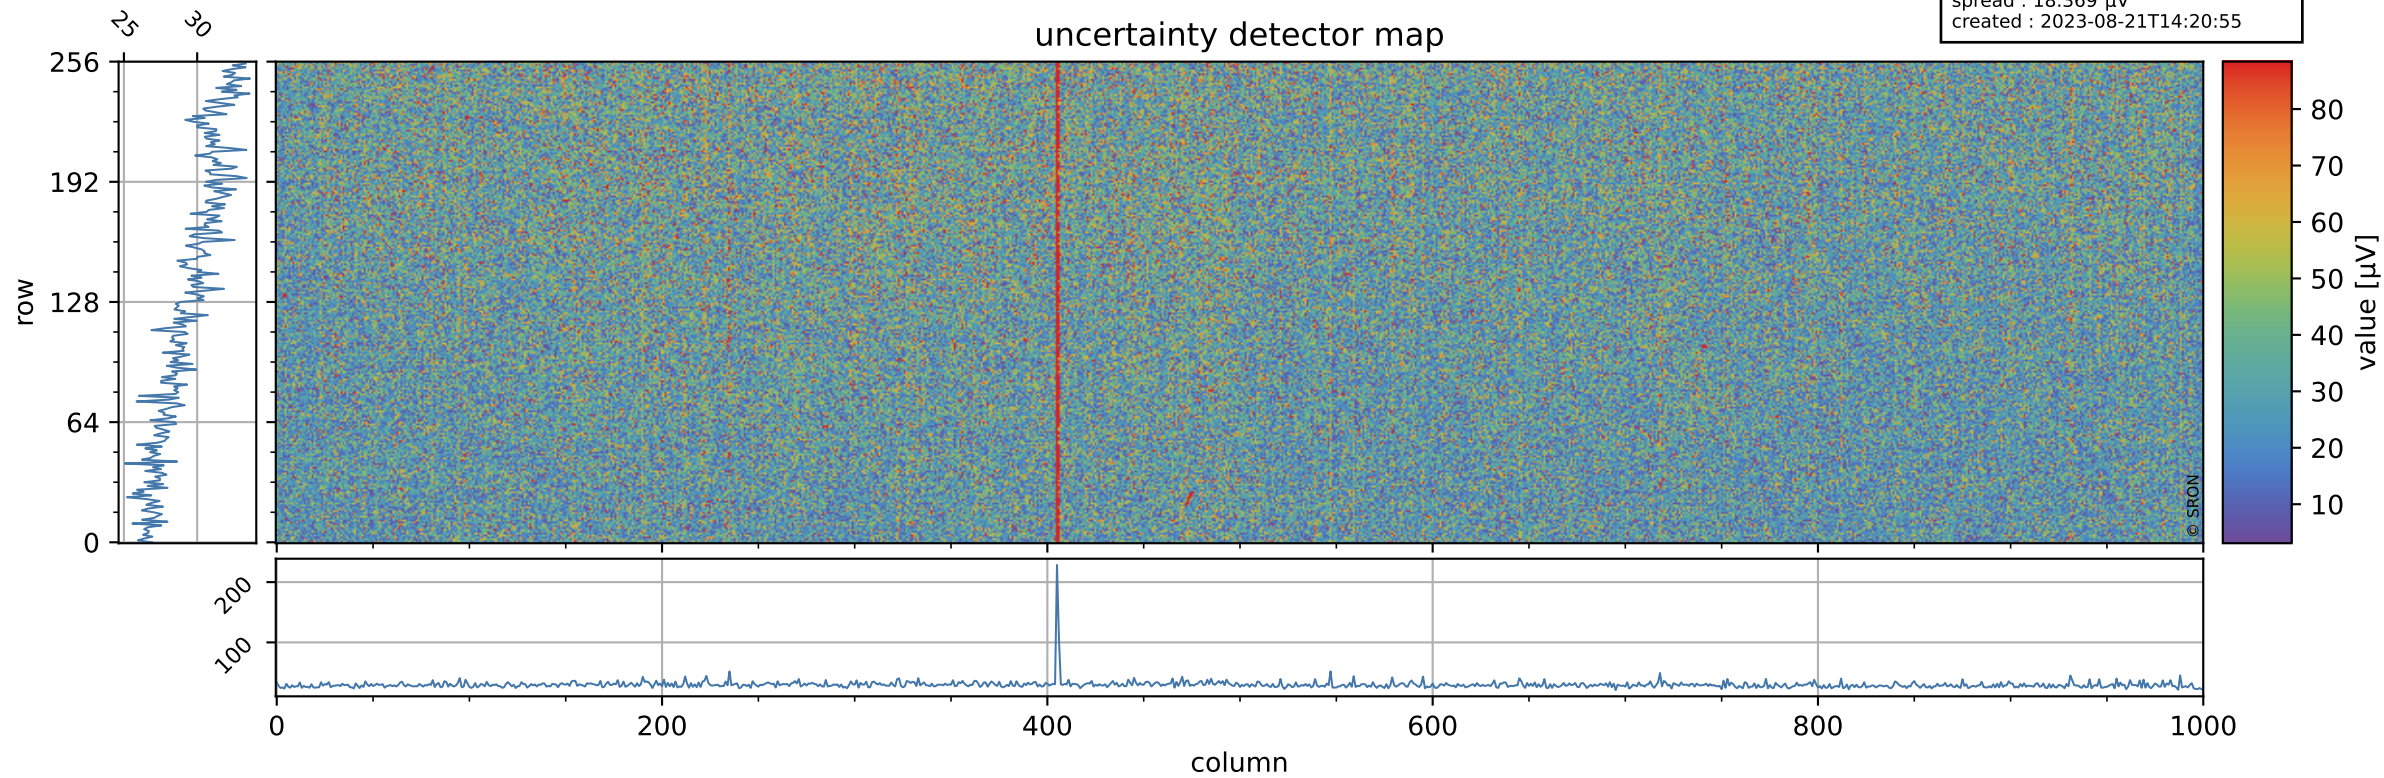

# Tropomi SWIR offset (official)

orbits : 19 in [6337, 6382]  
coverage : 2019-01-03 / 2019-01-06  
median : 0.52604 V  
spread : 0.035922 V  
created : 2023-08-21T14:20:55

## value detector map

# Tropomi SWIR offset (official)

orbits : 19 in [6337, 6382]  
coverage : 2019-01-03 / 2019-01-06  
median : 30.077  $\mu\text{V}$   
spread : 18.369  $\mu\text{V}$   
created : 2023-08-21T14:20:55

# Tropomi SWIR offset (official) ground-tracks of Sentinel-5P

orbits : 19 in [6337, 6382]  
coverage : 2019-01-03 / 2019-01-06  
created : 2023-08-21T14:20:56