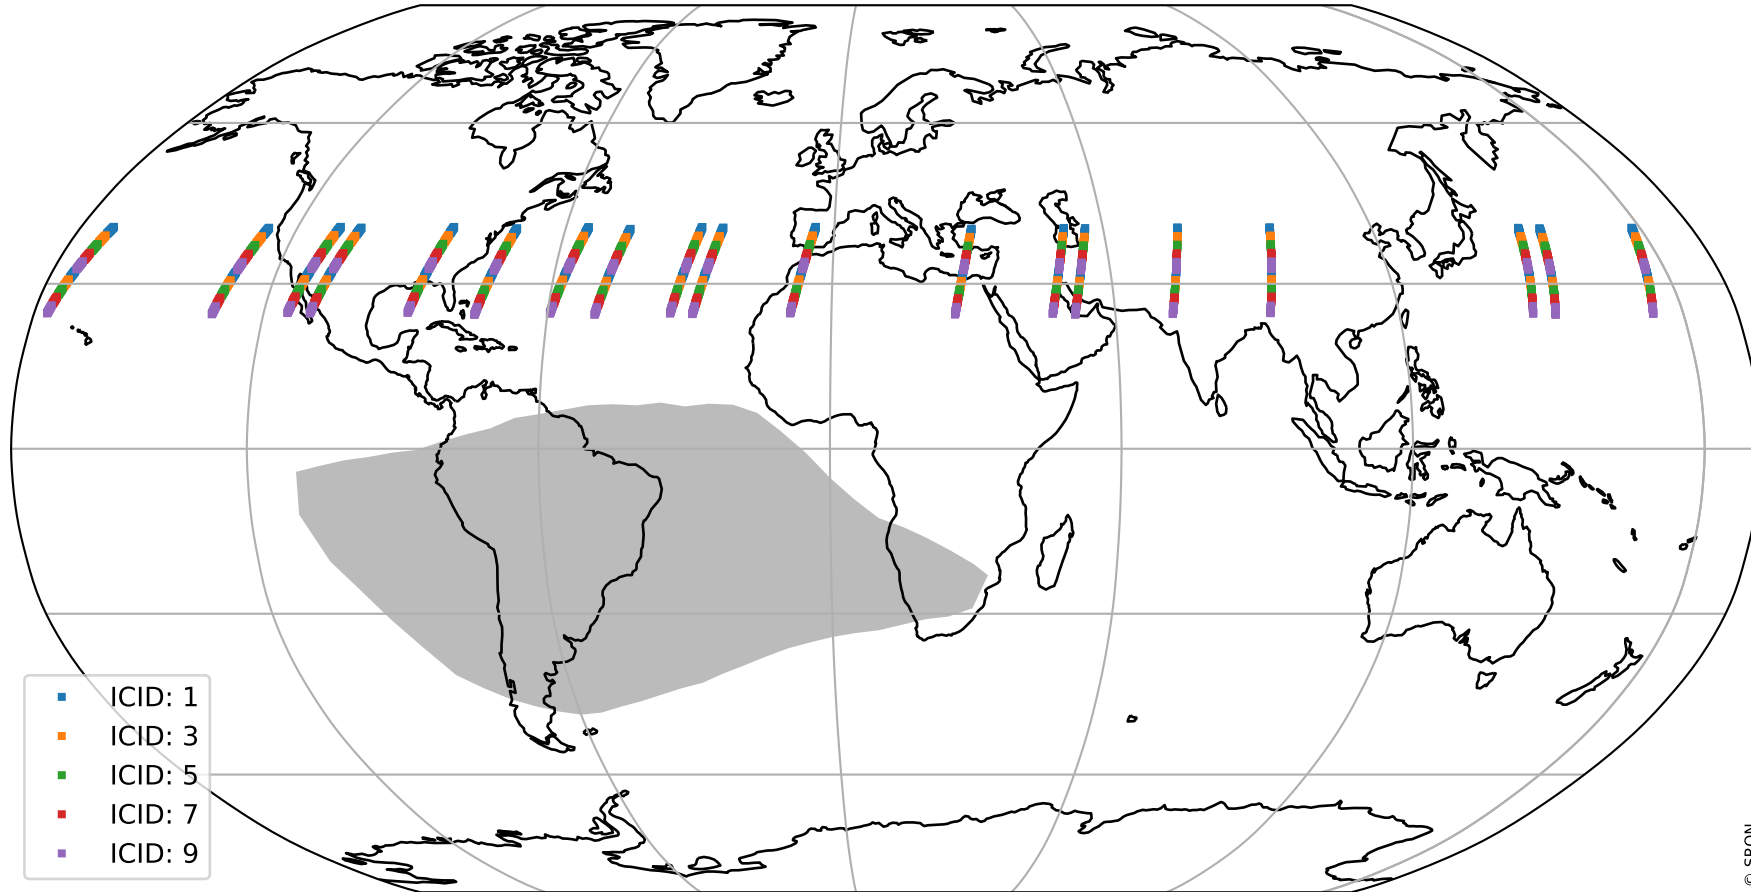

# Tropomi SWIR offset (official)

orbits : 19 in [6337, 6382]  
coverage : 2019-01-03 / 2019-01-06  
median : 30.077  $\mu\text{V}$   
spread : 18.369  $\mu\text{V}$   
created : 2023-08-21T14:20:55

# Tropomi SWIR offset (official)

orbits : 19 in [6337, 6382]  
coverage : 2019-01-03 / 2019-01-06  
median : 0.012796 mV  
spread : 0.31679 mV  
created : 2023-08-21T14:20:55

value compared with SWIR offset CKD

# Tropomi SWIR offset (official) ground-tracks of Sentinel-5P

orbits : 19 in [6337, 6382]  
coverage : 2019-01-03 / 2019-01-06  
created : 2023-08-21T14:20:56

# Tropomi SWIR offset (official)

orbits : [2827, 6382]  
coverage : 2018-04-30 / 2019-01-06  
created : 2023-08-21T14:20:56