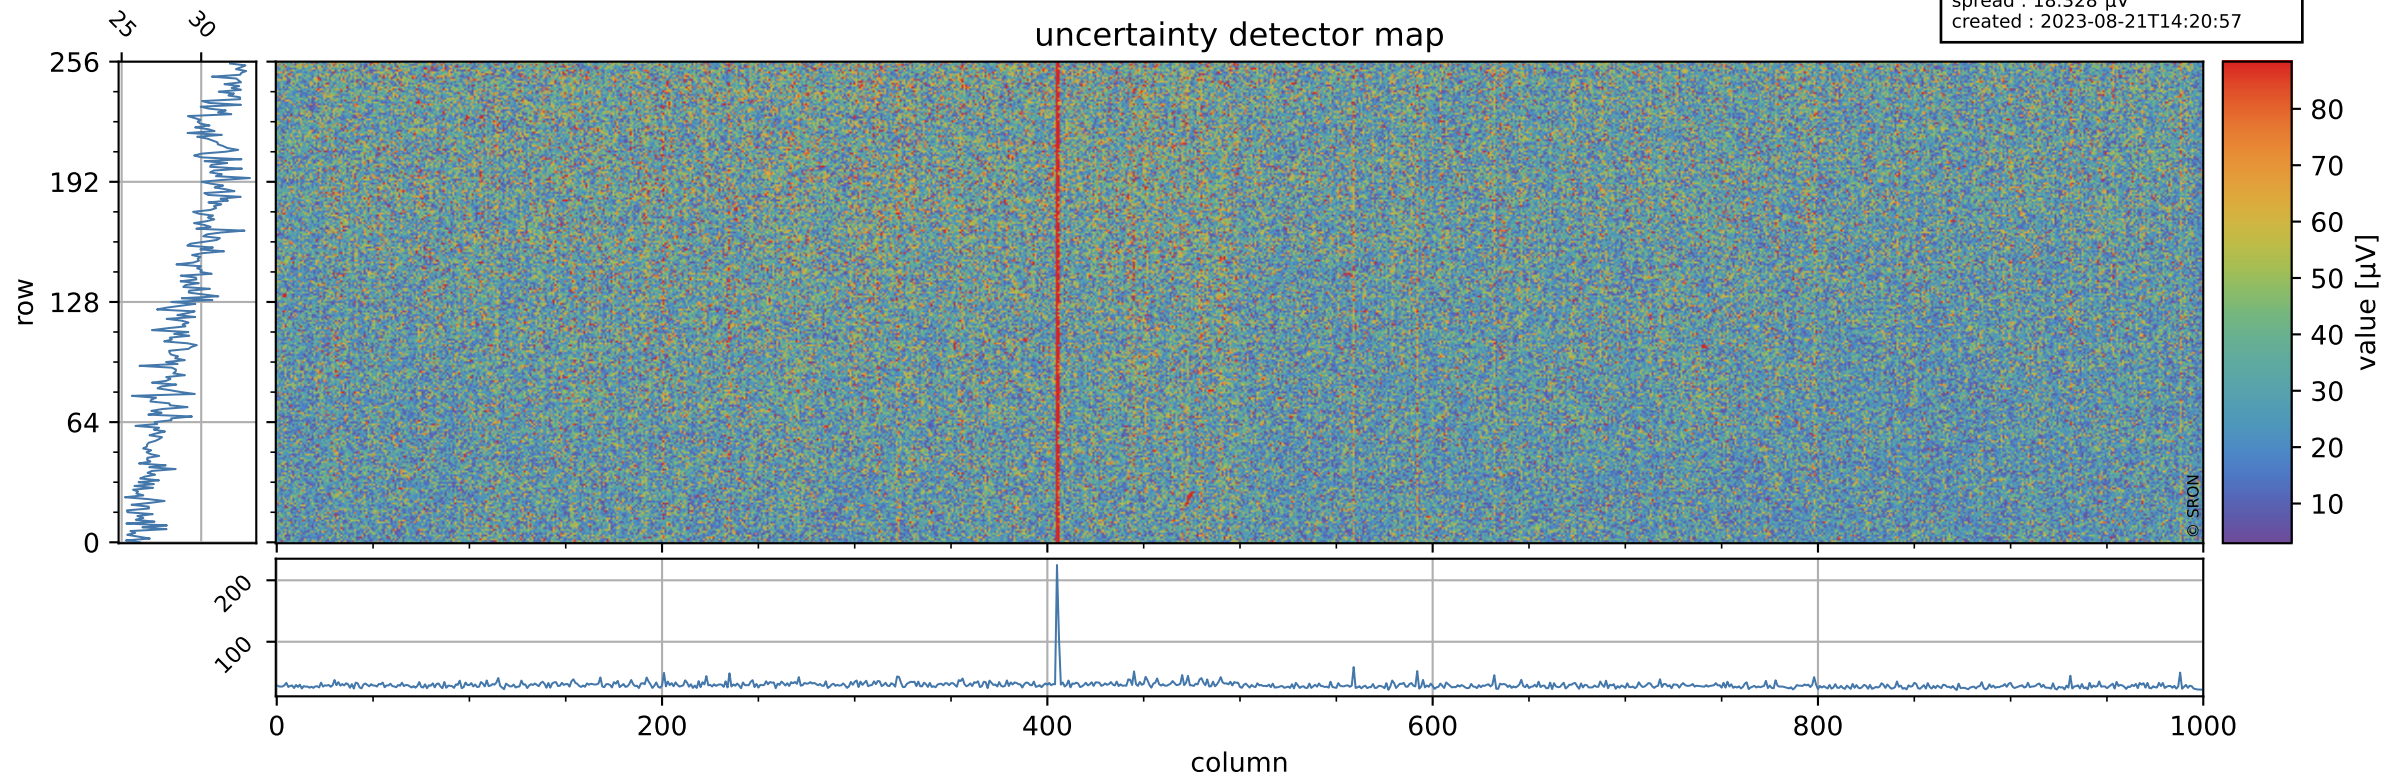

Tropomi SWIR offset (official)

orbits : 20 in [6352, 6397]
coverage : 2019-01-04 / 2019-01-07
median : 0.52603 V
spread : 0.03592 V
created : 2023-08-21T14:20:57

value detector map

Tropomi SWIR offset (official)

orbits : 20 in [6352, 6397]
coverage : 2019-01-04 / 2019-01-07
median : 29.783 μV
spread : 18.328 μV
created : 2023-08-21T14:20:57

Tropomi SWIR offset (official)

orbits : 20 in [6352, 6397]
coverage : 2019-01-04 / 2019-01-07
median : 0.010041 mV
spread : 0.31681 mV
created : 2023-08-21T14:20:57

value compared with SWIR offset CKD

Tropomi SWIR offset (official) ground-tracks of Sentinel-5P

orbits : 20 in [6352, 6397]
coverage : 2019-01-04 / 2019-01-07
created : 2023-08-21T14:20:58

Tropomi SWIR offset (official)

orbits : [2827, 6397]
coverage : 2018-04-30 / 2019-01-07
created : 2023-08-21T14:20:58

trend of detector median & temperatures