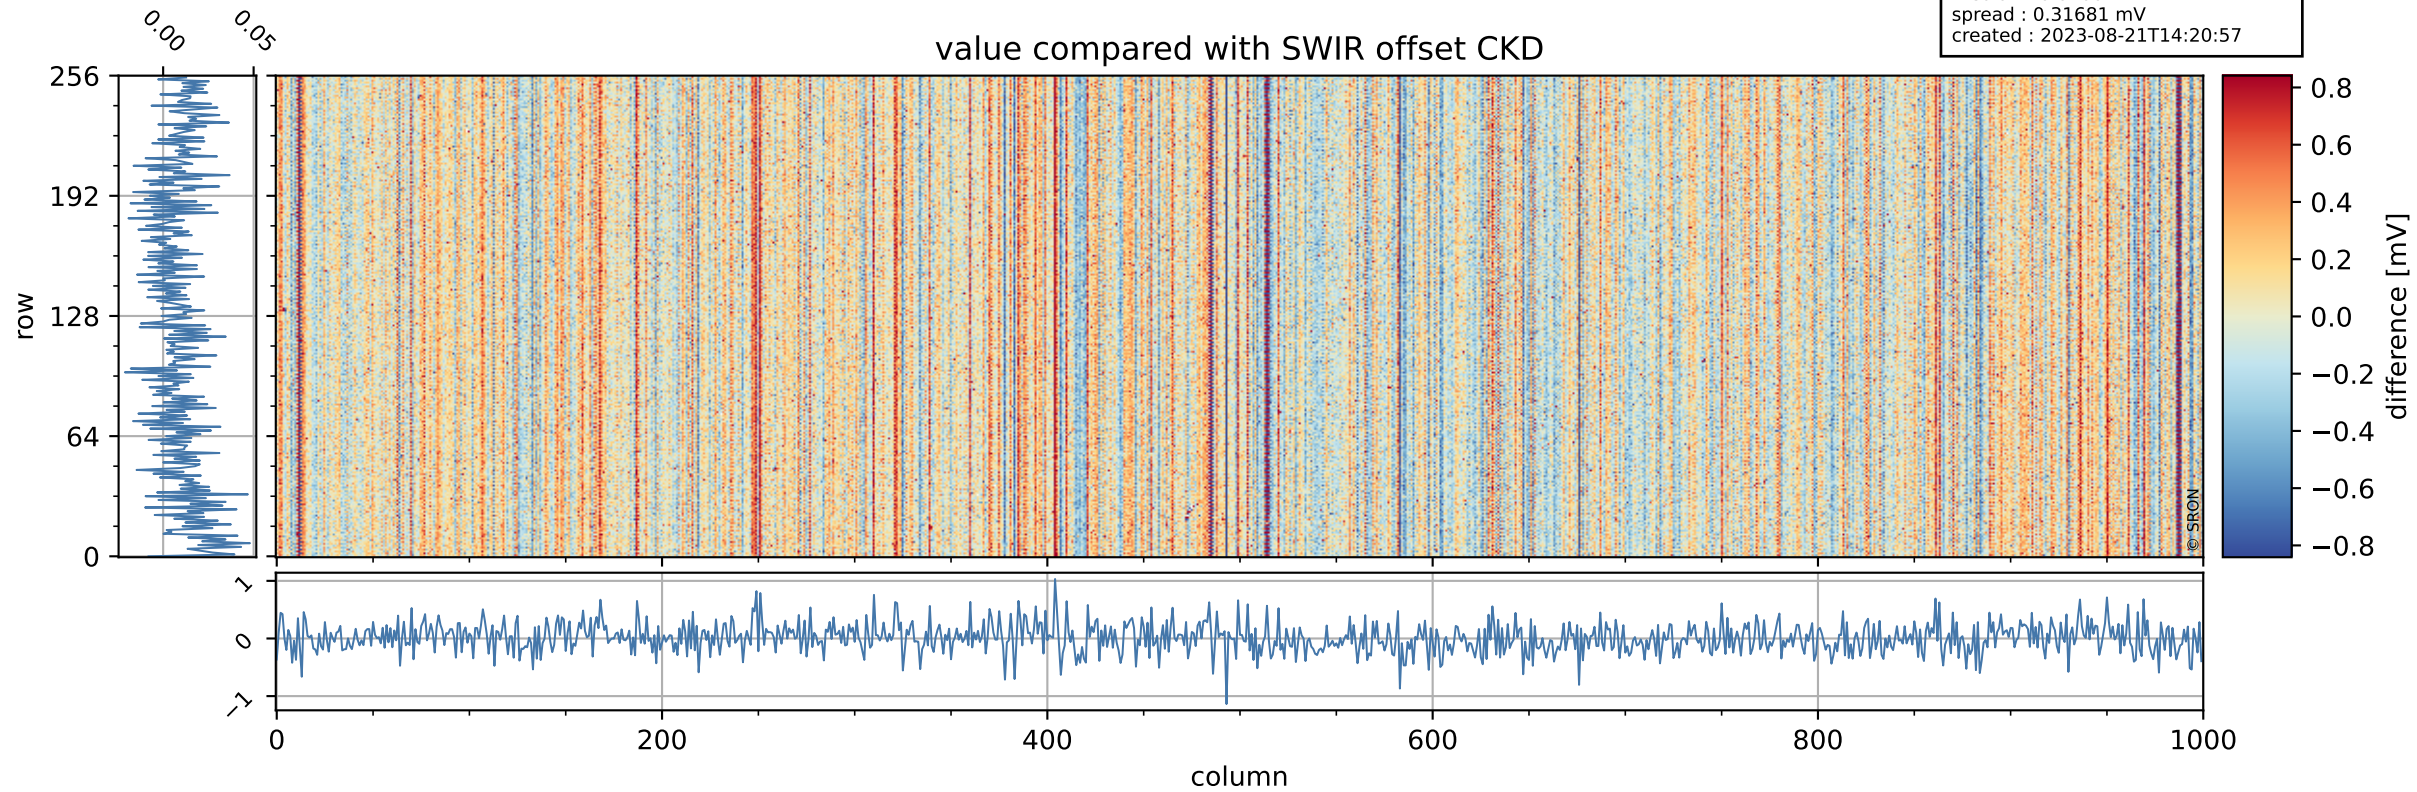

Tropomi SWIR offset (official)

orbits : 20 in [6352, 6397]
coverage : 2019-01-04 / 2019-01-07
median : 0.52603 V
spread : 0.03592 V
created : 2023-08-21T14:20:57

value detector map

Tropomi SWIR offset (official)

orbits : 20 in [6352, 6397]
coverage : 2019-01-04 / 2019-01-07
median : 29.783 μV
spread : 18.328 μV
created : 2023-08-21T14:20:57

Tropomi SWIR offset (official)

orbits : 20 in [6352, 6397]
coverage : 2019-01-04 / 2019-01-07
median : 0.010041 mV
spread : 0.31681 mV
created : 2023-08-21T14:20:57

value compared with SWIR offset CKD

Tropomi SWIR offset (official) ground-tracks of Sentinel-5P

orbits : 20 in [6352, 6397]
coverage : 2019-01-04 / 2019-01-07
created : 2023-08-21T14:20:58

Tropomi SWIR offset (official)

orbits : [2827, 6397]
coverage : 2018-04-30 / 2019-01-07
created : 2023-08-21T14:20:58

trend of detector median & temperatures