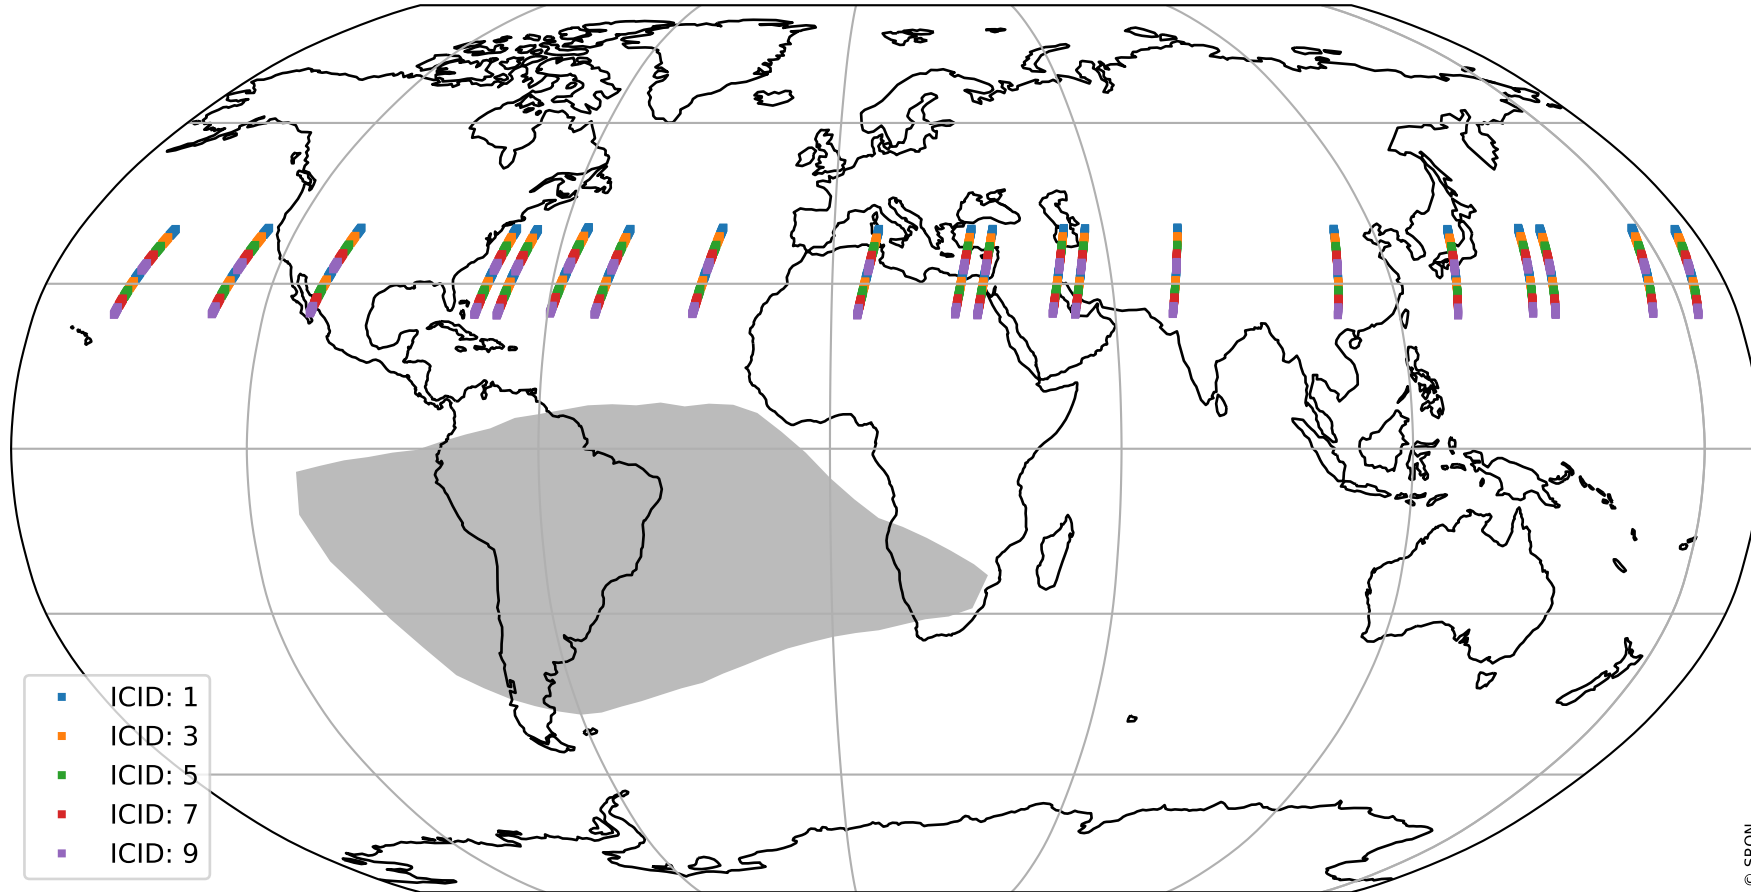

Tropomi SWIR offset (official)

orbits : 20 in [6352, 6397]
coverage : 2019-01-04 / 2019-01-07
median : 0.52603 V
spread : 0.03592 V
created : 2023-08-21T14:20:57

value detector map

Tropomi SWIR offset (official)

orbits : 20 in [6352, 6397]
coverage : 2019-01-04 / 2019-01-07
median : 29.783 μV
spread : 18.328 μV
created : 2023-08-21T14:20:57

Tropomi SWIR offset (official)

orbits : 20 in [6352, 6397]
coverage : 2019-01-04 / 2019-01-07
median : 0.010041 mV
spread : 0.31681 mV
created : 2023-08-21T14:20:57

value compared with SWIR offset CKD

Tropomi SWIR offset (official) ground-tracks of Sentinel-5P

orbits : 20 in [6352, 6397]
coverage : 2019-01-04 / 2019-01-07
created : 2023-08-21T14:20:58

Tropomi SWIR offset (official)

orbits : [2827, 6397]
coverage : 2018-04-30 / 2019-01-07
created : 2023-08-21T14:20:58

trend of detector median & temperatures