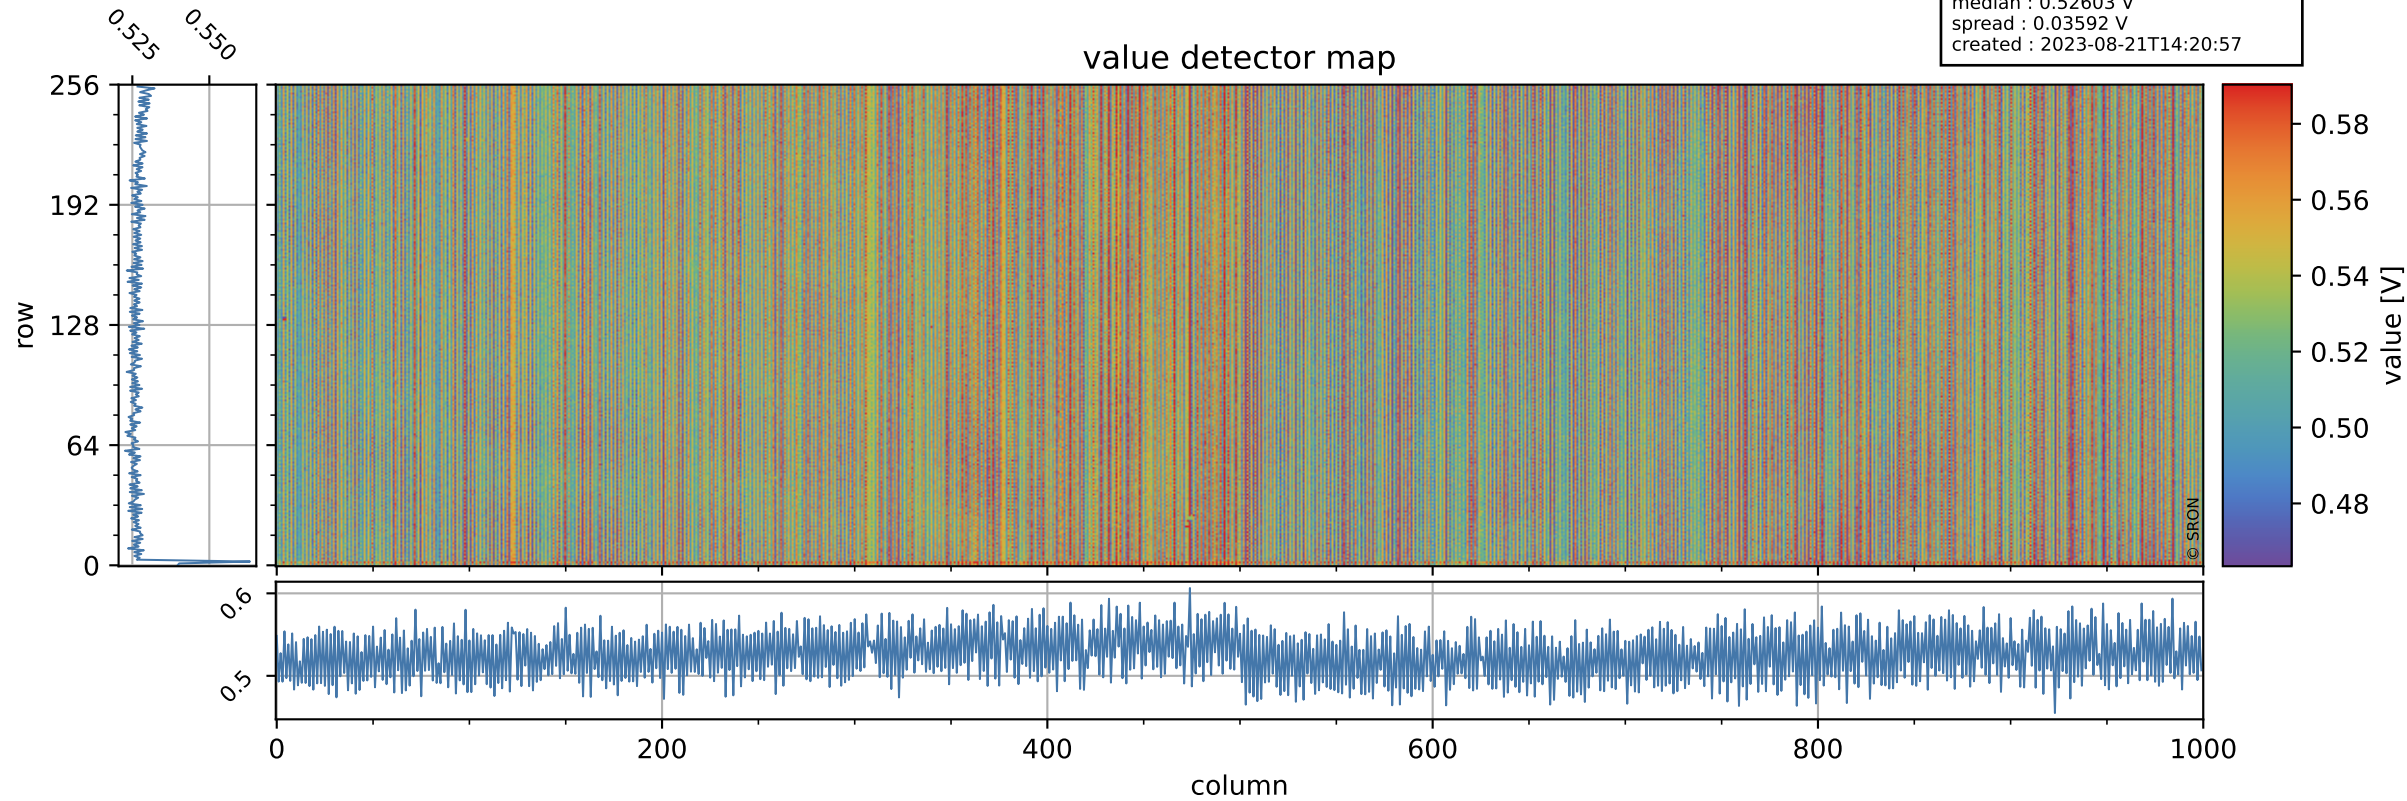

Tropomi SWIR offset (official)

orbits : 20 in [6352, 6397]
coverage : 2019-01-04 / 2019-01-07
median : 0.52603 V
spread : 0.03592 V
created : 2023-08-21T14:20:57

value detector map

Tropomi SWIR offset (official)

orbits : 20 in [6352, 6397]
coverage : 2019-01-04 / 2019-01-07
median : 29.783 μV
spread : 18.328 μV
created : 2023-08-21T14:20:57

Tropomi SWIR offset (official)

orbits : 20 in [6352, 6397]
coverage : 2019-01-04 / 2019-01-07
median : 0.010041 mV
spread : 0.31681 mV
created : 2023-08-21T14:20:57

value compared with SWIR offset CKD

Tropomi SWIR offset (official) ground-tracks of Sentinel-5P

orbits : 20 in [6352, 6397]
coverage : 2019-01-04 / 2019-01-07
created : 2023-08-21T14:20:58

Tropomi SWIR offset (official)

orbits : [2827, 6397]
coverage : 2018-04-30 / 2019-01-07
created : 2023-08-21T14:20:58

trend of detector median & temperatures