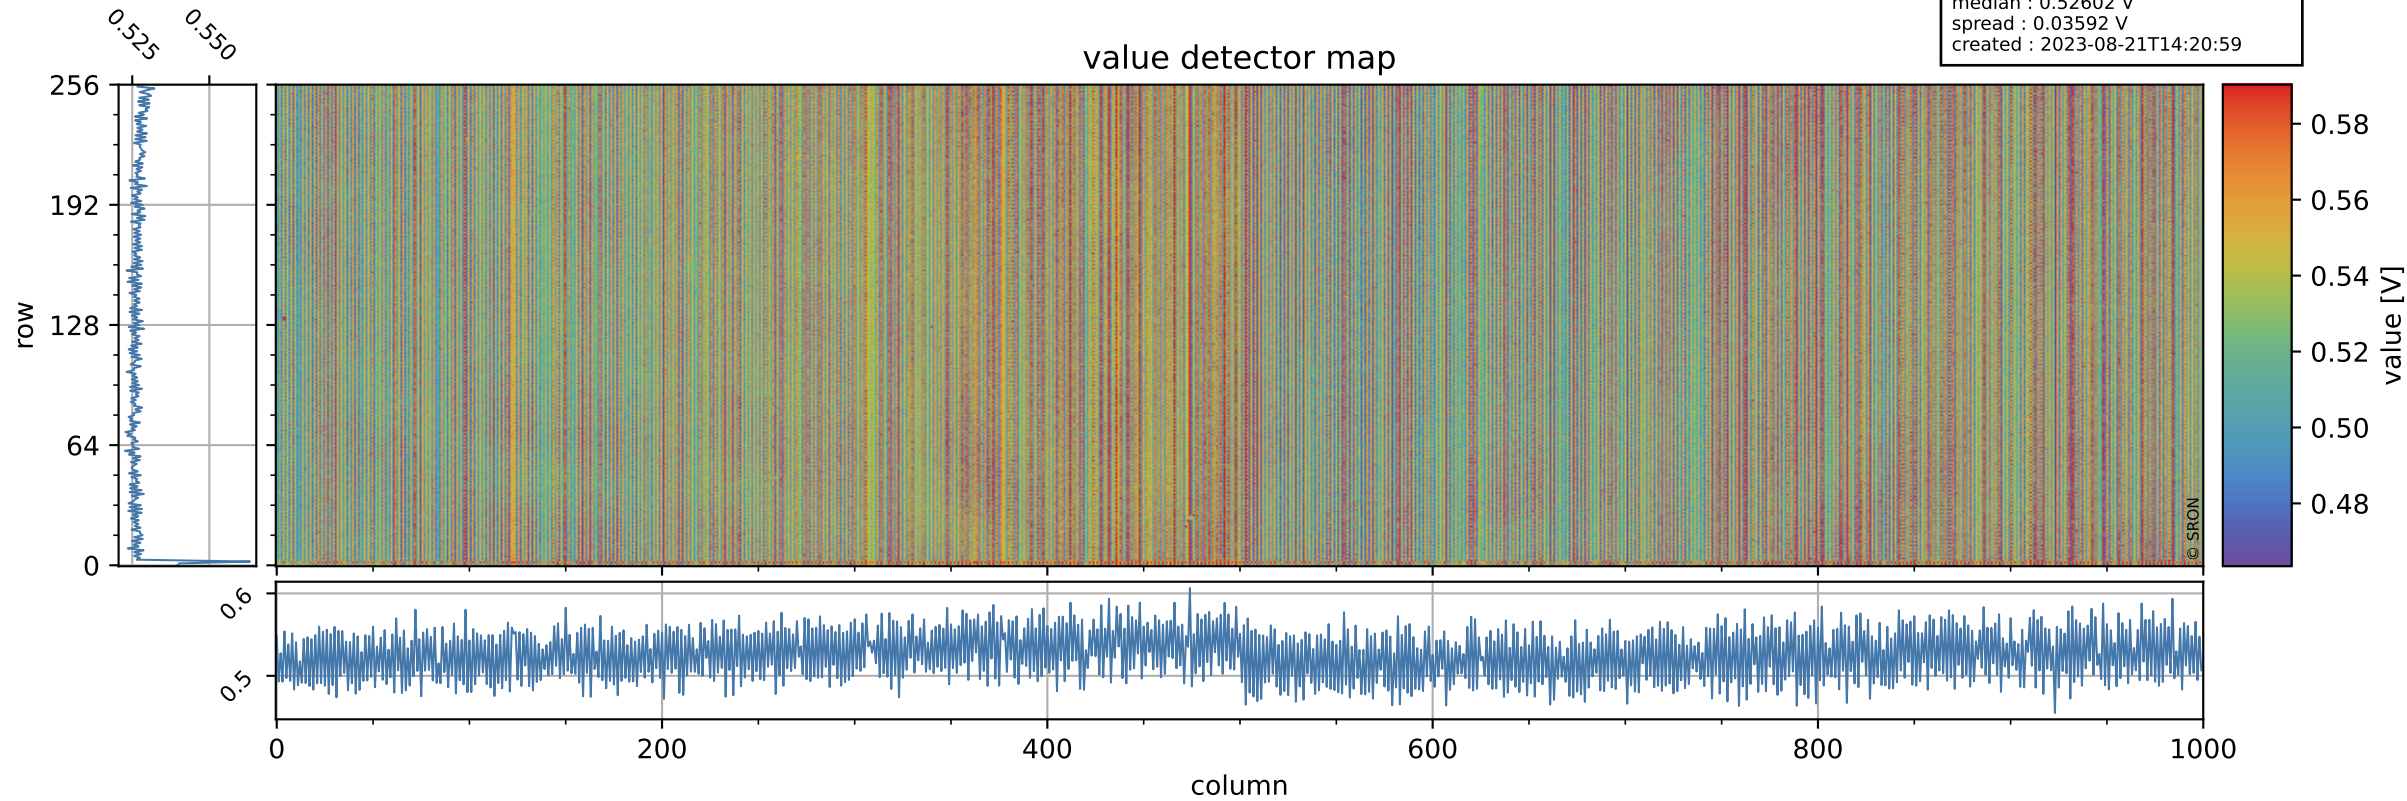

Tropomi SWIR offset (official)

orbits : 19 in [6367, 6412]
coverage : 2019-01-05 / 2019-01-08
median : 0.52602 V
spread : 0.03592 V
created : 2023-08-21T14:20:59

value detector map

Tropomi SWIR offset (official)

orbits : 19 in [6367, 6412]
coverage : 2019-01-05 / 2019-01-08
median : 30.246 μV
spread : 18.524 μV
created : 2023-08-21T14:20:59

Tropomi SWIR offset (official)

orbits : 19 in [6367, 6412]
coverage : 2019-01-05 / 2019-01-08
median : 0.00064656 mV
spread : 0.31796 mV
created : 2023-08-21T14:20:59

value compared with SWIR offset CKD

Tropomi SWIR offset (official) ground-tracks of Sentinel-5P

orbits : 19 in [6367, 6412]
coverage : 2019-01-05 / 2019-01-08
created : 2023-08-21T14:21:00

Tropomi SWIR offset (official)

orbits : [2827, 6412]
coverage : 2018-04-30 / 2019-01-08
created : 2023-08-21T14:21:00

trend of detector median & temperatures