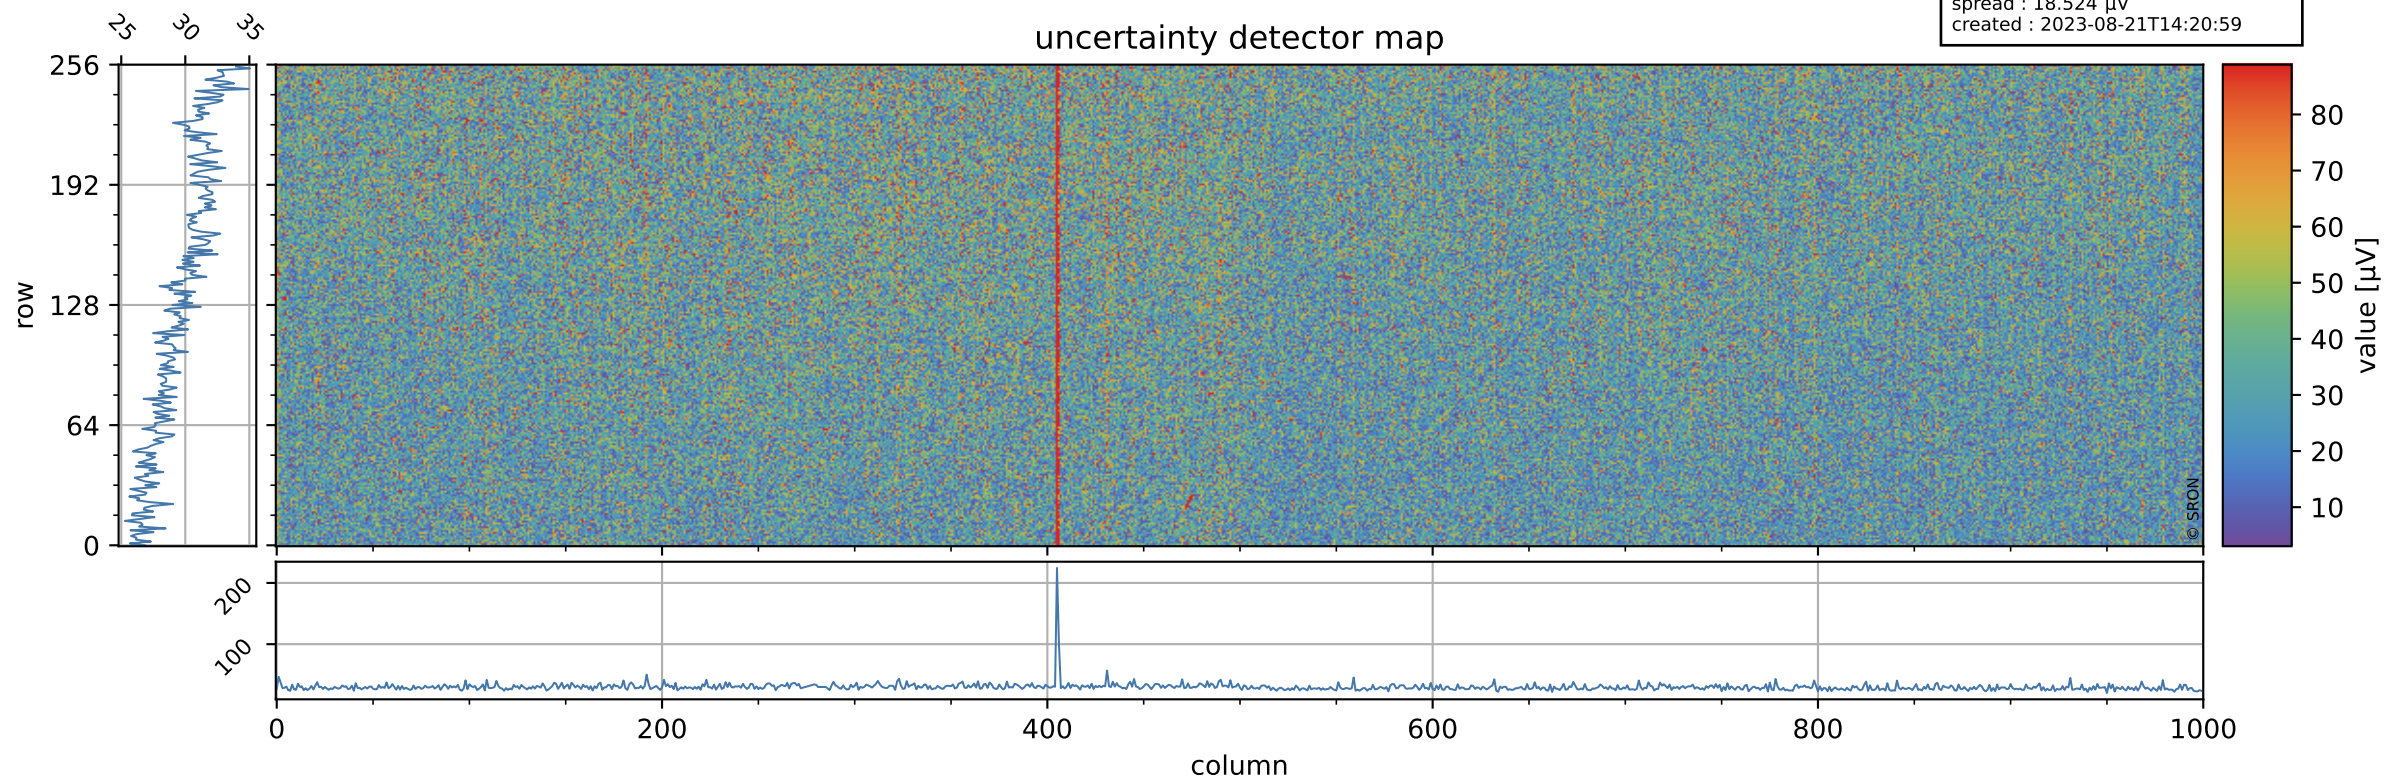

Tropomi SWIR offset (official)

orbits : 19 in [6367, 6412]
coverage : 2019-01-05 / 2019-01-08
median : 0.52602 V
spread : 0.03592 V
created : 2023-08-21T14:20:59

value detector map

Tropomi SWIR offset (official)

orbits : 19 in [6367, 6412]
coverage : 2019-01-05 / 2019-01-08
median : 30.246 μV
spread : 18.524 μV
created : 2023-08-21T14:20:59

Tropomi SWIR offset (official)

orbits : 19 in [6367, 6412]
coverage : 2019-01-05 / 2019-01-08
median : 0.00064656 mV
spread : 0.31796 mV
created : 2023-08-21T14:20:59

value compared with SWIR offset CKD

Tropomi SWIR offset (official) ground-tracks of Sentinel-5P

orbits : 19 in [6367, 6412]
coverage : 2019-01-05 / 2019-01-08
created : 2023-08-21T14:21:00

Tropomi SWIR offset (official)

orbits : [2827, 6412]
coverage : 2018-04-30 / 2019-01-08
created : 2023-08-21T14:21:00

trend of detector median & temperatures