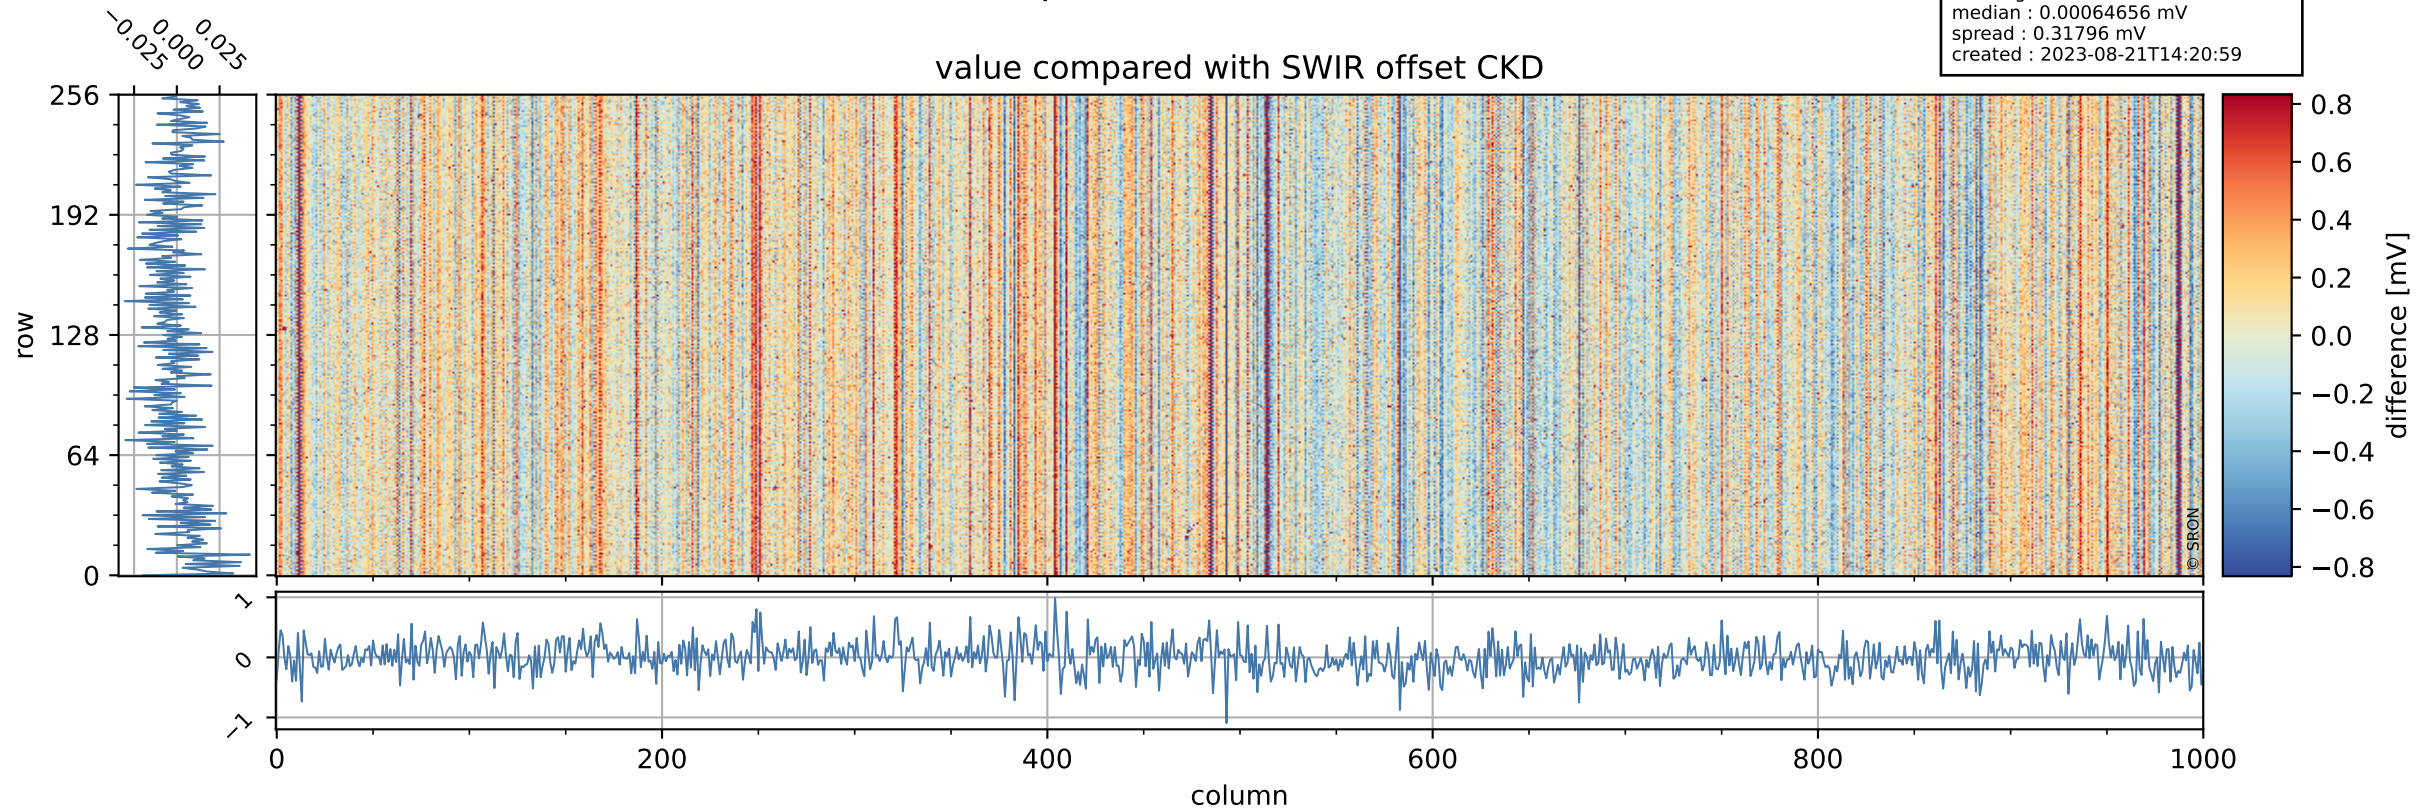

Tropomi SWIR offset (official)

orbits : 19 in [6367, 6412]
coverage : 2019-01-05 / 2019-01-08
median : 0.52602 V
spread : 0.03592 V
created : 2023-08-21T14:20:59

value detector map

Tropomi SWIR offset (official)

orbits : 19 in [6367, 6412]
coverage : 2019-01-05 / 2019-01-08
median : 30.246 μV
spread : 18.524 μV
created : 2023-08-21T14:20:59

Tropomi SWIR offset (official)

orbits : 19 in [6367, 6412]
coverage : 2019-01-05 / 2019-01-08
median : 0.00064656 mV
spread : 0.31796 mV
created : 2023-08-21T14:20:59

value compared with SWIR offset CKD

Tropomi SWIR offset (official) ground-tracks of Sentinel-5P

orbits : 19 in [6367, 6412]
coverage : 2019-01-05 / 2019-01-08
created : 2023-08-21T14:21:00

Tropomi SWIR offset (official)

orbits : [2827, 6412]
coverage : 2018-04-30 / 2019-01-08
created : 2023-08-21T14:21:00

trend of detector median & temperatures