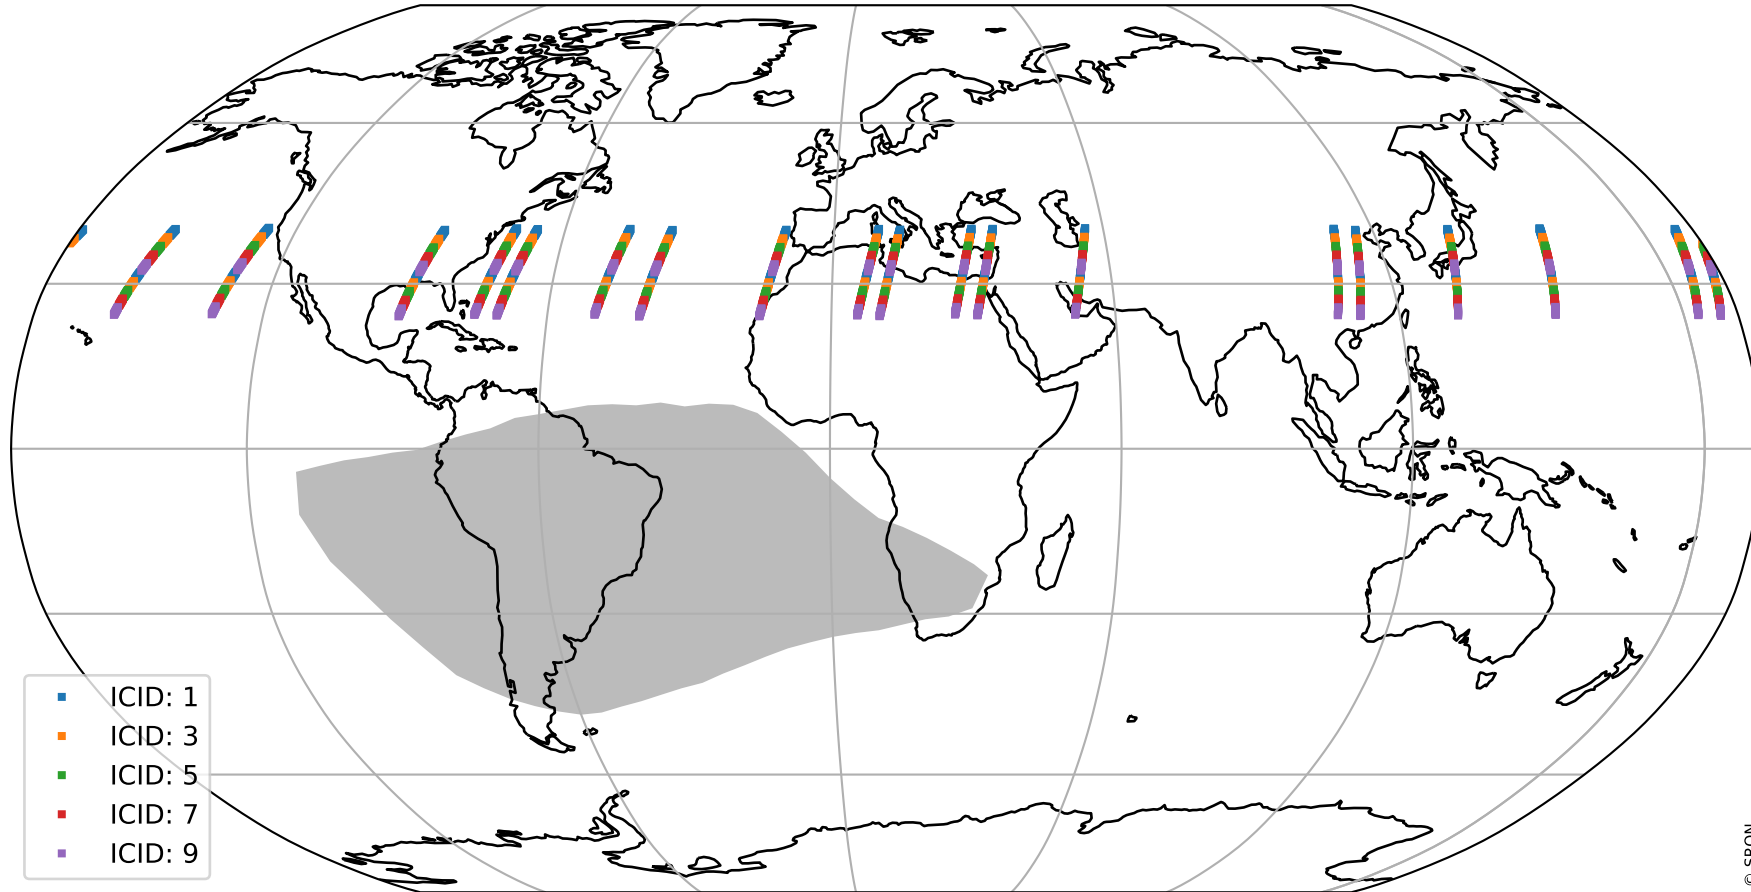

Tropomi SWIR offset (official)

orbits : 19 in [6367, 6412]
coverage : 2019-01-05 / 2019-01-08
median : 0.52602 V
spread : 0.03592 V
created : 2023-08-21T14:20:59

value detector map

Tropomi SWIR offset (official)

orbits : 19 in [6367, 6412]
coverage : 2019-01-05 / 2019-01-08
median : 30.246 μV
spread : 18.524 μV
created : 2023-08-21T14:20:59

Tropomi SWIR offset (official)

orbits : 19 in [6367, 6412]
coverage : 2019-01-05 / 2019-01-08
median : 0.00064656 mV
spread : 0.31796 mV
created : 2023-08-21T14:20:59

value compared with SWIR offset CKD

Tropomi SWIR offset (official) ground-tracks of Sentinel-5P

orbits : 19 in [6367, 6412]
coverage : 2019-01-05 / 2019-01-08
created : 2023-08-21T14:21:00

Tropomi SWIR offset (official)

orbits : [2827, 6412]
coverage : 2018-04-30 / 2019-01-08
created : 2023-08-21T14:21:00

trend of detector median & temperatures