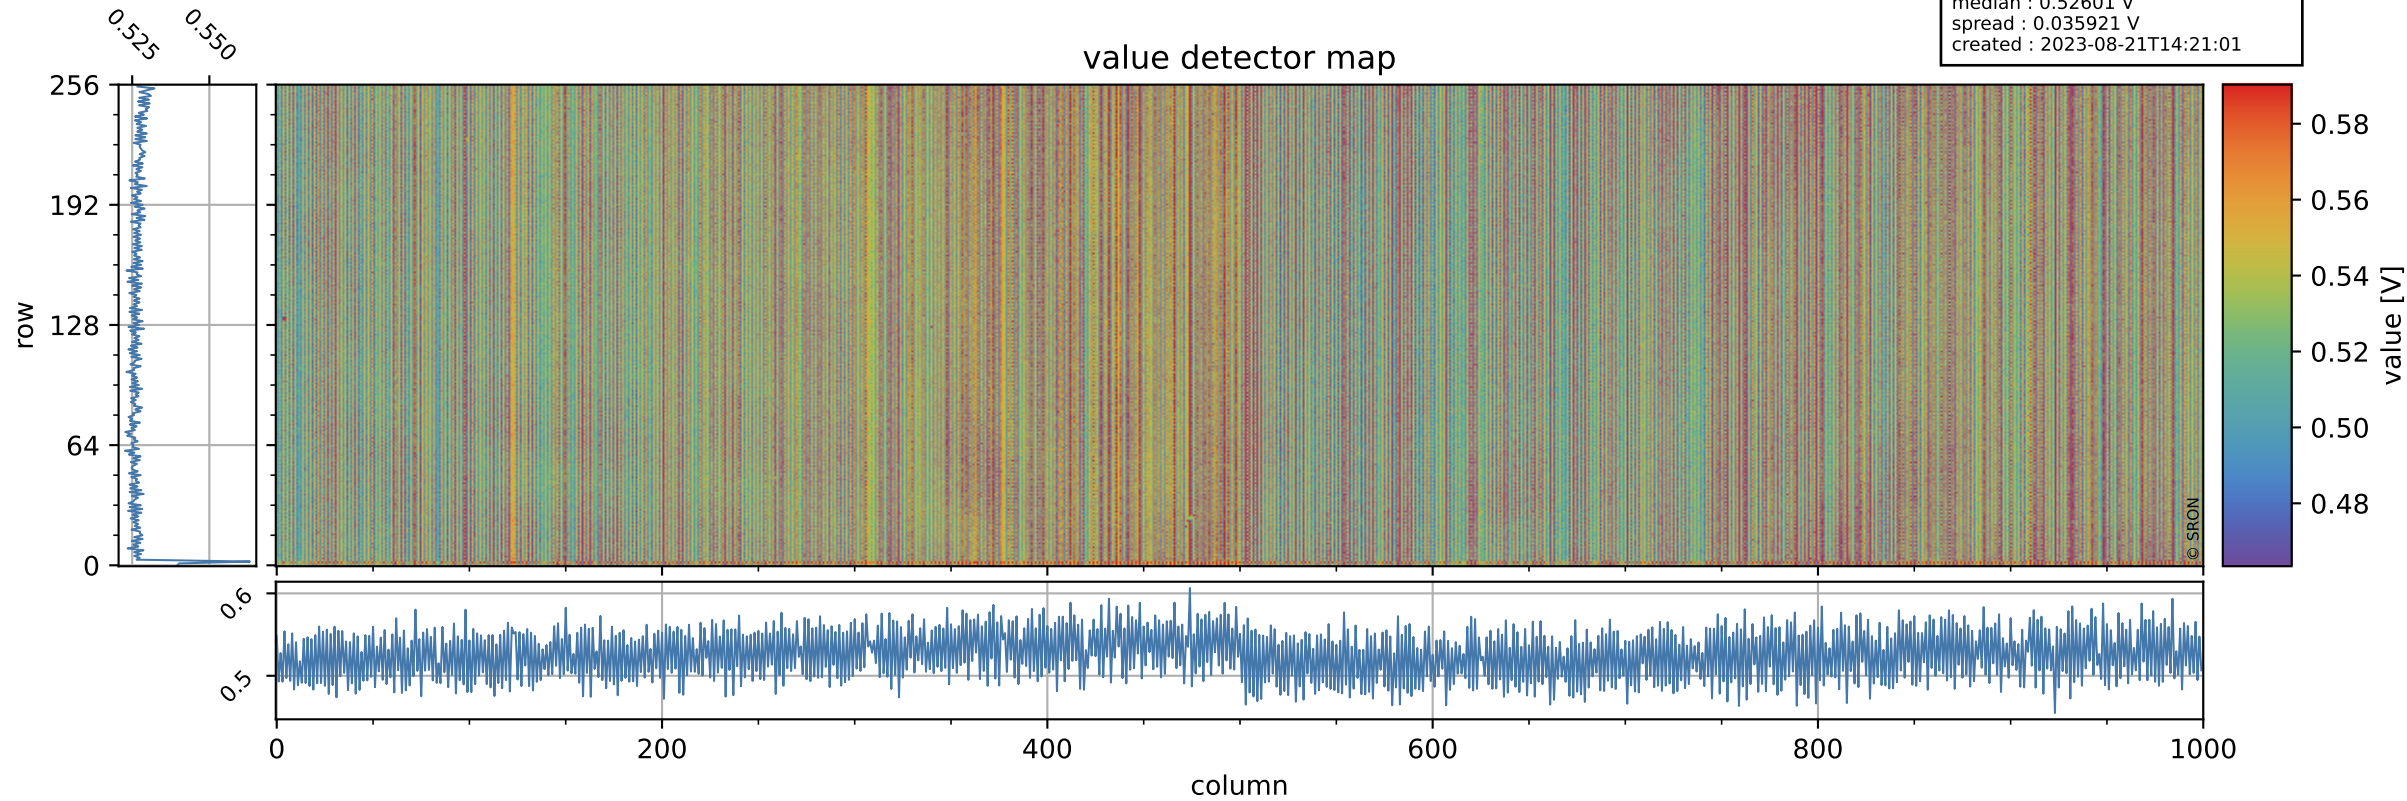

Tropomi SWIR offset (official)

orbits : 20 in [6382, 6427]
coverage : 2019-01-06 / 2019-01-09
median : 0.52601 V
spread : 0.035921 V
created : 2023-08-21T14:21:01

value detector map

Tropomi SWIR offset (official)

orbits : 20 in [6382, 6427]
coverage : 2019-01-06 / 2019-01-09
median : 30.548 μV
spread : 18.7 μV
created : 2023-08-21T14:21:01

Tropomi SWIR offset (official)

orbits : 20 in [6382, 6427]
coverage : 2019-01-06 / 2019-01-09
median : -0.01233 mV
spread : 0.31927 mV
created : 2023-08-21T14:21:01

value compared with SWIR offset CKD

Tropomi SWIR offset (official) ground-tracks of Sentinel-5P

orbits : 20 in [6382, 6427]
coverage : 2019-01-06 / 2019-01-09
created : 2023-08-21T14:21:02

Tropomi SWIR offset (official)

orbits : [2827, 6427]
coverage : 2018-04-30 / 2019-01-09
created : 2023-08-21T14:21:02

trend of detector median & temperatures