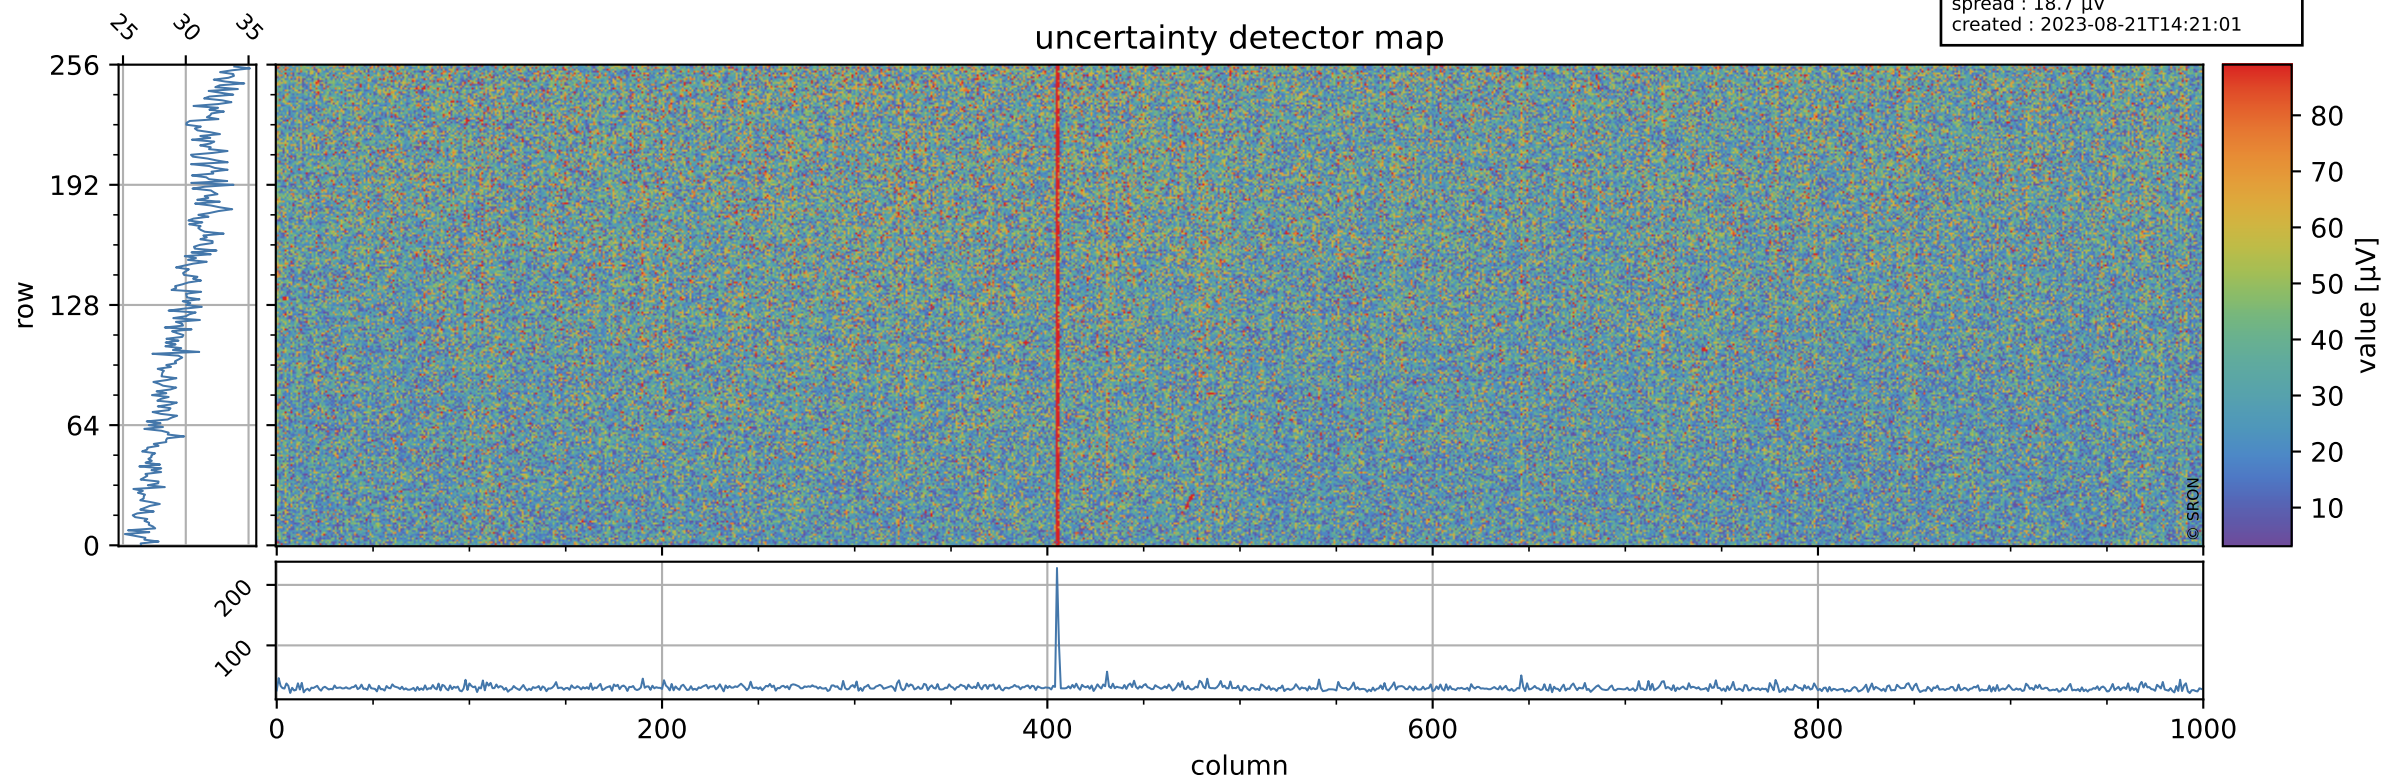

Tropomi SWIR offset (official)

orbits : 20 in [6382, 6427]
coverage : 2019-01-06 / 2019-01-09
median : 0.52601 V
spread : 0.035921 V
created : 2023-08-21T14:21:01

value detector map

Tropomi SWIR offset (official)

orbits : 20 in [6382, 6427]
coverage : 2019-01-06 / 2019-01-09
median : 30.548 μV
spread : 18.7 μV
created : 2023-08-21T14:21:01

Tropomi SWIR offset (official)

orbits : 20 in [6382, 6427]
coverage : 2019-01-06 / 2019-01-09
median : -0.01233 mV
spread : 0.31927 mV
created : 2023-08-21T14:21:01

value compared with SWIR offset CKD

Tropomi SWIR offset (official) ground-tracks of Sentinel-5P

orbits : 20 in [6382, 6427]
coverage : 2019-01-06 / 2019-01-09
created : 2023-08-21T14:21:02

Tropomi SWIR offset (official)

orbits : [2827, 6427]
coverage : 2018-04-30 / 2019-01-09
created : 2023-08-21T14:21:02

trend of detector median & temperatures