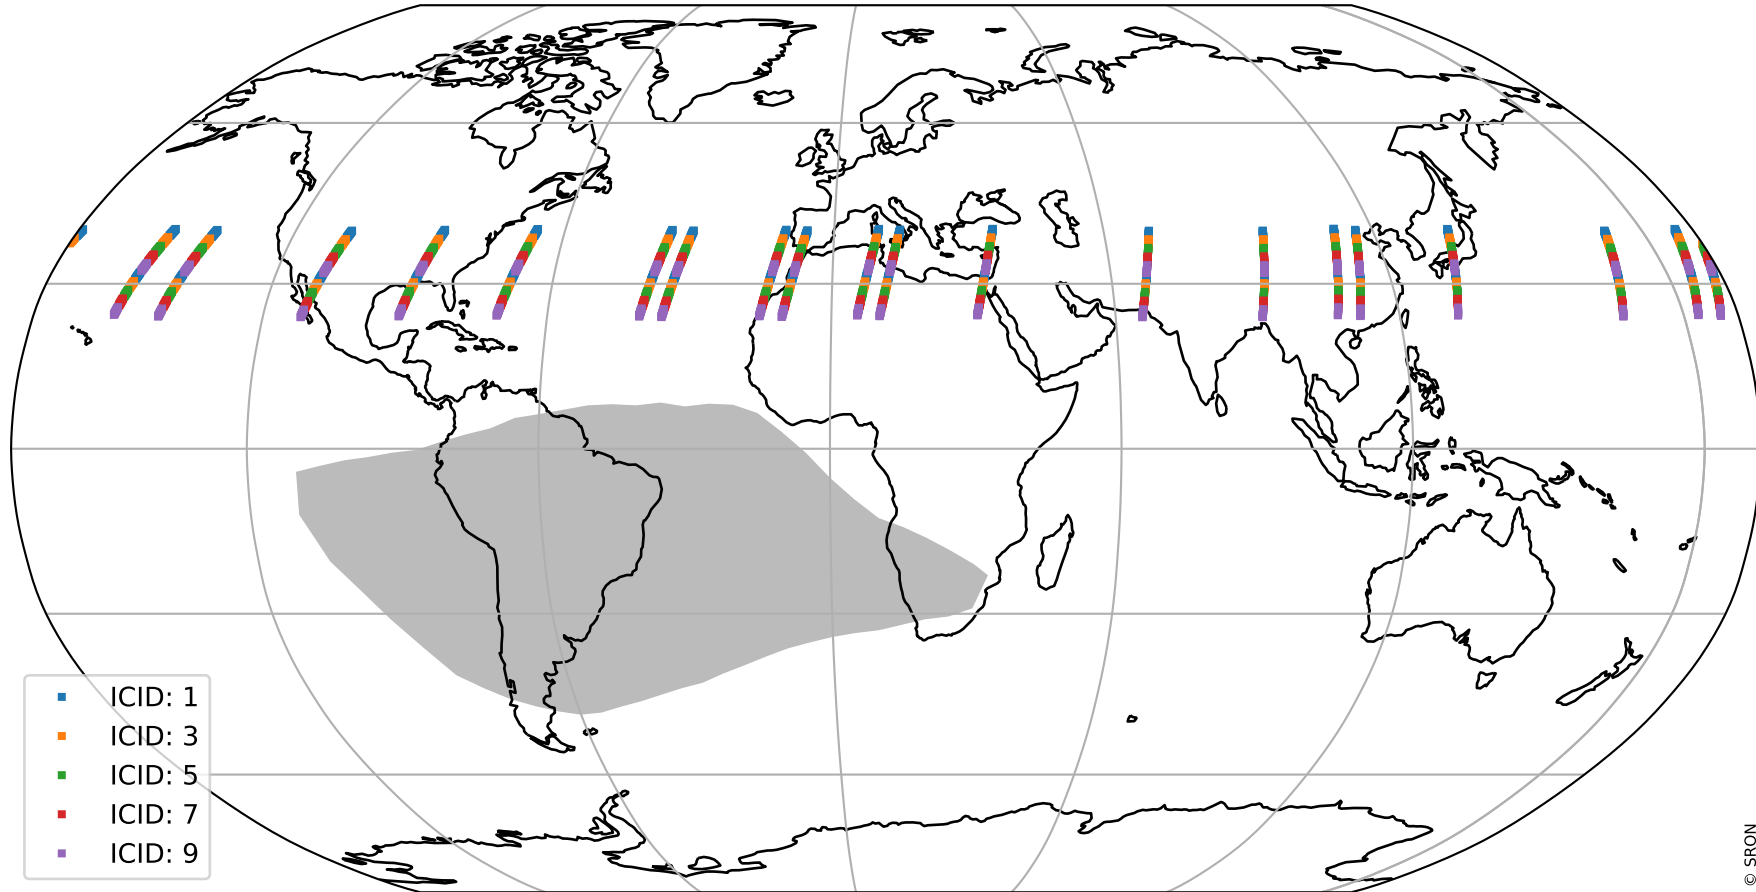

Tropomi SWIR offset (official)

orbits : 20 in [6382, 6427]
coverage : 2019-01-06 / 2019-01-09
median : 0.52601 V
spread : 0.035921 V
created : 2023-08-21T14:21:01

value detector map

Tropomi SWIR offset (official)

orbits : 20 in [6382, 6427]
coverage : 2019-01-06 / 2019-01-09
median : 30.548 μV
spread : 18.7 μV
created : 2023-08-21T14:21:01

Tropomi SWIR offset (official)

orbits : 20 in [6382, 6427]
coverage : 2019-01-06 / 2019-01-09
median : -0.01233 mV
spread : 0.31927 mV
created : 2023-08-21T14:21:01

value compared with SWIR offset CKD

Tropomi SWIR offset (official) ground-tracks of Sentinel-5P

orbits : 20 in [6382, 6427]
coverage : 2019-01-06 / 2019-01-09
created : 2023-08-21T14:21:02

Tropomi SWIR offset (official)

orbits : [2827, 6427]
coverage : 2018-04-30 / 2019-01-09
created : 2023-08-21T14:21:02

trend of detector median & temperatures