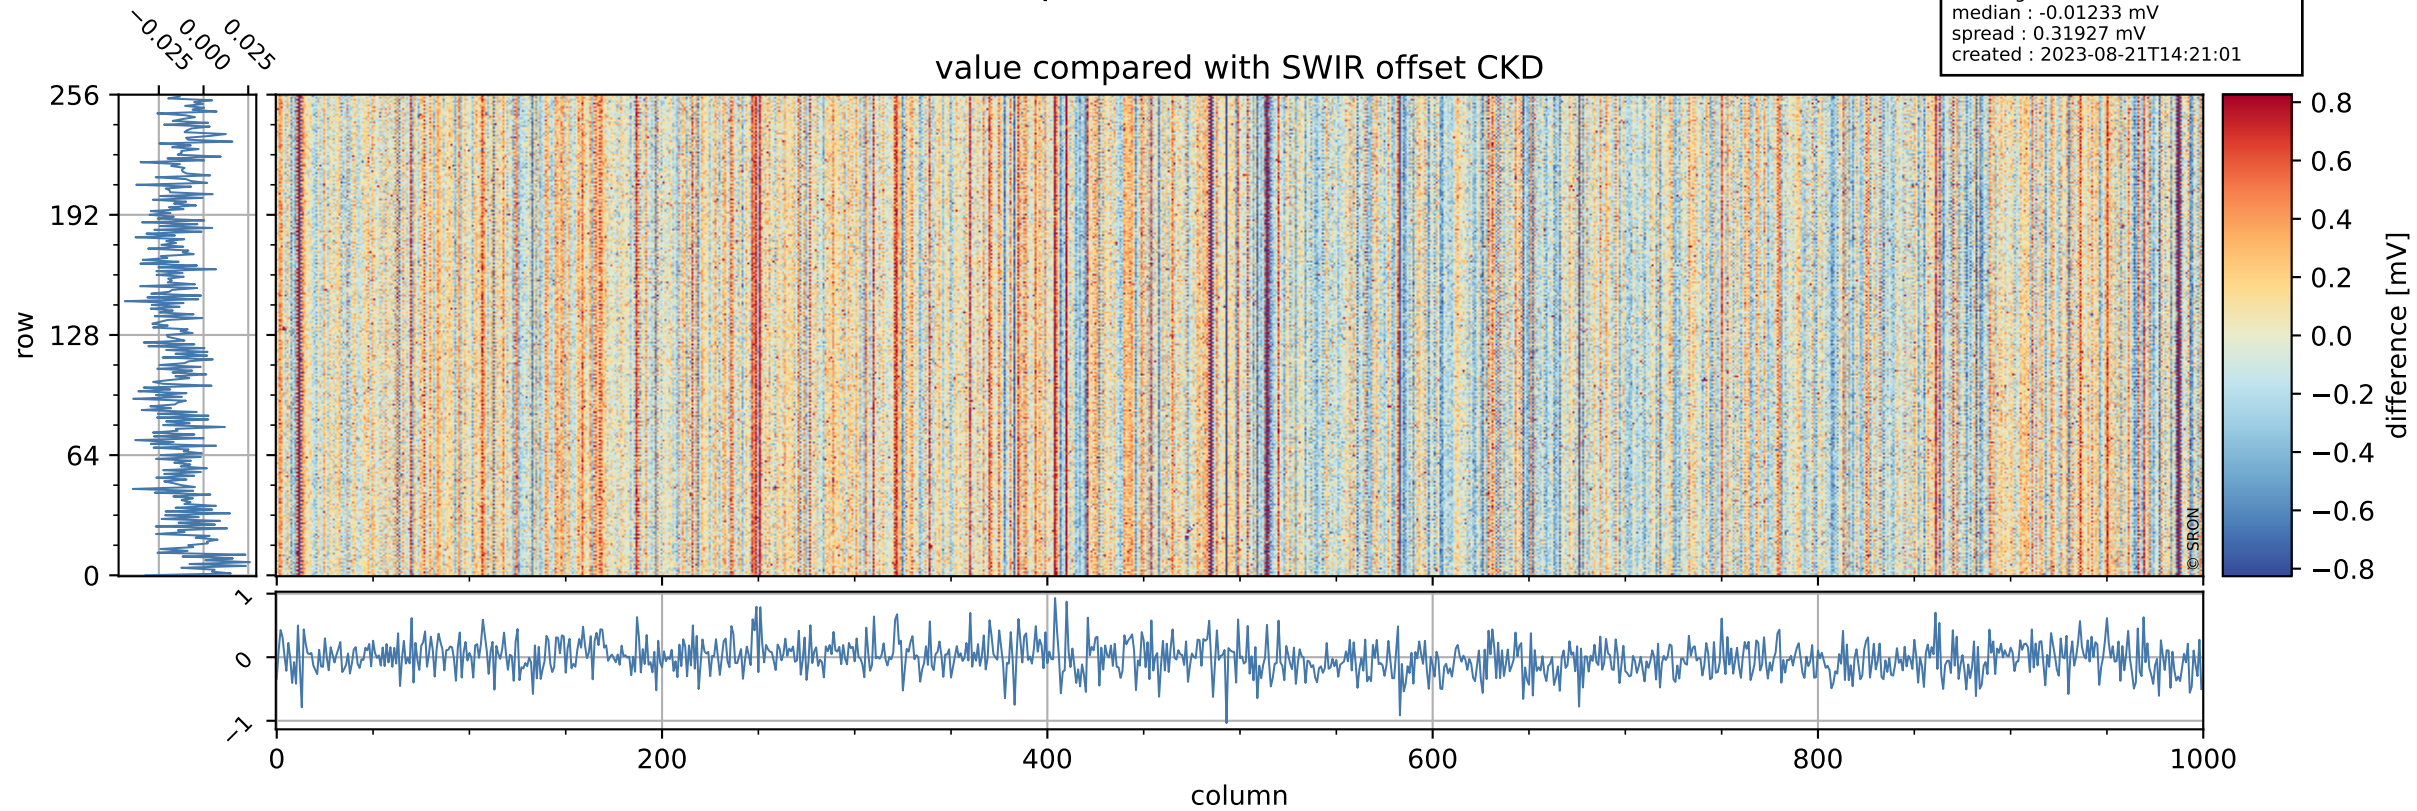

Tropomi SWIR offset (official)

orbits : 20 in [6382, 6427]
coverage : 2019-01-06 / 2019-01-09
median : 0.52601 V
spread : 0.035921 V
created : 2023-08-21T14:21:01

value detector map

Tropomi SWIR offset (official)

orbits : 20 in [6382, 6427]
coverage : 2019-01-06 / 2019-01-09
median : 30.548 μV
spread : 18.7 μV
created : 2023-08-21T14:21:01

Tropomi SWIR offset (official)

orbits : 20 in [6382, 6427]
coverage : 2019-01-06 / 2019-01-09
median : -0.01233 mV
spread : 0.31927 mV
created : 2023-08-21T14:21:01

value compared with SWIR offset CKD

Tropomi SWIR offset (official) ground-tracks of Sentinel-5P

orbits : 20 in [6382, 6427]
coverage : 2019-01-06 / 2019-01-09
created : 2023-08-21T14:21:02

Tropomi SWIR offset (official)

orbits : [2827, 6427]
coverage : 2018-04-30 / 2019-01-09
created : 2023-08-21T14:21:02

trend of detector median & temperatures