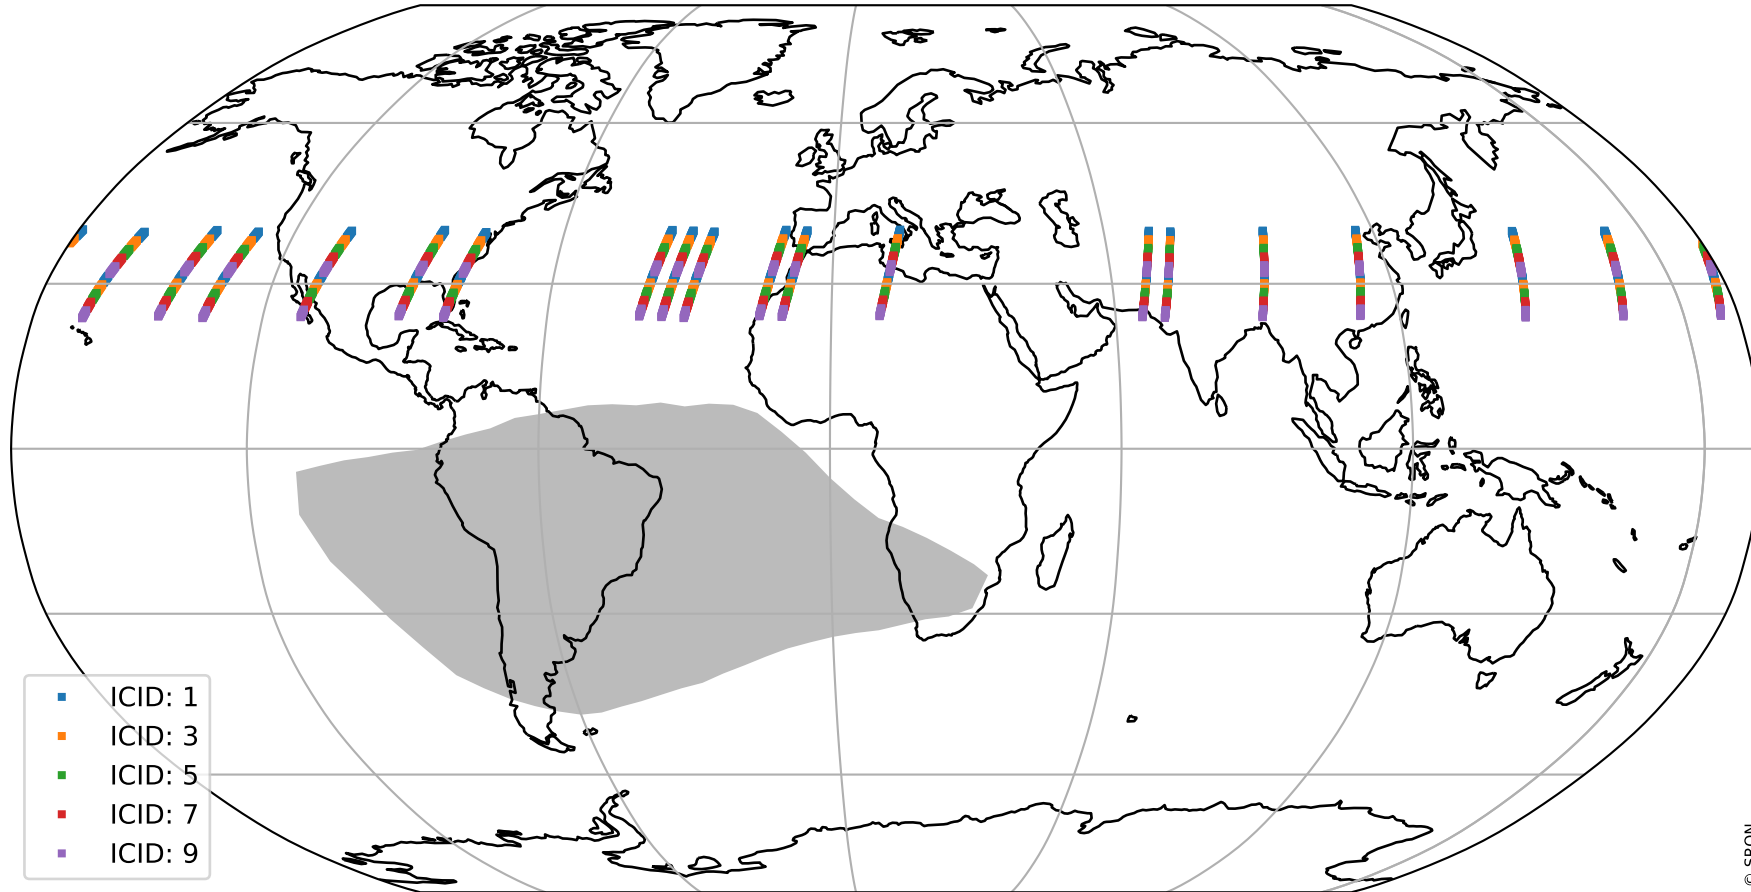

Tropomi SWIR offset (official)

orbits : 19 in [6397, 6442]
coverage : 2019-01-07 / 2019-01-10
median : 0.52601 V
spread : 0.035924 V
created : 2023-08-21T14:21:03

value detector map

Tropomi SWIR offset (official)

orbits : 19 in [6397, 6442]
coverage : 2019-01-07 / 2019-01-10
median : 30.729 μV
spread : 18.671 μV
created : 2023-08-21T14:21:03

Tropomi SWIR offset (official)

orbits : 19 in [6397, 6442]
coverage : 2019-01-07 / 2019-01-10
median : -0.014719 mV
spread : 0.3199 mV
created : 2023-08-21T14:21:03

value compared with SWIR offset CKD

Tropomi SWIR offset (official) ground-tracks of Sentinel-5P

orbits : 19 in [6397, 6442]
coverage : 2019-01-07 / 2019-01-10
created : 2023-08-21T14:21:04

Tropomi SWIR offset (official)

orbits : [2827, 6442]
coverage : 2018-04-30 / 2019-01-10
created : 2023-08-21T14:21:04

trend of detector median & temperatures