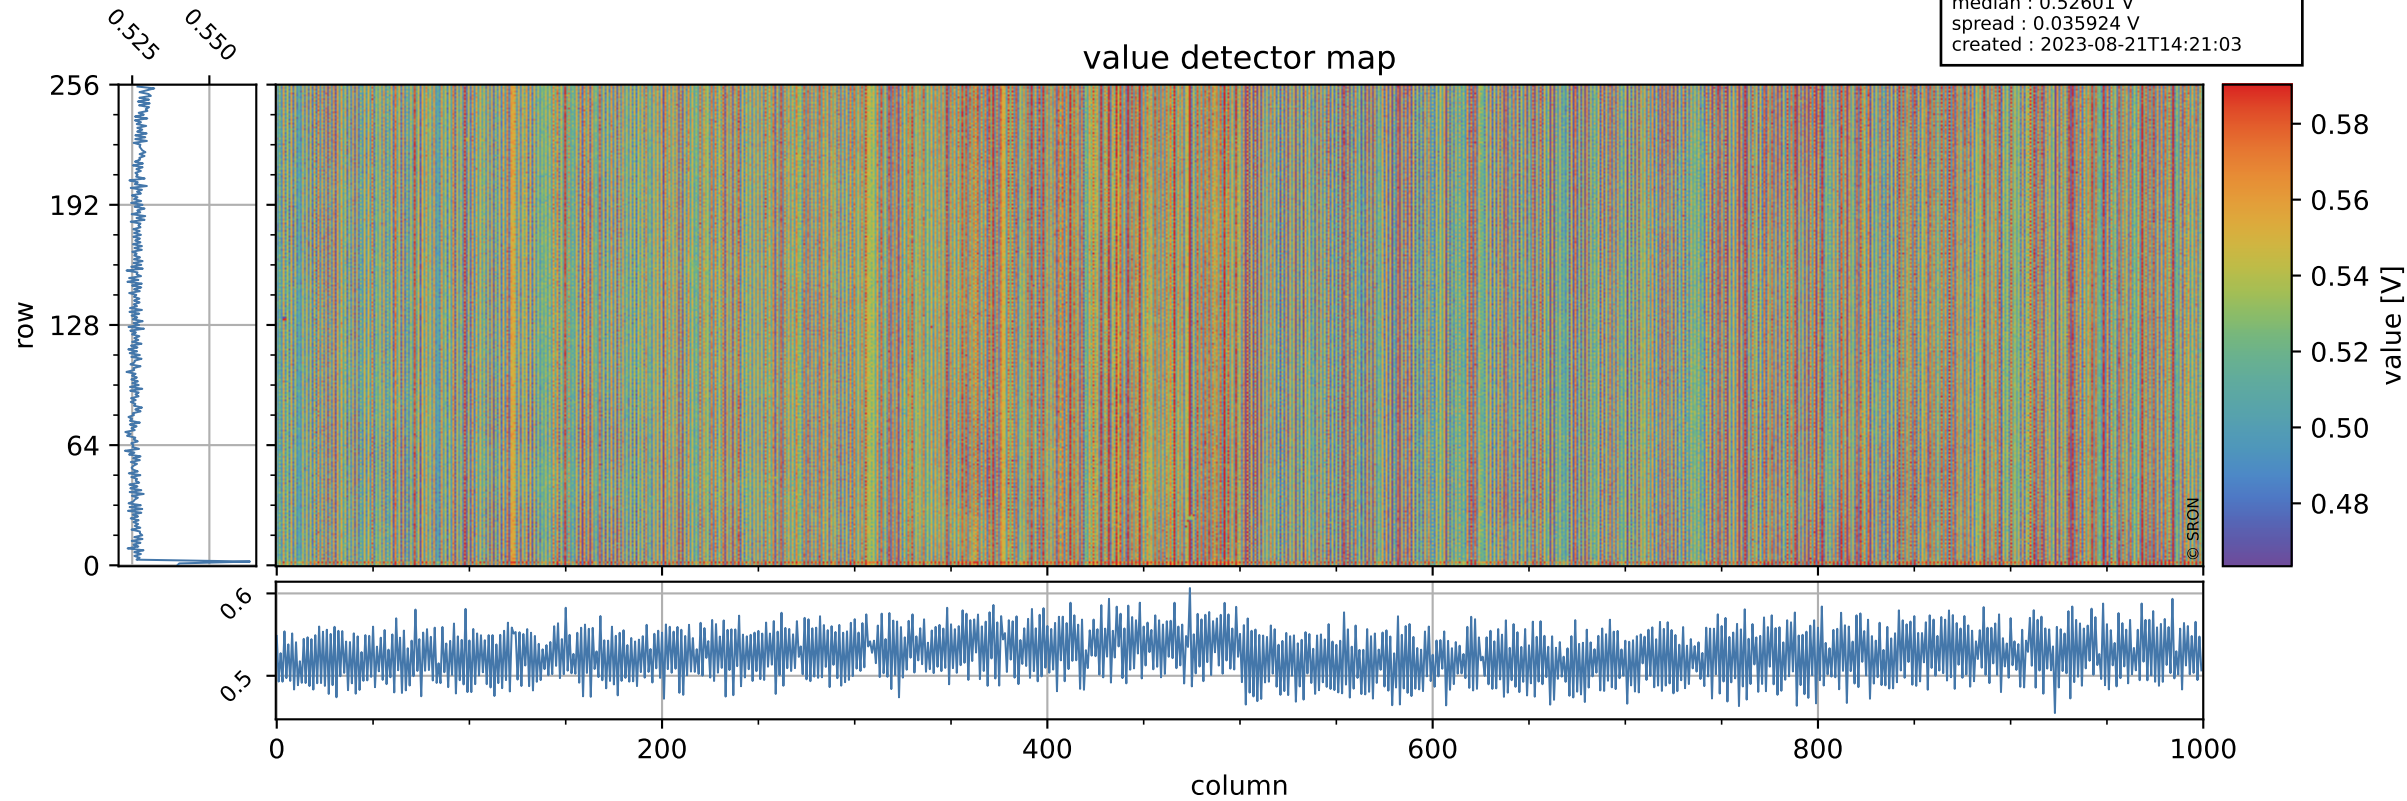

Tropomi SWIR offset (official)

orbits : 19 in [6397, 6442]
coverage : 2019-01-07 / 2019-01-10
median : 0.52601 V
spread : 0.035924 V
created : 2023-08-21T14:21:03

value detector map

Tropomi SWIR offset (official)

orbits : 19 in [6397, 6442]
coverage : 2019-01-07 / 2019-01-10
median : 30.729 μV
spread : 18.671 μV
created : 2023-08-21T14:21:03

Tropomi SWIR offset (official)

orbits : 19 in [6397, 6442]
coverage : 2019-01-07 / 2019-01-10
median : -0.014719 mV
spread : 0.3199 mV
created : 2023-08-21T14:21:03

value compared with SWIR offset CKD

Tropomi SWIR offset (official) ground-tracks of Sentinel-5P

orbits : 19 in [6397, 6442]
coverage : 2019-01-07 / 2019-01-10
created : 2023-08-21T14:21:04

Tropomi SWIR offset (official)

orbits : [2827, 6442]
coverage : 2018-04-30 / 2019-01-10
created : 2023-08-21T14:21:04

trend of detector median & temperatures