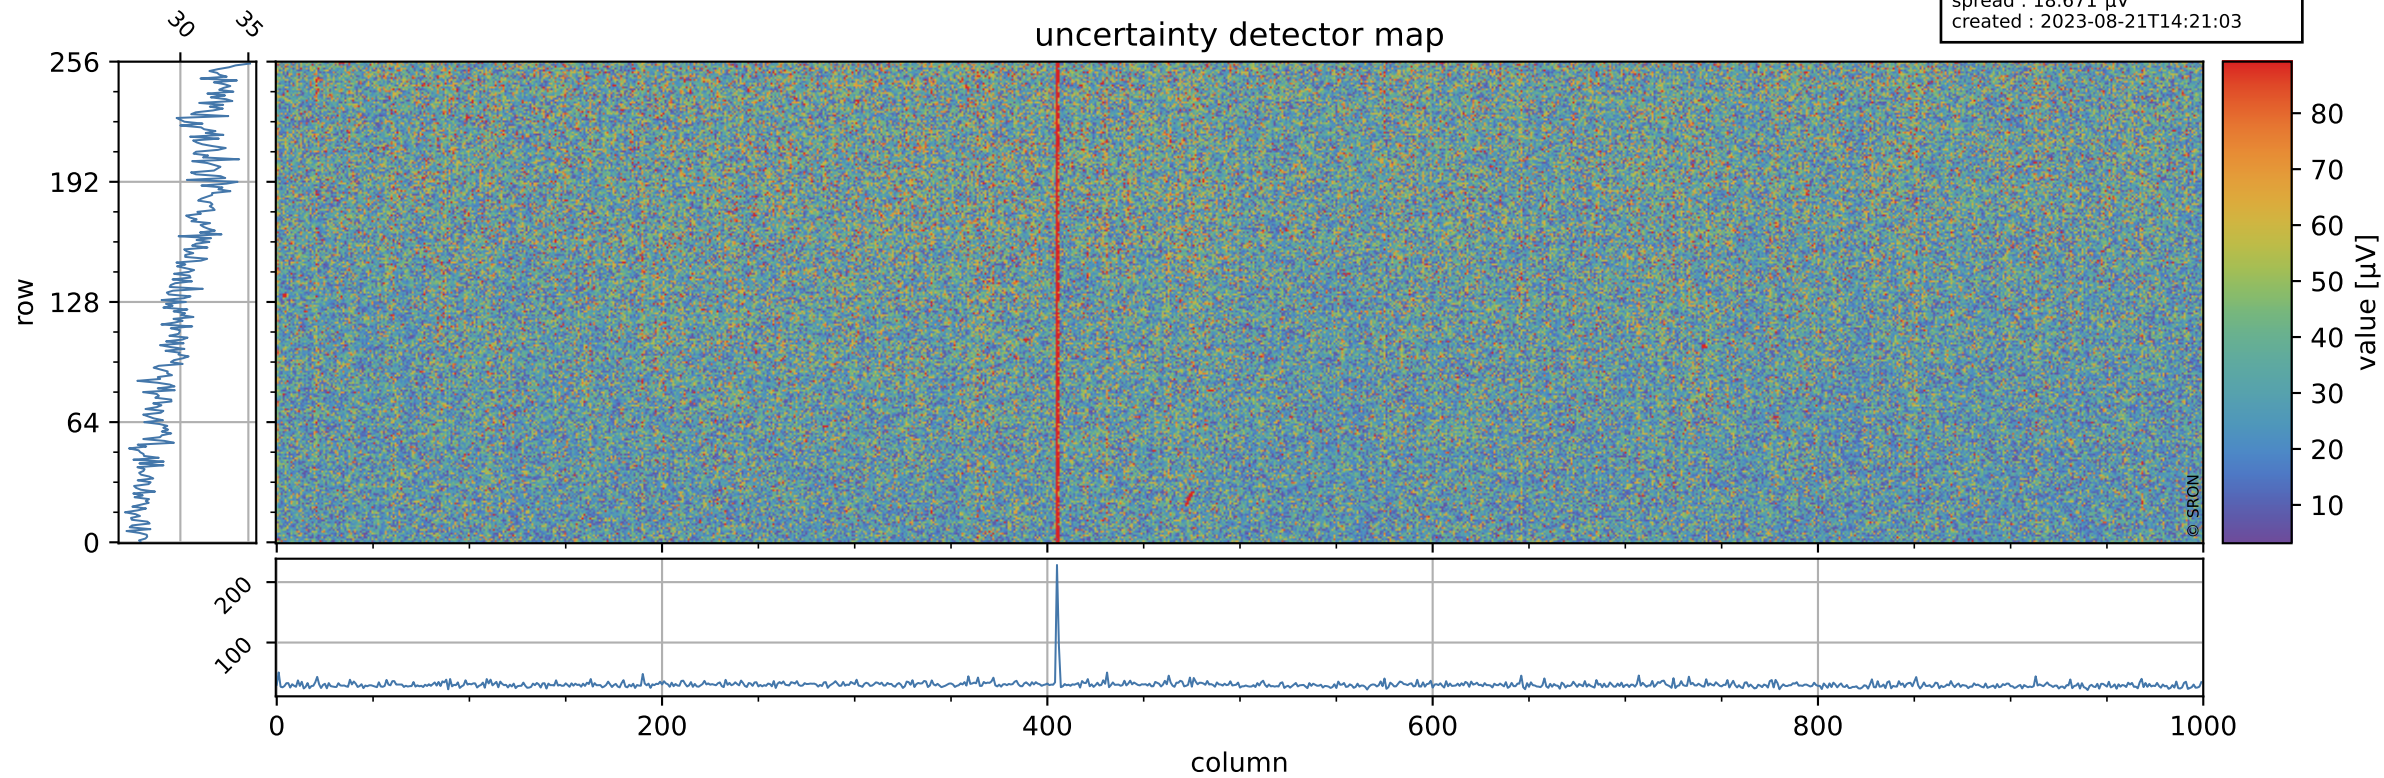

Tropomi SWIR offset (official)

orbits : 19 in [6397, 6442]
coverage : 2019-01-07 / 2019-01-10
median : 0.52601 V
spread : 0.035924 V
created : 2023-08-21T14:21:03

value detector map

Tropomi SWIR offset (official)

orbits : 19 in [6397, 6442]
coverage : 2019-01-07 / 2019-01-10
median : 30.729 μV
spread : 18.671 μV
created : 2023-08-21T14:21:03

Tropomi SWIR offset (official)

orbits : 19 in [6397, 6442]
coverage : 2019-01-07 / 2019-01-10
median : -0.014719 mV
spread : 0.3199 mV
created : 2023-08-21T14:21:03

value compared with SWIR offset CKD

Tropomi SWIR offset (official) ground-tracks of Sentinel-5P

orbits : 19 in [6397, 6442]
coverage : 2019-01-07 / 2019-01-10
created : 2023-08-21T14:21:04

Tropomi SWIR offset (official)

orbits : [2827, 6442]
coverage : 2018-04-30 / 2019-01-10
created : 2023-08-21T14:21:04

trend of detector median & temperatures