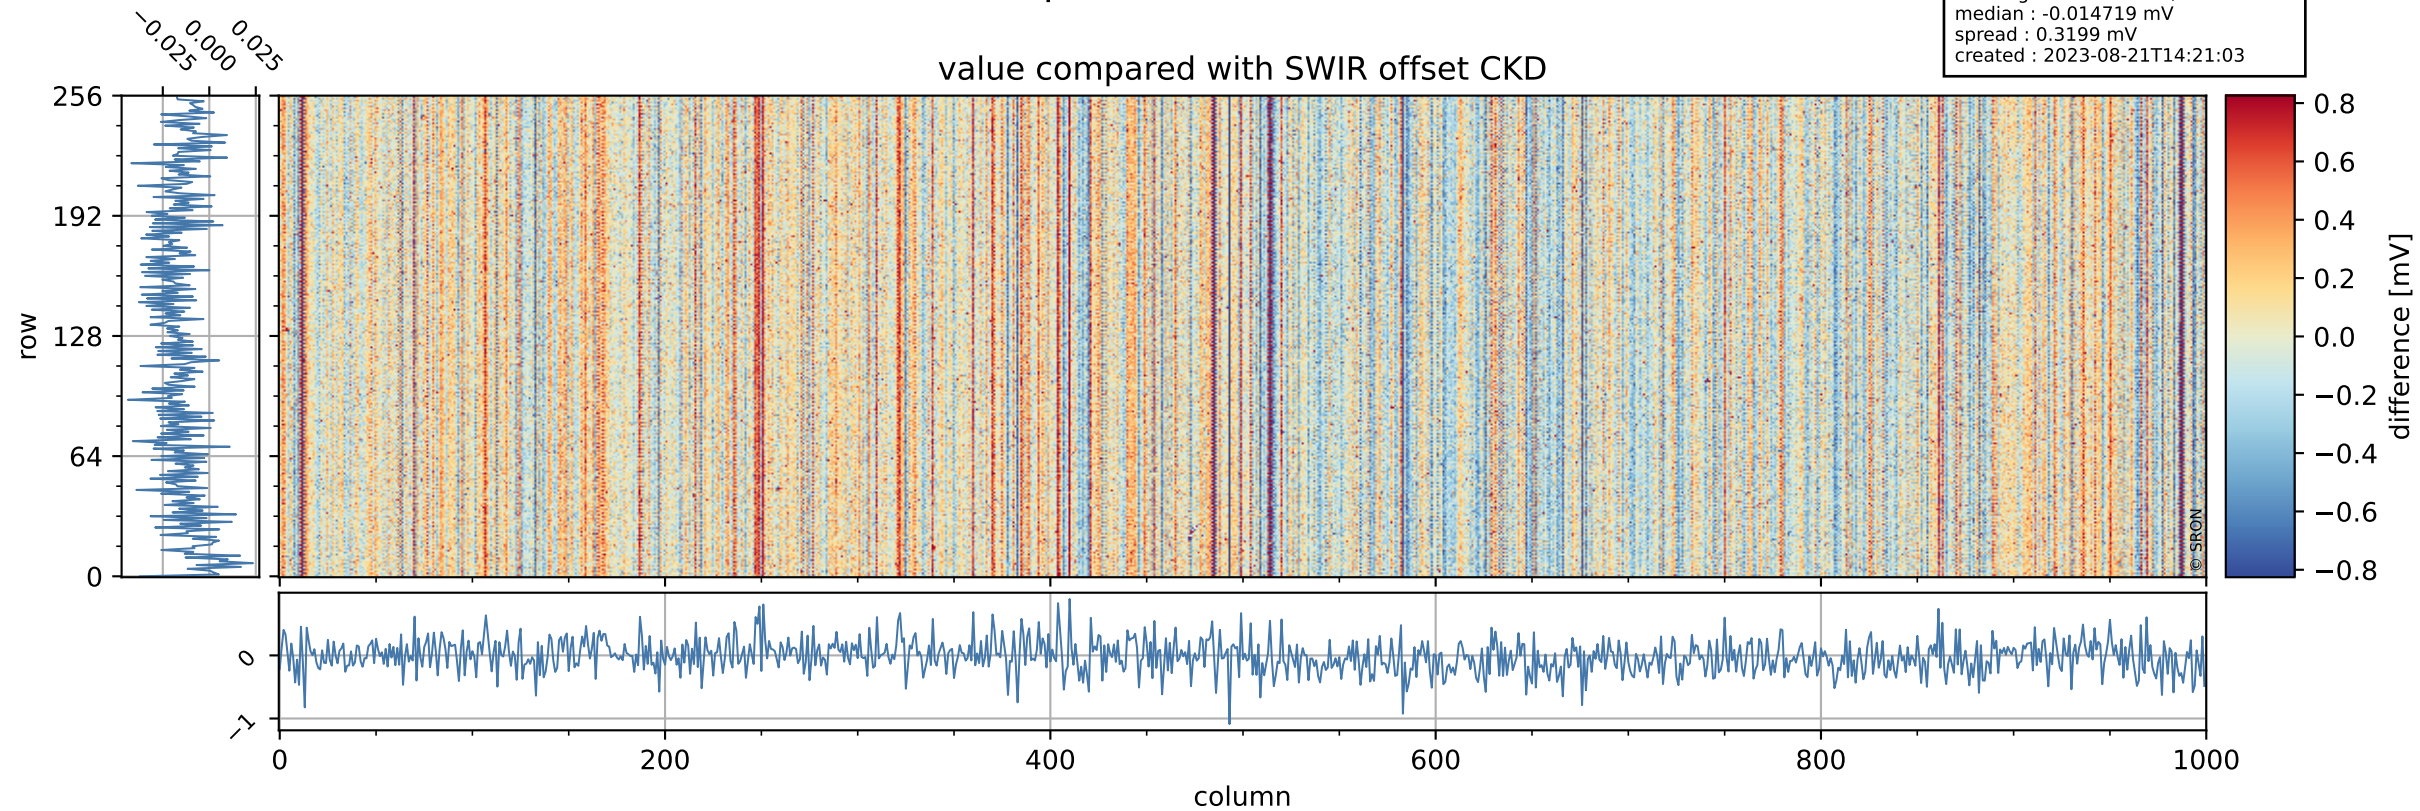

Tropomi SWIR offset (official)

orbits : 19 in [6397, 6442]
coverage : 2019-01-07 / 2019-01-10
median : 0.52601 V
spread : 0.035924 V
created : 2023-08-21T14:21:03

value detector map

Tropomi SWIR offset (official)

orbits : 19 in [6397, 6442]
coverage : 2019-01-07 / 2019-01-10
median : 30.729 μV
spread : 18.671 μV
created : 2023-08-21T14:21:03

Tropomi SWIR offset (official)

orbits : 19 in [6397, 6442]
coverage : 2019-01-07 / 2019-01-10
median : -0.014719 mV
spread : 0.3199 mV
created : 2023-08-21T14:21:03

value compared with SWIR offset CKD

Tropomi SWIR offset (official) ground-tracks of Sentinel-5P

orbits : 19 in [6397, 6442]
coverage : 2019-01-07 / 2019-01-10
created : 2023-08-21T14:21:04

Tropomi SWIR offset (official)

orbits : [2827, 6442]
coverage : 2018-04-30 / 2019-01-10
created : 2023-08-21T14:21:04

trend of detector median & temperatures