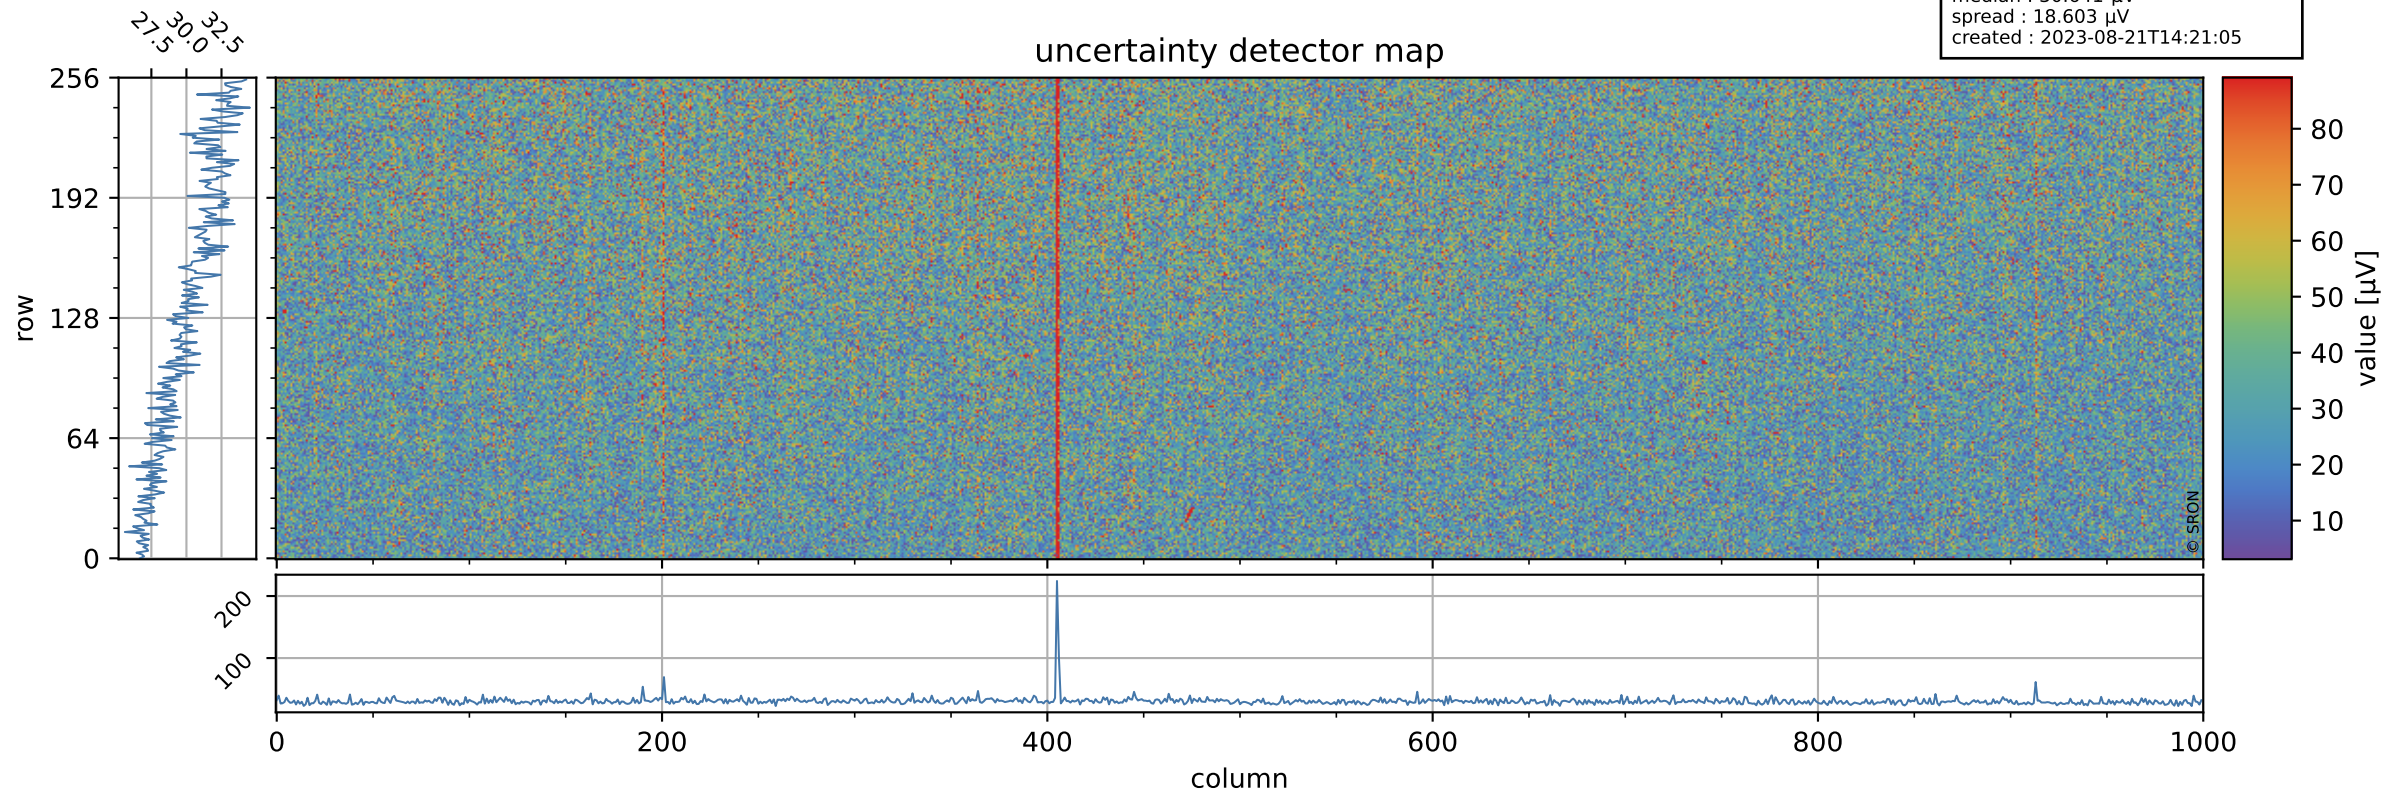

Tropomi SWIR offset (official)

orbits : 19 in [6412, 6457]
coverage : 2019-01-08 / 2019-01-11
median : 0.52601 V
spread : 0.035922 V
created : 2023-08-21T14:21:05

value detector map

Tropomi SWIR offset (official)

orbits : 19 in [6412, 6457]
coverage : 2019-01-08 / 2019-01-11
median : 30.641 μV
spread : 18.603 μV
created : 2023-08-21T14:21:05

Tropomi SWIR offset (official)

orbits : 19 in [6412, 6457]
coverage : 2019-01-08 / 2019-01-11
median : -0.011673 mV
spread : 0.32189 mV
created : 2023-08-21T14:21:05

value compared with SWIR offset CKD

Tropomi SWIR offset (official) ground-tracks of Sentinel-5P

orbits : 19 in [6412, 6457]
coverage : 2019-01-08 / 2019-01-11
created : 2023-08-21T14:21:06

Tropomi SWIR offset (official)

orbits : [2827, 6457]
coverage : 2018-04-30 / 2019-01-11
created : 2023-08-21T14:21:06

trend of detector median & temperatures