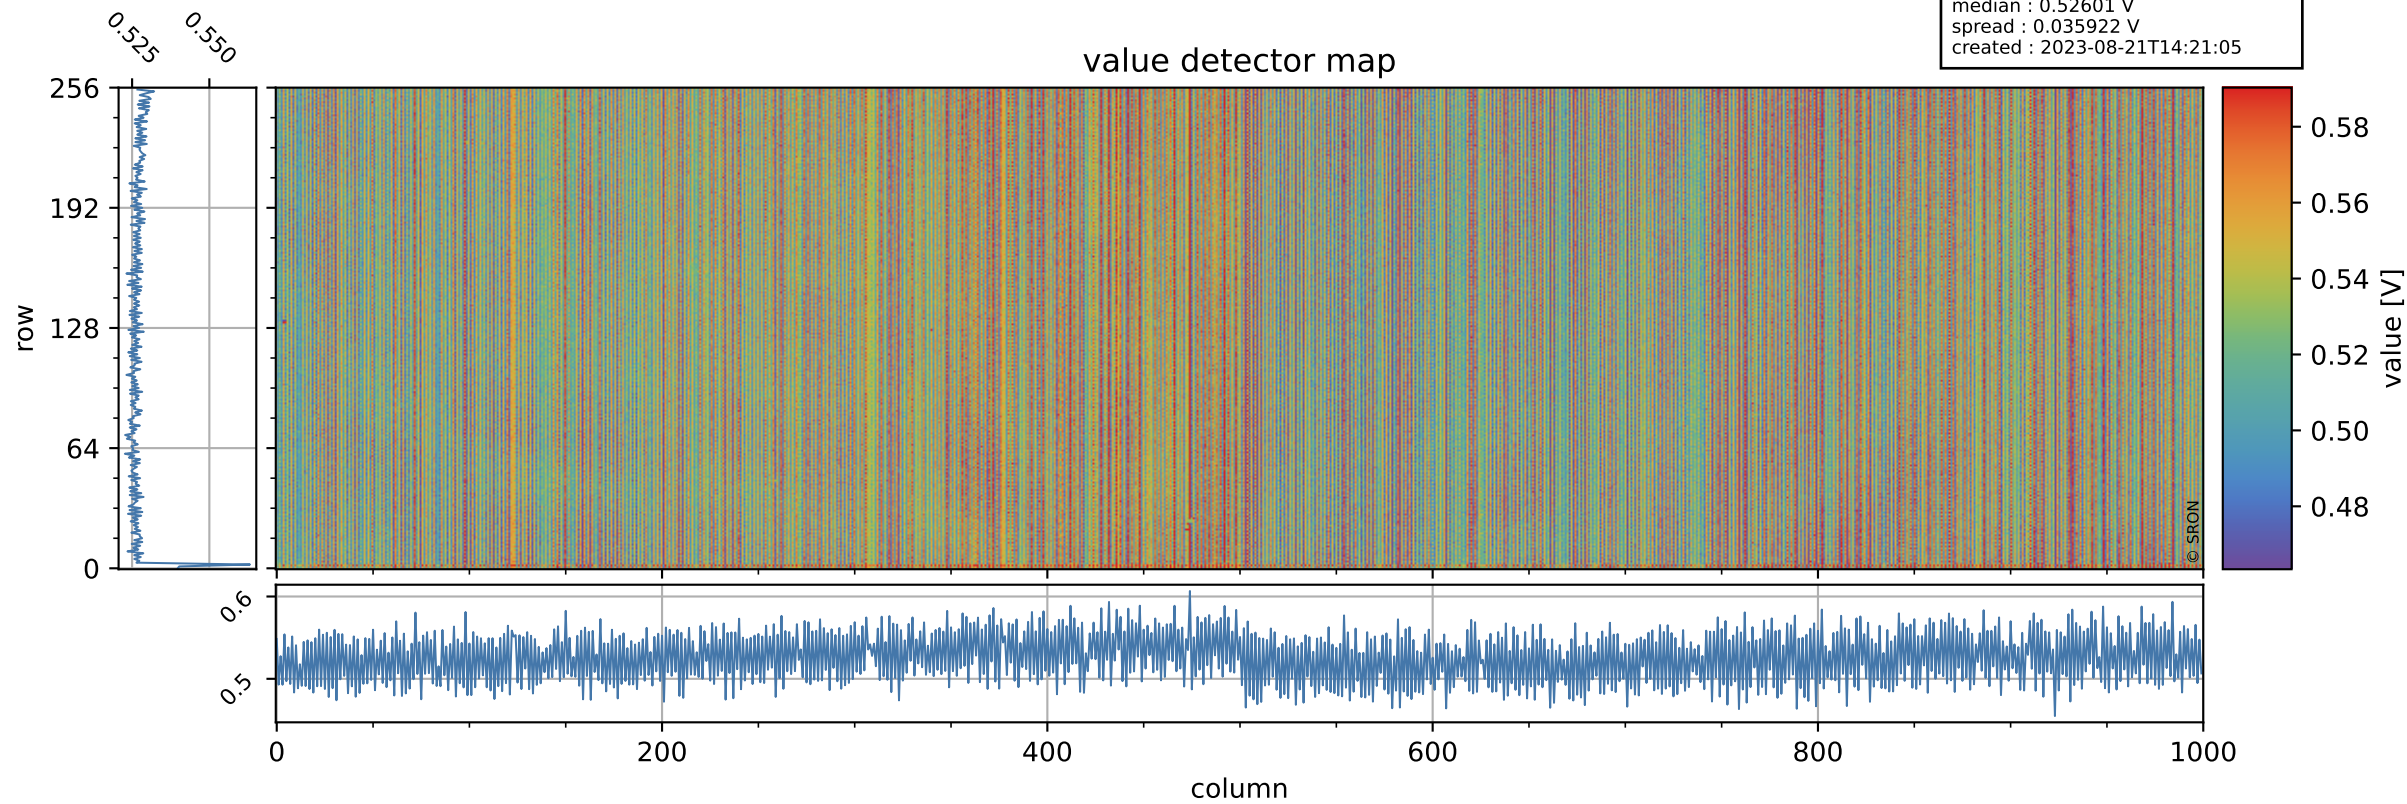

Tropomi SWIR offset (official)

orbits : 19 in [6412, 6457]
coverage : 2019-01-08 / 2019-01-11
median : 0.52601 V
spread : 0.035922 V
created : 2023-08-21T14:21:05

value detector map

Tropomi SWIR offset (official)

orbits : 19 in [6412, 6457]
coverage : 2019-01-08 / 2019-01-11
median : 30.641 μV
spread : 18.603 μV
created : 2023-08-21T14:21:05

Tropomi SWIR offset (official)

orbits : 19 in [6412, 6457]
coverage : 2019-01-08 / 2019-01-11
median : -0.011673 mV
spread : 0.32189 mV
created : 2023-08-21T14:21:05

value compared with SWIR offset CKD

Tropomi SWIR offset (official) ground-tracks of Sentinel-5P

orbits : 19 in [6412, 6457]
coverage : 2019-01-08 / 2019-01-11
created : 2023-08-21T14:21:06

Tropomi SWIR offset (official)

orbits : [2827, 6457]
coverage : 2018-04-30 / 2019-01-11
created : 2023-08-21T14:21:06

trend of detector median & temperatures