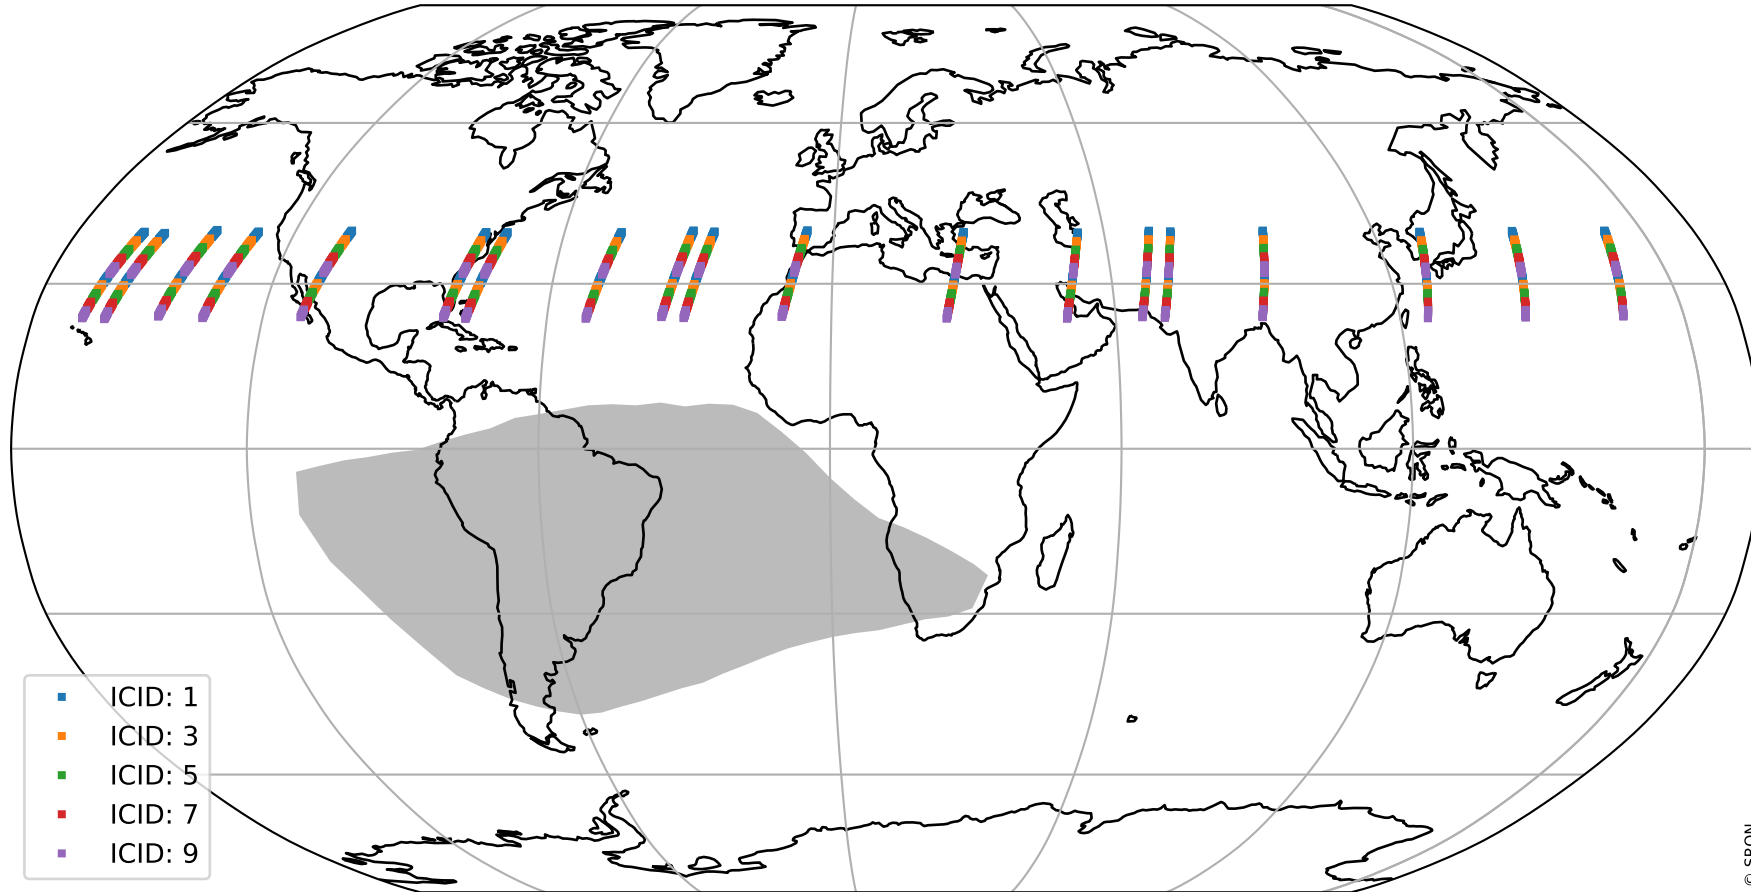

Tropomi SWIR offset (official)

orbits : 19 in [6412, 6457]
coverage : 2019-01-08 / 2019-01-11
median : 0.52601 V
spread : 0.035922 V
created : 2023-08-21T14:21:05

value detector map

Tropomi SWIR offset (official)

orbits : 19 in [6412, 6457]
coverage : 2019-01-08 / 2019-01-11
median : 30.641 μV
spread : 18.603 μV
created : 2023-08-21T14:21:05

Tropomi SWIR offset (official)

orbits : 19 in [6412, 6457]
coverage : 2019-01-08 / 2019-01-11
median : -0.011673 mV
spread : 0.32189 mV
created : 2023-08-21T14:21:05

value compared with SWIR offset CKD

Tropomi SWIR offset (official) ground-tracks of Sentinel-5P

orbits : 19 in [6412, 6457]
coverage : 2019-01-08 / 2019-01-11
created : 2023-08-21T14:21:06

Tropomi SWIR offset (official)

orbits : [2827, 6457]
coverage : 2018-04-30 / 2019-01-11
created : 2023-08-21T14:21:06

trend of detector median & temperatures