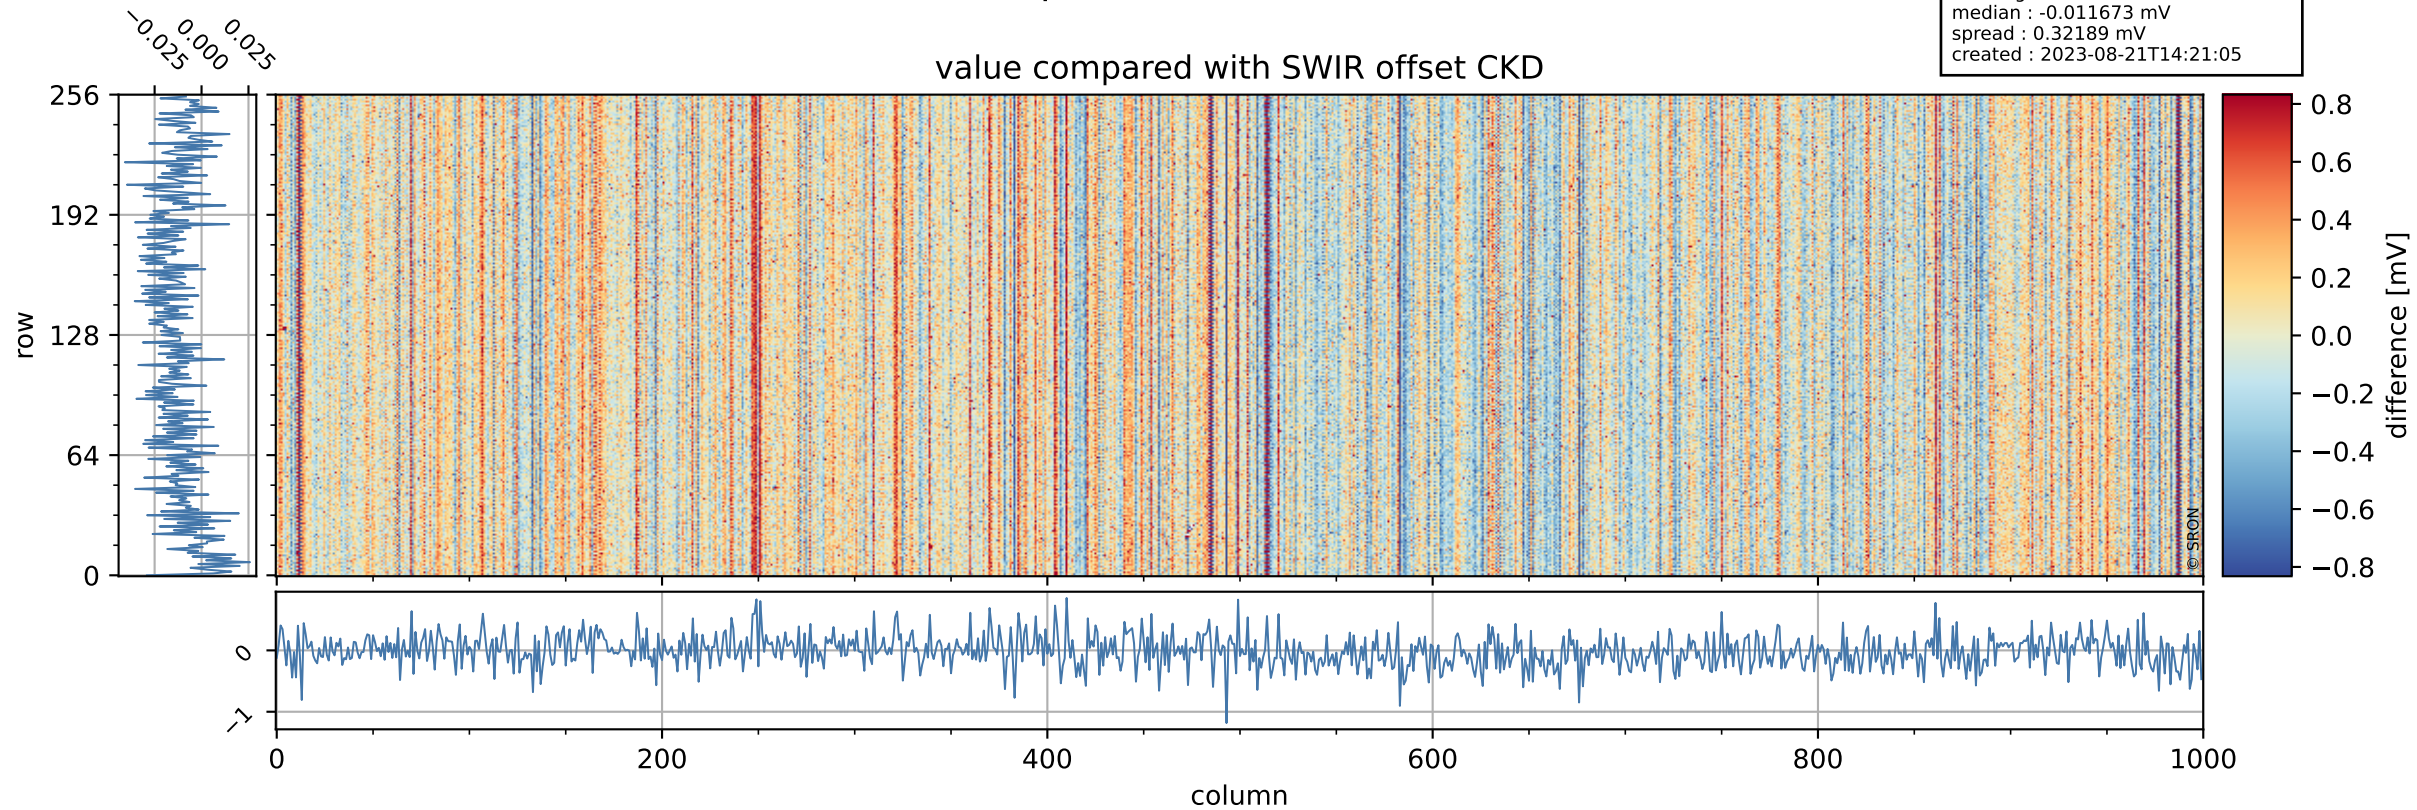

Tropomi SWIR offset (official)

orbits : 19 in [6412, 6457]
coverage : 2019-01-08 / 2019-01-11
median : 0.52601 V
spread : 0.035922 V
created : 2023-08-21T14:21:05

value detector map

Tropomi SWIR offset (official)

orbits : 19 in [6412, 6457]
coverage : 2019-01-08 / 2019-01-11
median : 30.641 μV
spread : 18.603 μV
created : 2023-08-21T14:21:05

Tropomi SWIR offset (official)

orbits : 19 in [6412, 6457]
coverage : 2019-01-08 / 2019-01-11
median : -0.011673 mV
spread : 0.32189 mV
created : 2023-08-21T14:21:05

value compared with SWIR offset CKD

Tropomi SWIR offset (official) ground-tracks of Sentinel-5P

orbits : 19 in [6412, 6457]
coverage : 2019-01-08 / 2019-01-11
created : 2023-08-21T14:21:06

Tropomi SWIR offset (official)

orbits : [2827, 6457]
coverage : 2018-04-30 / 2019-01-11
created : 2023-08-21T14:21:06

trend of detector median & temperatures