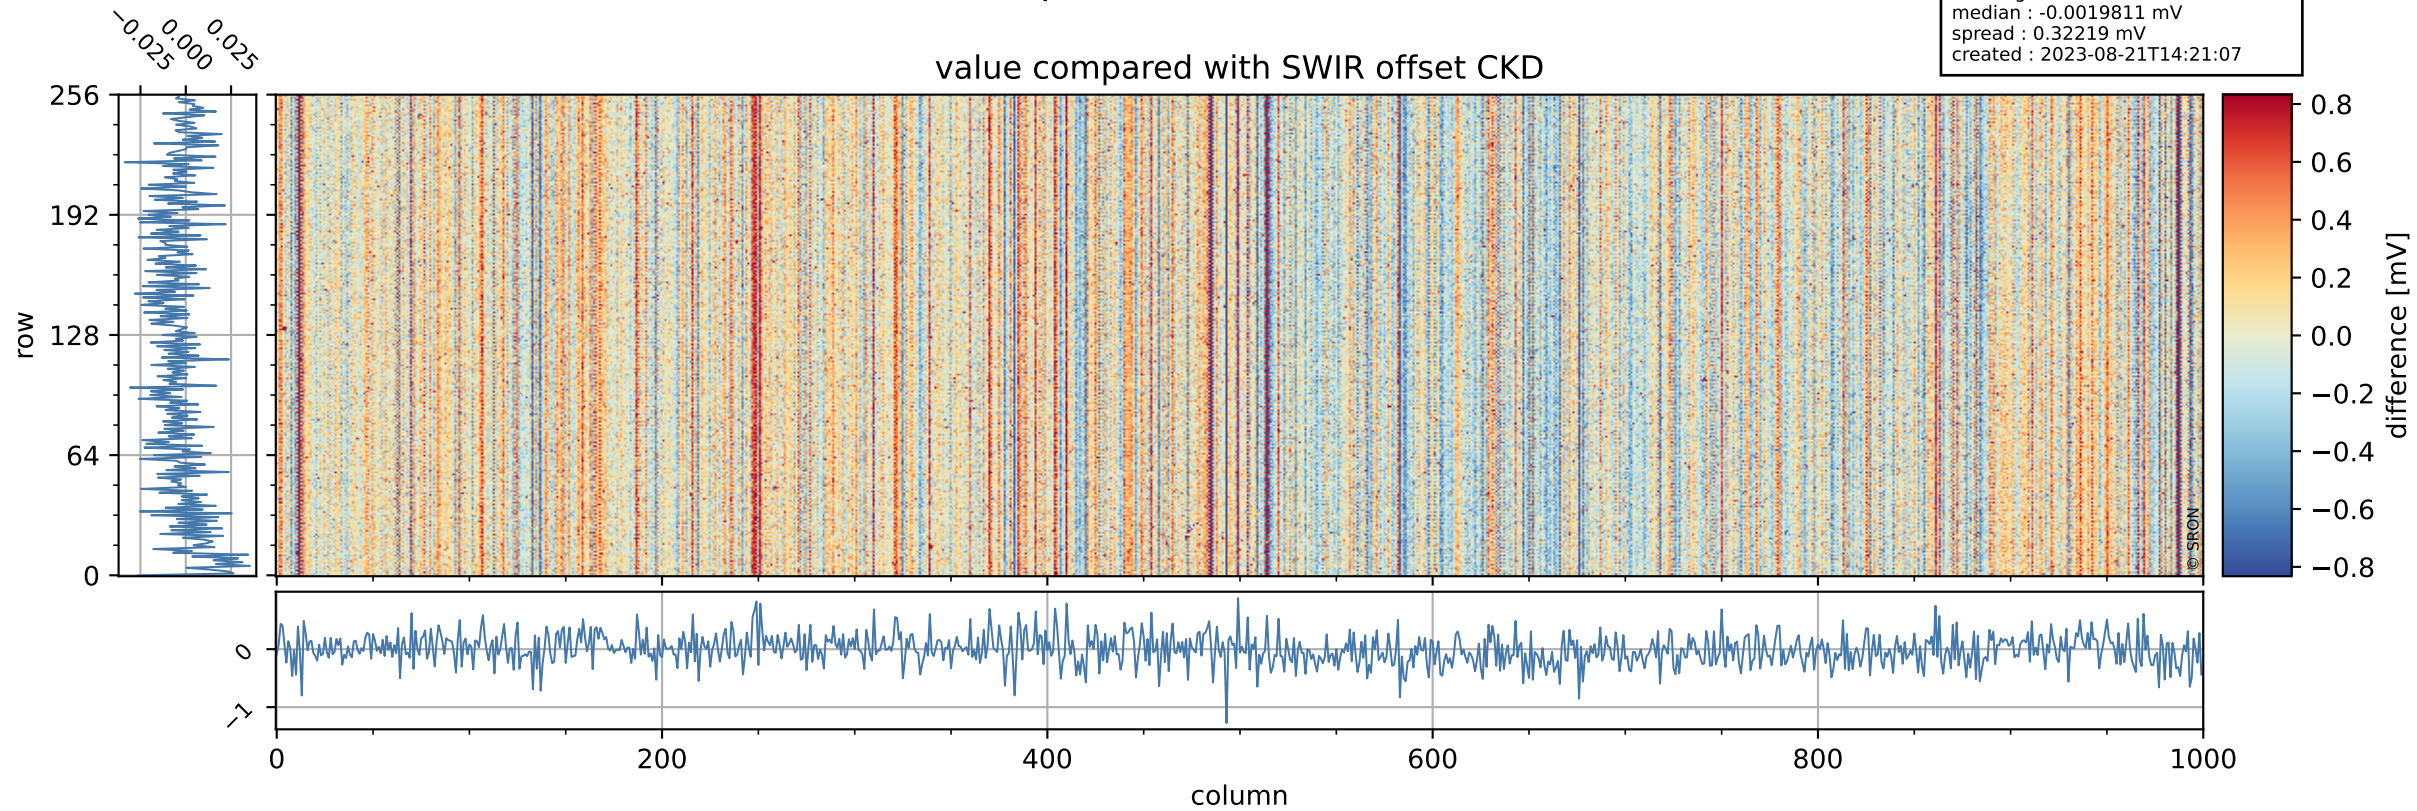

Tropomi SWIR offset (official)

orbits : 18 in [6427, 6472]
coverage : 2019-01-09 / 2019-01-12
median : 0.52602 V
spread : 0.035922 V
created : 2023-08-21T14:21:07

value detector map

Tropomi SWIR offset (official)

orbits : 18 in [6427, 6472]
coverage : 2019-01-09 / 2019-01-12
median : 30.389 μV
spread : 18.397 μV
created : 2023-08-21T14:21:07

Tropomi SWIR offset (official)

orbits : 18 in [6427, 6472]
coverage : 2019-01-09 / 2019-01-12
median : -0.0019811 mV
spread : 0.32219 mV
created : 2023-08-21T14:21:07

value compared with SWIR offset CKD

Tropomi SWIR offset (official) ground-tracks of Sentinel-5P

orbits : 18 in [6427, 6472]
coverage : 2019-01-09 / 2019-01-12
created : 2023-08-21T14:21:07

- ICID: 1
- ICID: 3
- ICID: 5
- ICID: 7
- ICID: 9

Tropomi SWIR offset (official)

orbits : [2827, 6472]
coverage : 2018-04-30 / 2019-01-12
created : 2023-08-21T14:21:08

trend of detector median & temperatures