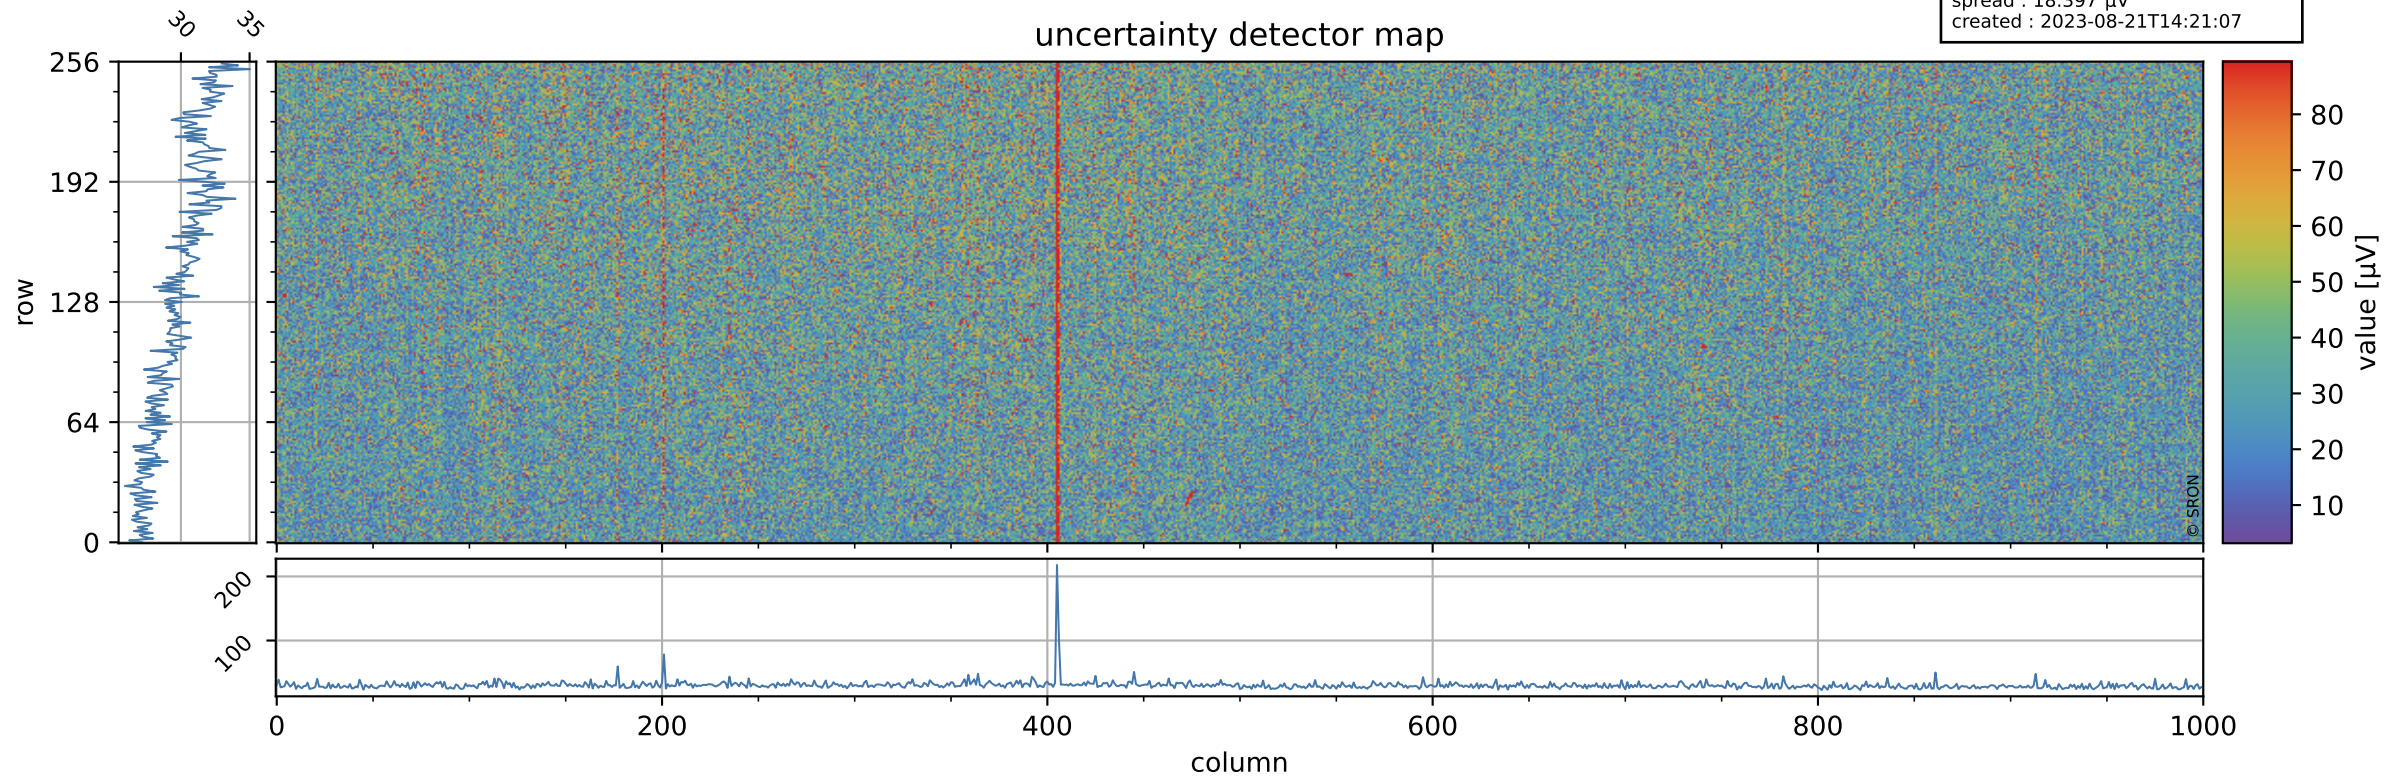

Tropomi SWIR offset (official)

orbits : 18 in [6427, 6472]
coverage : 2019-01-09 / 2019-01-12
median : 0.52602 V
spread : 0.035922 V
created : 2023-08-21T14:21:07

value detector map

Tropomi SWIR offset (official)

orbits : 18 in [6427, 6472]
coverage : 2019-01-09 / 2019-01-12
median : 30.389 μV
spread : 18.397 μV
created : 2023-08-21T14:21:07

Tropomi SWIR offset (official)

orbits : 18 in [6427, 6472]
coverage : 2019-01-09 / 2019-01-12
median : -0.0019811 mV
spread : 0.32219 mV
created : 2023-08-21T14:21:07

value compared with SWIR offset CKD

Tropomi SWIR offset (official) ground-tracks of Sentinel-5P

orbits : 18 in [6427, 6472]
coverage : 2019-01-09 / 2019-01-12
created : 2023-08-21T14:21:07

- ICID: 1
- ICID: 3
- ICID: 5
- ICID: 7
- ICID: 9

Tropomi SWIR offset (official)

orbits : [2827, 6472]
coverage : 2018-04-30 / 2019-01-12
created : 2023-08-21T14:21:08

trend of detector median & temperatures