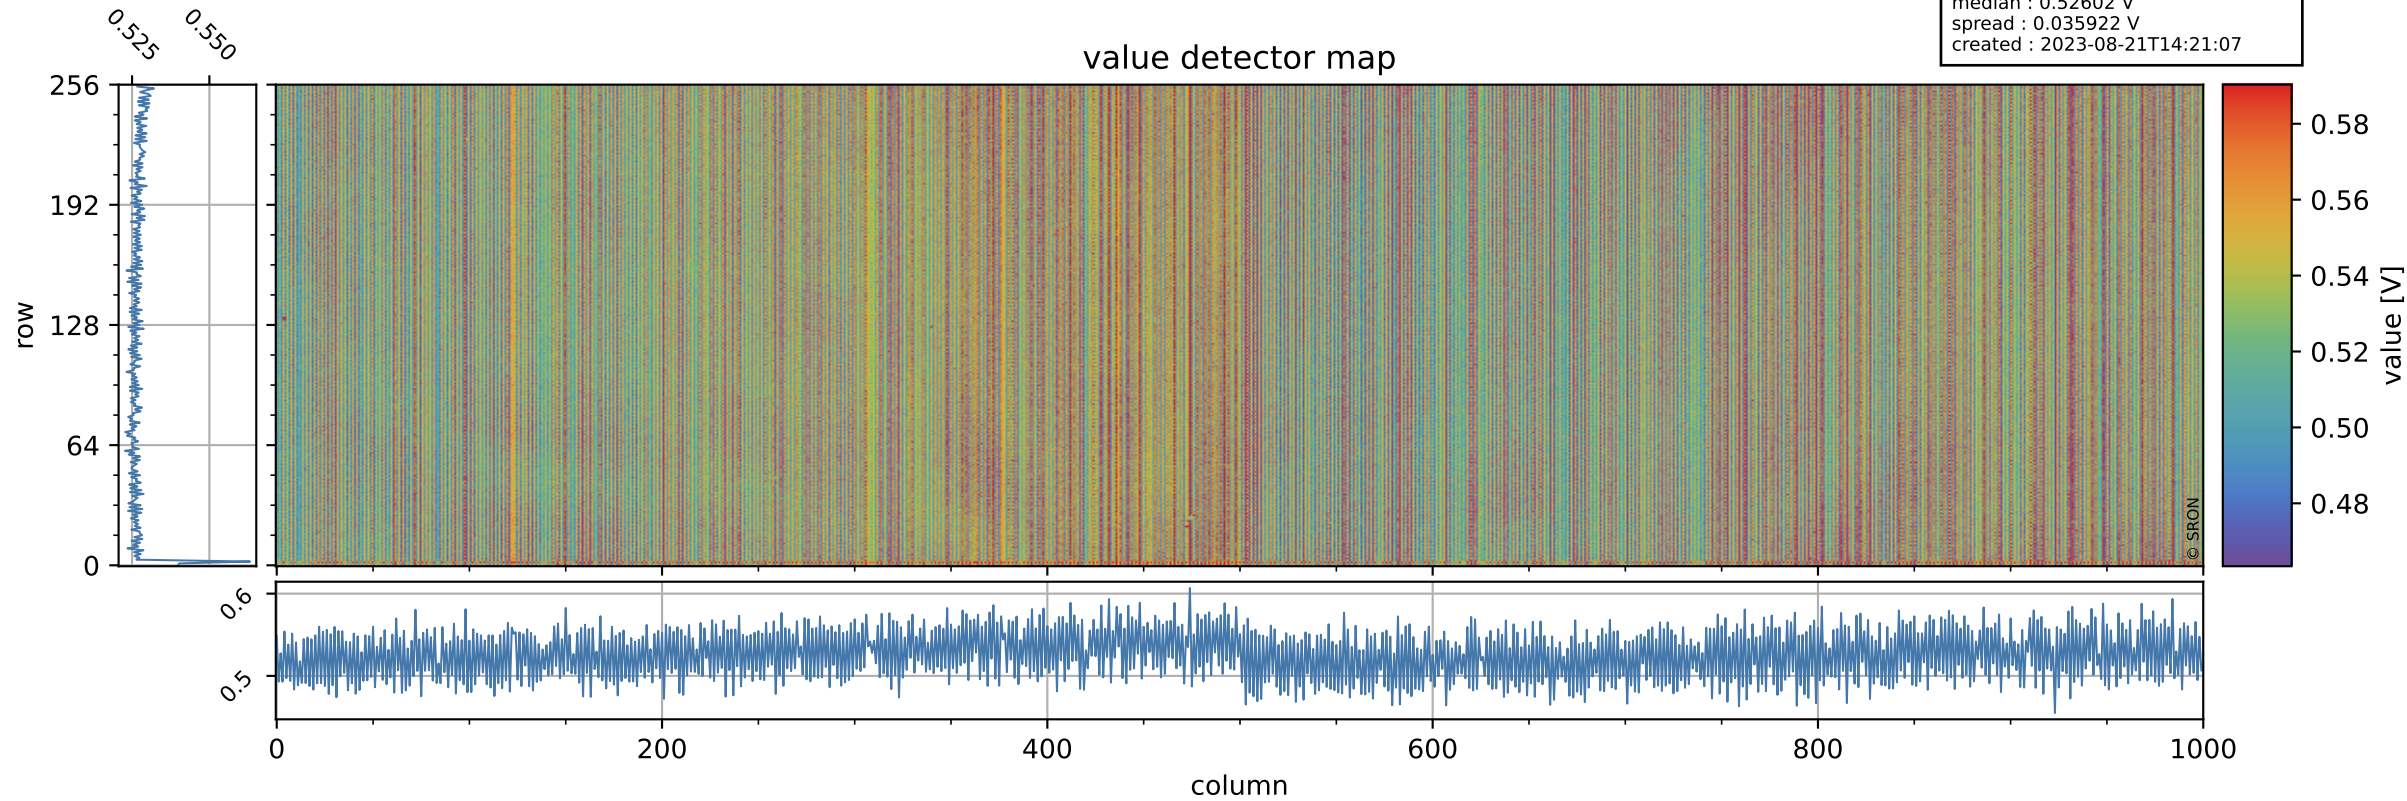

Tropomi SWIR offset (official)

orbits : 18 in [6427, 6472]
coverage : 2019-01-09 / 2019-01-12
median : 0.52602 V
spread : 0.035922 V
created : 2023-08-21T14:21:07

value detector map

Tropomi SWIR offset (official)

orbits : 18 in [6427, 6472]
coverage : 2019-01-09 / 2019-01-12
median : 30.389 μV
spread : 18.397 μV
created : 2023-08-21T14:21:07

Tropomi SWIR offset (official)

orbits : 18 in [6427, 6472]
coverage : 2019-01-09 / 2019-01-12
median : -0.0019811 mV
spread : 0.32219 mV
created : 2023-08-21T14:21:07

value compared with SWIR offset CKD

Tropomi SWIR offset (official) ground-tracks of Sentinel-5P

orbits : 18 in [6427, 6472]
coverage : 2019-01-09 / 2019-01-12
created : 2023-08-21T14:21:07

- ICID: 1
- ICID: 3
- ICID: 5
- ICID: 7
- ICID: 9

Tropomi SWIR offset (official)

orbits : [2827, 6472]
coverage : 2018-04-30 / 2019-01-12
created : 2023-08-21T14:21:08

trend of detector median & temperatures