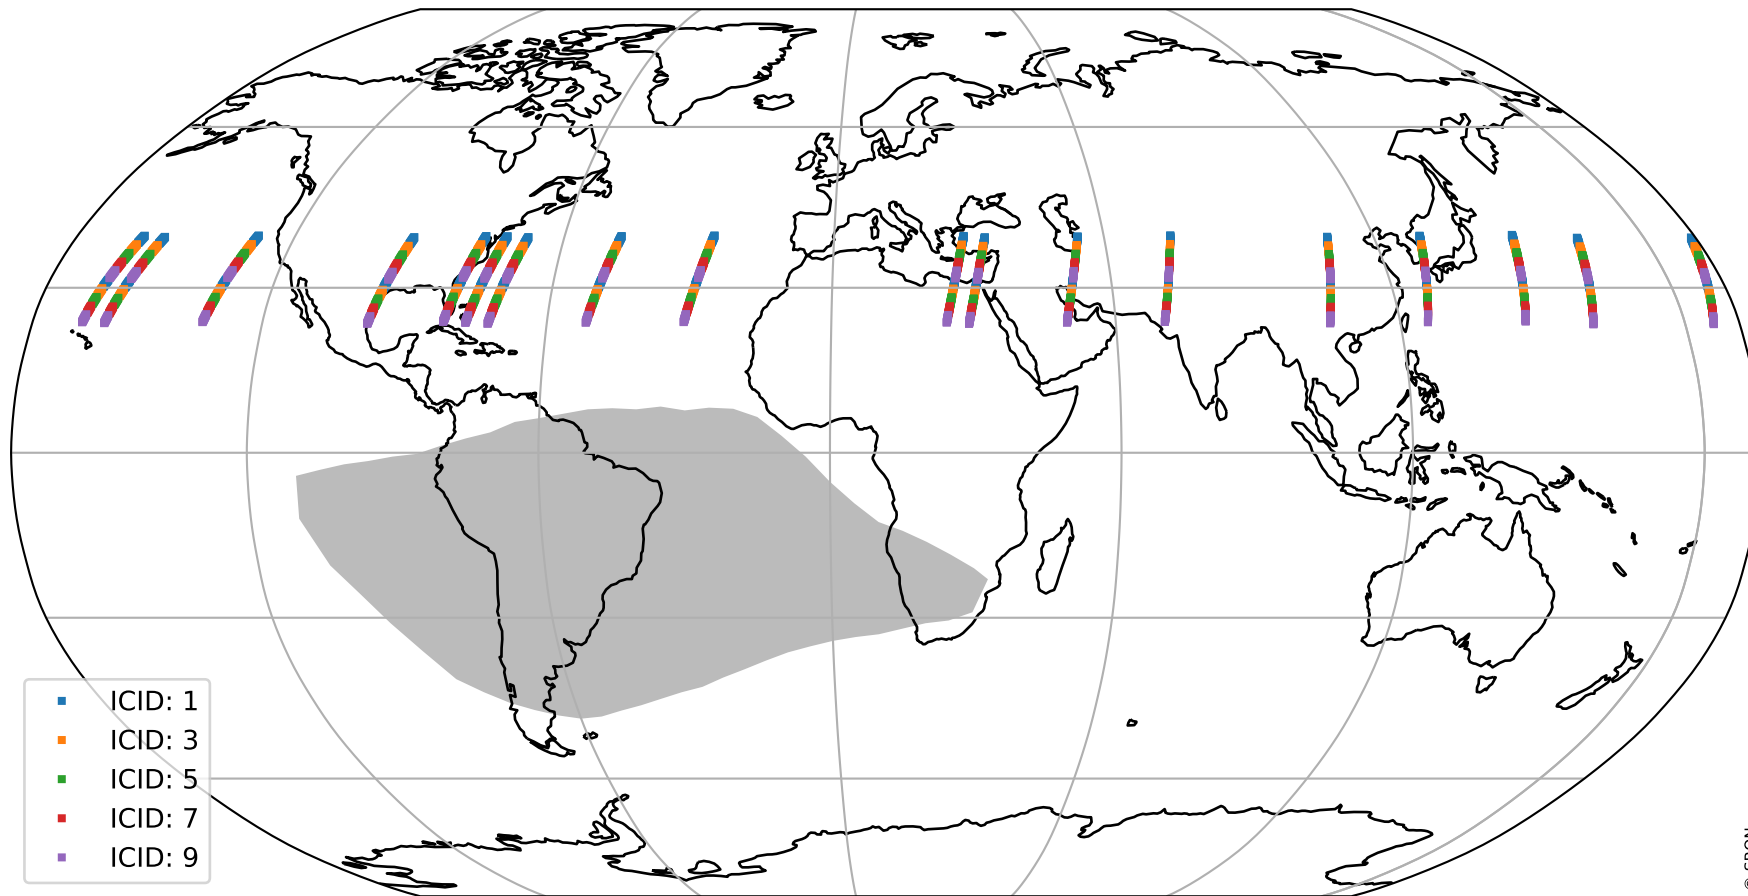

Tropomi SWIR offset (official)

orbits : 18 in [6427, 6472]
coverage : 2019-01-09 / 2019-01-12
median : 0.52602 V
spread : 0.035922 V
created : 2023-08-21T14:21:07

value detector map

Tropomi SWIR offset (official)

orbits : 18 in [6427, 6472]
coverage : 2019-01-09 / 2019-01-12
median : 30.389 μV
spread : 18.397 μV
created : 2023-08-21T14:21:07

Tropomi SWIR offset (official)

orbits : 18 in [6427, 6472]
coverage : 2019-01-09 / 2019-01-12
median : -0.0019811 mV
spread : 0.32219 mV
created : 2023-08-21T14:21:07

value compared with SWIR offset CKD

Tropomi SWIR offset (official) ground-tracks of Sentinel-5P

orbits : 18 in [6427, 6472]
coverage : 2019-01-09 / 2019-01-12
created : 2023-08-21T14:21:07

- ICID: 1
- ICID: 3
- ICID: 5
- ICID: 7
- ICID: 9

Tropomi SWIR offset (official)

orbits : [2827, 6472]
coverage : 2018-04-30 / 2019-01-12
created : 2023-08-21T14:21:08

trend of detector median & temperatures