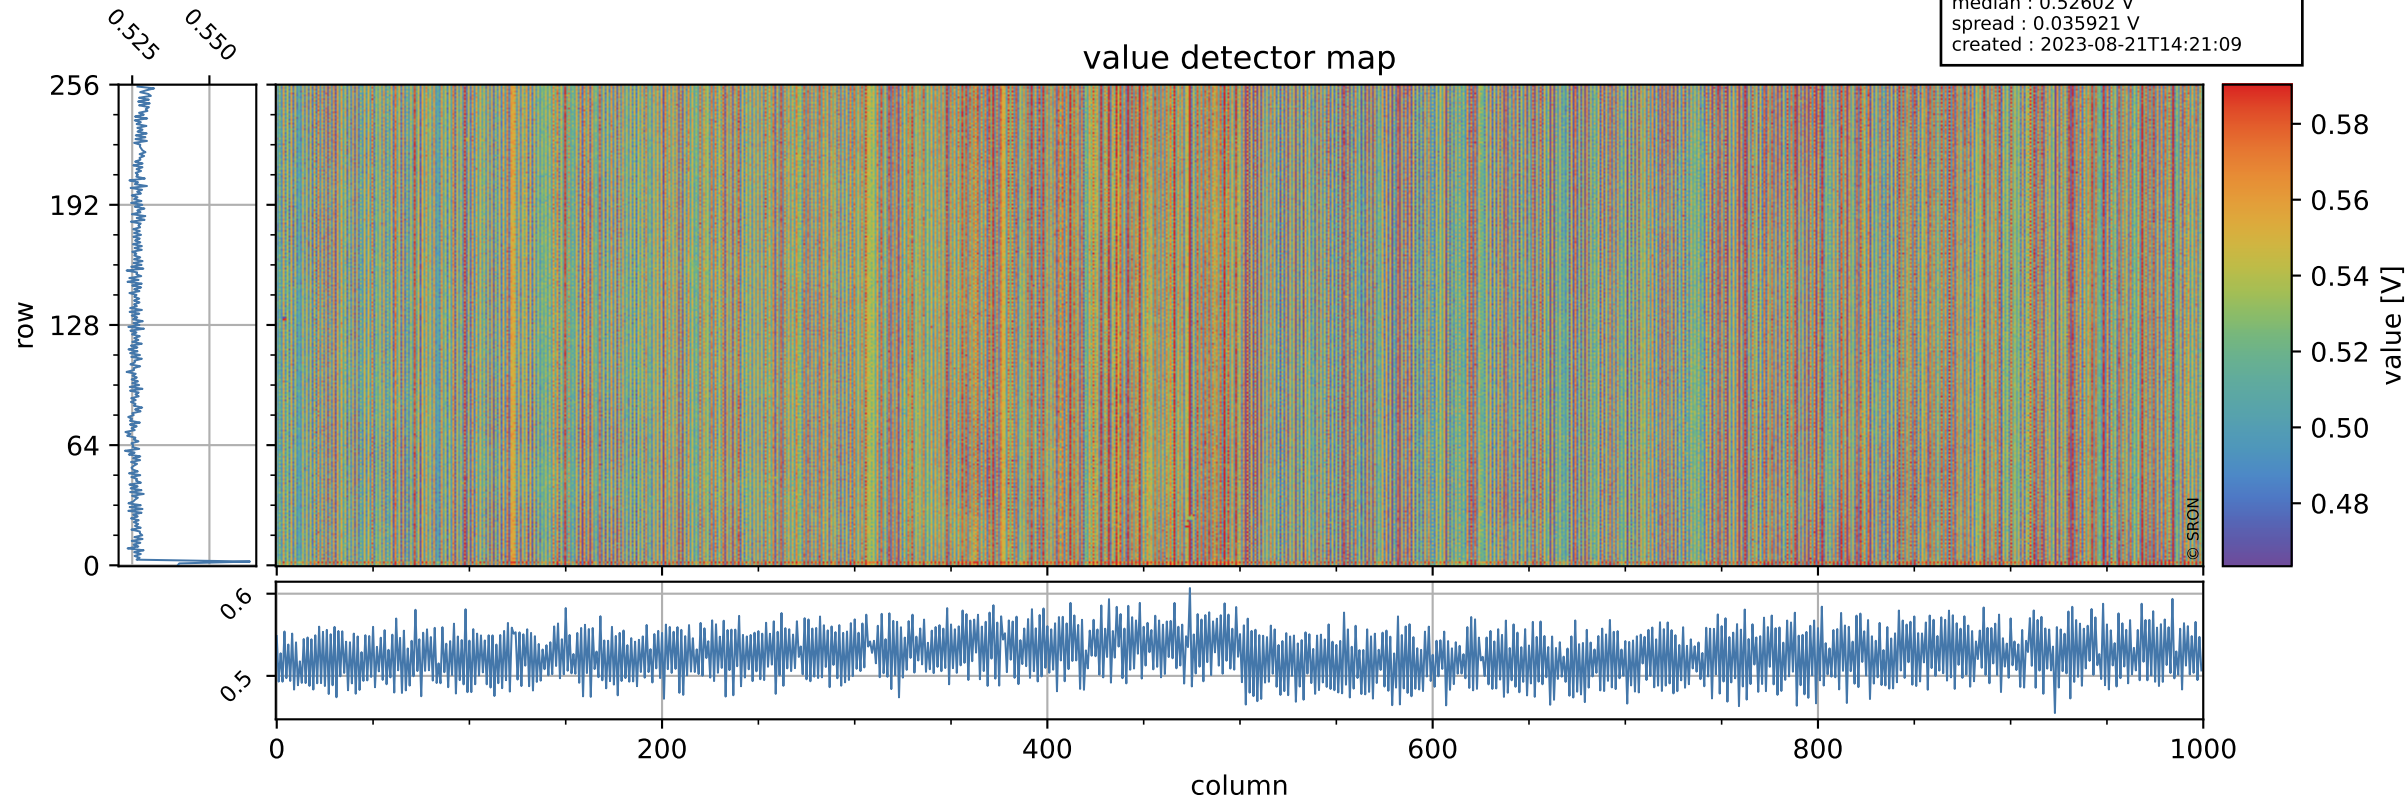

Tropomi SWIR offset (official)

orbits : 19 in [6442, 6487]
coverage : 2019-01-10 / 2019-01-13
median : 0.52602 V
spread : 0.035921 V
created : 2023-08-21T14:21:09

value detector map

Tropomi SWIR offset (official)

orbits : 19 in [6442, 6487]
coverage : 2019-01-10 / 2019-01-13
median : 30.27 μV
spread : 18.435 μV
created : 2023-08-21T14:21:09

Tropomi SWIR offset (official)

orbits : 19 in [6442, 6487]
coverage : 2019-01-10 / 2019-01-13
median : -0.0012625 mV
spread : 0.32386 mV
created : 2023-08-21T14:21:09

value compared with SWIR offset CKD

Tropomi SWIR offset (official) ground-tracks of Sentinel-5P

orbits : 19 in [6442, 6487]
coverage : 2019-01-10 / 2019-01-13
created : 2023-08-21T14:21:09

Tropomi SWIR offset (official)

orbits : [2827, 6487]
coverage : 2018-04-30 / 2019-01-13
created : 2023-08-21T14:21:10

trend of detector median & temperatures