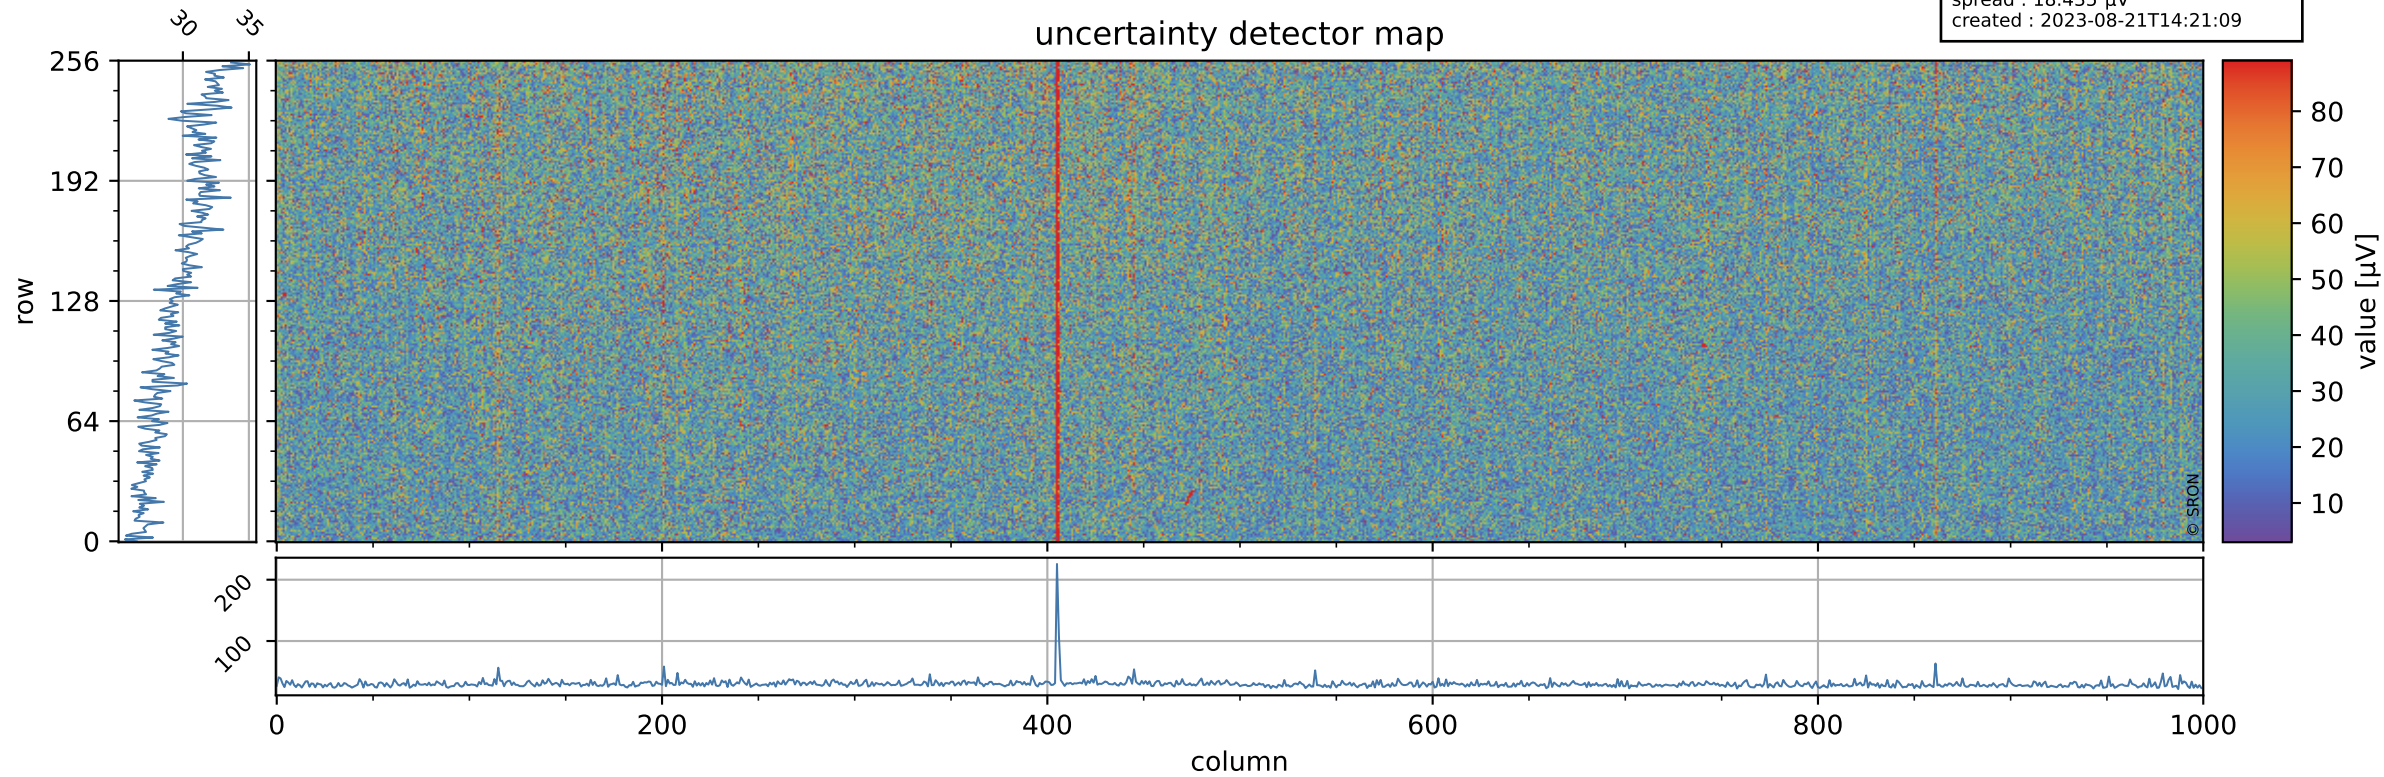

Tropomi SWIR offset (official)

orbits : 19 in [6442, 6487]
coverage : 2019-01-10 / 2019-01-13
median : 0.52602 V
spread : 0.035921 V
created : 2023-08-21T14:21:09

value detector map

Tropomi SWIR offset (official)

orbits : 19 in [6442, 6487]
coverage : 2019-01-10 / 2019-01-13
median : 30.27 μV
spread : 18.435 μV
created : 2023-08-21T14:21:09

Tropomi SWIR offset (official)

orbits : 19 in [6442, 6487]
coverage : 2019-01-10 / 2019-01-13
median : -0.0012625 mV
spread : 0.32386 mV
created : 2023-08-21T14:21:09

value compared with SWIR offset CKD

Tropomi SWIR offset (official) ground-tracks of Sentinel-5P

orbits : 19 in [6442, 6487]
coverage : 2019-01-10 / 2019-01-13
created : 2023-08-21T14:21:09

Tropomi SWIR offset (official)

orbits : [2827, 6487]
coverage : 2018-04-30 / 2019-01-13
created : 2023-08-21T14:21:10

trend of detector median & temperatures