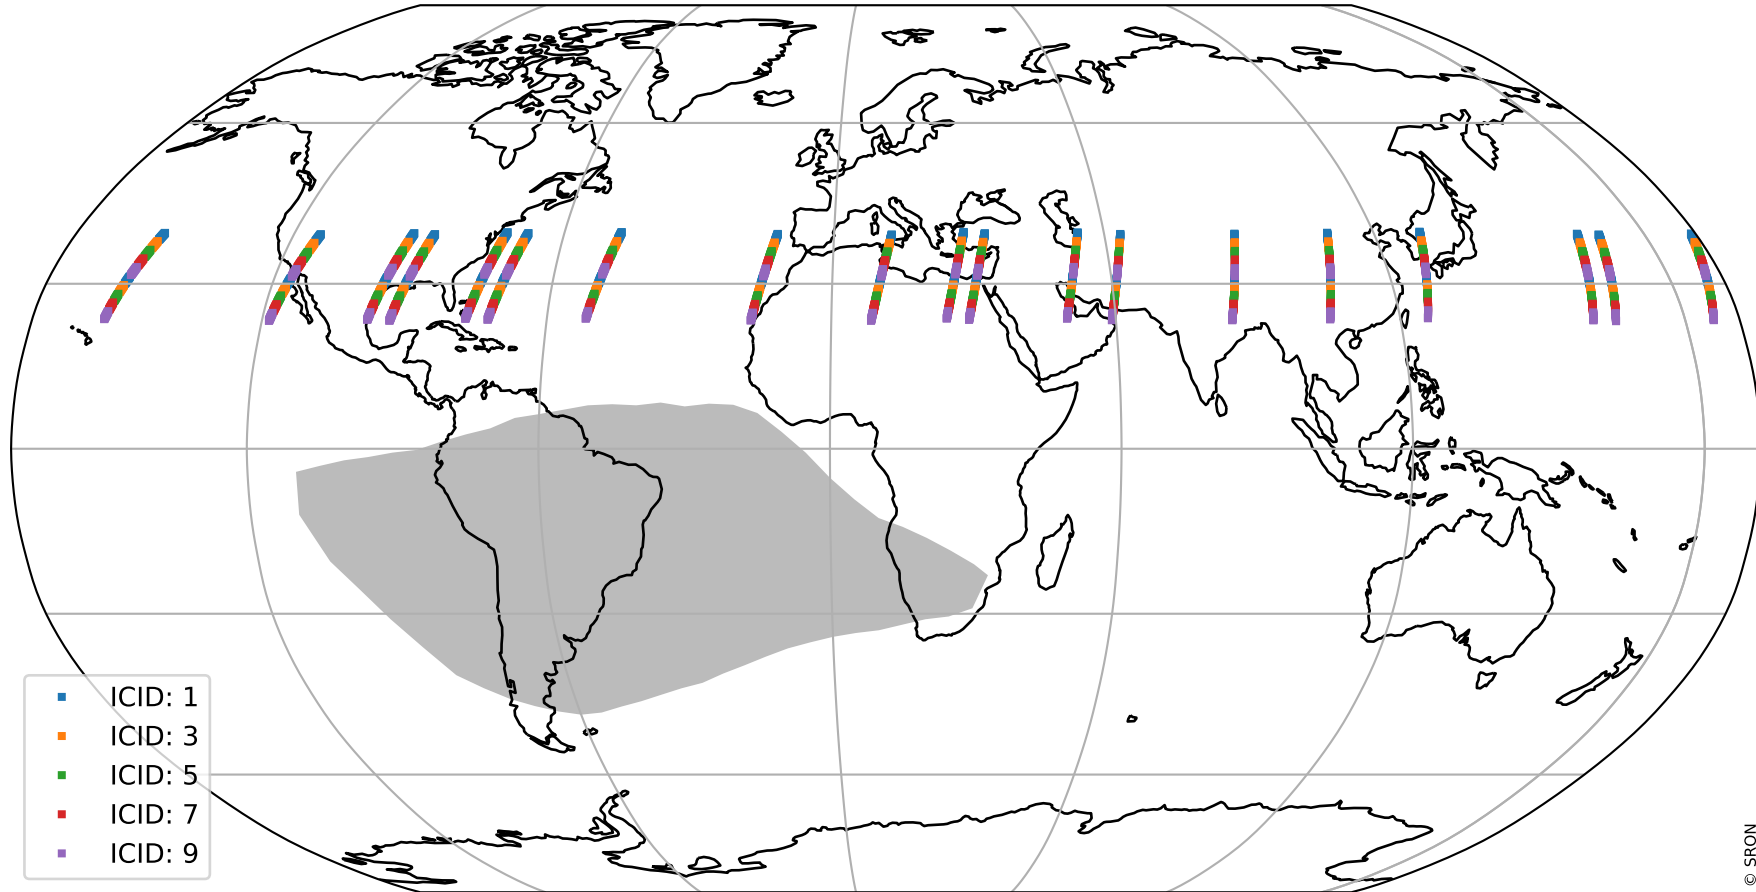

Tropomi SWIR offset (official)

orbits : 19 in [6442, 6487]
coverage : 2019-01-10 / 2019-01-13
median : 0.52602 V
spread : 0.035921 V
created : 2023-08-21T14:21:09

value detector map

Tropomi SWIR offset (official)

orbits : 19 in [6442, 6487]
coverage : 2019-01-10 / 2019-01-13
median : 30.27 μV
spread : 18.435 μV
created : 2023-08-21T14:21:09

Tropomi SWIR offset (official)

orbits : 19 in [6442, 6487]
coverage : 2019-01-10 / 2019-01-13
median : -0.0012625 mV
spread : 0.32386 mV
created : 2023-08-21T14:21:09

value compared with SWIR offset CKD

Tropomi SWIR offset (official) ground-tracks of Sentinel-5P

orbits : 19 in [6442, 6487]
coverage : 2019-01-10 / 2019-01-13
created : 2023-08-21T14:21:09

Tropomi SWIR offset (official)

orbits : [2827, 6487]
coverage : 2018-04-30 / 2019-01-13
created : 2023-08-21T14:21:10

trend of detector median & temperatures