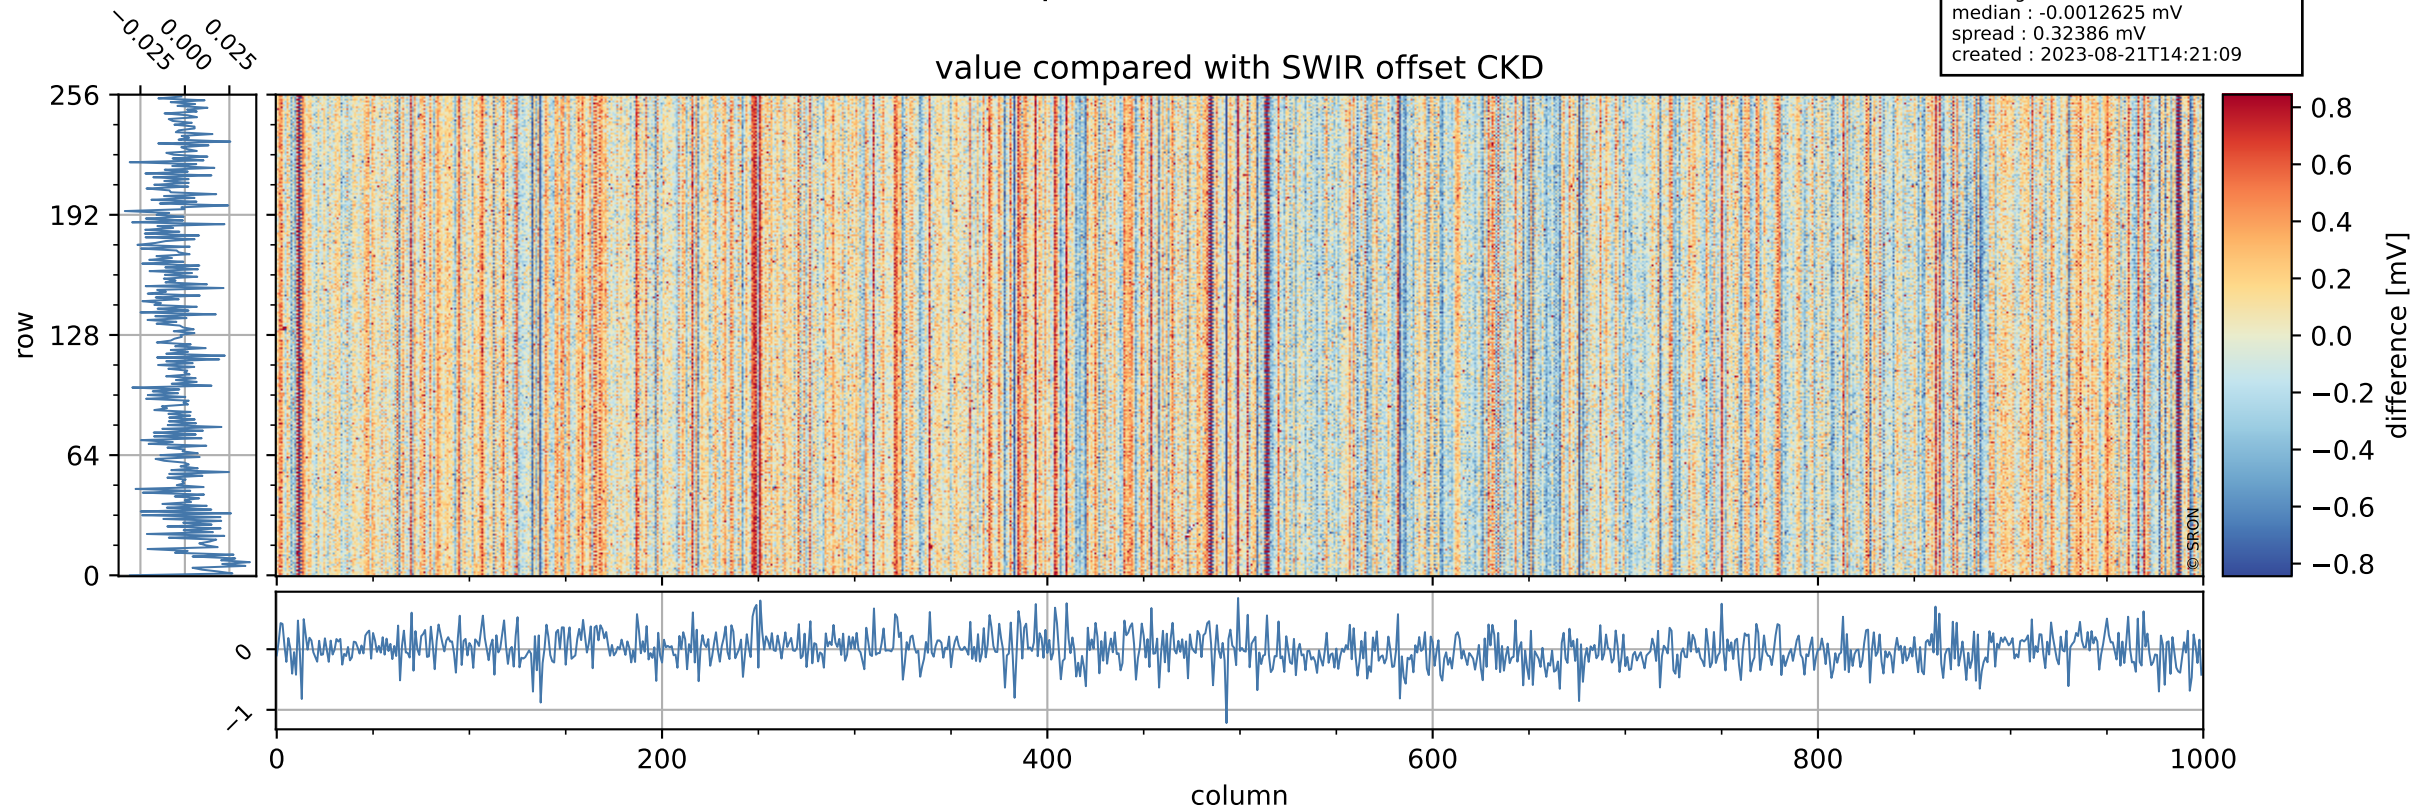

Tropomi SWIR offset (official)

orbits : 19 in [6442, 6487]
coverage : 2019-01-10 / 2019-01-13
median : 0.52602 V
spread : 0.035921 V
created : 2023-08-21T14:21:09

value detector map

Tropomi SWIR offset (official)

orbits : 19 in [6442, 6487]
coverage : 2019-01-10 / 2019-01-13
median : 30.27 μV
spread : 18.435 μV
created : 2023-08-21T14:21:09

Tropomi SWIR offset (official)

orbits : 19 in [6442, 6487]
coverage : 2019-01-10 / 2019-01-13
median : -0.0012625 mV
spread : 0.32386 mV
created : 2023-08-21T14:21:09

value compared with SWIR offset CKD

Tropomi SWIR offset (official) ground-tracks of Sentinel-5P

orbits : 19 in [6442, 6487]
coverage : 2019-01-10 / 2019-01-13
created : 2023-08-21T14:21:09

Tropomi SWIR offset (official)

orbits : [2827, 6487]
coverage : 2018-04-30 / 2019-01-13
created : 2023-08-21T14:21:10

trend of detector median & temperatures