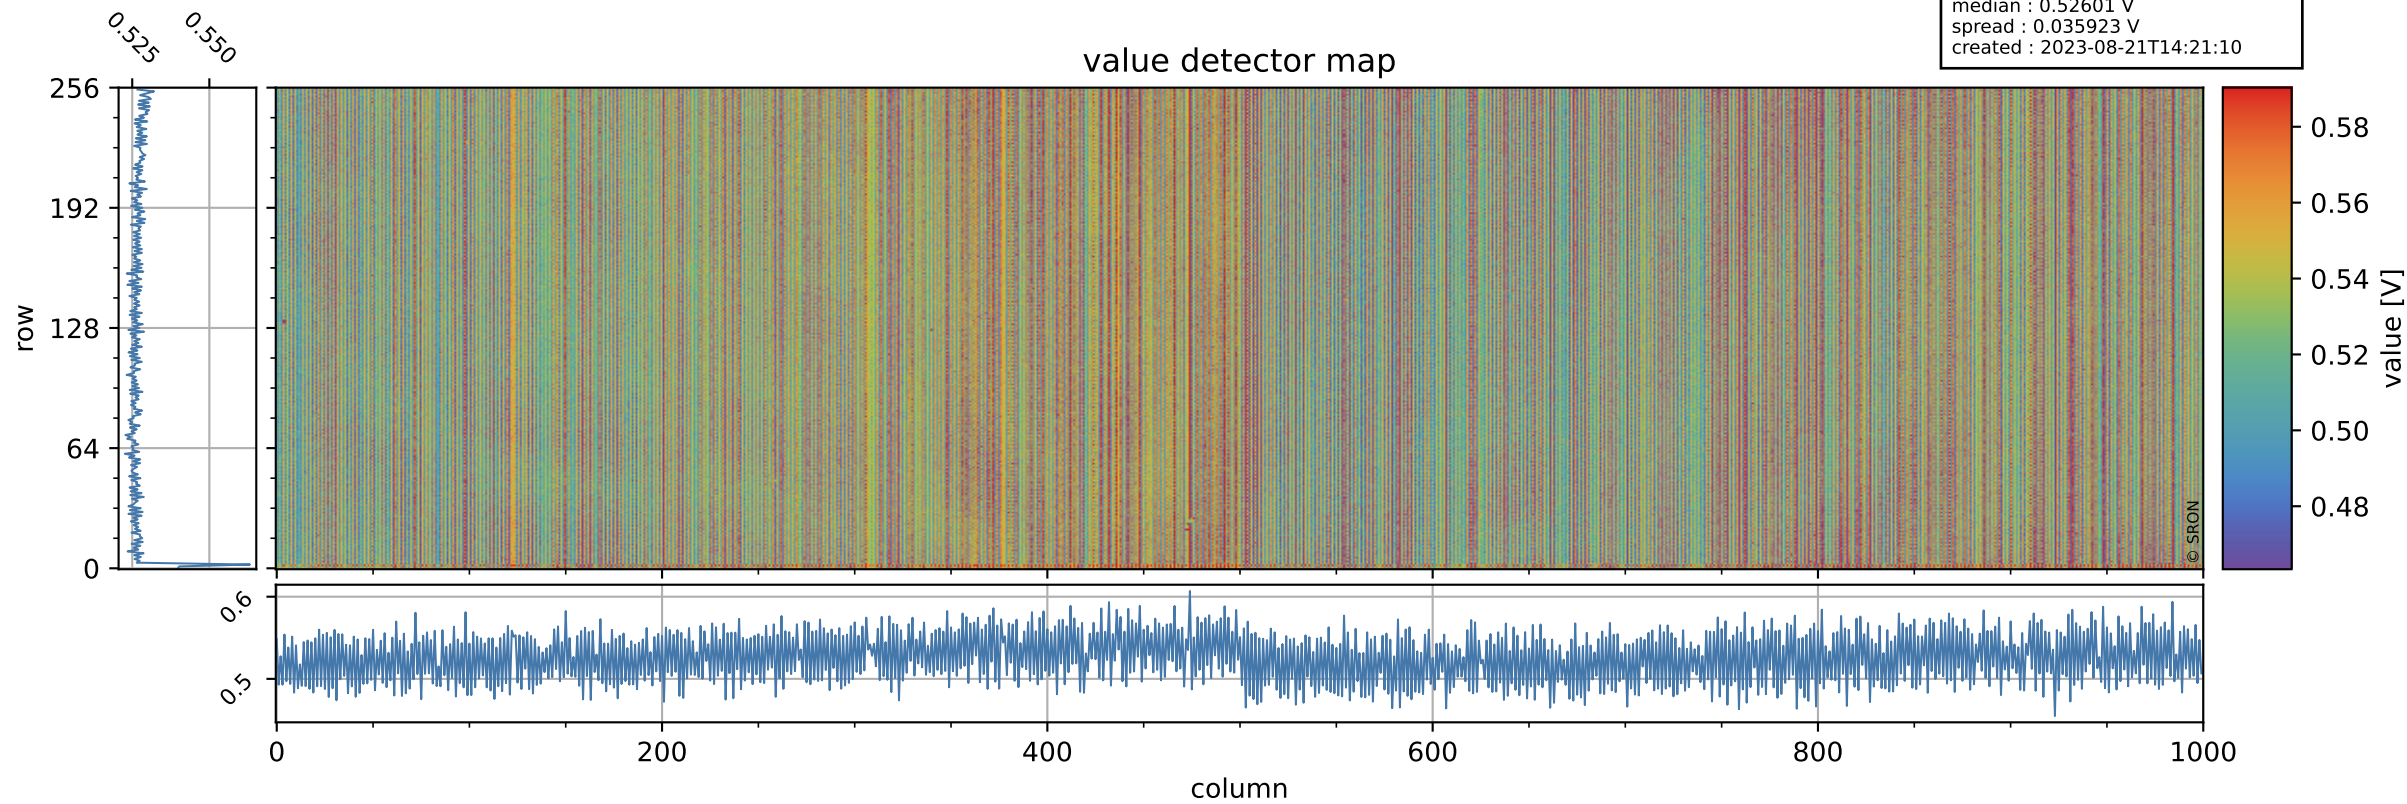

# Tropomi SWIR offset (official)

orbits : 19 in [6457, 6502]  
coverage : 2019-01-11 / 2019-01-14  
median : 0.52601 V  
spread : 0.035923 V  
created : 2023-08-21T14:21:10

## value detector map

# Tropomi SWIR offset (official)

orbits : 19 in [6457, 6502]  
coverage : 2019-01-11 / 2019-01-14  
median : 29.912  $\mu\text{V}$   
spread : 18.145  $\mu\text{V}$   
created : 2023-08-21T14:21:11

# Tropomi SWIR offset (official) ground-tracks of Sentinel-5P

orbits : 19 in [6457, 6502]  
coverage : 2019-01-11 / 2019-01-14  
created : 2023-08-21T14:21:11