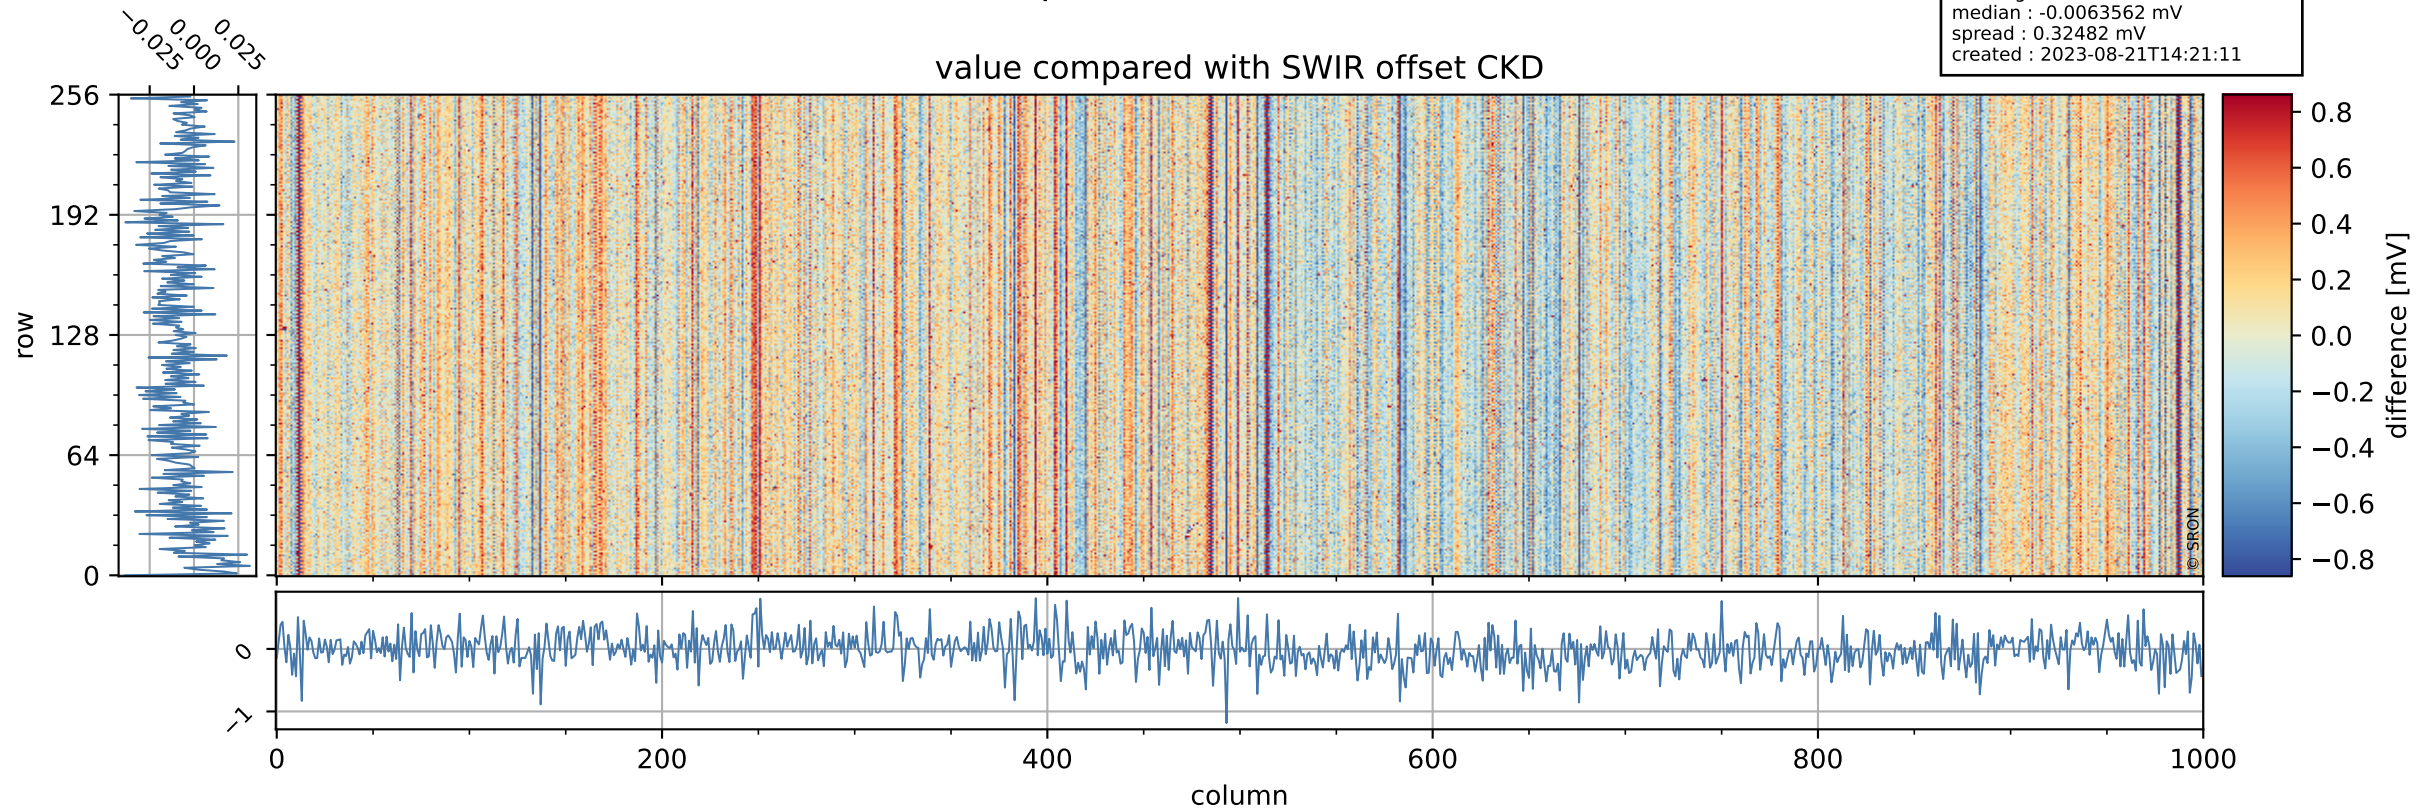

## value detector map

# Tropomi SWIR offset (official)

orbits : 19 in [6457, 6502]  
coverage : 2019-01-11 / 2019-01-14  
median : 29.912  $\mu\text{V}$   
spread : 18.145  $\mu\text{V}$   
created : 2023-08-21T14:21:11

# Tropomi SWIR offset (official)

orbits : 19 in [6457, 6502]  
coverage : 2019-01-11 / 2019-01-14  
median : -0.0063562 mV  
spread : 0.32482 mV  
created : 2023-08-21T14:21:11

value compared with SWIR offset CKD

# Tropomi SWIR offset (official) ground-tracks of Sentinel-5P

orbits : 19 in [6457, 6502]  
coverage : 2019-01-11 / 2019-01-14  
created : 2023-08-21T14:21:11