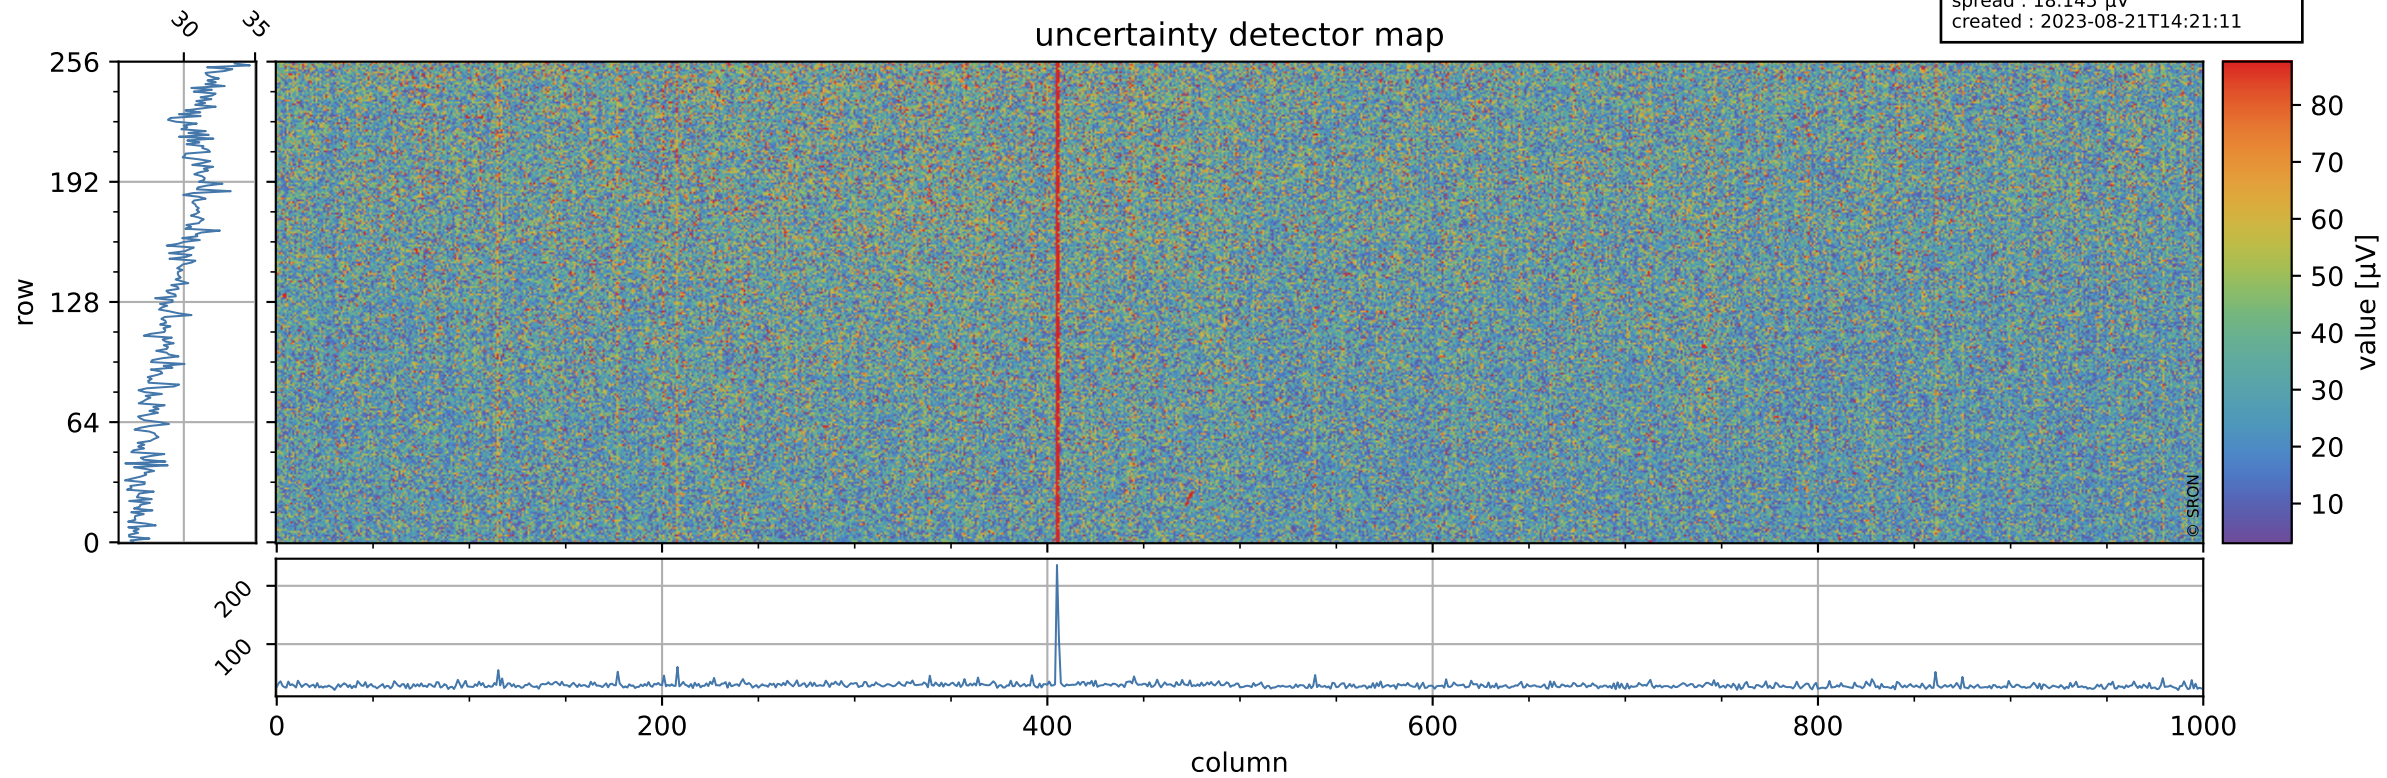

# Tropomi SWIR offset (official)

orbits : 19 in [6457, 6502]  
coverage : 2019-01-11 / 2019-01-14  
median : 0.52601 V  
spread : 0.035923 V  
created : 2023-08-21T14:21:10

## value detector map

# Tropomi SWIR offset (official)

orbits : 19 in [6457, 6502]  
coverage : 2019-01-11 / 2019-01-14  
median : 29.912  $\mu\text{V}$   
spread : 18.145  $\mu\text{V}$   
created : 2023-08-21T14:21:11

# Tropomi SWIR offset (official) ground-tracks of Sentinel-5P

orbits : 19 in [6457, 6502]  
coverage : 2019-01-11 / 2019-01-14  
created : 2023-08-21T14:21:11