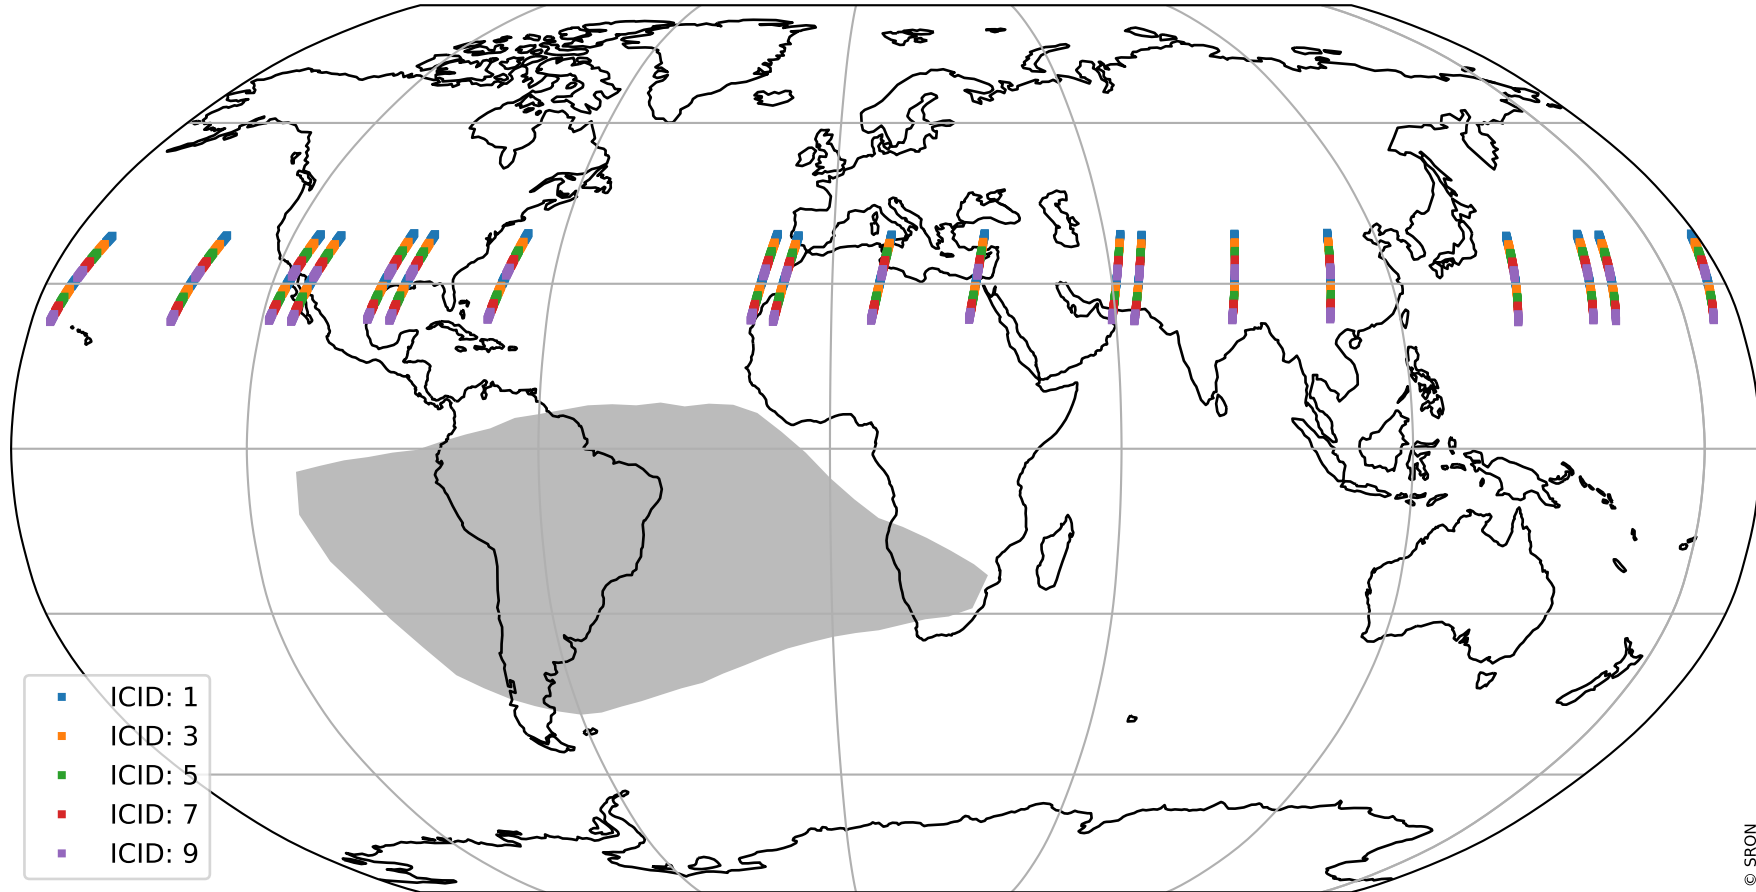

# Tropomi SWIR offset (official)

orbits : 19 in [6457, 6502]  
coverage : 2019-01-11 / 2019-01-14  
median : 29.912  $\mu\text{V}$   
spread : 18.145  $\mu\text{V}$   
created : 2023-08-21T14:21:11

# Tropomi SWIR offset (official)

orbits : 19 in [6457, 6502]  
coverage : 2019-01-11 / 2019-01-14  
median : -0.0063562 mV  
spread : 0.32482 mV  
created : 2023-08-21T14:21:11

value compared with SWIR offset CKD

# Tropomi SWIR offset (official) ground-tracks of Sentinel-5P

orbits : 19 in [6457, 6502]  
coverage : 2019-01-11 / 2019-01-14  
created : 2023-08-21T14:21:11

# Tropomi SWIR offset (official)

orbits : [2827, 6502]  
coverage : 2018-04-30 / 2019-01-14  
created : 2023-08-21T14:21:12