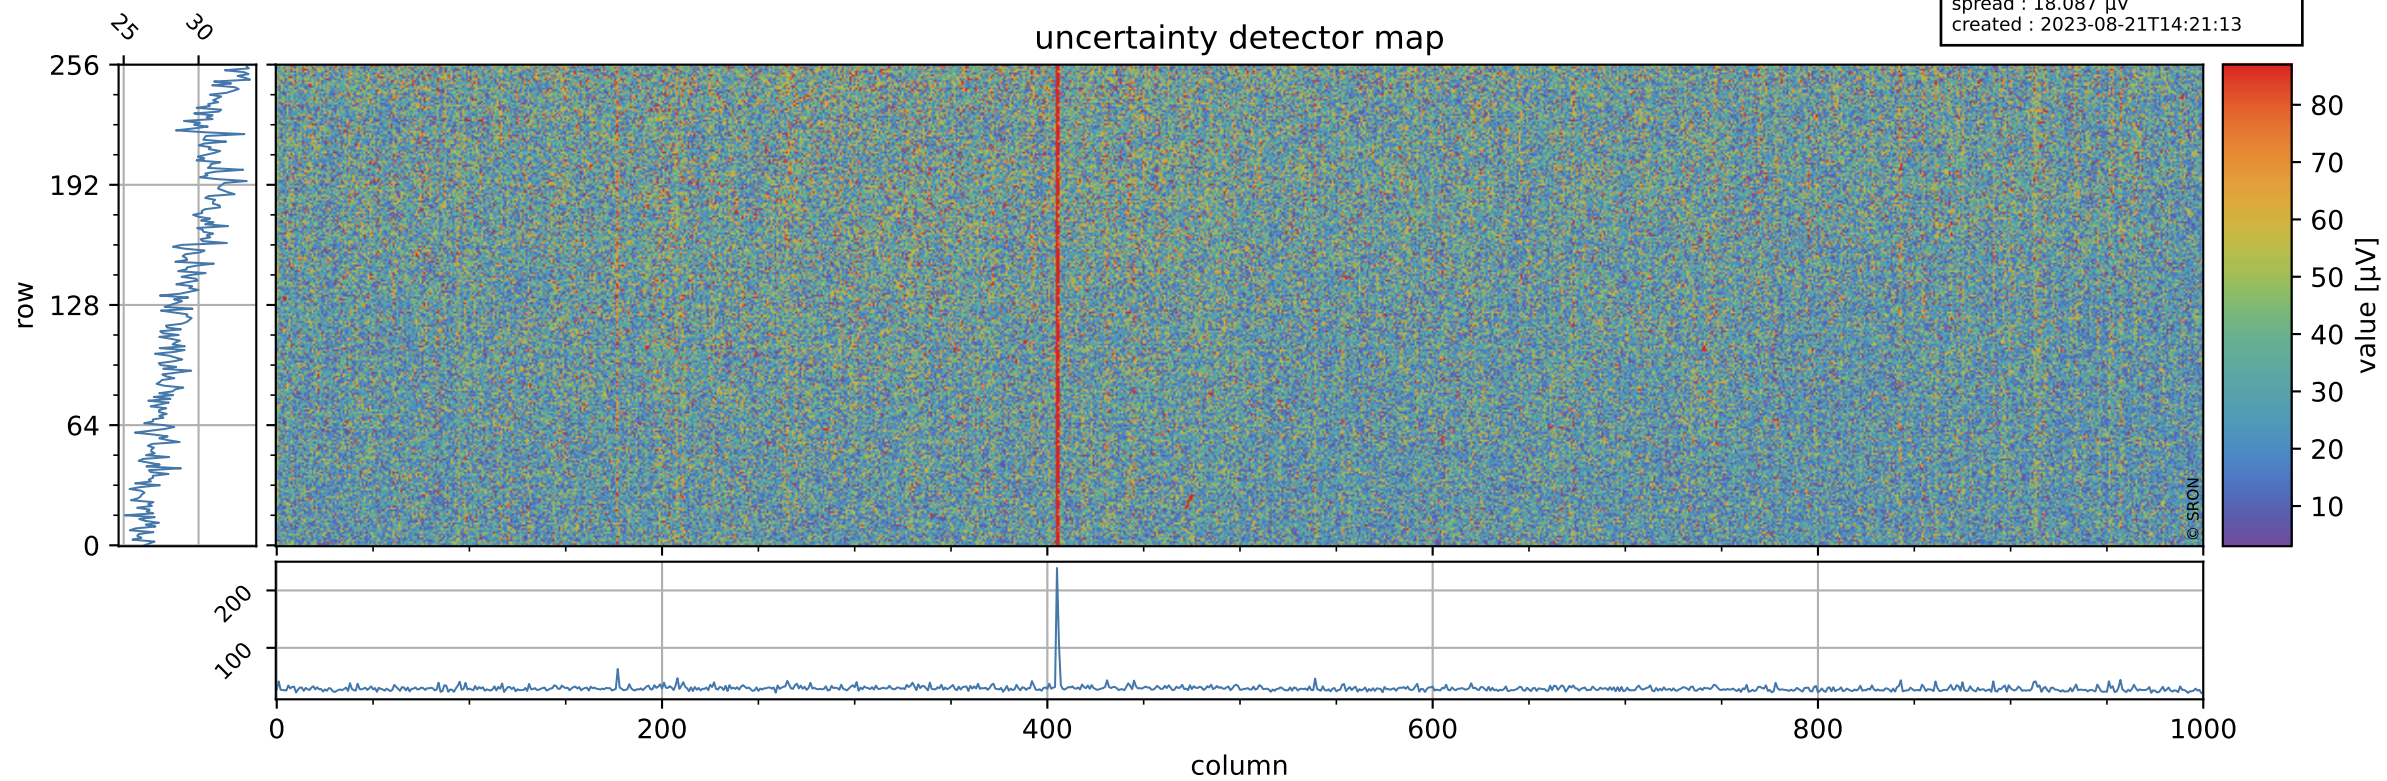

Tropomi SWIR offset (official)

orbits : 20 in [6472, 6517]
coverage : 2019-01-12 / 2019-01-15
median : 0.526 V
spread : 0.035923 V
created : 2023-08-21T14:21:12

value detector map

Tropomi SWIR offset (official)

orbits : 20 in [6472, 6517]
coverage : 2019-01-12 / 2019-01-15
median : 29.684 μV
spread : 18.087 μV
created : 2023-08-21T14:21:13

Tropomi SWIR offset (official)

orbits : 20 in [6472, 6517]
coverage : 2019-01-12 / 2019-01-15
median : -0.018006 mV
spread : 0.32776 mV
created : 2023-08-21T14:21:13

value compared with SWIR offset CKD

Tropomi SWIR offset (official) ground-tracks of Sentinel-5P

orbits : 20 in [6472, 6517]
coverage : 2019-01-12 / 2019-01-15
created : 2023-08-21T14:21:13

Tropomi SWIR offset (official)

orbits : [2827, 6517]
coverage : 2018-04-30 / 2019-01-15
created : 2023-08-21T14:21:13

trend of detector median & temperatures