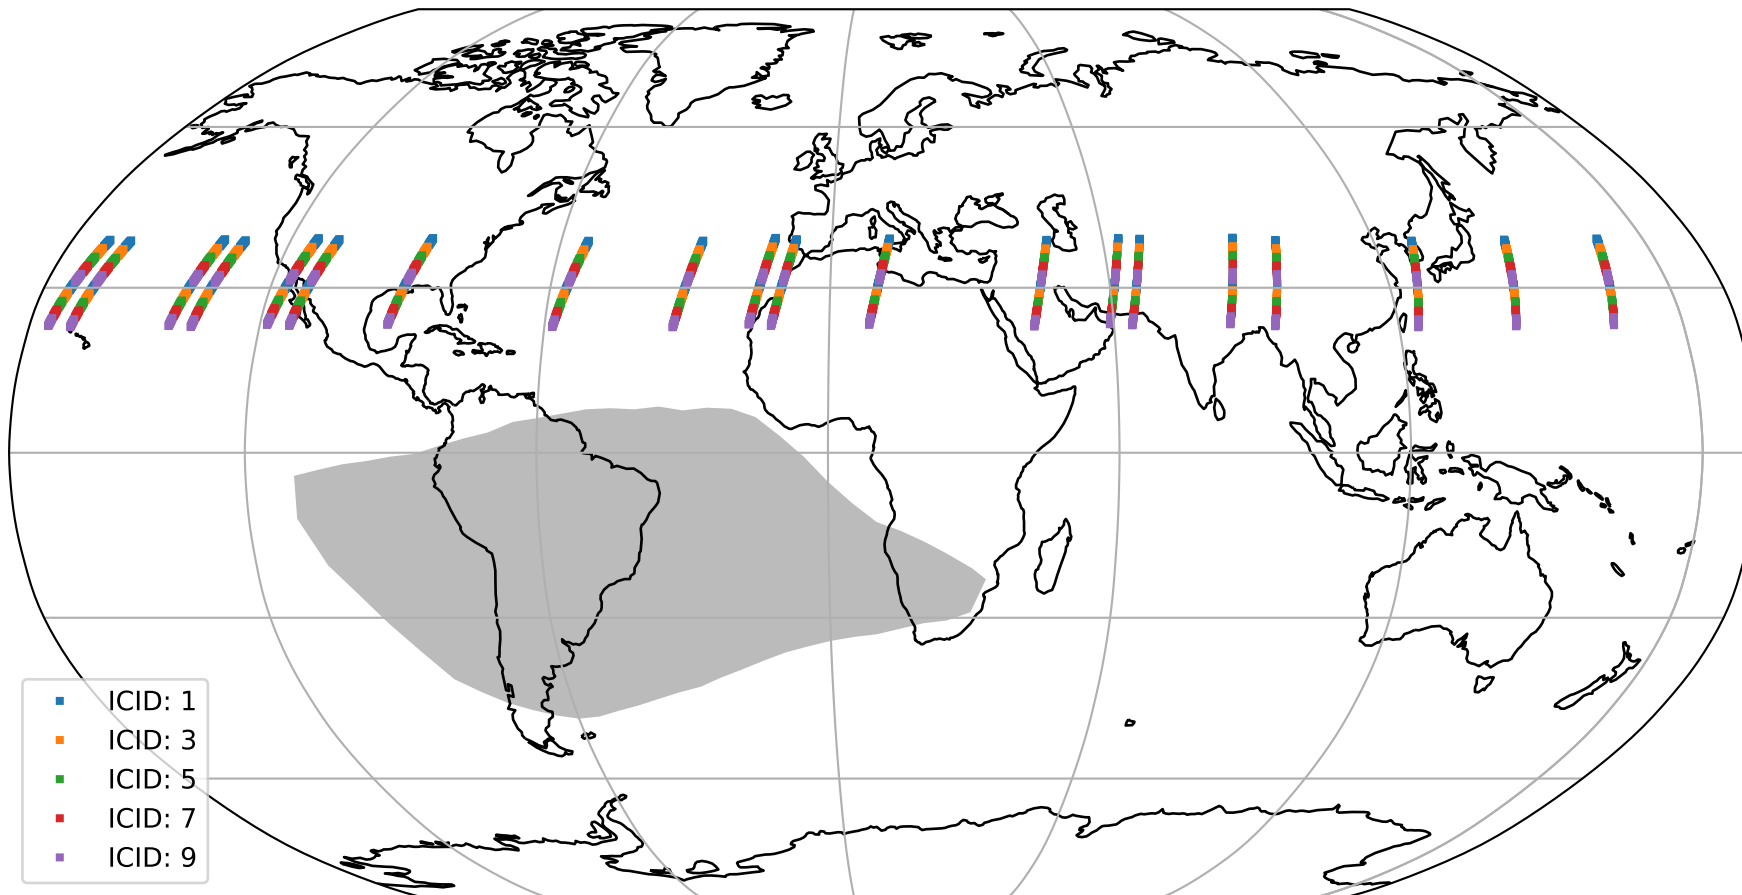

Tropomi SWIR offset (official)

orbits : 20 in [6472, 6517]
coverage : 2019-01-12 / 2019-01-15
median : 0.526 V
spread : 0.035923 V
created : 2023-08-21T14:21:12

value detector map

Tropomi SWIR offset (official)

orbits : 20 in [6472, 6517]
coverage : 2019-01-12 / 2019-01-15
median : 29.684 μV
spread : 18.087 μV
created : 2023-08-21T14:21:13

Tropomi SWIR offset (official)

orbits : 20 in [6472, 6517]
coverage : 2019-01-12 / 2019-01-15
median : -0.018006 mV
spread : 0.32776 mV
created : 2023-08-21T14:21:13

value compared with SWIR offset CKD

Tropomi SWIR offset (official) ground-tracks of Sentinel-5P

orbits : 20 in [6472, 6517]
coverage : 2019-01-12 / 2019-01-15
created : 2023-08-21T14:21:13

Tropomi SWIR offset (official)

orbits : [2827, 6517]
coverage : 2018-04-30 / 2019-01-15
created : 2023-08-21T14:21:13

trend of detector median & temperatures