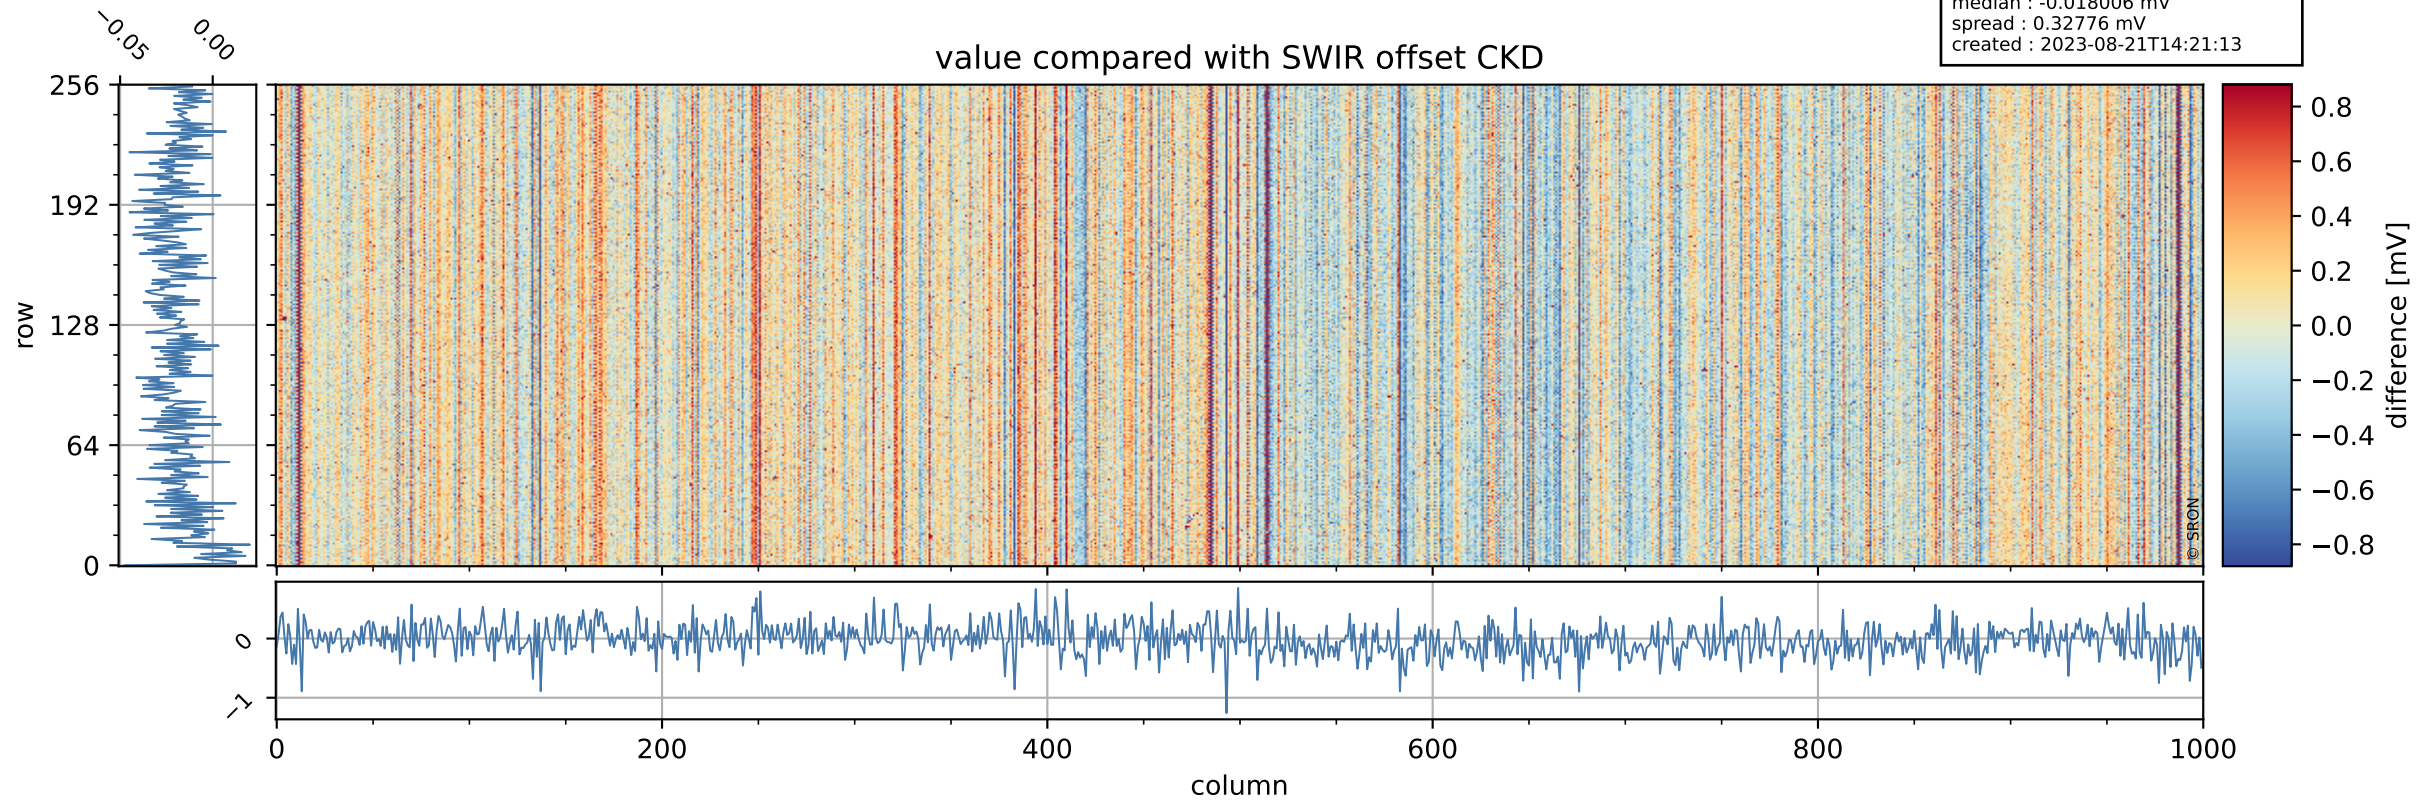

Tropomi SWIR offset (official)

orbits : 20 in [6472, 6517]
coverage : 2019-01-12 / 2019-01-15
median : 0.526 V
spread : 0.035923 V
created : 2023-08-21T14:21:12

value detector map

Tropomi SWIR offset (official)

orbits : 20 in [6472, 6517]
coverage : 2019-01-12 / 2019-01-15
median : 29.684 μV
spread : 18.087 μV
created : 2023-08-21T14:21:13

Tropomi SWIR offset (official)

orbits : 20 in [6472, 6517]
coverage : 2019-01-12 / 2019-01-15
median : -0.018006 mV
spread : 0.32776 mV
created : 2023-08-21T14:21:13

value compared with SWIR offset CKD

Tropomi SWIR offset (official) ground-tracks of Sentinel-5P

orbits : 20 in [6472, 6517]
coverage : 2019-01-12 / 2019-01-15
created : 2023-08-21T14:21:13

Tropomi SWIR offset (official)

orbits : [2827, 6517]
coverage : 2018-04-30 / 2019-01-15
created : 2023-08-21T14:21:13

trend of detector median & temperatures