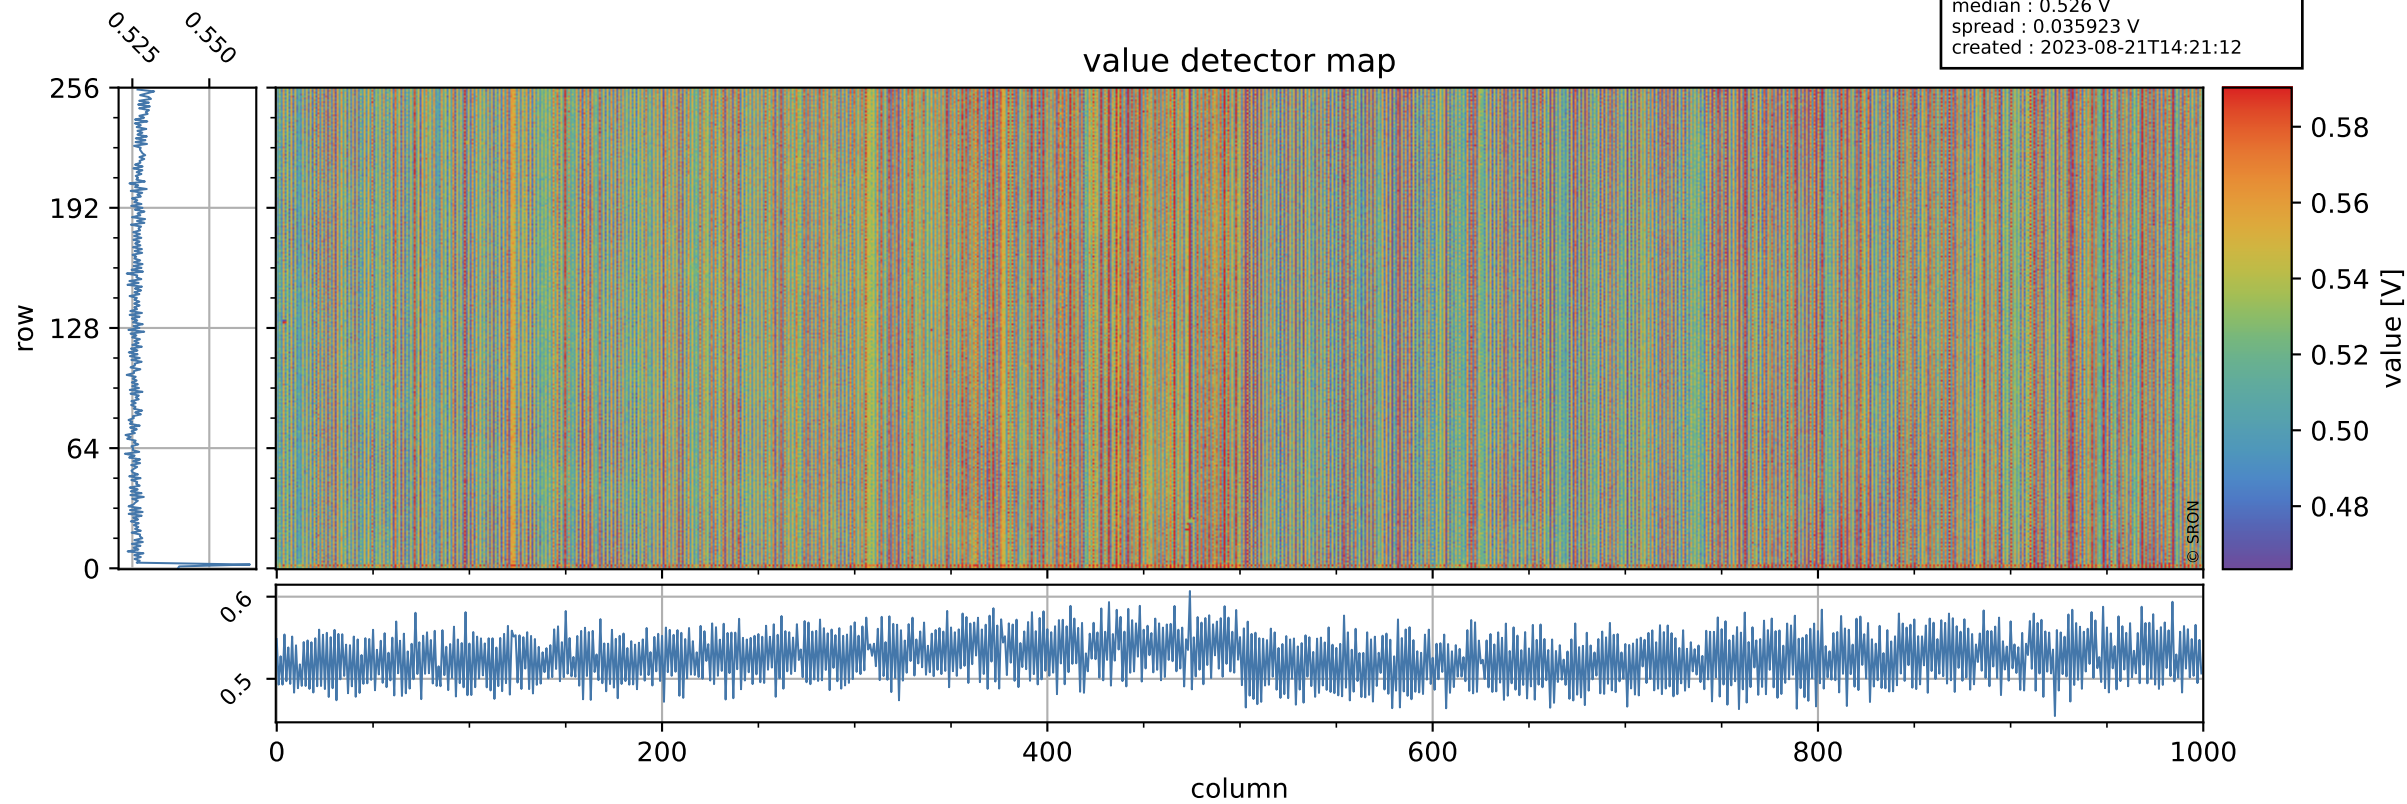

Tropomi SWIR offset (official)

orbits : 20 in [6472, 6517]
coverage : 2019-01-12 / 2019-01-15
median : 0.526 V
spread : 0.035923 V
created : 2023-08-21T14:21:12

value detector map

Tropomi SWIR offset (official)

orbits : 20 in [6472, 6517]
coverage : 2019-01-12 / 2019-01-15
median : 29.684 μV
spread : 18.087 μV
created : 2023-08-21T14:21:13

Tropomi SWIR offset (official)

orbits : 20 in [6472, 6517]
coverage : 2019-01-12 / 2019-01-15
median : -0.018006 mV
spread : 0.32776 mV
created : 2023-08-21T14:21:13

value compared with SWIR offset CKD

Tropomi SWIR offset (official) ground-tracks of Sentinel-5P

orbits : 20 in [6472, 6517]
coverage : 2019-01-12 / 2019-01-15
created : 2023-08-21T14:21:13

Tropomi SWIR offset (official)

orbits : [2827, 6517]
coverage : 2018-04-30 / 2019-01-15
created : 2023-08-21T14:21:13

trend of detector median & temperatures