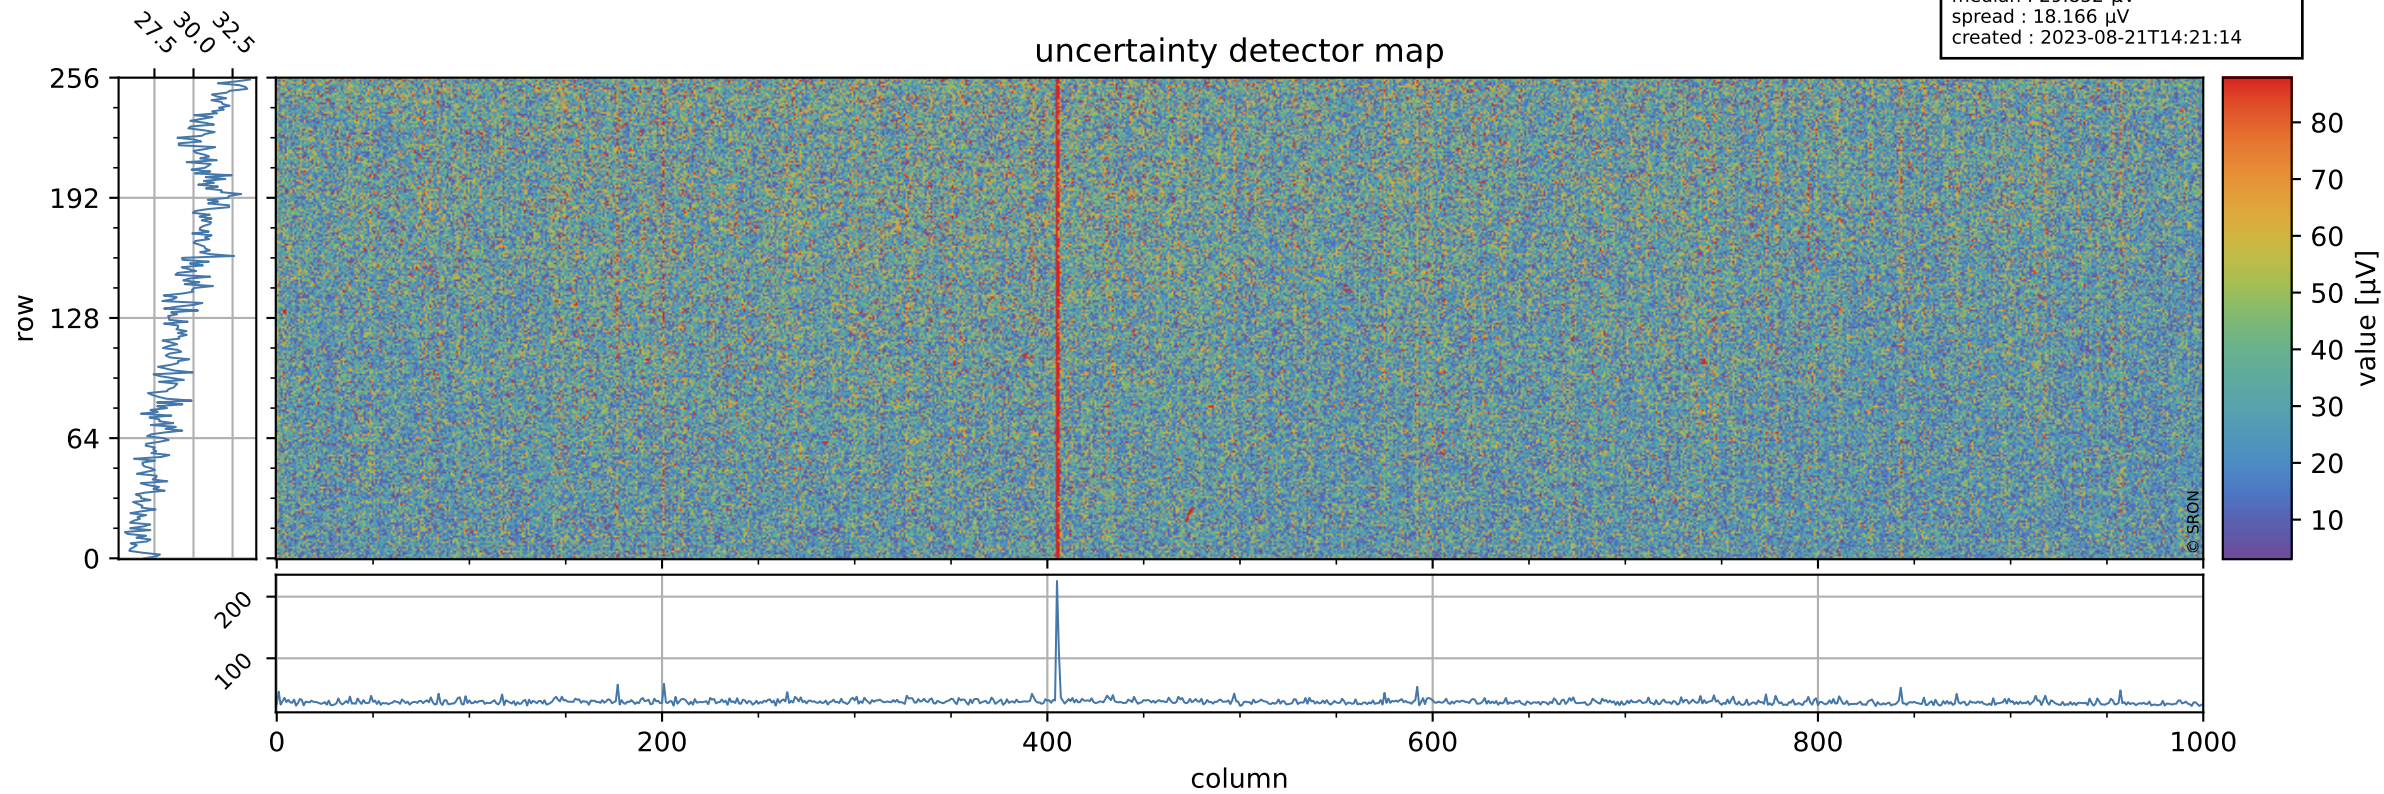

Tropomi SWIR offset (official)

orbits : 19 in [6487, 6532]
coverage : 2019-01-13 / 2019-01-16
median : 0.526 V
spread : 0.035923 V
created : 2023-08-21T14:21:14

value detector map

Tropomi SWIR offset (official)

orbits : 19 in [6487, 6532]
coverage : 2019-01-13 / 2019-01-16
median : 29.852 μV
spread : 18.166 μV
created : 2023-08-21T14:21:14

Tropomi SWIR offset (official)

orbits : 19 in [6487, 6532]
coverage : 2019-01-13 / 2019-01-16
median : -0.022637 mV
spread : 0.32993 mV
created : 2023-08-21T14:21:15

value compared with SWIR offset CKD

Tropomi SWIR offset (official) ground-tracks of Sentinel-5P

orbits : 19 in [6487, 6532]
coverage : 2019-01-13 / 2019-01-16
created : 2023-08-21T14:21:15

Tropomi SWIR offset (official)

orbits : [2827, 6532]
coverage : 2018-04-30 / 2019-01-16
created : 2023-08-21T14:21:15

trend of detector median & temperatures