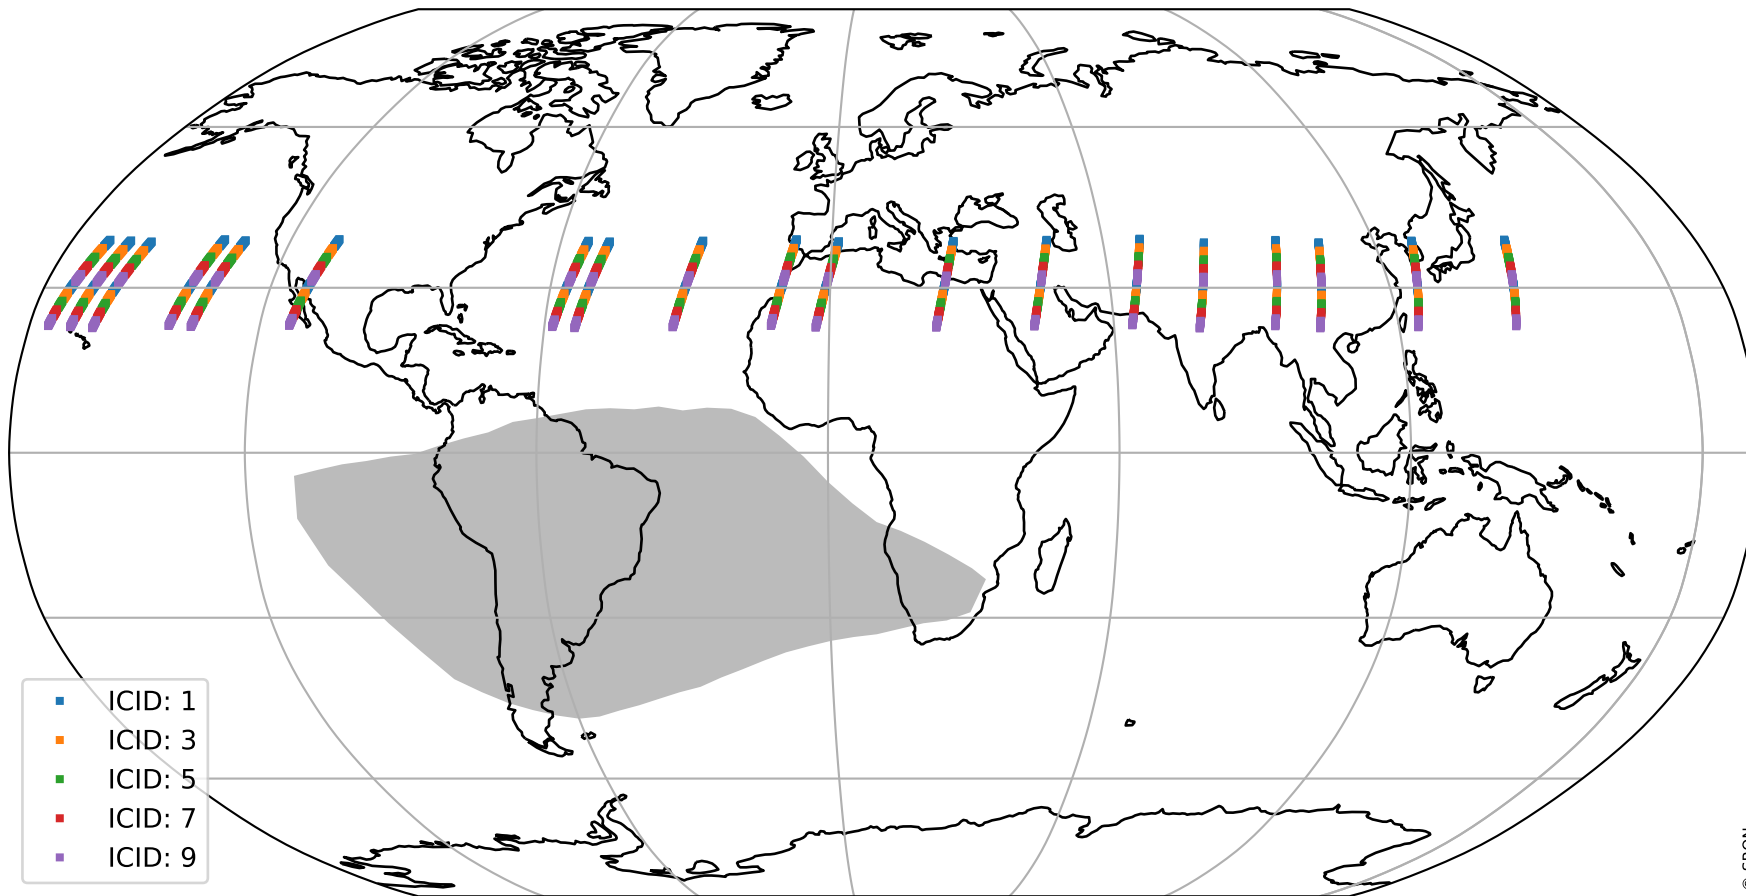

Tropomi SWIR offset (official)

orbits : 19 in [6487, 6532]
coverage : 2019-01-13 / 2019-01-16
median : 0.526 V
spread : 0.035923 V
created : 2023-08-21T14:21:14

value detector map

Tropomi SWIR offset (official)

orbits : 19 in [6487, 6532]
coverage : 2019-01-13 / 2019-01-16
median : 29.852 μV
spread : 18.166 μV
created : 2023-08-21T14:21:14

Tropomi SWIR offset (official)

orbits : 19 in [6487, 6532]
coverage : 2019-01-13 / 2019-01-16
median : -0.022637 mV
spread : 0.32993 mV
created : 2023-08-21T14:21:15

value compared with SWIR offset CKD

Tropomi SWIR offset (official) ground-tracks of Sentinel-5P

orbits : 19 in [6487, 6532]
coverage : 2019-01-13 / 2019-01-16
created : 2023-08-21T14:21:15

Tropomi SWIR offset (official)

orbits : [2827, 6532]
coverage : 2018-04-30 / 2019-01-16
created : 2023-08-21T14:21:15

trend of detector median & temperatures