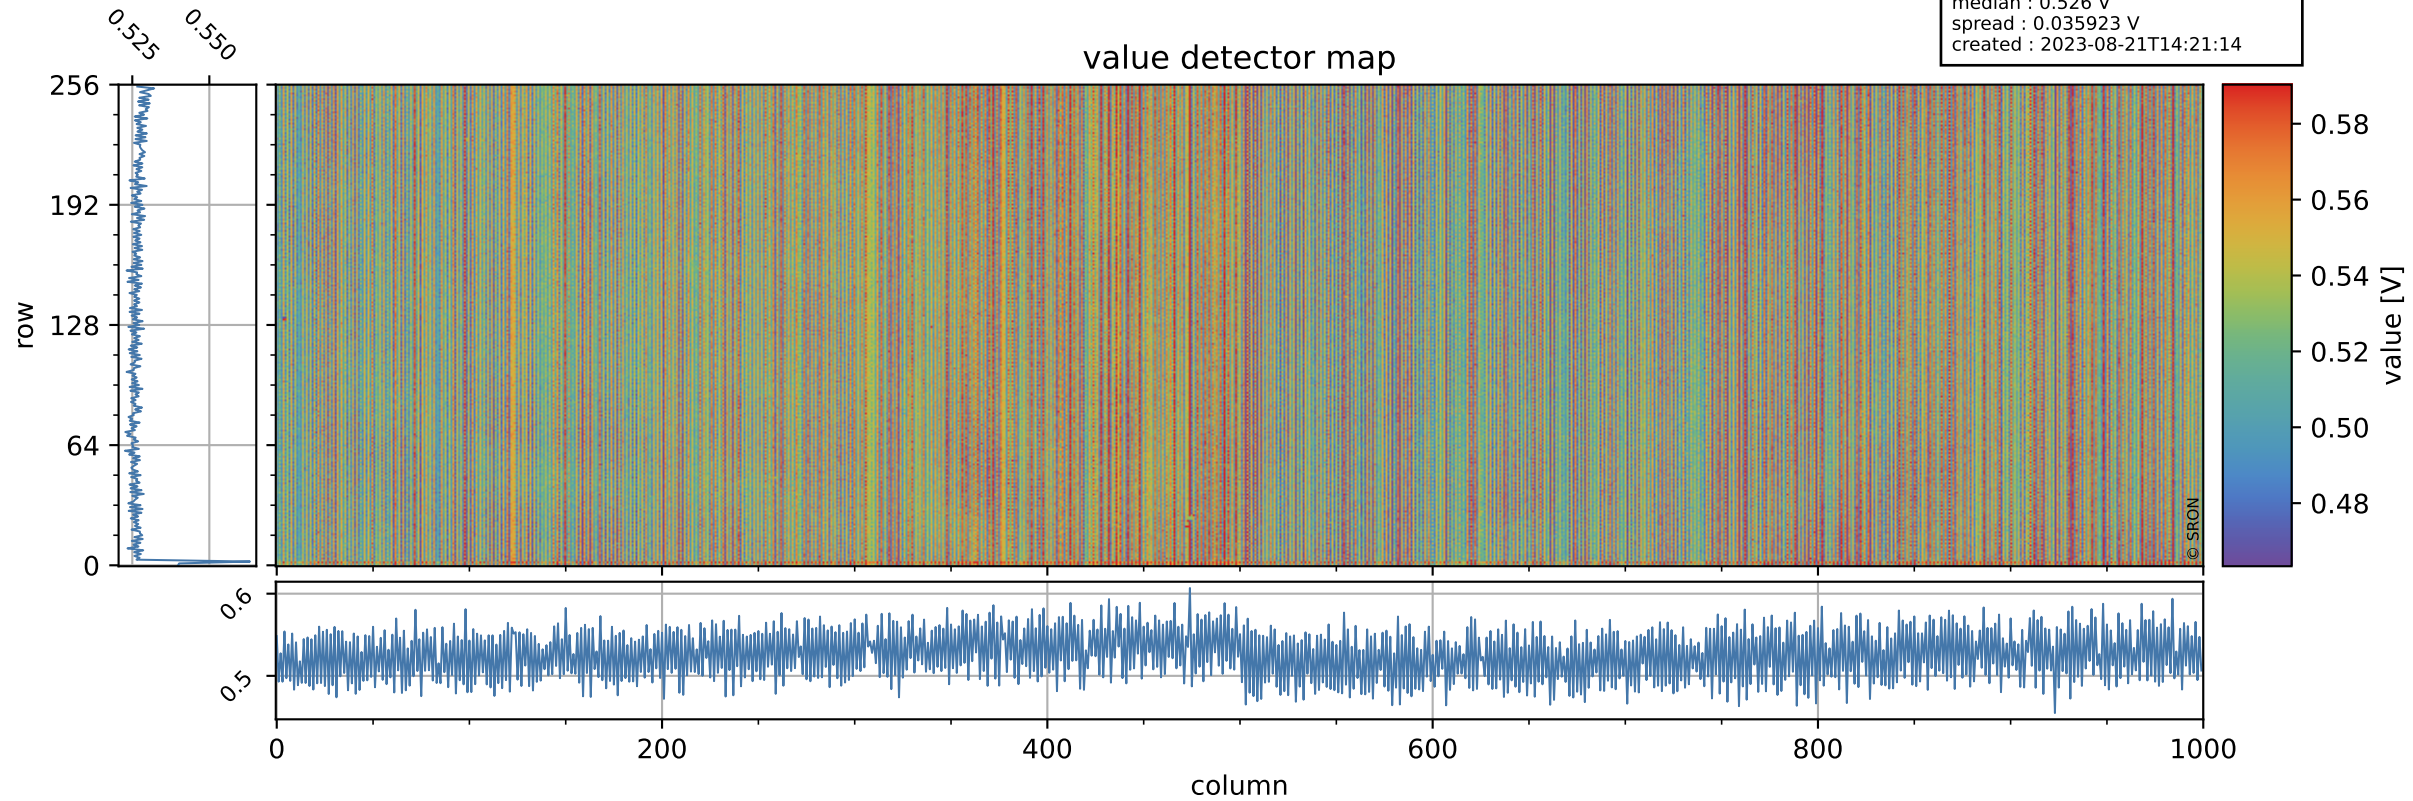

Tropomi SWIR offset (official)

orbits : 19 in [6487, 6532]
coverage : 2019-01-13 / 2019-01-16
median : 0.526 V
spread : 0.035923 V
created : 2023-08-21T14:21:14

value detector map

Tropomi SWIR offset (official)

orbits : 19 in [6487, 6532]
coverage : 2019-01-13 / 2019-01-16
median : 29.852 μV
spread : 18.166 μV
created : 2023-08-21T14:21:14

Tropomi SWIR offset (official)

orbits : 19 in [6487, 6532]
coverage : 2019-01-13 / 2019-01-16
median : -0.022637 mV
spread : 0.32993 mV
created : 2023-08-21T14:21:15

value compared with SWIR offset CKD

Tropomi SWIR offset (official) ground-tracks of Sentinel-5P

orbits : 19 in [6487, 6532]
coverage : 2019-01-13 / 2019-01-16
created : 2023-08-21T14:21:15

Tropomi SWIR offset (official)

orbits : [2827, 6532]
coverage : 2018-04-30 / 2019-01-16
created : 2023-08-21T14:21:15

trend of detector median & temperatures