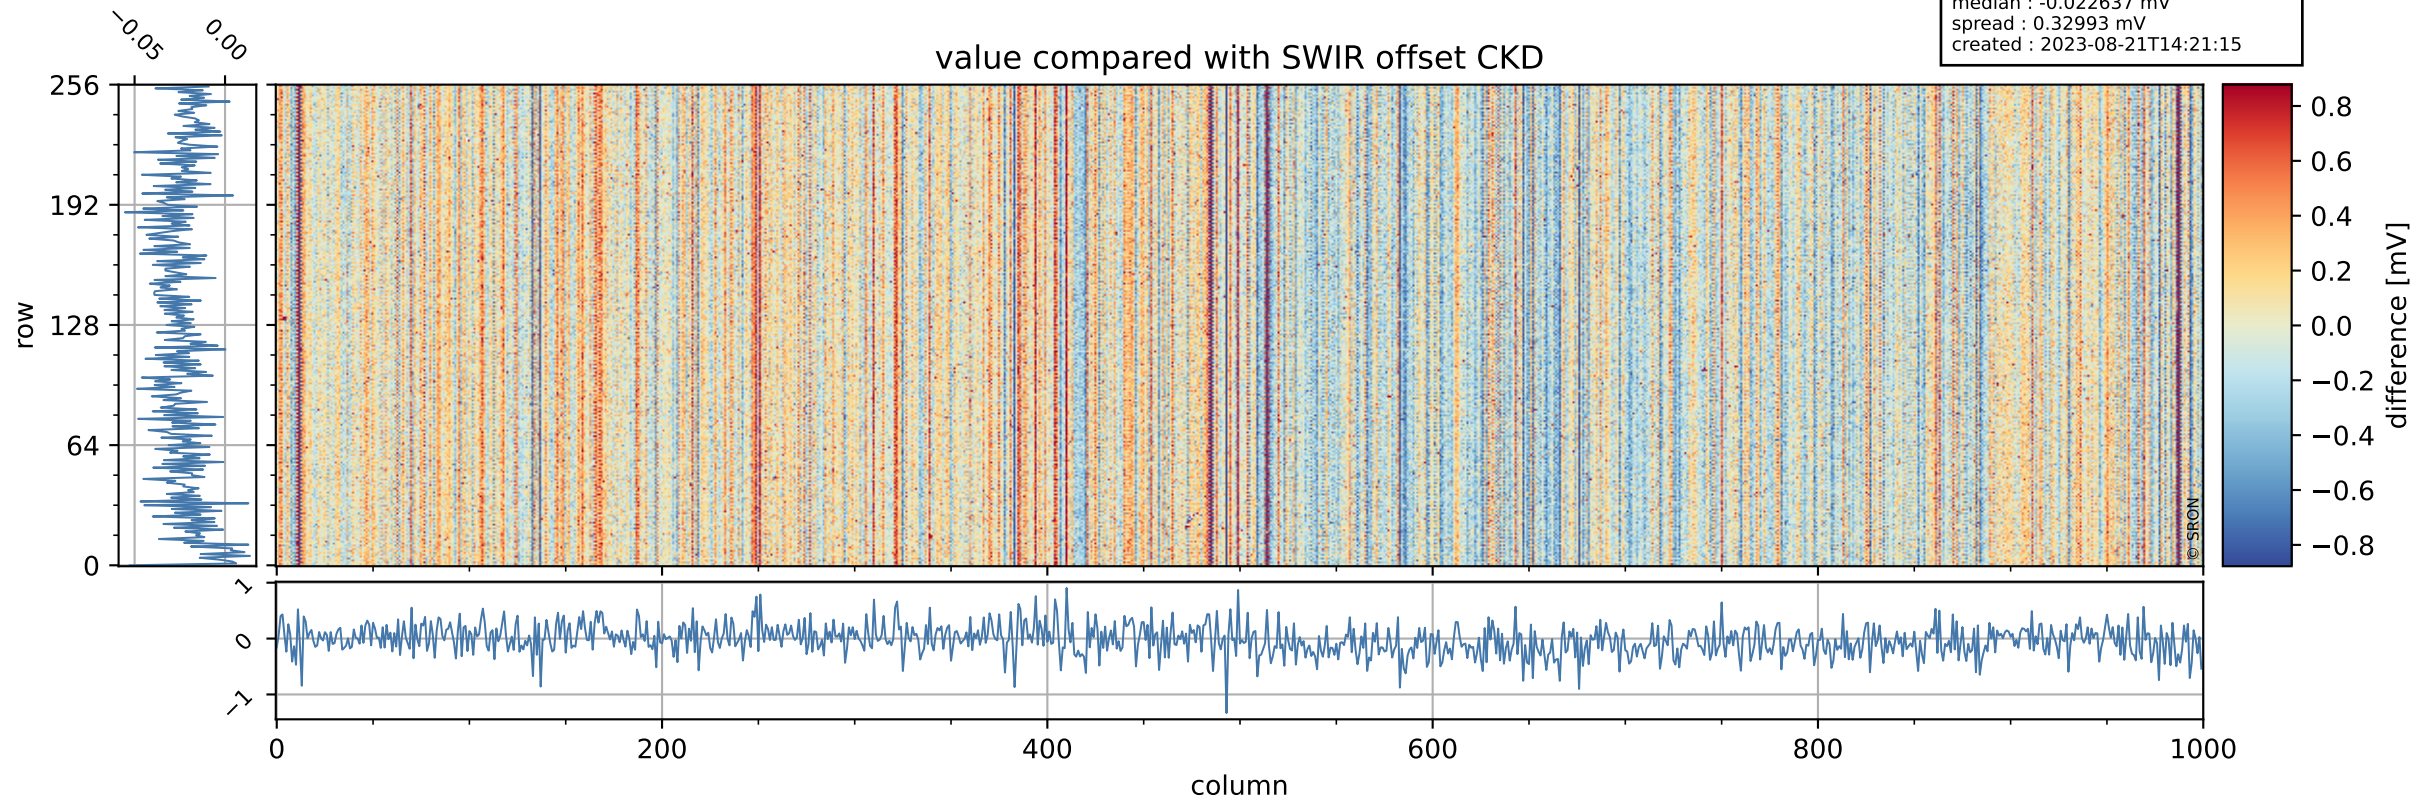

Tropomi SWIR offset (official)

orbits : 19 in [6487, 6532]
coverage : 2019-01-13 / 2019-01-16
median : 0.526 V
spread : 0.035923 V
created : 2023-08-21T14:21:14

value detector map

Tropomi SWIR offset (official)

orbits : 19 in [6487, 6532]
coverage : 2019-01-13 / 2019-01-16
median : 29.852 μV
spread : 18.166 μV
created : 2023-08-21T14:21:14

Tropomi SWIR offset (official)

orbits : 19 in [6487, 6532]
coverage : 2019-01-13 / 2019-01-16
median : -0.022637 mV
spread : 0.32993 mV
created : 2023-08-21T14:21:15

value compared with SWIR offset CKD

Tropomi SWIR offset (official) ground-tracks of Sentinel-5P

orbits : 19 in [6487, 6532]
coverage : 2019-01-13 / 2019-01-16
created : 2023-08-21T14:21:15

Tropomi SWIR offset (official)

orbits : [2827, 6532]
coverage : 2018-04-30 / 2019-01-16
created : 2023-08-21T14:21:15

trend of detector median & temperatures