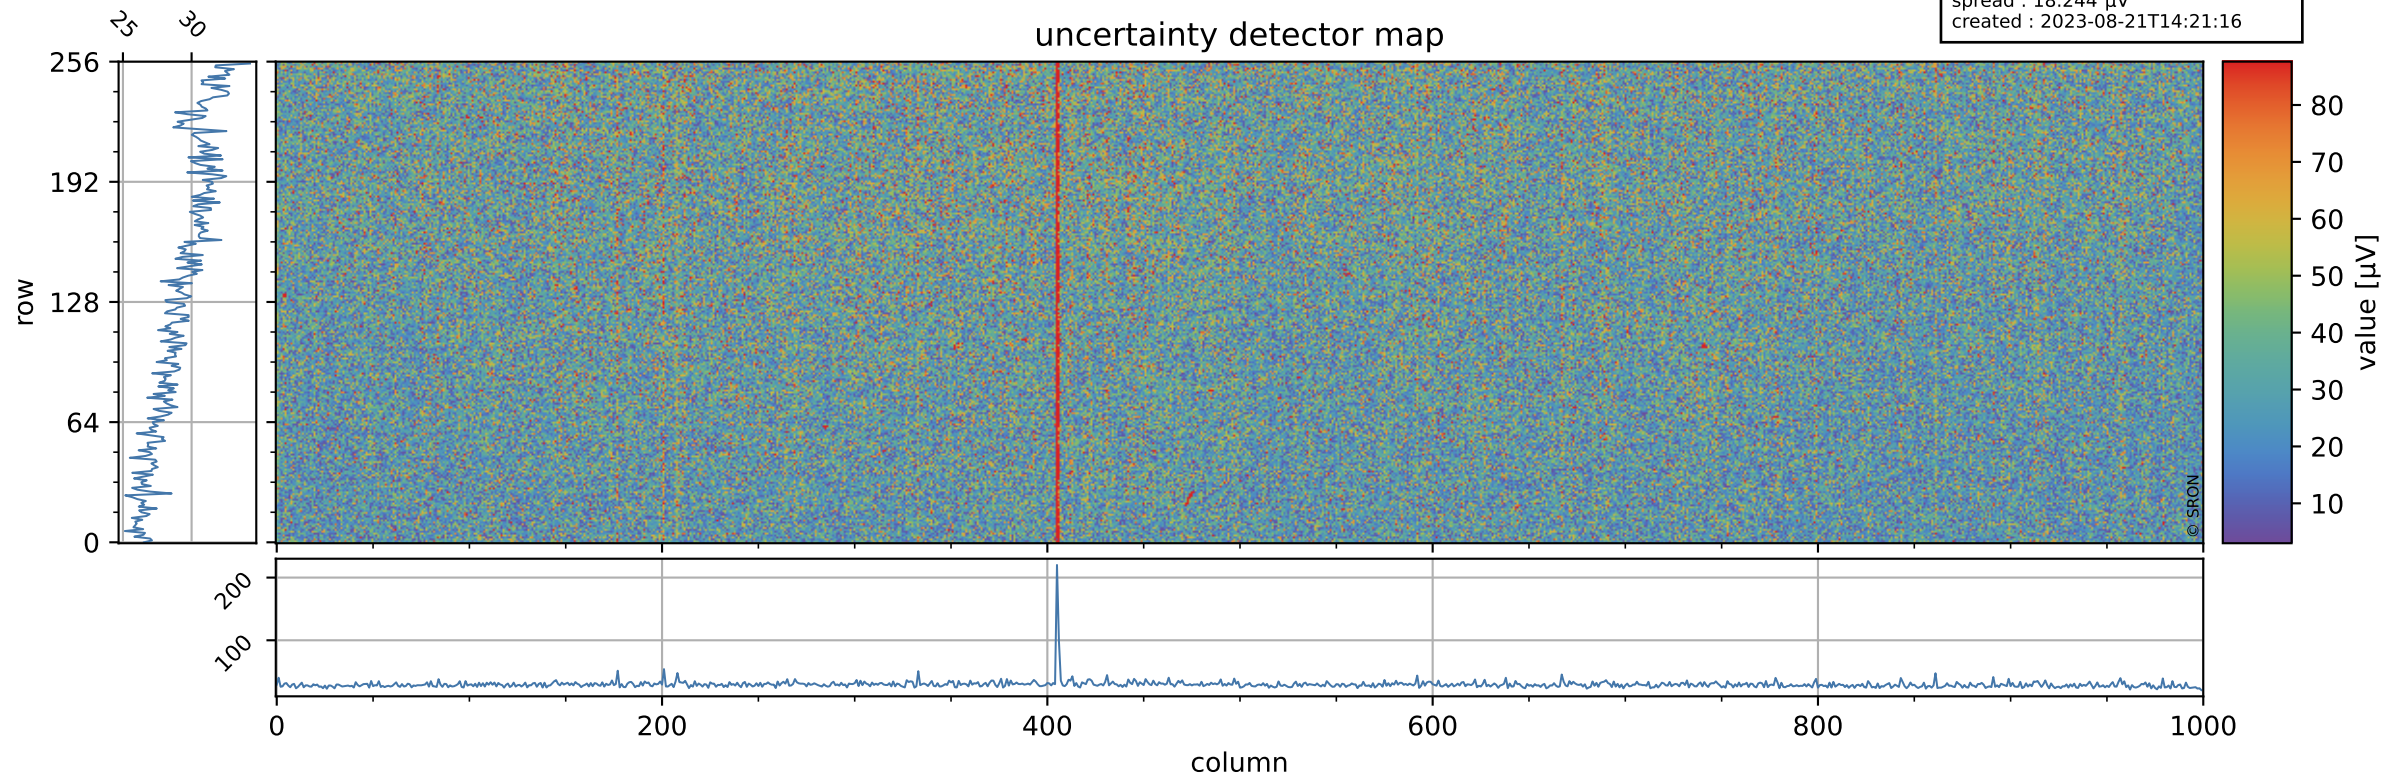

Tropomi SWIR offset (official)

orbits : 20 in [6502, 6547]
coverage : 2019-01-14 / 2019-01-17
median : 0.52599 V
spread : 0.035923 V
created : 2023-08-21T14:21:16

value detector map

Tropomi SWIR offset (official)

orbits : 20 in [6502, 6547]
coverage : 2019-01-14 / 2019-01-17
median : 29.836 μV
spread : 18.244 μV
created : 2023-08-21T14:21:16

Tropomi SWIR offset (official)

orbits : 20 in [6502, 6547]
coverage : 2019-01-14 / 2019-01-17
median : -0.026986 mV
spread : 0.33156 mV
created : 2023-08-21T14:21:17

value compared with SWIR offset CKD

Tropomi SWIR offset (official) ground-tracks of Sentinel-5P

orbits : 20 in [6502, 6547]
coverage : 2019-01-14 / 2019-01-17
created : 2023-08-21T14:21:17

Tropomi SWIR offset (official)

orbits : [2827, 6547]
coverage : 2018-04-30 / 2019-01-17
created : 2023-08-21T14:21:17

trend of detector median & temperatures