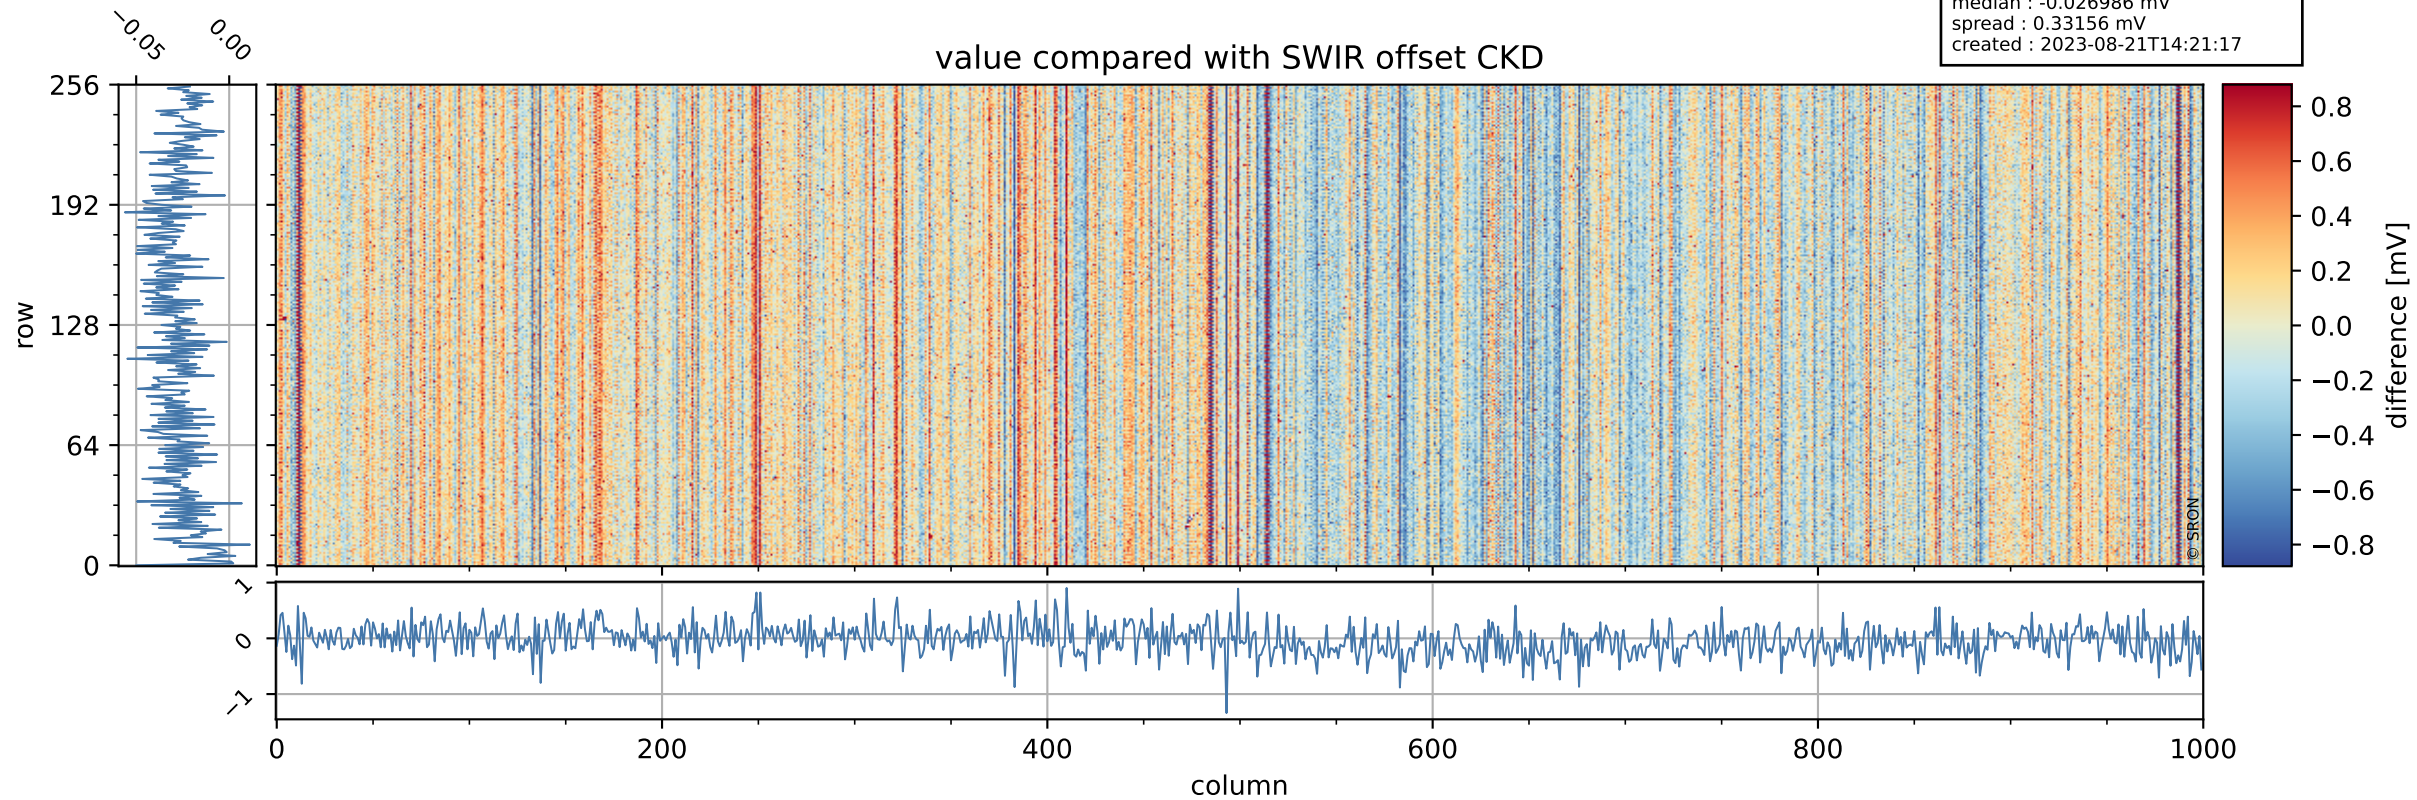

Tropomi SWIR offset (official)

orbits : 20 in [6502, 6547]
coverage : 2019-01-14 / 2019-01-17
median : 0.52599 V
spread : 0.035923 V
created : 2023-08-21T14:21:16

value detector map

Tropomi SWIR offset (official)

orbits : 20 in [6502, 6547]
coverage : 2019-01-14 / 2019-01-17
median : 29.836 μV
spread : 18.244 μV
created : 2023-08-21T14:21:16

Tropomi SWIR offset (official)

orbits : 20 in [6502, 6547]
coverage : 2019-01-14 / 2019-01-17
median : -0.026986 mV
spread : 0.33156 mV
created : 2023-08-21T14:21:17

value compared with SWIR offset CKD

Tropomi SWIR offset (official) ground-tracks of Sentinel-5P

orbits : 20 in [6502, 6547]
coverage : 2019-01-14 / 2019-01-17
created : 2023-08-21T14:21:17

Tropomi SWIR offset (official)

orbits : [2827, 6547]
coverage : 2018-04-30 / 2019-01-17
created : 2023-08-21T14:21:17

trend of detector median & temperatures