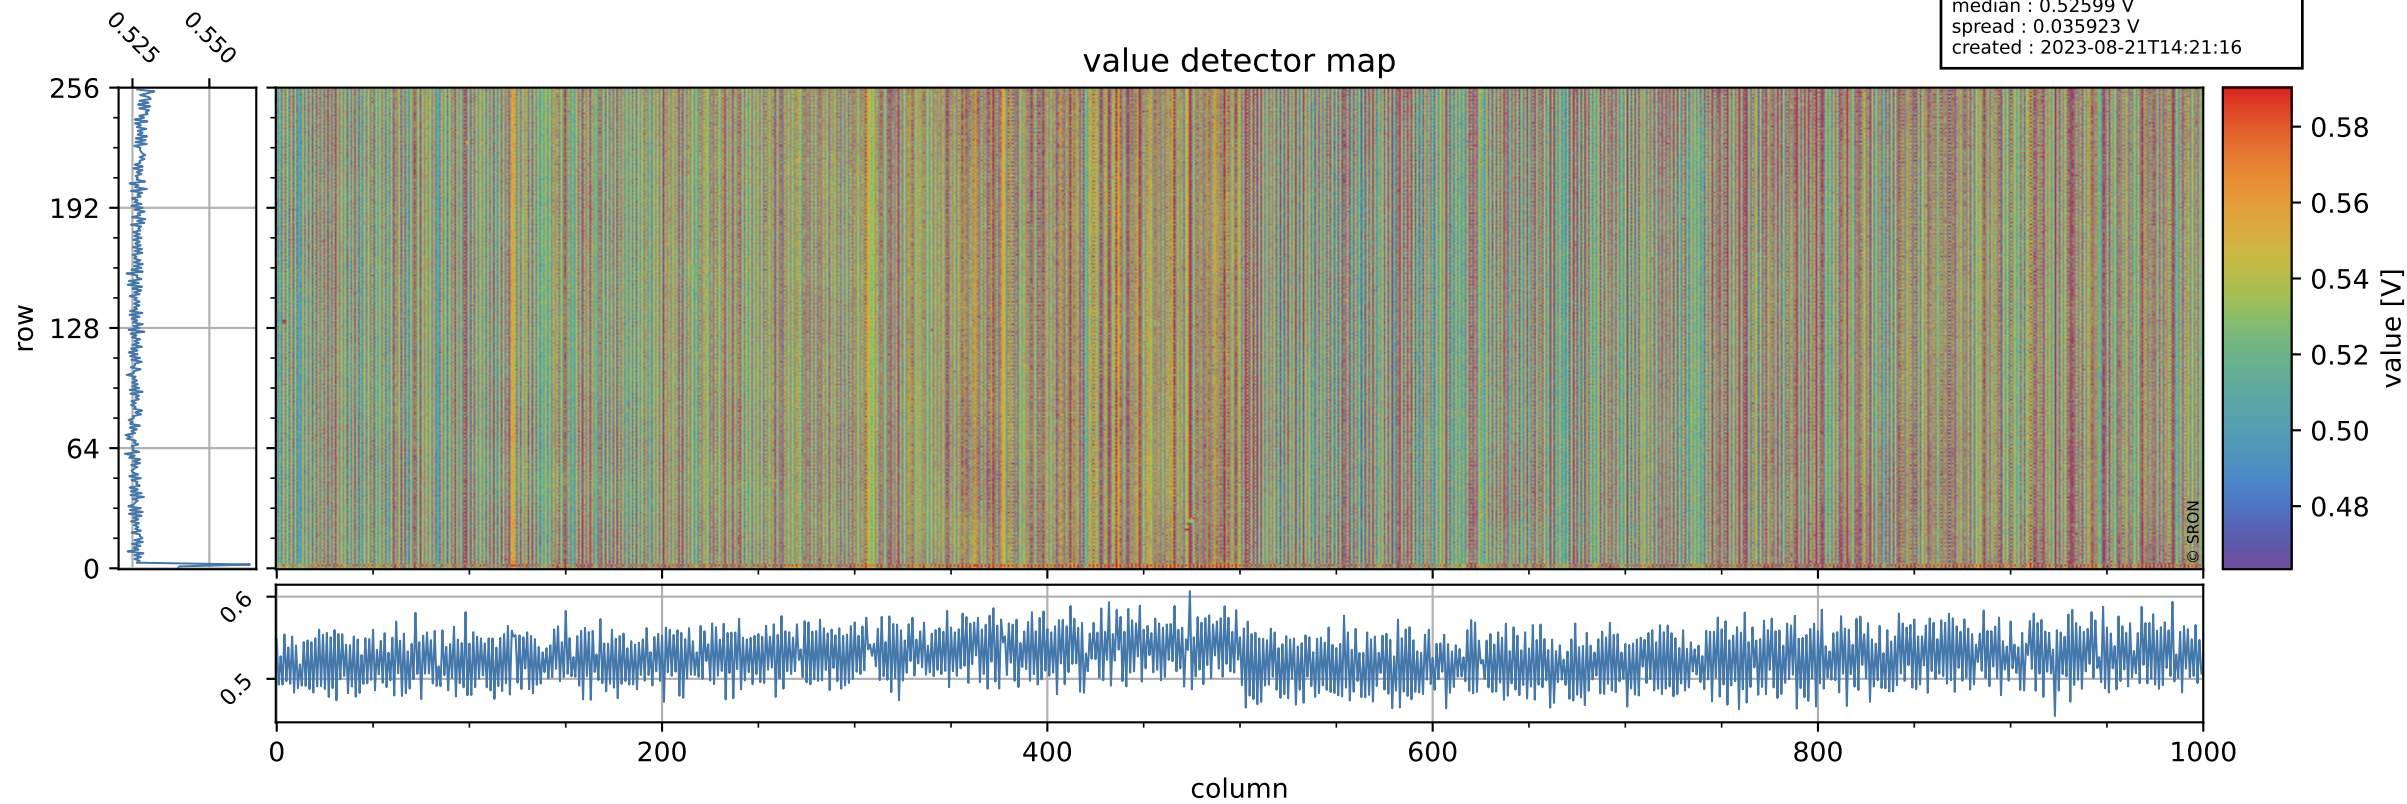

Tropomi SWIR offset (official)

orbits : 20 in [6502, 6547]
coverage : 2019-01-14 / 2019-01-17
median : 0.52599 V
spread : 0.035923 V
created : 2023-08-21T14:21:16

value detector map

Tropomi SWIR offset (official)

orbits : 20 in [6502, 6547]
coverage : 2019-01-14 / 2019-01-17
median : 29.836 μV
spread : 18.244 μV
created : 2023-08-21T14:21:16

Tropomi SWIR offset (official)

orbits : 20 in [6502, 6547]
coverage : 2019-01-14 / 2019-01-17
median : -0.026986 mV
spread : 0.33156 mV
created : 2023-08-21T14:21:17

value compared with SWIR offset CKD

Tropomi SWIR offset (official) ground-tracks of Sentinel-5P

orbits : 20 in [6502, 6547]
coverage : 2019-01-14 / 2019-01-17
created : 2023-08-21T14:21:17

Tropomi SWIR offset (official)

orbits : [2827, 6547]
coverage : 2018-04-30 / 2019-01-17
created : 2023-08-21T14:21:17

trend of detector median & temperatures