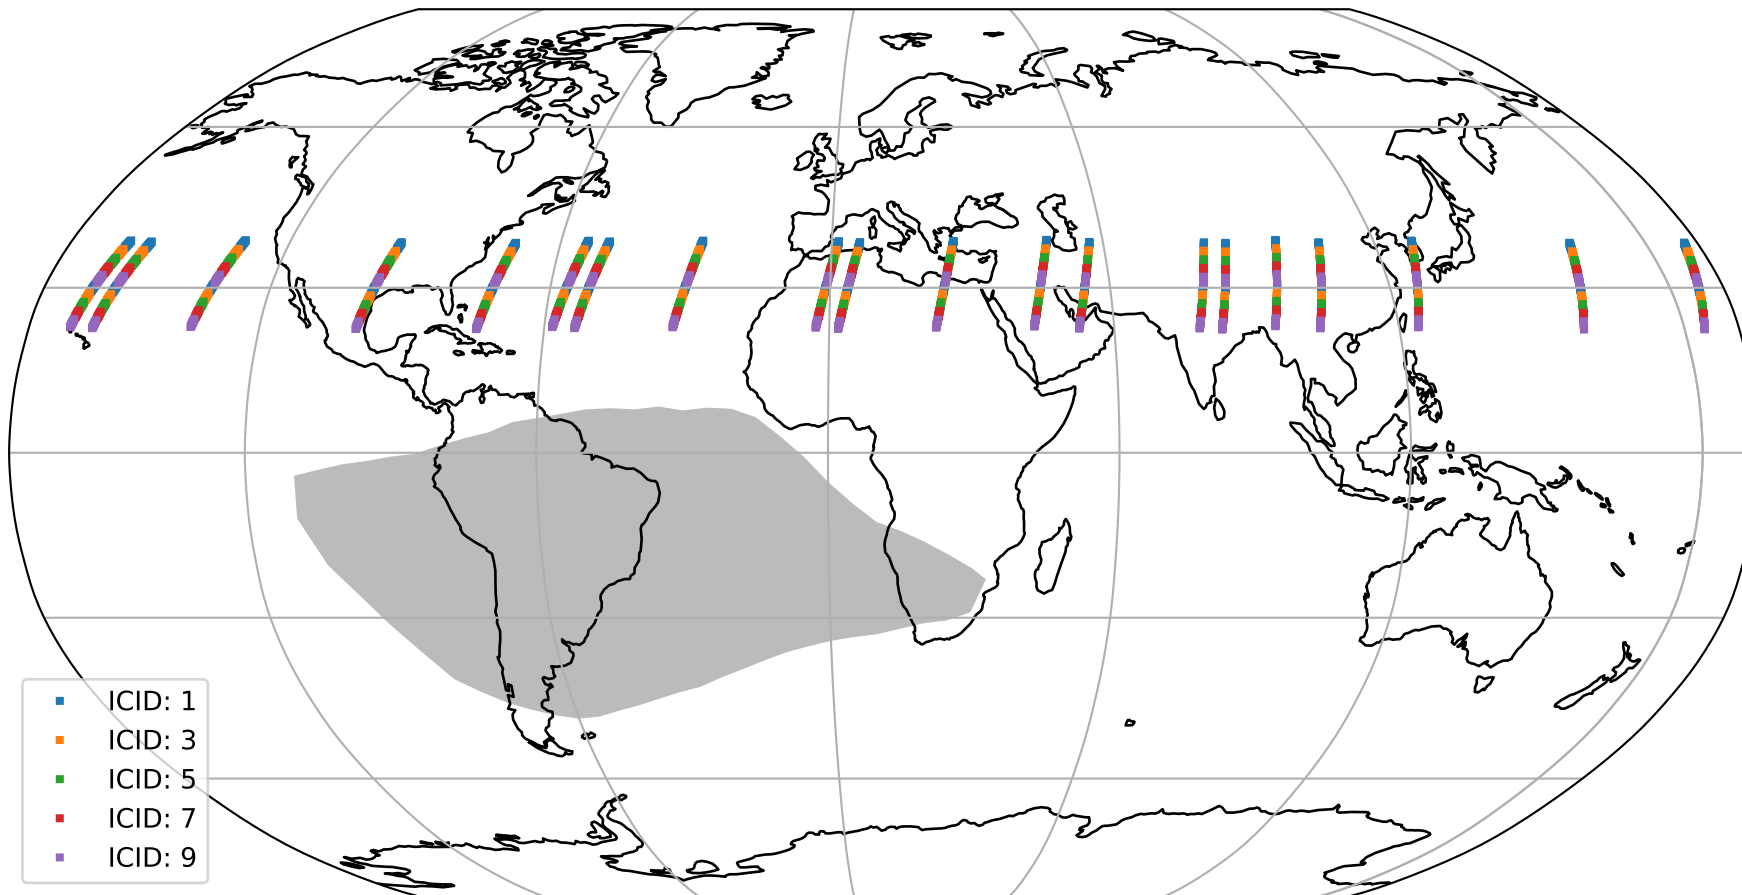

Tropomi SWIR offset (official)

orbits : 20 in [6502, 6547]
coverage : 2019-01-14 / 2019-01-17
median : 0.52599 V
spread : 0.035923 V
created : 2023-08-21T14:21:16

value detector map

Tropomi SWIR offset (official)

orbits : 20 in [6502, 6547]
coverage : 2019-01-14 / 2019-01-17
median : 29.836 μV
spread : 18.244 μV
created : 2023-08-21T14:21:16

Tropomi SWIR offset (official)

orbits : 20 in [6502, 6547]
coverage : 2019-01-14 / 2019-01-17
median : -0.026986 mV
spread : 0.33156 mV
created : 2023-08-21T14:21:17

value compared with SWIR offset CKD

Tropomi SWIR offset (official) ground-tracks of Sentinel-5P

orbits : 20 in [6502, 6547]
coverage : 2019-01-14 / 2019-01-17
created : 2023-08-21T14:21:17

Tropomi SWIR offset (official)

orbits : [2827, 6547]
coverage : 2018-04-30 / 2019-01-17
created : 2023-08-21T14:21:17

trend of detector median & temperatures