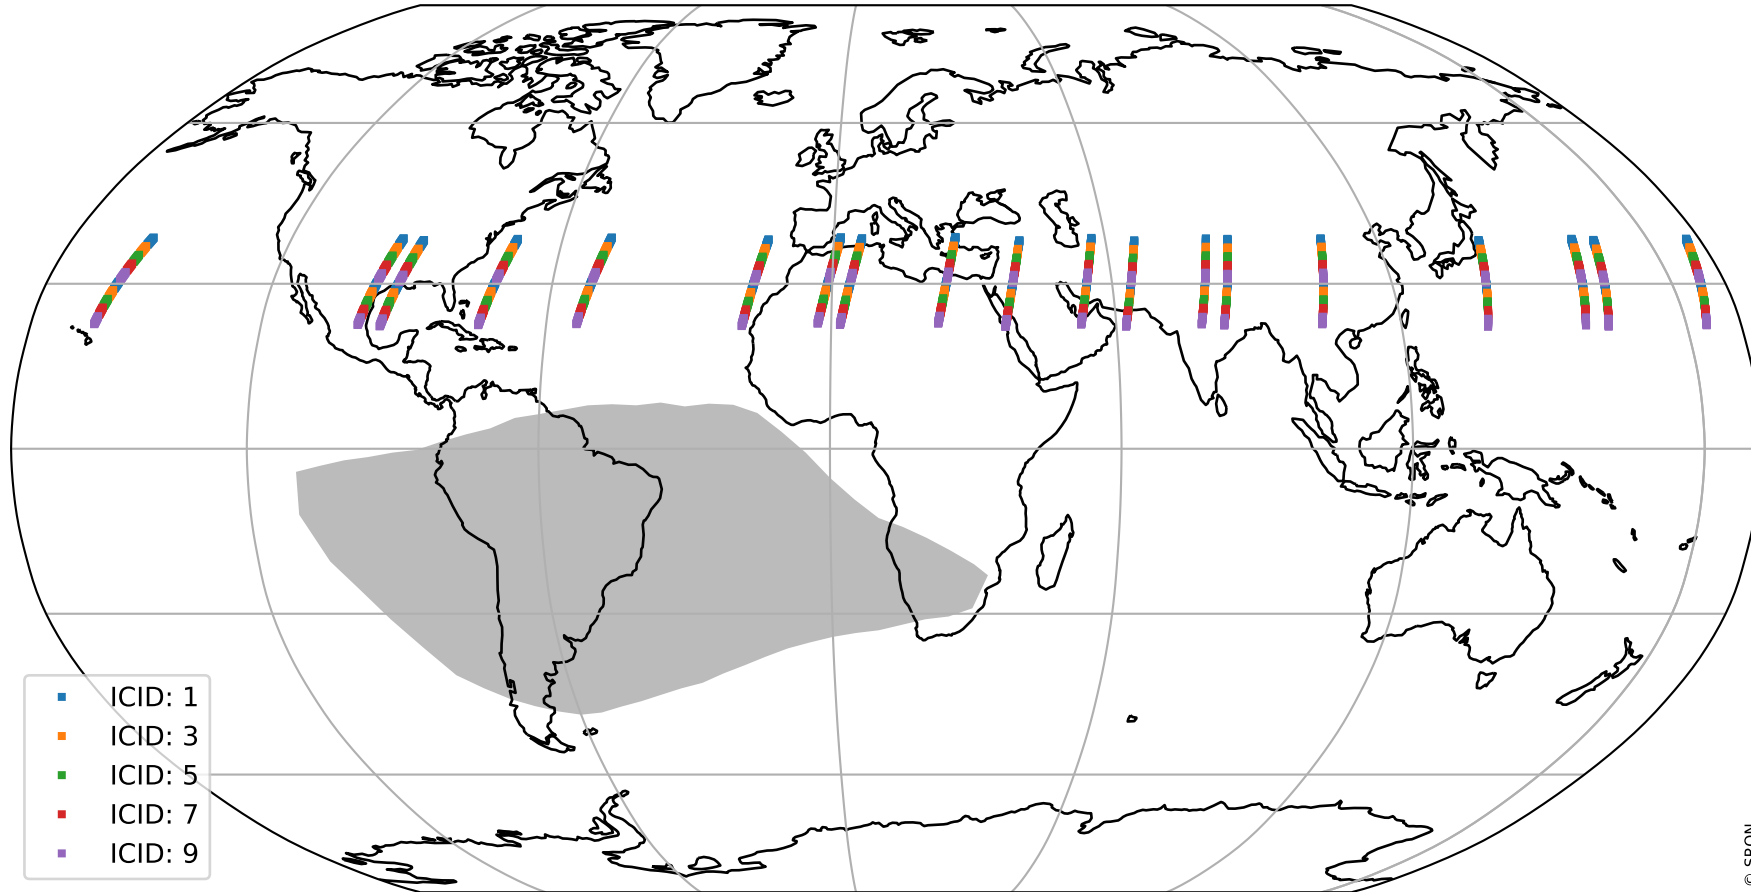

Tropomi SWIR offset (official)

orbits : 19 in [6517, 6562]
coverage : 2019-01-15 / 2019-01-18
median : 0.526 V
spread : 0.035924 V
created : 2023-08-21T14:21:18

value detector map

Tropomi SWIR offset (official)

orbits : 19 in [6517, 6562]
coverage : 2019-01-15 / 2019-01-18
median : 30.683 μV
spread : 18.647 μV
created : 2023-08-21T14:21:18

Tropomi SWIR offset (official)

orbits : 19 in [6517, 6562]
coverage : 2019-01-15 / 2019-01-18
median : -0.017881 mV
spread : 0.33271 mV
created : 2023-08-21T14:21:18

value compared with SWIR offset CKD

Tropomi SWIR offset (official) ground-tracks of Sentinel-5P

orbits : 19 in [6517, 6562]
coverage : 2019-01-15 / 2019-01-18
created : 2023-08-21T14:21:19

Tropomi SWIR offset (official)

orbits : [2827, 6562]
coverage : 2018-04-30 / 2019-01-18
created : 2023-08-21T14:21:19

trend of detector median & temperatures