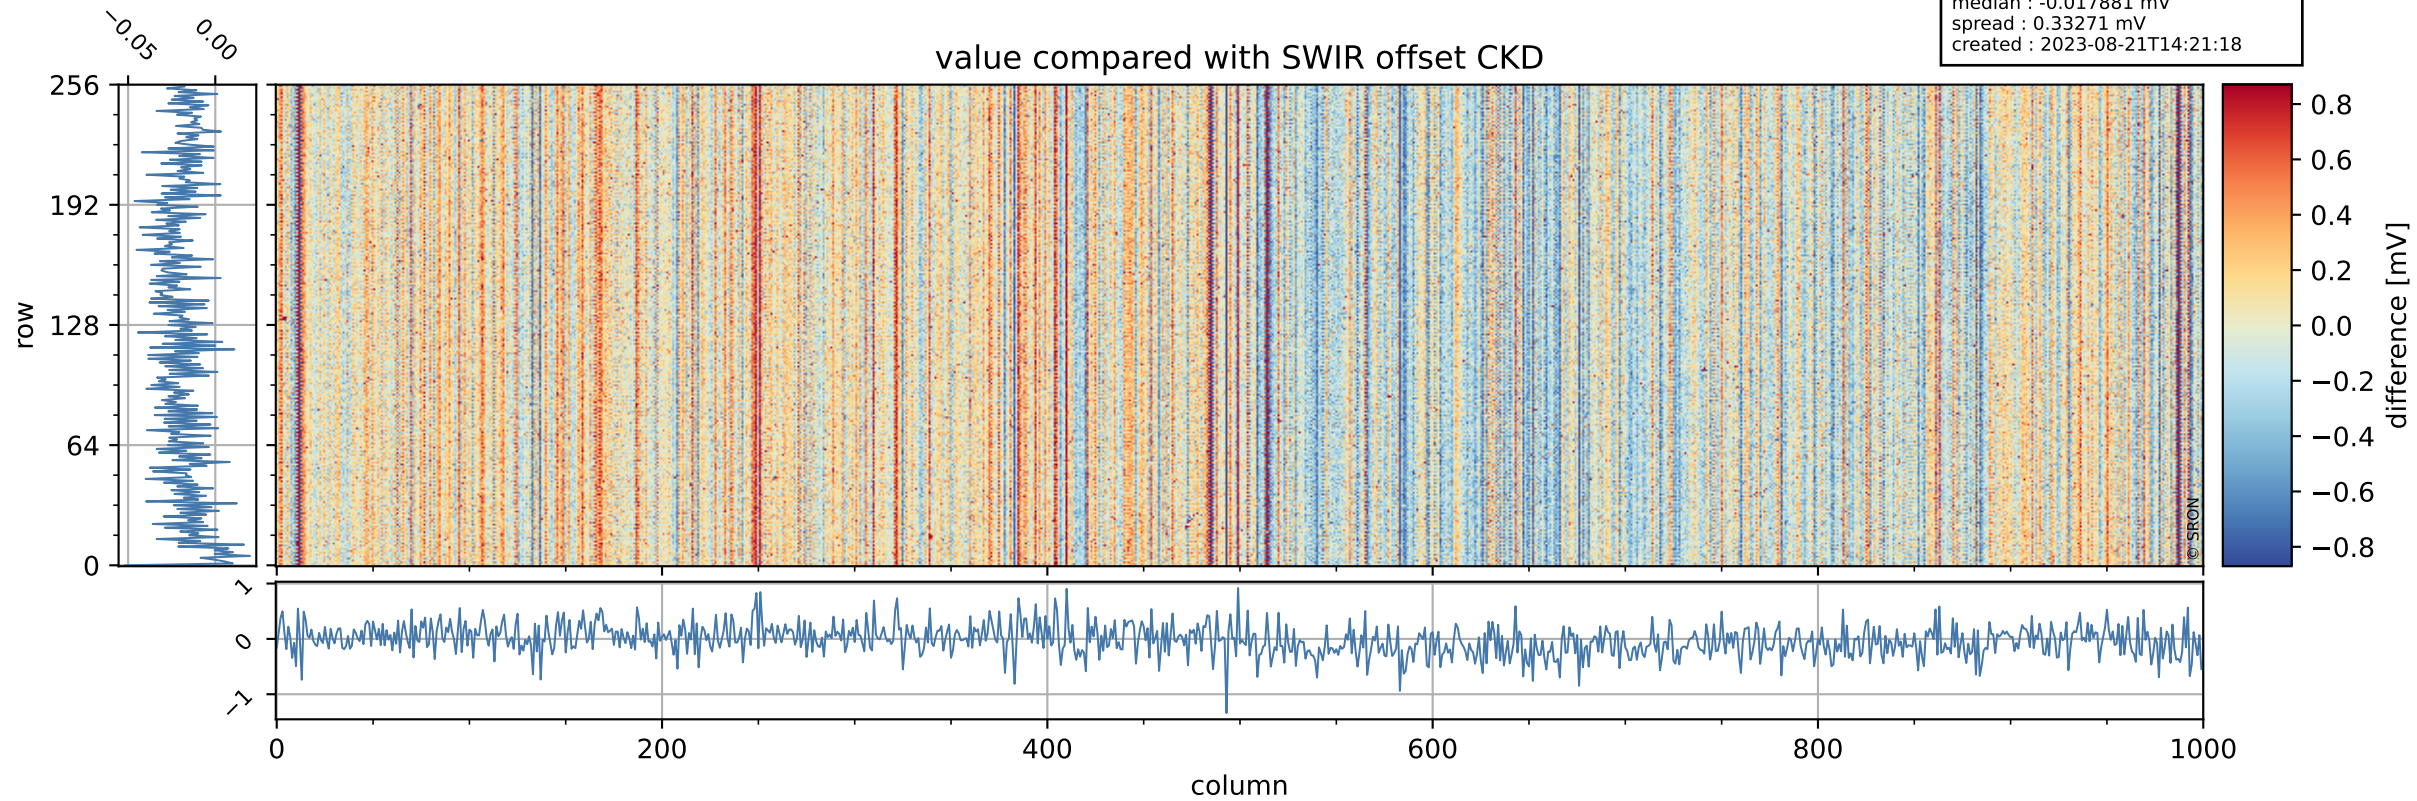

Tropomi SWIR offset (official)

orbits : 19 in [6517, 6562]
coverage : 2019-01-15 / 2019-01-18
median : 0.526 V
spread : 0.035924 V
created : 2023-08-21T14:21:18

value detector map

Tropomi SWIR offset (official)

orbits : 19 in [6517, 6562]
coverage : 2019-01-15 / 2019-01-18
median : 30.683 μV
spread : 18.647 μV
created : 2023-08-21T14:21:18

Tropomi SWIR offset (official)

orbits : 19 in [6517, 6562]
coverage : 2019-01-15 / 2019-01-18
median : -0.017881 mV
spread : 0.33271 mV
created : 2023-08-21T14:21:18

value compared with SWIR offset CKD

Tropomi SWIR offset (official) ground-tracks of Sentinel-5P

orbits : 19 in [6517, 6562]
coverage : 2019-01-15 / 2019-01-18
created : 2023-08-21T14:21:19

Tropomi SWIR offset (official)

orbits : [2827, 6562]
coverage : 2018-04-30 / 2019-01-18
created : 2023-08-21T14:21:19

trend of detector median & temperatures