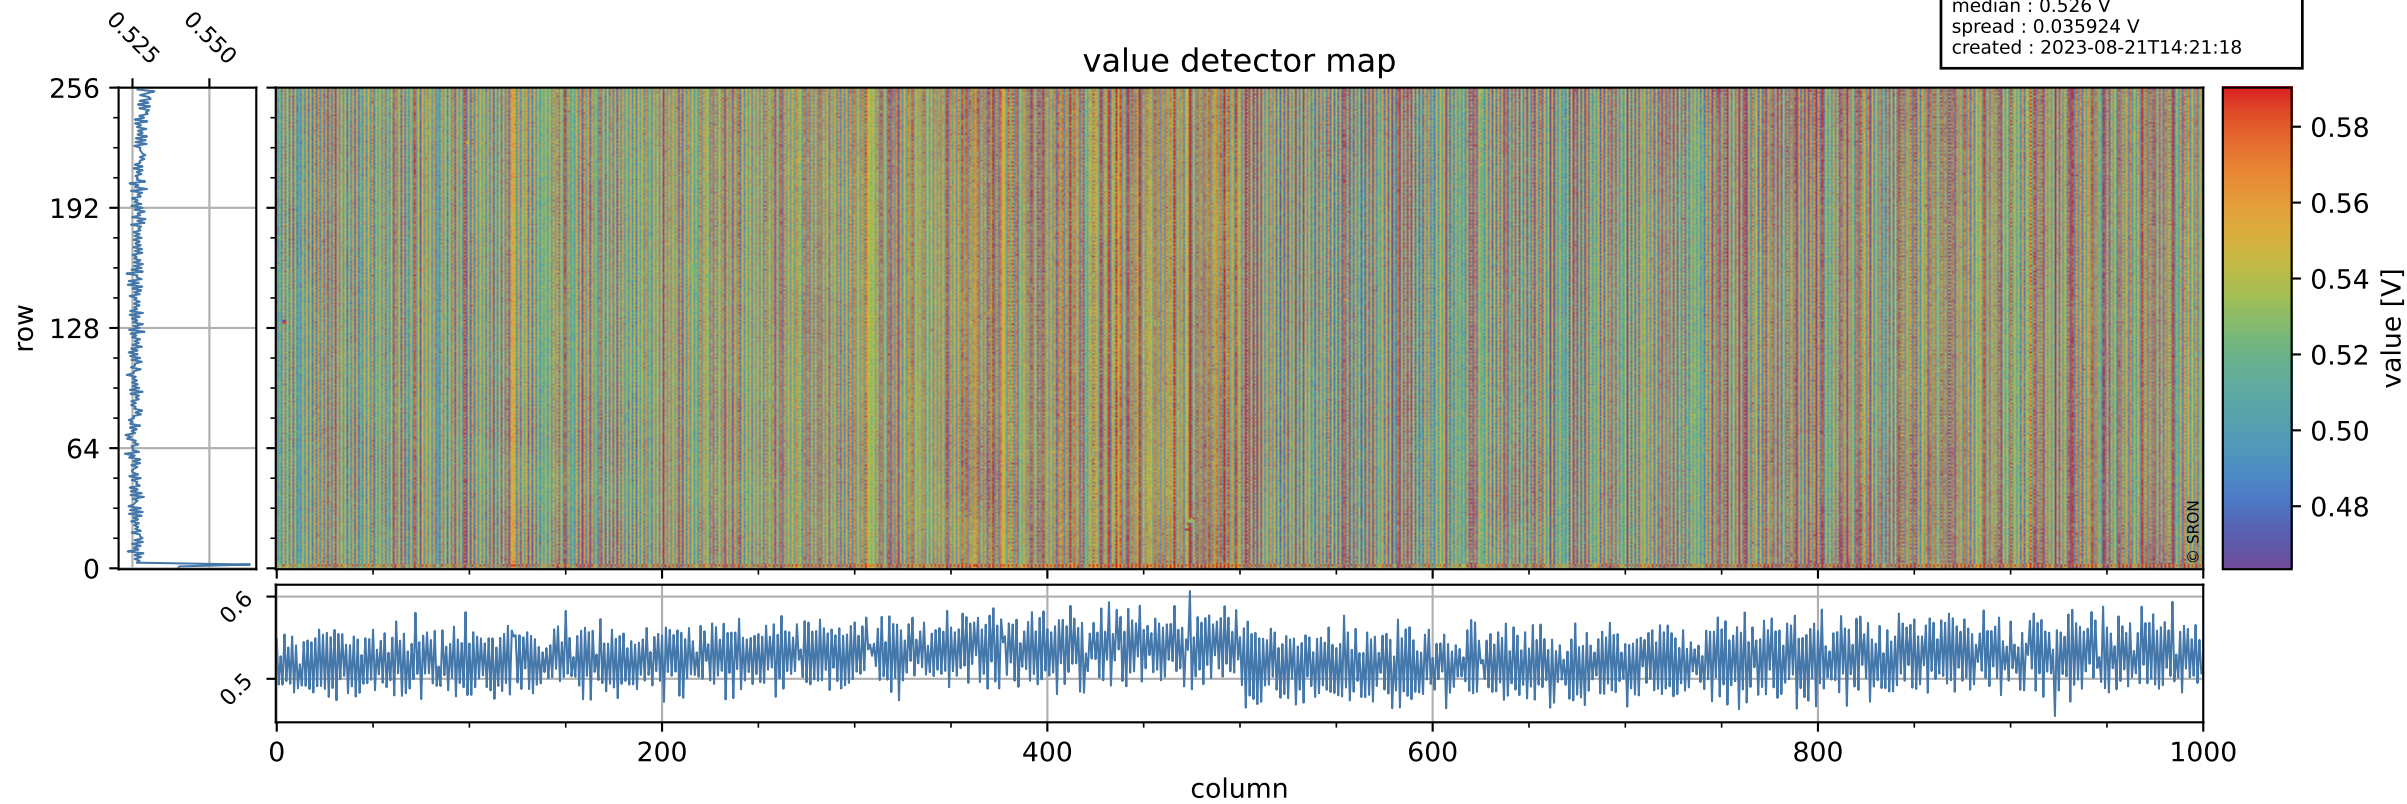

Tropomi SWIR offset (official)

orbits : 19 in [6517, 6562]
coverage : 2019-01-15 / 2019-01-18
median : 0.526 V
spread : 0.035924 V
created : 2023-08-21T14:21:18

value detector map

Tropomi SWIR offset (official)

orbits : 19 in [6517, 6562]
coverage : 2019-01-15 / 2019-01-18
median : 30.683 μV
spread : 18.647 μV
created : 2023-08-21T14:21:18

Tropomi SWIR offset (official)

orbits : 19 in [6517, 6562]
coverage : 2019-01-15 / 2019-01-18
median : -0.017881 mV
spread : 0.33271 mV
created : 2023-08-21T14:21:18

value compared with SWIR offset CKD

Tropomi SWIR offset (official) ground-tracks of Sentinel-5P

orbits : 19 in [6517, 6562]
coverage : 2019-01-15 / 2019-01-18
created : 2023-08-21T14:21:19

Tropomi SWIR offset (official)

orbits : [2827, 6562]
coverage : 2018-04-30 / 2019-01-18
created : 2023-08-21T14:21:19

trend of detector median & temperatures