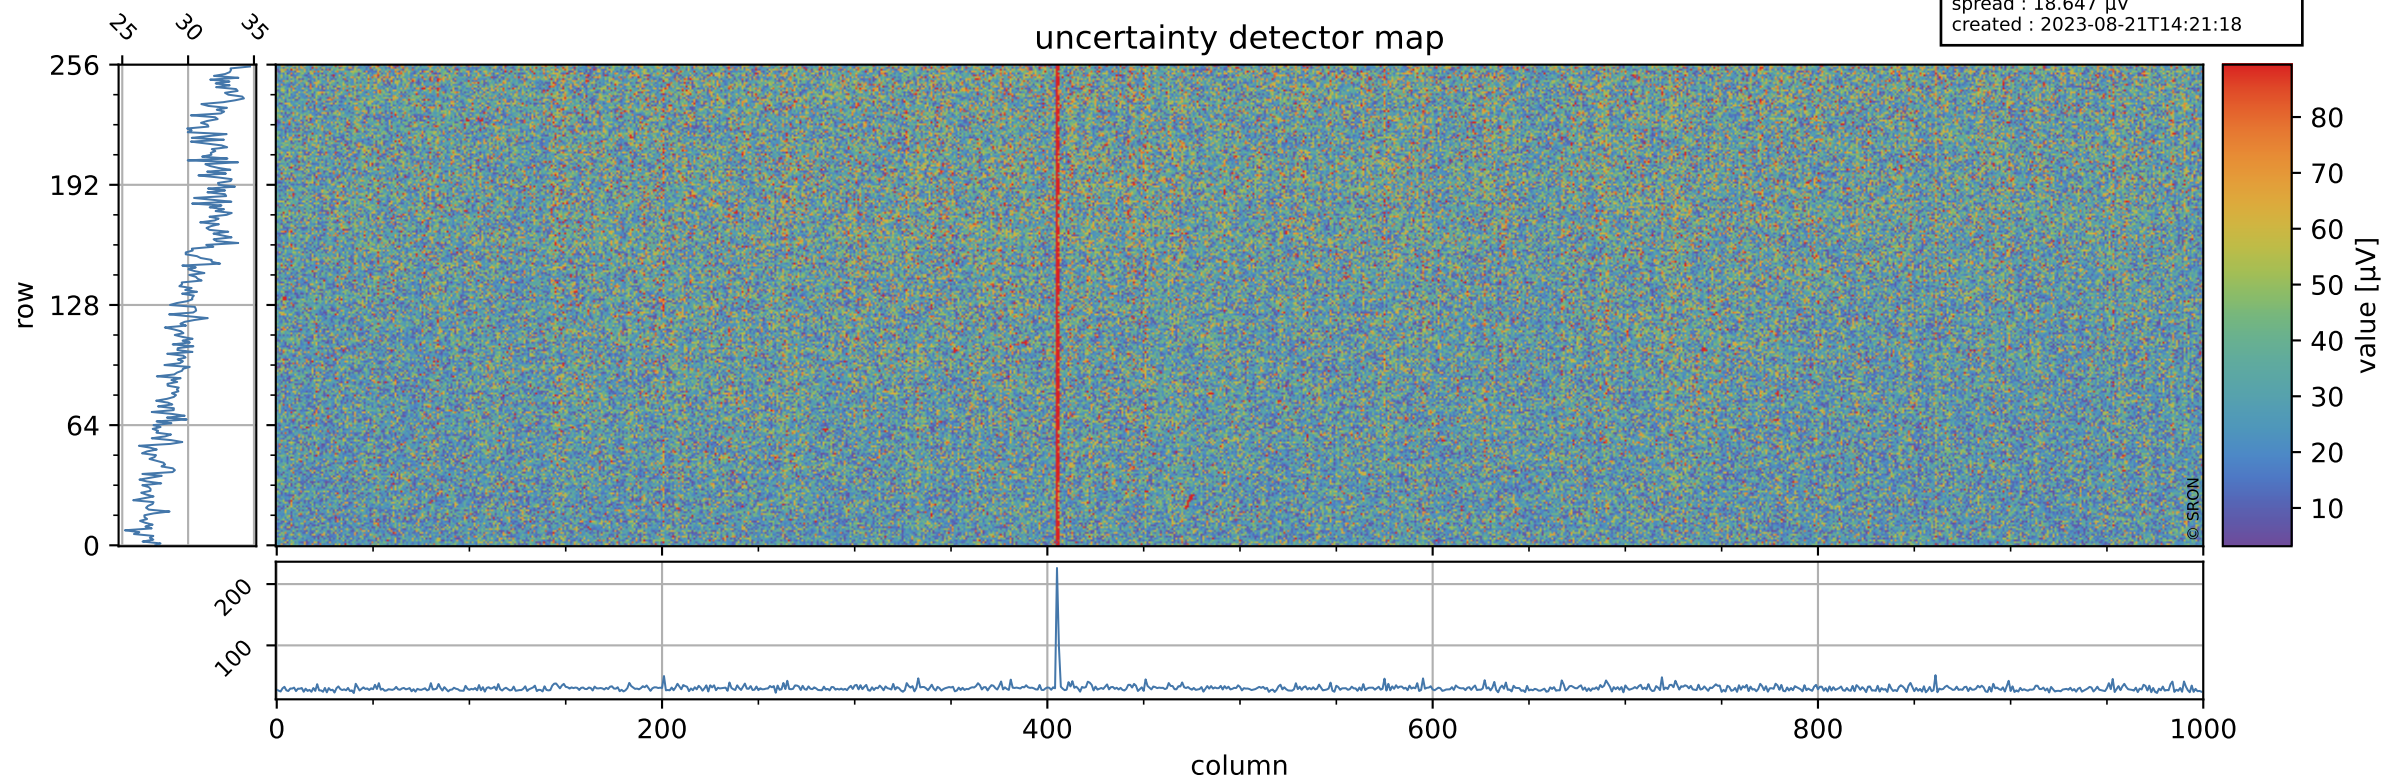

Tropomi SWIR offset (official)

orbits : 19 in [6517, 6562]
coverage : 2019-01-15 / 2019-01-18
median : 0.526 V
spread : 0.035924 V
created : 2023-08-21T14:21:18

value detector map

Tropomi SWIR offset (official)

orbits : 19 in [6517, 6562]
coverage : 2019-01-15 / 2019-01-18
median : 30.683 μV
spread : 18.647 μV
created : 2023-08-21T14:21:18

Tropomi SWIR offset (official)

orbits : 19 in [6517, 6562]
coverage : 2019-01-15 / 2019-01-18
median : -0.017881 mV
spread : 0.33271 mV
created : 2023-08-21T14:21:18

value compared with SWIR offset CKD

Tropomi SWIR offset (official) ground-tracks of Sentinel-5P

orbits : 19 in [6517, 6562]
coverage : 2019-01-15 / 2019-01-18
created : 2023-08-21T14:21:19

Tropomi SWIR offset (official)

orbits : [2827, 6562]
coverage : 2018-04-30 / 2019-01-18
created : 2023-08-21T14:21:19

trend of detector median & temperatures