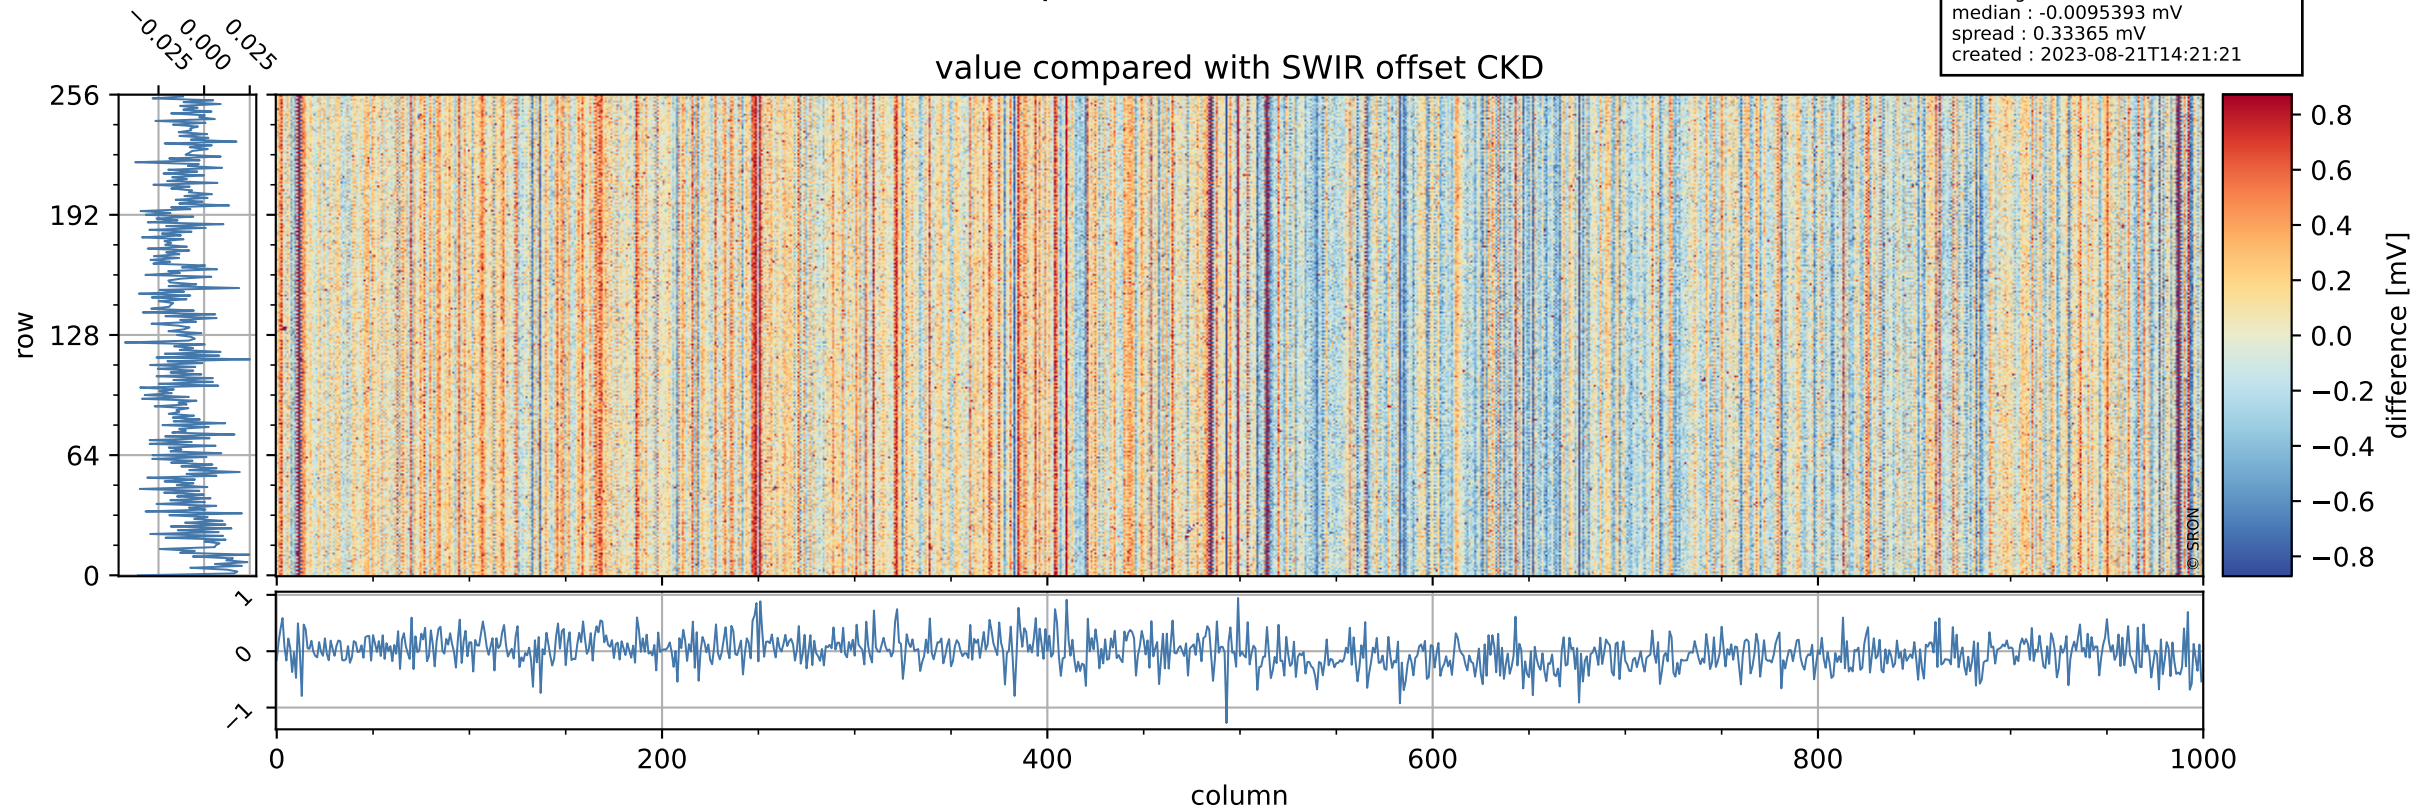

Tropomi SWIR offset (official)

orbits : 20 in [6532, 6577]
coverage : 2019-01-16 / 2019-01-19
median : 0.52601 V
spread : 0.035925 V
created : 2023-08-21T14:21:20

value detector map

Tropomi SWIR offset (official)

orbits : 20 in [6532, 6577]
coverage : 2019-01-16 / 2019-01-19
median : 29.83 μV
spread : 18.241 μV
created : 2023-08-21T14:21:20

Tropomi SWIR offset (official)

orbits : 20 in [6532, 6577]
coverage : 2019-01-16 / 2019-01-19
median : -0.0095393 mV
spread : 0.33365 mV
created : 2023-08-21T14:21:21

value compared with SWIR offset CKD

Tropomi SWIR offset (official) ground-tracks of Sentinel-5P

orbits : 20 in [6532, 6577]
coverage : 2019-01-16 / 2019-01-19
created : 2023-08-21T14:21:21

Tropomi SWIR offset (official)

orbits : [2827, 6577]
coverage : 2018-04-30 / 2019-01-19
created : 2023-08-21T14:21:21

trend of detector median & temperatures