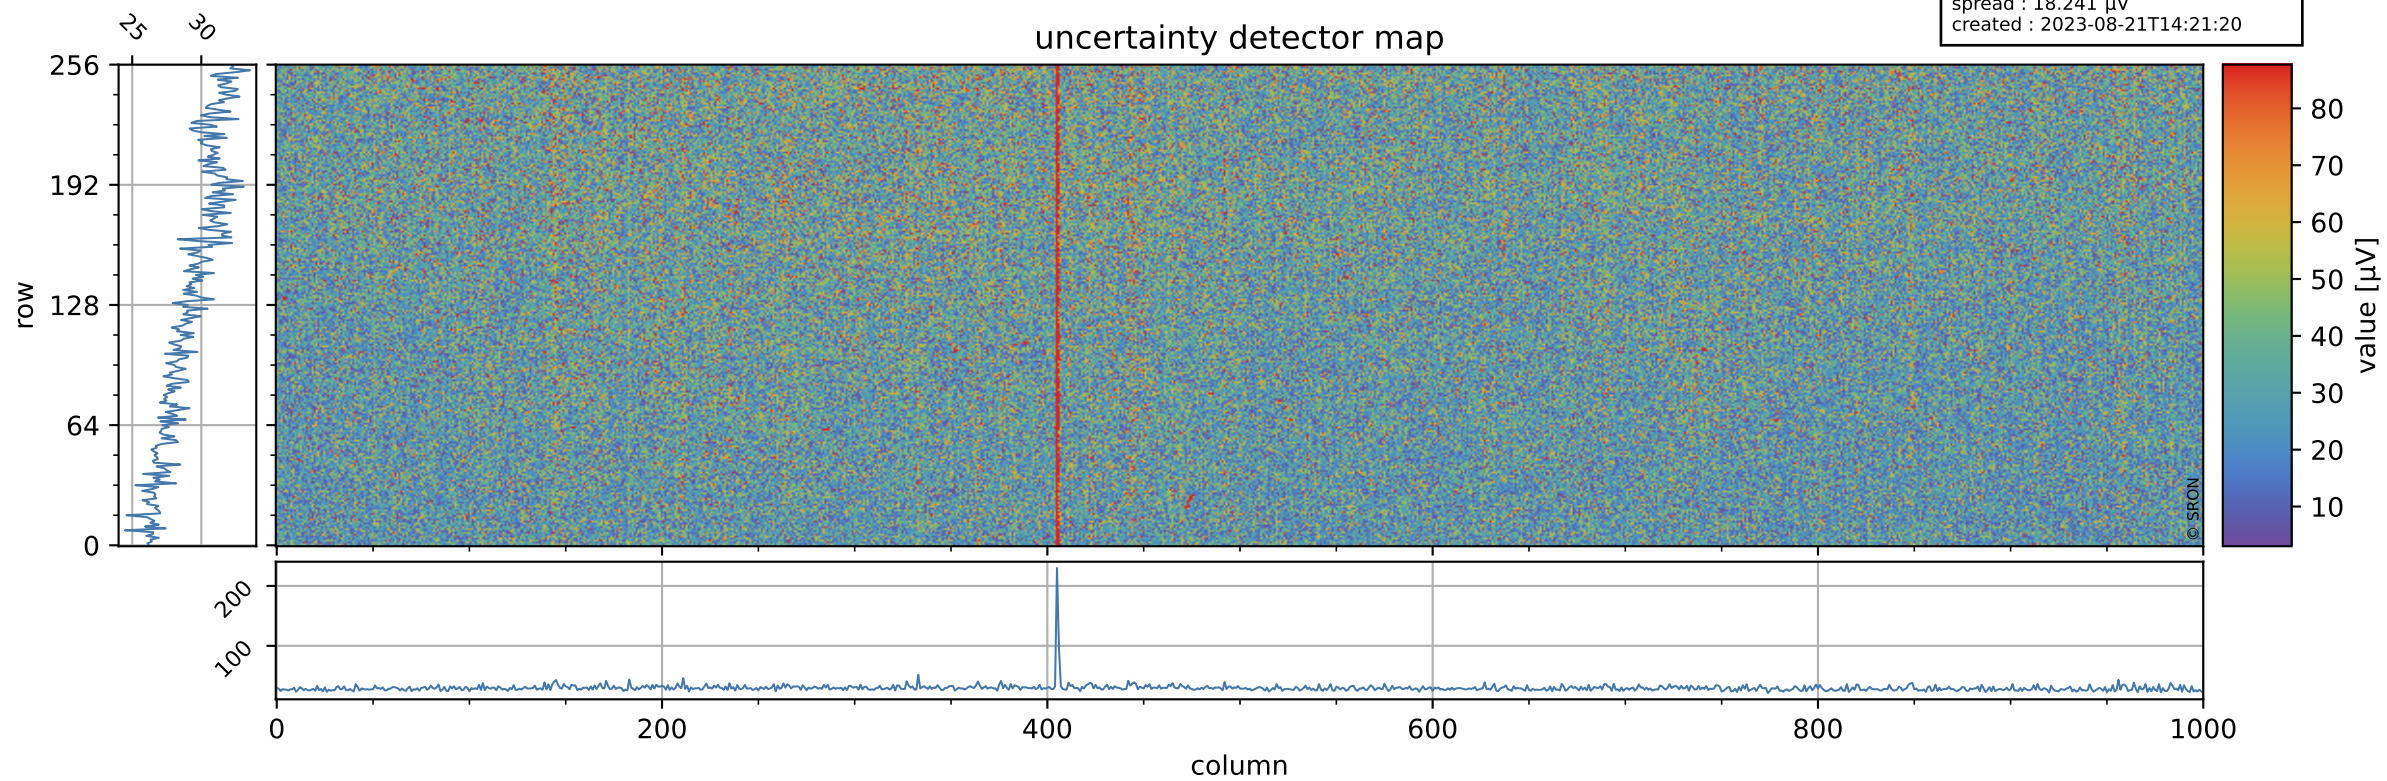

Tropomi SWIR offset (official)

orbits : 20 in [6532, 6577]
coverage : 2019-01-16 / 2019-01-19
median : 0.52601 V
spread : 0.035925 V
created : 2023-08-21T14:21:20

value detector map

Tropomi SWIR offset (official)

orbits : 20 in [6532, 6577]
coverage : 2019-01-16 / 2019-01-19
median : 29.83 μV
spread : 18.241 μV
created : 2023-08-21T14:21:20

Tropomi SWIR offset (official)

orbits : 20 in [6532, 6577]
coverage : 2019-01-16 / 2019-01-19
median : -0.0095393 mV
spread : 0.33365 mV
created : 2023-08-21T14:21:21

value compared with SWIR offset CKD

Tropomi SWIR offset (official) ground-tracks of Sentinel-5P

orbits : 20 in [6532, 6577]
coverage : 2019-01-16 / 2019-01-19
created : 2023-08-21T14:21:21

Tropomi SWIR offset (official)

orbits : [2827, 6577]
coverage : 2018-04-30 / 2019-01-19
created : 2023-08-21T14:21:21

trend of detector median & temperatures