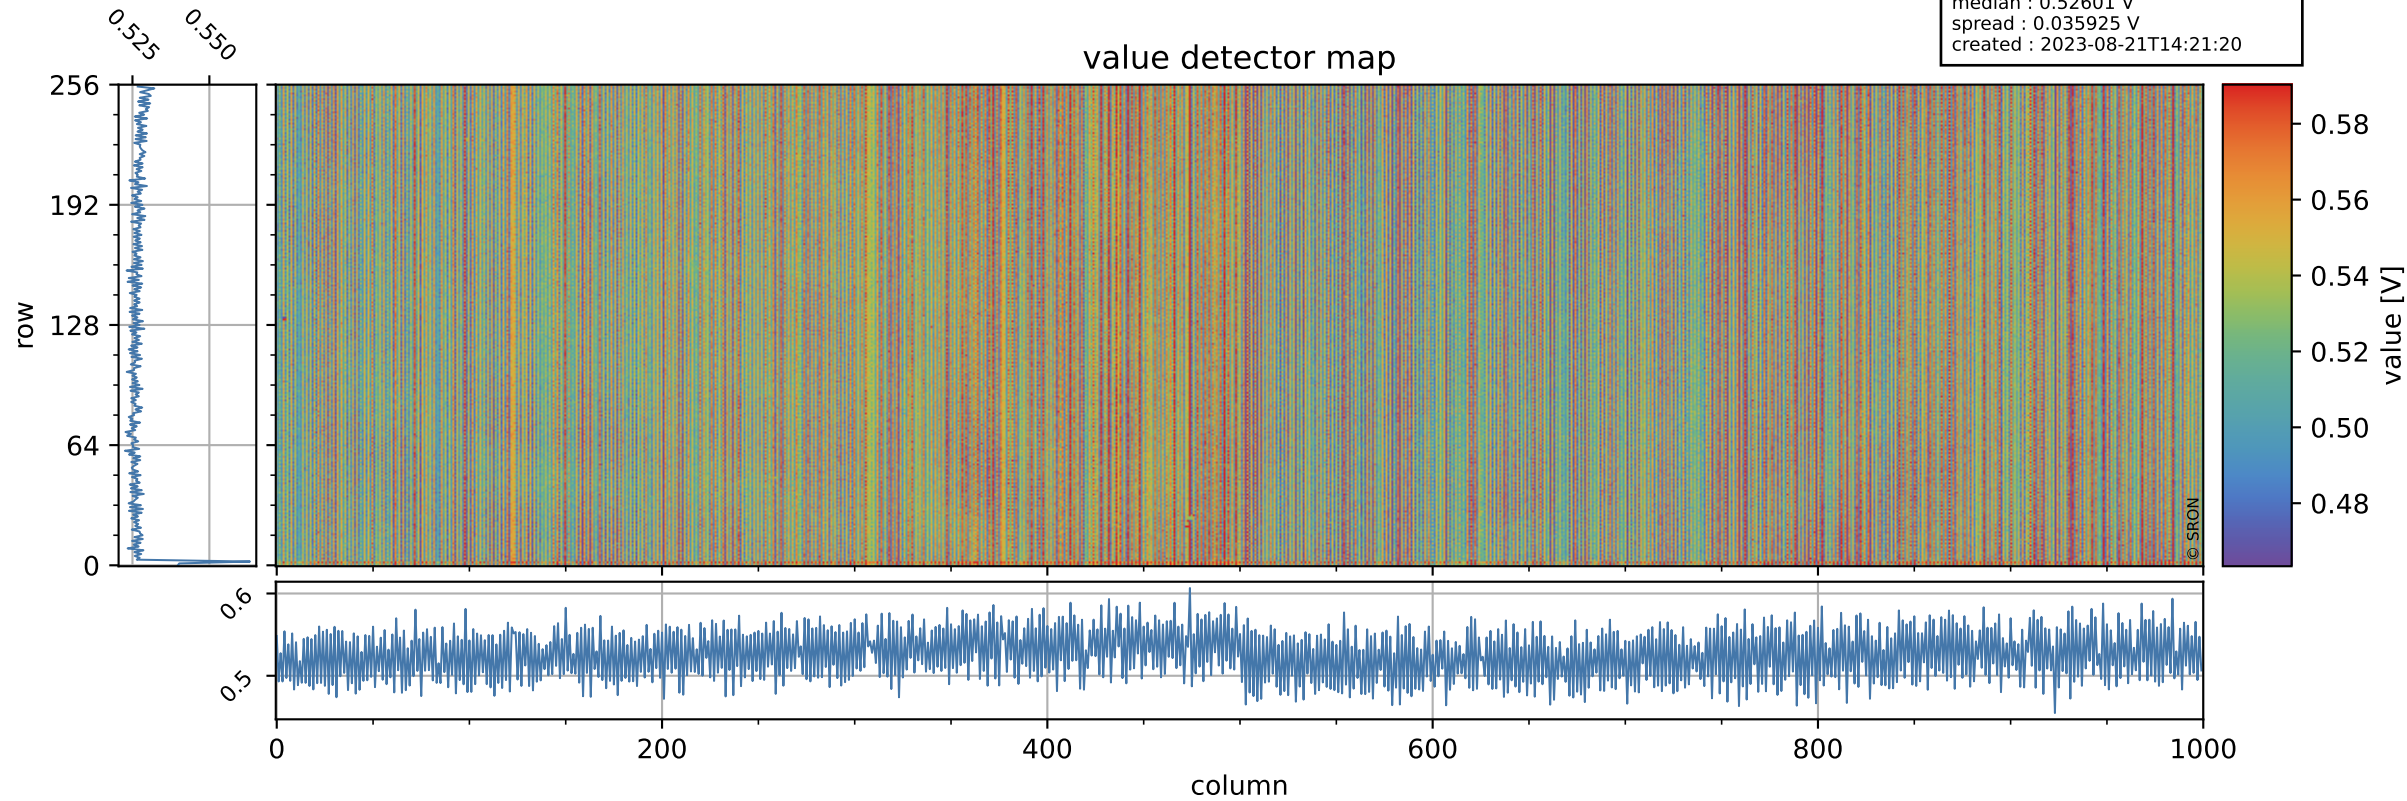

Tropomi SWIR offset (official)

orbits : 20 in [6532, 6577]
coverage : 2019-01-16 / 2019-01-19
median : 0.52601 V
spread : 0.035925 V
created : 2023-08-21T14:21:20

value detector map

Tropomi SWIR offset (official)

orbits : 20 in [6532, 6577]
coverage : 2019-01-16 / 2019-01-19
median : 29.83 μV
spread : 18.241 μV
created : 2023-08-21T14:21:20

Tropomi SWIR offset (official)

orbits : 20 in [6532, 6577]
coverage : 2019-01-16 / 2019-01-19
median : -0.0095393 mV
spread : 0.33365 mV
created : 2023-08-21T14:21:21

value compared with SWIR offset CKD

Tropomi SWIR offset (official) ground-tracks of Sentinel-5P

orbits : 20 in [6532, 6577]
coverage : 2019-01-16 / 2019-01-19
created : 2023-08-21T14:21:21

Tropomi SWIR offset (official)

orbits : [2827, 6577]
coverage : 2018-04-30 / 2019-01-19
created : 2023-08-21T14:21:21

trend of detector median & temperatures