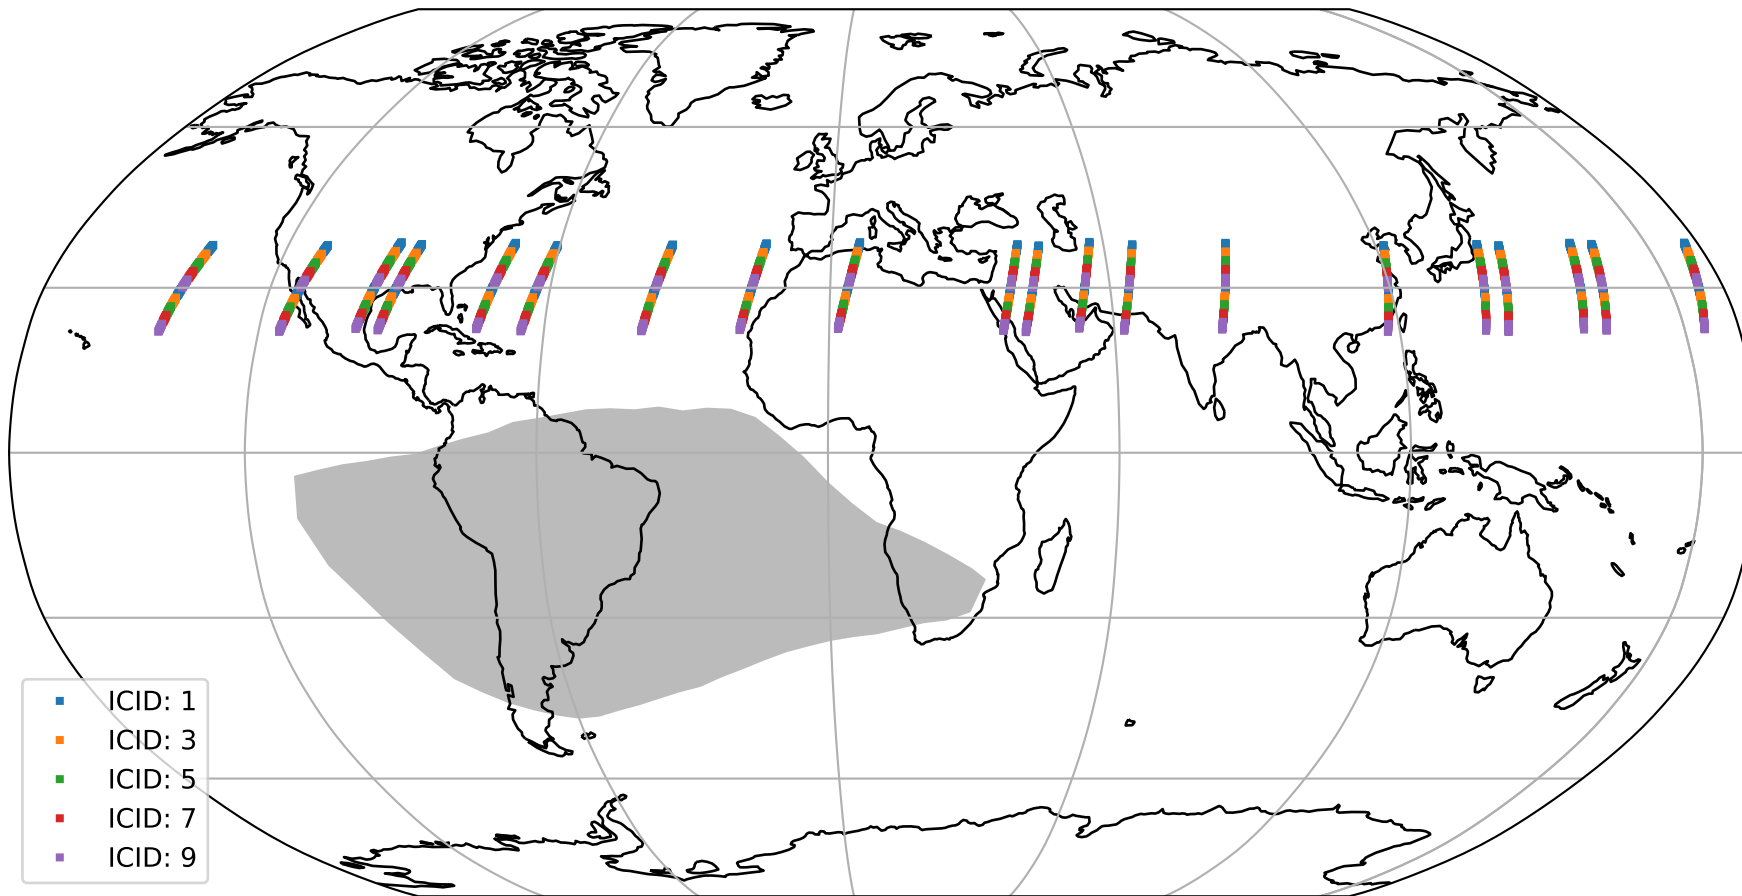

Tropomi SWIR offset (official)

orbits : 20 in [6532, 6577]
coverage : 2019-01-16 / 2019-01-19
median : 0.52601 V
spread : 0.035925 V
created : 2023-08-21T14:21:20

value detector map

Tropomi SWIR offset (official)

orbits : 20 in [6532, 6577]
coverage : 2019-01-16 / 2019-01-19
median : 29.83 μV
spread : 18.241 μV
created : 2023-08-21T14:21:20

Tropomi SWIR offset (official)

orbits : 20 in [6532, 6577]
coverage : 2019-01-16 / 2019-01-19
median : -0.0095393 mV
spread : 0.33365 mV
created : 2023-08-21T14:21:21

value compared with SWIR offset CKD

Tropomi SWIR offset (official) ground-tracks of Sentinel-5P

orbits : 20 in [6532, 6577]
coverage : 2019-01-16 / 2019-01-19
created : 2023-08-21T14:21:21

Tropomi SWIR offset (official)

orbits : [2827, 6577]
coverage : 2018-04-30 / 2019-01-19
created : 2023-08-21T14:21:21

trend of detector median & temperatures