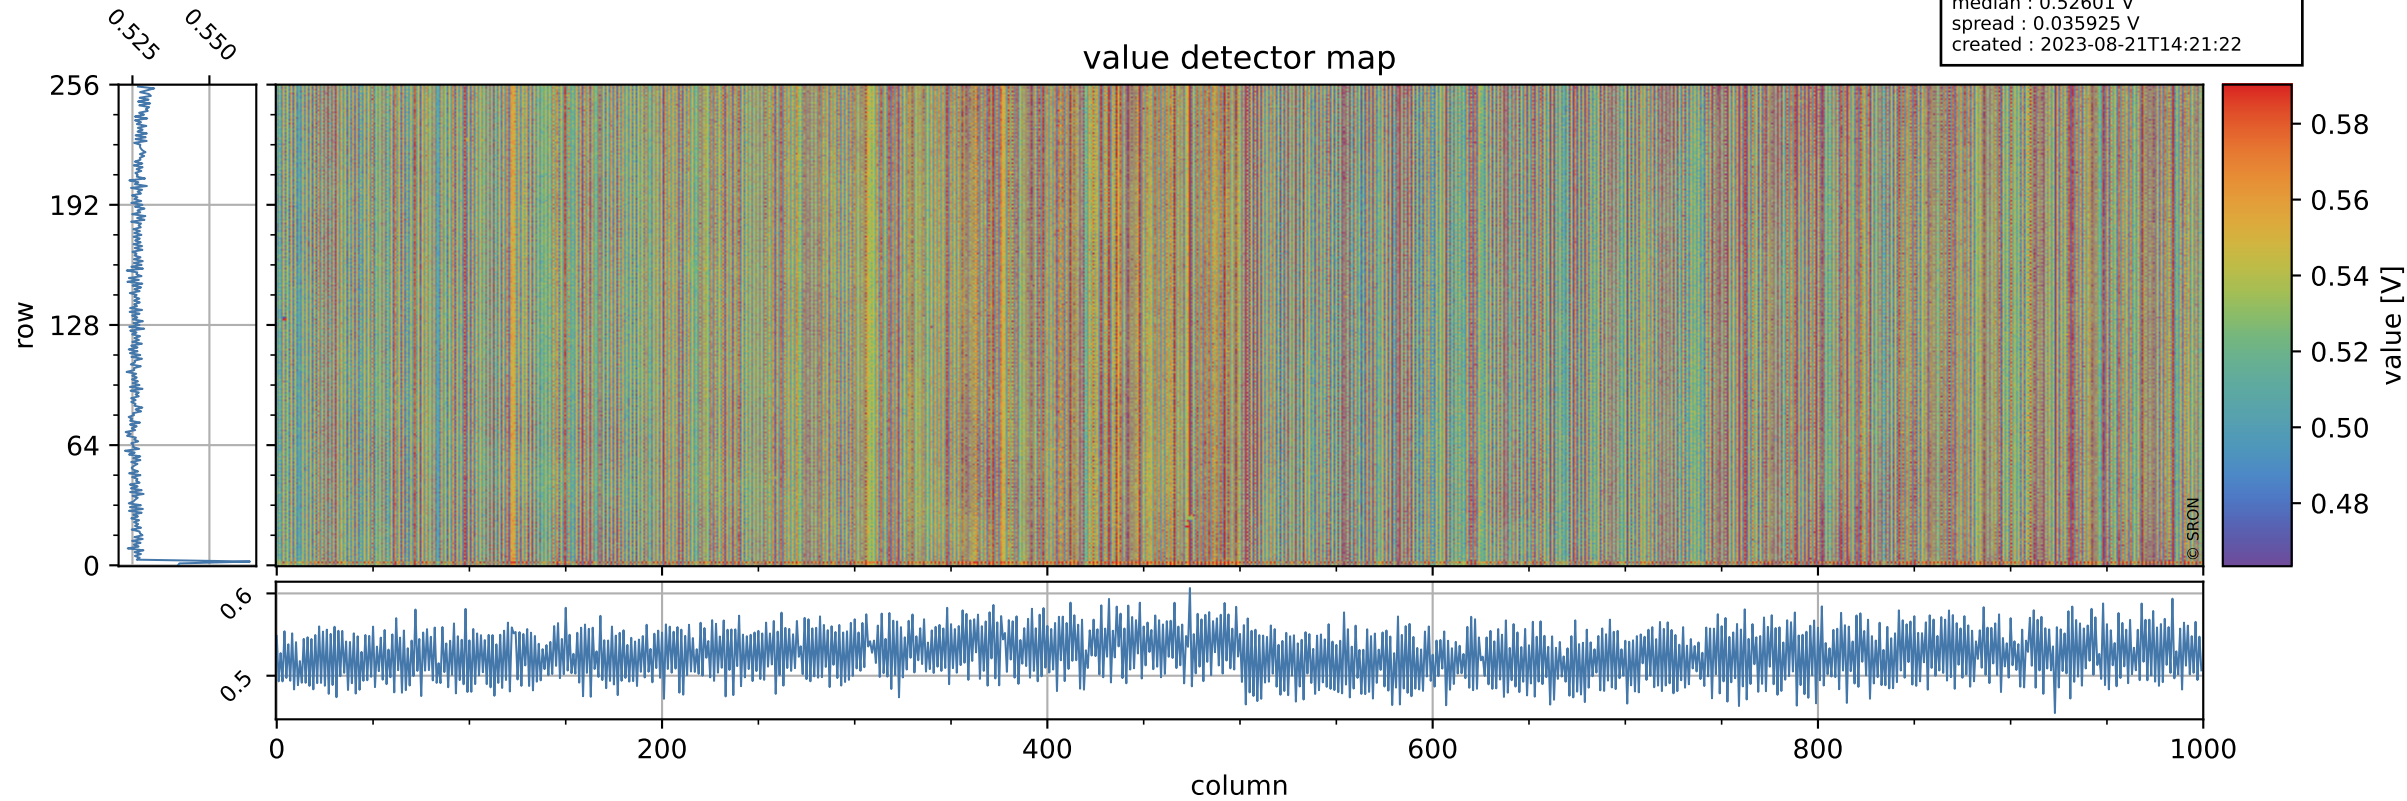

# Tropomi SWIR offset (official)

orbits : 19 in [6547, 6592]  
coverage : 2019-01-18 / 2019-01-21  
median : 0.52601 V  
spread : 0.035925 V  
created : 2023-08-21T14:21:22

## value detector map

# Tropomi SWIR offset (official)

orbits : 19 in [6547, 6592]  
coverage : 2019-01-18 / 2019-01-21  
median : 30.295  $\mu\text{V}$   
spread : 18.497  $\mu\text{V}$   
created : 2023-08-21T14:21:22

# Tropomi SWIR offset (official) ground-tracks of Sentinel-5P

orbits : 19 in [6547, 6592]  
coverage : 2019-01-18 / 2019-01-21  
created : 2023-08-21T14:21:23