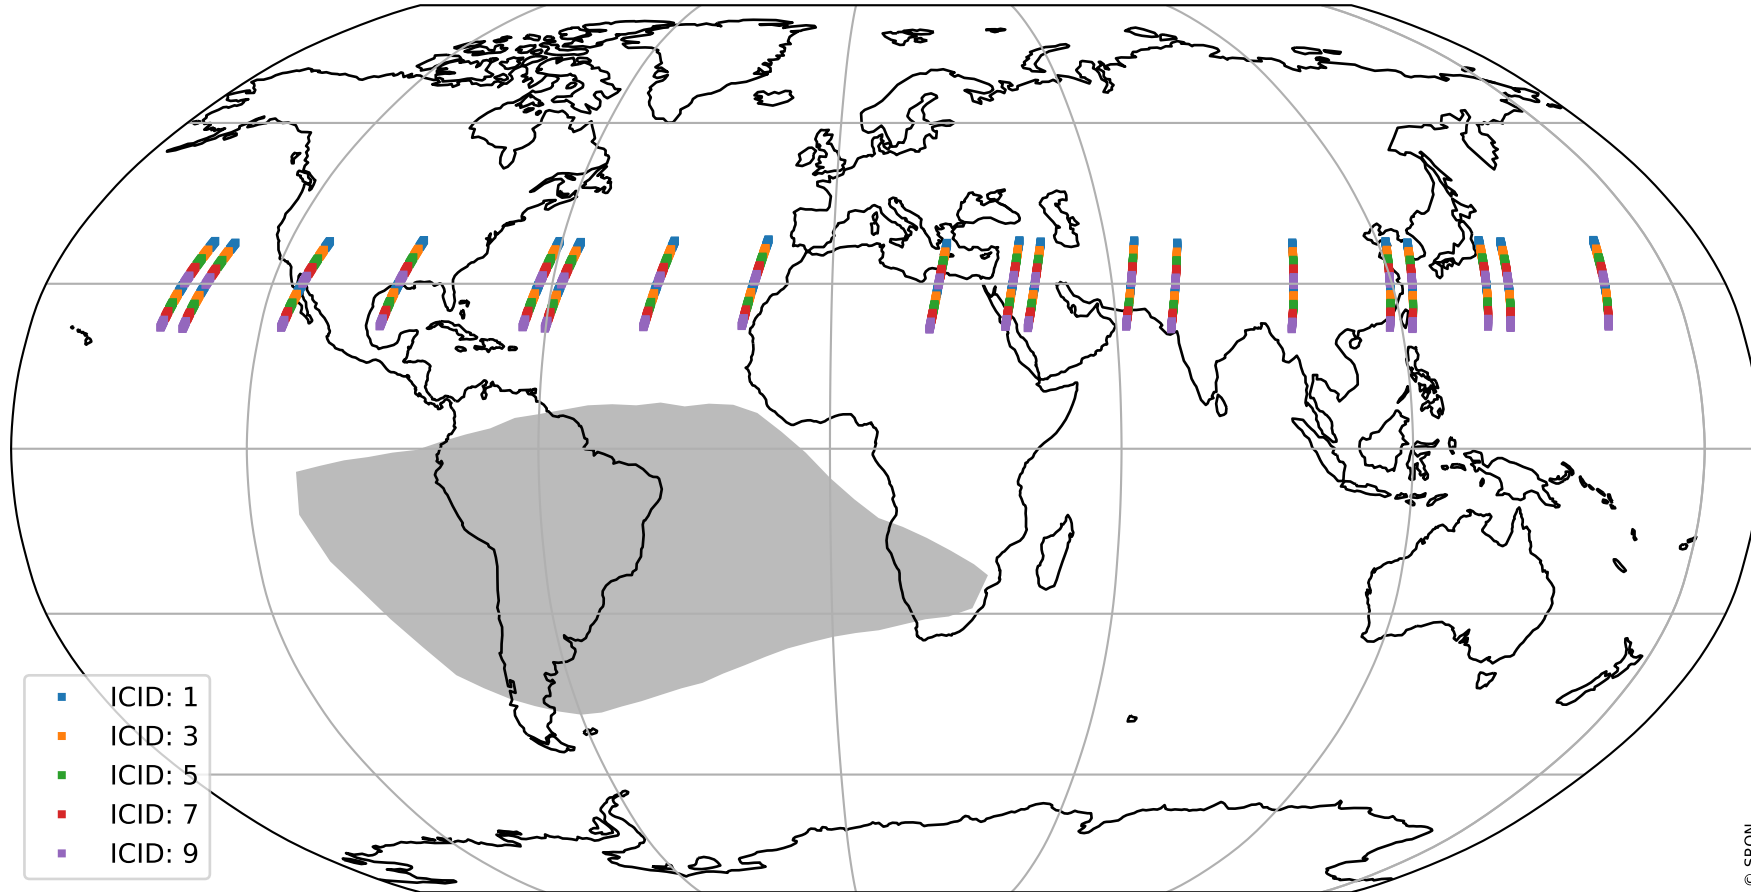

# Tropomi SWIR offset (official)

orbits : 19 in [6547, 6592]  
coverage : 2019-01-18 / 2019-01-21  
median : 30.295  $\mu\text{V}$   
spread : 18.497  $\mu\text{V}$   
created : 2023-08-21T14:21:22

# Tropomi SWIR offset (official)

orbits : 19 in [6547, 6592]  
coverage : 2019-01-18 / 2019-01-21  
median : -0.012883 mV  
spread : 0.33353 mV  
created : 2023-08-21T14:21:22

value compared with SWIR offset CKD

# Tropomi SWIR offset (official) ground-tracks of Sentinel-5P

orbits : 19 in [6547, 6592]  
coverage : 2019-01-18 / 2019-01-21  
created : 2023-08-21T14:21:23

# Tropomi SWIR offset (official)

orbits : [2827, 6592]  
coverage : 2018-04-30 / 2019-01-21  
created : 2023-08-21T14:21:23