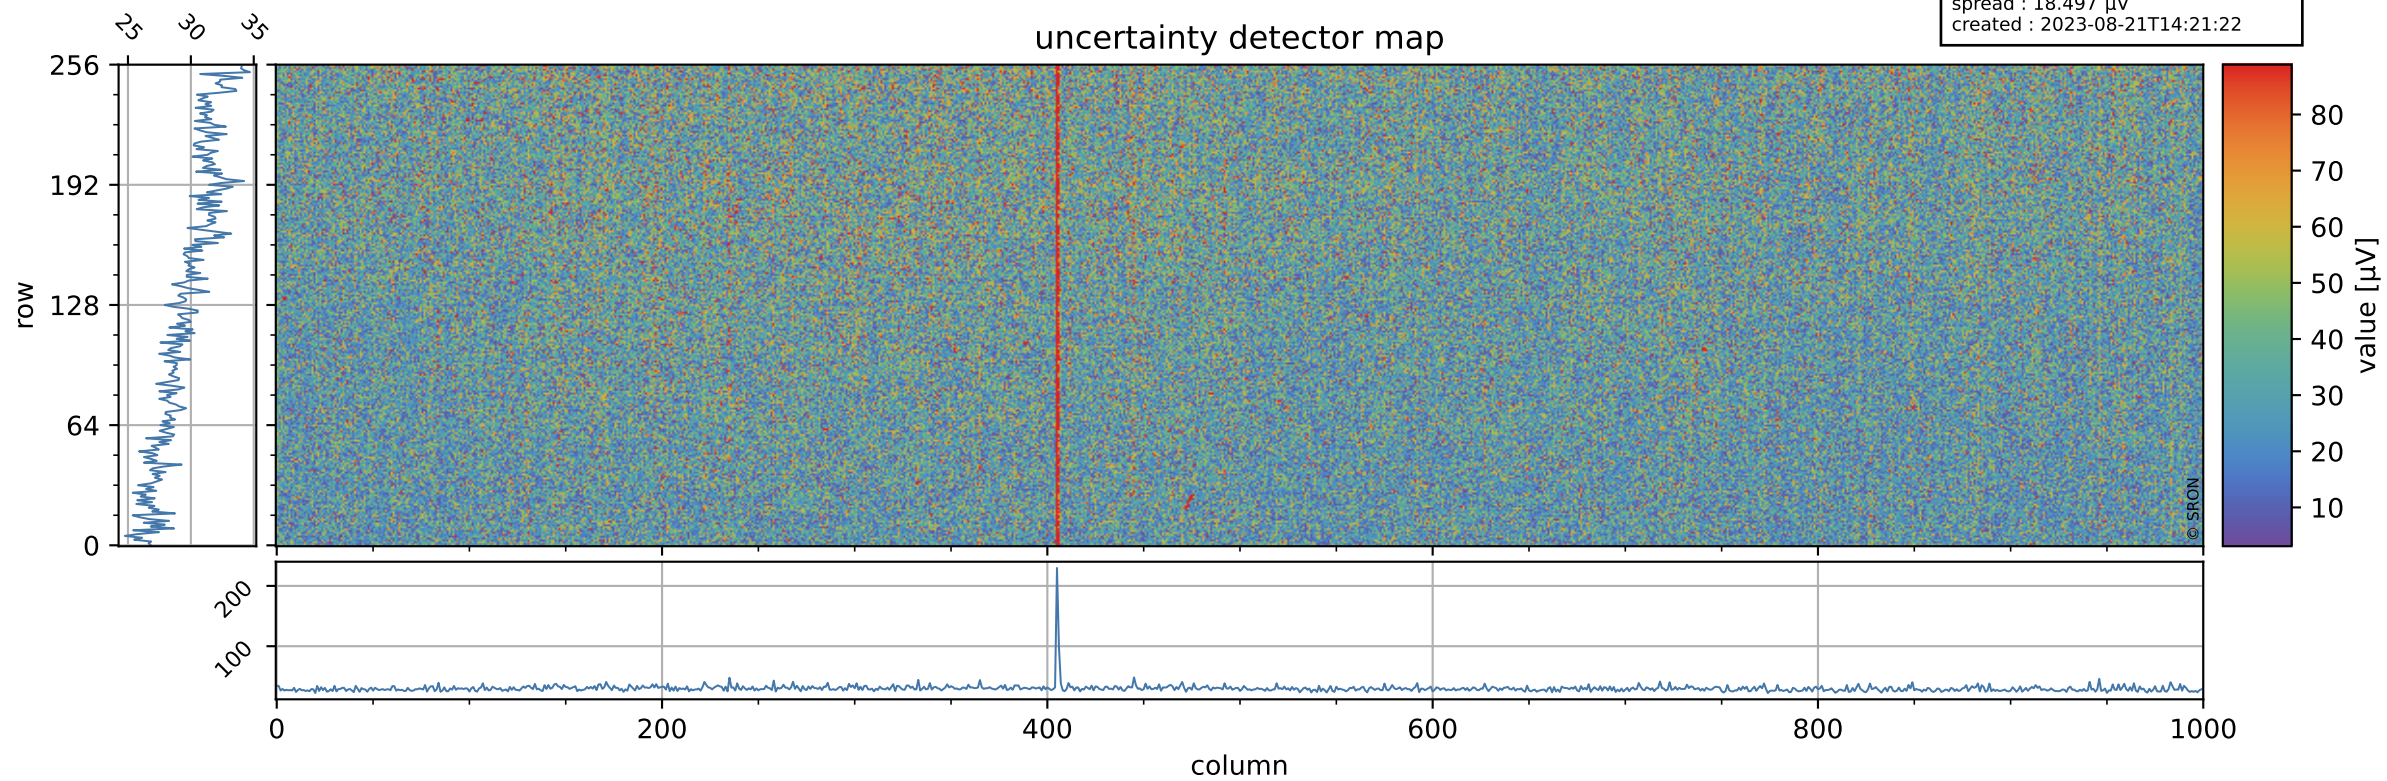

# Tropomi SWIR offset (official)

orbits : 19 in [6547, 6592]  
coverage : 2019-01-18 / 2019-01-21  
median : 0.52601 V  
spread : 0.035925 V  
created : 2023-08-21T14:21:22

## value detector map

# Tropomi SWIR offset (official)

orbits : 19 in [6547, 6592]  
coverage : 2019-01-18 / 2019-01-21  
median : 30.295  $\mu\text{V}$   
spread : 18.497  $\mu\text{V}$   
created : 2023-08-21T14:21:22

# Tropomi SWIR offset (official) ground-tracks of Sentinel-5P

orbits : 19 in [6547, 6592]  
coverage : 2019-01-18 / 2019-01-21  
created : 2023-08-21T14:21:23