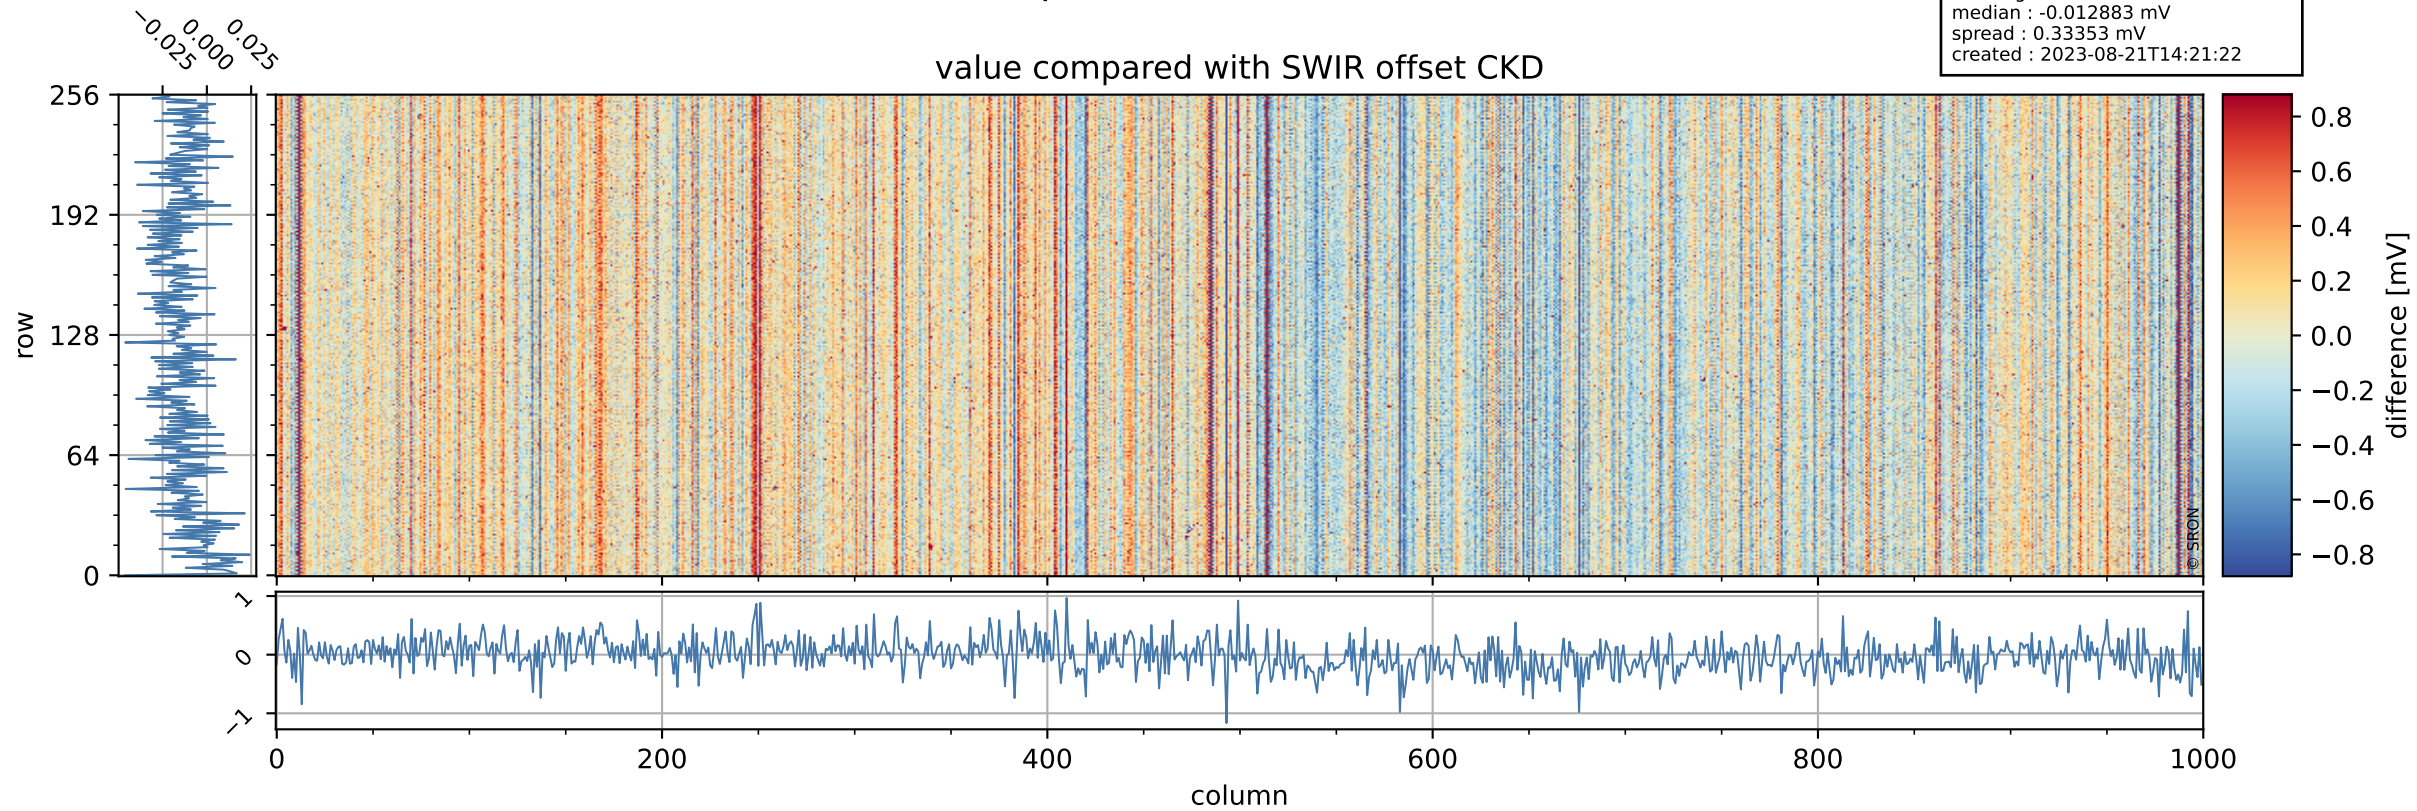

## value detector map

# Tropomi SWIR offset (official)

orbits : 19 in [6547, 6592]  
coverage : 2019-01-18 / 2019-01-21  
median : 30.295  $\mu\text{V}$   
spread : 18.497  $\mu\text{V}$   
created : 2023-08-21T14:21:22

# Tropomi SWIR offset (official)

orbits : 19 in [6547, 6592]  
coverage : 2019-01-18 / 2019-01-21  
median : -0.012883 mV  
spread : 0.33353 mV  
created : 2023-08-21T14:21:22

value compared with SWIR offset CKD

# Tropomi SWIR offset (official) ground-tracks of Sentinel-5P

orbits : 19 in [6547, 6592]  
coverage : 2019-01-18 / 2019-01-21  
created : 2023-08-21T14:21:23