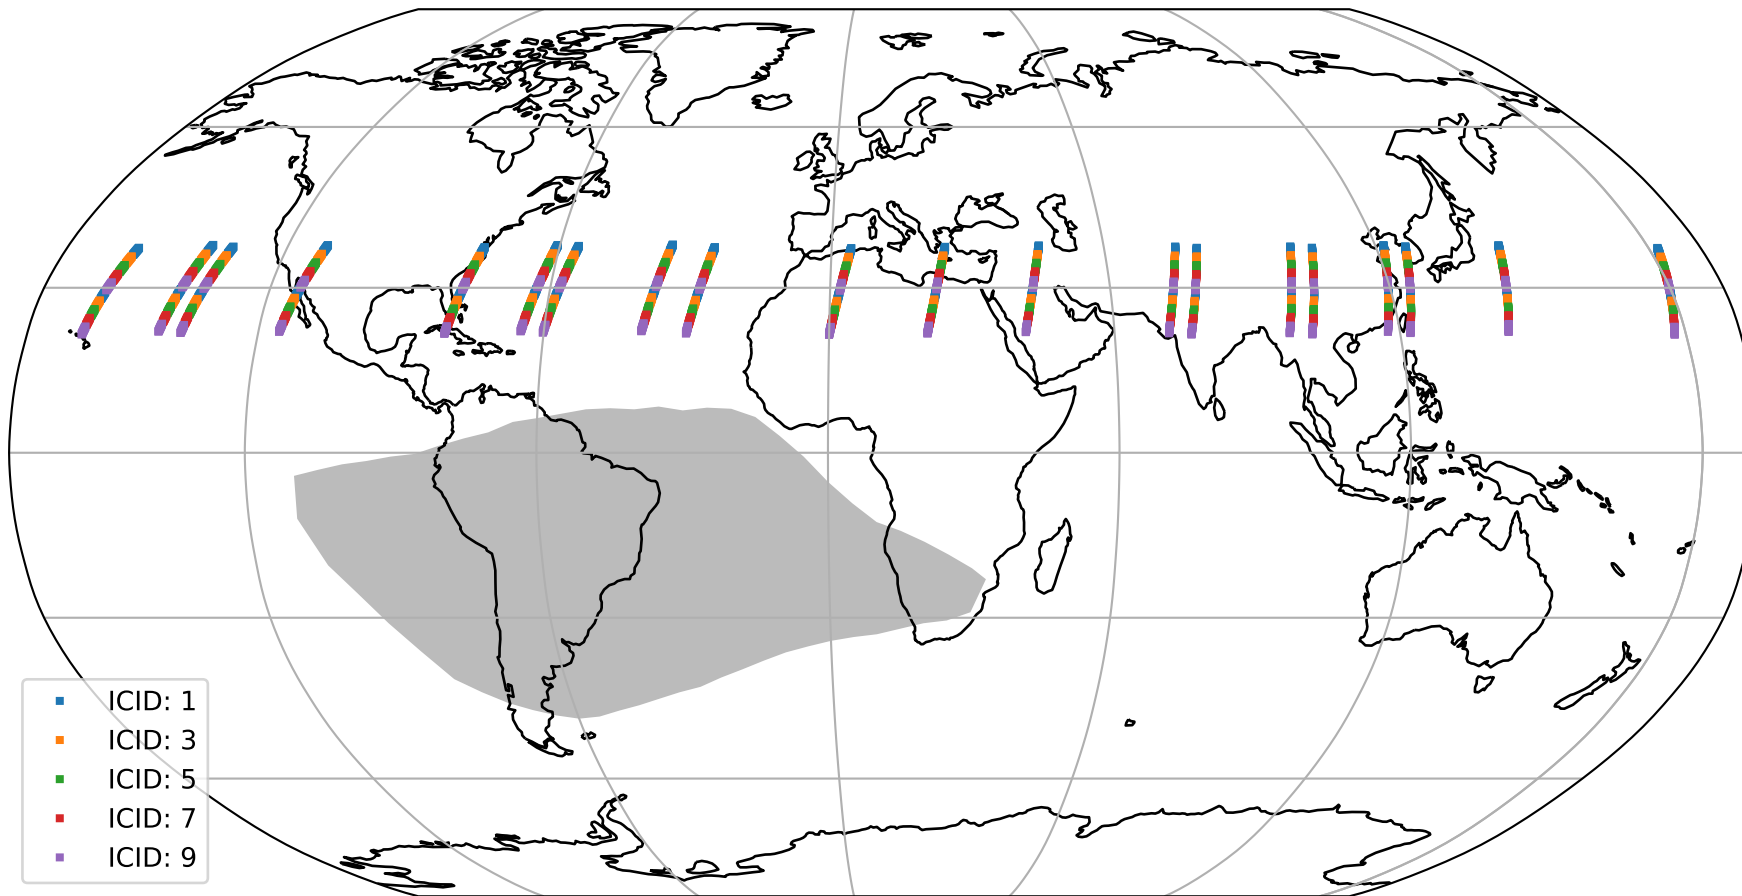

Tropomi SWIR offset (official)

orbits : 20 in [6562, 6607]
coverage : 2019-01-19 / 2019-01-22
median : 0.52599 V
spread : 0.035925 V
created : 2023-08-21T14:21:24

value detector map

Tropomi SWIR offset (official)

orbits : 20 in [6562, 6607]
coverage : 2019-01-19 / 2019-01-22
median : 29.921 μV
spread : 18.276 μV
created : 2023-08-21T14:21:24

Tropomi SWIR offset (official)

orbits : 20 in [6562, 6607]
coverage : 2019-01-19 / 2019-01-22
median : -0.029983 mV
spread : 0.33414 mV
created : 2023-08-21T14:21:24

value compared with SWIR offset CKD

Tropomi SWIR offset (official) ground-tracks of Sentinel-5P

orbits : 20 in [6562, 6607]
coverage : 2019-01-19 / 2019-01-22
created : 2023-08-21T14:21:25

- ICID: 1
- ICID: 3
- ICID: 5
- ICID: 7
- ICID: 9

Tropomi SWIR offset (official)

orbits : [2827, 6607]
coverage : 2018-04-30 / 2019-01-22
created : 2023-08-21T14:21:25

trend of detector median & temperatures