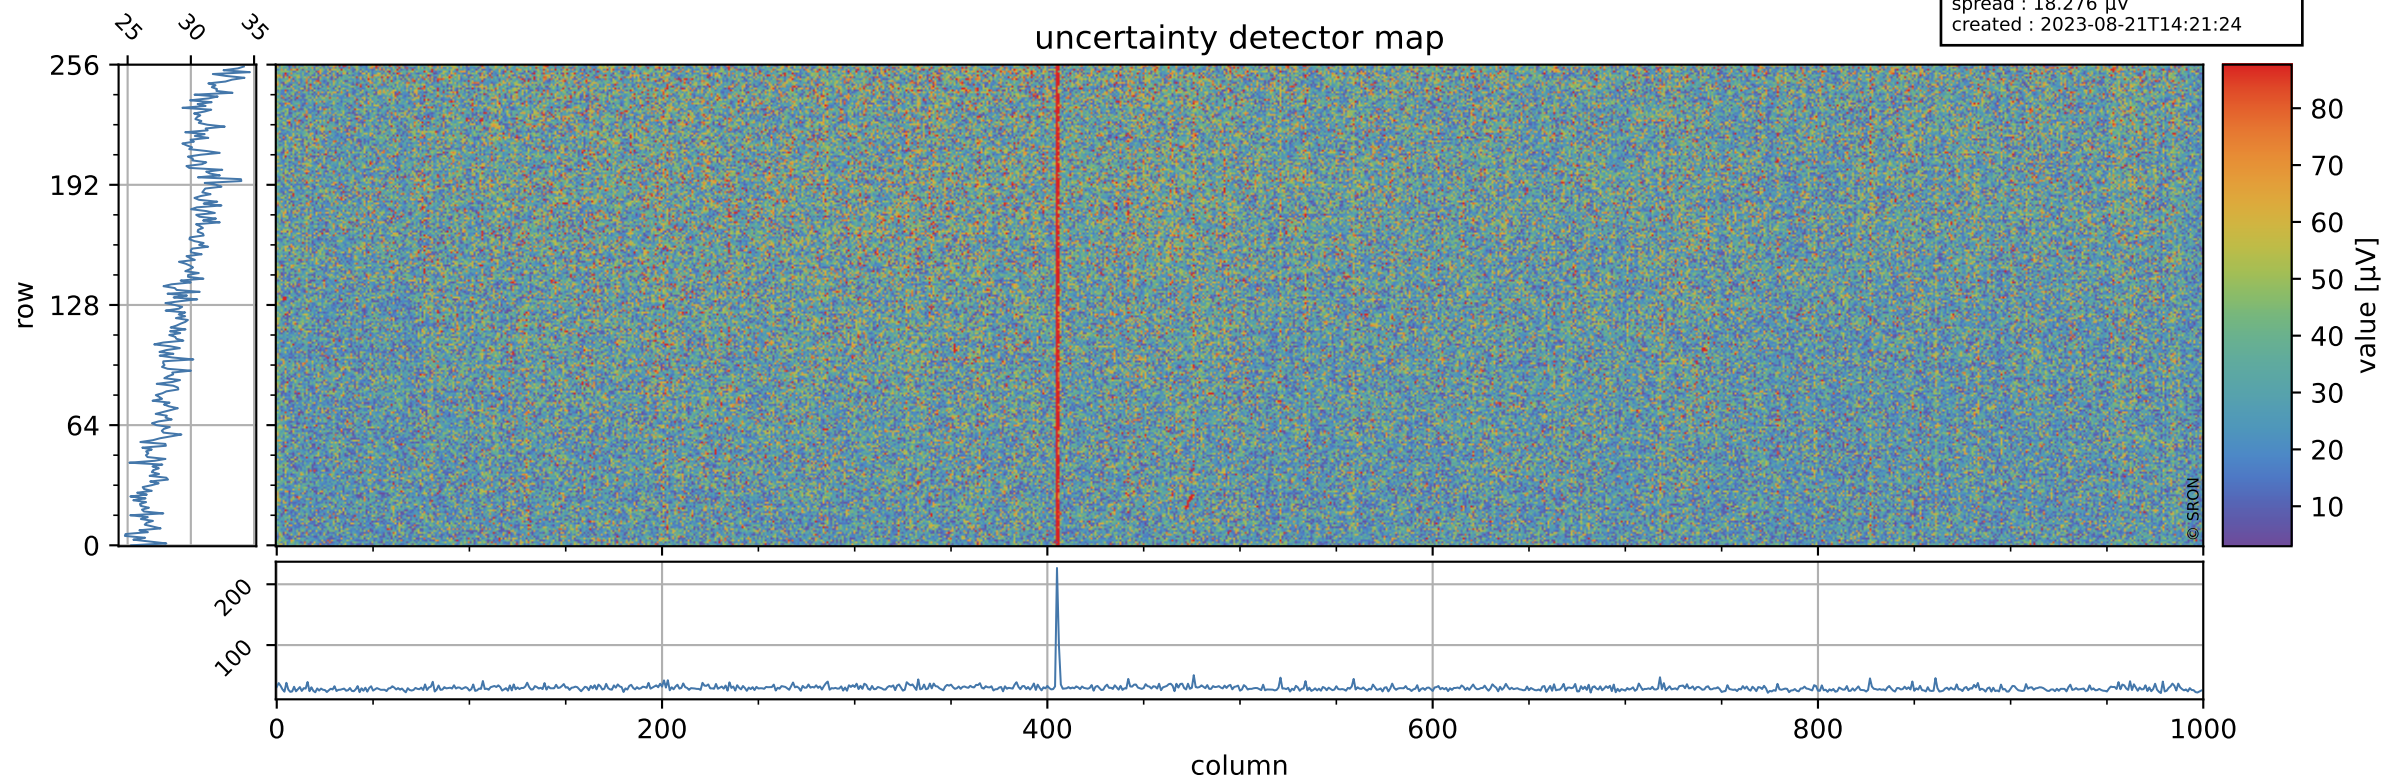

Tropomi SWIR offset (official)

orbits : 20 in [6562, 6607]
coverage : 2019-01-19 / 2019-01-22
median : 0.52599 V
spread : 0.035925 V
created : 2023-08-21T14:21:24

value detector map

Tropomi SWIR offset (official)

orbits : 20 in [6562, 6607]
coverage : 2019-01-19 / 2019-01-22
median : 29.921 μV
spread : 18.276 μV
created : 2023-08-21T14:21:24

Tropomi SWIR offset (official)

orbits : 20 in [6562, 6607]
coverage : 2019-01-19 / 2019-01-22
median : -0.029983 mV
spread : 0.33414 mV
created : 2023-08-21T14:21:24

value compared with SWIR offset CKD

Tropomi SWIR offset (official) ground-tracks of Sentinel-5P

orbits : 20 in [6562, 6607]
coverage : 2019-01-19 / 2019-01-22
created : 2023-08-21T14:21:25

- ICID: 1
- ICID: 3
- ICID: 5
- ICID: 7
- ICID: 9

Tropomi SWIR offset (official)

orbits : [2827, 6607]
coverage : 2018-04-30 / 2019-01-22
created : 2023-08-21T14:21:25

trend of detector median & temperatures