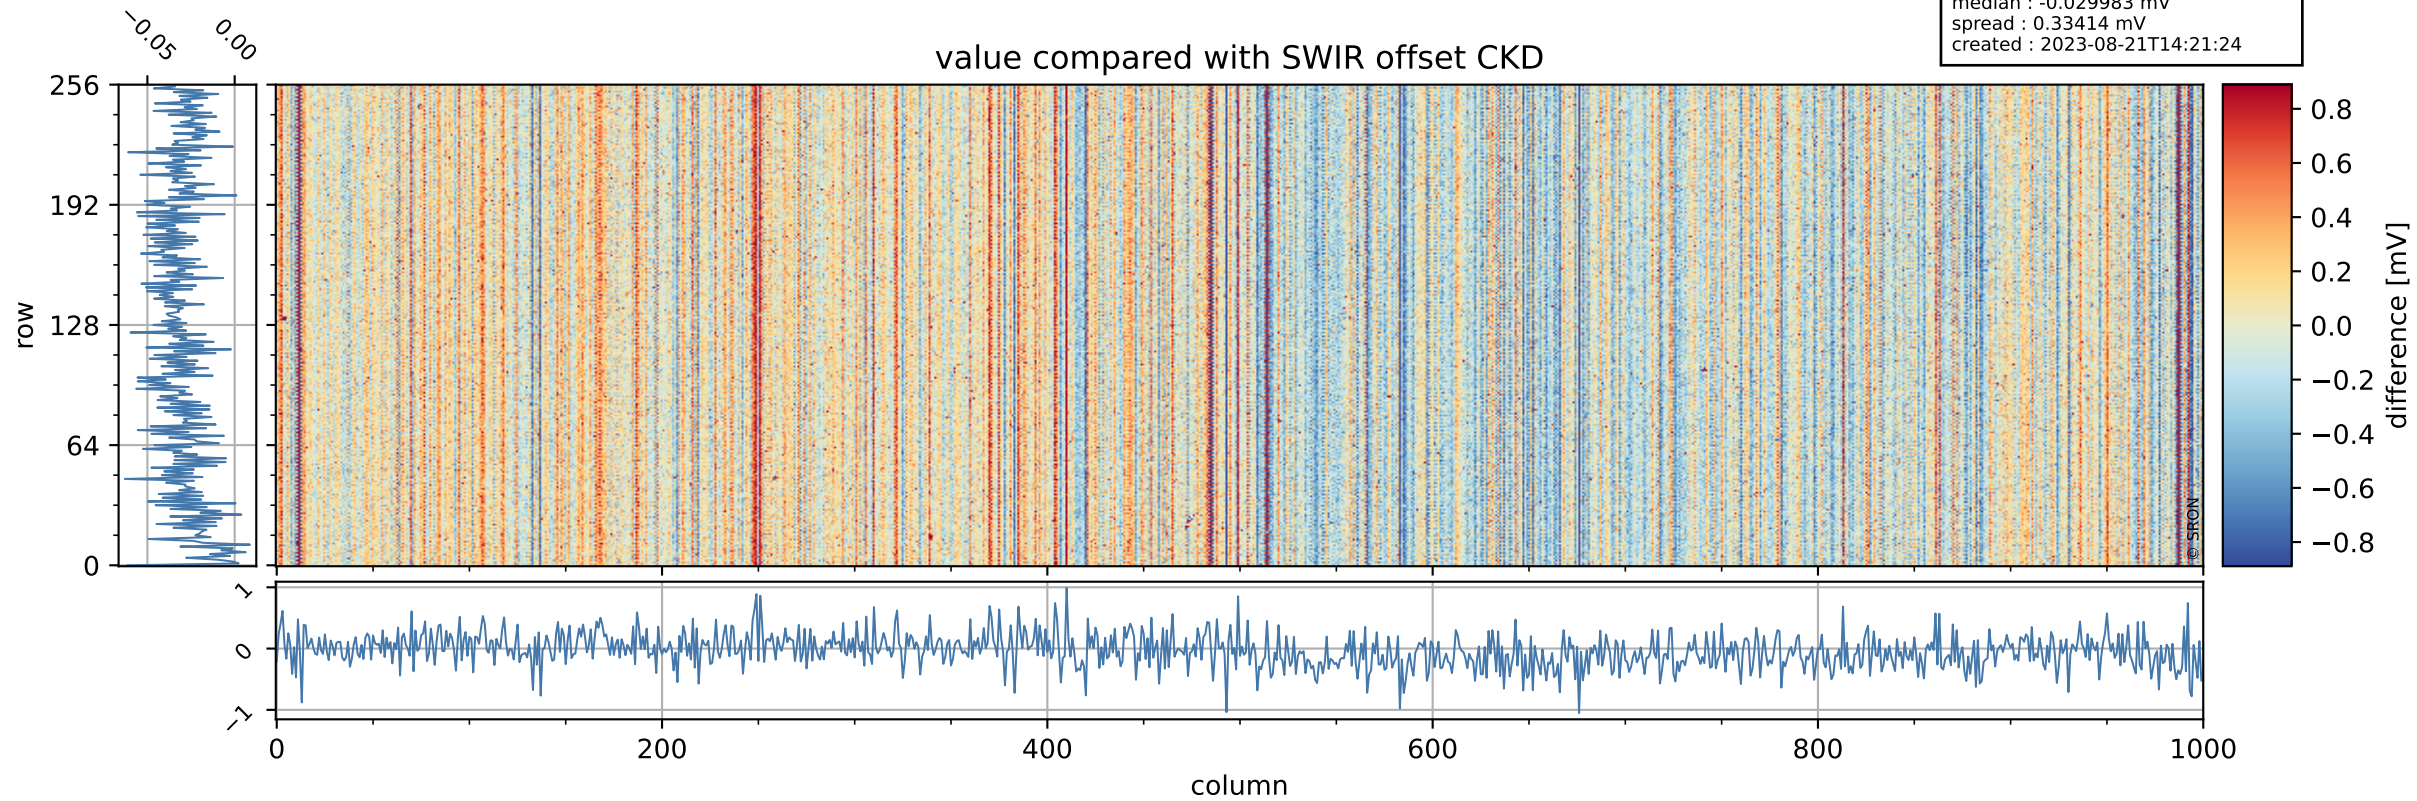

Tropomi SWIR offset (official)

orbits : 20 in [6562, 6607]
coverage : 2019-01-19 / 2019-01-22
median : 0.52599 V
spread : 0.035925 V
created : 2023-08-21T14:21:24

value detector map

Tropomi SWIR offset (official)

orbits : 20 in [6562, 6607]
coverage : 2019-01-19 / 2019-01-22
median : 29.921 μV
spread : 18.276 μV
created : 2023-08-21T14:21:24

Tropomi SWIR offset (official)

orbits : 20 in [6562, 6607]
coverage : 2019-01-19 / 2019-01-22
median : -0.029983 mV
spread : 0.33414 mV
created : 2023-08-21T14:21:24

value compared with SWIR offset CKD

Tropomi SWIR offset (official) ground-tracks of Sentinel-5P

orbits : 20 in [6562, 6607]
coverage : 2019-01-19 / 2019-01-22
created : 2023-08-21T14:21:25

- ICID: 1
- ICID: 3
- ICID: 5
- ICID: 7
- ICID: 9

Tropomi SWIR offset (official)

orbits : [2827, 6607]
coverage : 2018-04-30 / 2019-01-22
created : 2023-08-21T14:21:25

trend of detector median & temperatures