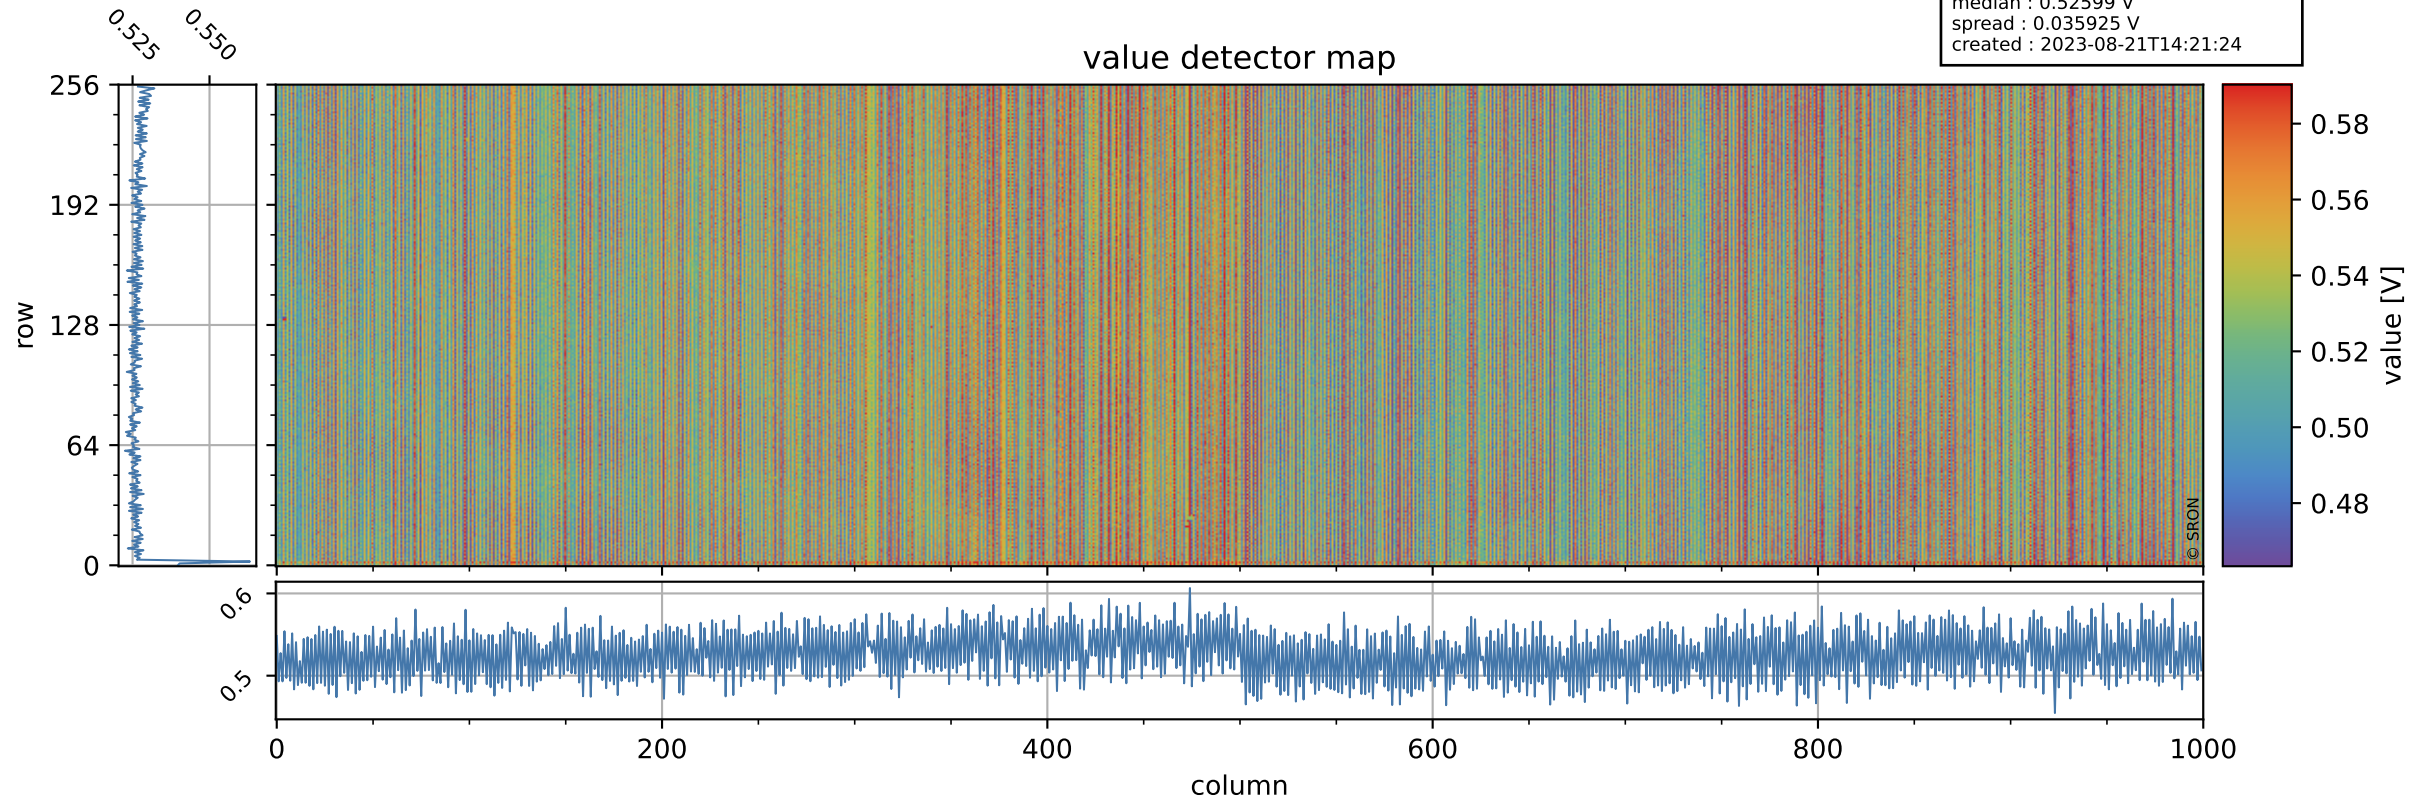

Tropomi SWIR offset (official)

orbits : 20 in [6562, 6607]
coverage : 2019-01-19 / 2019-01-22
median : 0.52599 V
spread : 0.035925 V
created : 2023-08-21T14:21:24

value detector map

Tropomi SWIR offset (official)

orbits : 20 in [6562, 6607]
coverage : 2019-01-19 / 2019-01-22
median : 29.921 μV
spread : 18.276 μV
created : 2023-08-21T14:21:24

Tropomi SWIR offset (official)

orbits : 20 in [6562, 6607]
coverage : 2019-01-19 / 2019-01-22
median : -0.029983 mV
spread : 0.33414 mV
created : 2023-08-21T14:21:24

value compared with SWIR offset CKD

Tropomi SWIR offset (official) ground-tracks of Sentinel-5P

orbits : 20 in [6562, 6607]
coverage : 2019-01-19 / 2019-01-22
created : 2023-08-21T14:21:25

- ICID: 1
- ICID: 3
- ICID: 5
- ICID: 7
- ICID: 9

Tropomi SWIR offset (official)

orbits : [2827, 6607]
coverage : 2018-04-30 / 2019-01-22
created : 2023-08-21T14:21:25

trend of detector median & temperatures