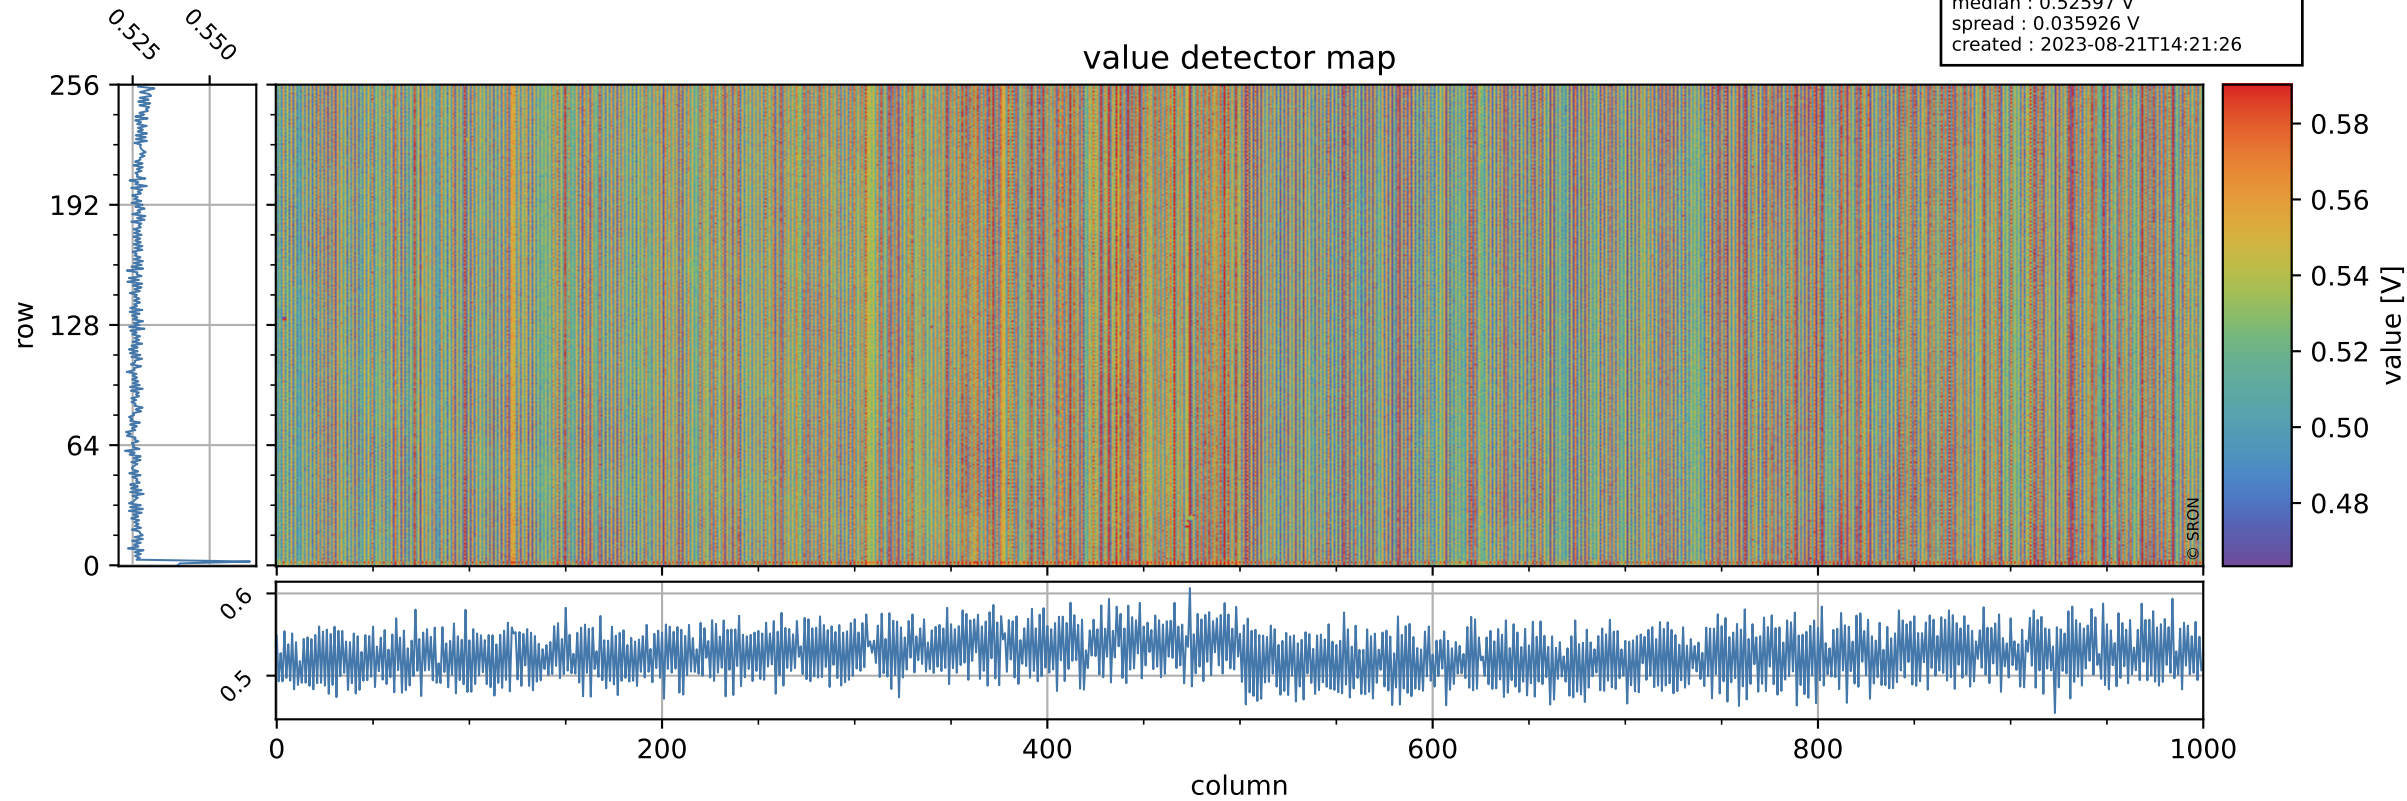

Tropomi SWIR offset (official)

orbits : 19 in [6577, 6622]
coverage : 2019-01-20 / 2019-01-23
median : 0.52597 V
spread : 0.035926 V
created : 2023-08-21T14:21:26

value detector map

Tropomi SWIR offset (official)

orbits : 19 in [6577, 6622]
coverage : 2019-01-20 / 2019-01-23
median : 30.621 μV
spread : 18.66 μV
created : 2023-08-21T14:21:26

Tropomi SWIR offset (official)

value compared with SWIR offset CKD

orbits : 19 in [6577, 6622]
coverage : 2019-01-20 / 2019-01-23
median : -0.047807 mV
spread : 0.33447 mV
created : 2023-08-21T14:21:26

Tropomi SWIR offset (official) ground-tracks of Sentinel-5P

orbits : 19 in [6577, 6622]
coverage : 2019-01-20 / 2019-01-23
created : 2023-08-21T14:21:27

Tropomi SWIR offset (official)

orbits : [2827, 6622]
coverage : 2018-04-30 / 2019-01-23
created : 2023-08-21T14:21:27

trend of detector median & temperatures