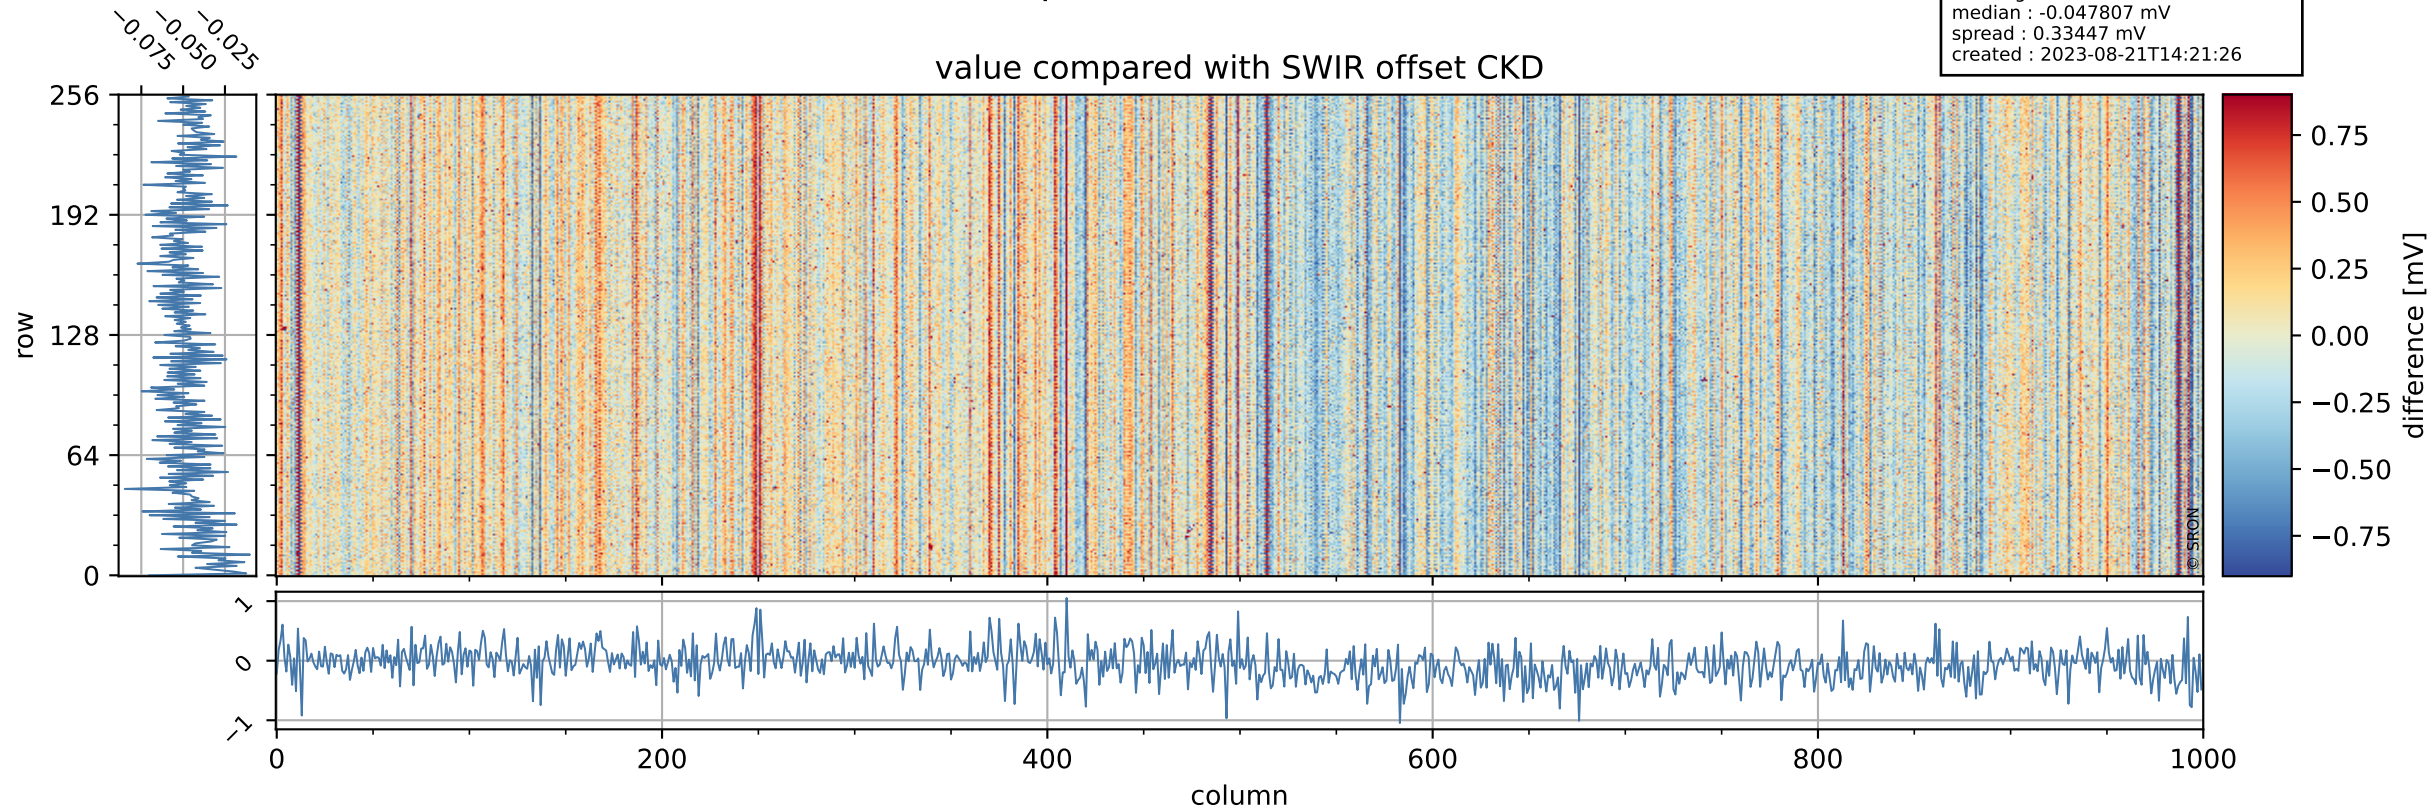

Tropomi SWIR offset (official)

orbits : 19 in [6577, 6622]
coverage : 2019-01-20 / 2019-01-23
median : 0.52597 V
spread : 0.035926 V
created : 2023-08-21T14:21:26

value detector map

Tropomi SWIR offset (official)

orbits : 19 in [6577, 6622]
coverage : 2019-01-20 / 2019-01-23
median : 30.621 μV
spread : 18.66 μV
created : 2023-08-21T14:21:26

Tropomi SWIR offset (official)

value compared with SWIR offset CKD

orbits : 19 in [6577, 6622]
coverage : 2019-01-20 / 2019-01-23
median : -0.047807 mV
spread : 0.33447 mV
created : 2023-08-21T14:21:26

Tropomi SWIR offset (official) ground-tracks of Sentinel-5P

orbits : 19 in [6577, 6622]
coverage : 2019-01-20 / 2019-01-23
created : 2023-08-21T14:21:27

Tropomi SWIR offset (official)

orbits : [2827, 6622]
coverage : 2018-04-30 / 2019-01-23
created : 2023-08-21T14:21:27

trend of detector median & temperatures