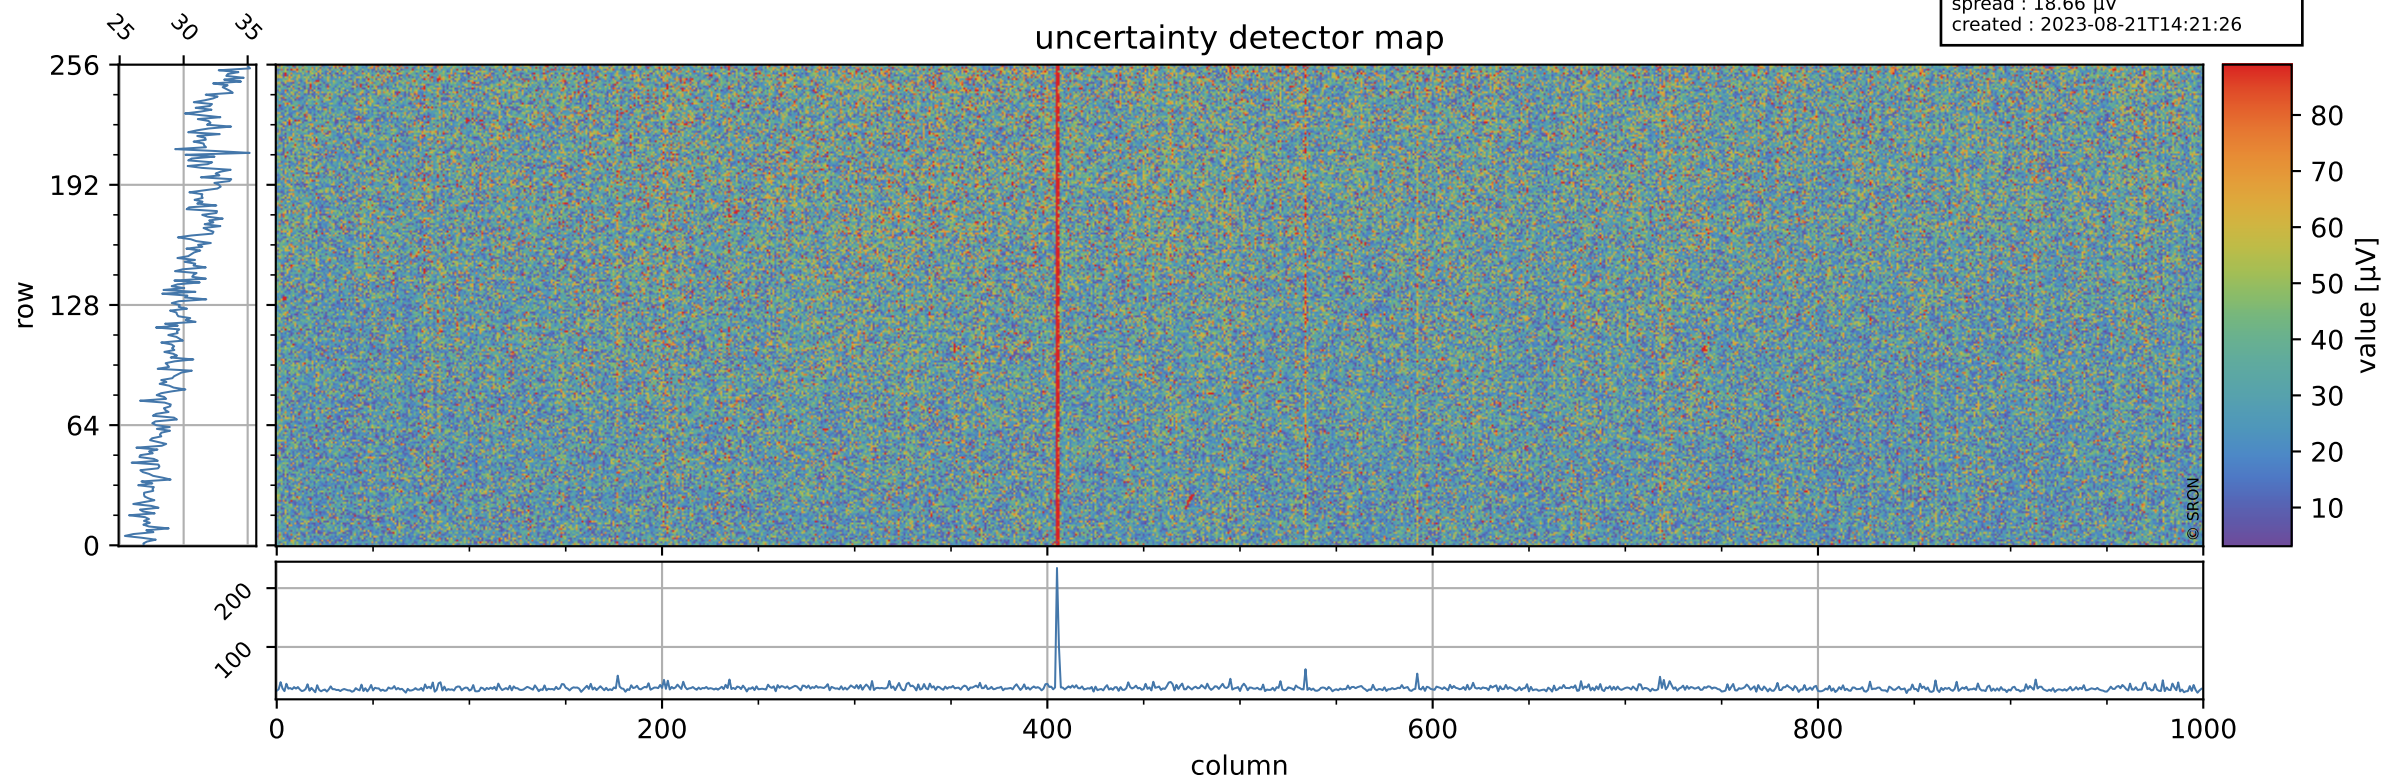

Tropomi SWIR offset (official)

orbits : 19 in [6577, 6622]
coverage : 2019-01-20 / 2019-01-23
median : 0.52597 V
spread : 0.035926 V
created : 2023-08-21T14:21:26

value detector map

Tropomi SWIR offset (official)

orbits : 19 in [6577, 6622]
coverage : 2019-01-20 / 2019-01-23
median : 30.621 μV
spread : 18.66 μV
created : 2023-08-21T14:21:26

Tropomi SWIR offset (official)

value compared with SWIR offset CKD

orbits : 19 in [6577, 6622]
coverage : 2019-01-20 / 2019-01-23
median : -0.047807 mV
spread : 0.33447 mV
created : 2023-08-21T14:21:26

Tropomi SWIR offset (official) ground-tracks of Sentinel-5P

orbits : 19 in [6577, 6622]
coverage : 2019-01-20 / 2019-01-23
created : 2023-08-21T14:21:27

Tropomi SWIR offset (official)

orbits : [2827, 6622]
coverage : 2018-04-30 / 2019-01-23
created : 2023-08-21T14:21:27

trend of detector median & temperatures