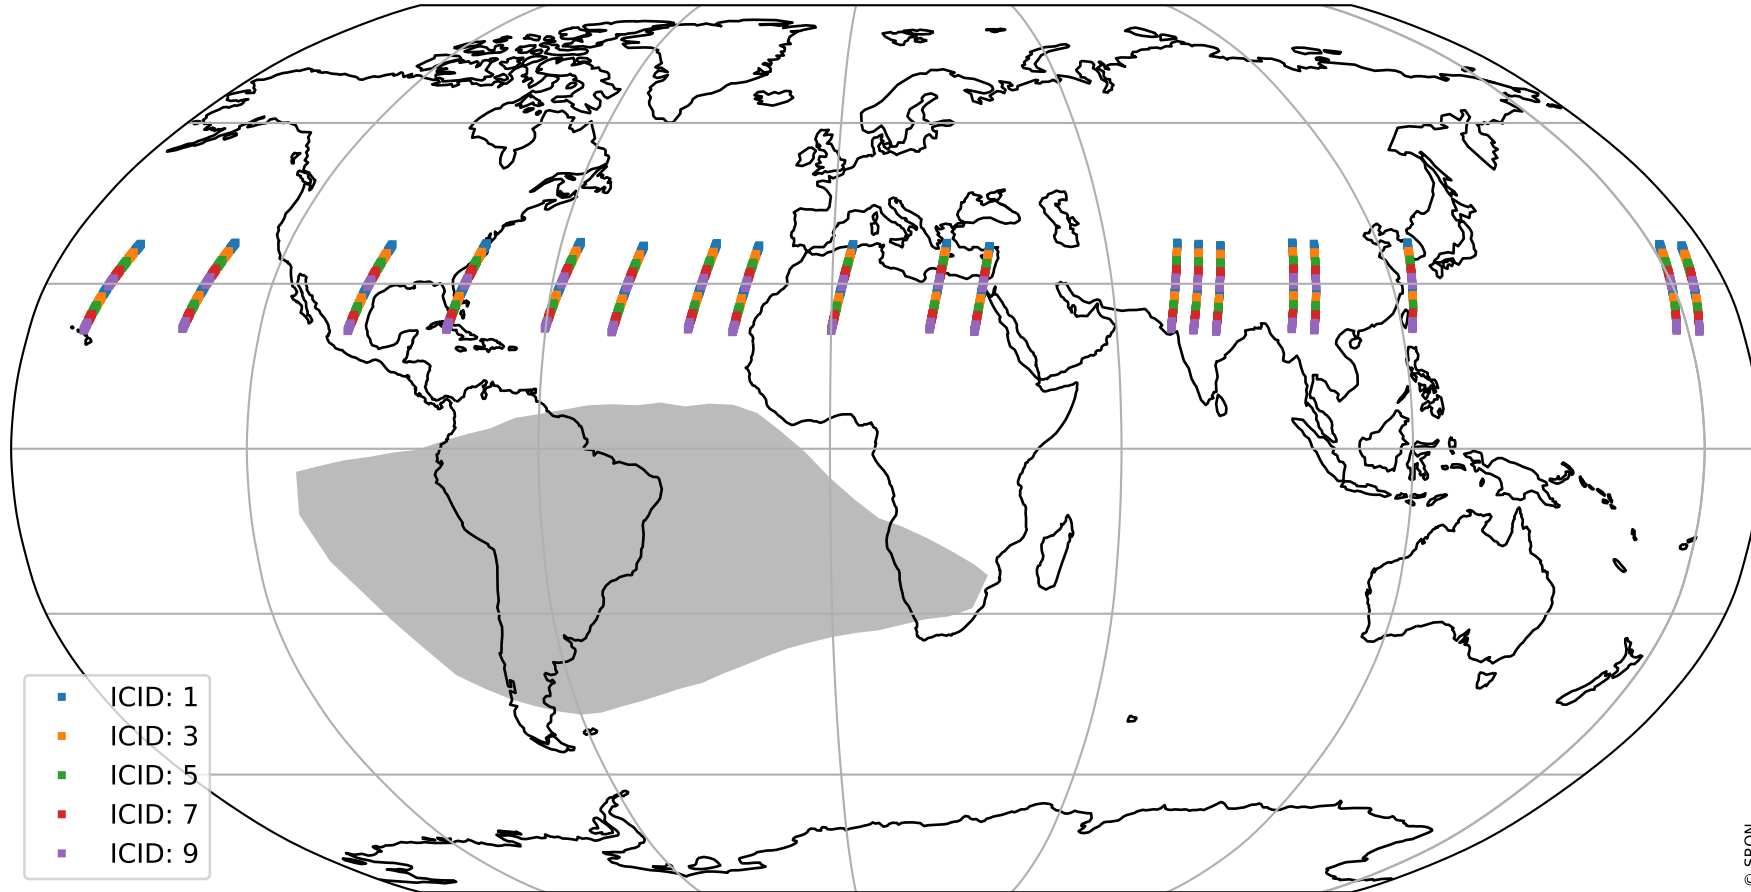

Tropomi SWIR offset (official)

orbits : 19 in [6577, 6622]
coverage : 2019-01-20 / 2019-01-23
median : 0.52597 V
spread : 0.035926 V
created : 2023-08-21T14:21:26

value detector map

Tropomi SWIR offset (official)

orbits : 19 in [6577, 6622]
coverage : 2019-01-20 / 2019-01-23
median : 30.621 μV
spread : 18.66 μV
created : 2023-08-21T14:21:26

Tropomi SWIR offset (official)

value compared with SWIR offset CKD

orbits : 19 in [6577, 6622]
coverage : 2019-01-20 / 2019-01-23
median : -0.047807 mV
spread : 0.33447 mV
created : 2023-08-21T14:21:26

Tropomi SWIR offset (official) ground-tracks of Sentinel-5P

orbits : 19 in [6577, 6622]
coverage : 2019-01-20 / 2019-01-23
created : 2023-08-21T14:21:27

Tropomi SWIR offset (official)

orbits : [2827, 6622]
coverage : 2018-04-30 / 2019-01-23
created : 2023-08-21T14:21:27