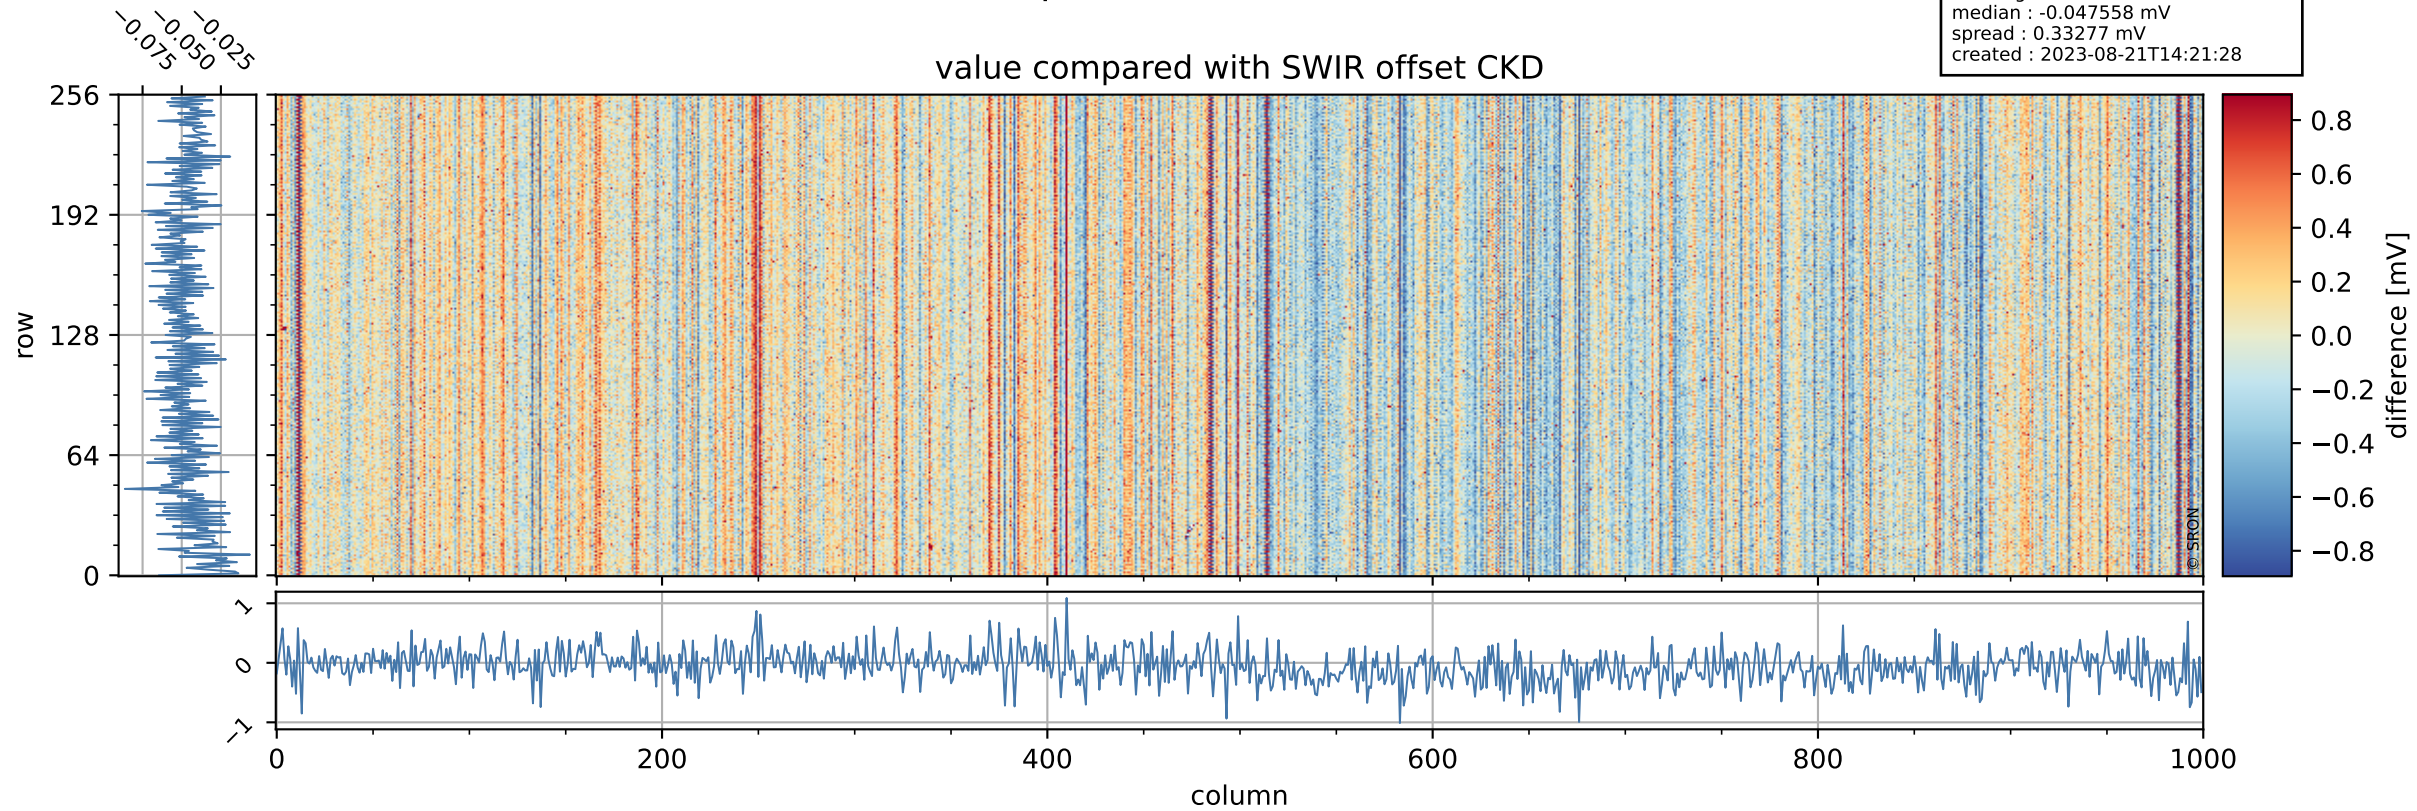

## value detector map

# Tropomi SWIR offset (official)

orbits : 19 in [6592, 6637]  
coverage : 2019-01-21 / 2019-01-24  
median : 30.248  $\mu\text{V}$   
spread : 18.459  $\mu\text{V}$   
created : 2023-08-21T14:21:28

# Tropomi SWIR offset (official)

orbits : 19 in [6592, 6637]  
coverage : 2019-01-21 / 2019-01-24  
median : -0.047558 mV  
spread : 0.33277 mV  
created : 2023-08-21T14:21:28

value compared with SWIR offset CKD

# Tropomi SWIR offset (official) ground-tracks of Sentinel-5P

orbits : 19 in [6592, 6637]  
coverage : 2019-01-21 / 2019-01-24  
created : 2023-08-21T14:21:29