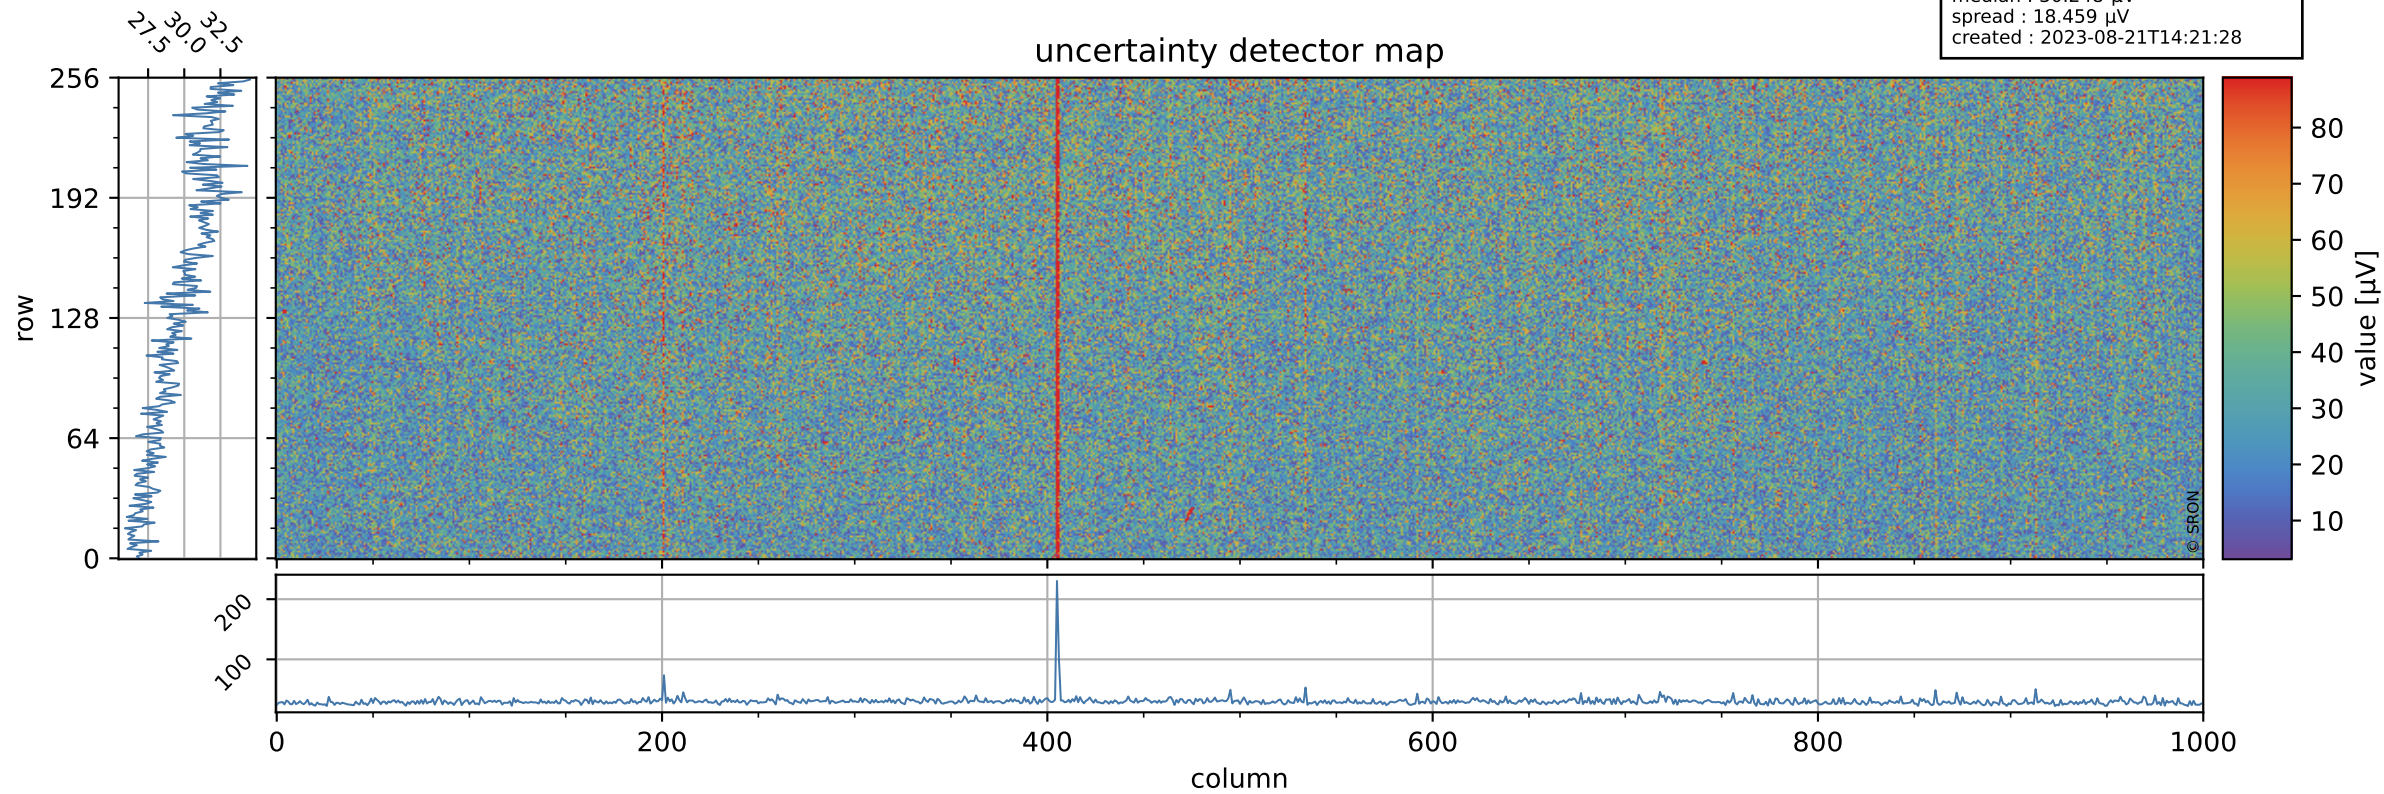

# Tropomi SWIR offset (official)

orbits : 19 in [6592, 6637]  
coverage : 2019-01-21 / 2019-01-24  
median : 0.52597 V  
spread : 0.035926 V  
created : 2023-08-21T14:21:28

## value detector map

# Tropomi SWIR offset (official)

orbits : 19 in [6592, 6637]  
coverage : 2019-01-21 / 2019-01-24  
median : 30.248  $\mu\text{V}$   
spread : 18.459  $\mu\text{V}$   
created : 2023-08-21T14:21:28

# Tropomi SWIR offset (official) ground-tracks of Sentinel-5P

orbits : 19 in [6592, 6637]  
coverage : 2019-01-21 / 2019-01-24  
created : 2023-08-21T14:21:29