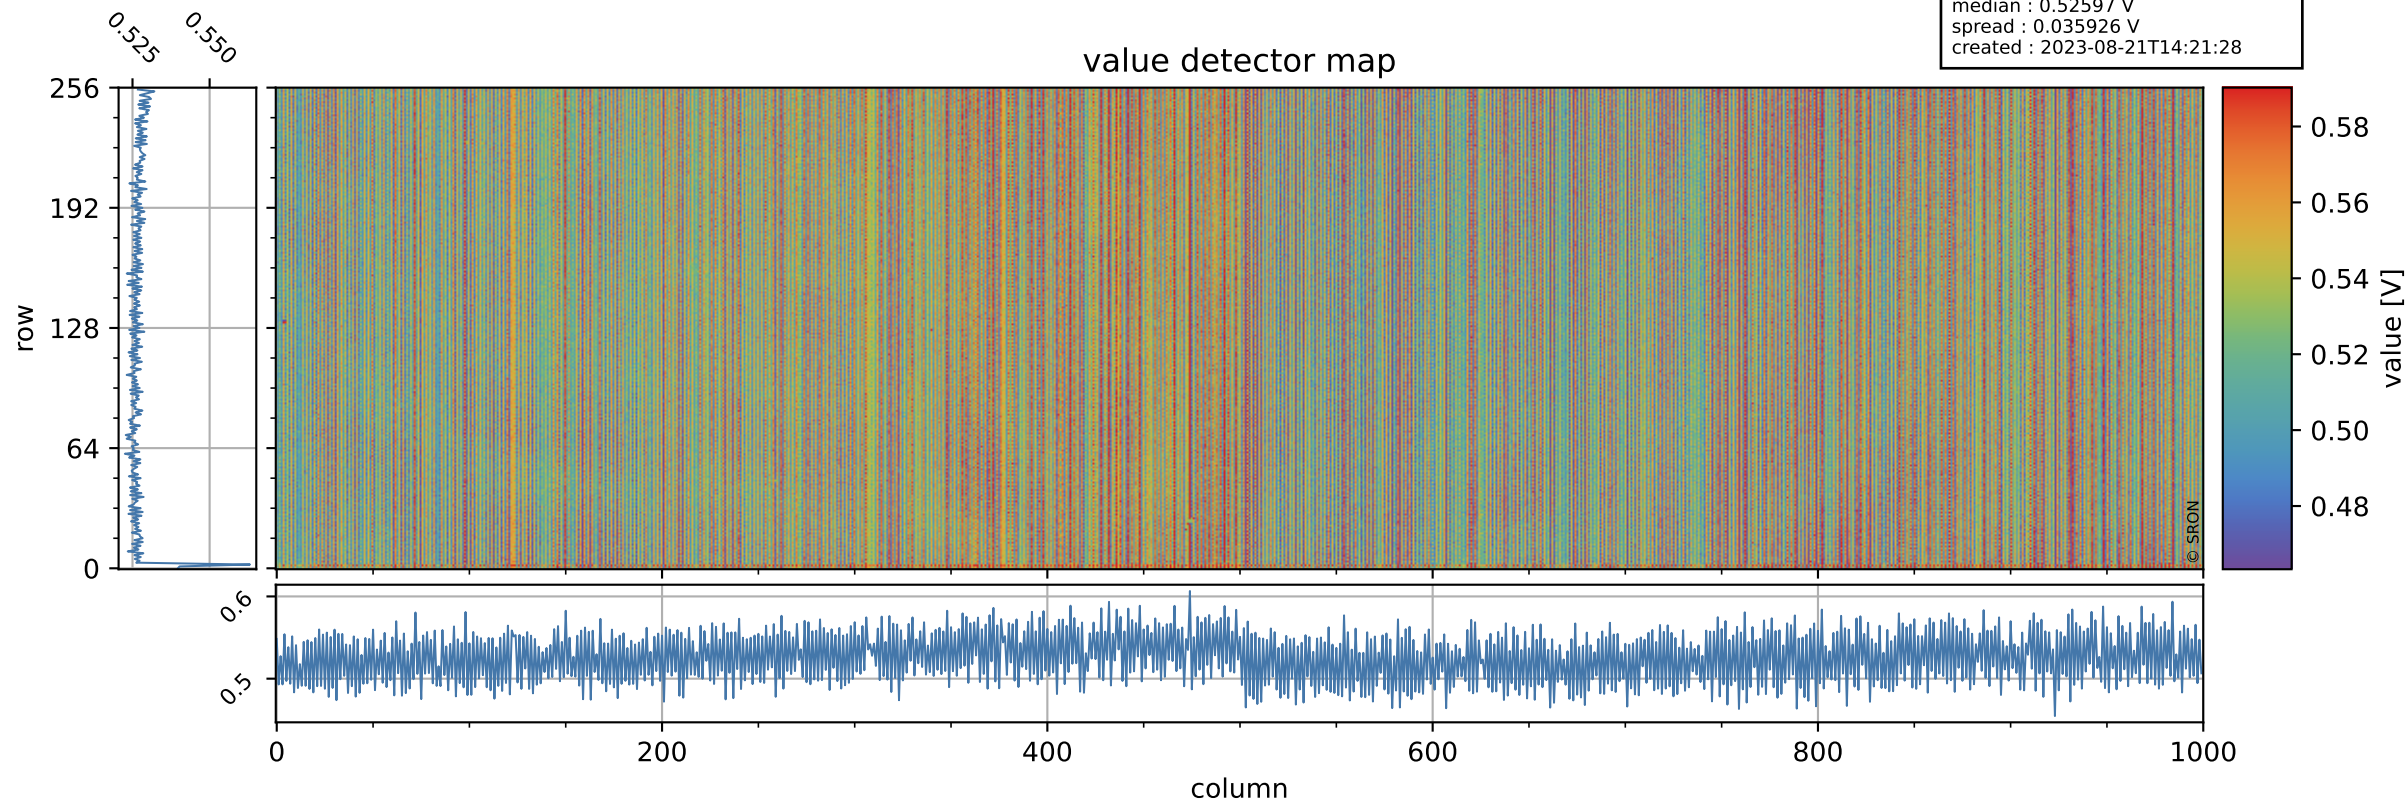

# Tropomi SWIR offset (official)

orbits : 19 in [6592, 6637]  
coverage : 2019-01-21 / 2019-01-24  
median : 0.52597 V  
spread : 0.035926 V  
created : 2023-08-21T14:21:28

## value detector map

# Tropomi SWIR offset (official)

orbits : 19 in [6592, 6637]  
coverage : 2019-01-21 / 2019-01-24  
median : 30.248  $\mu\text{V}$   
spread : 18.459  $\mu\text{V}$   
created : 2023-08-21T14:21:28

# Tropomi SWIR offset (official) ground-tracks of Sentinel-5P

orbits : 19 in [6592, 6637]  
coverage : 2019-01-21 / 2019-01-24  
created : 2023-08-21T14:21:29