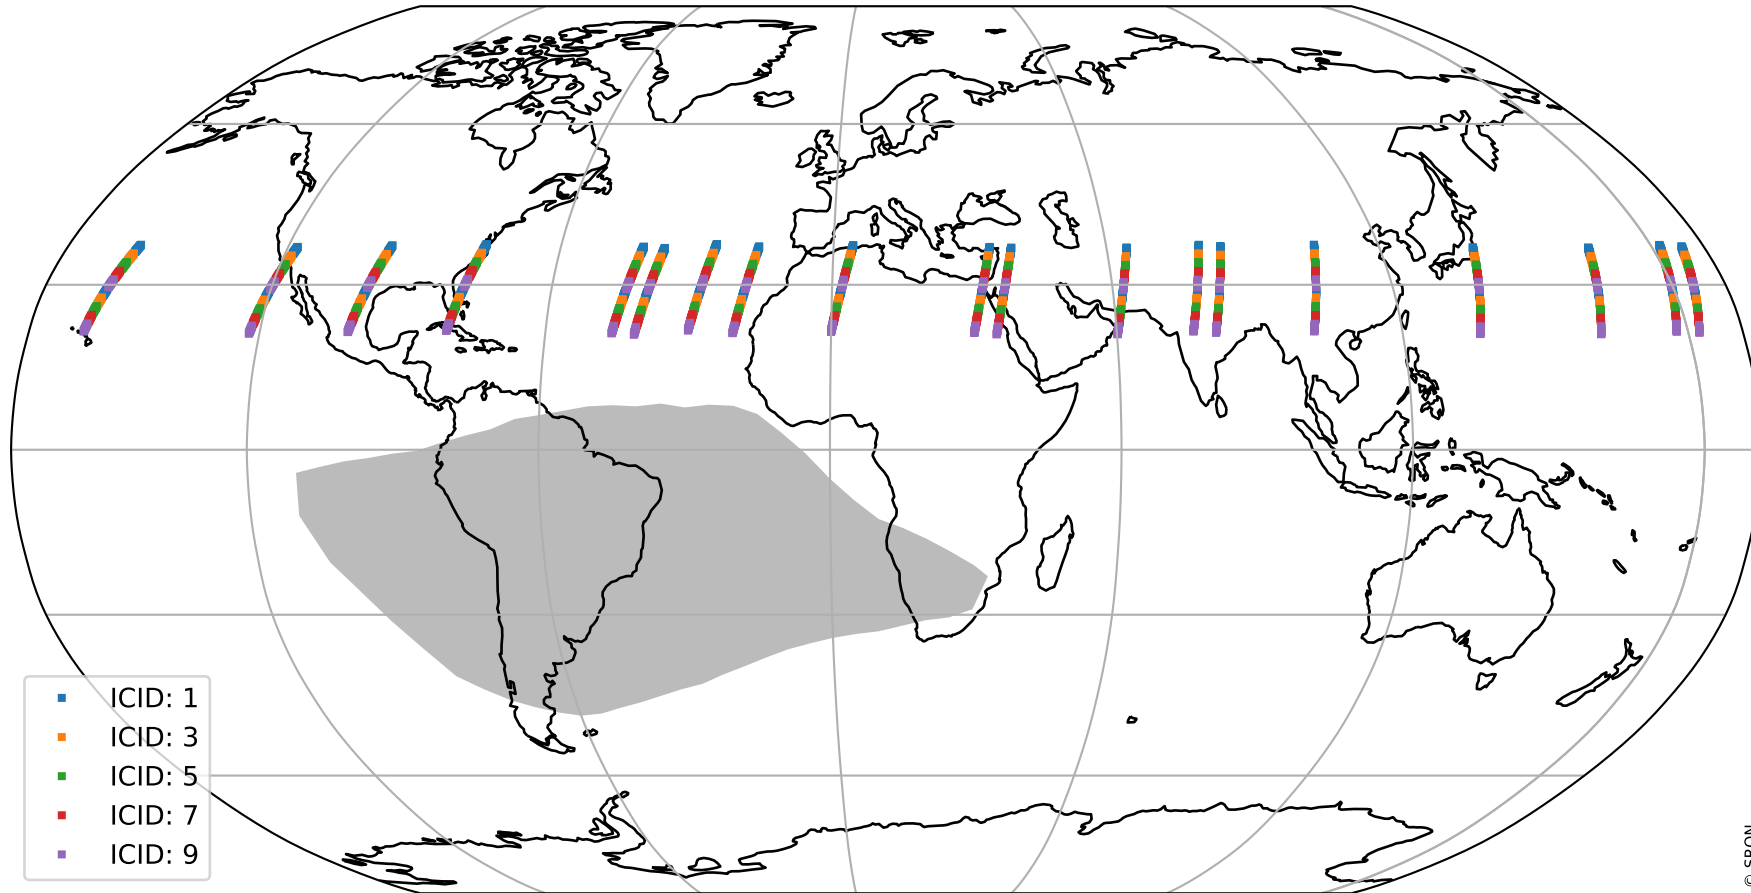

# Tropomi SWIR offset (official)

orbits : 19 in [6592, 6637]  
coverage : 2019-01-21 / 2019-01-24  
median : 30.248  $\mu\text{V}$   
spread : 18.459  $\mu\text{V}$   
created : 2023-08-21T14:21:28

# Tropomi SWIR offset (official)

orbits : 19 in [6592, 6637]  
coverage : 2019-01-21 / 2019-01-24  
median : -0.047558 mV  
spread : 0.33277 mV  
created : 2023-08-21T14:21:28

value compared with SWIR offset CKD

# Tropomi SWIR offset (official) ground-tracks of Sentinel-5P

orbits : 19 in [6592, 6637]  
coverage : 2019-01-21 / 2019-01-24  
created : 2023-08-21T14:21:29

# Tropomi SWIR offset (official)

orbits : [2827, 6637]  
coverage : 2018-04-30 / 2019-01-24  
created : 2023-08-21T14:21:29