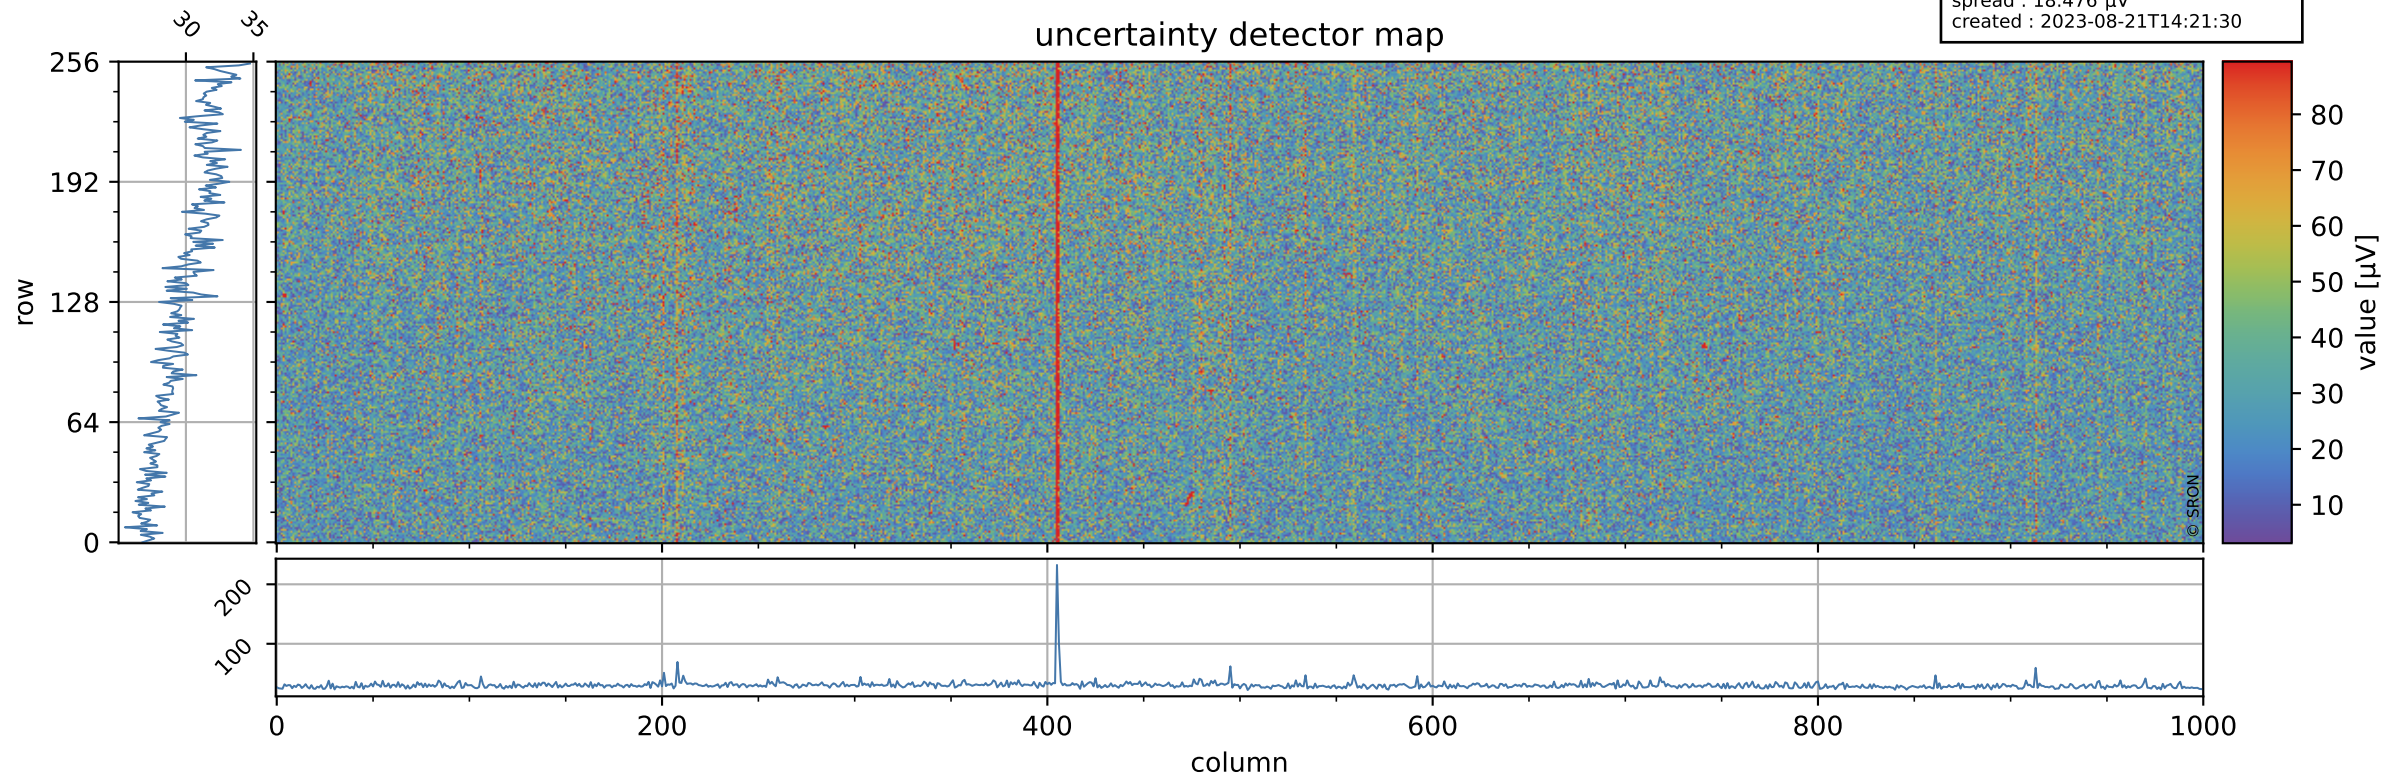

# Tropomi SWIR offset (official)

orbits : 18 in [6607, 6652]  
coverage : 2019-01-22 / 2019-01-25  
median : 0.52598 V  
spread : 0.035924 V  
created : 2023-08-21T14:21:30

## value detector map

# Tropomi SWIR offset (official)

orbits : 18 in [6607, 6652]  
coverage : 2019-01-22 / 2019-01-25  
median : 30.455  $\mu\text{V}$   
spread : 18.476  $\mu\text{V}$   
created : 2023-08-21T14:21:30

# Tropomi SWIR offset (official) ground-tracks of Sentinel-5P

orbits : 18 in [6607, 6652]  
coverage : 2019-01-22 / 2019-01-25  
created : 2023-08-21T14:21:30

- ICID: 1
- ICID: 3
- ICID: 5
- ICID: 7
- ICID: 9