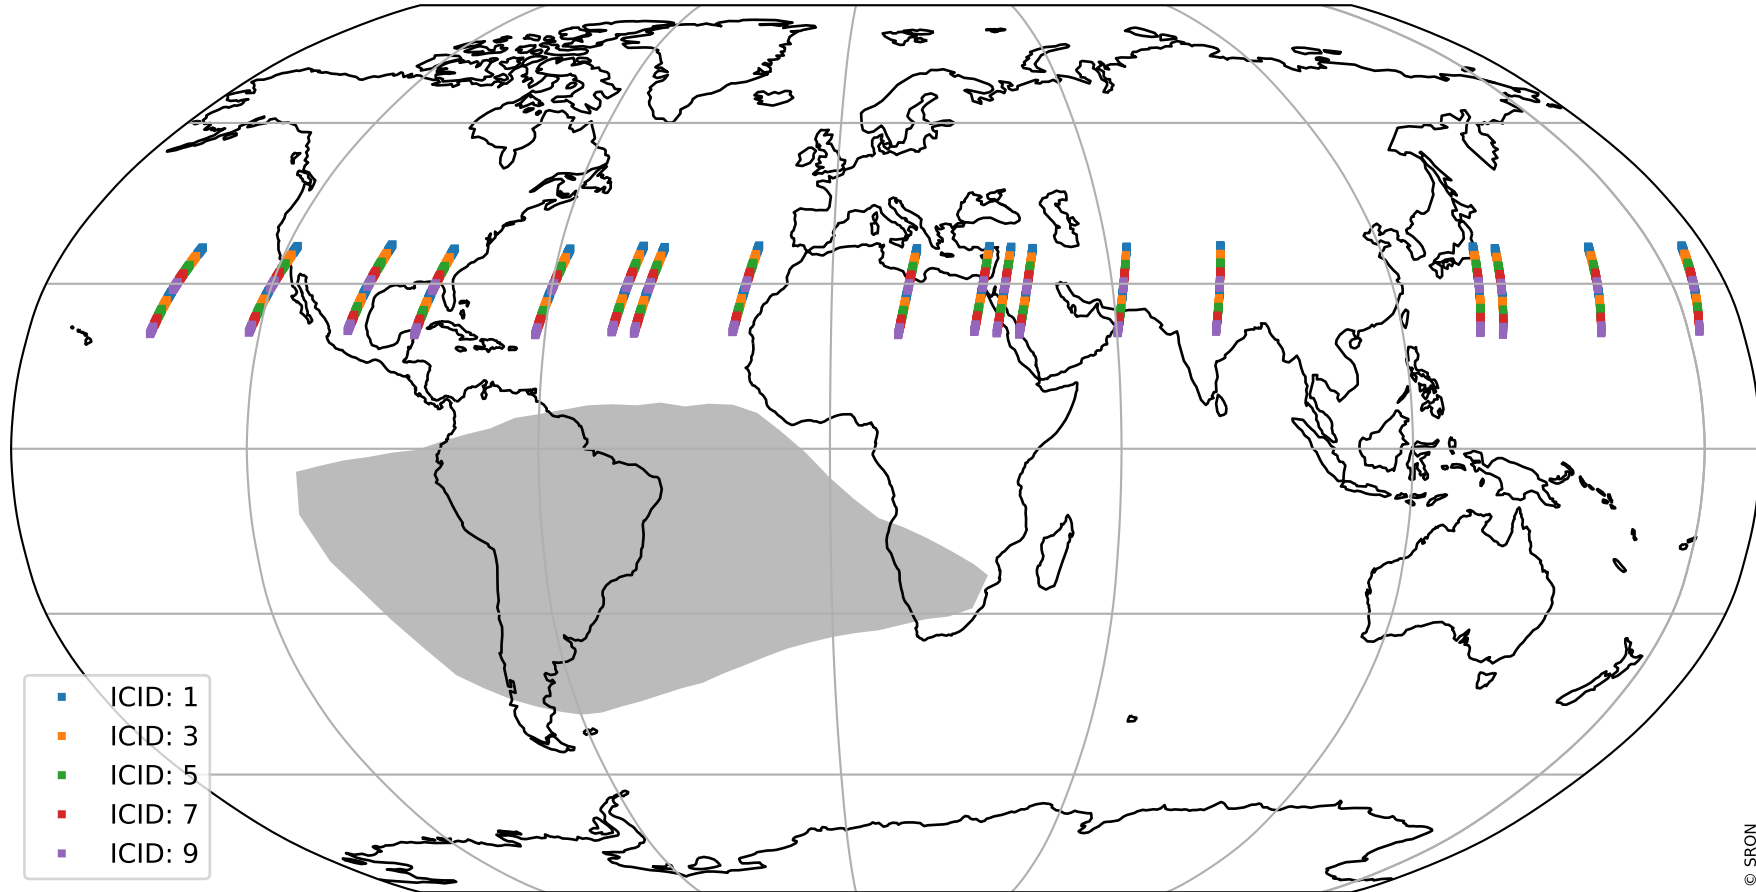

# Tropomi SWIR offset (official)

orbits : 18 in [6607, 6652]  
coverage : 2019-01-22 / 2019-01-25  
median : 30.455  $\mu\text{V}$   
spread : 18.476  $\mu\text{V}$   
created : 2023-08-21T14:21:30

# Tropomi SWIR offset (official)

orbits : 18 in [6607, 6652]  
coverage : 2019-01-22 / 2019-01-25  
median : -0.039427 mV  
spread : 0.33054 mV  
created : 2023-08-21T14:21:30

value compared with SWIR offset CKD

# Tropomi SWIR offset (official) ground-tracks of Sentinel-5P

orbits : 18 in [6607, 6652]  
coverage : 2019-01-22 / 2019-01-25  
created : 2023-08-21T14:21:30

- ICID: 1
- ICID: 3
- ICID: 5
- ICID: 7
- ICID: 9

# Tropomi SWIR offset (official)

orbits : [2827, 6652]  
coverage : 2018-04-30 / 2019-01-25  
created : 2023-08-21T14:21:31