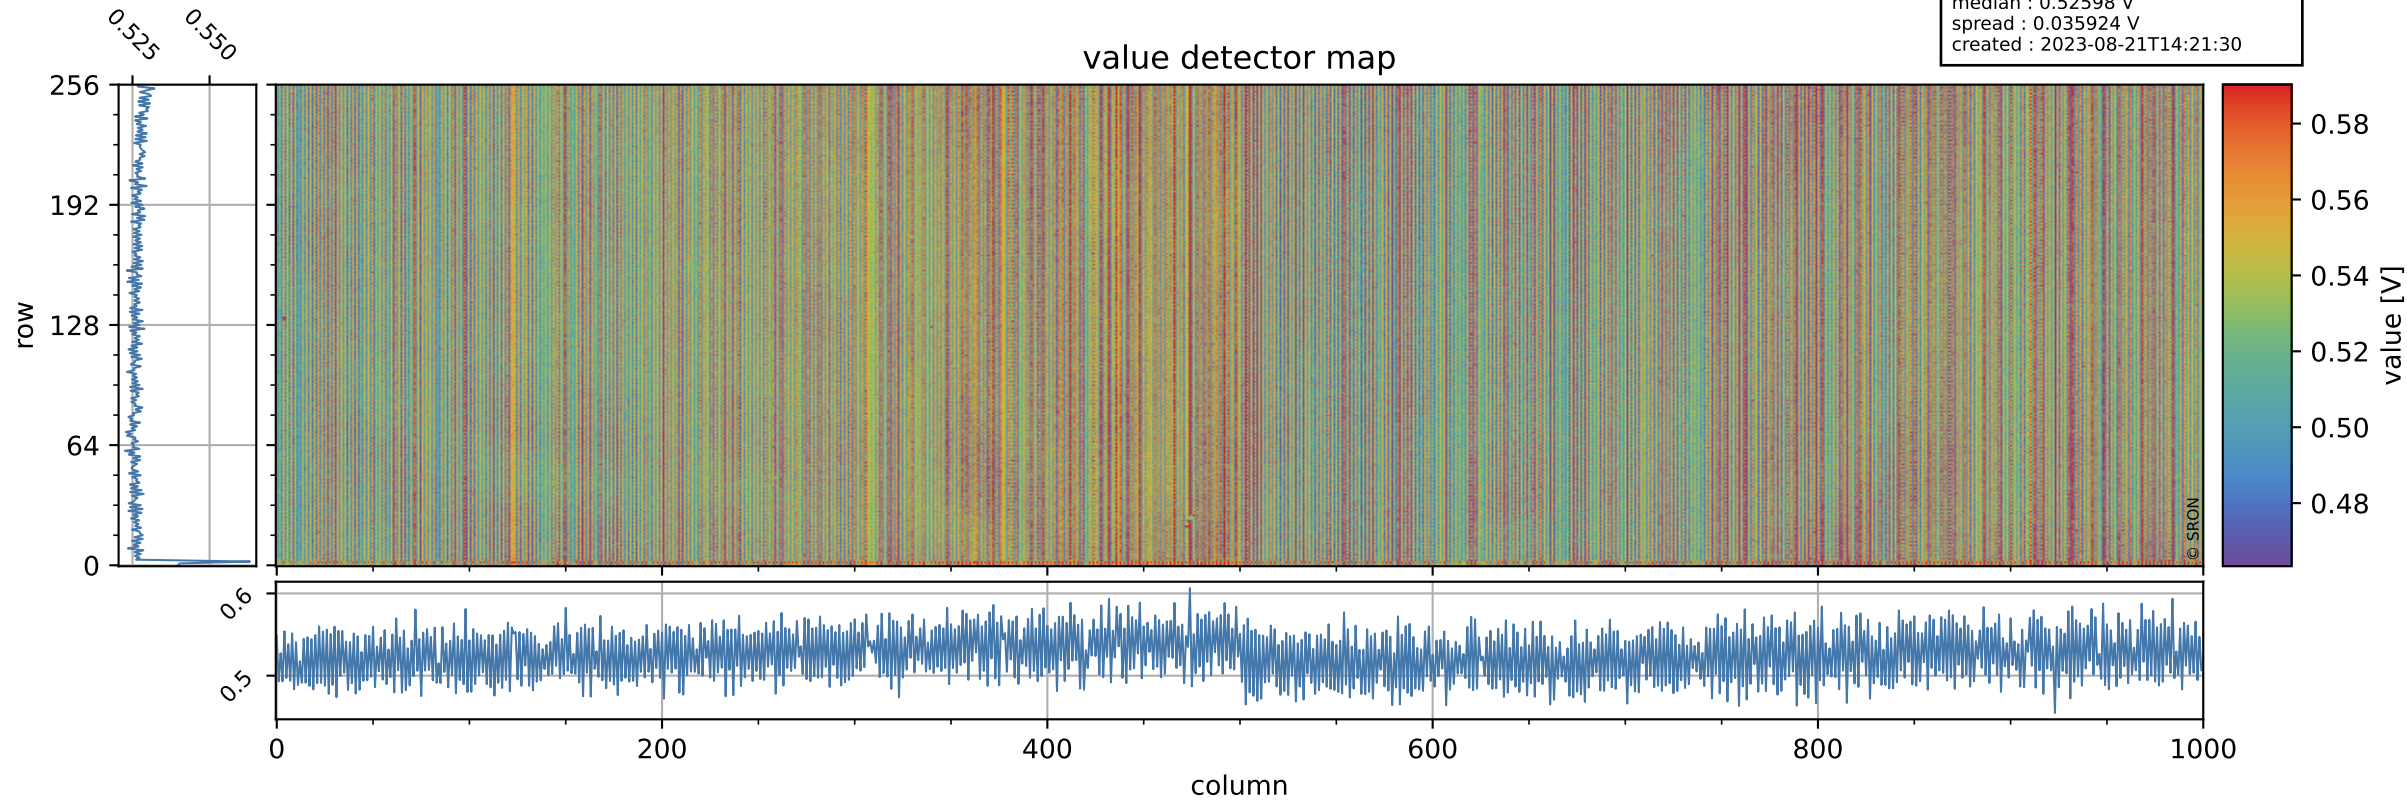

# Tropomi SWIR offset (official)

orbits : 18 in [6607, 6652]  
coverage : 2019-01-22 / 2019-01-25  
median : 0.52598 V  
spread : 0.035924 V  
created : 2023-08-21T14:21:30

## value detector map

# Tropomi SWIR offset (official)

orbits : 18 in [6607, 6652]  
coverage : 2019-01-22 / 2019-01-25  
median : 30.455  $\mu\text{V}$   
spread : 18.476  $\mu\text{V}$   
created : 2023-08-21T14:21:30

# Tropomi SWIR offset (official) ground-tracks of Sentinel-5P

orbits : 18 in [6607, 6652]  
coverage : 2019-01-22 / 2019-01-25  
created : 2023-08-21T14:21:30

- ICID: 1
- ICID: 3
- ICID: 5
- ICID: 7
- ICID: 9