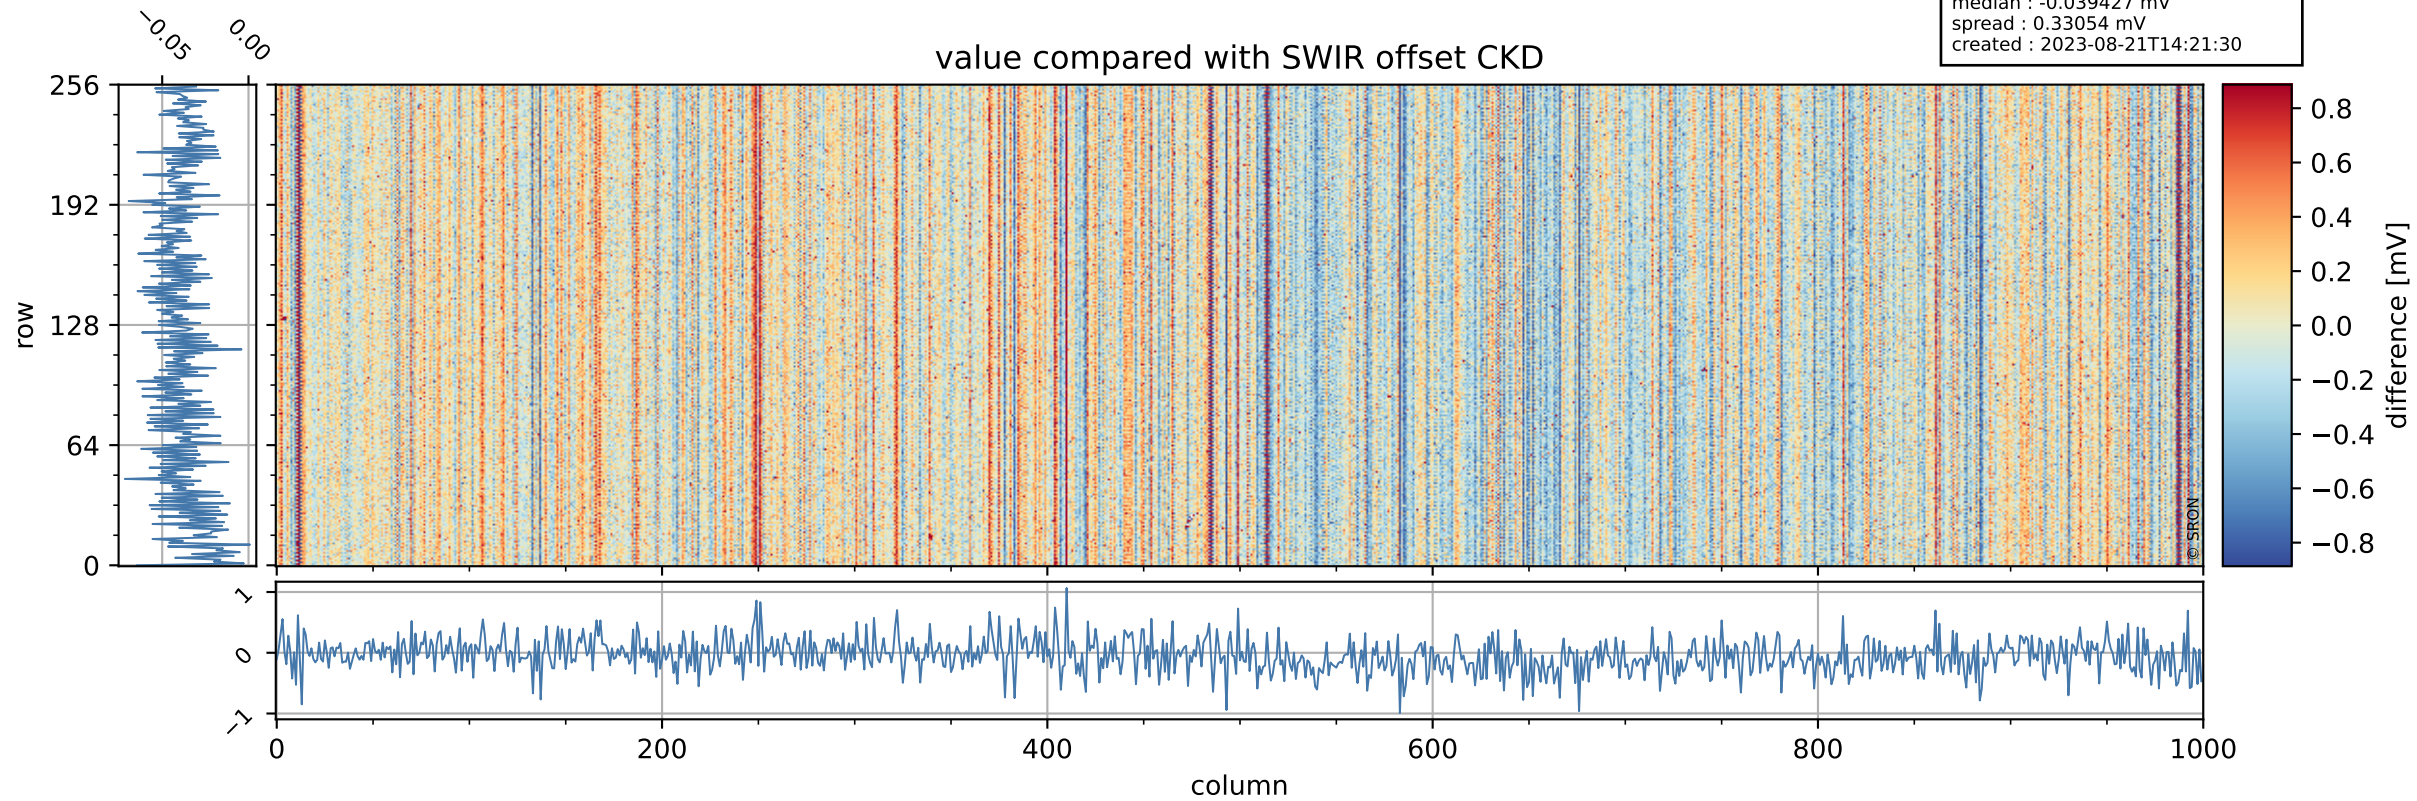

## value detector map

# Tropomi SWIR offset (official)

orbits : 18 in [6607, 6652]  
coverage : 2019-01-22 / 2019-01-25  
median : 30.455  $\mu\text{V}$   
spread : 18.476  $\mu\text{V}$   
created : 2023-08-21T14:21:30

# Tropomi SWIR offset (official)

orbits : 18 in [6607, 6652]  
coverage : 2019-01-22 / 2019-01-25  
median : -0.039427 mV  
spread : 0.33054 mV  
created : 2023-08-21T14:21:30

value compared with SWIR offset CKD

# Tropomi SWIR offset (official) ground-tracks of Sentinel-5P

orbits : 18 in [6607, 6652]  
coverage : 2019-01-22 / 2019-01-25  
created : 2023-08-21T14:21:30

- ICID: 1
- ICID: 3
- ICID: 5
- ICID: 7
- ICID: 9