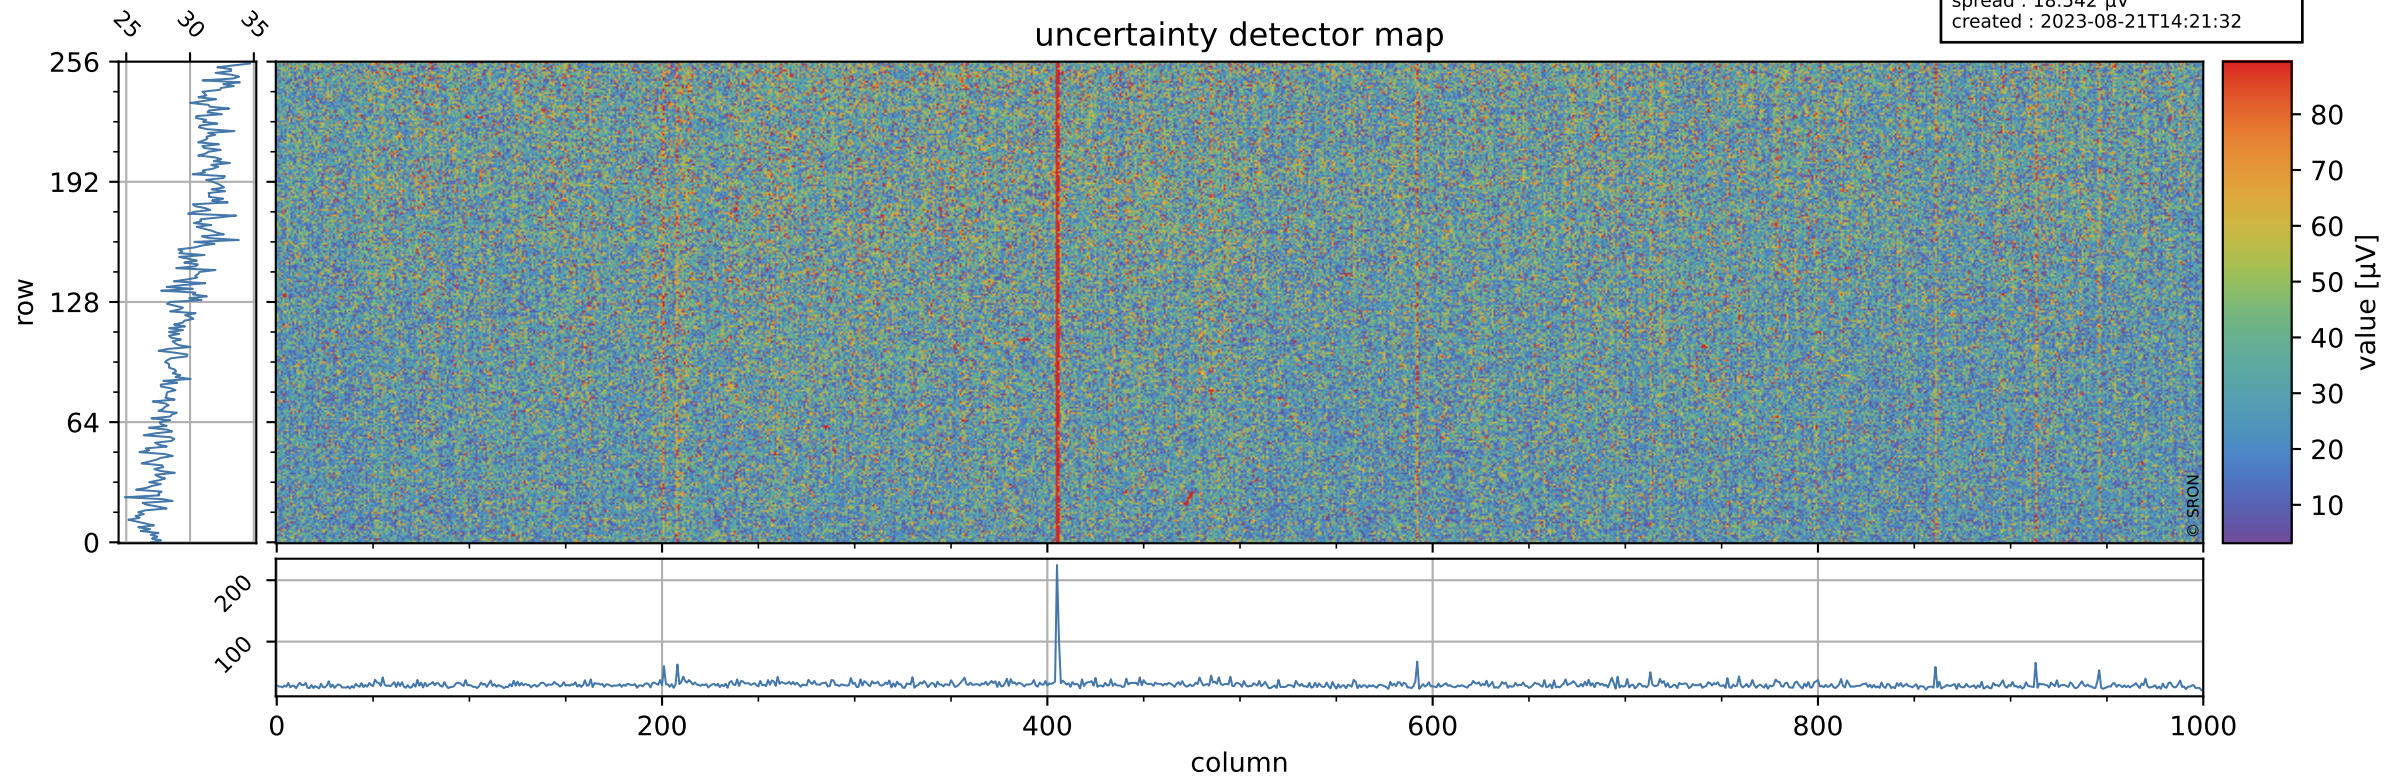

Tropomi SWIR offset (official)

orbits : 19 in [6622, 6667]
coverage : 2019-01-23 / 2019-01-26
median : 0.52599 V
spread : 0.035921 V
created : 2023-08-21T14:21:32

value detector map

Tropomi SWIR offset (official)

orbits : 19 in [6622, 6667]
coverage : 2019-01-23 / 2019-01-26
median : 30.356 μV
spread : 18.542 μV
created : 2023-08-21T14:21:32

Tropomi SWIR offset (official)

orbits : 19 in [6622, 6667]
coverage : 2019-01-23 / 2019-01-26
median : -0.032806 mV
spread : 0.32788 mV
created : 2023-08-21T14:21:32

value compared with SWIR offset CKD

Tropomi SWIR offset (official) ground-tracks of Sentinel-5P

orbits : 19 in [6622, 6667]
coverage : 2019-01-23 / 2019-01-26
created : 2023-08-21T14:21:32

Tropomi SWIR offset (official)

orbits : [2827, 6667]
coverage : 2018-04-30 / 2019-01-26
created : 2023-08-21T14:21:33

trend of detector median & temperatures