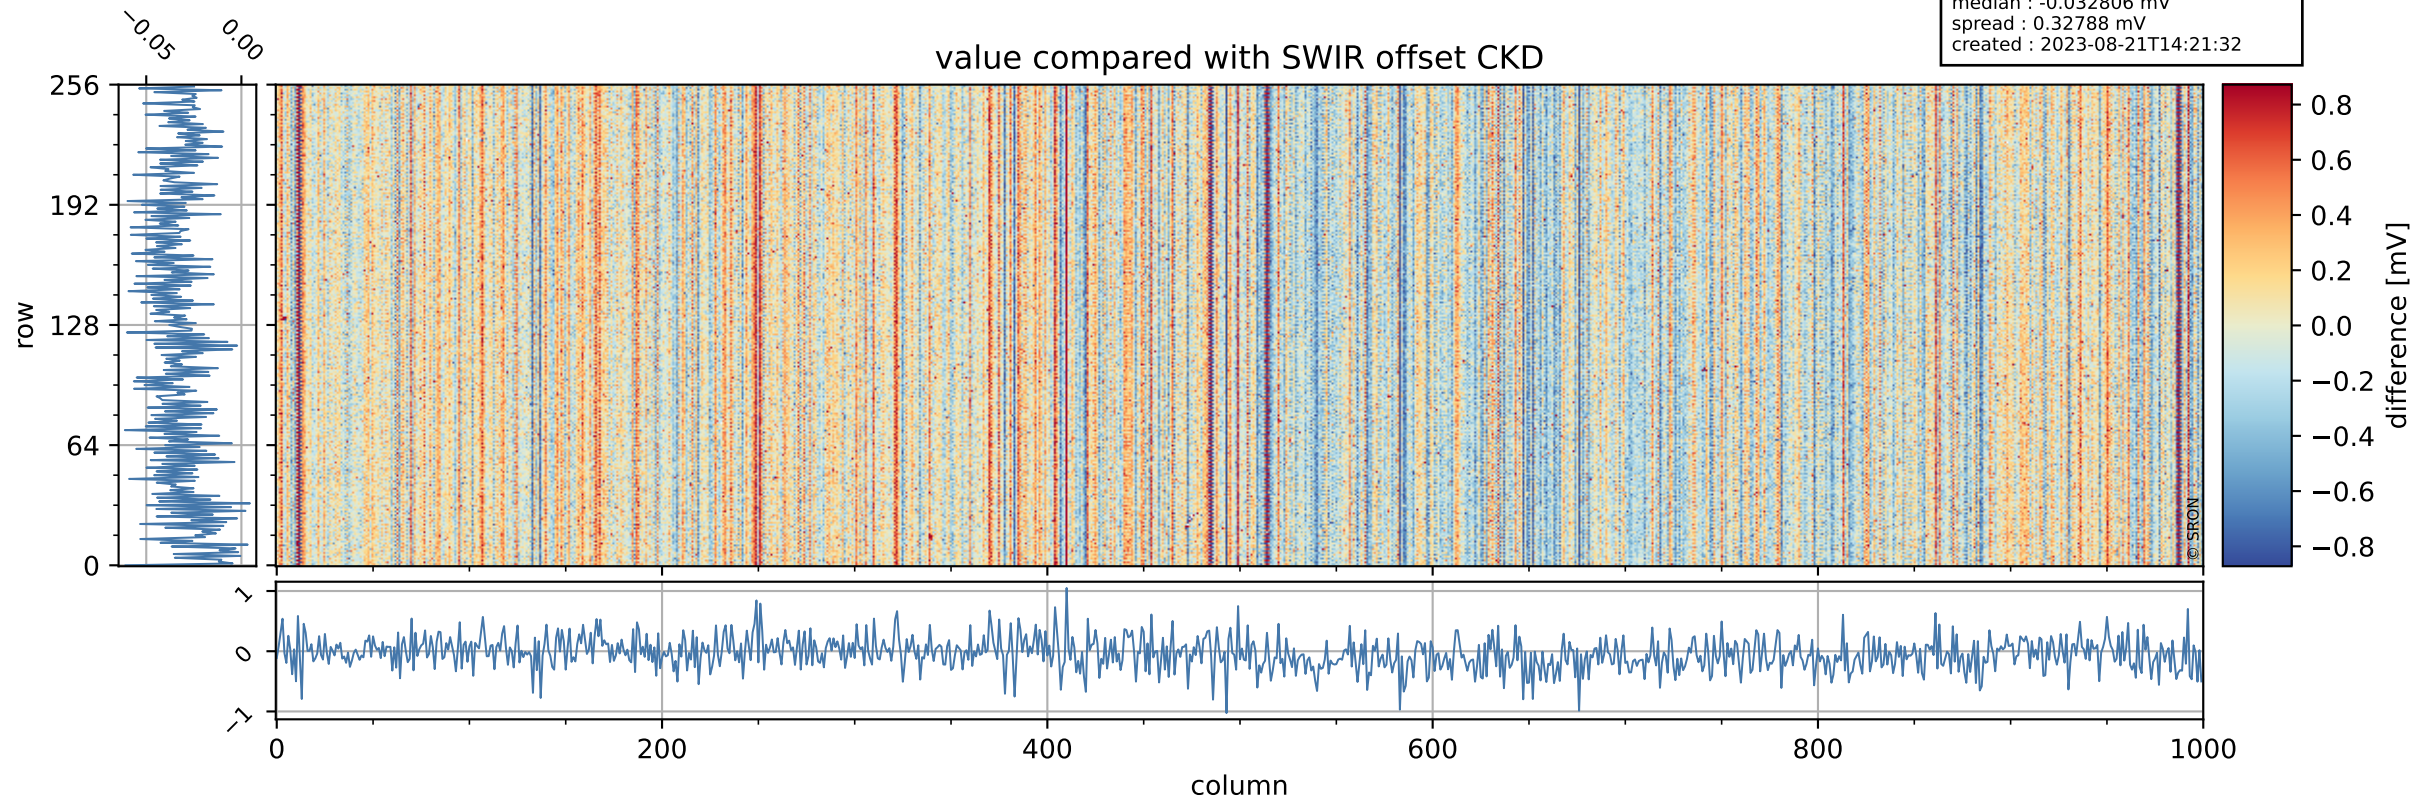

Tropomi SWIR offset (official)

orbits : 19 in [6622, 6667]
coverage : 2019-01-23 / 2019-01-26
median : 0.52599 V
spread : 0.035921 V
created : 2023-08-21T14:21:32

value detector map

Tropomi SWIR offset (official)

orbits : 19 in [6622, 6667]
coverage : 2019-01-23 / 2019-01-26
median : 30.356 μV
spread : 18.542 μV
created : 2023-08-21T14:21:32

Tropomi SWIR offset (official)

orbits : 19 in [6622, 6667]
coverage : 2019-01-23 / 2019-01-26
median : -0.032806 mV
spread : 0.32788 mV
created : 2023-08-21T14:21:32

value compared with SWIR offset CKD

Tropomi SWIR offset (official) ground-tracks of Sentinel-5P

orbits : 19 in [6622, 6667]
coverage : 2019-01-23 / 2019-01-26
created : 2023-08-21T14:21:32

Tropomi SWIR offset (official)

orbits : [2827, 6667]
coverage : 2018-04-30 / 2019-01-26
created : 2023-08-21T14:21:33

trend of detector median & temperatures