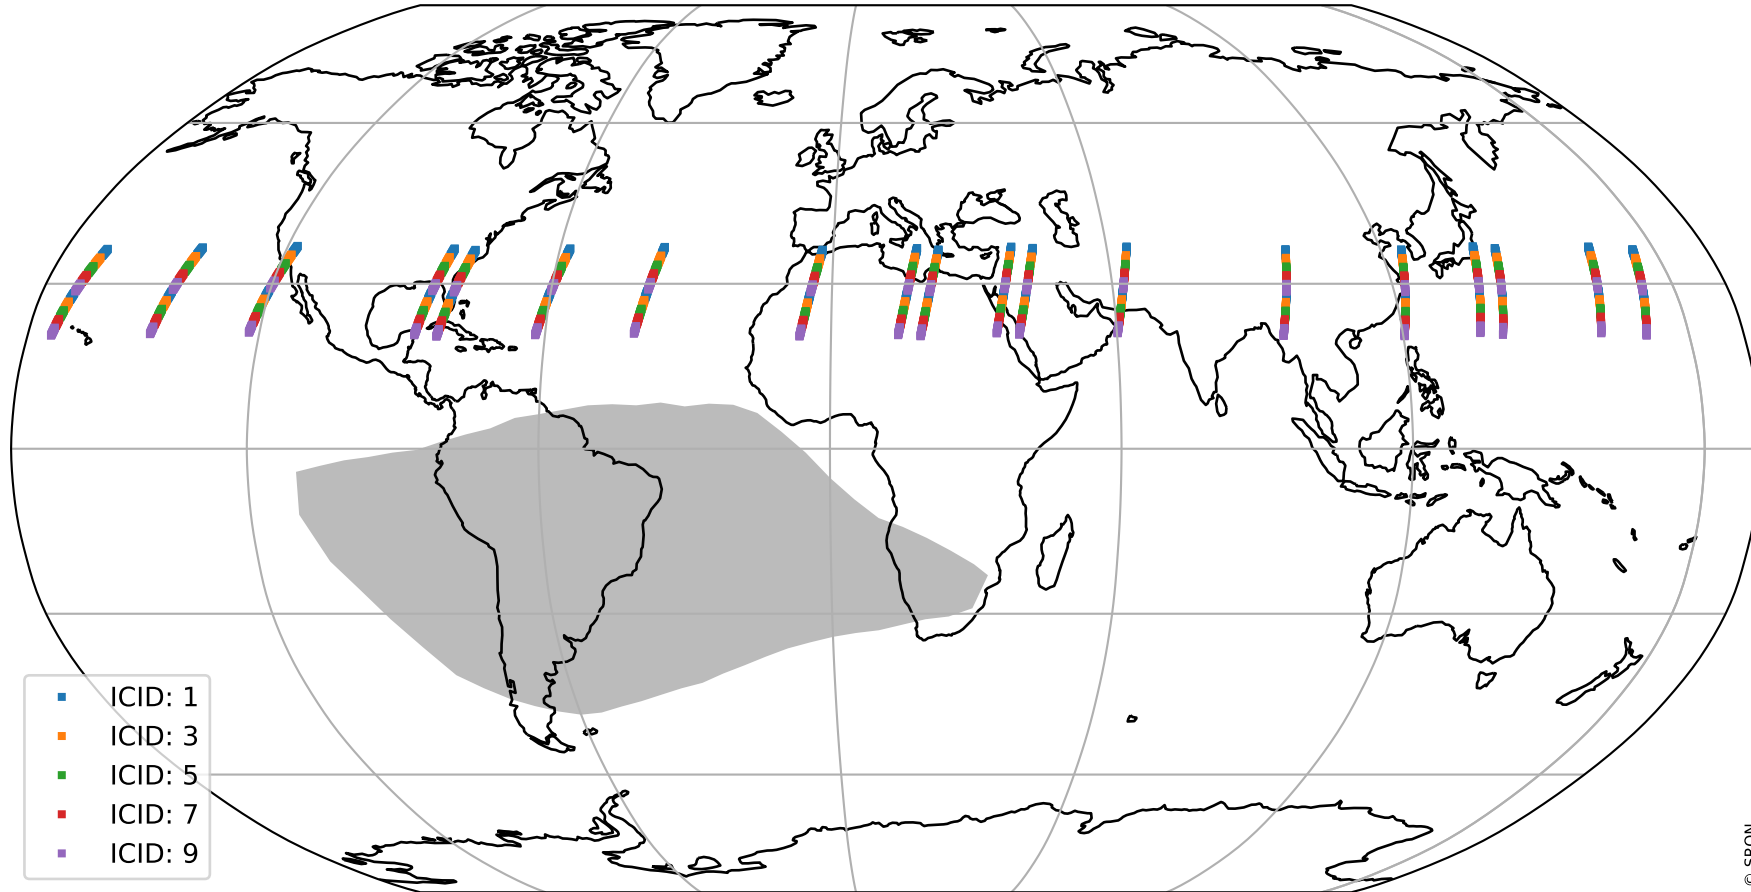

Tropomi SWIR offset (official)

orbits : 19 in [6622, 6667]
coverage : 2019-01-23 / 2019-01-26
median : 0.52599 V
spread : 0.035921 V
created : 2023-08-21T14:21:32

value detector map

Tropomi SWIR offset (official)

orbits : 19 in [6622, 6667]
coverage : 2019-01-23 / 2019-01-26
median : 30.356 μV
spread : 18.542 μV
created : 2023-08-21T14:21:32

Tropomi SWIR offset (official)

orbits : 19 in [6622, 6667]
coverage : 2019-01-23 / 2019-01-26
median : -0.032806 mV
spread : 0.32788 mV
created : 2023-08-21T14:21:32

value compared with SWIR offset CKD

Tropomi SWIR offset (official) ground-tracks of Sentinel-5P

orbits : 19 in [6622, 6667]
coverage : 2019-01-23 / 2019-01-26
created : 2023-08-21T14:21:32

Tropomi SWIR offset (official)

orbits : [2827, 6667]
coverage : 2018-04-30 / 2019-01-26
created : 2023-08-21T14:21:33

trend of detector median & temperatures