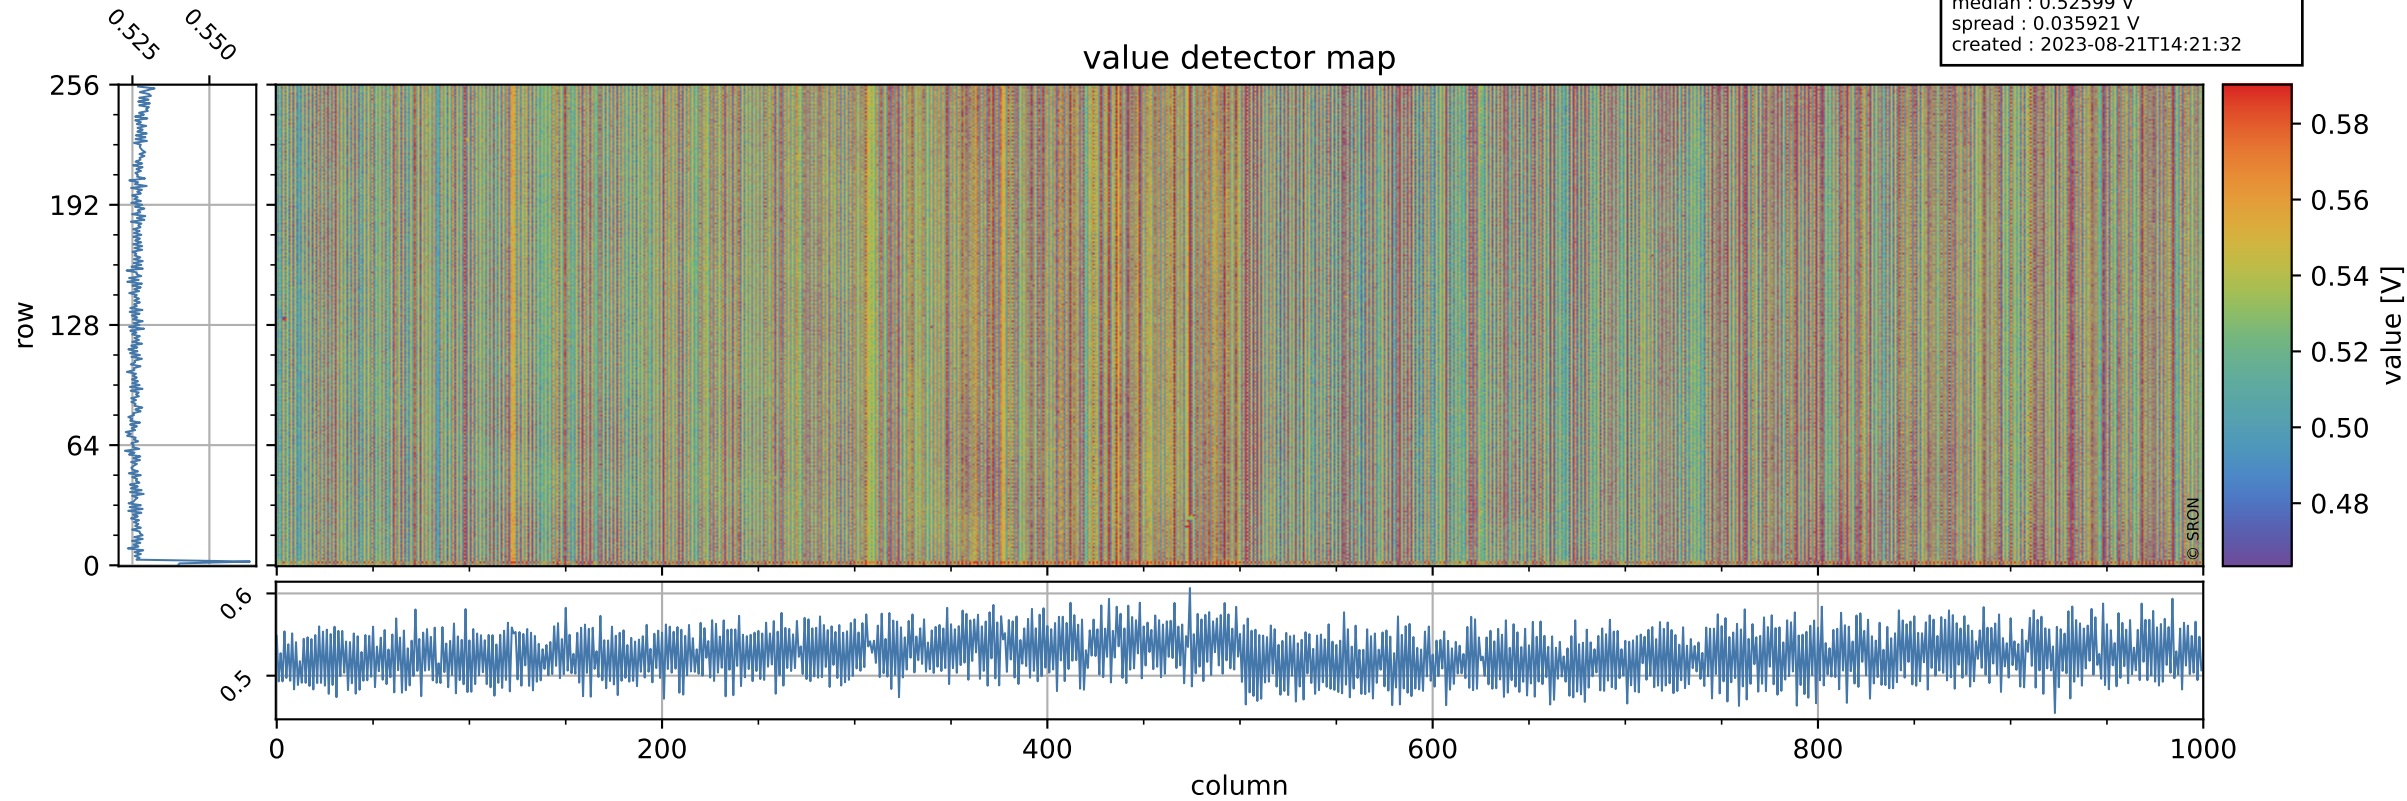

Tropomi SWIR offset (official)

orbits : 19 in [6622, 6667]
coverage : 2019-01-23 / 2019-01-26
median : 0.52599 V
spread : 0.035921 V
created : 2023-08-21T14:21:32

value detector map

Tropomi SWIR offset (official)

orbits : 19 in [6622, 6667]
coverage : 2019-01-23 / 2019-01-26
median : 30.356 μV
spread : 18.542 μV
created : 2023-08-21T14:21:32

Tropomi SWIR offset (official)

orbits : 19 in [6622, 6667]
coverage : 2019-01-23 / 2019-01-26
median : -0.032806 mV
spread : 0.32788 mV
created : 2023-08-21T14:21:32

value compared with SWIR offset CKD

Tropomi SWIR offset (official) ground-tracks of Sentinel-5P

orbits : 19 in [6622, 6667]
coverage : 2019-01-23 / 2019-01-26
created : 2023-08-21T14:21:32

Tropomi SWIR offset (official)

orbits : [2827, 6667]
coverage : 2018-04-30 / 2019-01-26
created : 2023-08-21T14:21:33

trend of detector median & temperatures