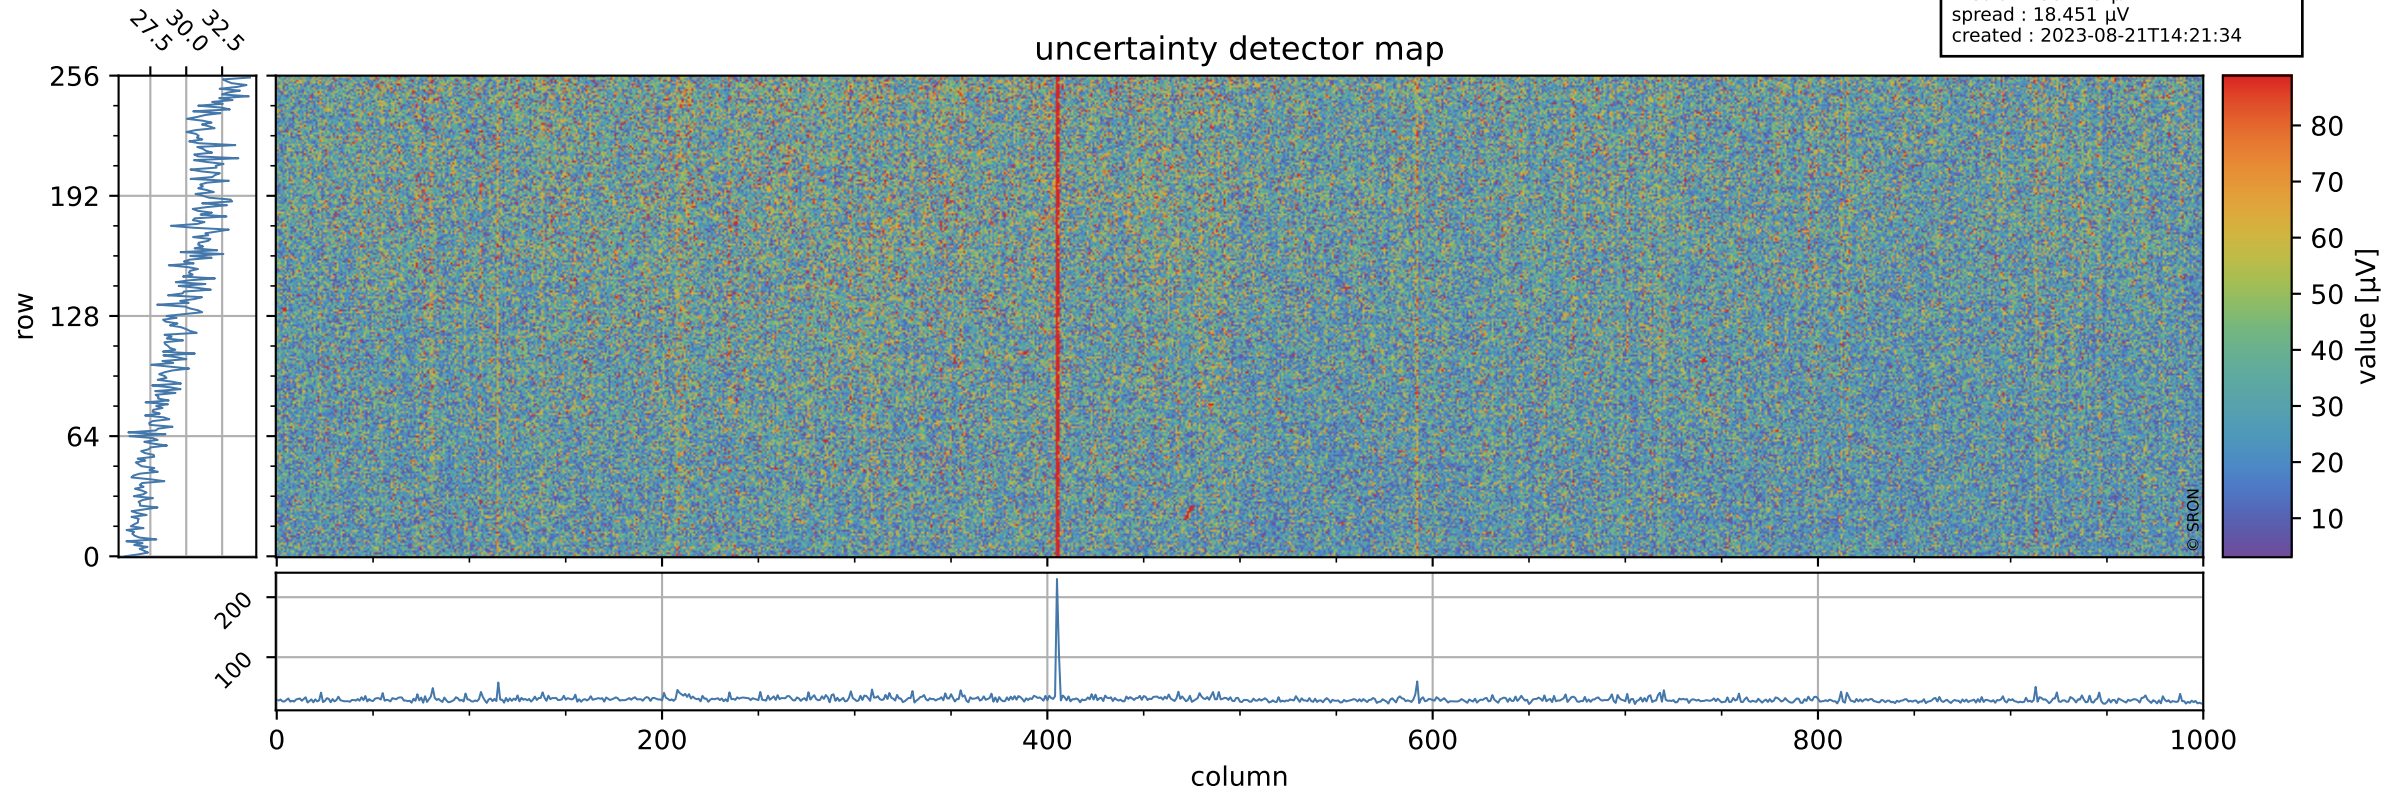

Tropomi SWIR offset (official)

orbits : 19 in [6637, 6682]
coverage : 2019-01-24 / 2019-01-27
median : 0.52599 V
spread : 0.035921 V
created : 2023-08-21T14:21:33

value detector map

Tropomi SWIR offset (official)

orbits : 19 in [6637, 6682]
coverage : 2019-01-24 / 2019-01-27
median : 30.223 μV
spread : 18.451 μV
created : 2023-08-21T14:21:34

Tropomi SWIR offset (official)

orbits : 19 in [6637, 6682]
coverage : 2019-01-24 / 2019-01-27
median : -0.03475 mV
spread : 0.32834 mV
created : 2023-08-21T14:21:34

value compared with SWIR offset CKD

Tropomi SWIR offset (official) ground-tracks of Sentinel-5P

orbits : 19 in [6637, 6682]
coverage : 2019-01-24 / 2019-01-27
created : 2023-08-21T14:21:34

Tropomi SWIR offset (official)

orbits : [2827, 6682]
coverage : 2018-04-30 / 2019-01-27
created : 2023-08-21T14:21:35

trend of detector median & temperatures