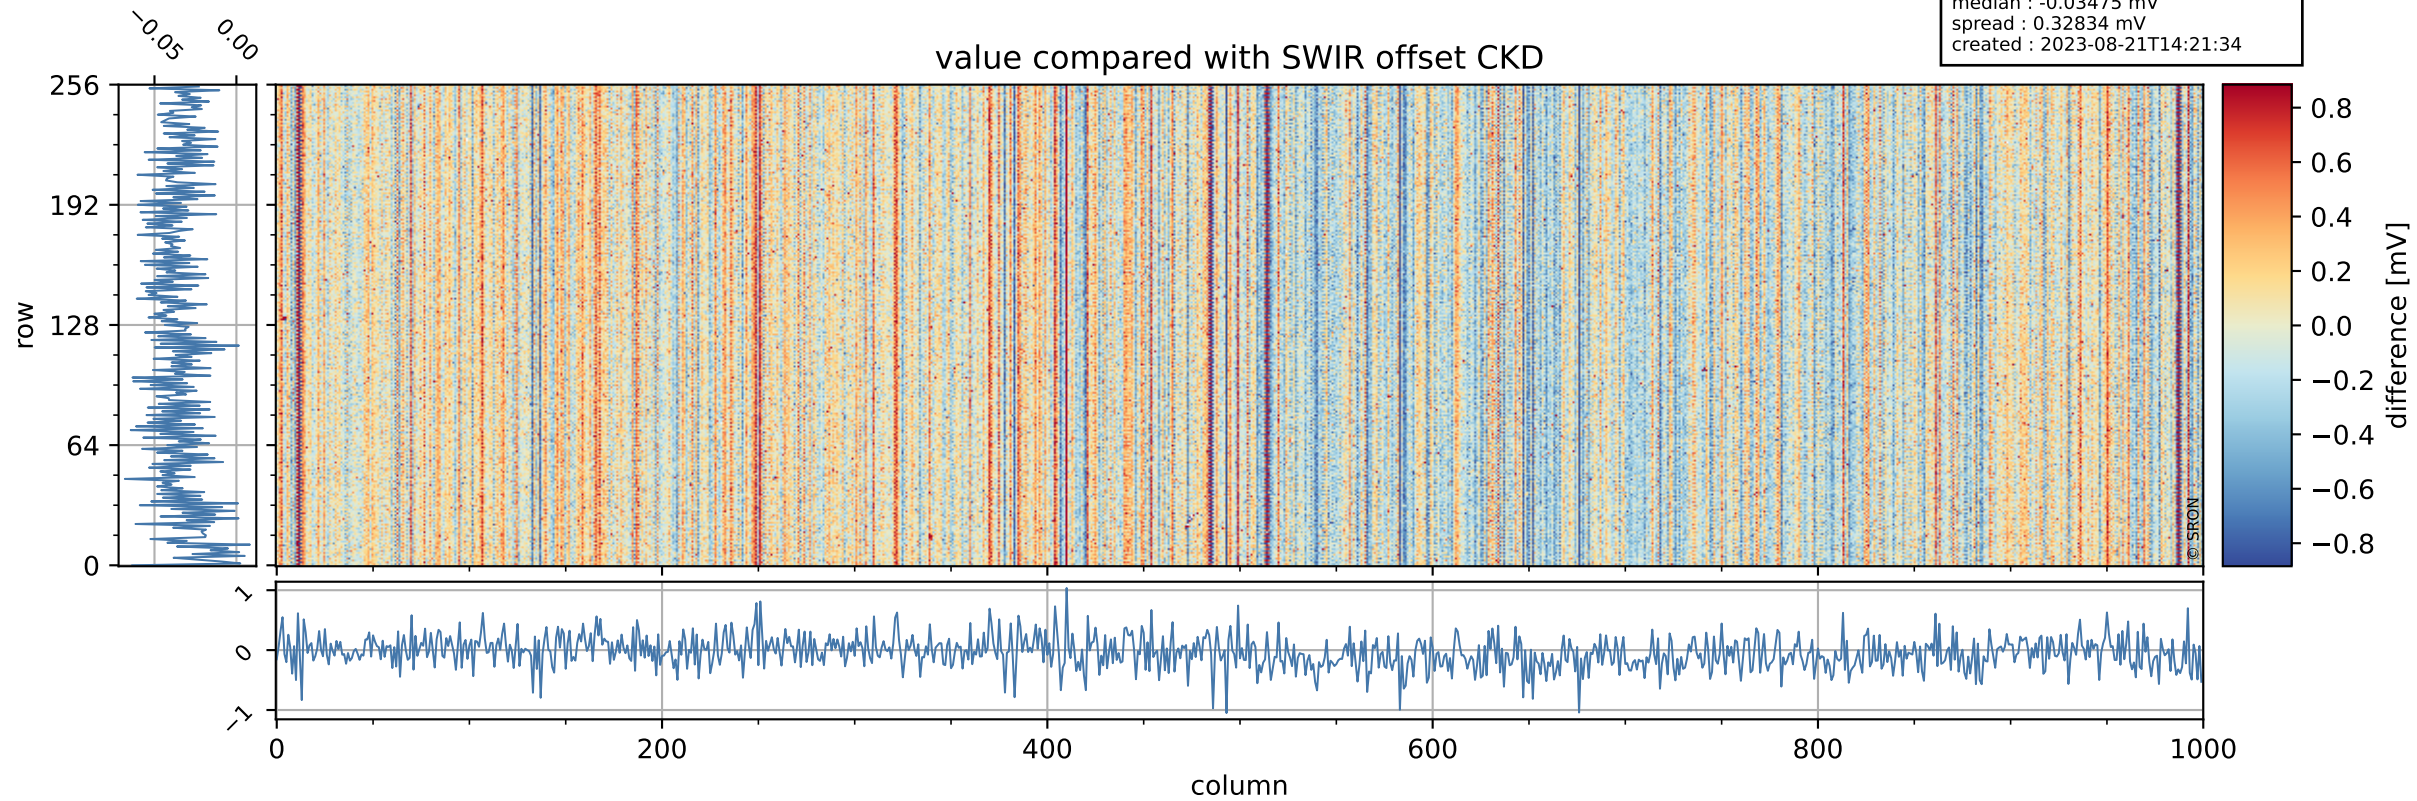

Tropomi SWIR offset (official)

orbits : 19 in [6637, 6682]
coverage : 2019-01-24 / 2019-01-27
median : 0.52599 V
spread : 0.035921 V
created : 2023-08-21T14:21:33

value detector map

Tropomi SWIR offset (official)

orbits : 19 in [6637, 6682]
coverage : 2019-01-24 / 2019-01-27
median : 30.223 μV
spread : 18.451 μV
created : 2023-08-21T14:21:34

Tropomi SWIR offset (official)

orbits : 19 in [6637, 6682]
coverage : 2019-01-24 / 2019-01-27
median : -0.03475 mV
spread : 0.32834 mV
created : 2023-08-21T14:21:34

value compared with SWIR offset CKD

Tropomi SWIR offset (official) ground-tracks of Sentinel-5P

orbits : 19 in [6637, 6682]
coverage : 2019-01-24 / 2019-01-27
created : 2023-08-21T14:21:34

Tropomi SWIR offset (official)

orbits : [2827, 6682]
coverage : 2018-04-30 / 2019-01-27
created : 2023-08-21T14:21:35

trend of detector median & temperatures