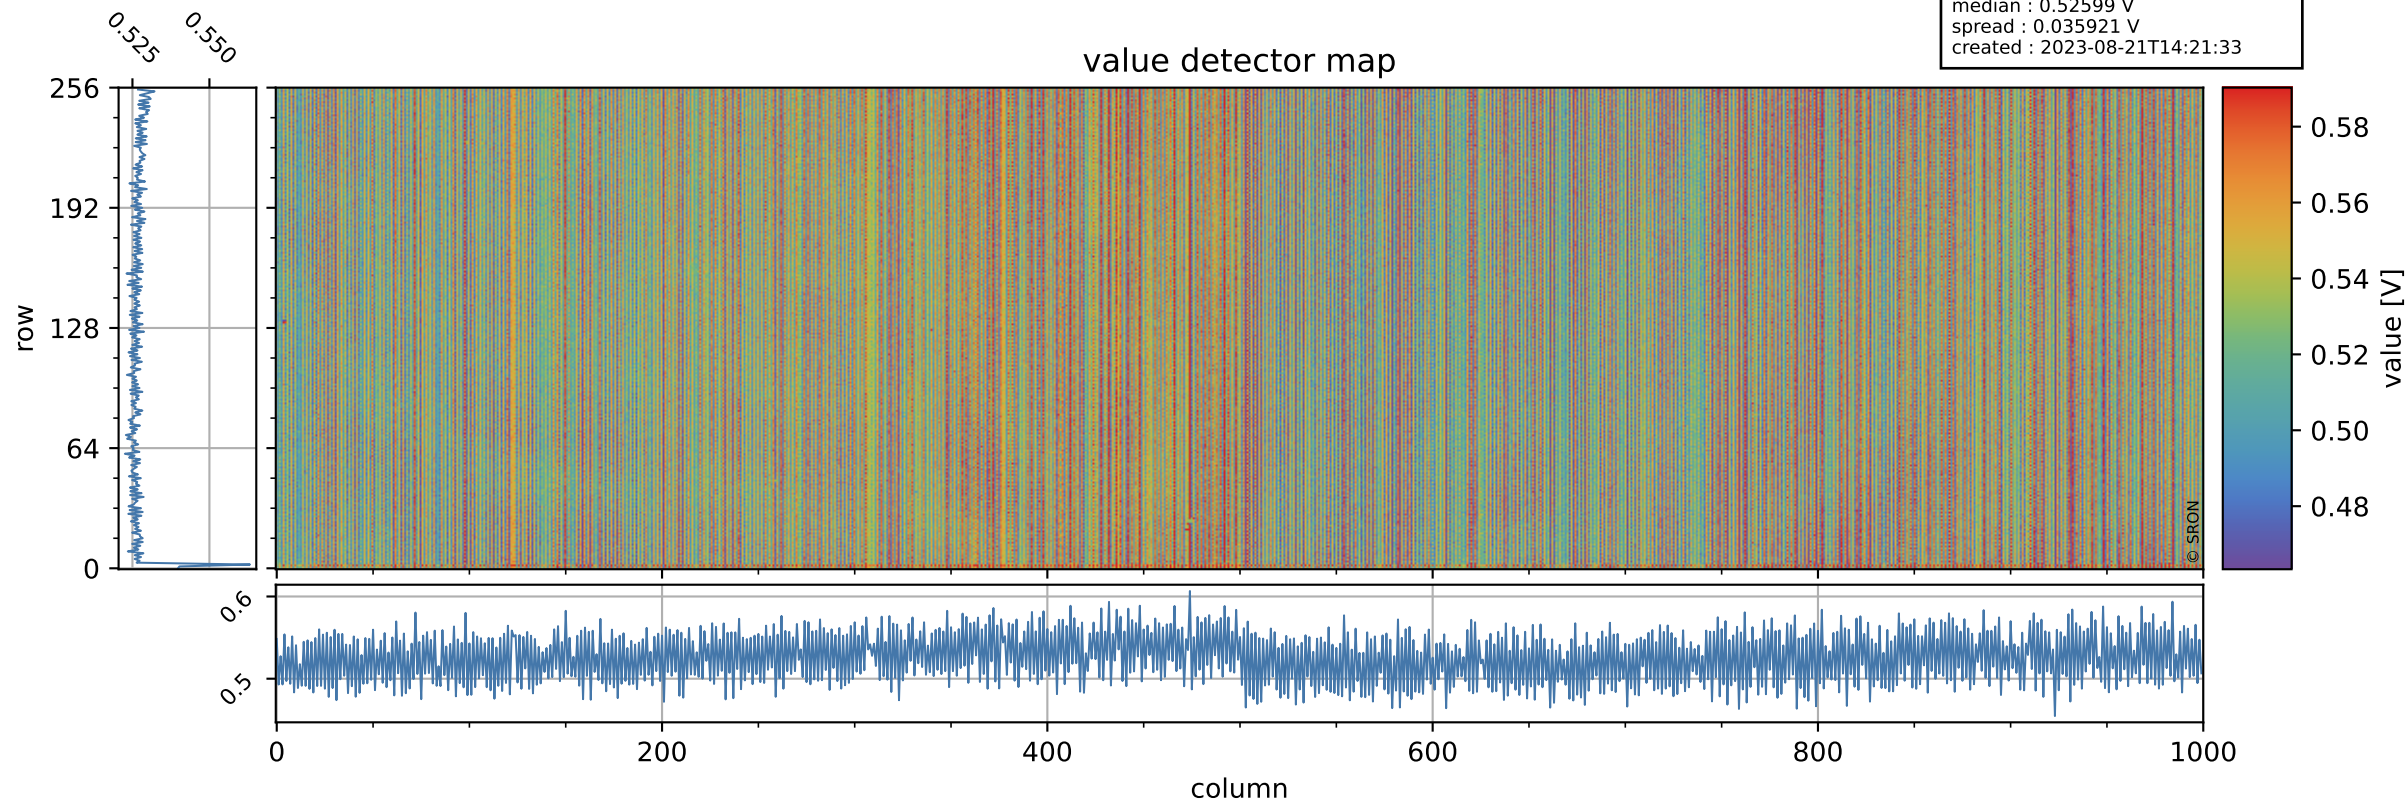

Tropomi SWIR offset (official)

orbits : 19 in [6637, 6682]
coverage : 2019-01-24 / 2019-01-27
median : 0.52599 V
spread : 0.035921 V
created : 2023-08-21T14:21:33

value detector map

Tropomi SWIR offset (official)

orbits : 19 in [6637, 6682]
coverage : 2019-01-24 / 2019-01-27
median : 30.223 μV
spread : 18.451 μV
created : 2023-08-21T14:21:34

Tropomi SWIR offset (official)

orbits : 19 in [6637, 6682]
coverage : 2019-01-24 / 2019-01-27
median : -0.03475 mV
spread : 0.32834 mV
created : 2023-08-21T14:21:34

value compared with SWIR offset CKD

Tropomi SWIR offset (official) ground-tracks of Sentinel-5P

orbits : 19 in [6637, 6682]
coverage : 2019-01-24 / 2019-01-27
created : 2023-08-21T14:21:34

Tropomi SWIR offset (official)

orbits : [2827, 6682]
coverage : 2018-04-30 / 2019-01-27
created : 2023-08-21T14:21:35

trend of detector median & temperatures