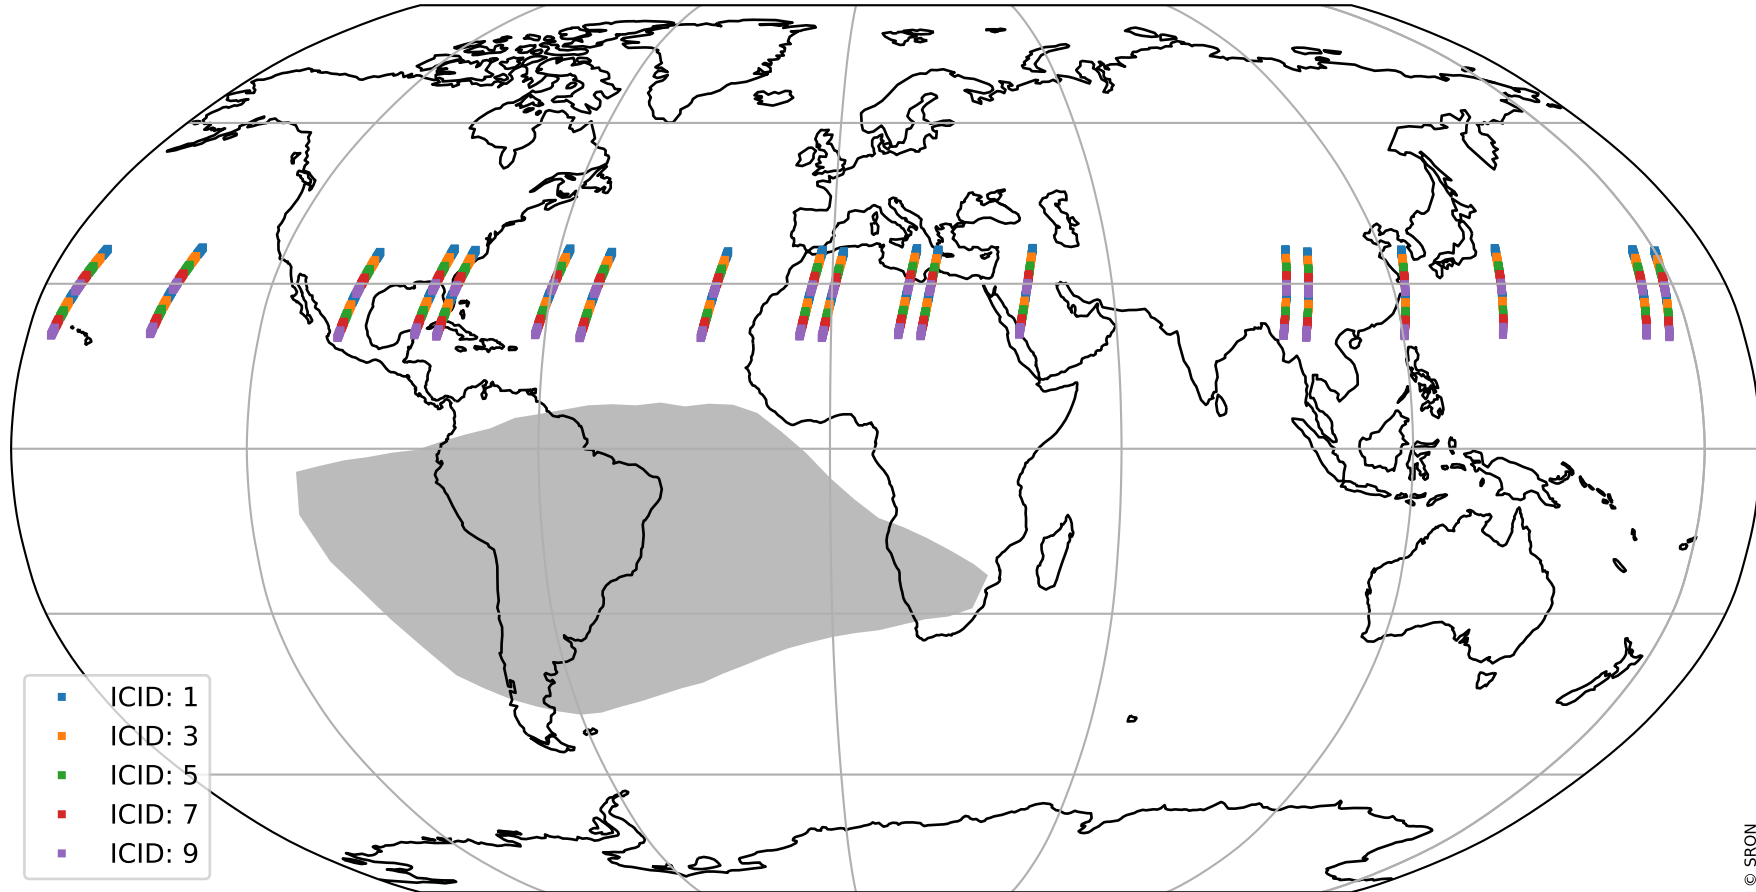

Tropomi SWIR offset (official)

orbits : 19 in [6637, 6682]
coverage : 2019-01-24 / 2019-01-27
median : 0.52599 V
spread : 0.035921 V
created : 2023-08-21T14:21:33

value detector map

Tropomi SWIR offset (official)

orbits : 19 in [6637, 6682]
coverage : 2019-01-24 / 2019-01-27
median : 30.223 μV
spread : 18.451 μV
created : 2023-08-21T14:21:34

Tropomi SWIR offset (official)

orbits : 19 in [6637, 6682]
coverage : 2019-01-24 / 2019-01-27
median : -0.03475 mV
spread : 0.32834 mV
created : 2023-08-21T14:21:34

value compared with SWIR offset CKD

Tropomi SWIR offset (official) ground-tracks of Sentinel-5P

orbits : 19 in [6637, 6682]
coverage : 2019-01-24 / 2019-01-27
created : 2023-08-21T14:21:34

Tropomi SWIR offset (official)

orbits : [2827, 6682]
coverage : 2018-04-30 / 2019-01-27
created : 2023-08-21T14:21:35

trend of detector median & temperatures