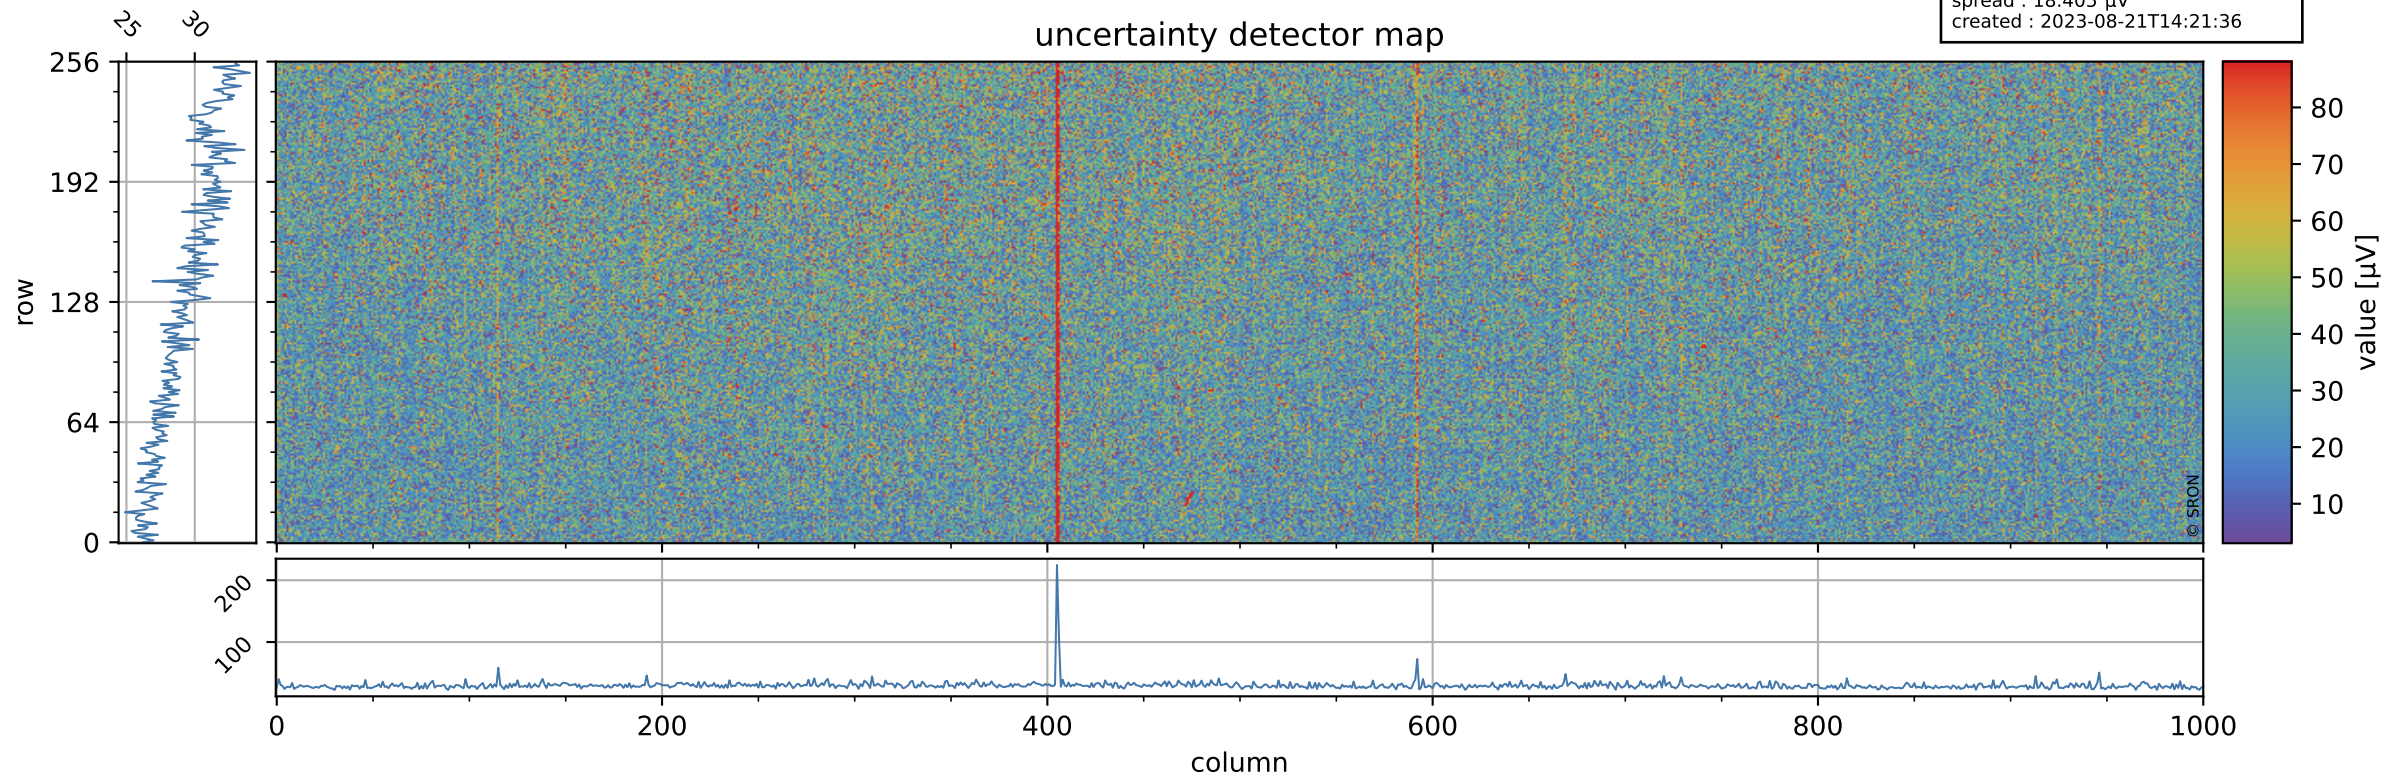

# Tropomi SWIR offset (official)

orbits : 20 in [6652, 6697]  
coverage : 2019-01-25 / 2019-01-28  
median : 0.52599 V  
spread : 0.035921 V  
created : 2023-08-21T14:21:35

## value detector map

# Tropomi SWIR offset (official)

orbits : 20 in [6652, 6697]  
coverage : 2019-01-25 / 2019-01-28  
median : 30.003  $\mu\text{V}$   
spread : 18.405  $\mu\text{V}$   
created : 2023-08-21T14:21:36

# Tropomi SWIR offset (official) ground-tracks of Sentinel-5P

orbits : 20 in [6652, 6697]  
coverage : 2019-01-25 / 2019-01-28  
created : 2023-08-21T14:21:36