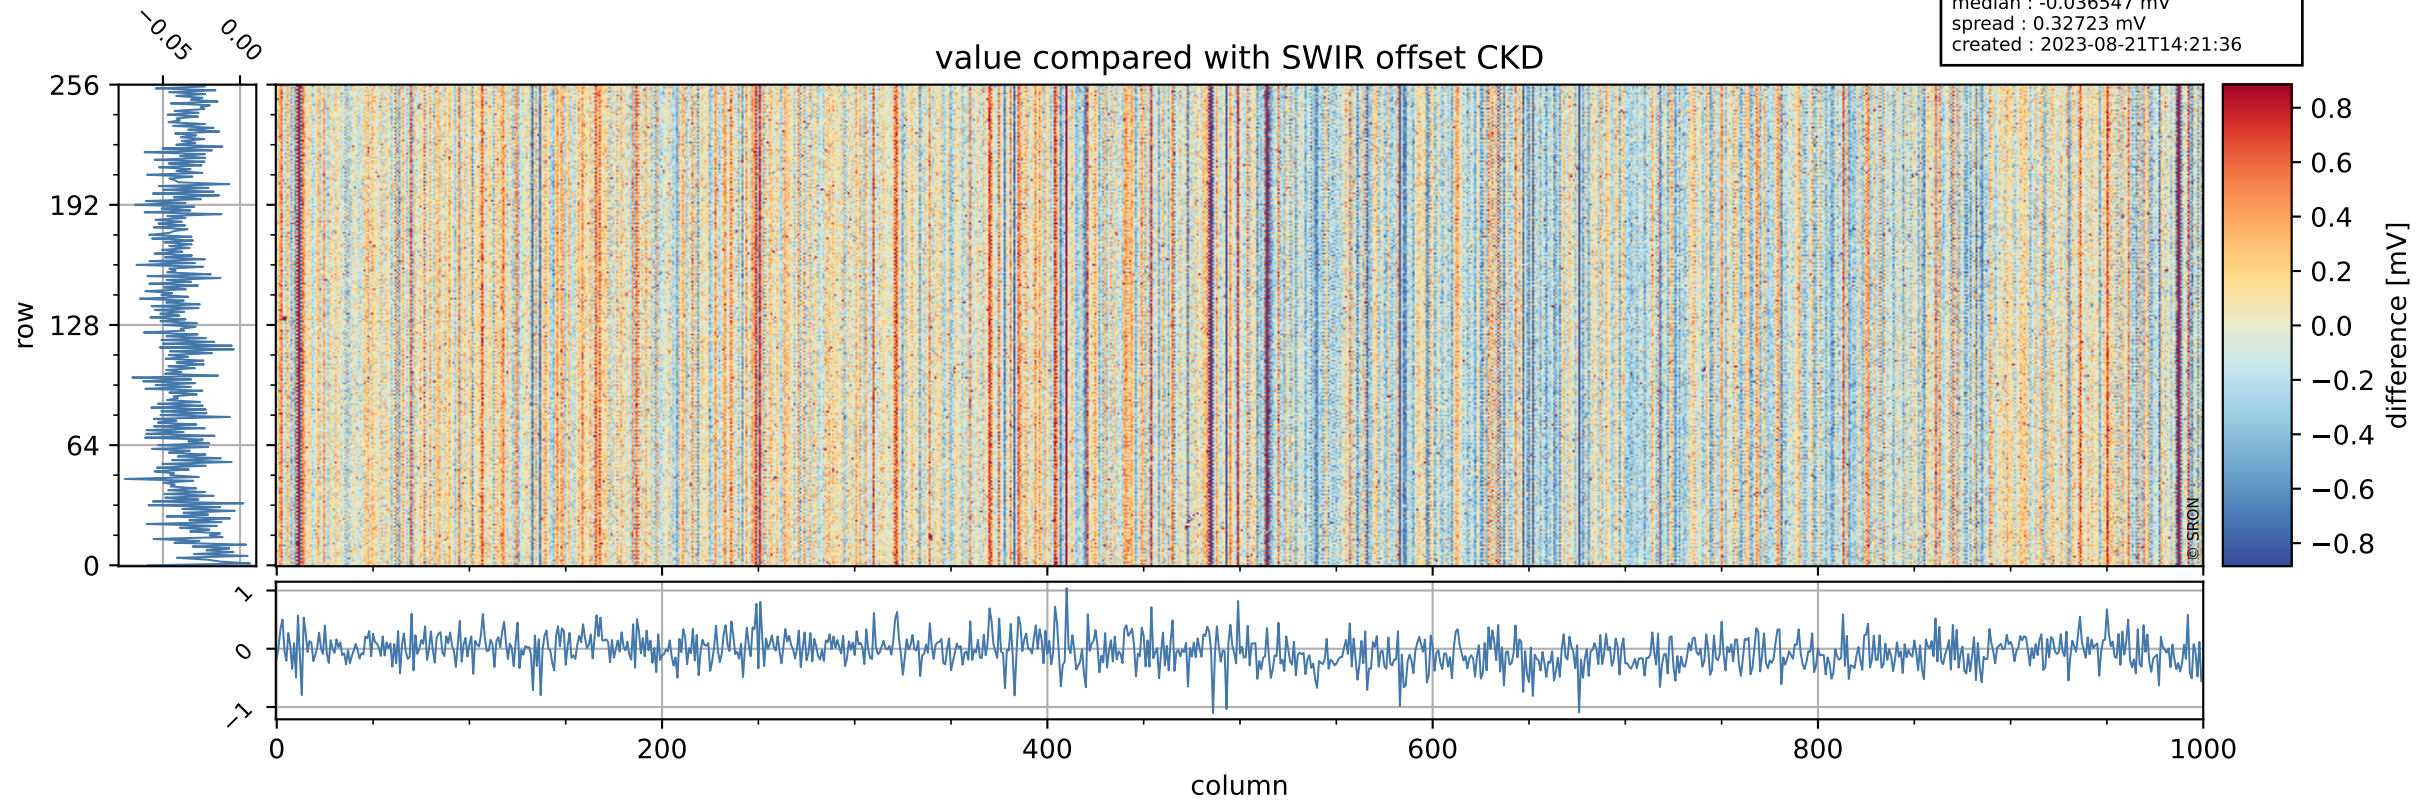

## value detector map

# Tropomi SWIR offset (official)

orbits : 20 in [6652, 6697]  
coverage : 2019-01-25 / 2019-01-28  
median : 30.003  $\mu\text{V}$   
spread : 18.405  $\mu\text{V}$   
created : 2023-08-21T14:21:36

# Tropomi SWIR offset (official)

orbits : 20 in [6652, 6697]  
coverage : 2019-01-25 / 2019-01-28  
median : -0.036547 mV  
spread : 0.32723 mV  
created : 2023-08-21T14:21:36

value compared with SWIR offset CKD

# Tropomi SWIR offset (official) ground-tracks of Sentinel-5P

orbits : 20 in [6652, 6697]  
coverage : 2019-01-25 / 2019-01-28  
created : 2023-08-21T14:21:36