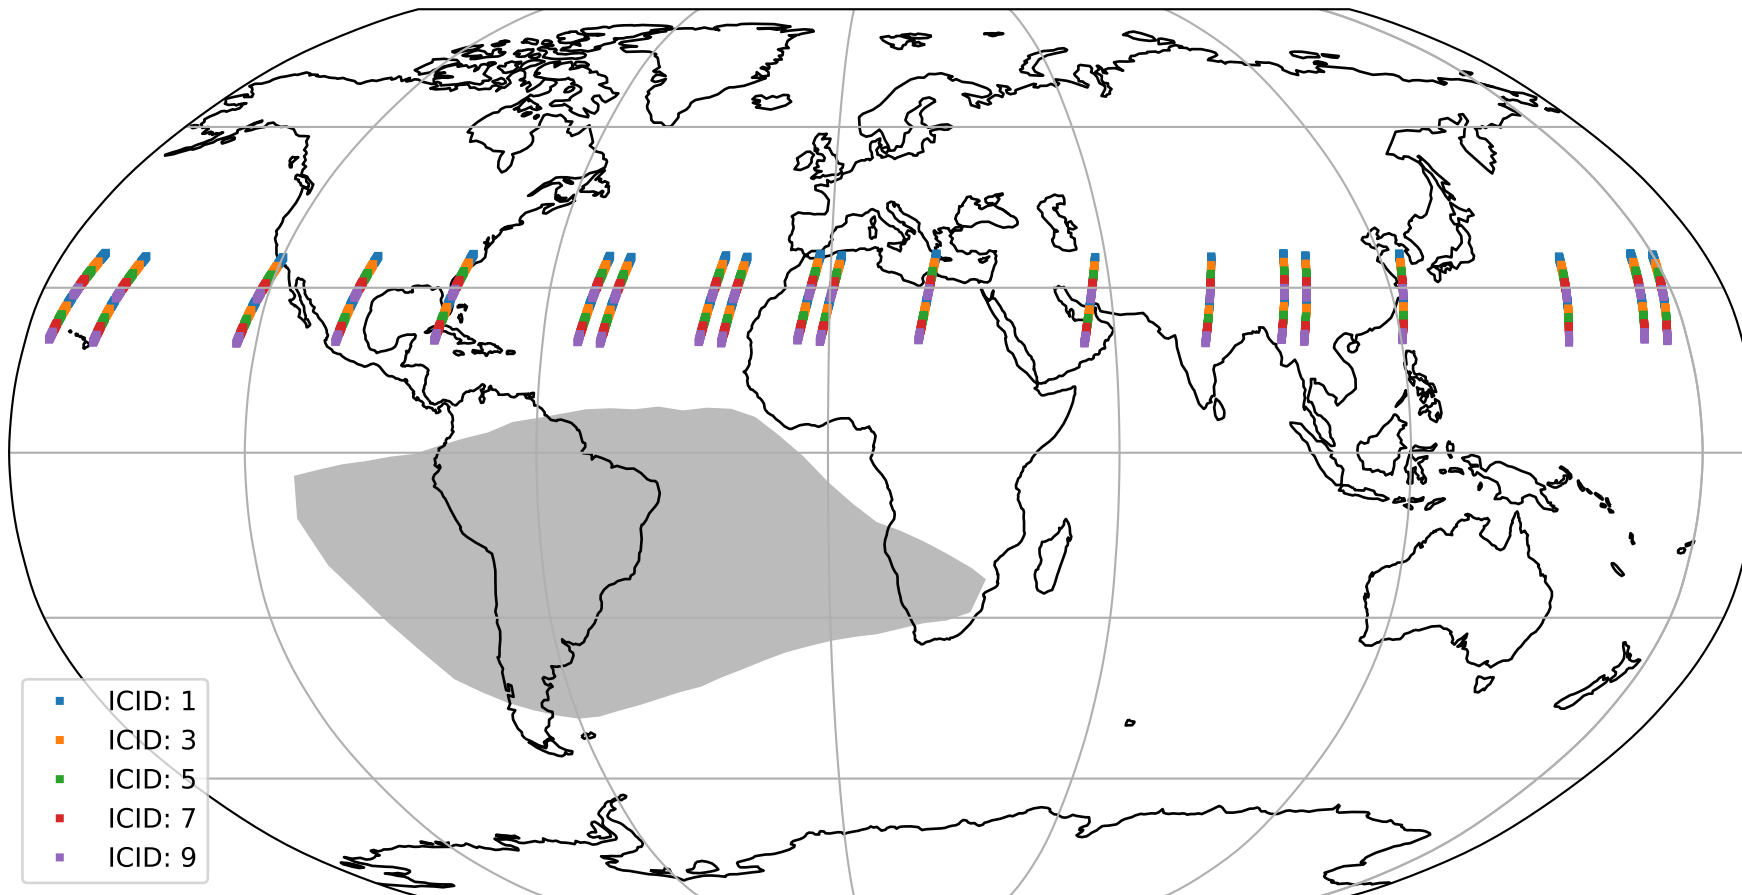

# Tropomi SWIR offset (official)

orbits : 20 in [6652, 6697]  
coverage : 2019-01-25 / 2019-01-28  
median : 30.003  $\mu\text{V}$   
spread : 18.405  $\mu\text{V}$   
created : 2023-08-21T14:21:36

# Tropomi SWIR offset (official)

orbits : 20 in [6652, 6697]  
coverage : 2019-01-25 / 2019-01-28  
median : -0.036547 mV  
spread : 0.32723 mV  
created : 2023-08-21T14:21:36

value compared with SWIR offset CKD

# Tropomi SWIR offset (official) ground-tracks of Sentinel-5P

orbits : 20 in [6652, 6697]  
coverage : 2019-01-25 / 2019-01-28  
created : 2023-08-21T14:21:36

# Tropomi SWIR offset (official)

orbits : [2827, 6697]  
coverage : 2018-04-30 / 2019-01-28  
created : 2023-08-21T14:21:36