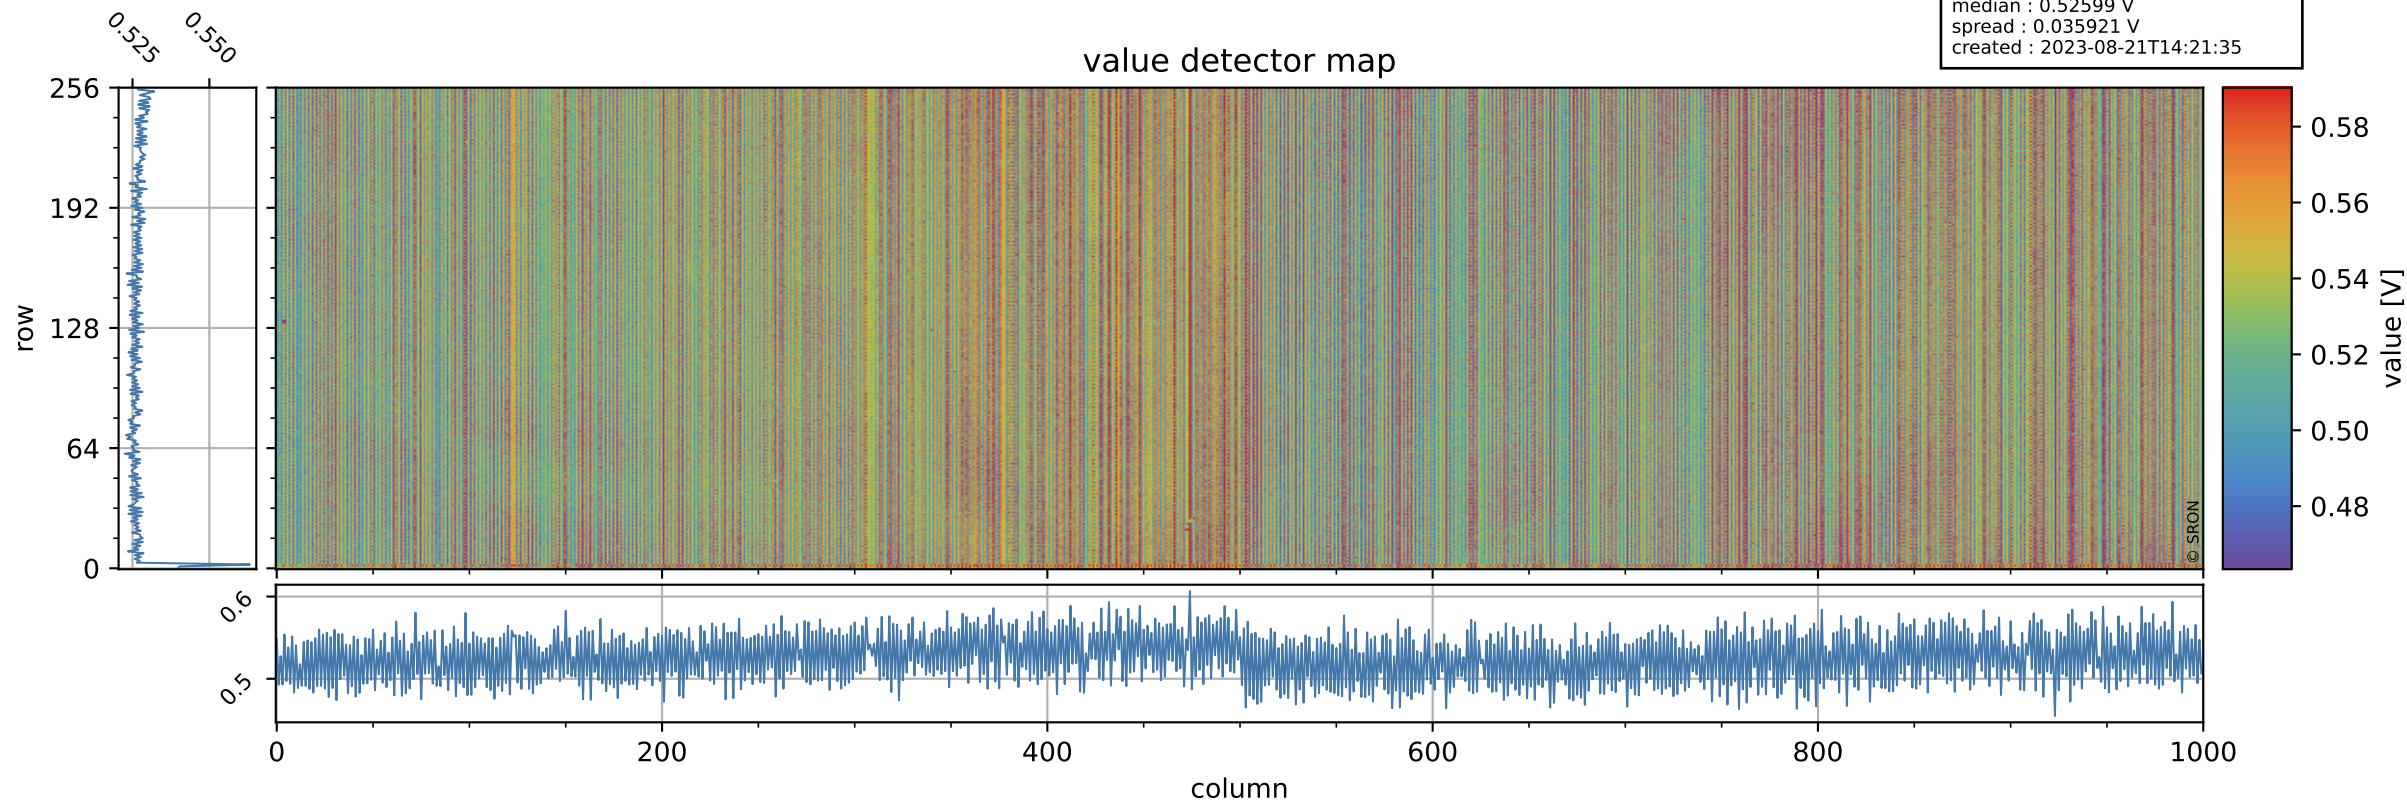

# Tropomi SWIR offset (official)

orbits : 20 in [6652, 6697]  
coverage : 2019-01-25 / 2019-01-28  
median : 0.52599 V  
spread : 0.035921 V  
created : 2023-08-21T14:21:35

## value detector map

# Tropomi SWIR offset (official)

orbits : 20 in [6652, 6697]  
coverage : 2019-01-25 / 2019-01-28  
median : 30.003  $\mu\text{V}$   
spread : 18.405  $\mu\text{V}$   
created : 2023-08-21T14:21:36

# Tropomi SWIR offset (official) ground-tracks of Sentinel-5P

orbits : 20 in [6652, 6697]  
coverage : 2019-01-25 / 2019-01-28  
created : 2023-08-21T14:21:36