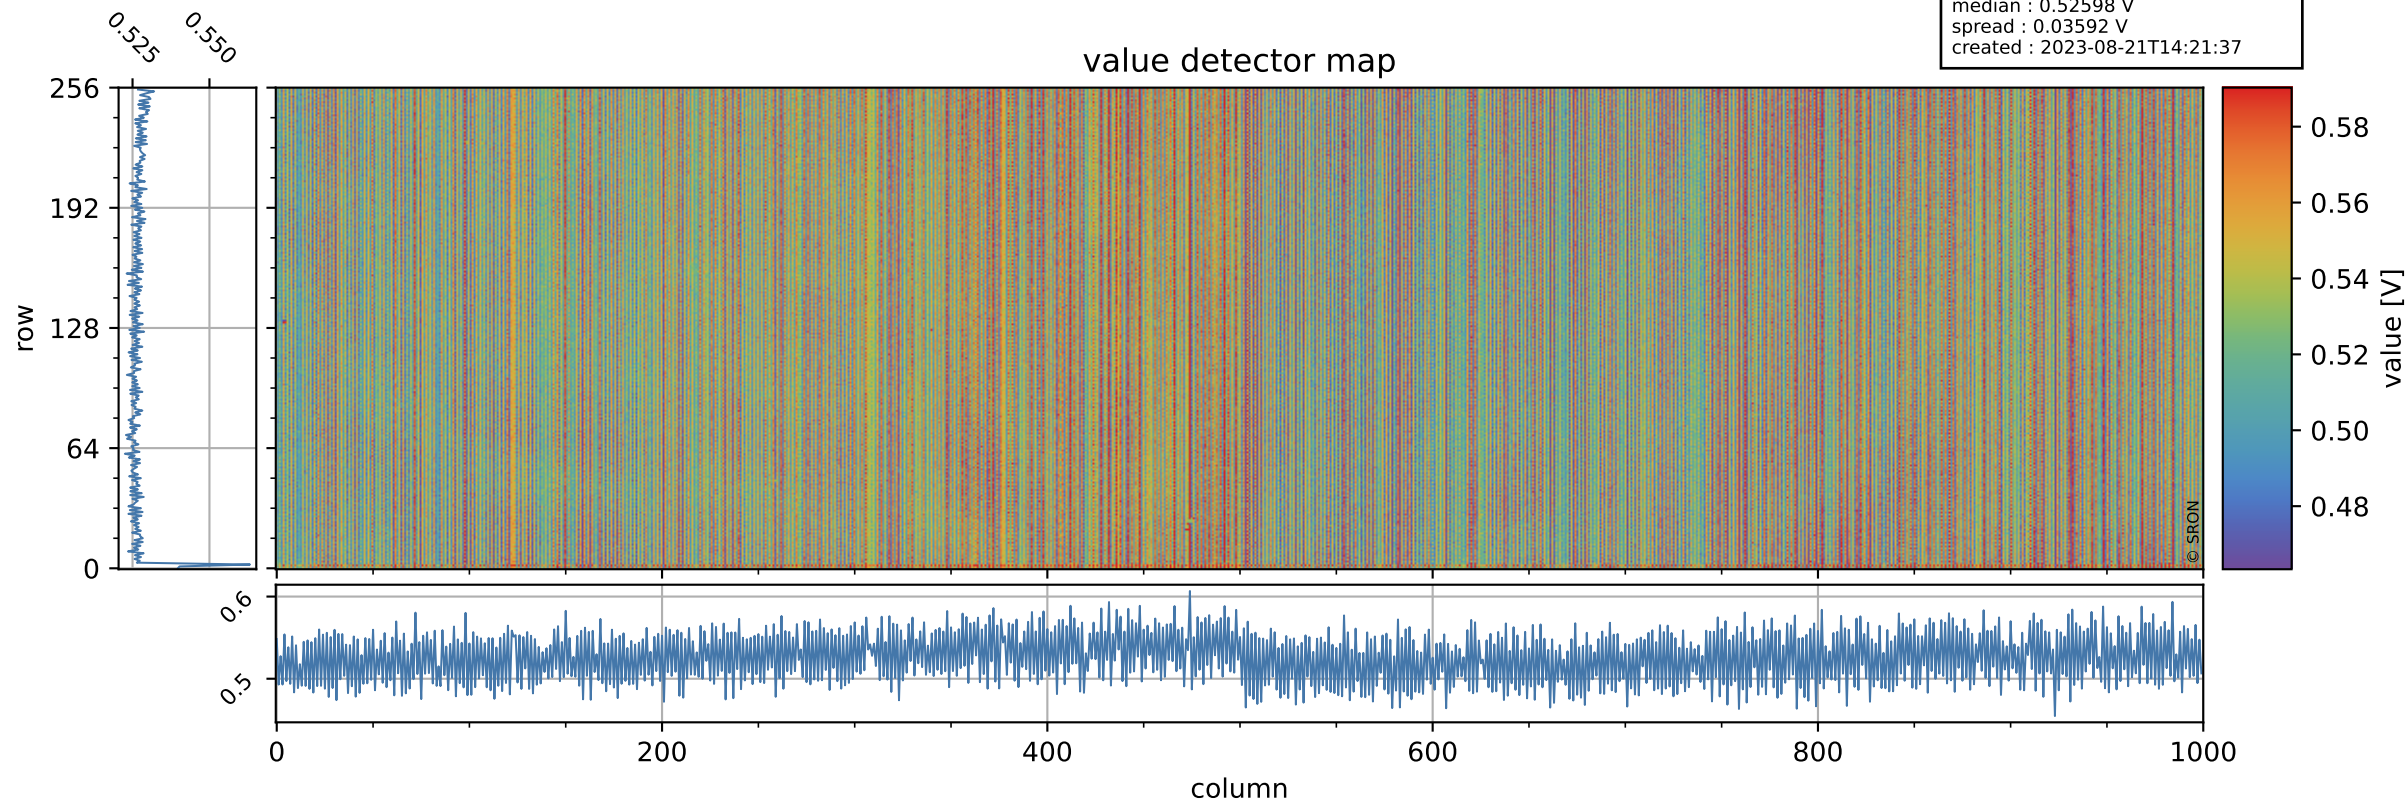

Tropomi SWIR offset (official)

orbits : 19 in [6667, 6712]
coverage : 2019-01-26 / 2019-01-29
median : 0.52598 V
spread : 0.03592 V
created : 2023-08-21T14:21:37

value detector map

Tropomi SWIR offset (official)

orbits : 19 in [6667, 6712]
coverage : 2019-01-26 / 2019-01-29
median : 29.962 μV
spread : 18.196 μV
created : 2023-08-21T14:21:38

Tropomi SWIR offset (official)

value compared with SWIR offset CKD

orbits : 19 in [6667, 6712]
coverage : 2019-01-26 / 2019-01-29
median : -0.043977 mV
spread : 0.32776 mV
created : 2023-08-21T14:21:38

Tropomi SWIR offset (official) ground-tracks of Sentinel-5P

orbits : 19 in [6667, 6712]
coverage : 2019-01-26 / 2019-01-29
created : 2023-08-21T14:21:38

Tropomi SWIR offset (official)

orbits : [2827, 6712]
coverage : 2018-04-30 / 2019-01-29
created : 2023-08-21T14:21:38

trend of detector median & temperatures