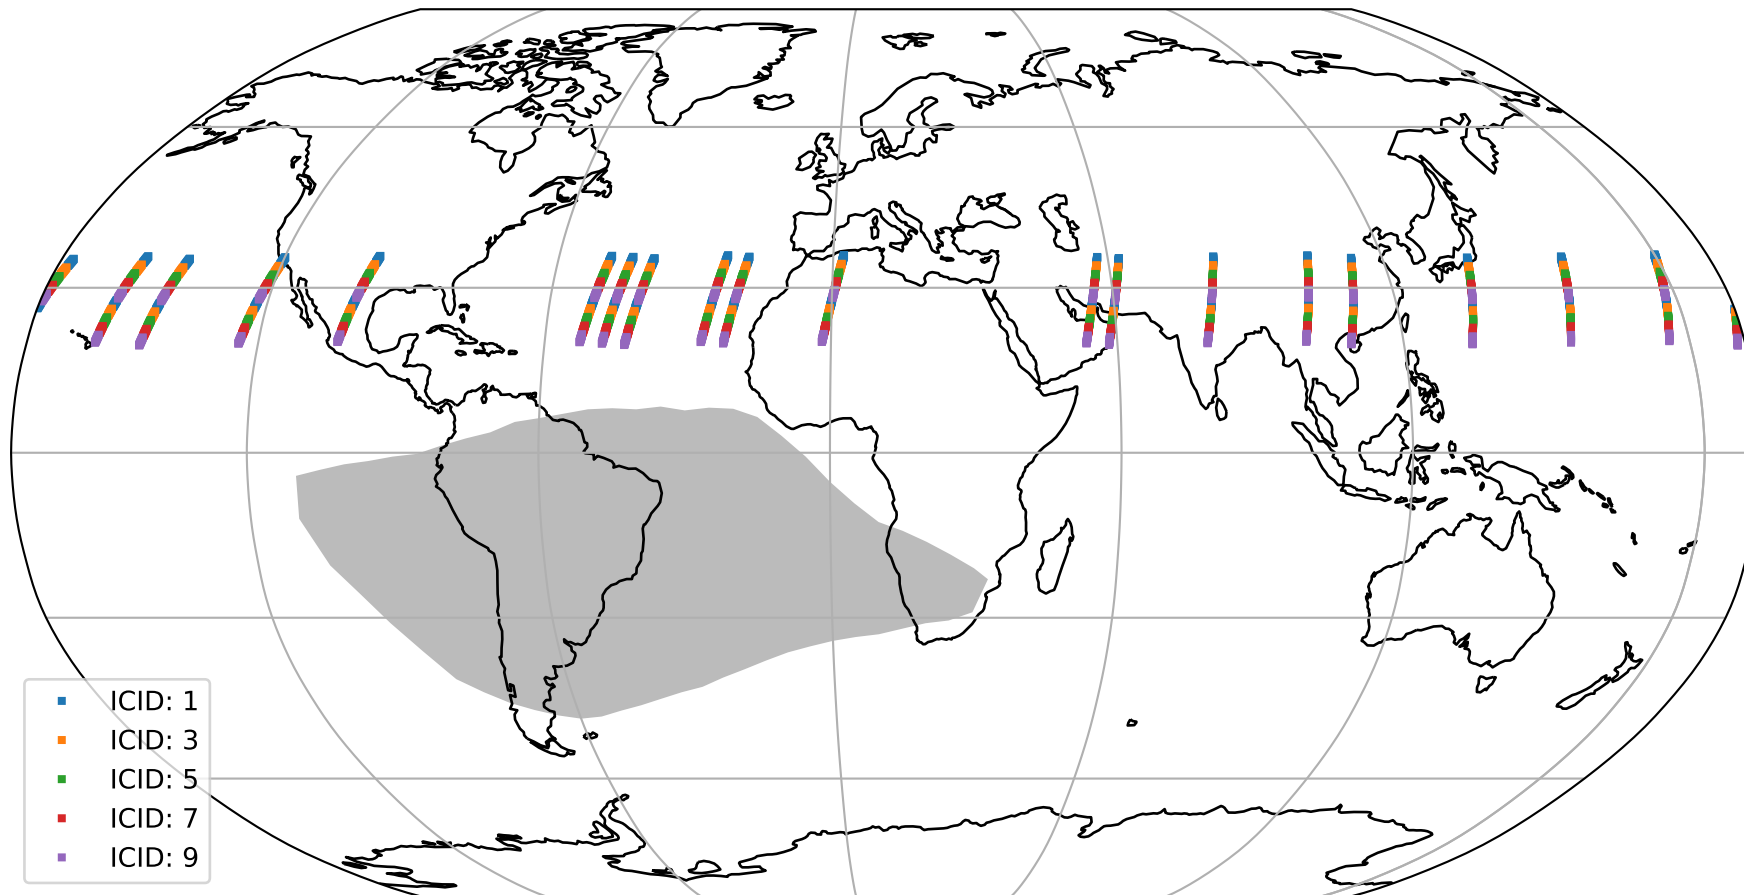

Tropomi SWIR offset (official)

orbits : 19 in [6667, 6712]
coverage : 2019-01-26 / 2019-01-29
median : 0.52598 V
spread : 0.03592 V
created : 2023-08-21T14:21:37

value detector map

Tropomi SWIR offset (official)

orbits : 19 in [6667, 6712]
coverage : 2019-01-26 / 2019-01-29
median : 29.962 μV
spread : 18.196 μV
created : 2023-08-21T14:21:38

Tropomi SWIR offset (official)

value compared with SWIR offset CKD

orbits : 19 in [6667, 6712]
coverage : 2019-01-26 / 2019-01-29
median : -0.043977 mV
spread : 0.32776 mV
created : 2023-08-21T14:21:38

Tropomi SWIR offset (official) ground-tracks of Sentinel-5P

orbits : 19 in [6667, 6712]
coverage : 2019-01-26 / 2019-01-29
created : 2023-08-21T14:21:38

Tropomi SWIR offset (official)

orbits : [2827, 6712]
coverage : 2018-04-30 / 2019-01-29
created : 2023-08-21T14:21:38