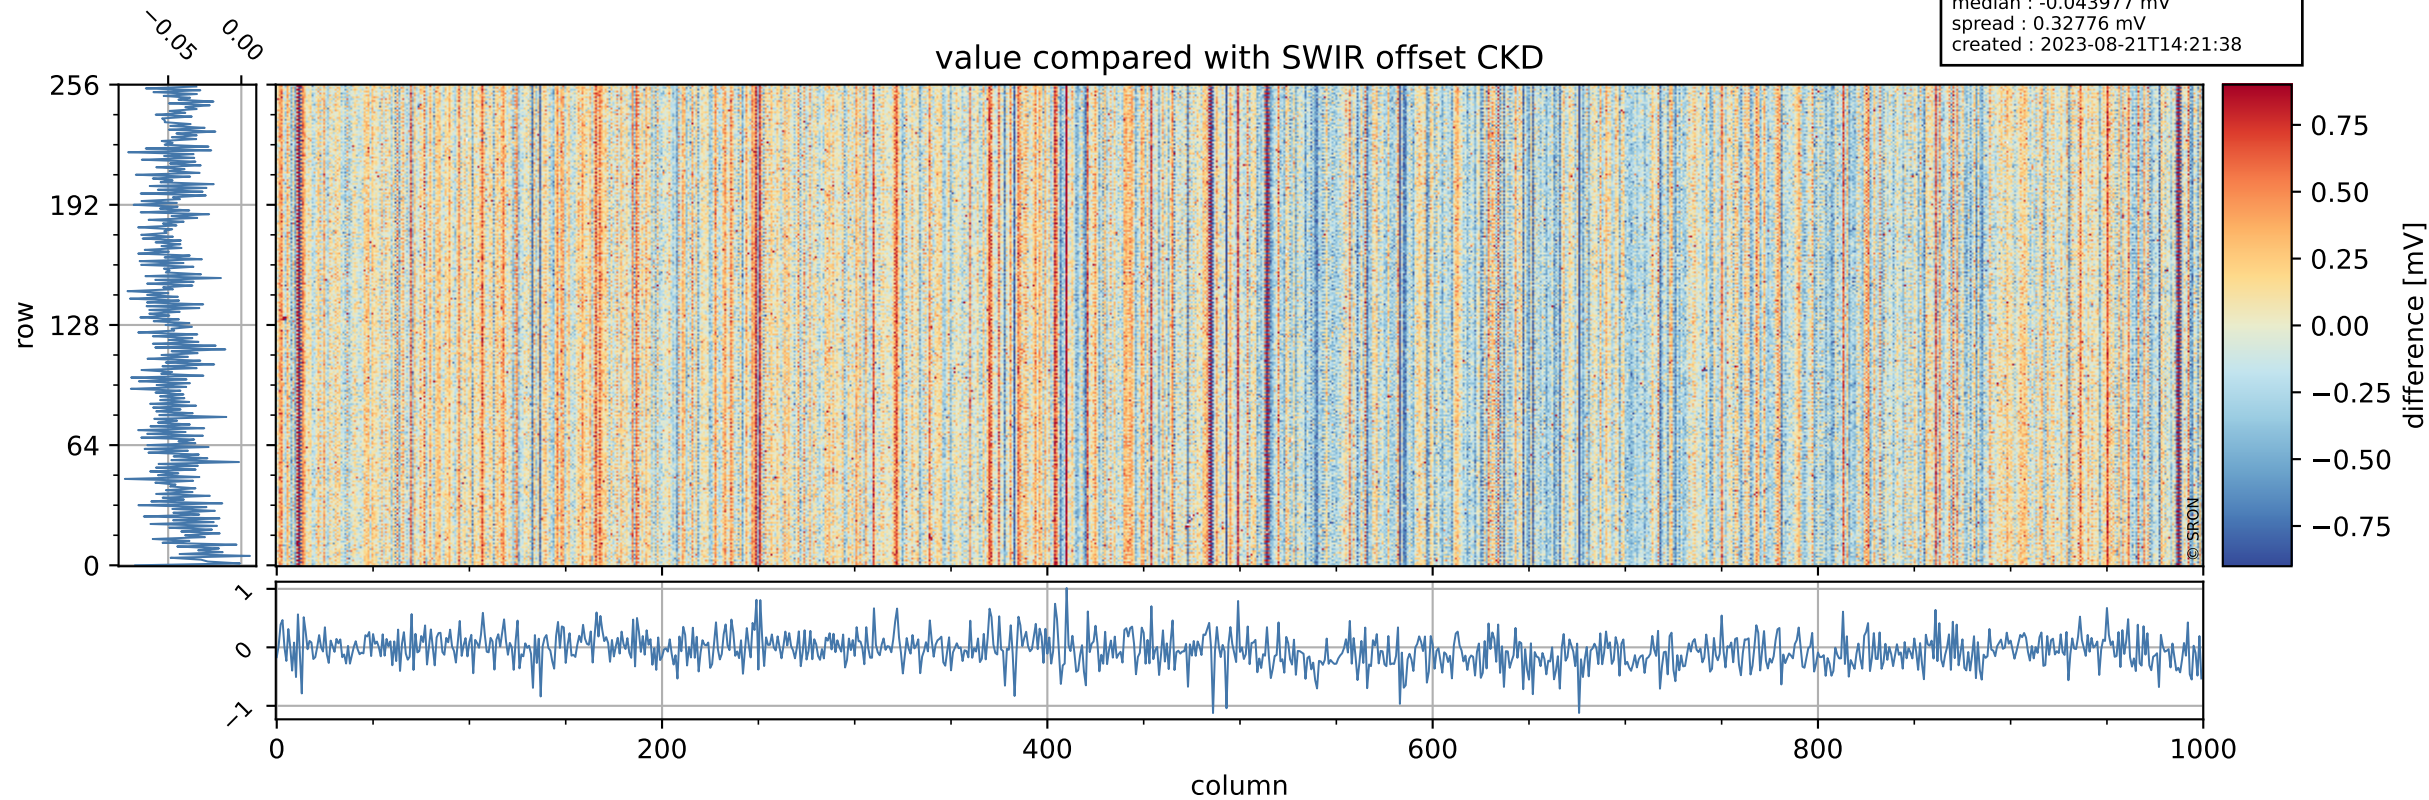

Tropomi SWIR offset (official)

orbits : 19 in [6667, 6712]
coverage : 2019-01-26 / 2019-01-29
median : 0.52598 V
spread : 0.03592 V
created : 2023-08-21T14:21:37

value detector map

Tropomi SWIR offset (official)

orbits : 19 in [6667, 6712]
coverage : 2019-01-26 / 2019-01-29
median : 29.962 μV
spread : 18.196 μV
created : 2023-08-21T14:21:38

Tropomi SWIR offset (official)

value compared with SWIR offset CKD

orbits : 19 in [6667, 6712]
coverage : 2019-01-26 / 2019-01-29
median : -0.043977 mV
spread : 0.32776 mV
created : 2023-08-21T14:21:38

Tropomi SWIR offset (official) ground-tracks of Sentinel-5P

orbits : 19 in [6667, 6712]
coverage : 2019-01-26 / 2019-01-29
created : 2023-08-21T14:21:38

Tropomi SWIR offset (official)

orbits : [2827, 6712]
coverage : 2018-04-30 / 2019-01-29
created : 2023-08-21T14:21:38

trend of detector median & temperatures