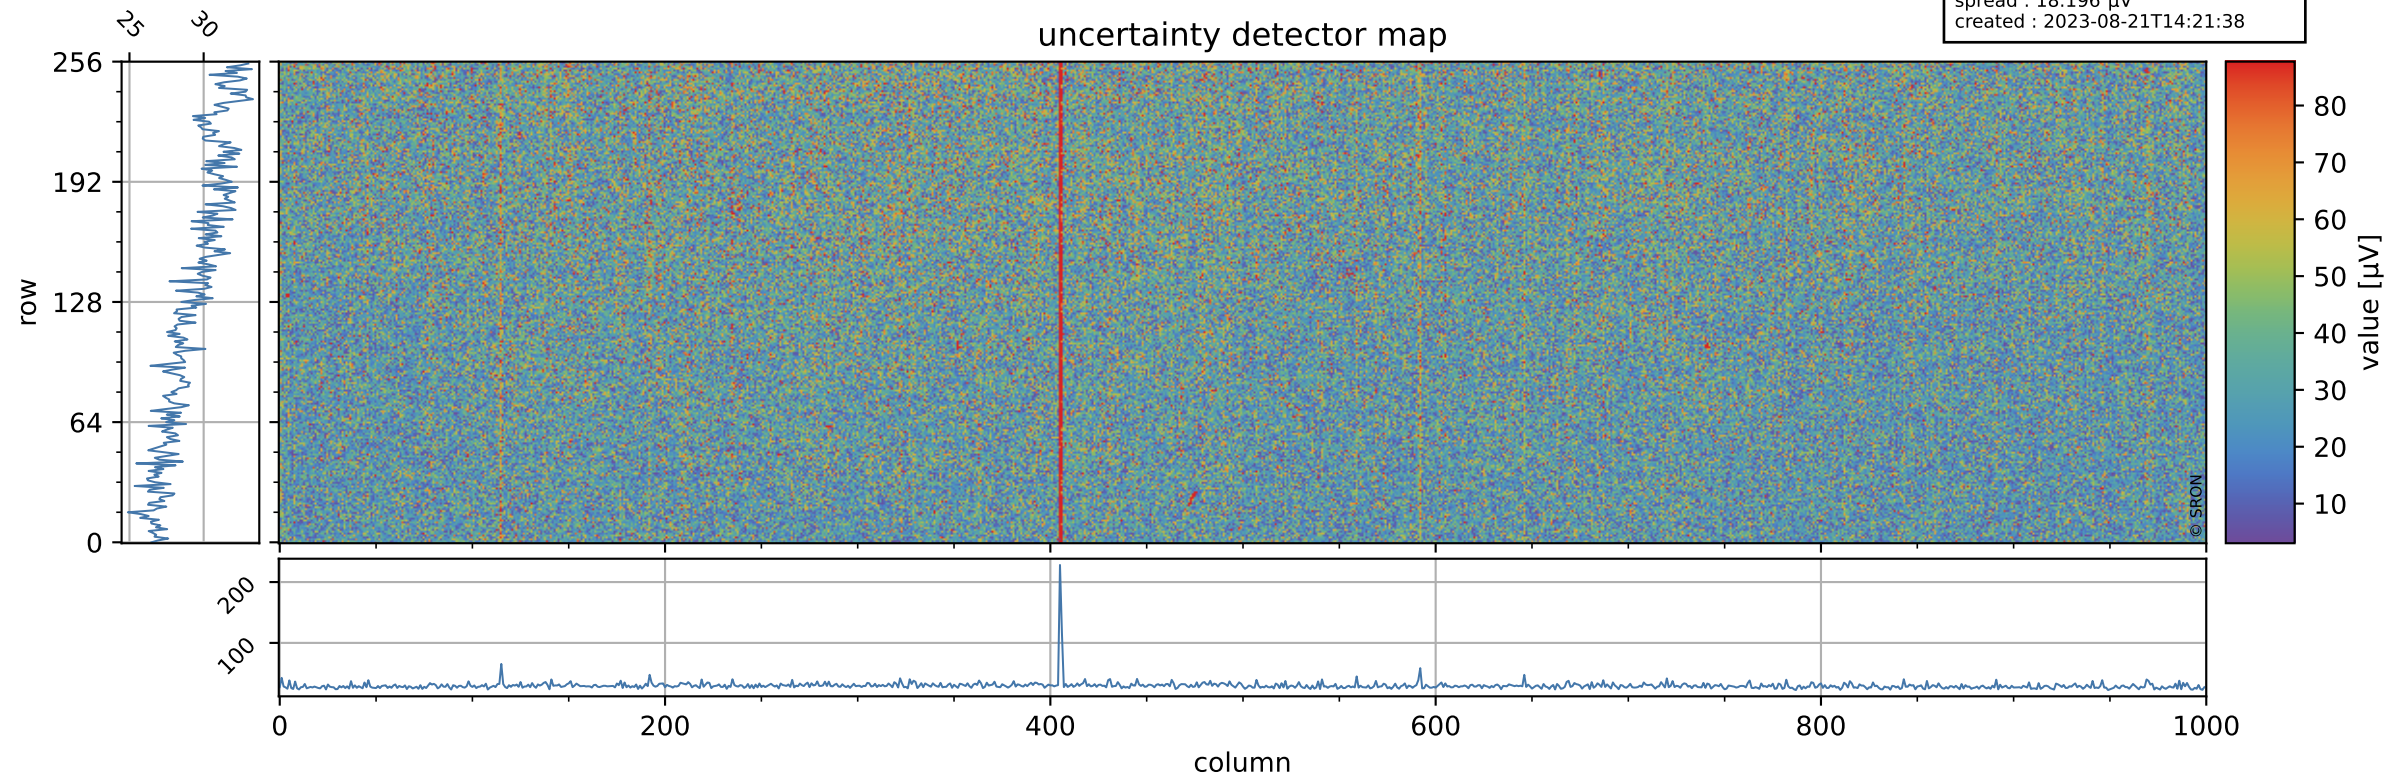

Tropomi SWIR offset (official)

orbits : 19 in [6667, 6712]
coverage : 2019-01-26 / 2019-01-29
median : 0.52598 V
spread : 0.03592 V
created : 2023-08-21T14:21:37

value detector map

Tropomi SWIR offset (official)

orbits : 19 in [6667, 6712]
coverage : 2019-01-26 / 2019-01-29
median : 29.962 μV
spread : 18.196 μV
created : 2023-08-21T14:21:38

Tropomi SWIR offset (official)

value compared with SWIR offset CKD

orbits : 19 in [6667, 6712]
coverage : 2019-01-26 / 2019-01-29
median : -0.043977 mV
spread : 0.32776 mV
created : 2023-08-21T14:21:38

Tropomi SWIR offset (official) ground-tracks of Sentinel-5P

orbits : 19 in [6667, 6712]
coverage : 2019-01-26 / 2019-01-29
created : 2023-08-21T14:21:38

Tropomi SWIR offset (official)

orbits : [2827, 6712]
coverage : 2018-04-30 / 2019-01-29
created : 2023-08-21T14:21:38

trend of detector median & temperatures