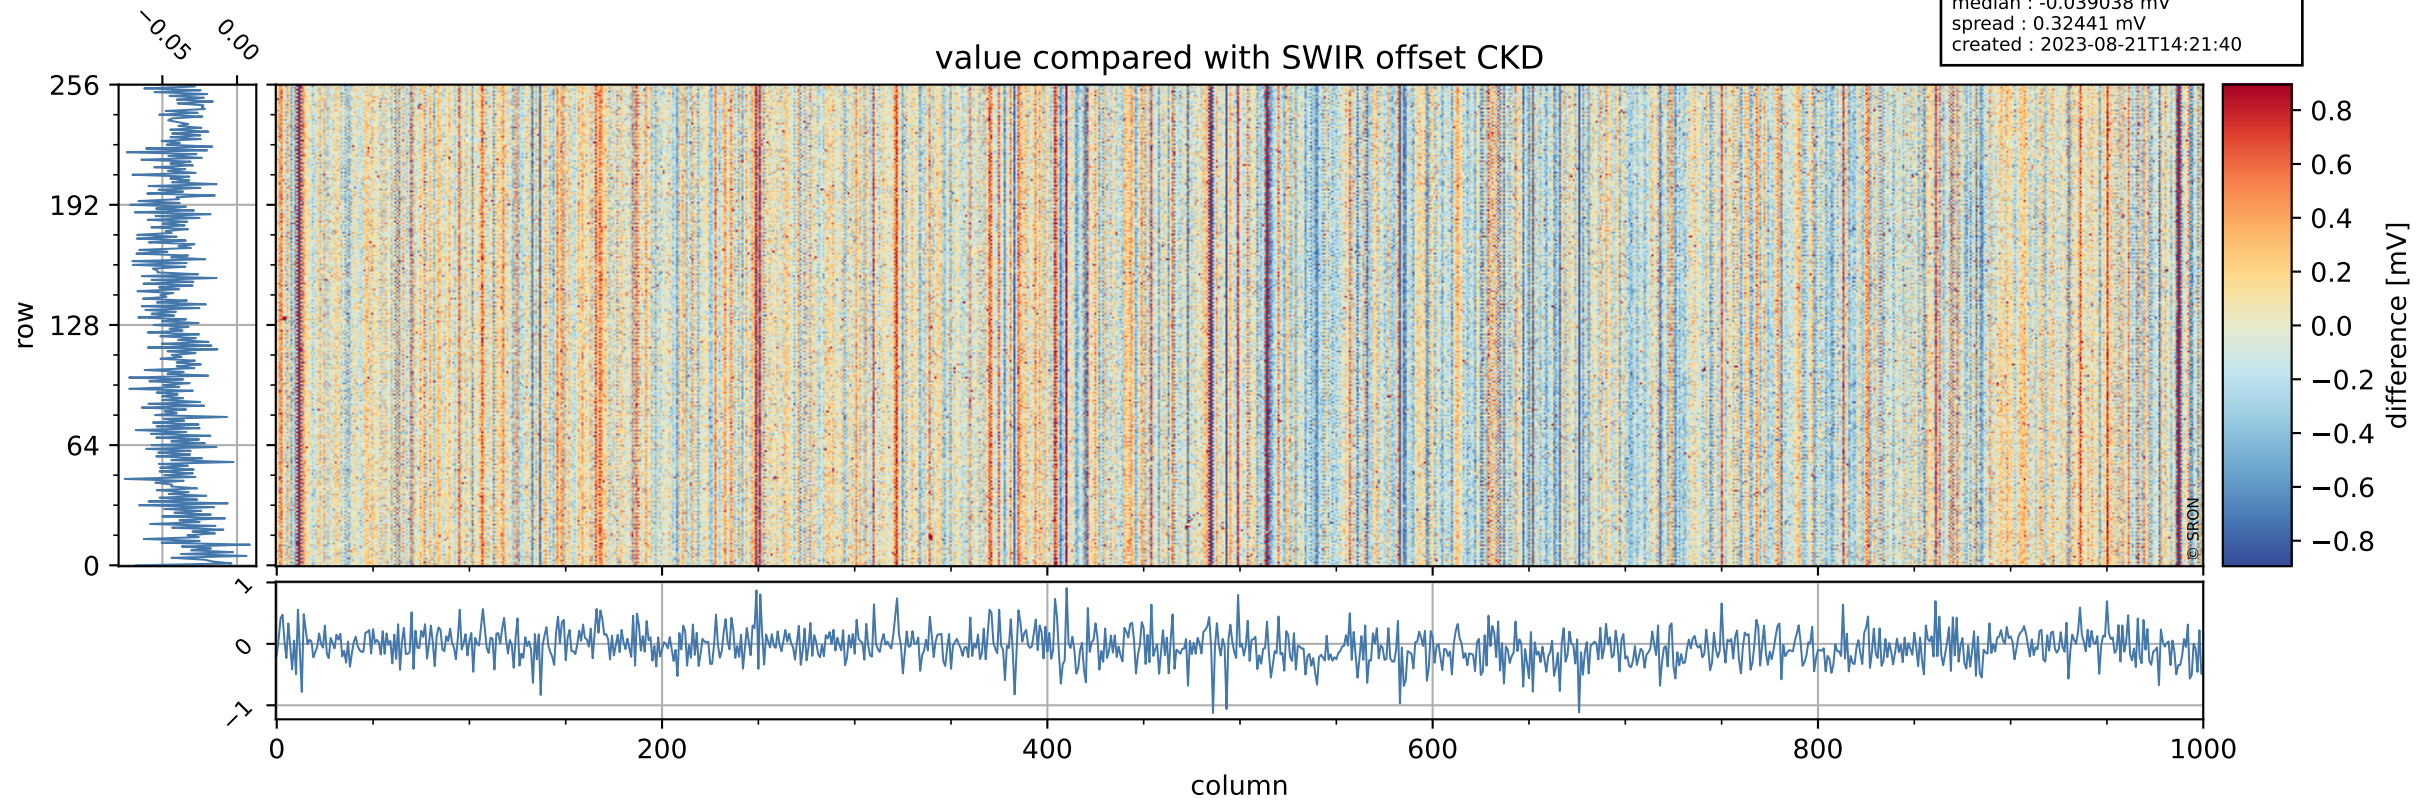

Tropomi SWIR offset (official)

orbits : 20 in [6682, 6727]
coverage : 2019-01-27 / 2019-01-30
median : 0.52598 V
spread : 0.035916 V
created : 2023-08-21T14:21:39

value detector map

Tropomi SWIR offset (official)

orbits : 20 in [6682, 6727]
coverage : 2019-01-27 / 2019-01-30
median : 29.863 μV
spread : 18.224 μV
created : 2023-08-21T14:21:40

Tropomi SWIR offset (official)

orbits : 20 in [6682, 6727]
coverage : 2019-01-27 / 2019-01-30
median : -0.039038 mV
spread : 0.32441 mV
created : 2023-08-21T14:21:40

value compared with SWIR offset CKD

Tropomi SWIR offset (official) ground-tracks of Sentinel-5P

orbits : 20 in [6682, 6727]
coverage : 2019-01-27 / 2019-01-30
created : 2023-08-21T14:21:40

Tropomi SWIR offset (official)

orbits : [2827, 6727]
coverage : 2018-04-30 / 2019-01-30
created : 2023-08-21T14:21:41

trend of detector median & temperatures