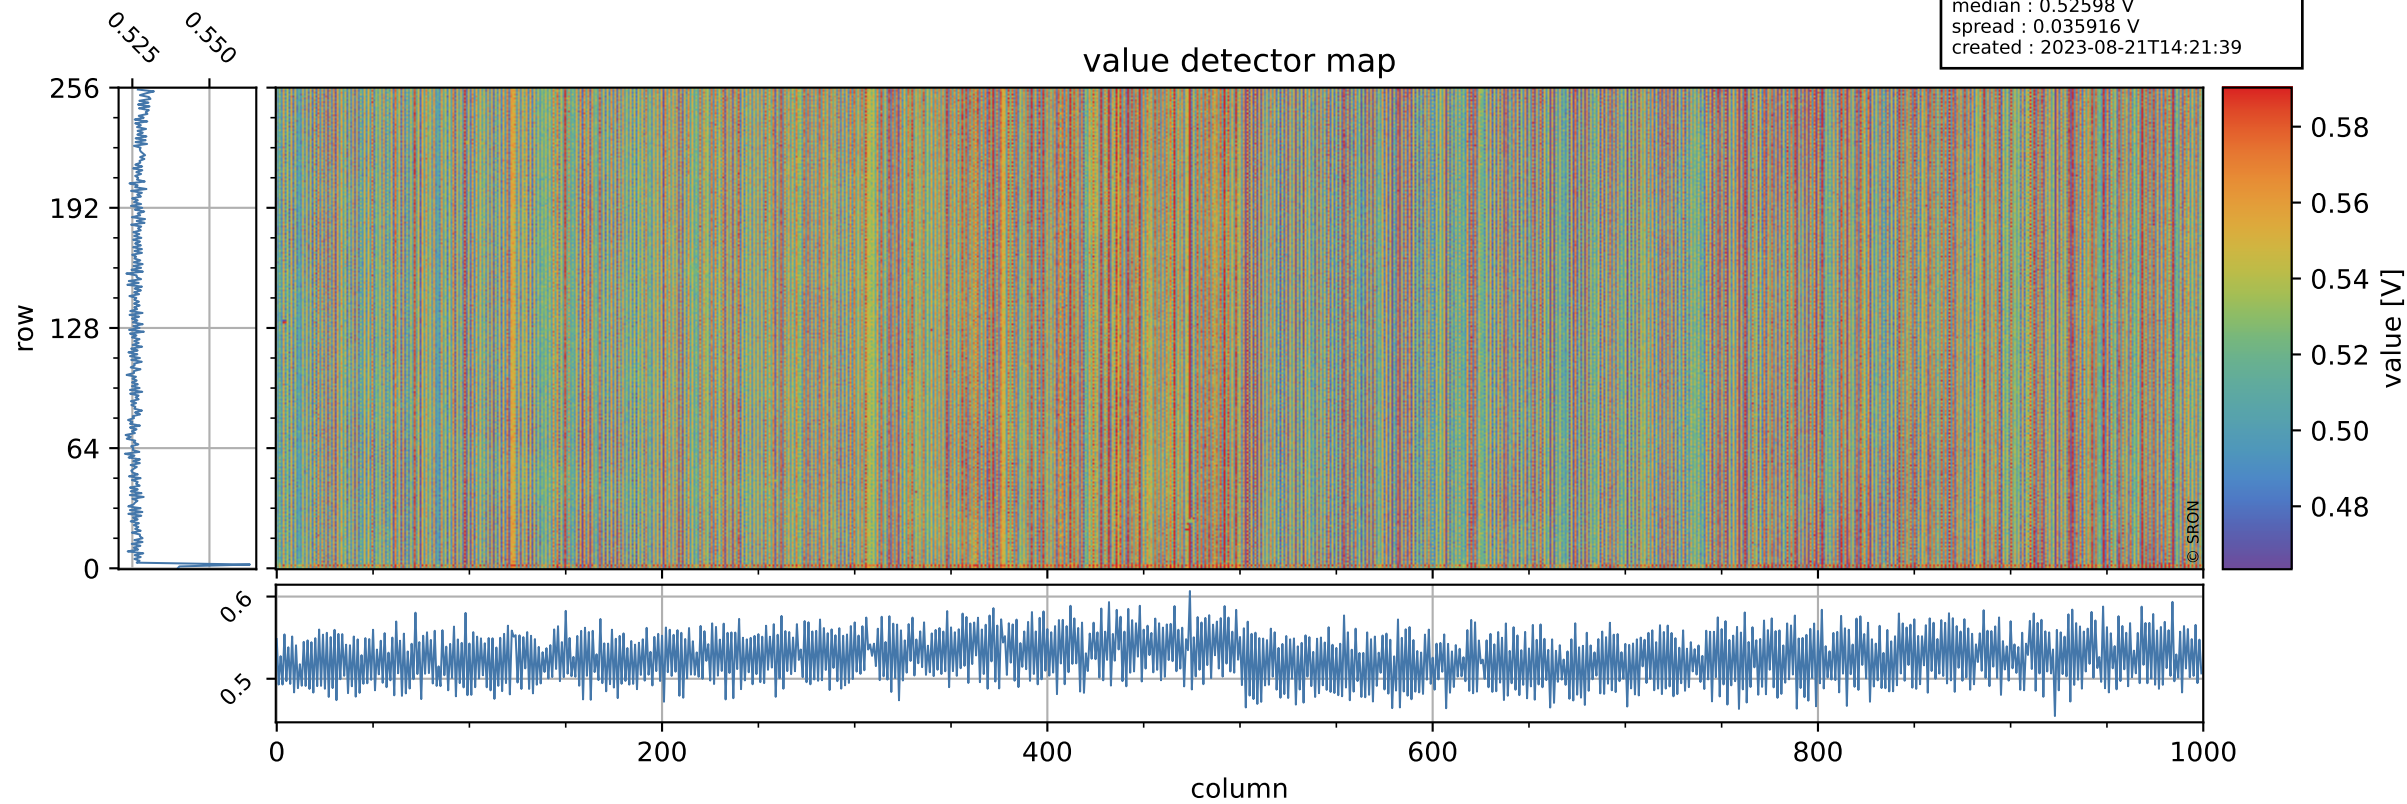

Tropomi SWIR offset (official)

orbits : 20 in [6682, 6727]
coverage : 2019-01-27 / 2019-01-30
median : 0.52598 V
spread : 0.035916 V
created : 2023-08-21T14:21:39

value detector map

Tropomi SWIR offset (official)

orbits : 20 in [6682, 6727]
coverage : 2019-01-27 / 2019-01-30
median : 29.863 μV
spread : 18.224 μV
created : 2023-08-21T14:21:40

Tropomi SWIR offset (official)

orbits : 20 in [6682, 6727]
coverage : 2019-01-27 / 2019-01-30
median : -0.039038 mV
spread : 0.32441 mV
created : 2023-08-21T14:21:40

value compared with SWIR offset CKD

Tropomi SWIR offset (official) ground-tracks of Sentinel-5P

orbits : 20 in [6682, 6727]
coverage : 2019-01-27 / 2019-01-30
created : 2023-08-21T14:21:40

Tropomi SWIR offset (official)

orbits : [2827, 6727]
coverage : 2018-04-30 / 2019-01-30
created : 2023-08-21T14:21:41

trend of detector median & temperatures