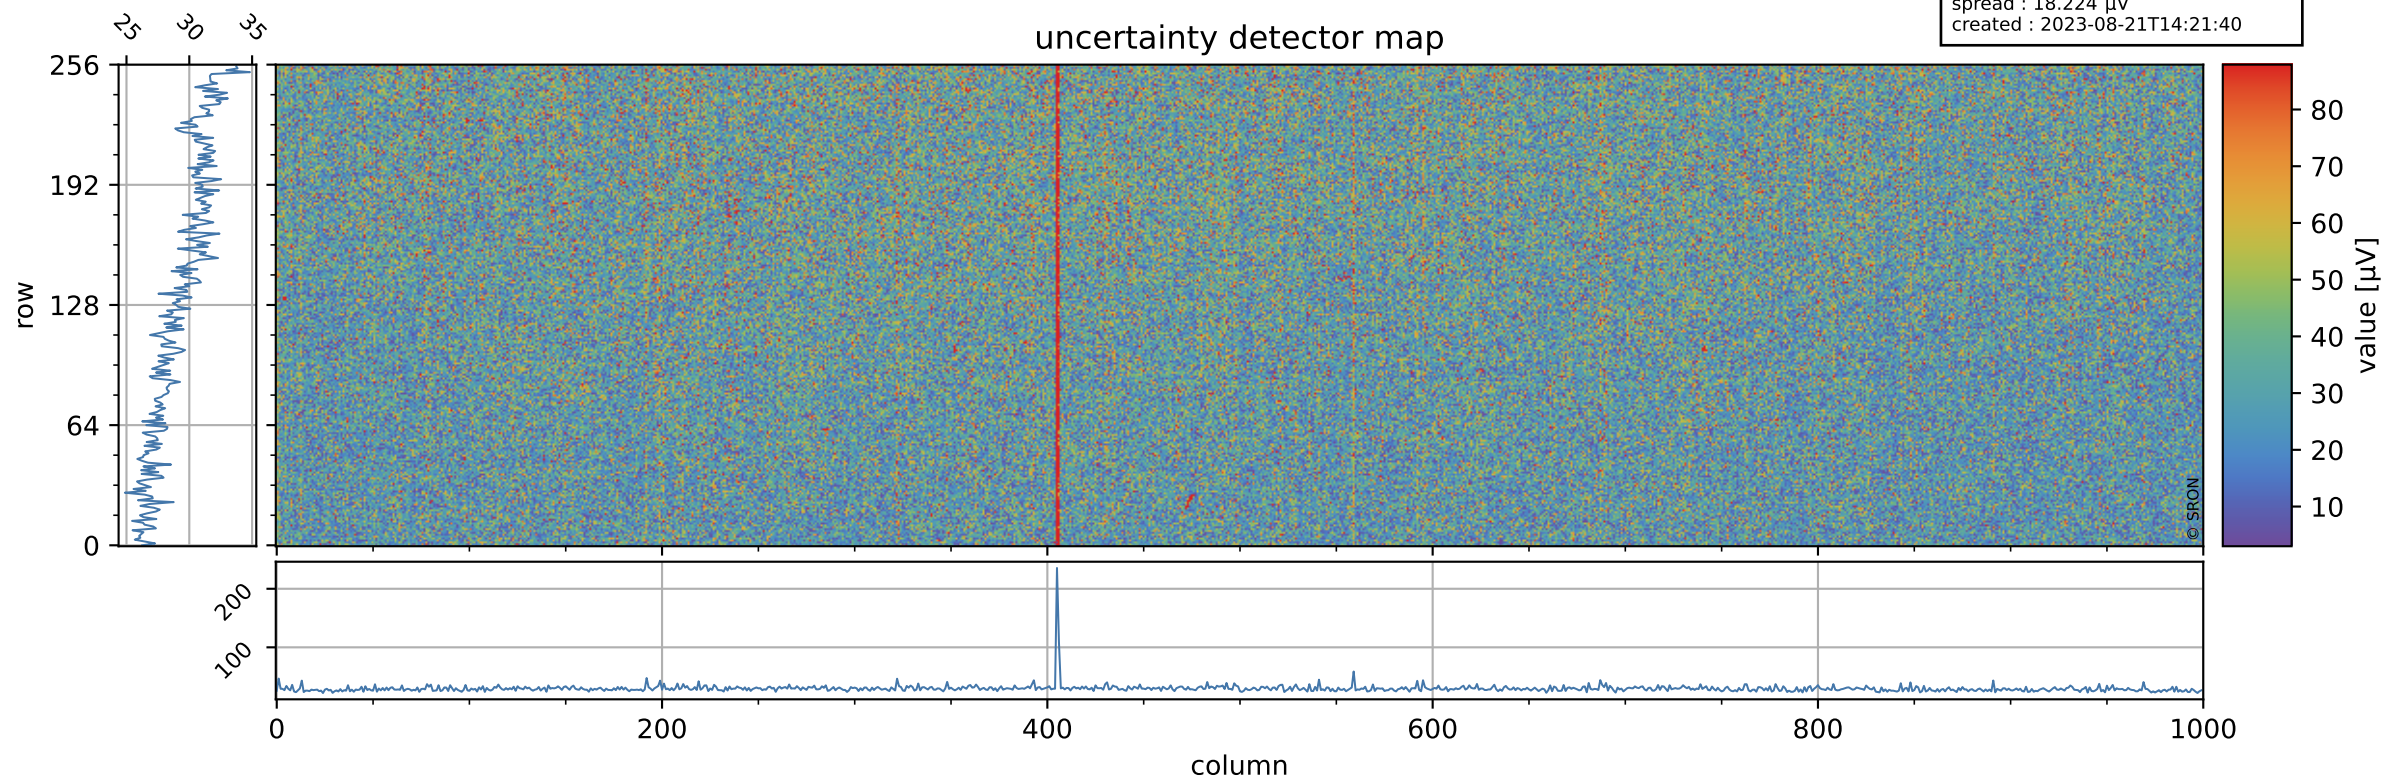

Tropomi SWIR offset (official)

orbits : 20 in [6682, 6727]
coverage : 2019-01-27 / 2019-01-30
median : 0.52598 V
spread : 0.035916 V
created : 2023-08-21T14:21:39

value detector map

Tropomi SWIR offset (official)

orbits : 20 in [6682, 6727]
coverage : 2019-01-27 / 2019-01-30
median : 29.863 μV
spread : 18.224 μV
created : 2023-08-21T14:21:40

Tropomi SWIR offset (official)

orbits : 20 in [6682, 6727]
coverage : 2019-01-27 / 2019-01-30
median : -0.039038 mV
spread : 0.32441 mV
created : 2023-08-21T14:21:40

value compared with SWIR offset CKD

Tropomi SWIR offset (official) ground-tracks of Sentinel-5P

orbits : 20 in [6682, 6727]
coverage : 2019-01-27 / 2019-01-30
created : 2023-08-21T14:21:40

Tropomi SWIR offset (official)

orbits : [2827, 6727]
coverage : 2018-04-30 / 2019-01-30
created : 2023-08-21T14:21:41

trend of detector median & temperatures