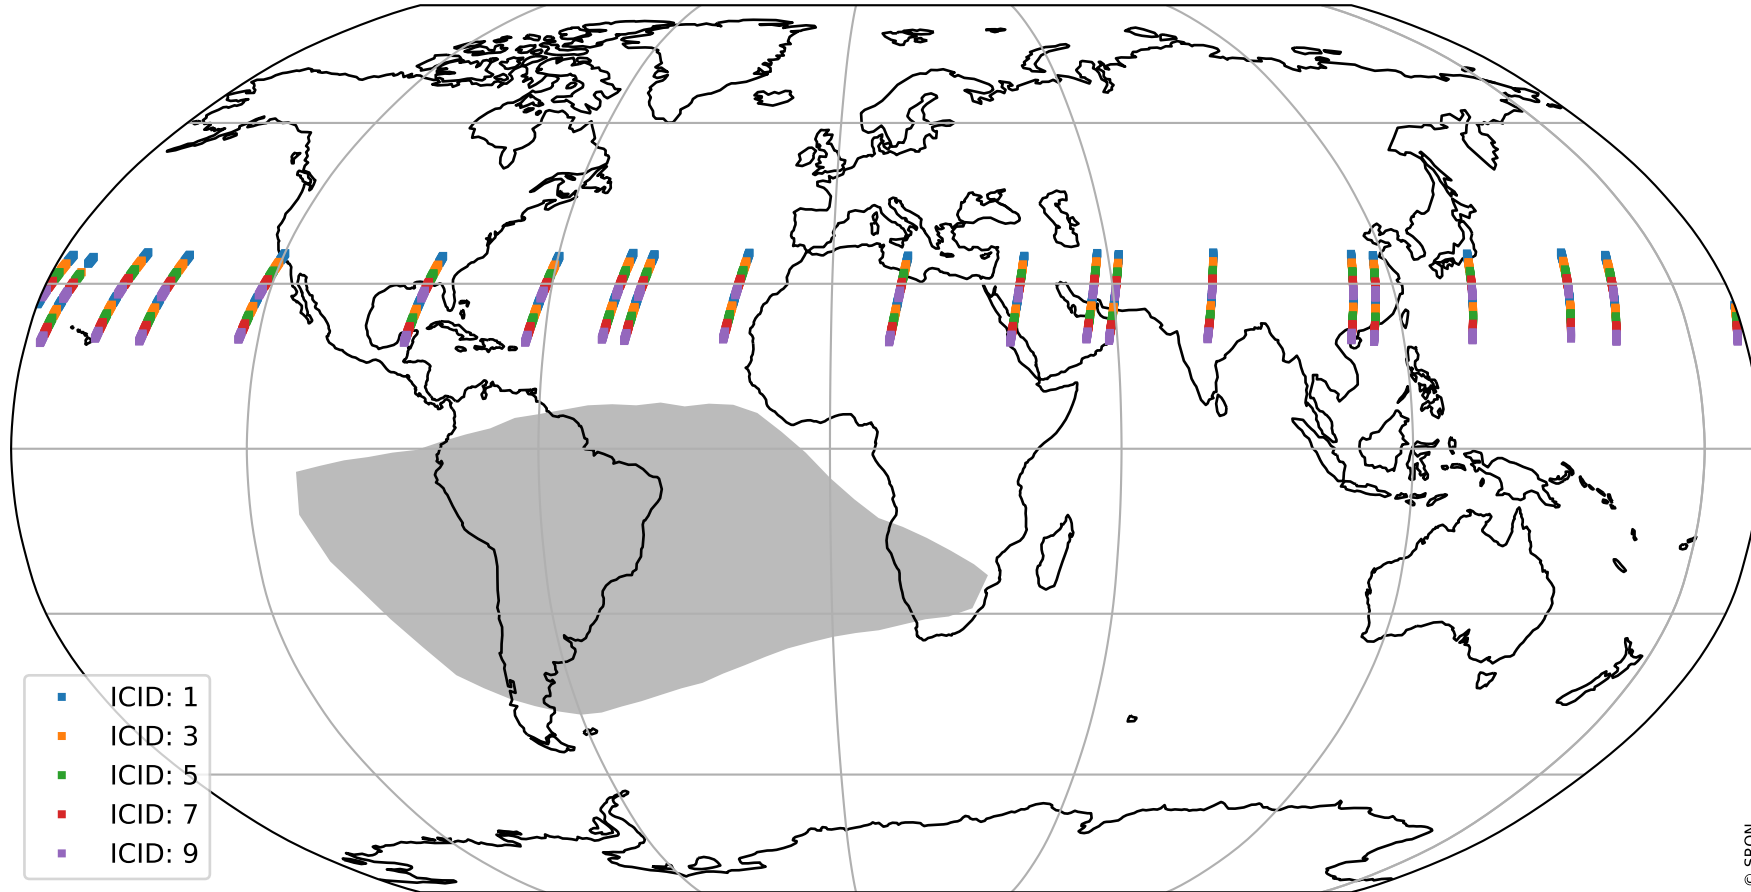

Tropomi SWIR offset (official)

orbits : 20 in [6682, 6727]
coverage : 2019-01-27 / 2019-01-30
median : 0.52598 V
spread : 0.035916 V
created : 2023-08-21T14:21:39

value detector map

Tropomi SWIR offset (official)

orbits : 20 in [6682, 6727]
coverage : 2019-01-27 / 2019-01-30
median : 29.863 μV
spread : 18.224 μV
created : 2023-08-21T14:21:40

Tropomi SWIR offset (official)

orbits : 20 in [6682, 6727]
coverage : 2019-01-27 / 2019-01-30
median : -0.039038 mV
spread : 0.32441 mV
created : 2023-08-21T14:21:40

value compared with SWIR offset CKD

Tropomi SWIR offset (official) ground-tracks of Sentinel-5P

orbits : 20 in [6682, 6727]
coverage : 2019-01-27 / 2019-01-30
created : 2023-08-21T14:21:40

Tropomi SWIR offset (official)

orbits : [2827, 6727]
coverage : 2018-04-30 / 2019-01-30
created : 2023-08-21T14:21:41

trend of detector median & temperatures