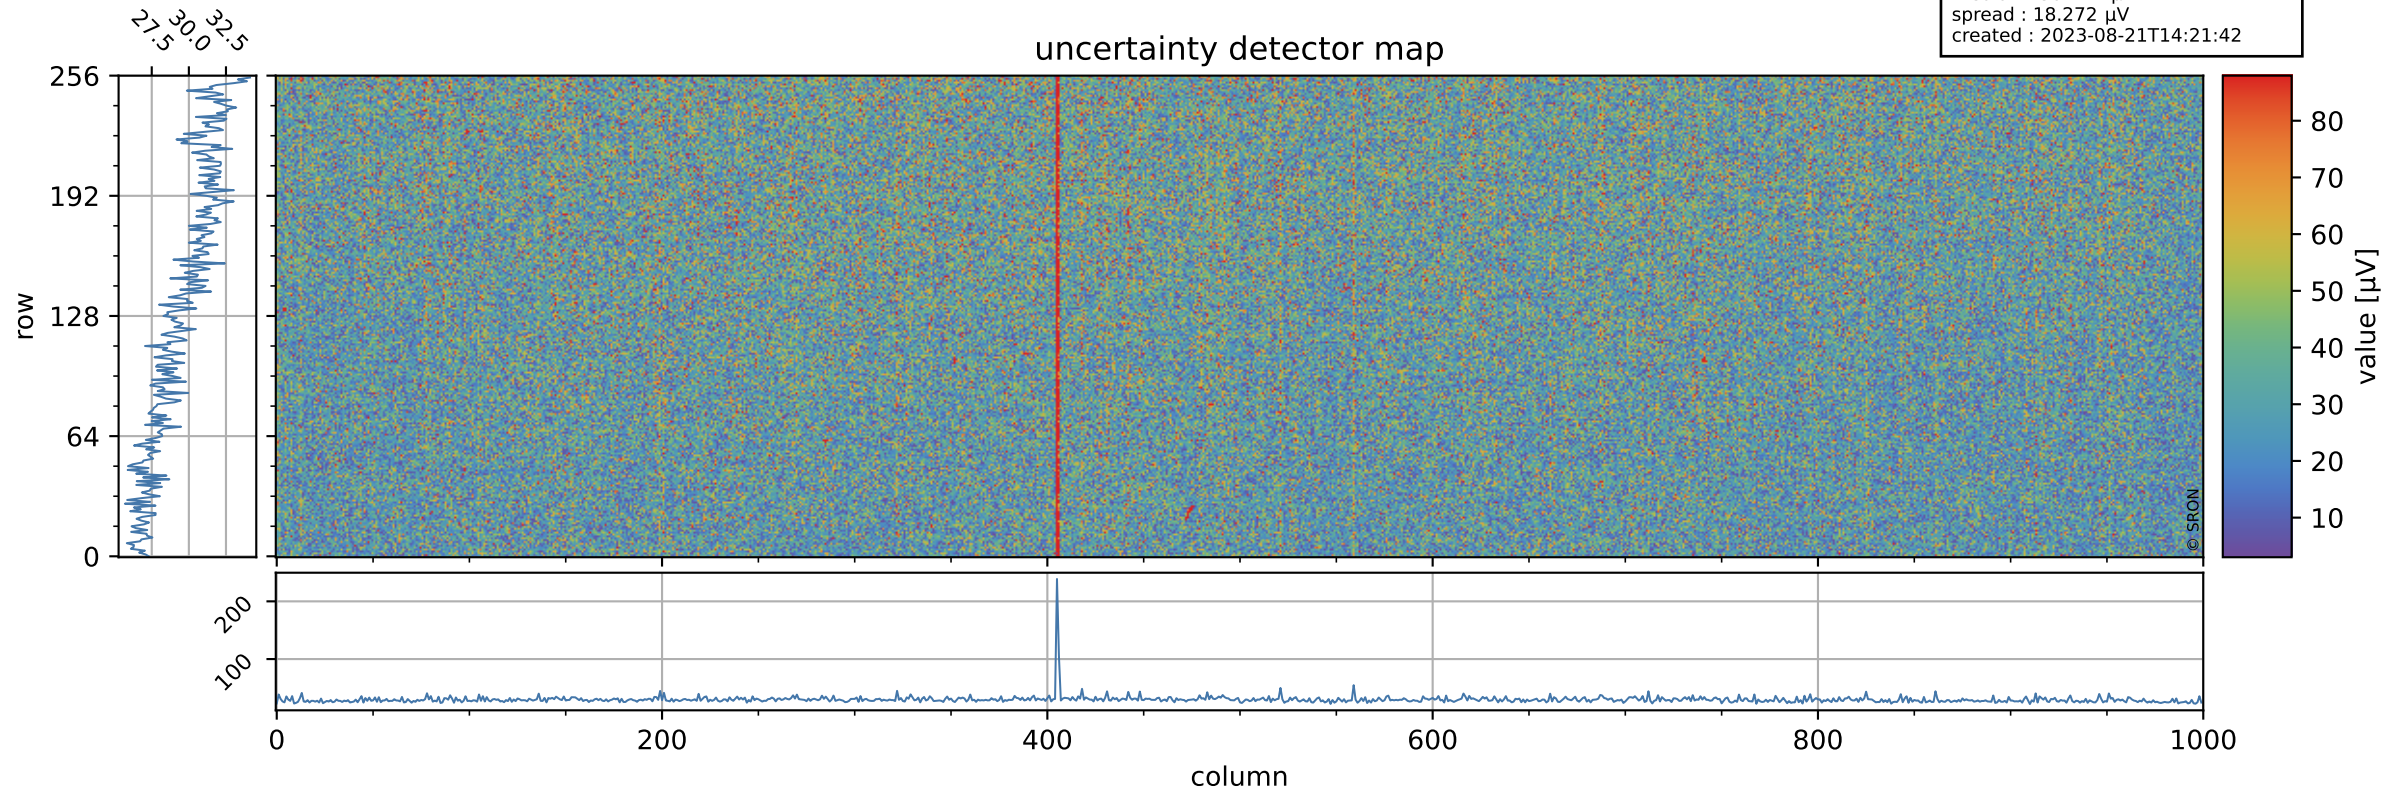

Tropomi SWIR offset (official)

orbits : 19 in [6697, 6742]
coverage : 2019-01-28 / 2019-01-31
median : 0.52598 V
spread : 0.035915 V
created : 2023-08-21T14:21:41

value detector map

Tropomi SWIR offset (official)

orbits : 19 in [6697, 6742]
coverage : 2019-01-28 / 2019-01-31
median : 30.121 μV
spread : 18.272 μV
created : 2023-08-21T14:21:42

Tropomi SWIR offset (official)

orbits : 19 in [6697, 6742]
coverage : 2019-01-28 / 2019-01-31
median : -0.039623 mV
spread : 0.32235 mV
created : 2023-08-21T14:21:42

value compared with SWIR offset CKD

Tropomi SWIR offset (official) ground-tracks of Sentinel-5P

orbits : 19 in [6697, 6742]
coverage : 2019-01-28 / 2019-01-31
created : 2023-08-21T14:21:42

Tropomi SWIR offset (official)

orbits : [2827, 6742]
coverage : 2018-04-30 / 2019-01-31
created : 2023-08-21T14:21:42

trend of detector median & temperatures