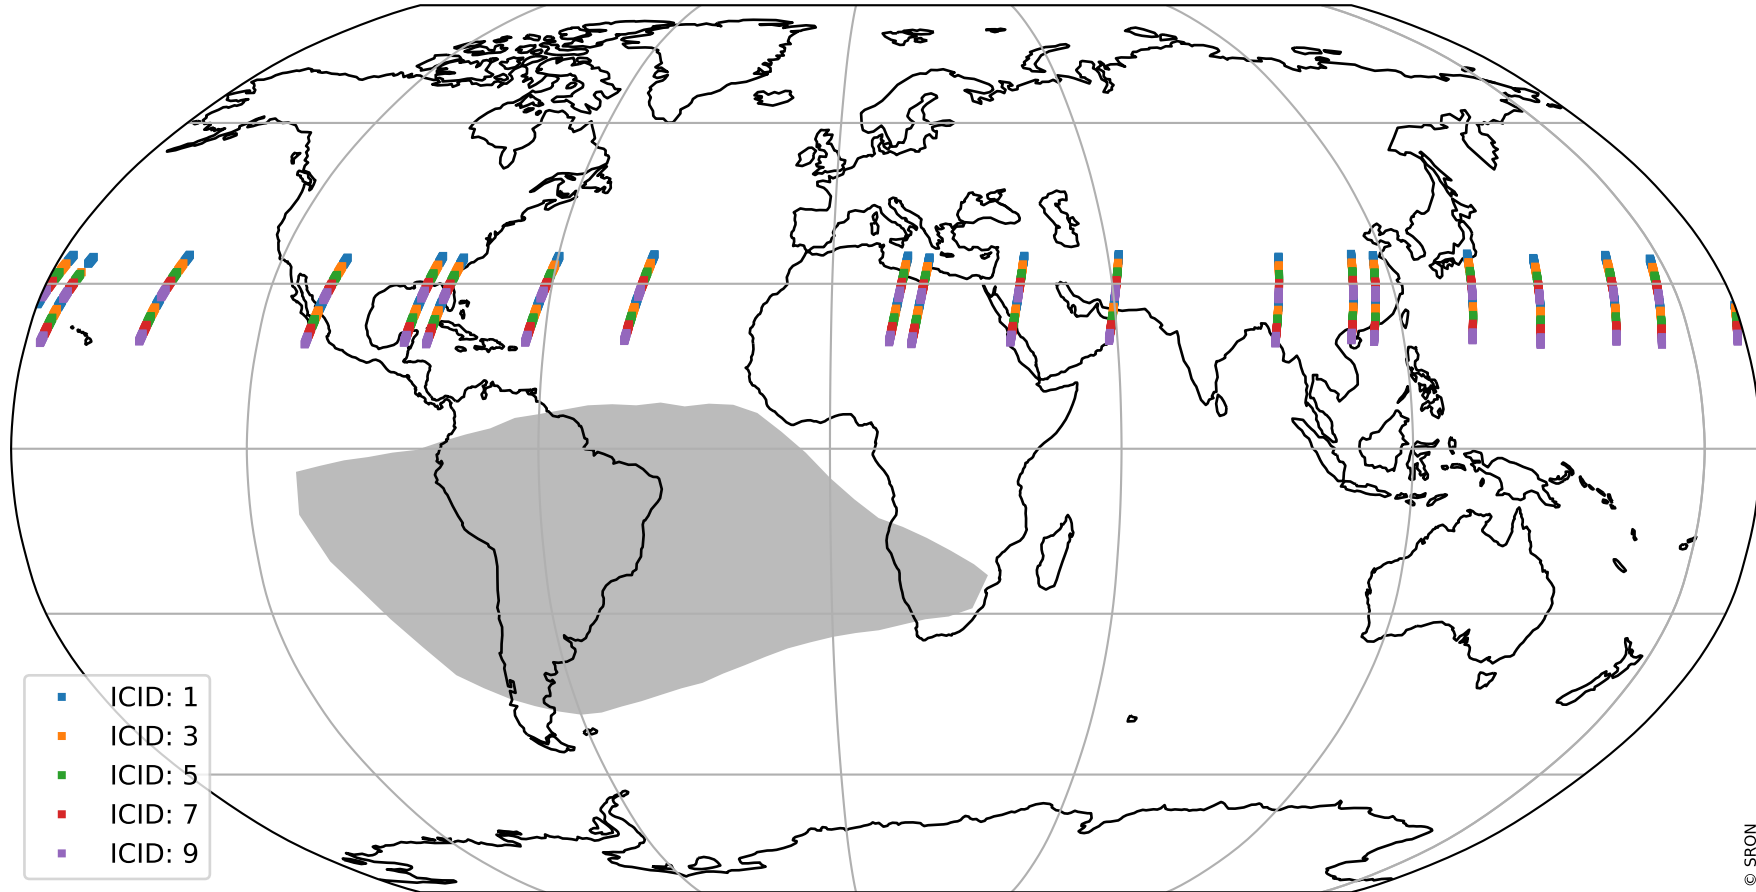

Tropomi SWIR offset (official)

orbits : 19 in [6697, 6742]
coverage : 2019-01-28 / 2019-01-31
median : 0.52598 V
spread : 0.035915 V
created : 2023-08-21T14:21:41

value detector map

Tropomi SWIR offset (official)

orbits : 19 in [6697, 6742]
coverage : 2019-01-28 / 2019-01-31
median : 30.121 μV
spread : 18.272 μV
created : 2023-08-21T14:21:42

Tropomi SWIR offset (official)

orbits : 19 in [6697, 6742]
coverage : 2019-01-28 / 2019-01-31
median : -0.039623 mV
spread : 0.32235 mV
created : 2023-08-21T14:21:42

value compared with SWIR offset CKD

Tropomi SWIR offset (official) ground-tracks of Sentinel-5P

orbits : 19 in [6697, 6742]
coverage : 2019-01-28 / 2019-01-31
created : 2023-08-21T14:21:42

Tropomi SWIR offset (official)

orbits : [2827, 6742]
coverage : 2018-04-30 / 2019-01-31
created : 2023-08-21T14:21:42

trend of detector median & temperatures