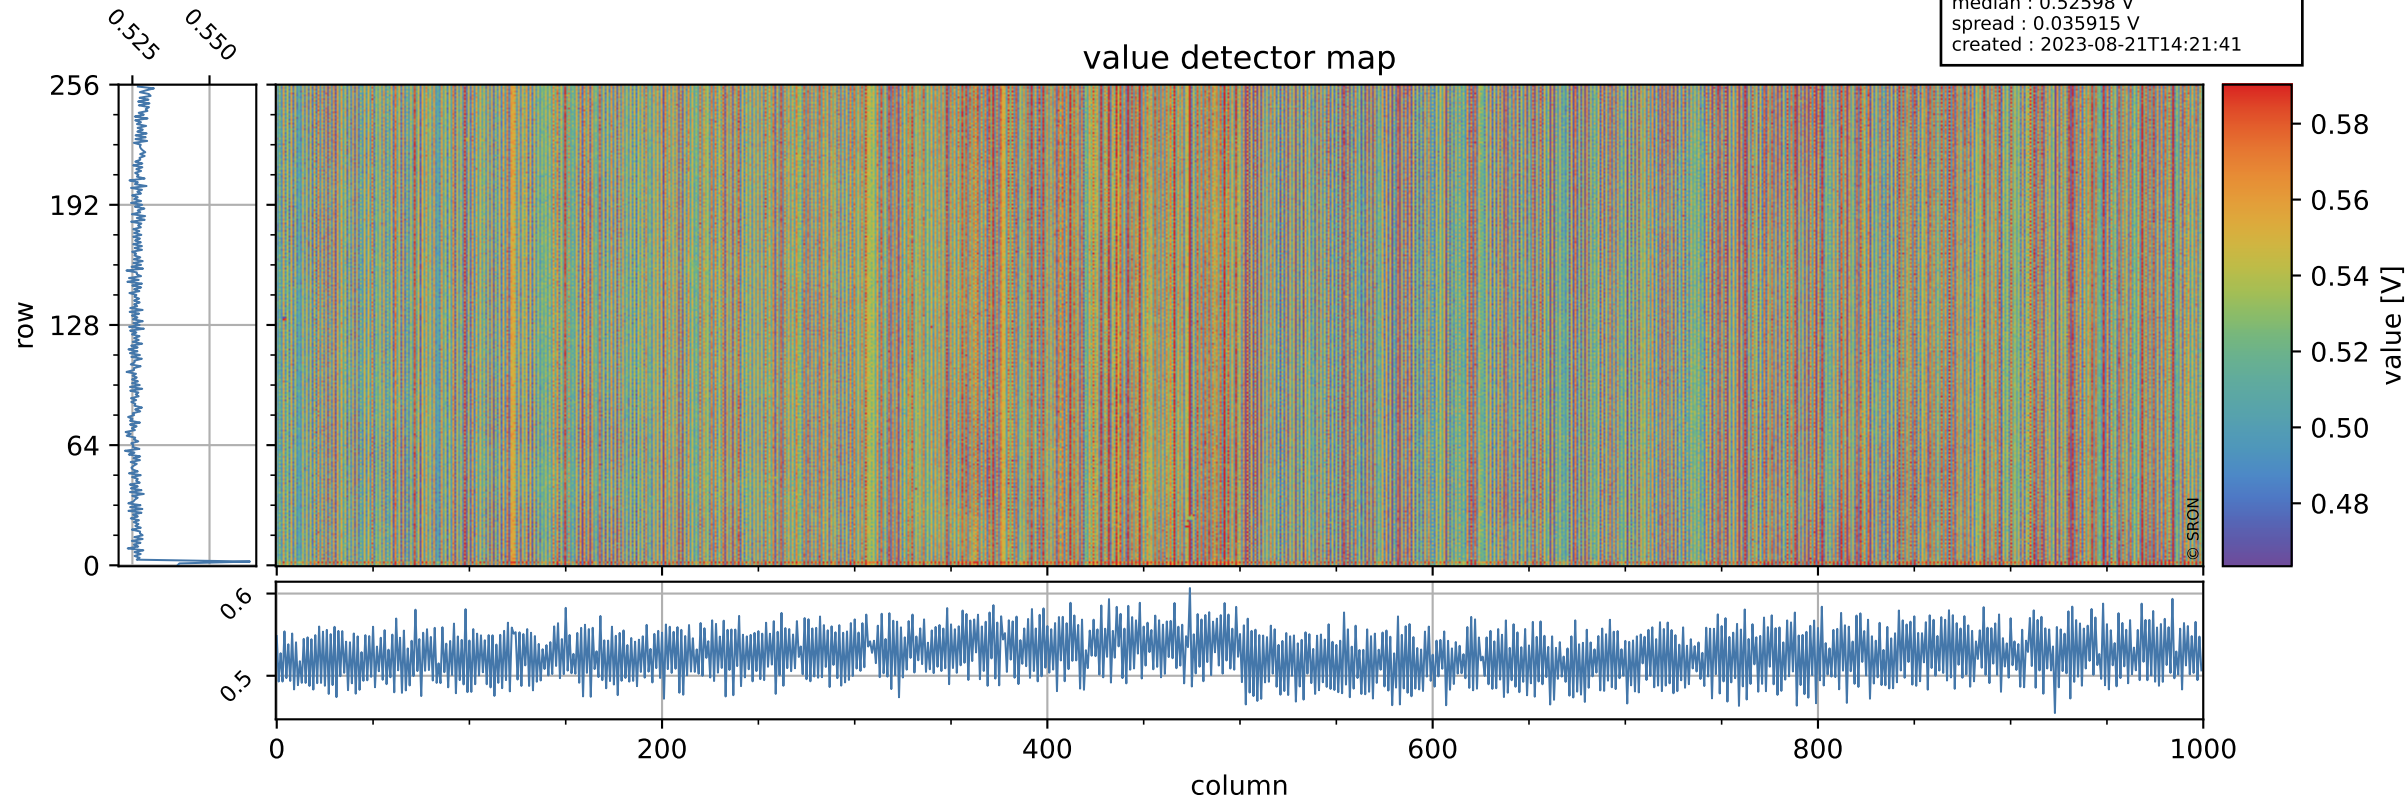

Tropomi SWIR offset (official)

orbits : 19 in [6697, 6742]
coverage : 2019-01-28 / 2019-01-31
median : 0.52598 V
spread : 0.035915 V
created : 2023-08-21T14:21:41

value detector map

Tropomi SWIR offset (official)

orbits : 19 in [6697, 6742]
coverage : 2019-01-28 / 2019-01-31
median : 30.121 μV
spread : 18.272 μV
created : 2023-08-21T14:21:42

Tropomi SWIR offset (official)

orbits : 19 in [6697, 6742]
coverage : 2019-01-28 / 2019-01-31
median : -0.039623 mV
spread : 0.32235 mV
created : 2023-08-21T14:21:42

value compared with SWIR offset CKD

Tropomi SWIR offset (official) ground-tracks of Sentinel-5P

orbits : 19 in [6697, 6742]
coverage : 2019-01-28 / 2019-01-31
created : 2023-08-21T14:21:42

Tropomi SWIR offset (official)

orbits : [2827, 6742]
coverage : 2018-04-30 / 2019-01-31
created : 2023-08-21T14:21:42

trend of detector median & temperatures