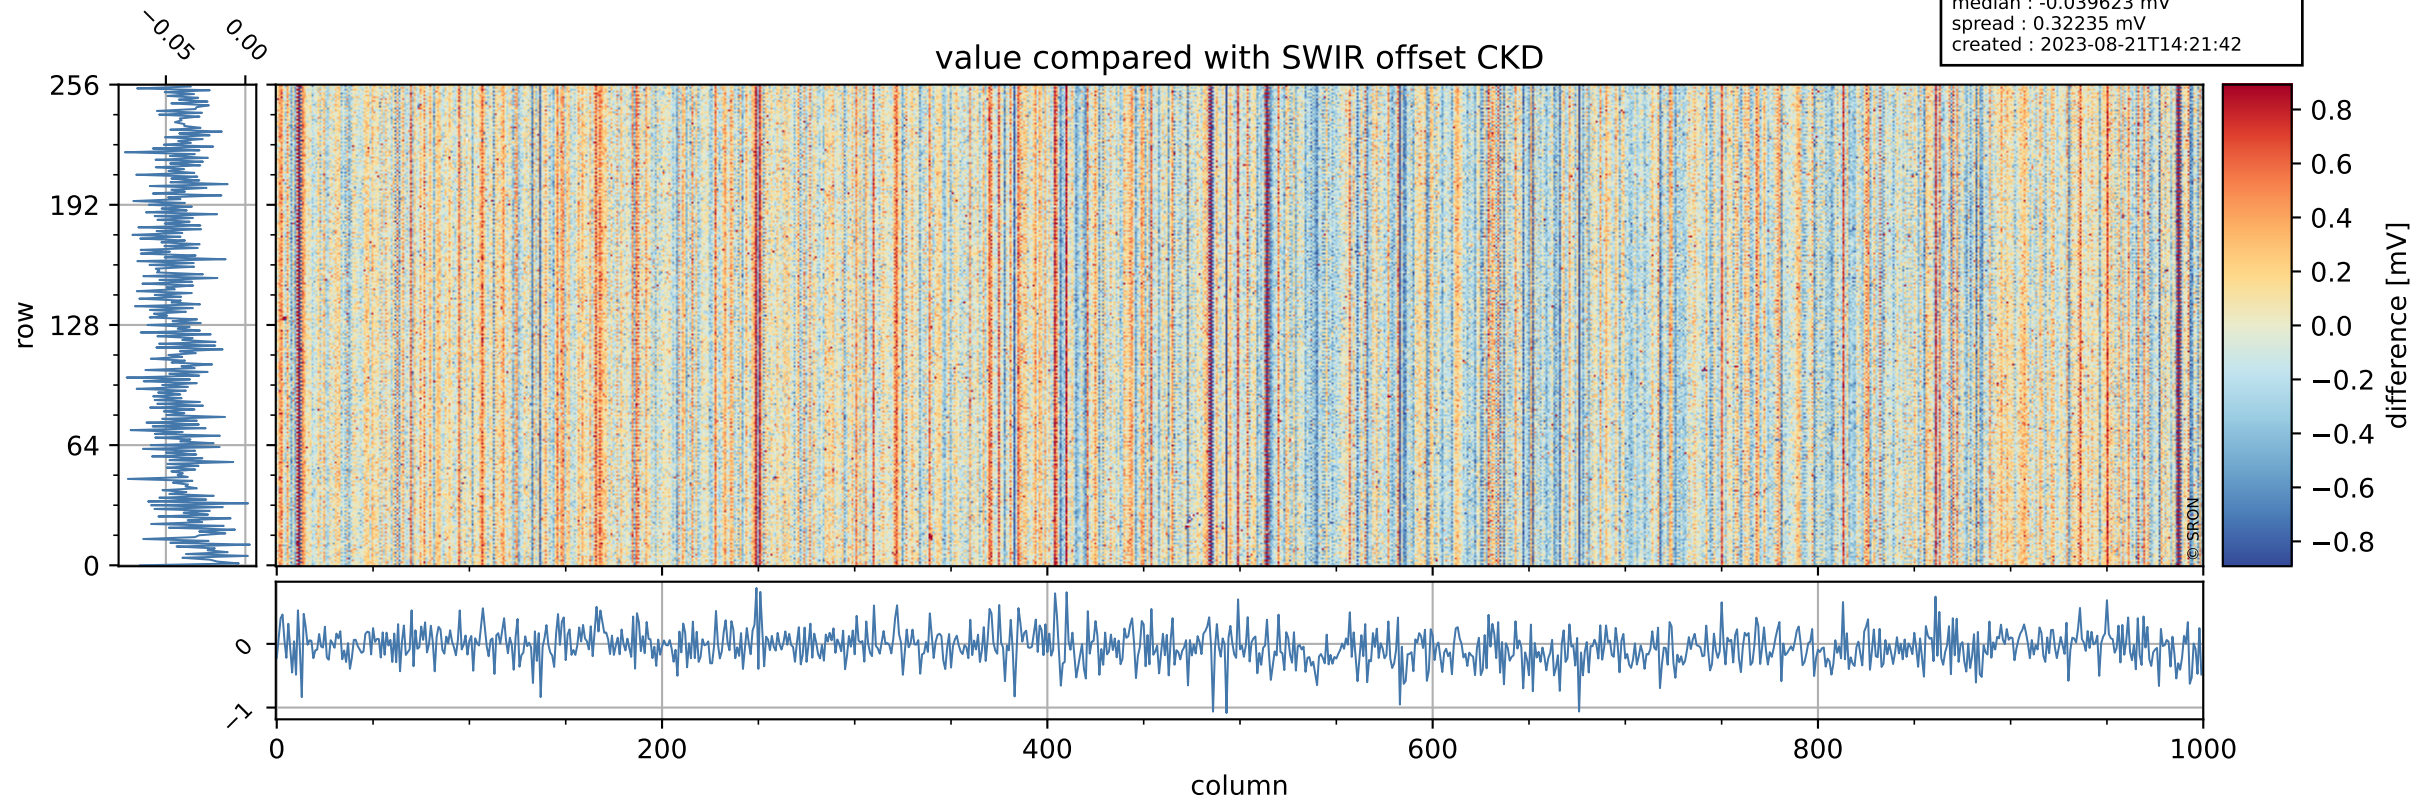

Tropomi SWIR offset (official)

orbits : 19 in [6697, 6742]
coverage : 2019-01-28 / 2019-01-31
median : 0.52598 V
spread : 0.035915 V
created : 2023-08-21T14:21:41

value detector map

Tropomi SWIR offset (official)

orbits : 19 in [6697, 6742]
coverage : 2019-01-28 / 2019-01-31
median : 30.121 μV
spread : 18.272 μV
created : 2023-08-21T14:21:42

Tropomi SWIR offset (official)

orbits : 19 in [6697, 6742]
coverage : 2019-01-28 / 2019-01-31
median : -0.039623 mV
spread : 0.32235 mV
created : 2023-08-21T14:21:42

value compared with SWIR offset CKD

Tropomi SWIR offset (official) ground-tracks of Sentinel-5P

orbits : 19 in [6697, 6742]
coverage : 2019-01-28 / 2019-01-31
created : 2023-08-21T14:21:42

Tropomi SWIR offset (official)

orbits : [2827, 6742]
coverage : 2018-04-30 / 2019-01-31
created : 2023-08-21T14:21:42

trend of detector median & temperatures