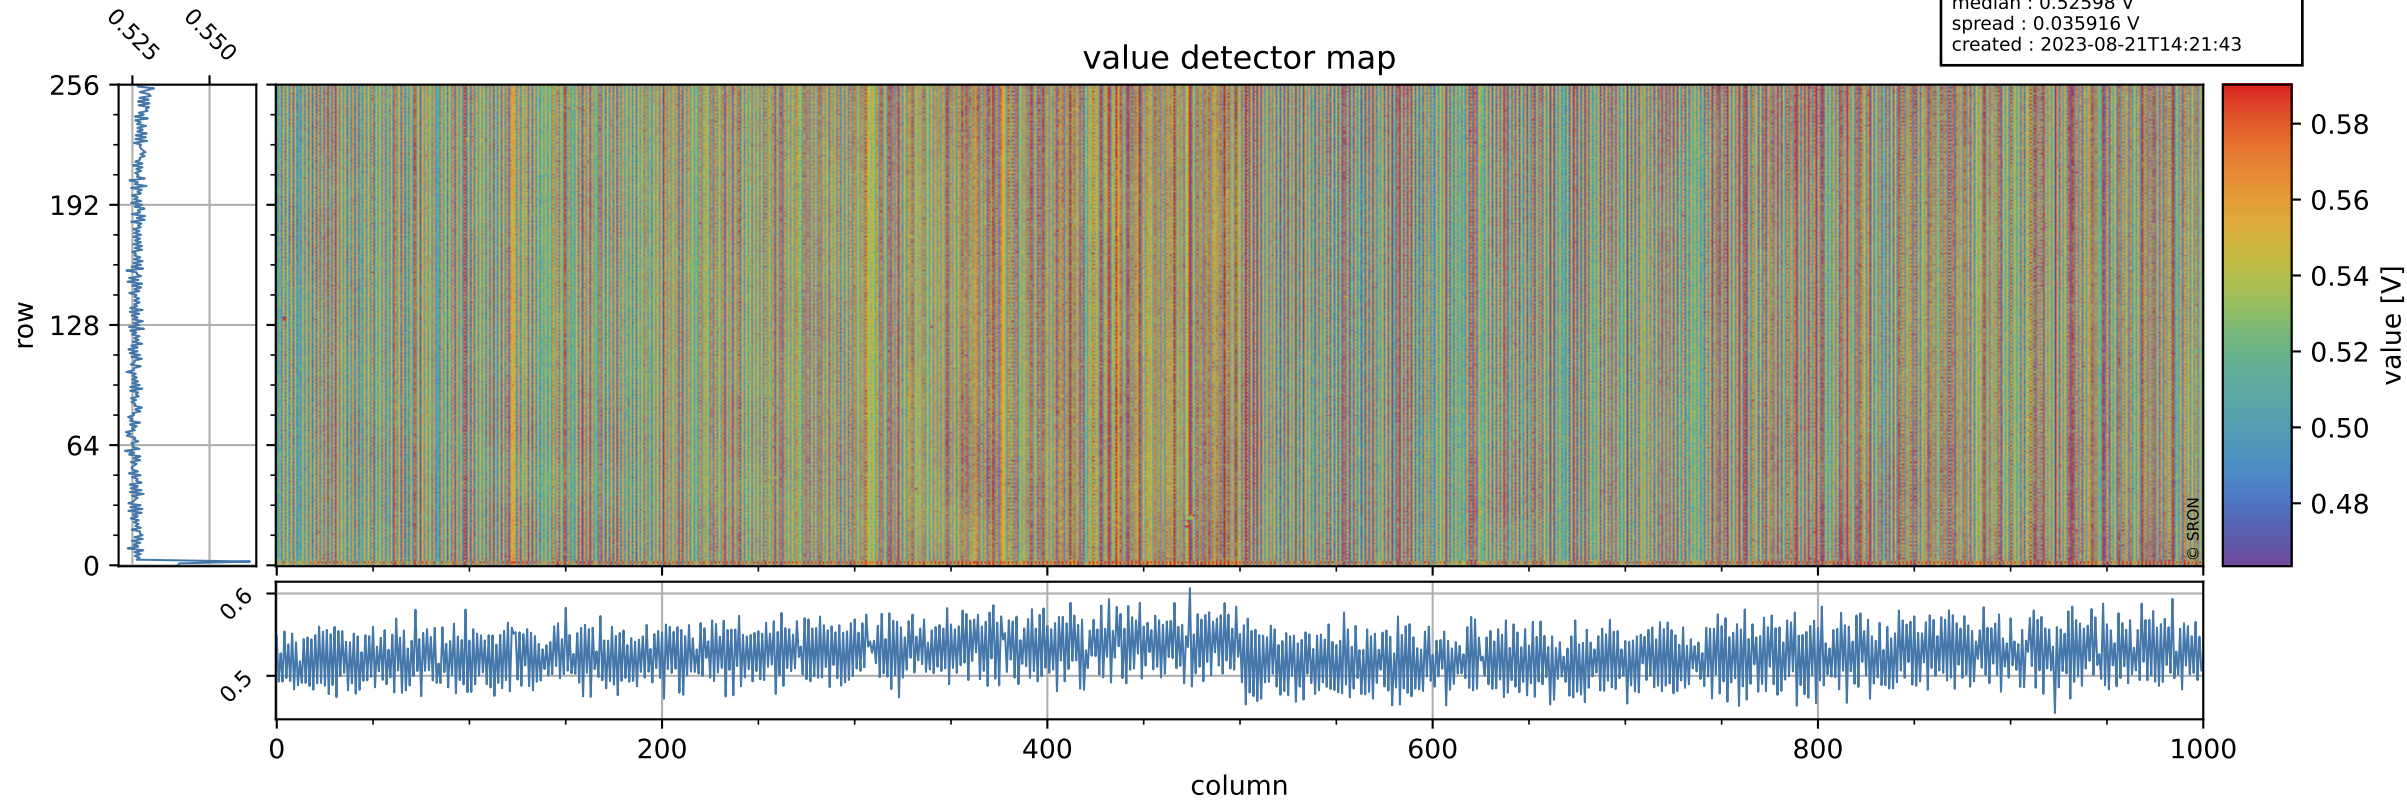

Tropomi SWIR offset (official)

orbits : 20 in [6712, 6757]
coverage : 2019-01-29 / 2019-02-01
median : 0.52598 V
spread : 0.035916 V
created : 2023-08-21T14:21:43

value detector map

Tropomi SWIR offset (official)

orbits : 20 in [6712, 6757]
coverage : 2019-01-29 / 2019-02-01
median : 30.096 μV
spread : 18.388 μV
created : 2023-08-21T14:21:44

Tropomi SWIR offset (official)

orbits : 20 in [6712, 6757]
coverage : 2019-01-29 / 2019-02-01
median : -0.04392 mV
spread : 0.32016 mV
created : 2023-08-21T14:21:44

value compared with SWIR offset CKD

Tropomi SWIR offset (official) ground-tracks of Sentinel-5P

orbits : 20 in [6712, 6757]
coverage : 2019-01-29 / 2019-02-01
created : 2023-08-21T14:21:44

Tropomi SWIR offset (official)

orbits : [2827, 6757]
coverage : 2018-04-30 / 2019-02-01
created : 2023-08-21T14:21:44

trend of detector median & temperatures