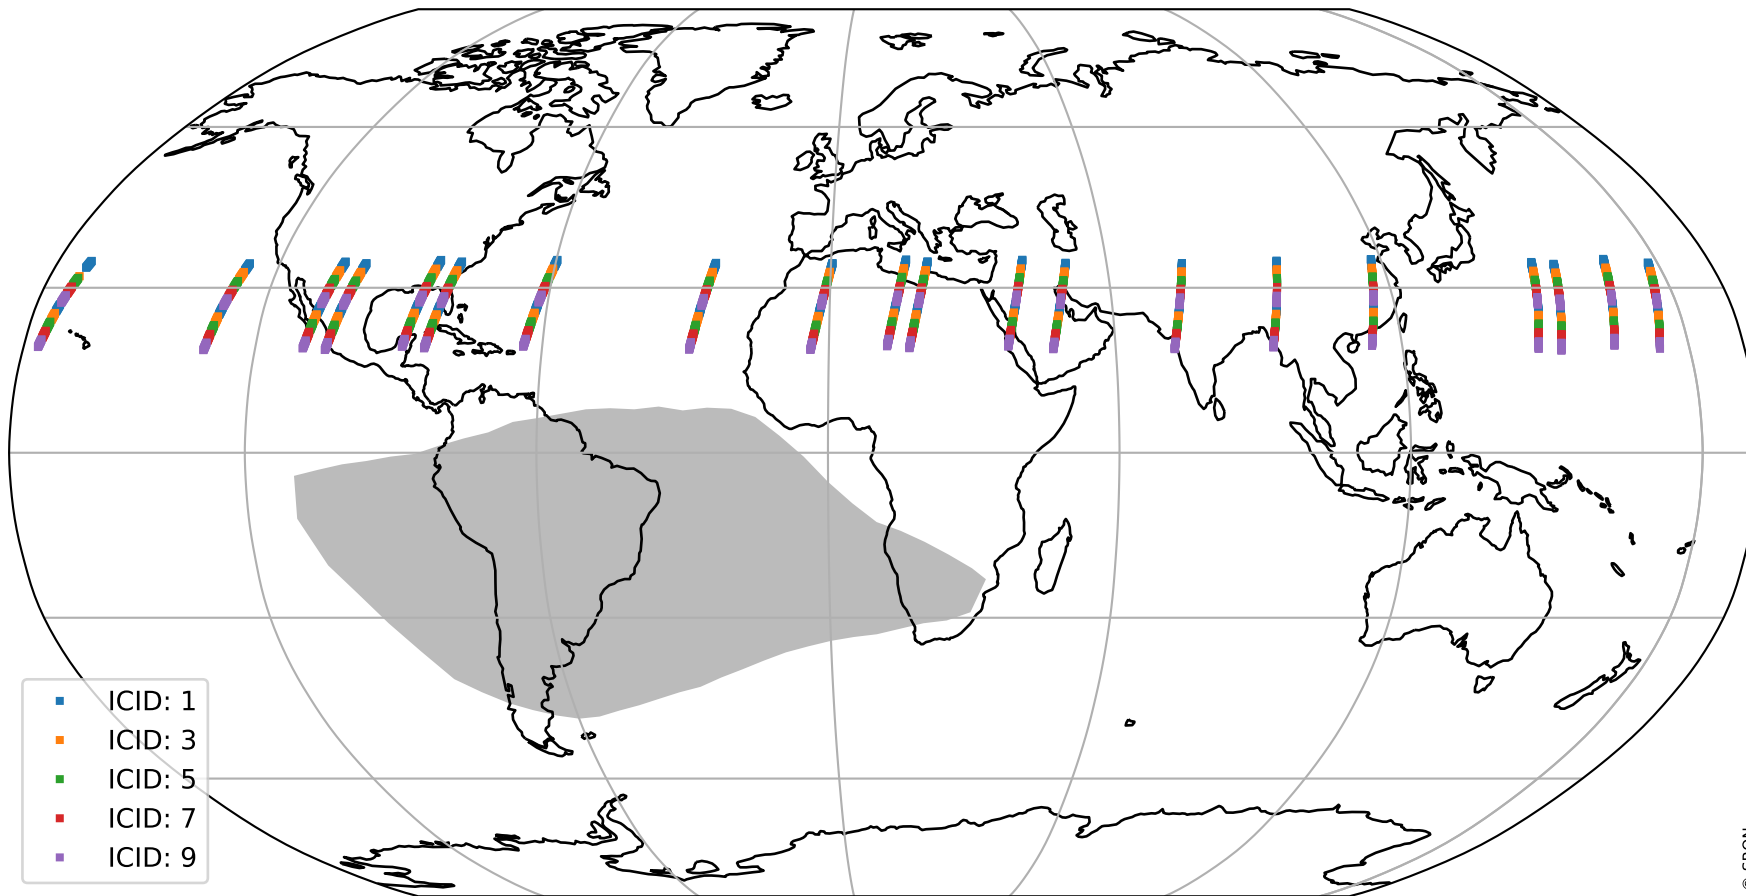

Tropomi SWIR offset (official)

orbits : 20 in [6712, 6757]
coverage : 2019-01-29 / 2019-02-01
median : 0.52598 V
spread : 0.035916 V
created : 2023-08-21T14:21:43

value detector map

Tropomi SWIR offset (official)

orbits : 20 in [6712, 6757]
coverage : 2019-01-29 / 2019-02-01
median : 30.096 μV
spread : 18.388 μV
created : 2023-08-21T14:21:44

Tropomi SWIR offset (official)

orbits : 20 in [6712, 6757]
coverage : 2019-01-29 / 2019-02-01
median : -0.04392 mV
spread : 0.32016 mV
created : 2023-08-21T14:21:44

value compared with SWIR offset CKD

Tropomi SWIR offset (official) ground-tracks of Sentinel-5P

orbits : 20 in [6712, 6757]
coverage : 2019-01-29 / 2019-02-01
created : 2023-08-21T14:21:44

Tropomi SWIR offset (official)

orbits : [2827, 6757]
coverage : 2018-04-30 / 2019-02-01
created : 2023-08-21T14:21:44

trend of detector median & temperatures