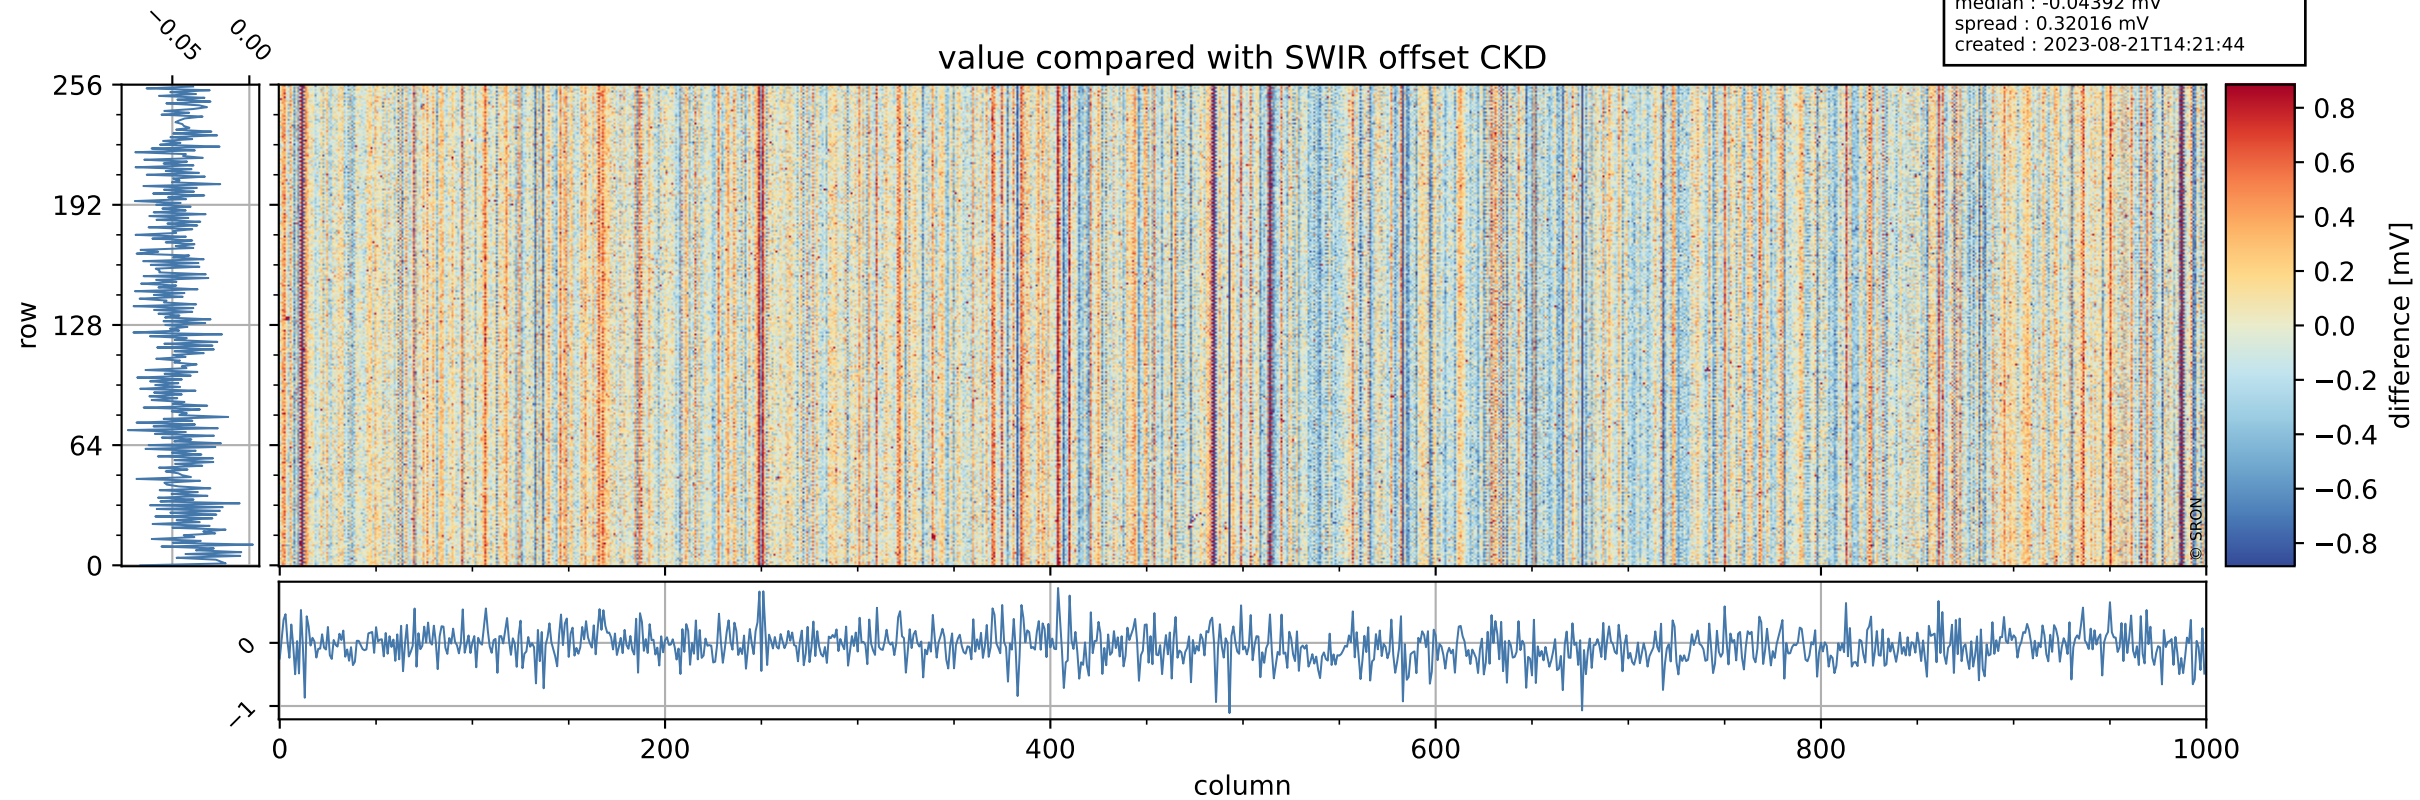

Tropomi SWIR offset (official)

orbits : 20 in [6712, 6757]
coverage : 2019-01-29 / 2019-02-01
median : 0.52598 V
spread : 0.035916 V
created : 2023-08-21T14:21:43

value detector map

Tropomi SWIR offset (official)

orbits : 20 in [6712, 6757]
coverage : 2019-01-29 / 2019-02-01
median : 30.096 μV
spread : 18.388 μV
created : 2023-08-21T14:21:44

Tropomi SWIR offset (official)

orbits : 20 in [6712, 6757]
coverage : 2019-01-29 / 2019-02-01
median : -0.04392 mV
spread : 0.32016 mV
created : 2023-08-21T14:21:44

value compared with SWIR offset CKD

Tropomi SWIR offset (official) ground-tracks of Sentinel-5P

orbits : 20 in [6712, 6757]
coverage : 2019-01-29 / 2019-02-01
created : 2023-08-21T14:21:44

Tropomi SWIR offset (official)

orbits : [2827, 6757]
coverage : 2018-04-30 / 2019-02-01
created : 2023-08-21T14:21:44

trend of detector median & temperatures