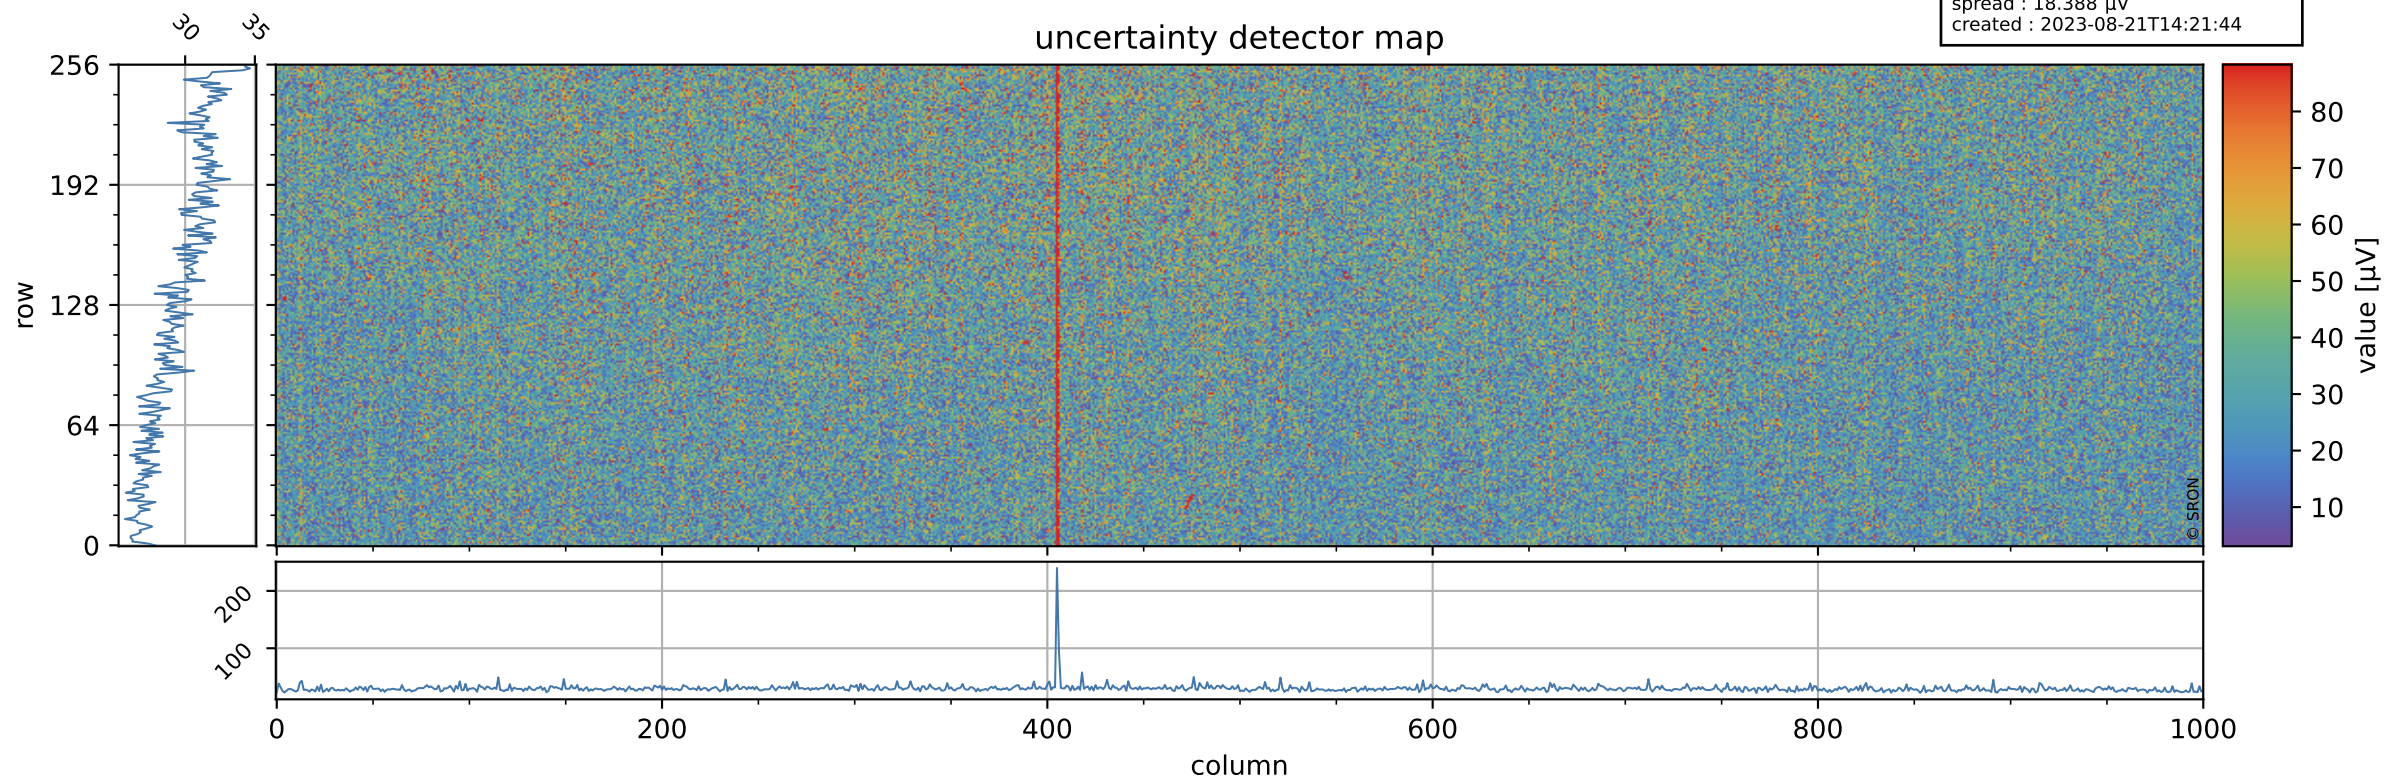

Tropomi SWIR offset (official)

orbits : 20 in [6712, 6757]
coverage : 2019-01-29 / 2019-02-01
median : 0.52598 V
spread : 0.035916 V
created : 2023-08-21T14:21:43

value detector map

Tropomi SWIR offset (official)

orbits : 20 in [6712, 6757]
coverage : 2019-01-29 / 2019-02-01
median : 30.096 μV
spread : 18.388 μV
created : 2023-08-21T14:21:44

Tropomi SWIR offset (official)

orbits : 20 in [6712, 6757]
coverage : 2019-01-29 / 2019-02-01
median : -0.04392 mV
spread : 0.32016 mV
created : 2023-08-21T14:21:44

value compared with SWIR offset CKD

Tropomi SWIR offset (official) ground-tracks of Sentinel-5P

orbits : 20 in [6712, 6757]
coverage : 2019-01-29 / 2019-02-01
created : 2023-08-21T14:21:44

Tropomi SWIR offset (official)

orbits : [2827, 6757]
coverage : 2018-04-30 / 2019-02-01
created : 2023-08-21T14:21:44

trend of detector median & temperatures