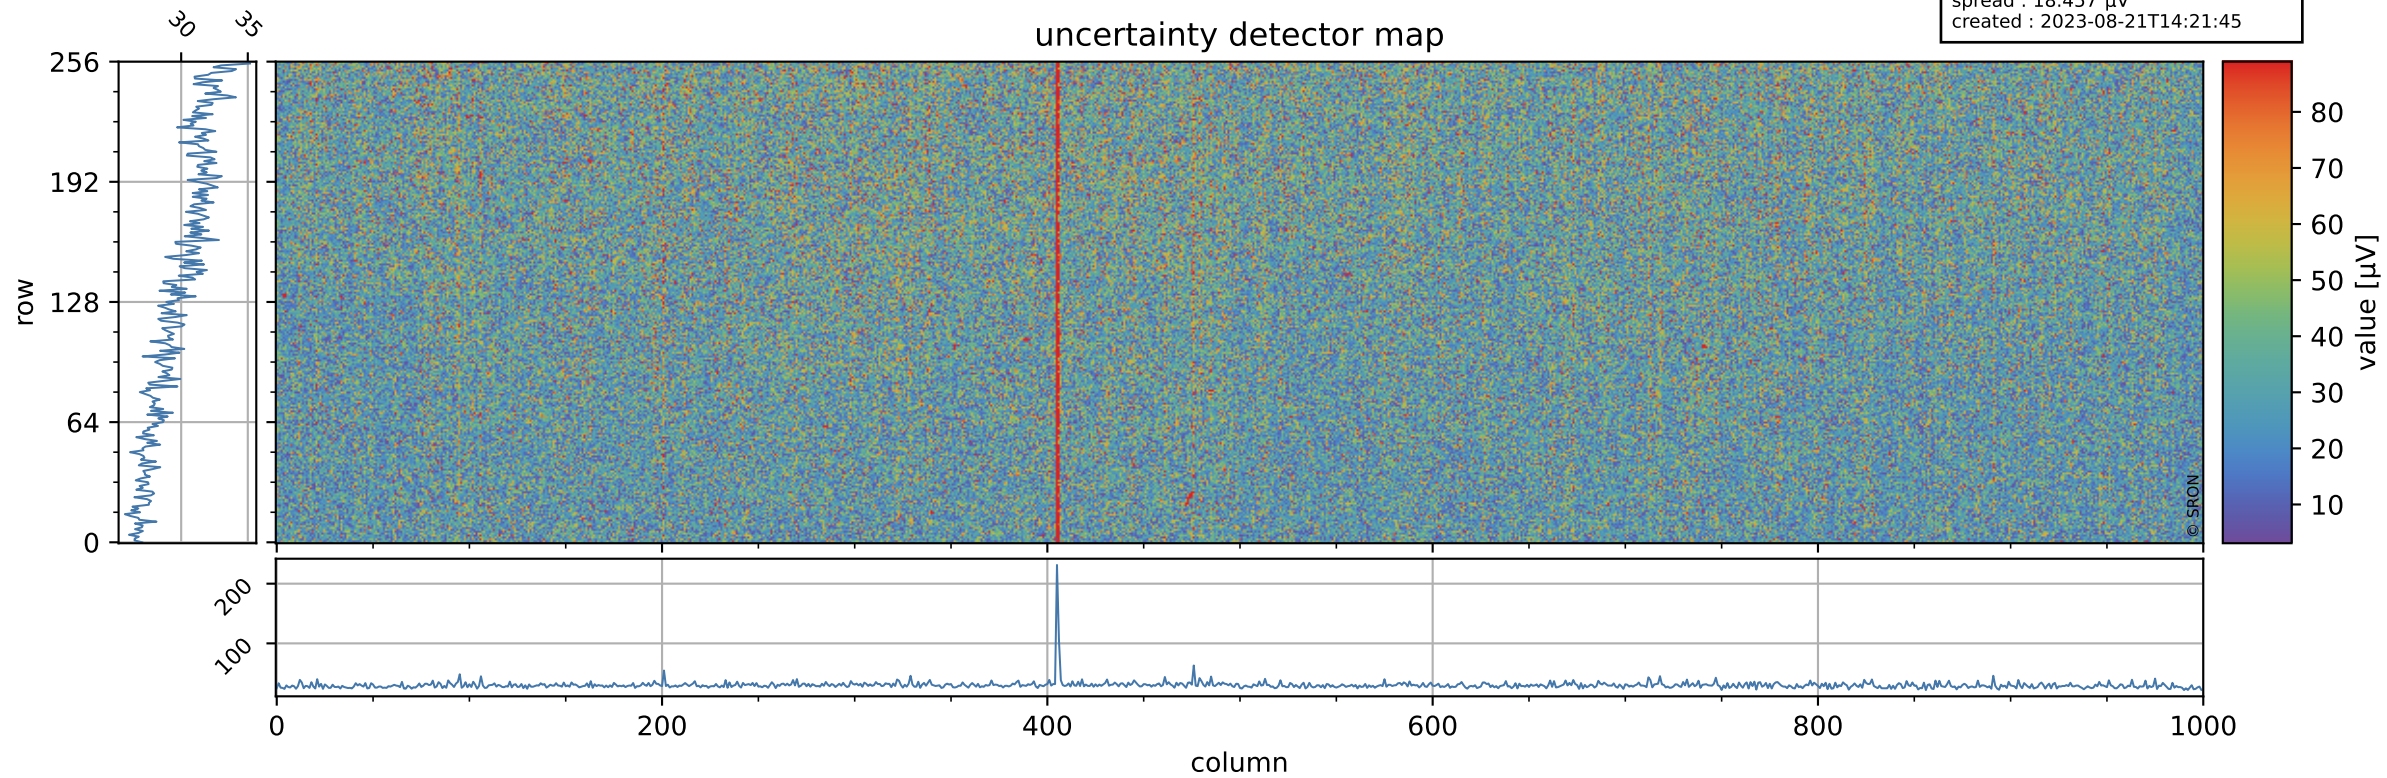

Tropomi SWIR offset (official)

orbits : 19 in [6727, 6772]
coverage : 2019-01-30 / 2019-02-02
median : 0.52596 V
spread : 0.035919 V
created : 2023-08-21T14:21:45

value detector map

Tropomi SWIR offset (official)

orbits : 19 in [6727, 6772]
coverage : 2019-01-30 / 2019-02-02
median : 30.339 μV
spread : 18.457 μV
created : 2023-08-21T14:21:45

Tropomi SWIR offset (official)

orbits : 19 in [6727, 6772]
coverage : 2019-01-30 / 2019-02-02
median : -0.057749 mV
spread : 0.32206 mV
created : 2023-08-21T14:21:46

value compared with SWIR offset CKD

Tropomi SWIR offset (official) ground-tracks of Sentinel-5P

orbits : 19 in [6727, 6772]
coverage : 2019-01-30 / 2019-02-02
created : 2023-08-21T14:21:46

Tropomi SWIR offset (official)

orbits : [2827, 6772]
coverage : 2018-04-30 / 2019-02-02
created : 2023-08-21T14:21:46

trend of detector median & temperatures