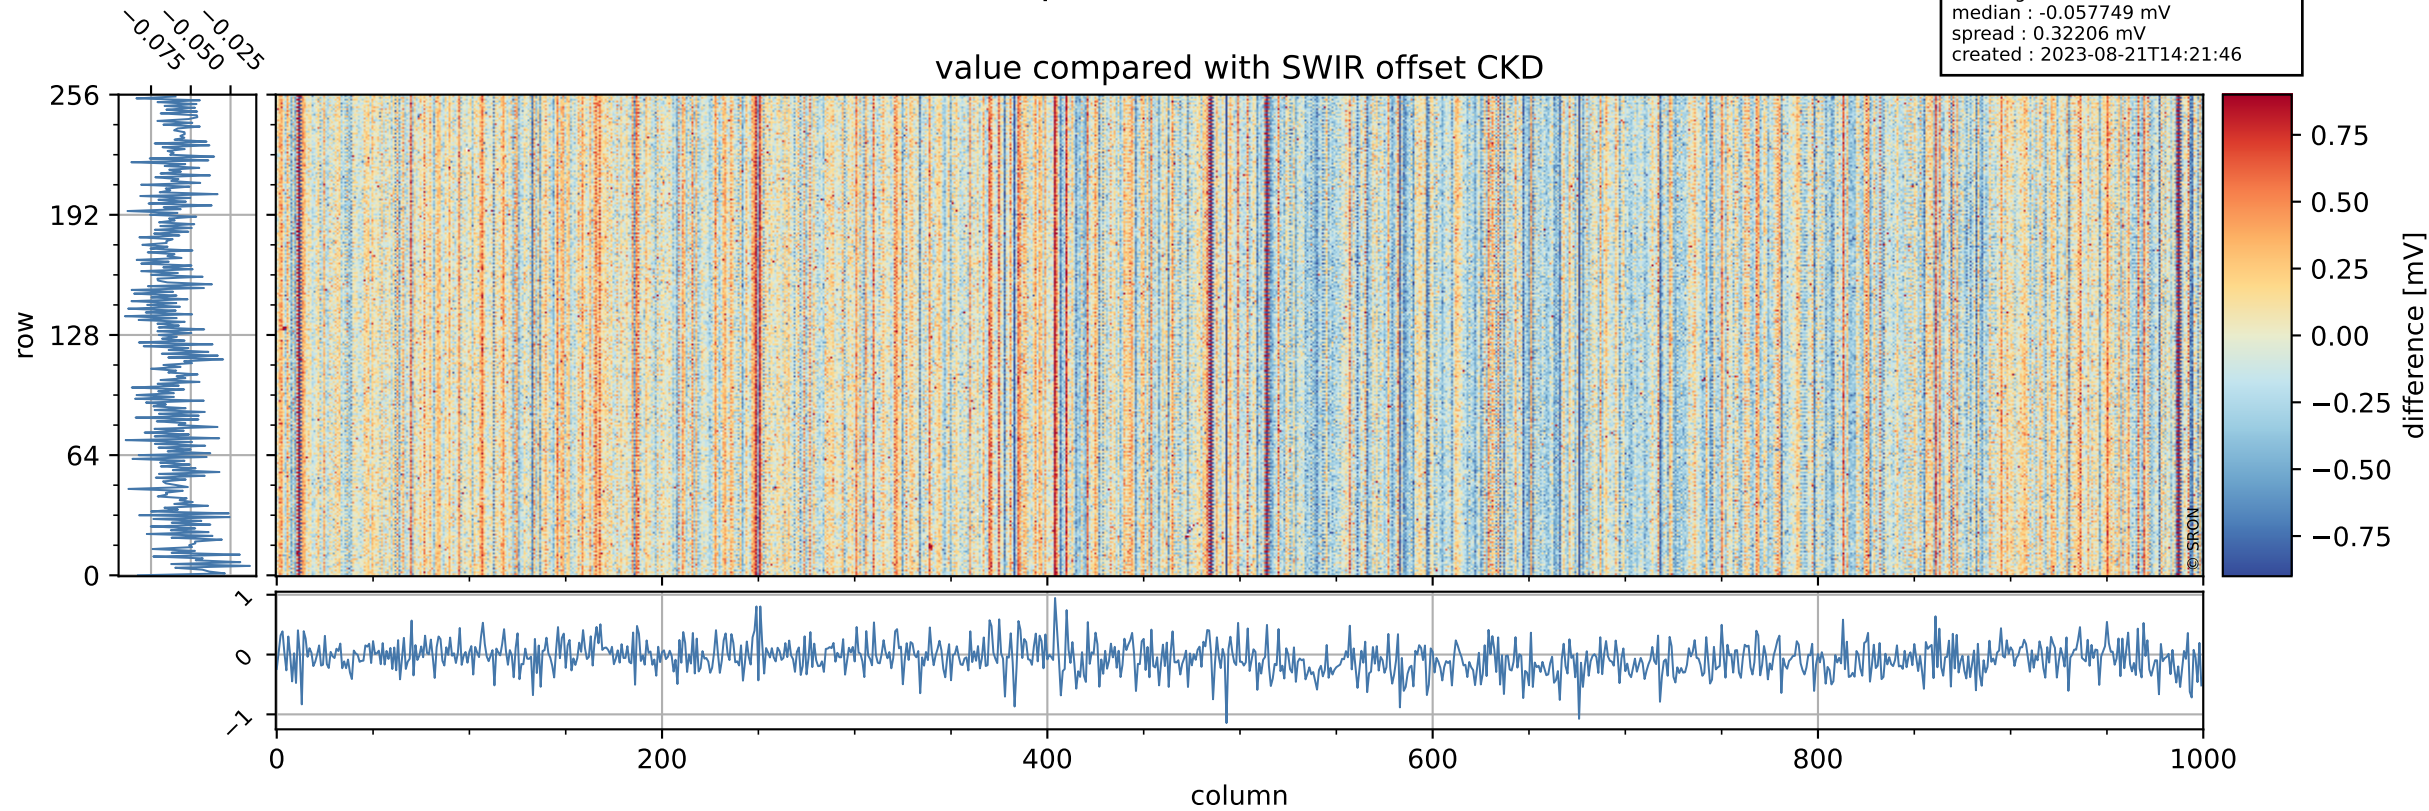

Tropomi SWIR offset (official)

orbits : 19 in [6727, 6772]
coverage : 2019-01-30 / 2019-02-02
median : 0.52596 V
spread : 0.035919 V
created : 2023-08-21T14:21:45

value detector map

Tropomi SWIR offset (official)

orbits : 19 in [6727, 6772]
coverage : 2019-01-30 / 2019-02-02
median : 30.339 μV
spread : 18.457 μV
created : 2023-08-21T14:21:45

Tropomi SWIR offset (official)

orbits : 19 in [6727, 6772]
coverage : 2019-01-30 / 2019-02-02
median : -0.057749 mV
spread : 0.32206 mV
created : 2023-08-21T14:21:46

value compared with SWIR offset CKD

Tropomi SWIR offset (official) ground-tracks of Sentinel-5P

orbits : 19 in [6727, 6772]
coverage : 2019-01-30 / 2019-02-02
created : 2023-08-21T14:21:46

Tropomi SWIR offset (official)

orbits : [2827, 6772]
coverage : 2018-04-30 / 2019-02-02
created : 2023-08-21T14:21:46

trend of detector median & temperatures