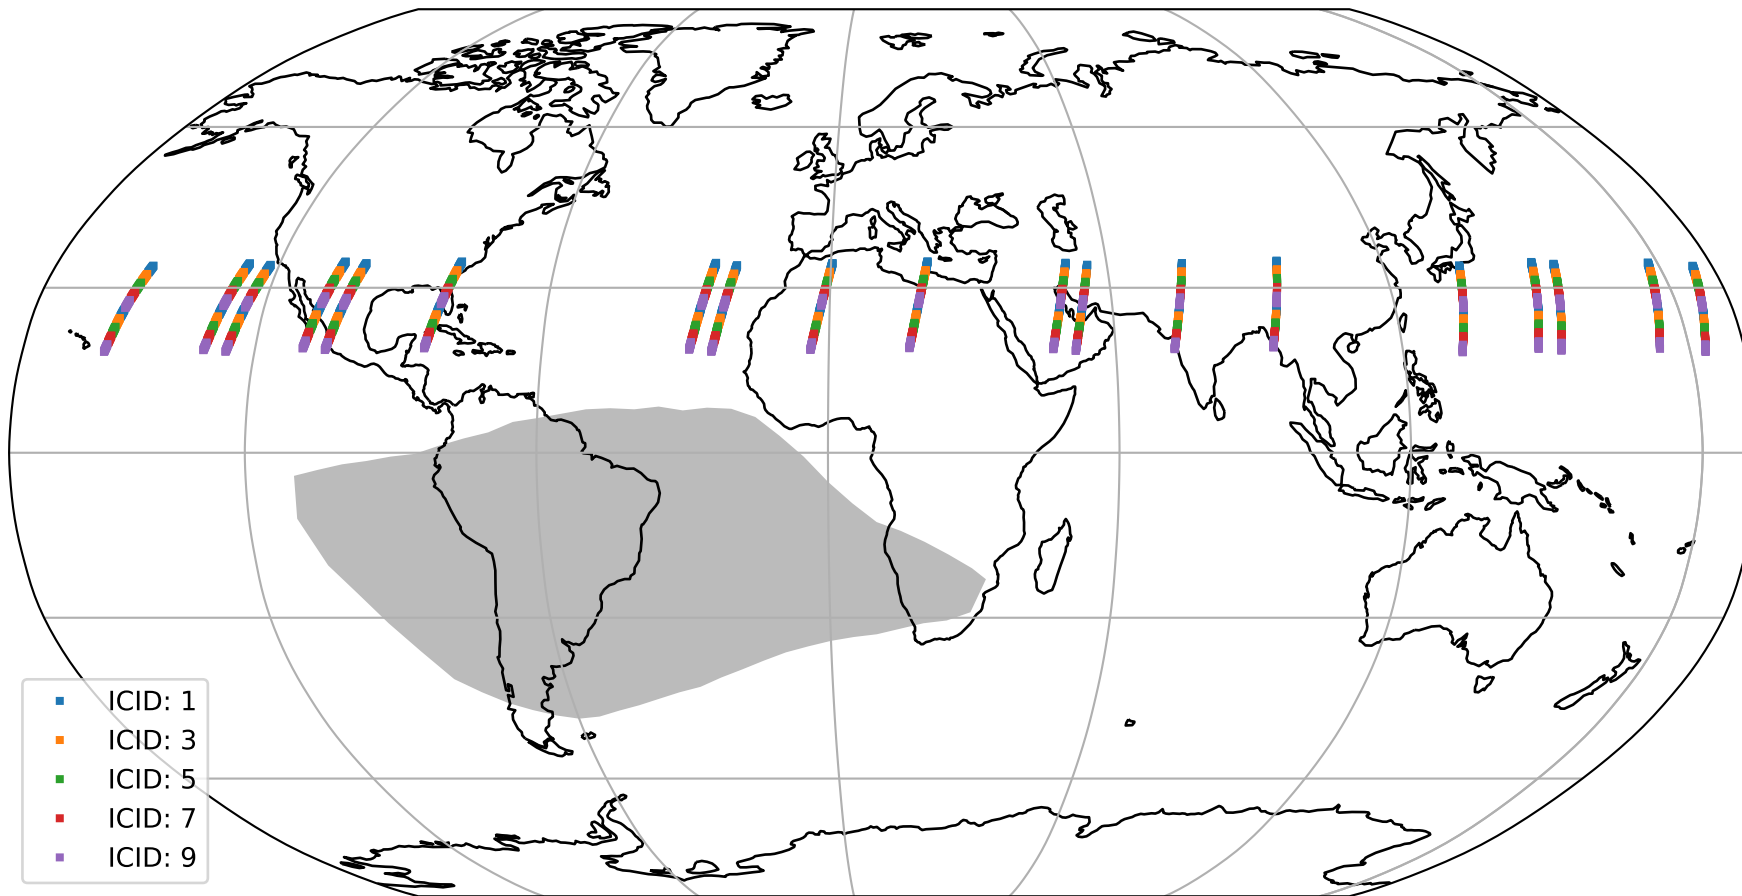

Tropomi SWIR offset (official)

orbits : 19 in [6727, 6772]
coverage : 2019-01-30 / 2019-02-02
median : 0.52596 V
spread : 0.035919 V
created : 2023-08-21T14:21:45

value detector map

Tropomi SWIR offset (official)

orbits : 19 in [6727, 6772]
coverage : 2019-01-30 / 2019-02-02
median : 30.339 μV
spread : 18.457 μV
created : 2023-08-21T14:21:45

Tropomi SWIR offset (official)

orbits : 19 in [6727, 6772]
coverage : 2019-01-30 / 2019-02-02
median : -0.057749 mV
spread : 0.32206 mV
created : 2023-08-21T14:21:46

value compared with SWIR offset CKD

Tropomi SWIR offset (official) ground-tracks of Sentinel-5P

orbits : 19 in [6727, 6772]
coverage : 2019-01-30 / 2019-02-02
created : 2023-08-21T14:21:46

Tropomi SWIR offset (official)

orbits : [2827, 6772]
coverage : 2018-04-30 / 2019-02-02
created : 2023-08-21T14:21:46

trend of detector median & temperatures