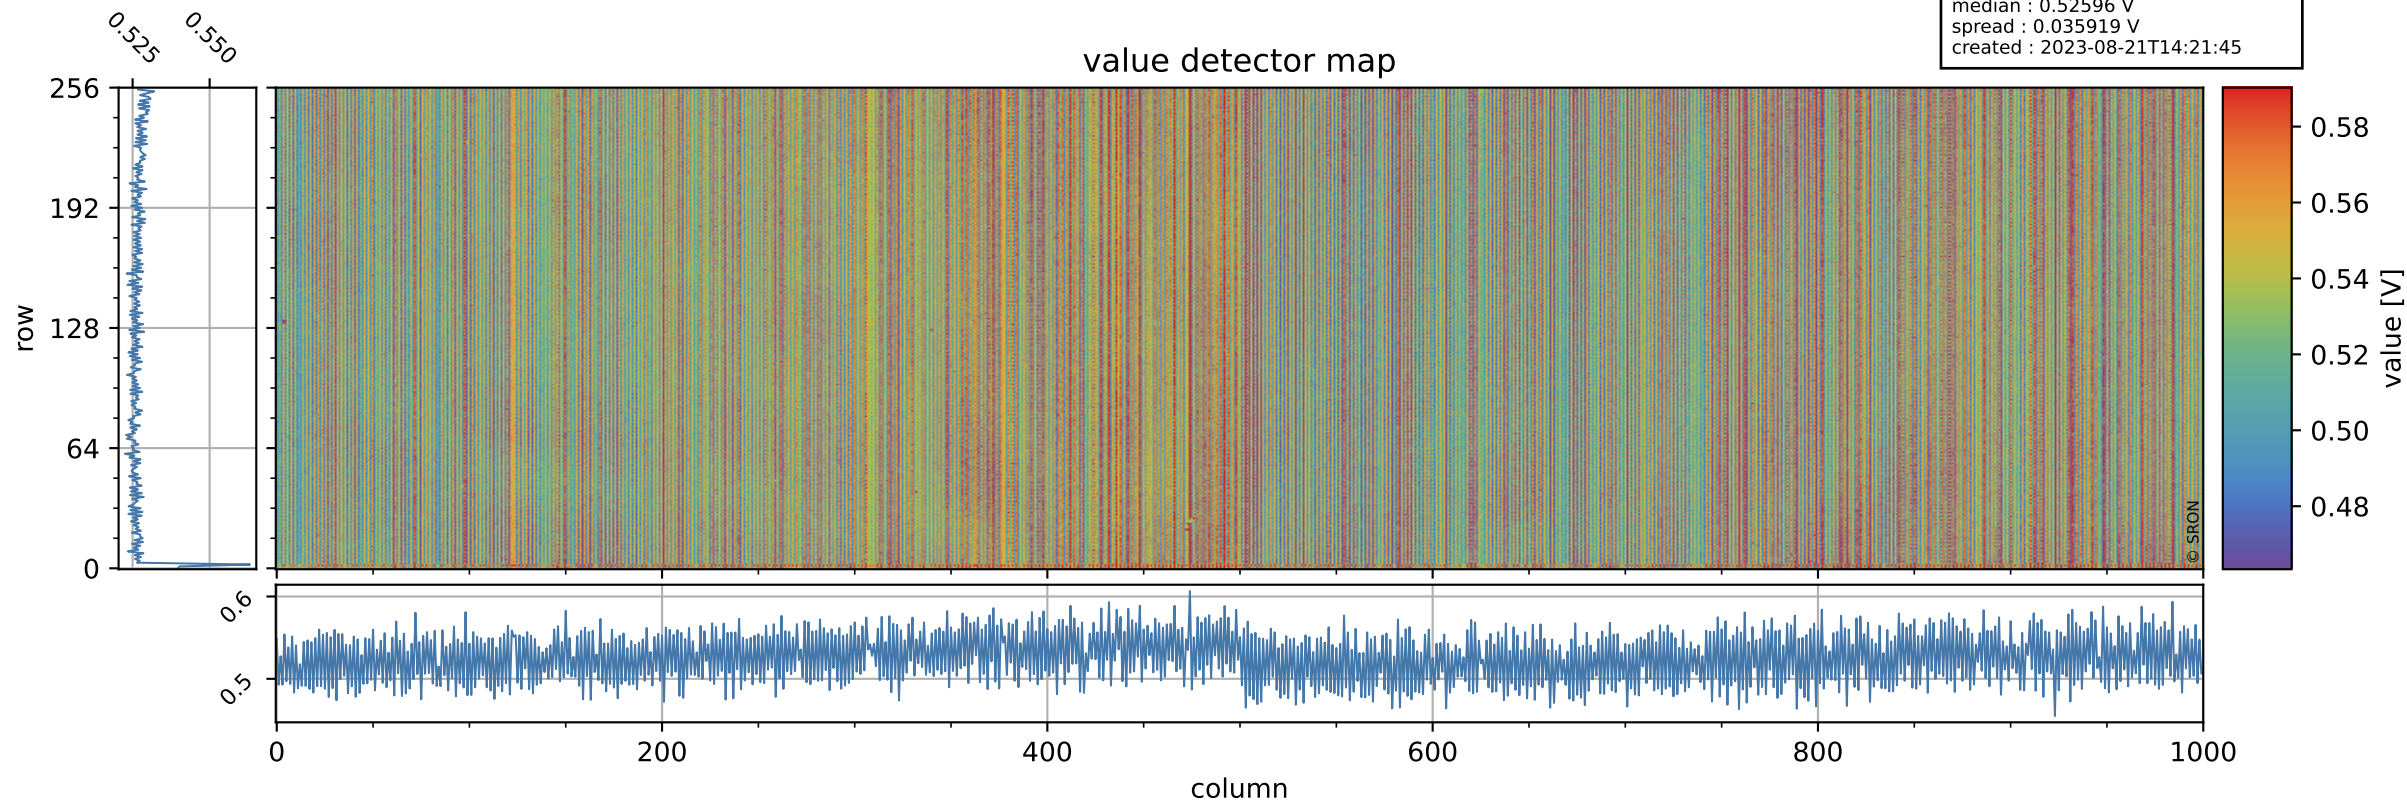

Tropomi SWIR offset (official)

orbits : 19 in [6727, 6772]
coverage : 2019-01-30 / 2019-02-02
median : 0.52596 V
spread : 0.035919 V
created : 2023-08-21T14:21:45

value detector map

Tropomi SWIR offset (official)

orbits : 19 in [6727, 6772]
coverage : 2019-01-30 / 2019-02-02
median : 30.339 μV
spread : 18.457 μV
created : 2023-08-21T14:21:45

Tropomi SWIR offset (official)

orbits : 19 in [6727, 6772]
coverage : 2019-01-30 / 2019-02-02
median : -0.057749 mV
spread : 0.32206 mV
created : 2023-08-21T14:21:46

value compared with SWIR offset CKD

Tropomi SWIR offset (official) ground-tracks of Sentinel-5P

orbits : 19 in [6727, 6772]
coverage : 2019-01-30 / 2019-02-02
created : 2023-08-21T14:21:46

Tropomi SWIR offset (official)

orbits : [2827, 6772]
coverage : 2018-04-30 / 2019-02-02
created : 2023-08-21T14:21:46

trend of detector median & temperatures