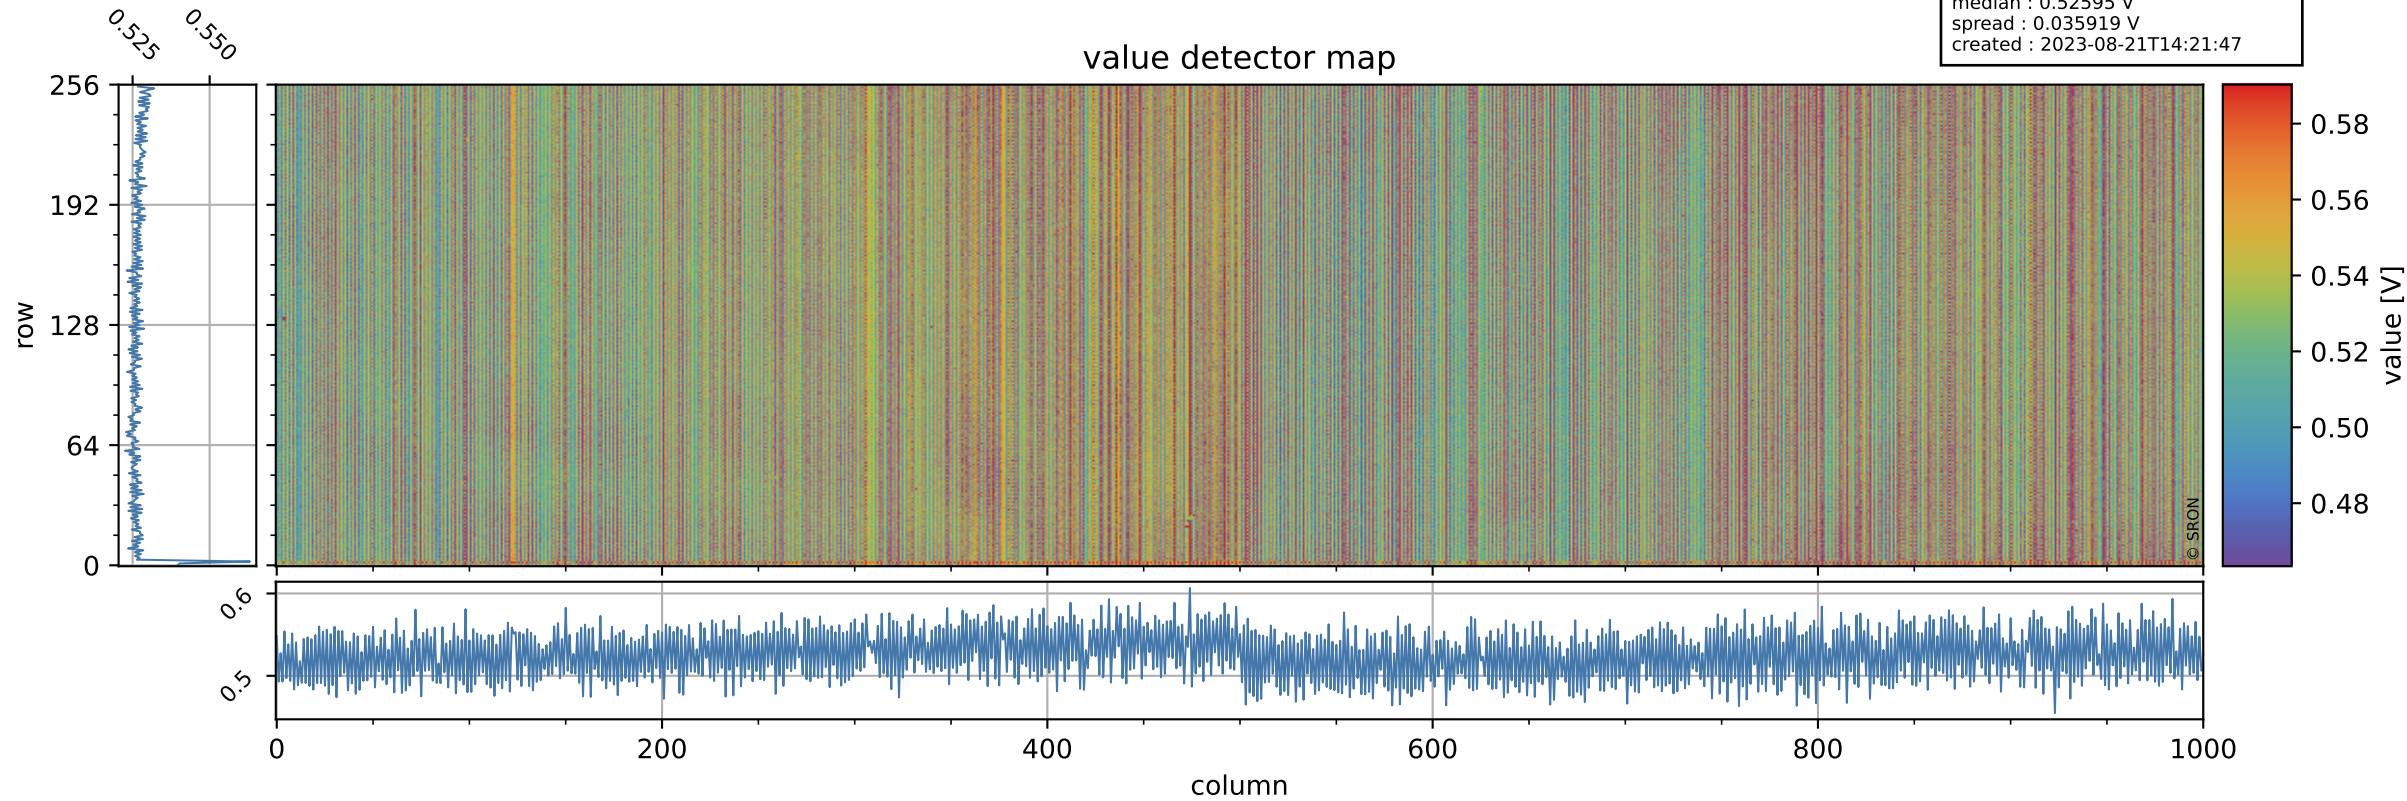

Tropomi SWIR offset (official)

orbits : 20 in [6742, 6787]
coverage : 2019-01-31 / 2019-02-03
median : 0.52595 V
spread : 0.035919 V
created : 2023-08-21T14:21:47

value detector map

Tropomi SWIR offset (official)

orbits : 20 in [6742, 6787]
coverage : 2019-01-31 / 2019-02-03
median : 30.133 μV
spread : 18.425 μV
created : 2023-08-21T14:21:47

Tropomi SWIR offset (official)

orbits : 20 in [6742, 6787]
coverage : 2019-01-31 / 2019-02-03
median : -0.069731 mV
spread : 0.32441 mV
created : 2023-08-21T14:21:48

value compared with SWIR offset CKD

Tropomi SWIR offset (official) ground-tracks of Sentinel-5P

orbits : 20 in [6742, 6787]
coverage : 2019-01-31 / 2019-02-03
created : 2023-08-21T14:21:48

Tropomi SWIR offset (official)

orbits : [2827, 6787]
coverage : 2018-04-30 / 2019-02-03
created : 2023-08-21T14:21:48

trend of detector median & temperatures