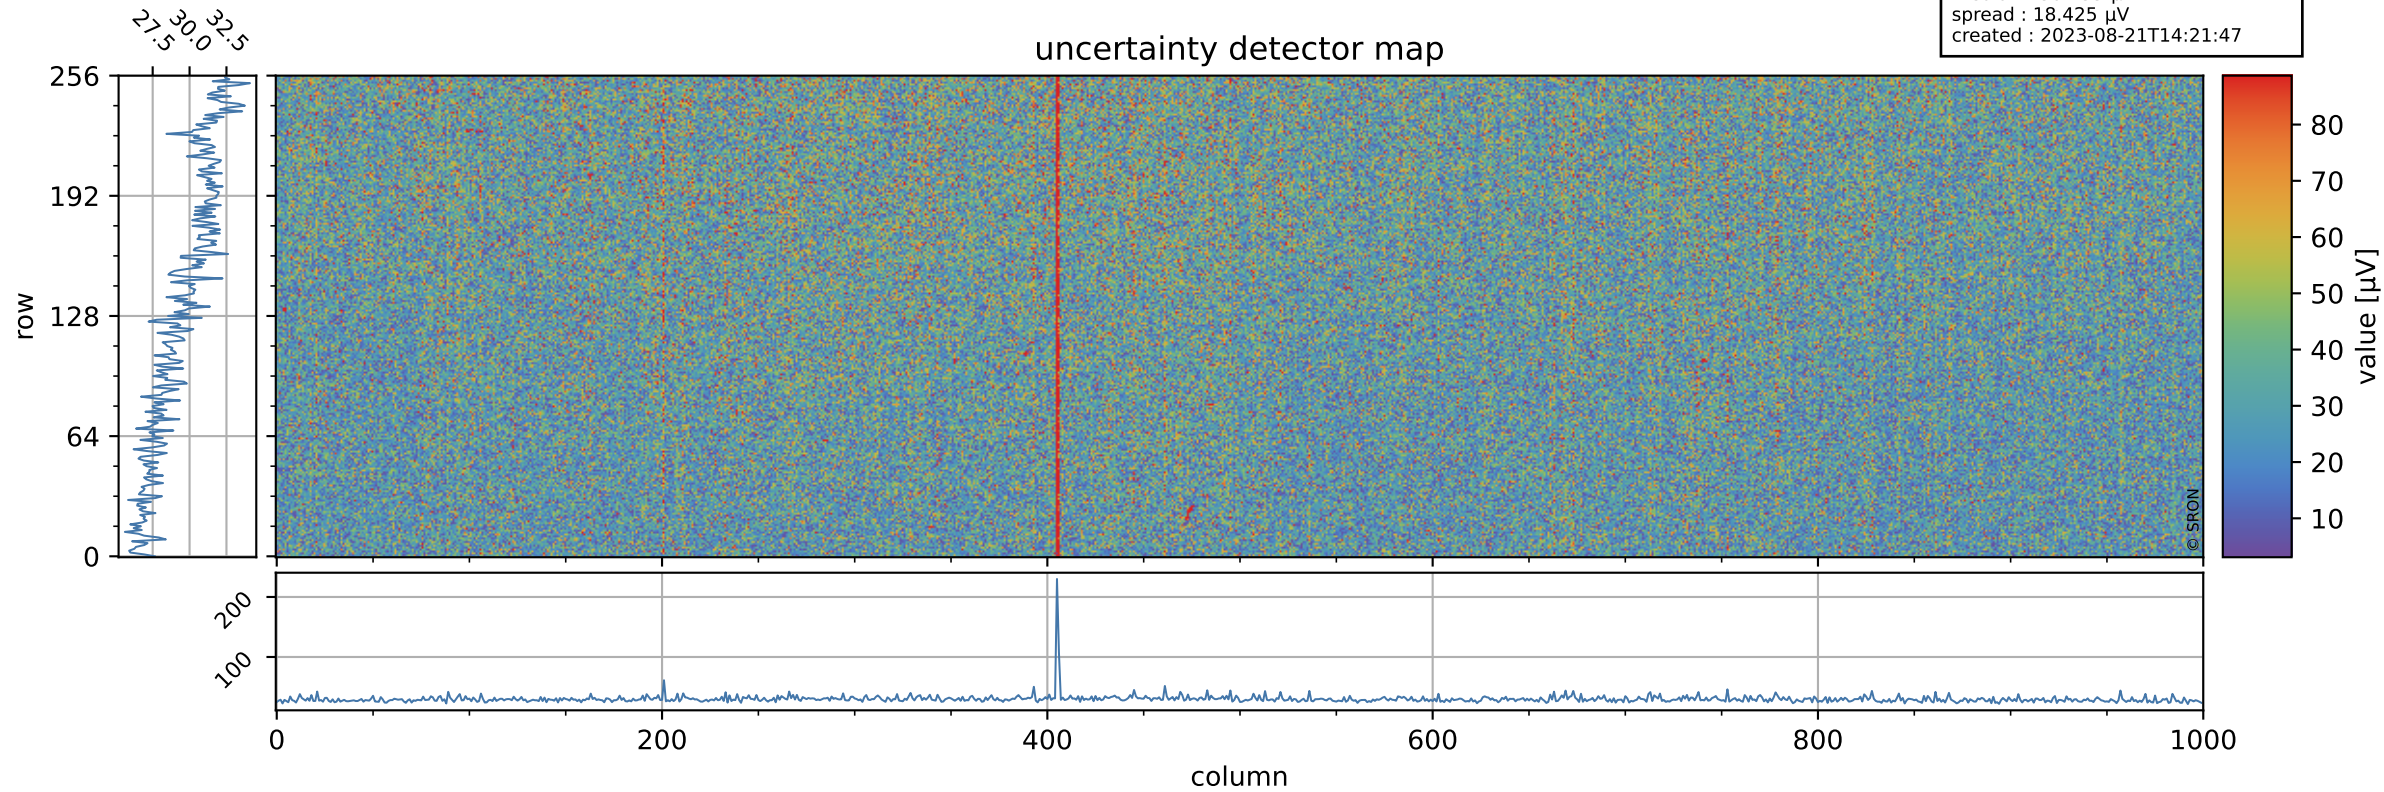

Tropomi SWIR offset (official)

orbits : 20 in [6742, 6787]
coverage : 2019-01-31 / 2019-02-03
median : 0.52595 V
spread : 0.035919 V
created : 2023-08-21T14:21:47

value detector map

Tropomi SWIR offset (official)

orbits : 20 in [6742, 6787]
coverage : 2019-01-31 / 2019-02-03
median : 30.133 μV
spread : 18.425 μV
created : 2023-08-21T14:21:47

Tropomi SWIR offset (official)

orbits : 20 in [6742, 6787]
coverage : 2019-01-31 / 2019-02-03
median : -0.069731 mV
spread : 0.32441 mV
created : 2023-08-21T14:21:48

value compared with SWIR offset CKD

Tropomi SWIR offset (official) ground-tracks of Sentinel-5P

orbits : 20 in [6742, 6787]
coverage : 2019-01-31 / 2019-02-03
created : 2023-08-21T14:21:48

Tropomi SWIR offset (official)

orbits : [2827, 6787]
coverage : 2018-04-30 / 2019-02-03
created : 2023-08-21T14:21:48

trend of detector median & temperatures