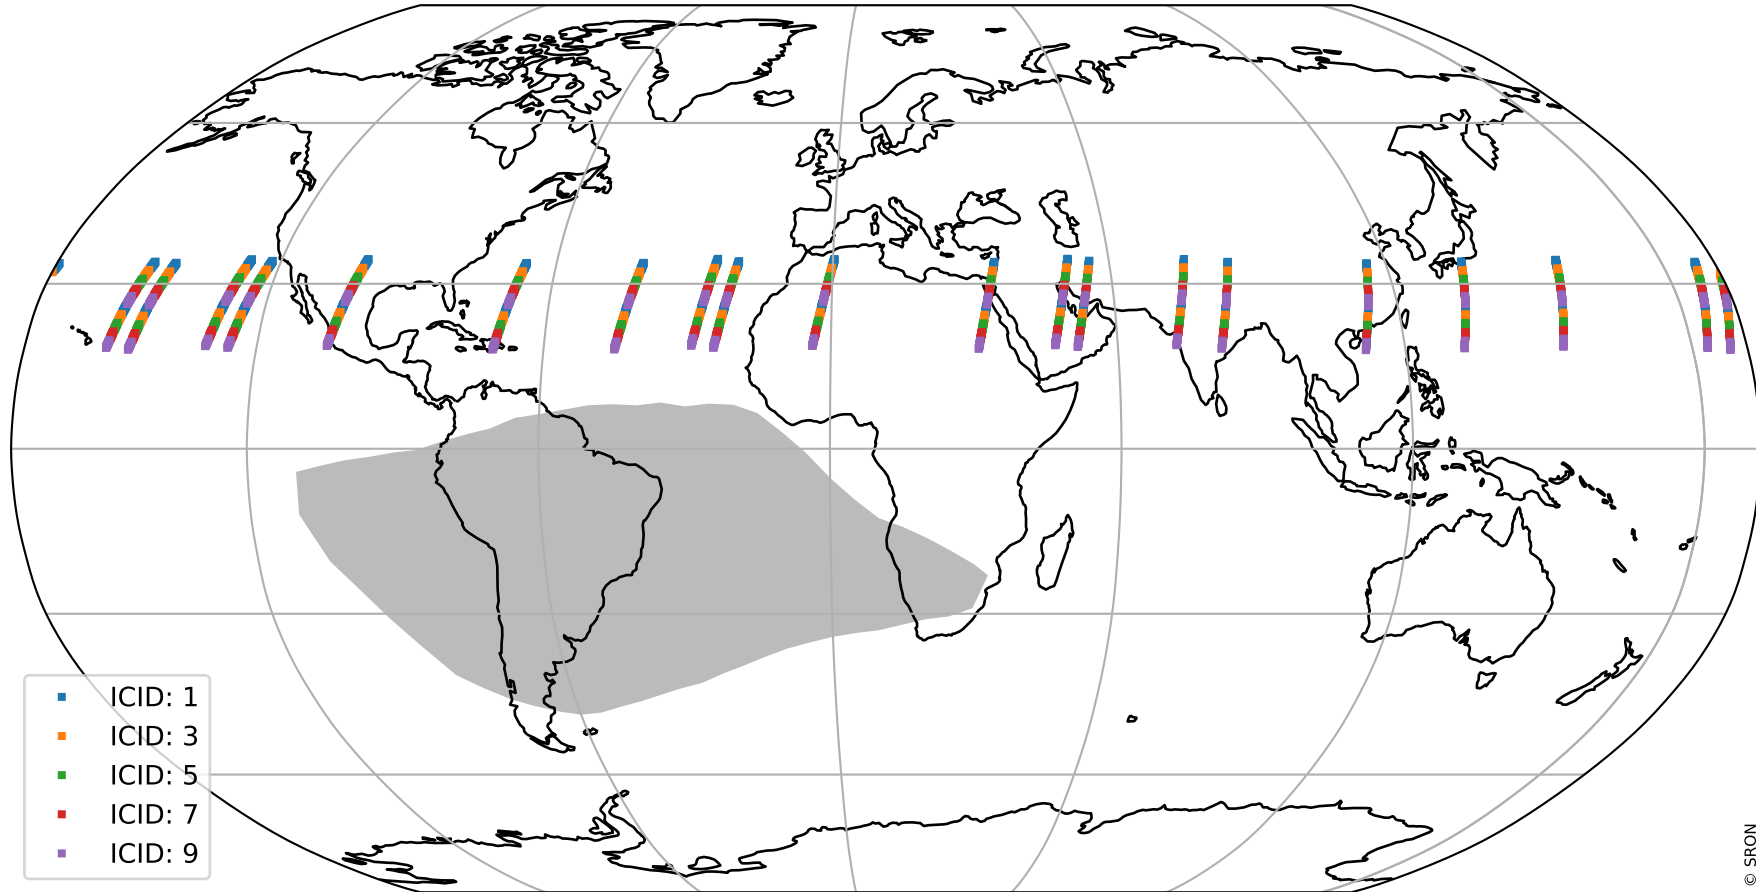

Tropomi SWIR offset (official)

orbits : 20 in [6742, 6787]
coverage : 2019-01-31 / 2019-02-03
median : 0.52595 V
spread : 0.035919 V
created : 2023-08-21T14:21:47

value detector map

Tropomi SWIR offset (official)

orbits : 20 in [6742, 6787]
coverage : 2019-01-31 / 2019-02-03
median : 30.133 μV
spread : 18.425 μV
created : 2023-08-21T14:21:47

Tropomi SWIR offset (official)

orbits : 20 in [6742, 6787]
coverage : 2019-01-31 / 2019-02-03
median : -0.069731 mV
spread : 0.32441 mV
created : 2023-08-21T14:21:48

value compared with SWIR offset CKD

Tropomi SWIR offset (official) ground-tracks of Sentinel-5P

orbits : 20 in [6742, 6787]
coverage : 2019-01-31 / 2019-02-03
created : 2023-08-21T14:21:48

Tropomi SWIR offset (official)

orbits : [2827, 6787]
coverage : 2018-04-30 / 2019-02-03
created : 2023-08-21T14:21:48

trend of detector median & temperatures