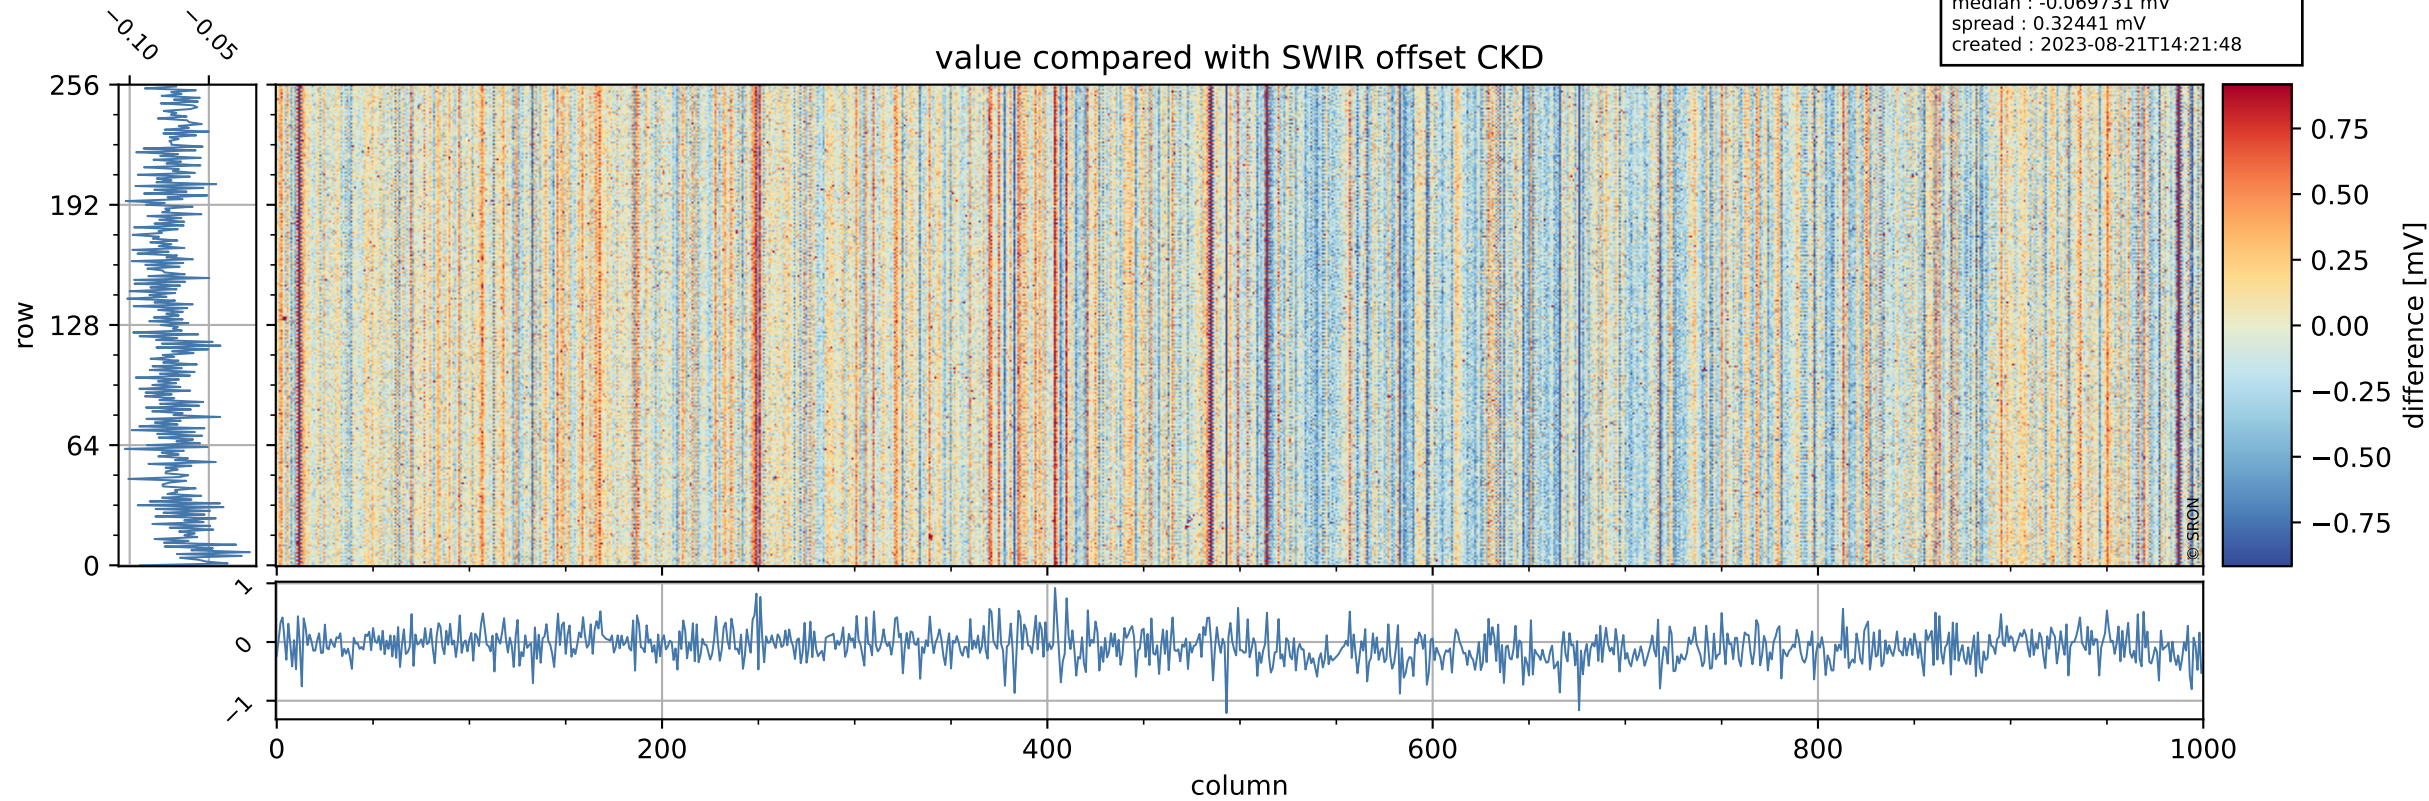

Tropomi SWIR offset (official)

orbits : 20 in [6742, 6787]
coverage : 2019-01-31 / 2019-02-03
median : 0.52595 V
spread : 0.035919 V
created : 2023-08-21T14:21:47

value detector map

Tropomi SWIR offset (official)

orbits : 20 in [6742, 6787]
coverage : 2019-01-31 / 2019-02-03
median : 30.133 μV
spread : 18.425 μV
created : 2023-08-21T14:21:47

Tropomi SWIR offset (official)

orbits : 20 in [6742, 6787]
coverage : 2019-01-31 / 2019-02-03
median : -0.069731 mV
spread : 0.32441 mV
created : 2023-08-21T14:21:48

value compared with SWIR offset CKD

Tropomi SWIR offset (official) ground-tracks of Sentinel-5P

orbits : 20 in [6742, 6787]
coverage : 2019-01-31 / 2019-02-03
created : 2023-08-21T14:21:48

Tropomi SWIR offset (official)

orbits : [2827, 6787]
coverage : 2018-04-30 / 2019-02-03
created : 2023-08-21T14:21:48

trend of detector median & temperatures