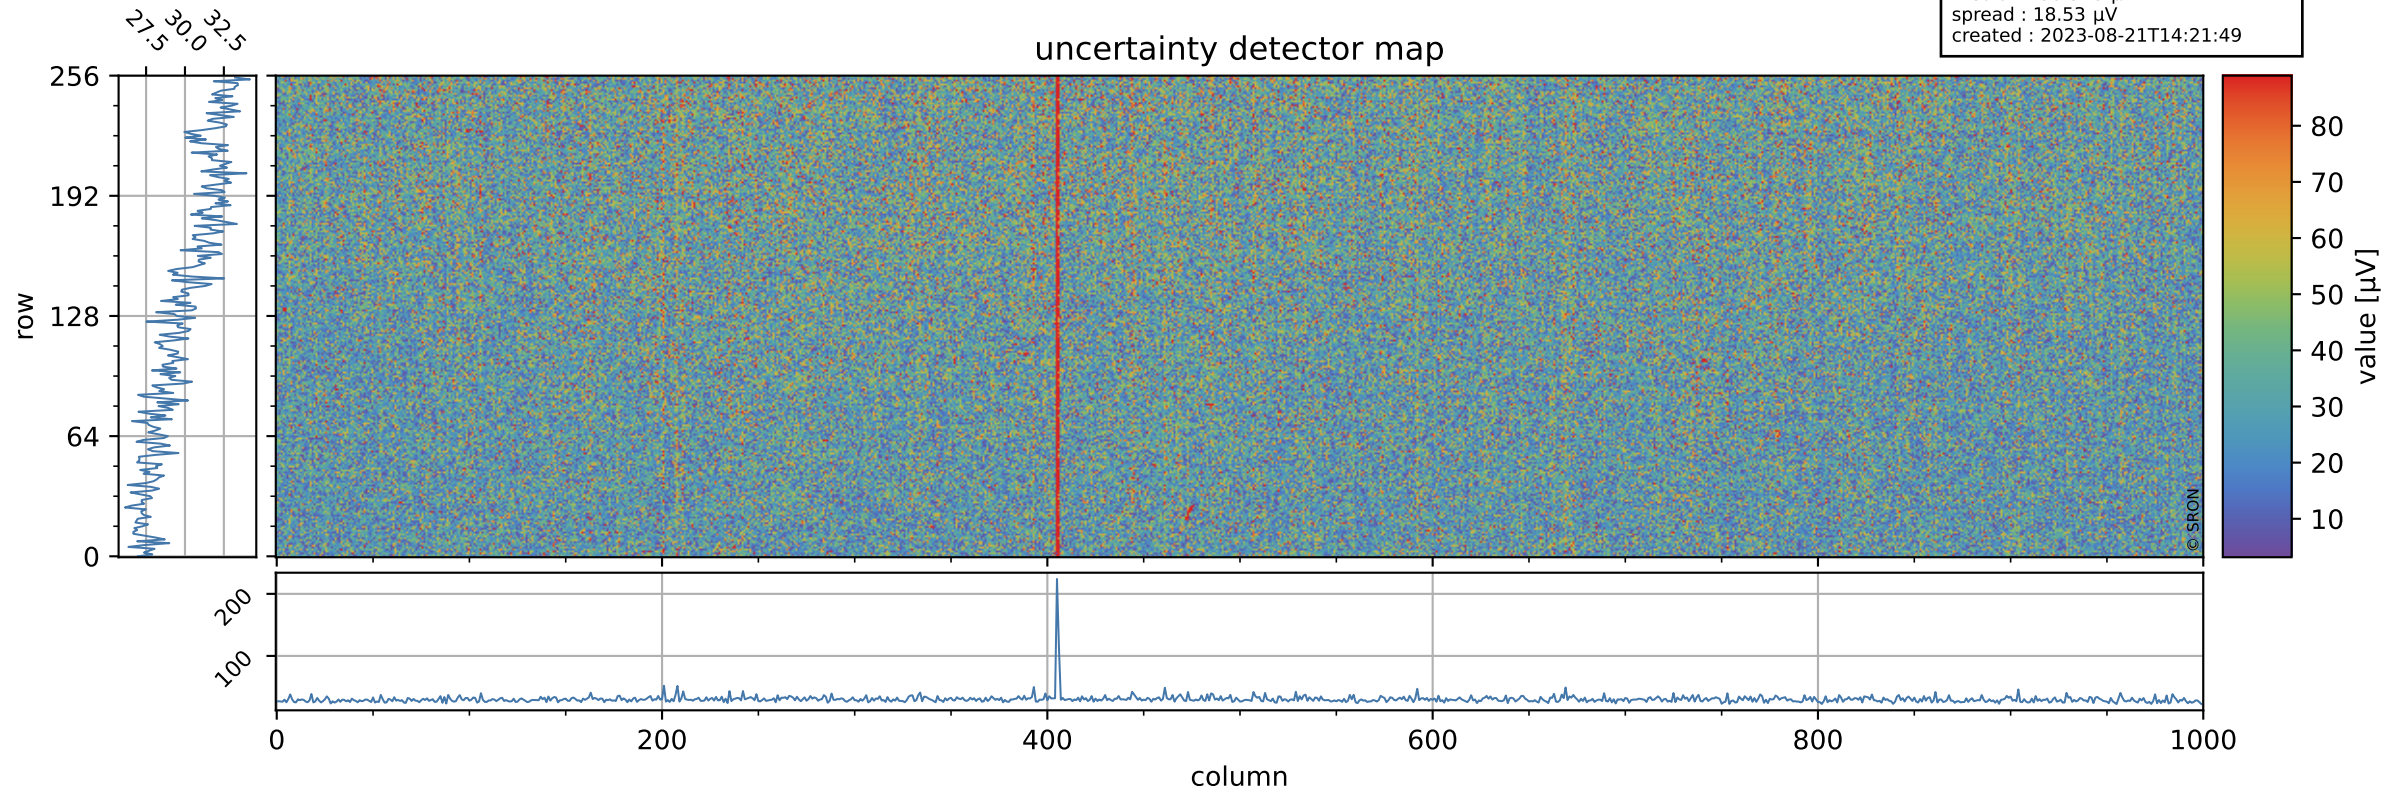

Tropomi SWIR offset (official)

orbits : 19 in [6757, 6802]
coverage : 2019-02-01 / 2019-02-04
median : 0.52595 V
spread : 0.035919 V
created : 2023-08-21T14:21:49

value detector map

Tropomi SWIR offset (official)

orbits : 19 in [6757, 6802]
coverage : 2019-02-01 / 2019-02-04
median : 30.548 μV
spread : 18.53 μV
created : 2023-08-21T14:21:49

Tropomi SWIR offset (official)

orbits : 19 in [6757, 6802]
coverage : 2019-02-01 / 2019-02-04
median : -0.068562 mV
spread : 0.32771 mV
created : 2023-08-21T14:21:50

value compared with SWIR offset CKD

Tropomi SWIR offset (official) ground-tracks of Sentinel-5P

orbits : 19 in [6757, 6802]
coverage : 2019-02-01 / 2019-02-04
created : 2023-08-21T14:21:50

Tropomi SWIR offset (official)

orbits : [2827, 6802]
coverage : 2018-04-30 / 2019-02-04
created : 2023-08-21T14:21:50

trend of detector median & temperatures