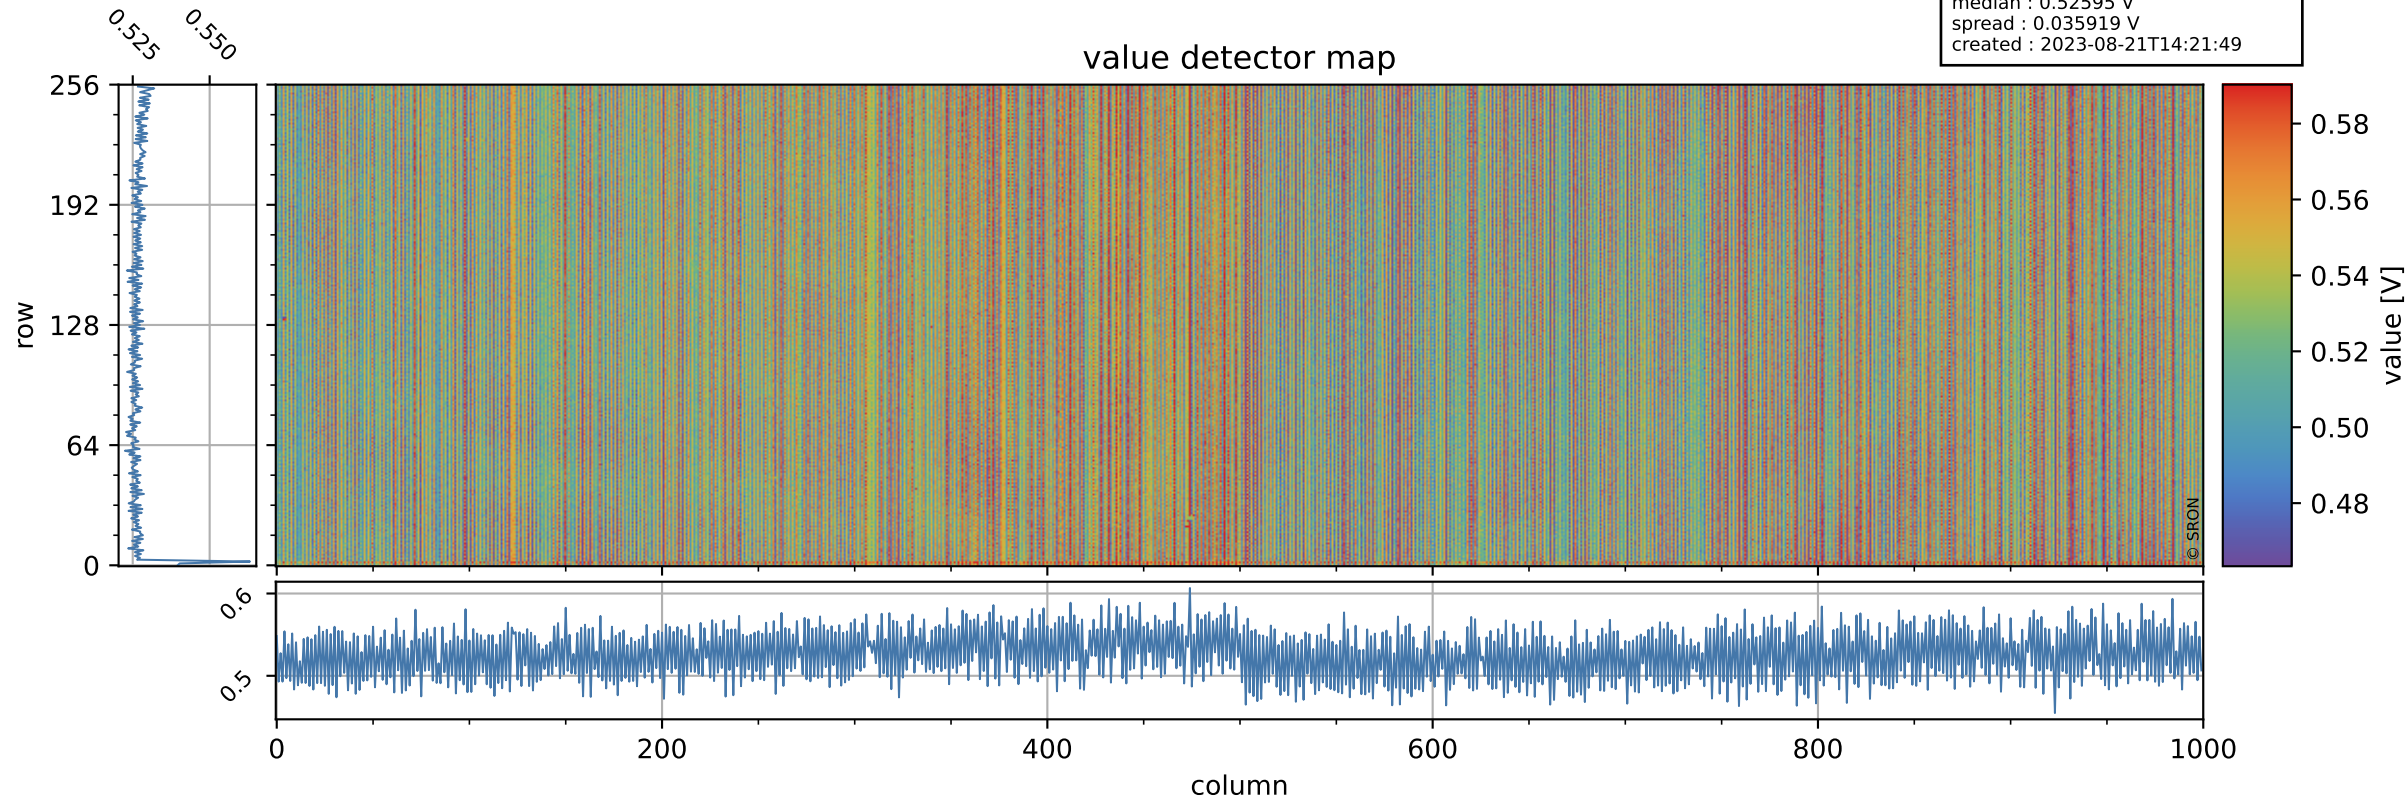

Tropomi SWIR offset (official)

orbits : 19 in [6757, 6802]
coverage : 2019-02-01 / 2019-02-04
median : 0.52595 V
spread : 0.035919 V
created : 2023-08-21T14:21:49

value detector map

Tropomi SWIR offset (official)

orbits : 19 in [6757, 6802]
coverage : 2019-02-01 / 2019-02-04
median : 30.548 μV
spread : 18.53 μV
created : 2023-08-21T14:21:49

Tropomi SWIR offset (official)

orbits : 19 in [6757, 6802]
coverage : 2019-02-01 / 2019-02-04
median : -0.068562 mV
spread : 0.32771 mV
created : 2023-08-21T14:21:50

value compared with SWIR offset CKD

Tropomi SWIR offset (official) ground-tracks of Sentinel-5P

orbits : 19 in [6757, 6802]
coverage : 2019-02-01 / 2019-02-04
created : 2023-08-21T14:21:50

Tropomi SWIR offset (official)

orbits : [2827, 6802]
coverage : 2018-04-30 / 2019-02-04
created : 2023-08-21T14:21:50

trend of detector median & temperatures