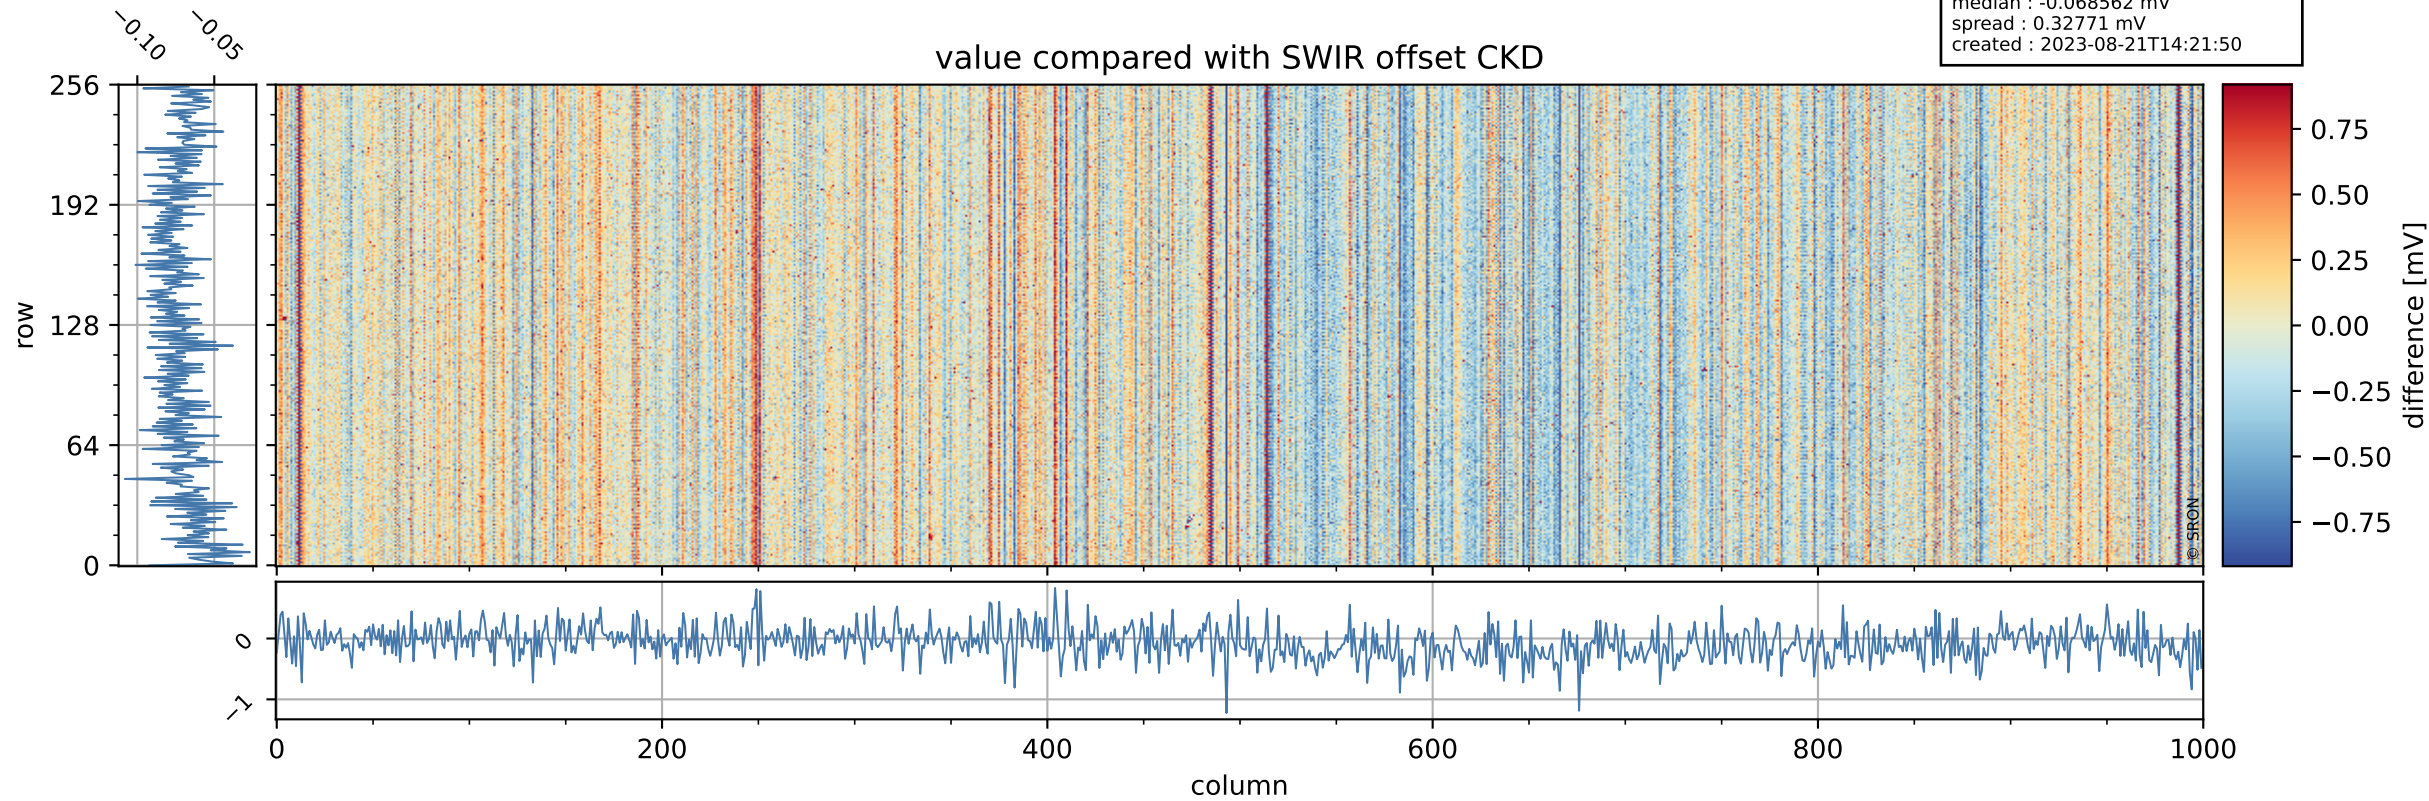

Tropomi SWIR offset (official)

orbits : 19 in [6757, 6802]
coverage : 2019-02-01 / 2019-02-04
median : 0.52595 V
spread : 0.035919 V
created : 2023-08-21T14:21:49

value detector map

Tropomi SWIR offset (official)

orbits : 19 in [6757, 6802]
coverage : 2019-02-01 / 2019-02-04
median : 30.548 μV
spread : 18.53 μV
created : 2023-08-21T14:21:49

Tropomi SWIR offset (official)

orbits : 19 in [6757, 6802]
coverage : 2019-02-01 / 2019-02-04
median : -0.068562 mV
spread : 0.32771 mV
created : 2023-08-21T14:21:50

value compared with SWIR offset CKD

Tropomi SWIR offset (official) ground-tracks of Sentinel-5P

orbits : 19 in [6757, 6802]
coverage : 2019-02-01 / 2019-02-04
created : 2023-08-21T14:21:50

Tropomi SWIR offset (official)

orbits : [2827, 6802]
coverage : 2018-04-30 / 2019-02-04
created : 2023-08-21T14:21:50

trend of detector median & temperatures