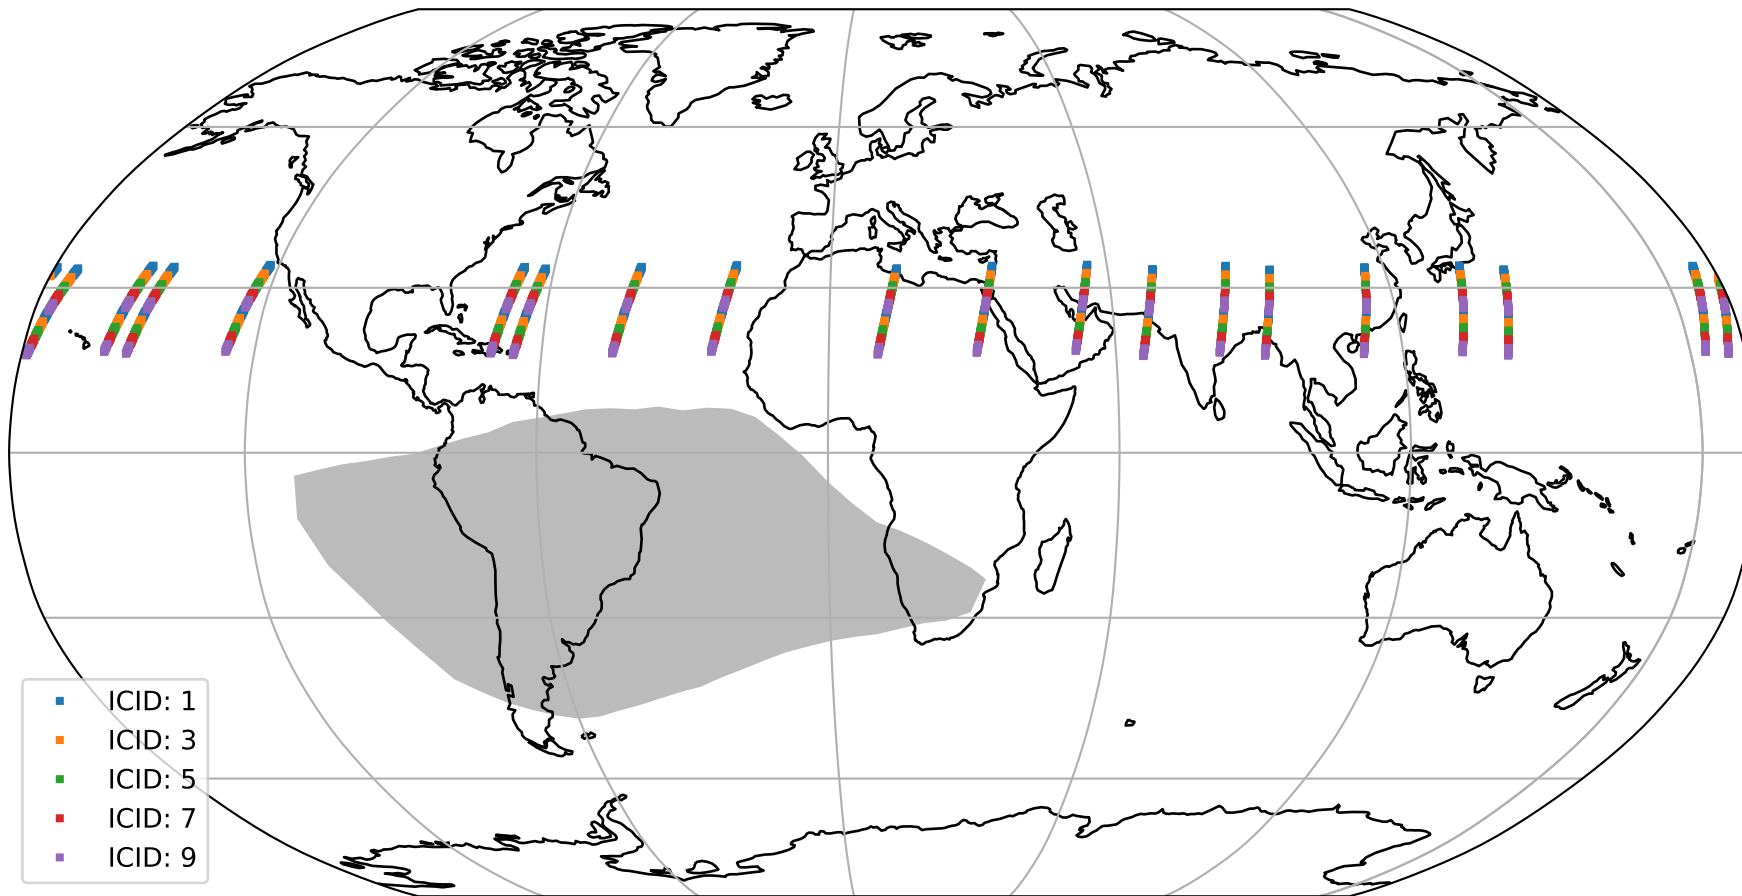

Tropomi SWIR offset (official)

orbits : 19 in [6757, 6802]
coverage : 2019-02-01 / 2019-02-04
median : 0.52595 V
spread : 0.035919 V
created : 2023-08-21T14:21:49

value detector map

Tropomi SWIR offset (official)

orbits : 19 in [6757, 6802]
coverage : 2019-02-01 / 2019-02-04
median : 30.548 μV
spread : 18.53 μV
created : 2023-08-21T14:21:49

Tropomi SWIR offset (official)

orbits : 19 in [6757, 6802]
coverage : 2019-02-01 / 2019-02-04
median : -0.068562 mV
spread : 0.32771 mV
created : 2023-08-21T14:21:50

value compared with SWIR offset CKD

Tropomi SWIR offset (official) ground-tracks of Sentinel-5P

orbits : 19 in [6757, 6802]
coverage : 2019-02-01 / 2019-02-04
created : 2023-08-21T14:21:50

Tropomi SWIR offset (official)

orbits : [2827, 6802]
coverage : 2018-04-30 / 2019-02-04
created : 2023-08-21T14:21:50

trend of detector median & temperatures