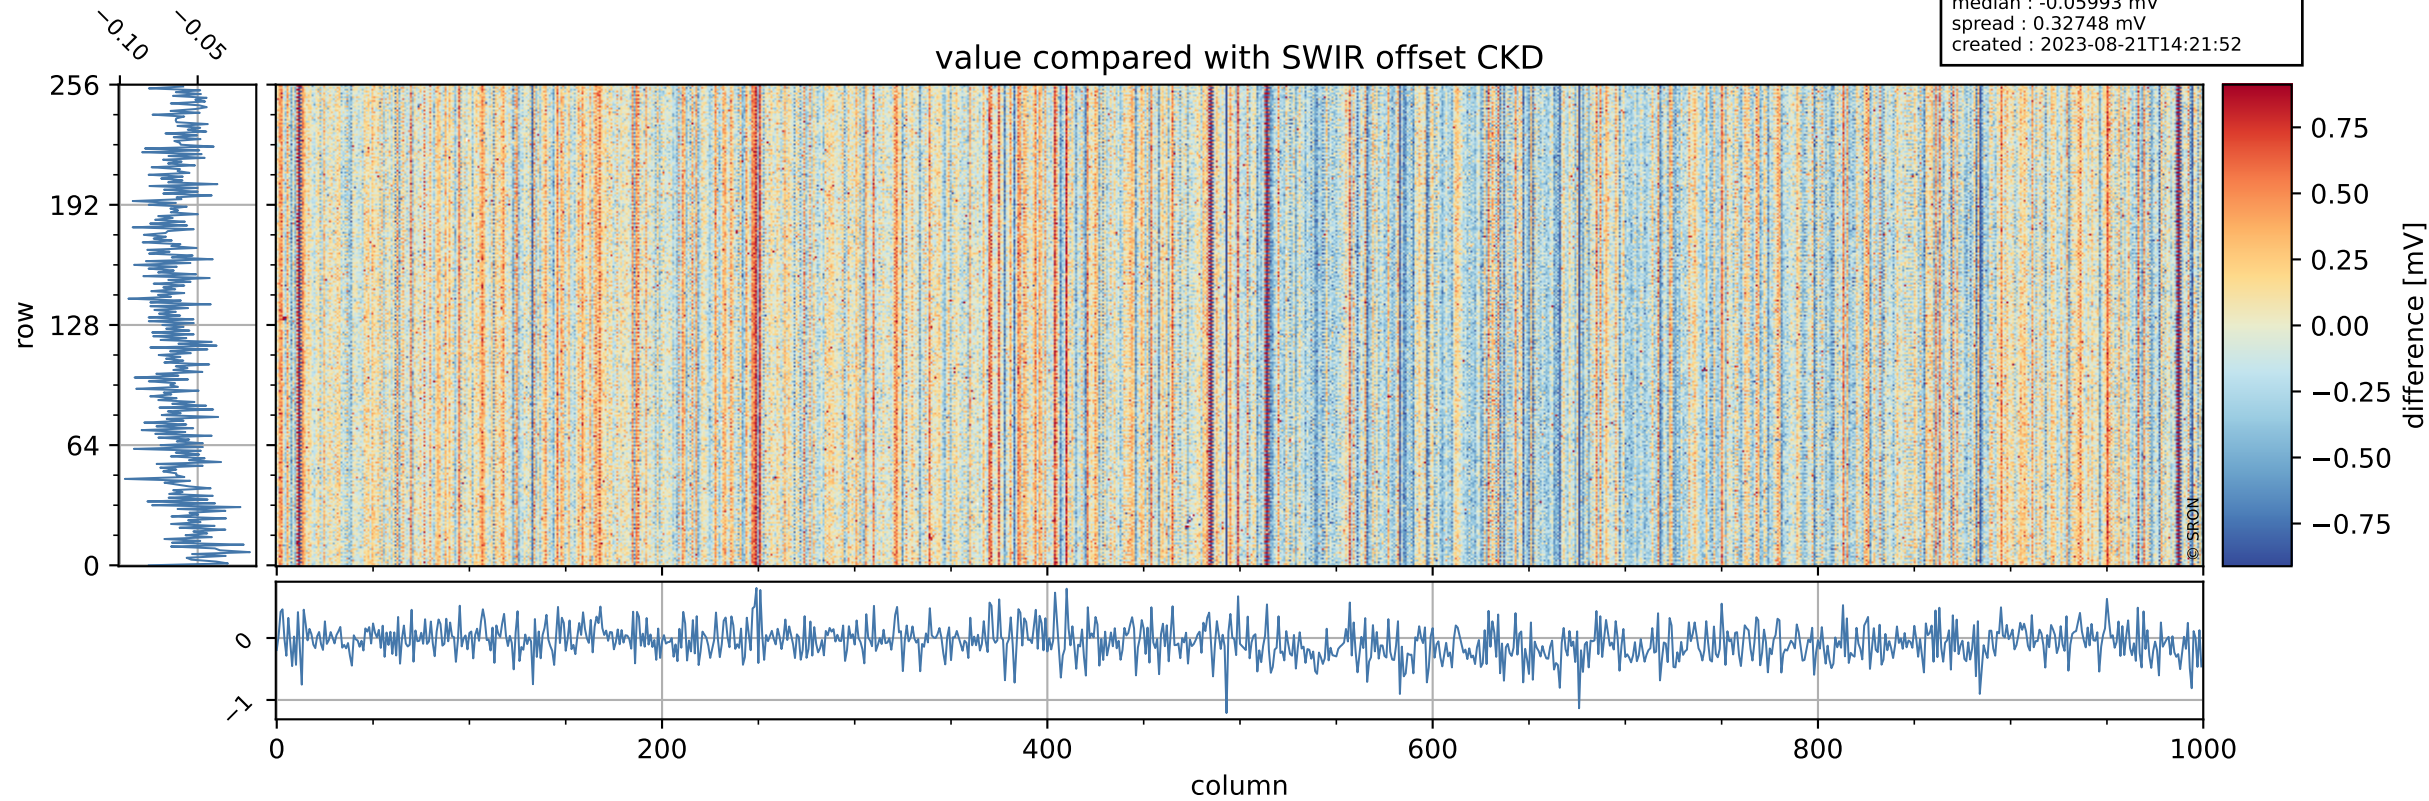

## value detector map

# Tropomi SWIR offset (official)

orbits : 19 in [6772, 6817]  
coverage : 2019-02-02 / 2019-02-05  
median : 31.135  $\mu\text{V}$   
spread : 18.925  $\mu\text{V}$   
created : 2023-08-21T14:21:51

# Tropomi SWIR offset (official)

orbits : 19 in [6772, 6817]  
coverage : 2019-02-02 / 2019-02-05  
median : -0.05993 mV  
spread : 0.32748 mV  
created : 2023-08-21T14:21:52

value compared with SWIR offset CKD

# Tropomi SWIR offset (official) ground-tracks of Sentinel-5P

orbits : 19 in [6772, 6817]  
coverage : 2019-02-02 / 2019-02-05  
created : 2023-08-21T14:21:52