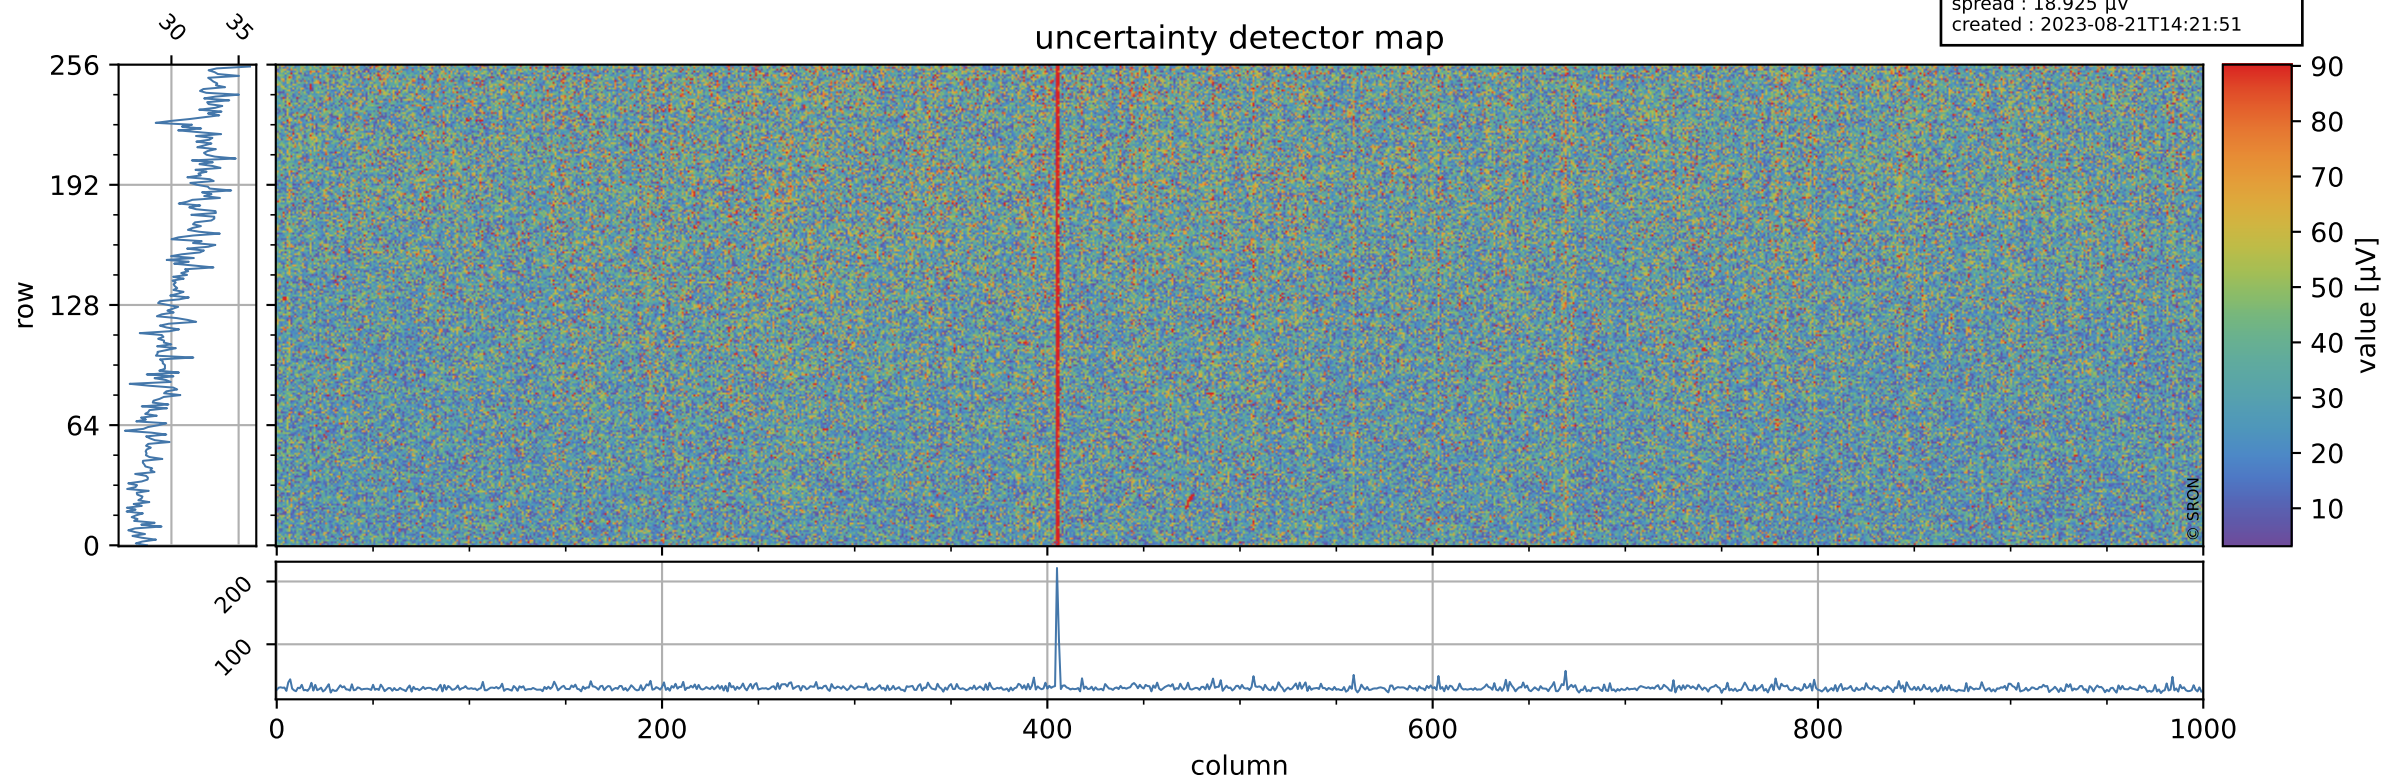

# Tropomi SWIR offset (official)

orbits : 19 in [6772, 6817]  
coverage : 2019-02-02 / 2019-02-05  
median : 0.52596 V  
spread : 0.035916 V  
created : 2023-08-21T14:21:51

## value detector map

# Tropomi SWIR offset (official)

orbits : 19 in [6772, 6817]  
coverage : 2019-02-02 / 2019-02-05  
median : 31.135  $\mu\text{V}$   
spread : 18.925  $\mu\text{V}$   
created : 2023-08-21T14:21:51

# Tropomi SWIR offset (official) ground-tracks of Sentinel-5P

orbits : 19 in [6772, 6817]  
coverage : 2019-02-02 / 2019-02-05  
created : 2023-08-21T14:21:52