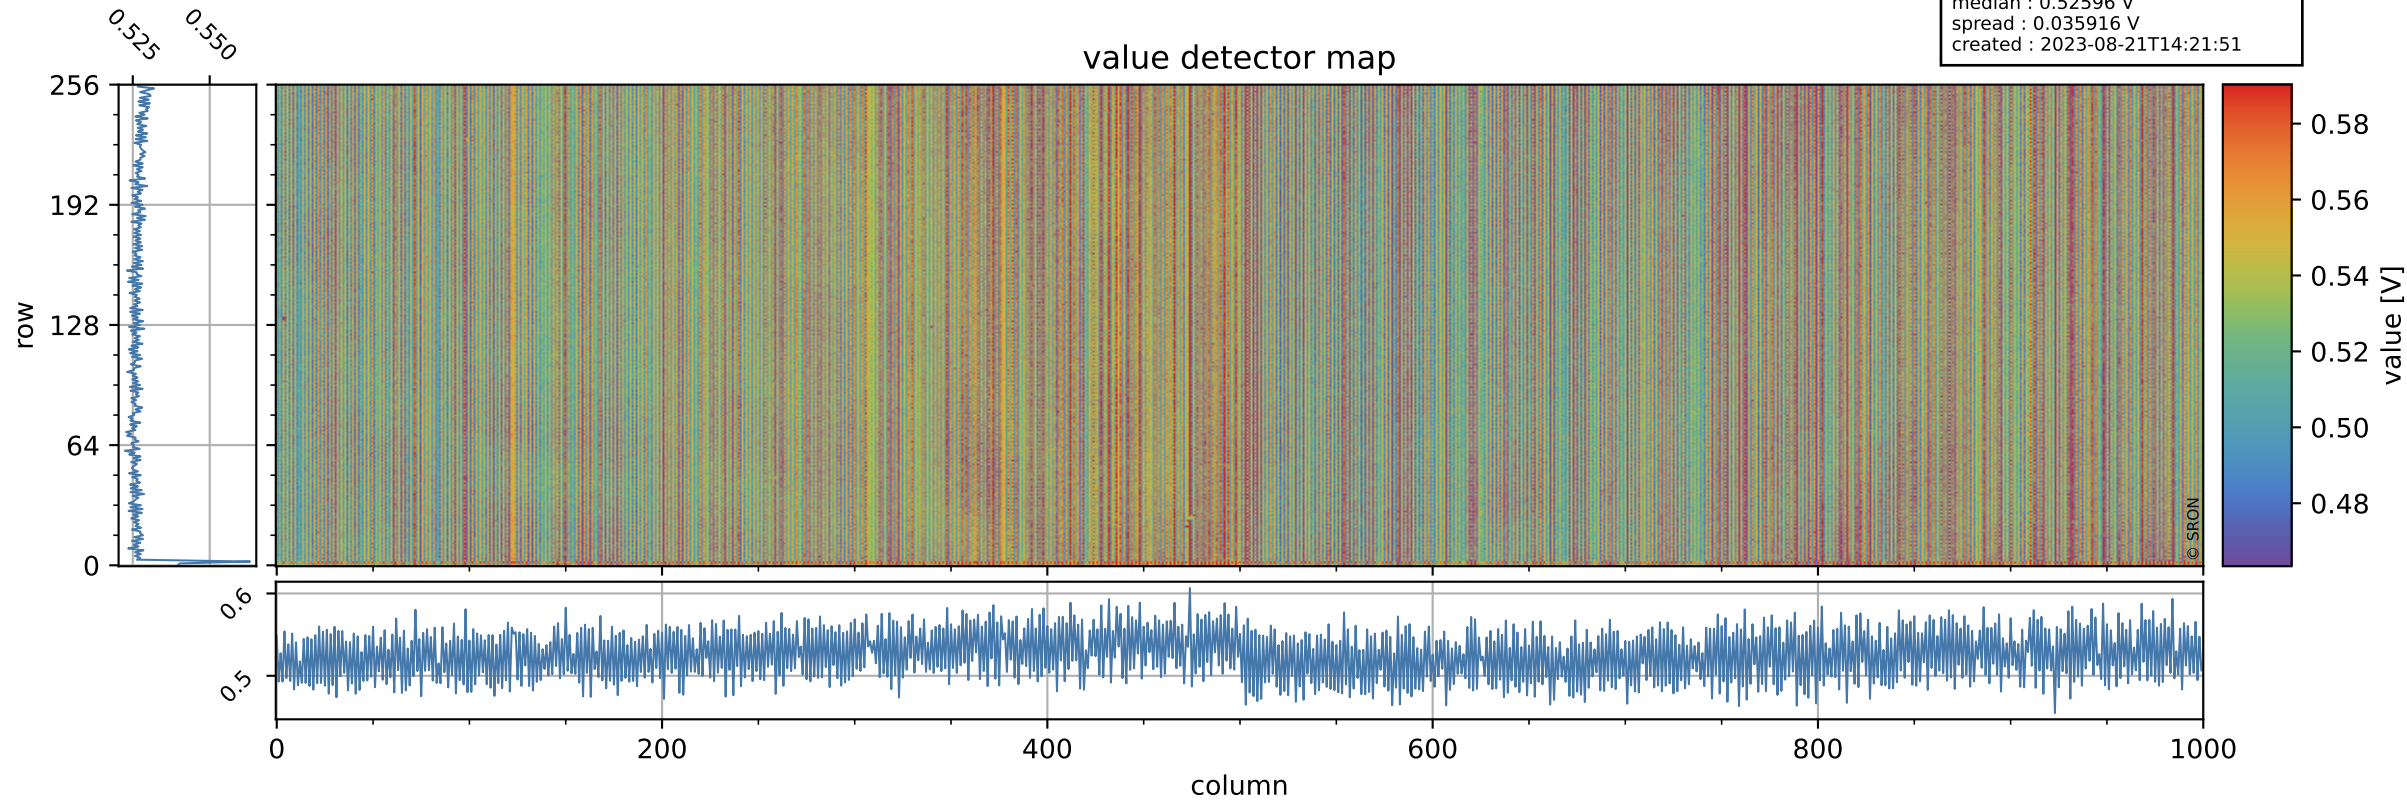

# Tropomi SWIR offset (official)

orbits : 19 in [6772, 6817]  
coverage : 2019-02-02 / 2019-02-05  
median : 0.52596 V  
spread : 0.035916 V  
created : 2023-08-21T14:21:51

## value detector map

# Tropomi SWIR offset (official)

orbits : 19 in [6772, 6817]  
coverage : 2019-02-02 / 2019-02-05  
median : 31.135  $\mu\text{V}$   
spread : 18.925  $\mu\text{V}$   
created : 2023-08-21T14:21:51

# Tropomi SWIR offset (official) ground-tracks of Sentinel-5P

orbits : 19 in [6772, 6817]  
coverage : 2019-02-02 / 2019-02-05  
created : 2023-08-21T14:21:52