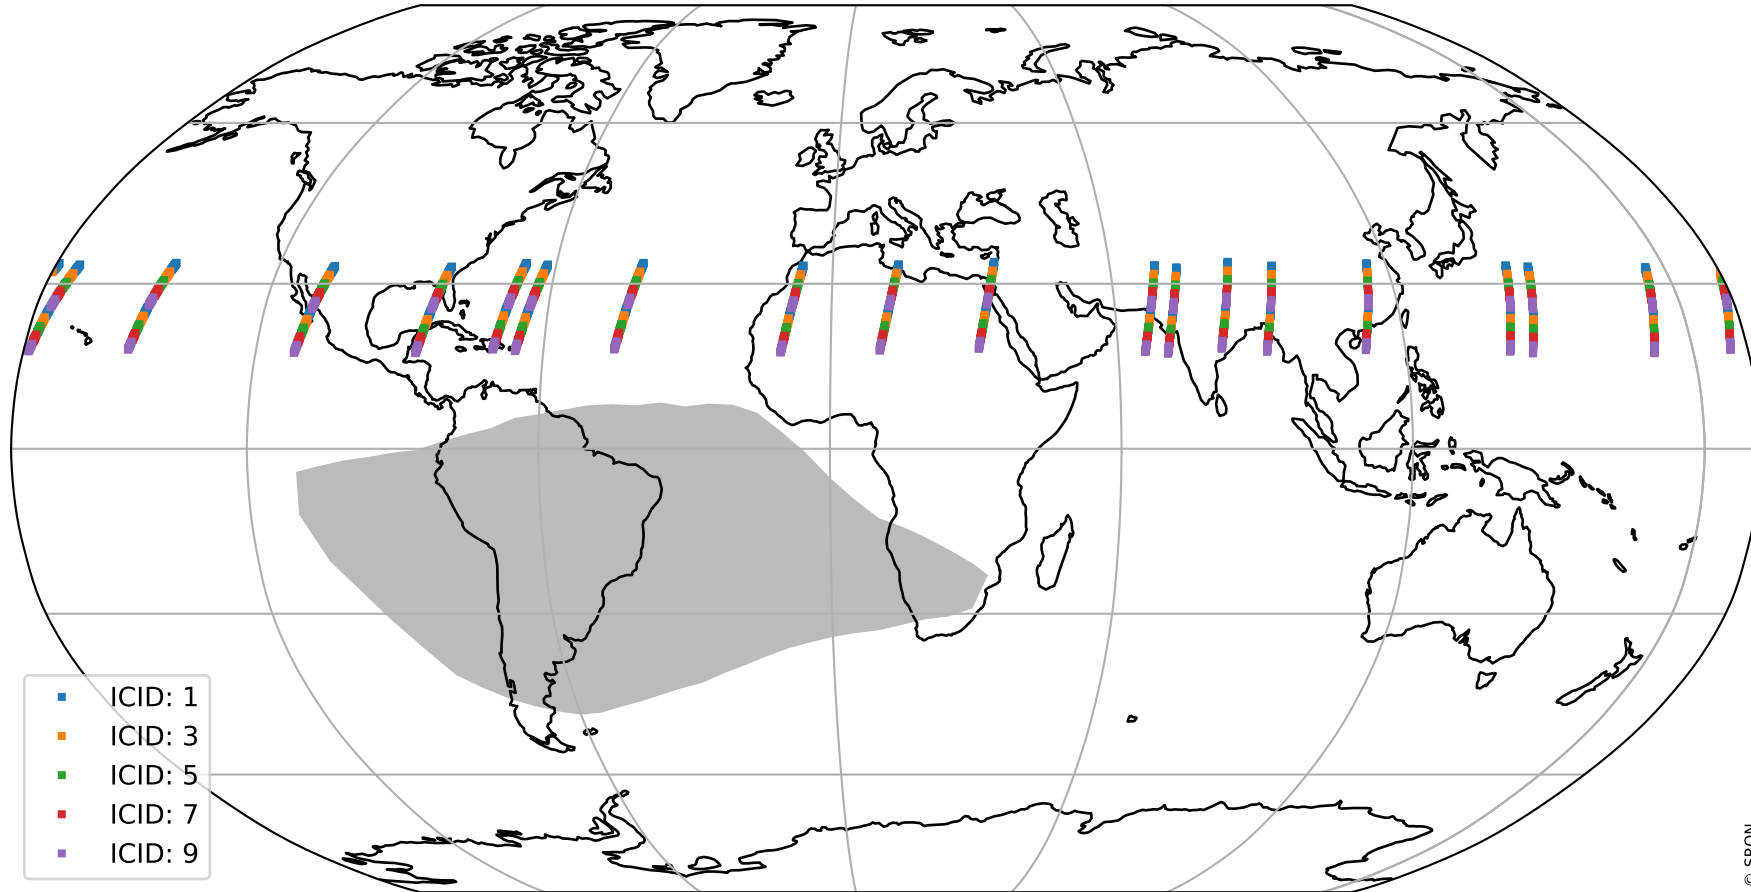

# Tropomi SWIR offset (official)

orbits : 19 in [6772, 6817]  
coverage : 2019-02-02 / 2019-02-05  
median : 31.135  $\mu\text{V}$   
spread : 18.925  $\mu\text{V}$   
created : 2023-08-21T14:21:51

# Tropomi SWIR offset (official)

orbits : 19 in [6772, 6817]  
coverage : 2019-02-02 / 2019-02-05  
median : -0.05993 mV  
spread : 0.32748 mV  
created : 2023-08-21T14:21:52

value compared with SWIR offset CKD

# Tropomi SWIR offset (official) ground-tracks of Sentinel-5P

orbits : 19 in [6772, 6817]  
coverage : 2019-02-02 / 2019-02-05  
created : 2023-08-21T14:21:52

# Tropomi SWIR offset (official)

orbits : [2827, 6817]  
coverage : 2018-04-30 / 2019-02-05  
created : 2023-08-21T14:21:52