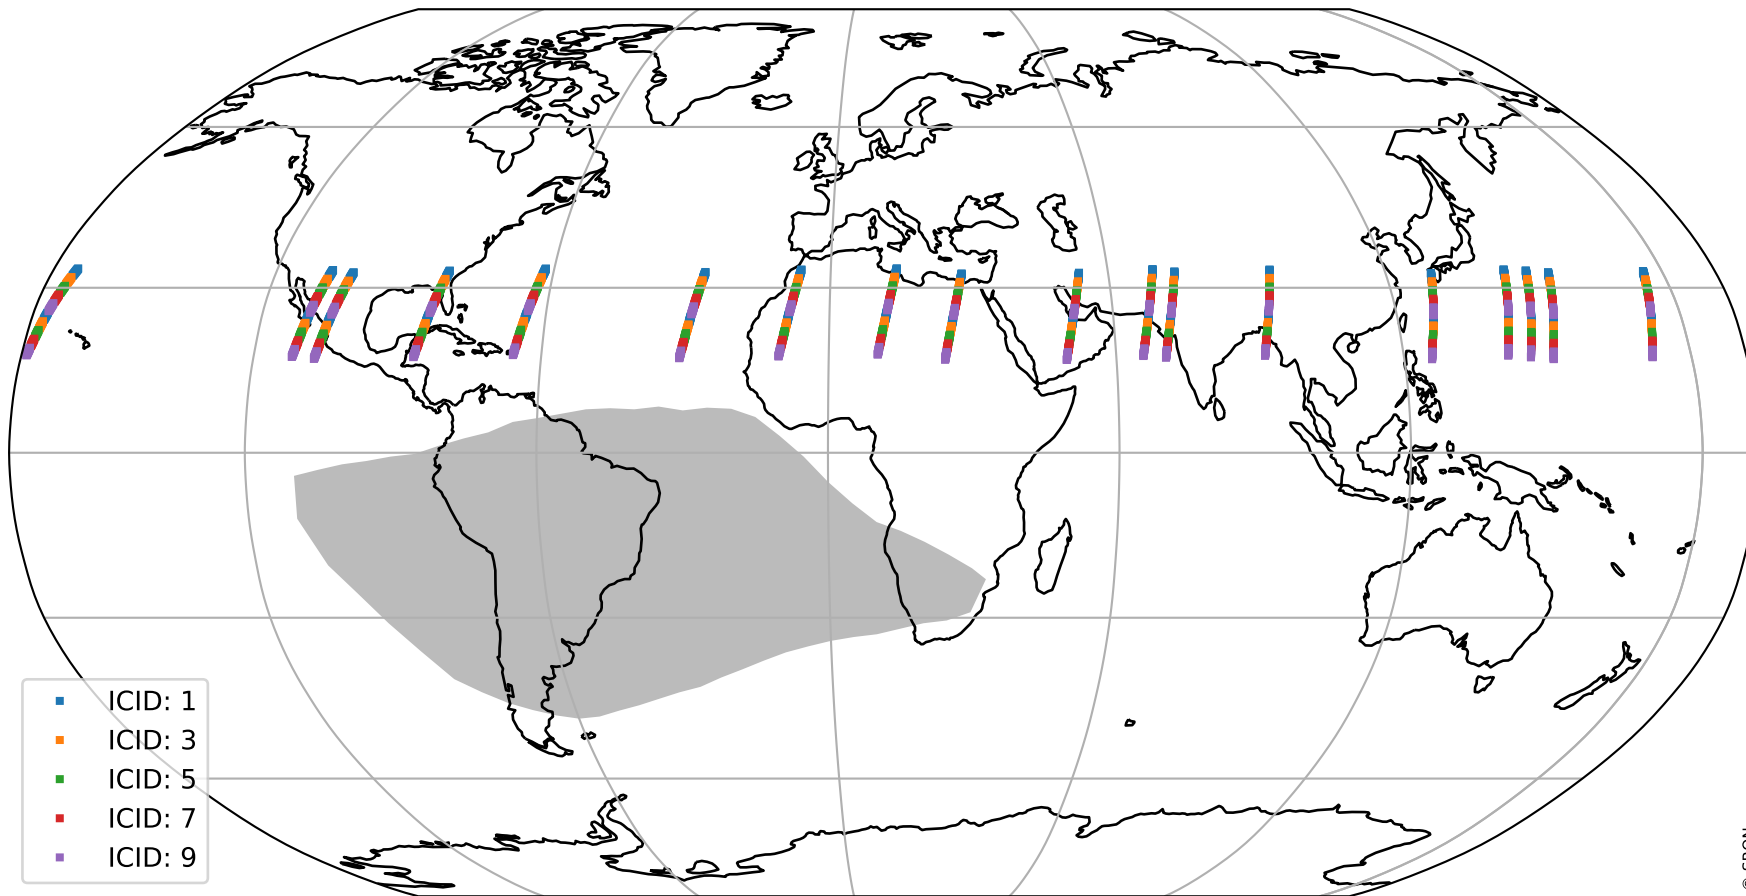

Tropomi SWIR offset (official)

orbits : 18 in [6787, 6832]
coverage : 2019-02-03 / 2019-02-07
median : 0.52597 V
spread : 0.035914 V
created : 2023-08-21T14:21:53

value detector map

Tropomi SWIR offset (official)

orbits : 18 in [6787, 6832]
coverage : 2019-02-03 / 2019-02-07
median : 31.658 μV
spread : 19.199 μV
created : 2023-08-21T14:21:53

Tropomi SWIR offset (official)

value compared with SWIR offset CKD

orbits : 18 in [6787, 6832]
coverage : 2019-02-03 / 2019-02-07
median : -0.045311 mV
spread : 0.32633 mV
created : 2023-08-21T14:21:54

Tropomi SWIR offset (official) ground-tracks of Sentinel-5P

orbits : 18 in [6787, 6832]
coverage : 2019-02-03 / 2019-02-07
created : 2023-08-21T14:21:54

Tropomi SWIR offset (official)

orbits : [2827, 6832]
coverage : 2018-04-30 / 2019-02-07
created : 2023-08-21T14:21:54