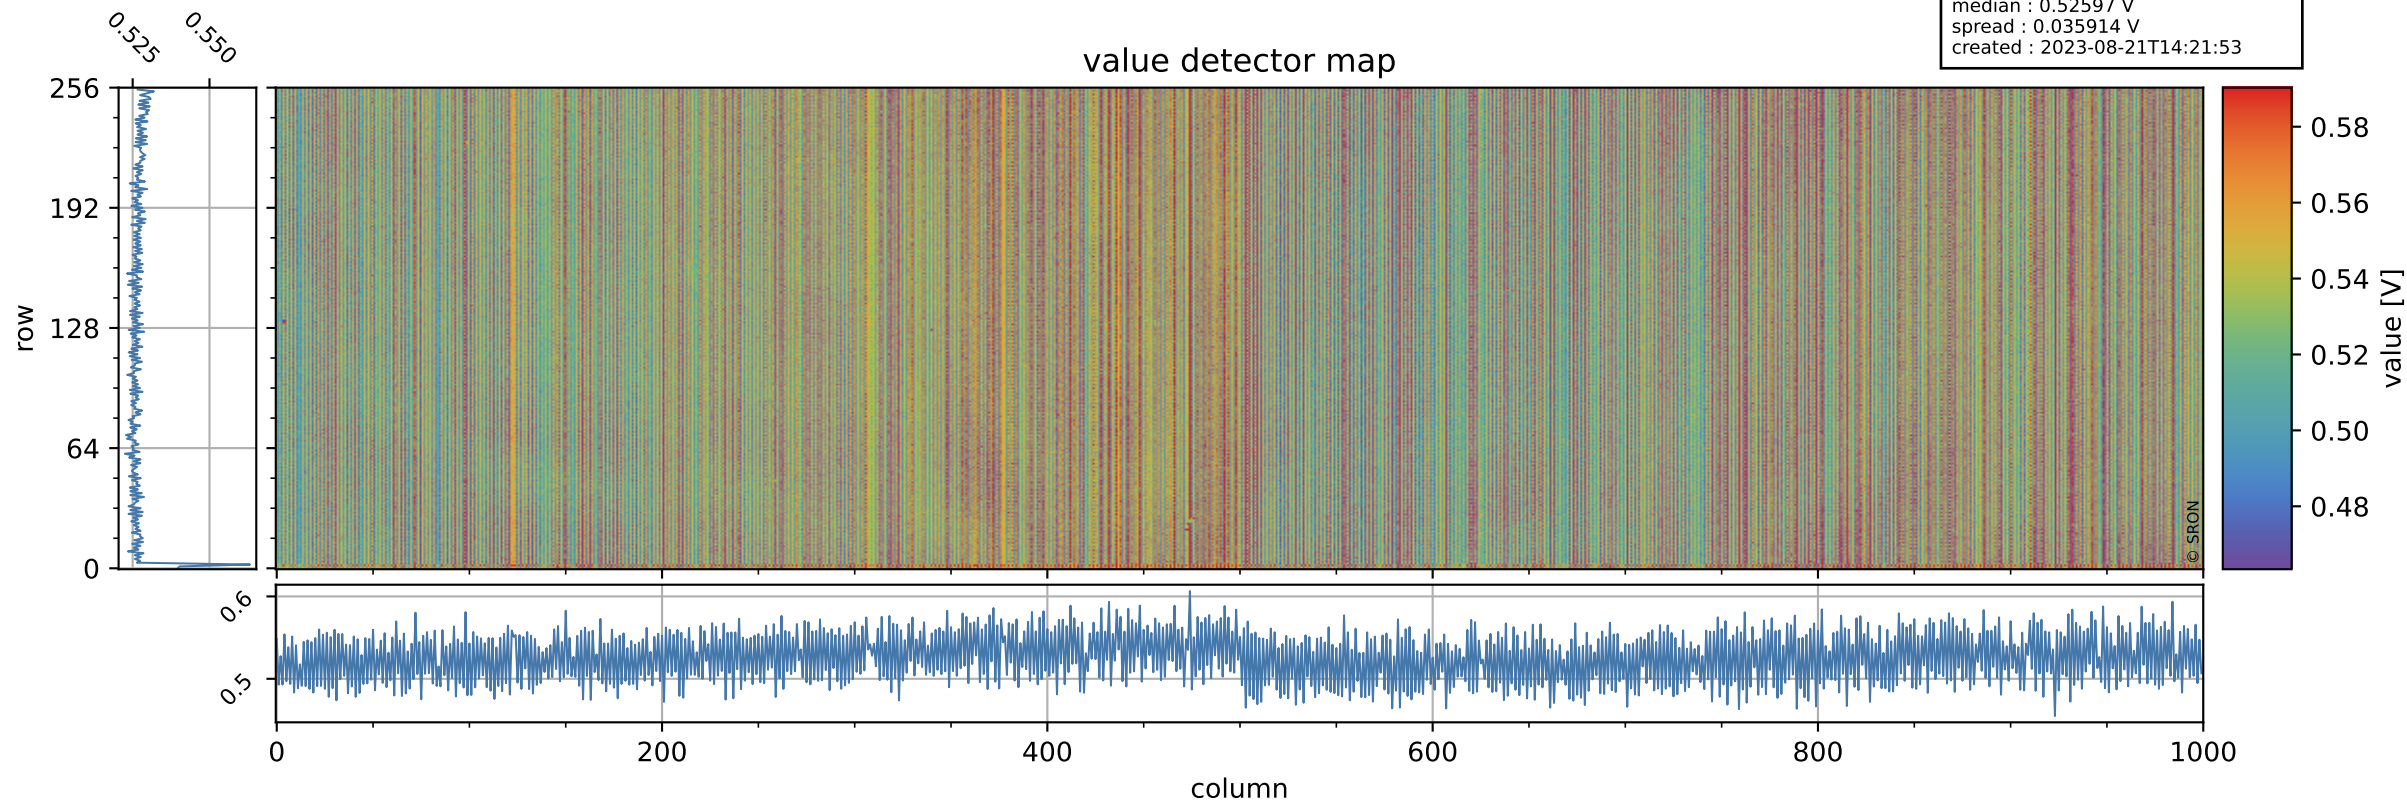

Tropomi SWIR offset (official)

orbits : 18 in [6787, 6832]
coverage : 2019-02-03 / 2019-02-07
median : 0.52597 V
spread : 0.035914 V
created : 2023-08-21T14:21:53

value detector map

Tropomi SWIR offset (official)

orbits : 18 in [6787, 6832]
coverage : 2019-02-03 / 2019-02-07
median : 31.658 μV
spread : 19.199 μV
created : 2023-08-21T14:21:53

Tropomi SWIR offset (official)

value compared with SWIR offset CKD

orbits : 18 in [6787, 6832]
coverage : 2019-02-03 / 2019-02-07
median : -0.045311 mV
spread : 0.32633 mV
created : 2023-08-21T14:21:54

Tropomi SWIR offset (official) ground-tracks of Sentinel-5P

orbits : 18 in [6787, 6832]
coverage : 2019-02-03 / 2019-02-07
created : 2023-08-21T14:21:54

Tropomi SWIR offset (official)

orbits : [2827, 6832]
coverage : 2018-04-30 / 2019-02-07
created : 2023-08-21T14:21:54

trend of detector median & temperatures