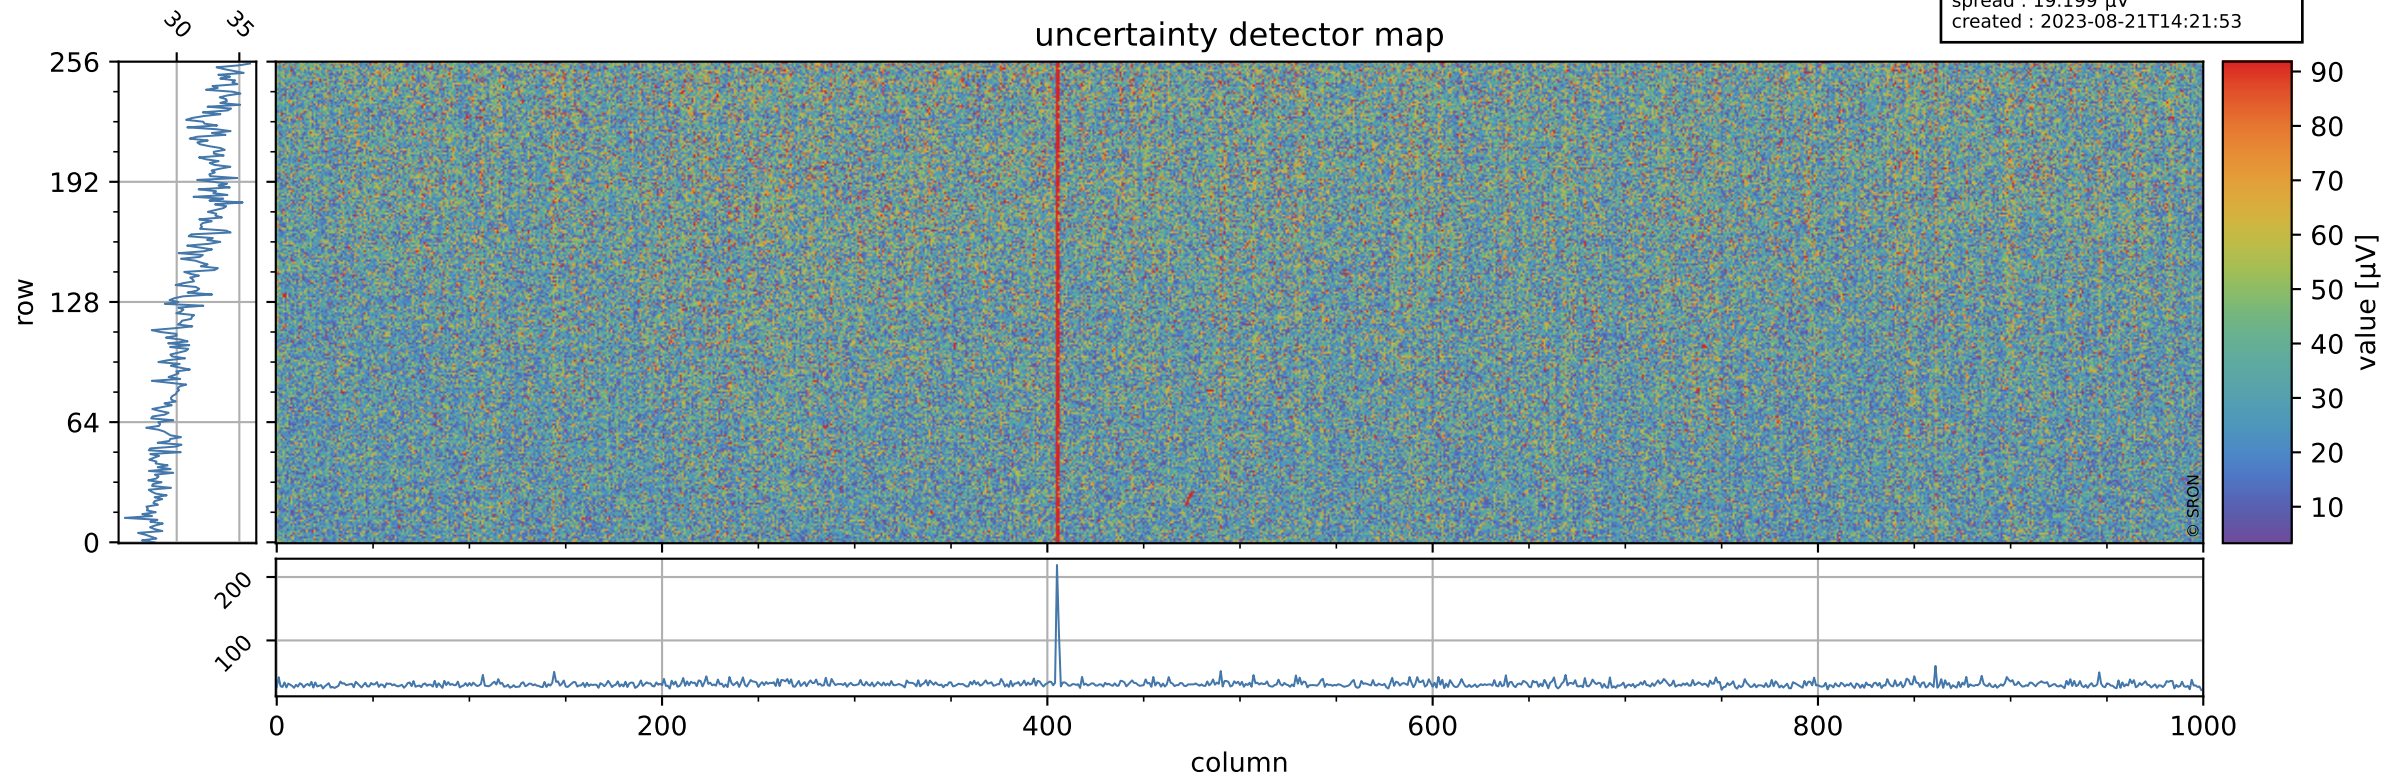

Tropomi SWIR offset (official)

orbits : 18 in [6787, 6832]
coverage : 2019-02-03 / 2019-02-07
median : 0.52597 V
spread : 0.035914 V
created : 2023-08-21T14:21:53

value detector map

Tropomi SWIR offset (official)

orbits : 18 in [6787, 6832]
coverage : 2019-02-03 / 2019-02-07
median : 31.658 μV
spread : 19.199 μV
created : 2023-08-21T14:21:53

Tropomi SWIR offset (official)

value compared with SWIR offset CKD

orbits : 18 in [6787, 6832]
coverage : 2019-02-03 / 2019-02-07
median : -0.045311 mV
spread : 0.32633 mV
created : 2023-08-21T14:21:54

Tropomi SWIR offset (official) ground-tracks of Sentinel-5P

orbits : 18 in [6787, 6832]
coverage : 2019-02-03 / 2019-02-07
created : 2023-08-21T14:21:54

Tropomi SWIR offset (official)

orbits : [2827, 6832]
coverage : 2018-04-30 / 2019-02-07
created : 2023-08-21T14:21:54

trend of detector median & temperatures