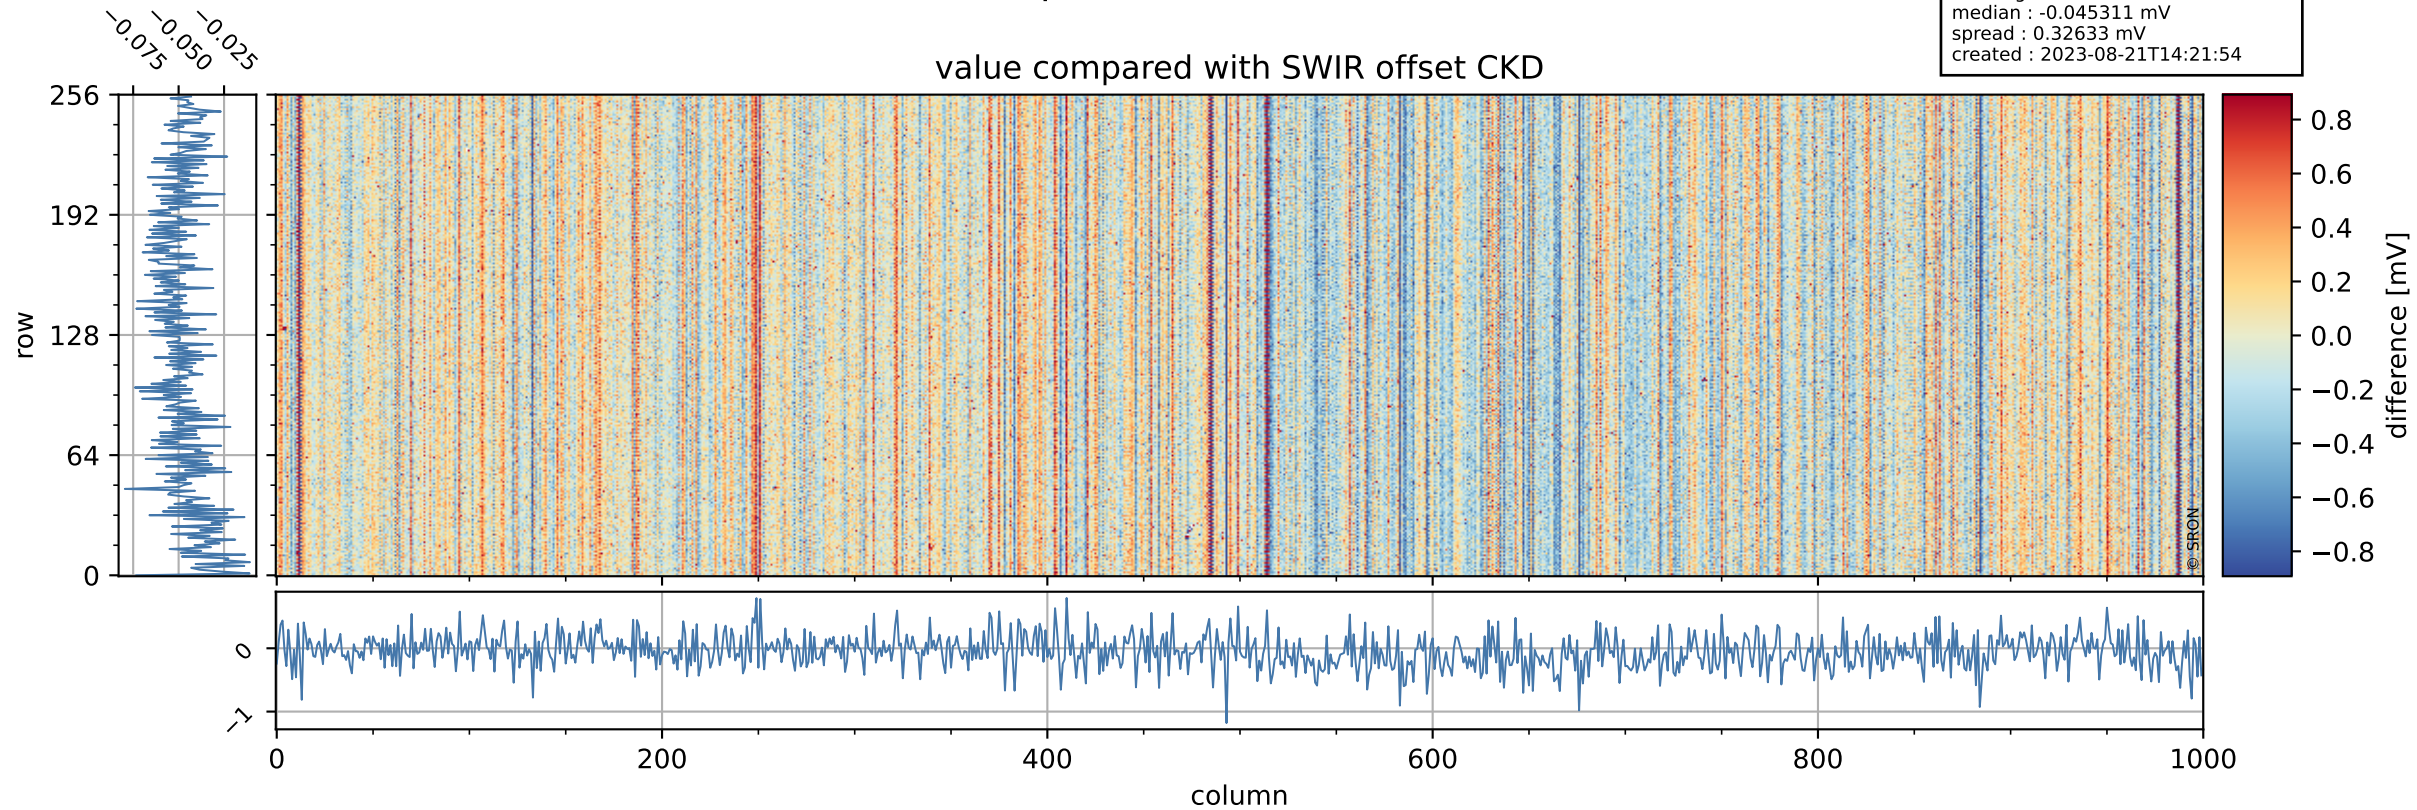

Tropomi SWIR offset (official)

orbits : 18 in [6787, 6832]
coverage : 2019-02-03 / 2019-02-07
median : 0.52597 V
spread : 0.035914 V
created : 2023-08-21T14:21:53

value detector map

Tropomi SWIR offset (official)

orbits : 18 in [6787, 6832]
coverage : 2019-02-03 / 2019-02-07
median : 31.658 μV
spread : 19.199 μV
created : 2023-08-21T14:21:53

Tropomi SWIR offset (official)

value compared with SWIR offset CKD

orbits : 18 in [6787, 6832]
coverage : 2019-02-03 / 2019-02-07
median : -0.045311 mV
spread : 0.32633 mV
created : 2023-08-21T14:21:54

Tropomi SWIR offset (official) ground-tracks of Sentinel-5P

orbits : 18 in [6787, 6832]
coverage : 2019-02-03 / 2019-02-07
created : 2023-08-21T14:21:54

Tropomi SWIR offset (official)

orbits : [2827, 6832]
coverage : 2018-04-30 / 2019-02-07
created : 2023-08-21T14:21:54

trend of detector median & temperatures