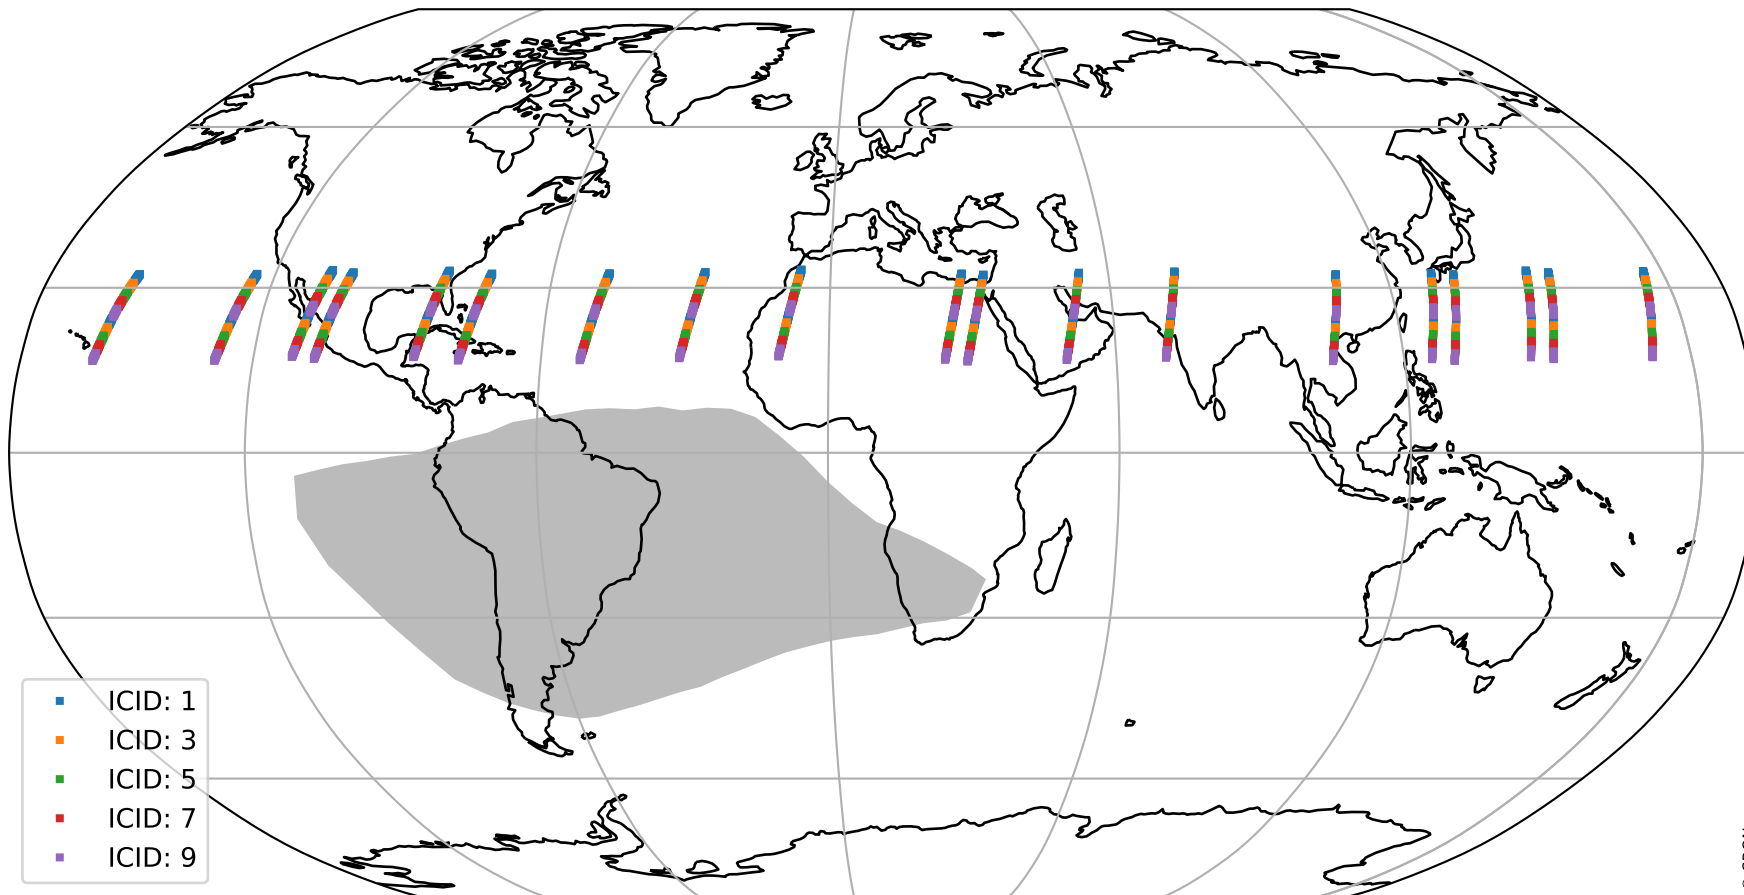

Tropomi SWIR offset (official)

orbits : 19 in [6802, 6847]
coverage : 2019-02-05 / 2019-02-07
median : 0.52597 V
spread : 0.035915 V
created : 2023-08-21T14:21:55

value detector map

Tropomi SWIR offset (official)

orbits : 19 in [6802, 6847]
coverage : 2019-02-05 / 2019-02-07
median : 31.074 μV
spread : 18.879 μV
created : 2023-08-21T14:21:55

Tropomi SWIR offset (official)

value compared with SWIR offset CKD

orbits : 19 in [6802, 6847]
coverage : 2019-02-05 / 2019-02-07
median : -0.047517 mV
spread : 0.32461 mV
created : 2023-08-21T14:21:56

Tropomi SWIR offset (official) ground-tracks of Sentinel-5P

orbits : 19 in [6802, 6847]
coverage : 2019-02-05 / 2019-02-07
created : 2023-08-21T14:21:56

Tropomi SWIR offset (official)

orbits : [2827, 6847]
coverage : 2018-04-30 / 2019-02-07
created : 2023-08-21T14:21:56