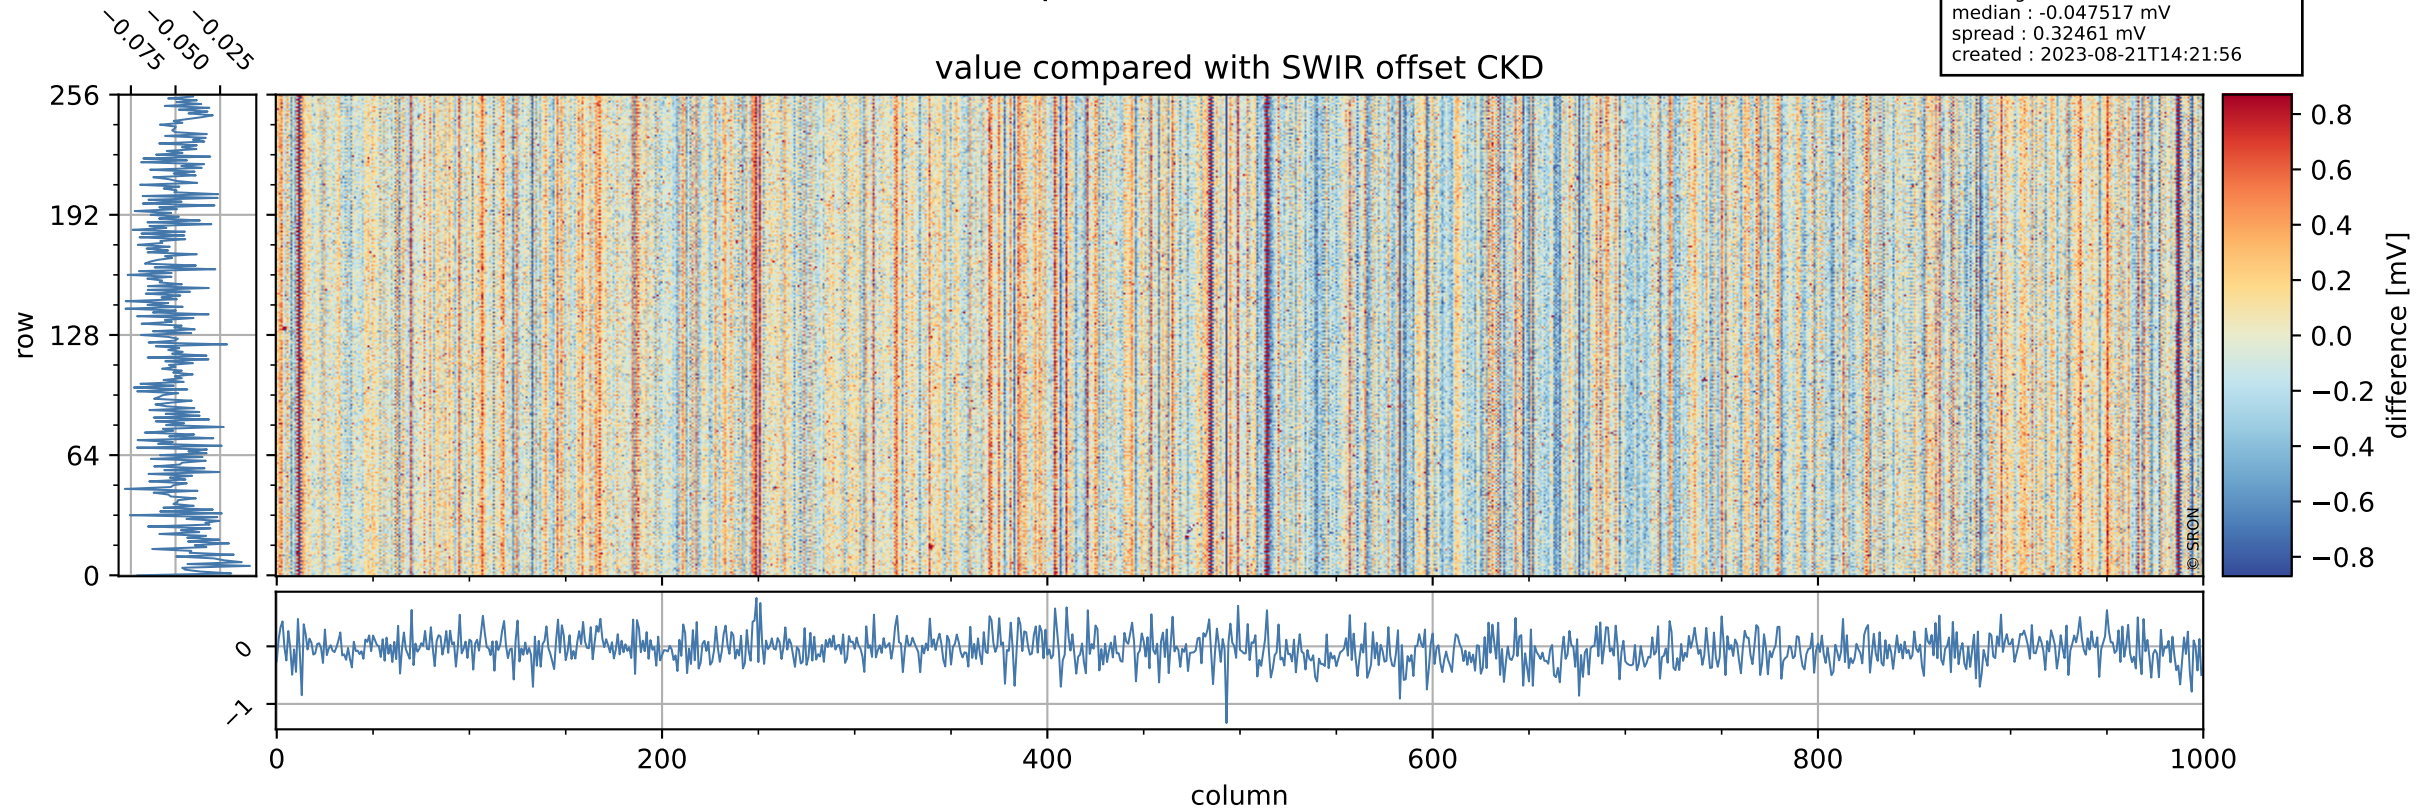

Tropomi SWIR offset (official)

orbits : 19 in [6802, 6847]
coverage : 2019-02-05 / 2019-02-07
median : 0.52597 V
spread : 0.035915 V
created : 2023-08-21T14:21:55

value detector map

Tropomi SWIR offset (official)

orbits : 19 in [6802, 6847]
coverage : 2019-02-05 / 2019-02-07
median : 31.074 μV
spread : 18.879 μV
created : 2023-08-21T14:21:55

Tropomi SWIR offset (official)

value compared with SWIR offset CKD

orbits : 19 in [6802, 6847]
coverage : 2019-02-05 / 2019-02-07
median : -0.047517 mV
spread : 0.32461 mV
created : 2023-08-21T14:21:56

Tropomi SWIR offset (official) ground-tracks of Sentinel-5P

orbits : 19 in [6802, 6847]
coverage : 2019-02-05 / 2019-02-07
created : 2023-08-21T14:21:56

Tropomi SWIR offset (official)

orbits : [2827, 6847]
coverage : 2018-04-30 / 2019-02-07
created : 2023-08-21T14:21:56

trend of detector median & temperatures