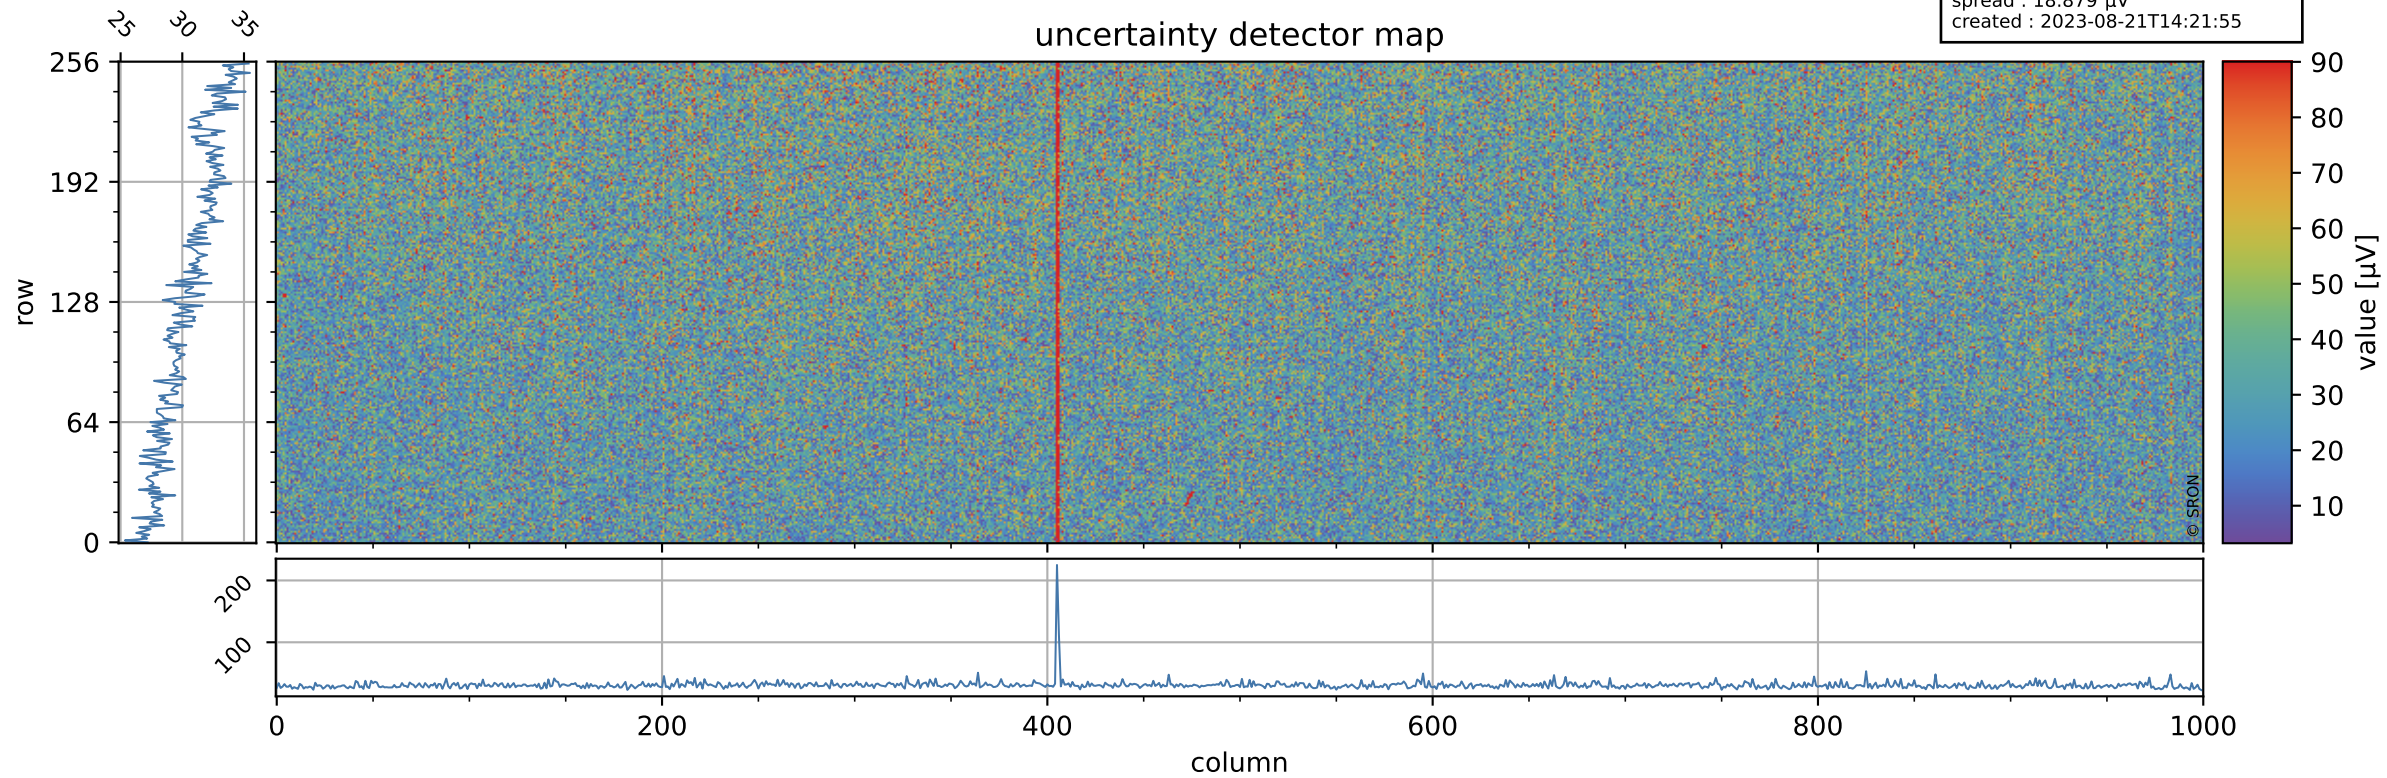

Tropomi SWIR offset (official)

orbits : 19 in [6802, 6847]
coverage : 2019-02-05 / 2019-02-07
median : 0.52597 V
spread : 0.035915 V
created : 2023-08-21T14:21:55

value detector map

Tropomi SWIR offset (official)

orbits : 19 in [6802, 6847]
coverage : 2019-02-05 / 2019-02-07
median : 31.074 μV
spread : 18.879 μV
created : 2023-08-21T14:21:55

Tropomi SWIR offset (official)

value compared with SWIR offset CKD

orbits : 19 in [6802, 6847]
coverage : 2019-02-05 / 2019-02-07
median : -0.047517 mV
spread : 0.32461 mV
created : 2023-08-21T14:21:56

Tropomi SWIR offset (official) ground-tracks of Sentinel-5P

orbits : 19 in [6802, 6847]
coverage : 2019-02-05 / 2019-02-07
created : 2023-08-21T14:21:56

Tropomi SWIR offset (official)

orbits : [2827, 6847]
coverage : 2018-04-30 / 2019-02-07
created : 2023-08-21T14:21:56

trend of detector median & temperatures