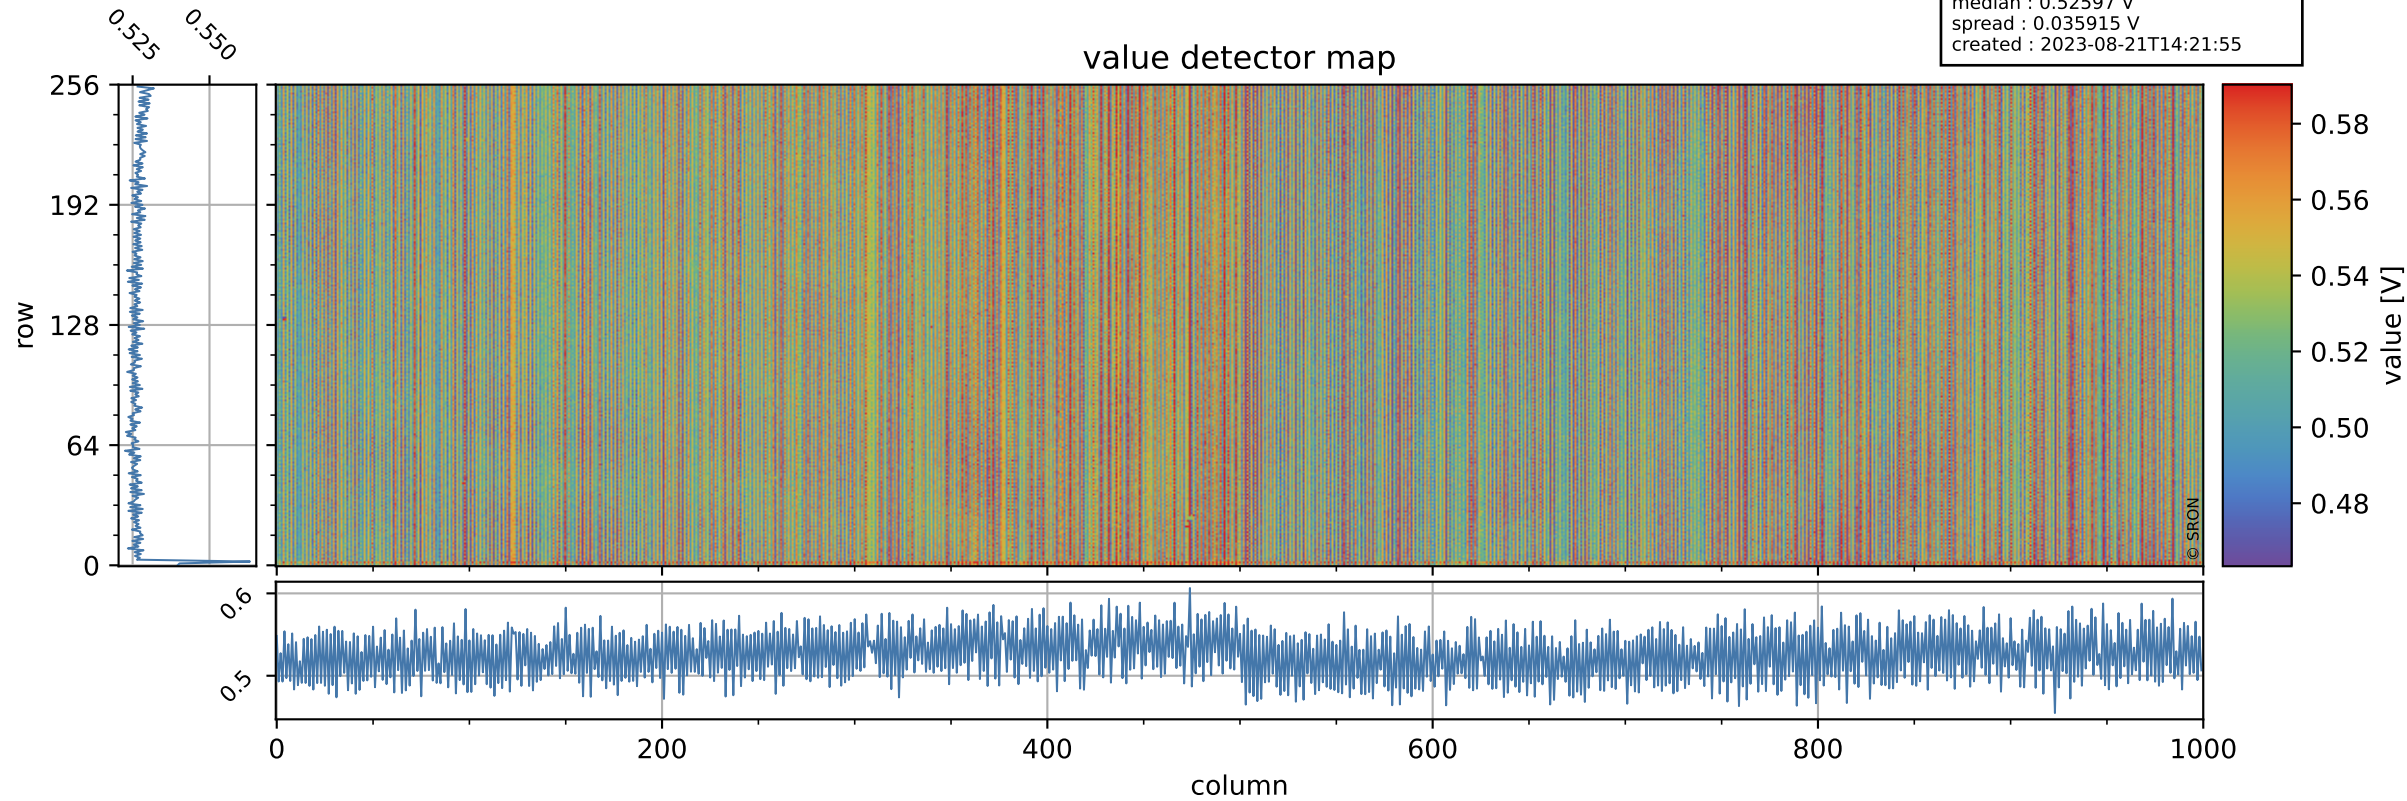

Tropomi SWIR offset (official)

orbits : 19 in [6802, 6847]
coverage : 2019-02-05 / 2019-02-07
median : 0.52597 V
spread : 0.035915 V
created : 2023-08-21T14:21:55

value detector map

Tropomi SWIR offset (official)

orbits : 19 in [6802, 6847]
coverage : 2019-02-05 / 2019-02-07
median : 31.074 μV
spread : 18.879 μV
created : 2023-08-21T14:21:55

Tropomi SWIR offset (official)

value compared with SWIR offset CKD

orbits : 19 in [6802, 6847]
coverage : 2019-02-05 / 2019-02-07
median : -0.047517 mV
spread : 0.32461 mV
created : 2023-08-21T14:21:56

Tropomi SWIR offset (official) ground-tracks of Sentinel-5P

orbits : 19 in [6802, 6847]
coverage : 2019-02-05 / 2019-02-07
created : 2023-08-21T14:21:56

Tropomi SWIR offset (official)

orbits : [2827, 6847]
coverage : 2018-04-30 / 2019-02-07
created : 2023-08-21T14:21:56

trend of detector median & temperatures