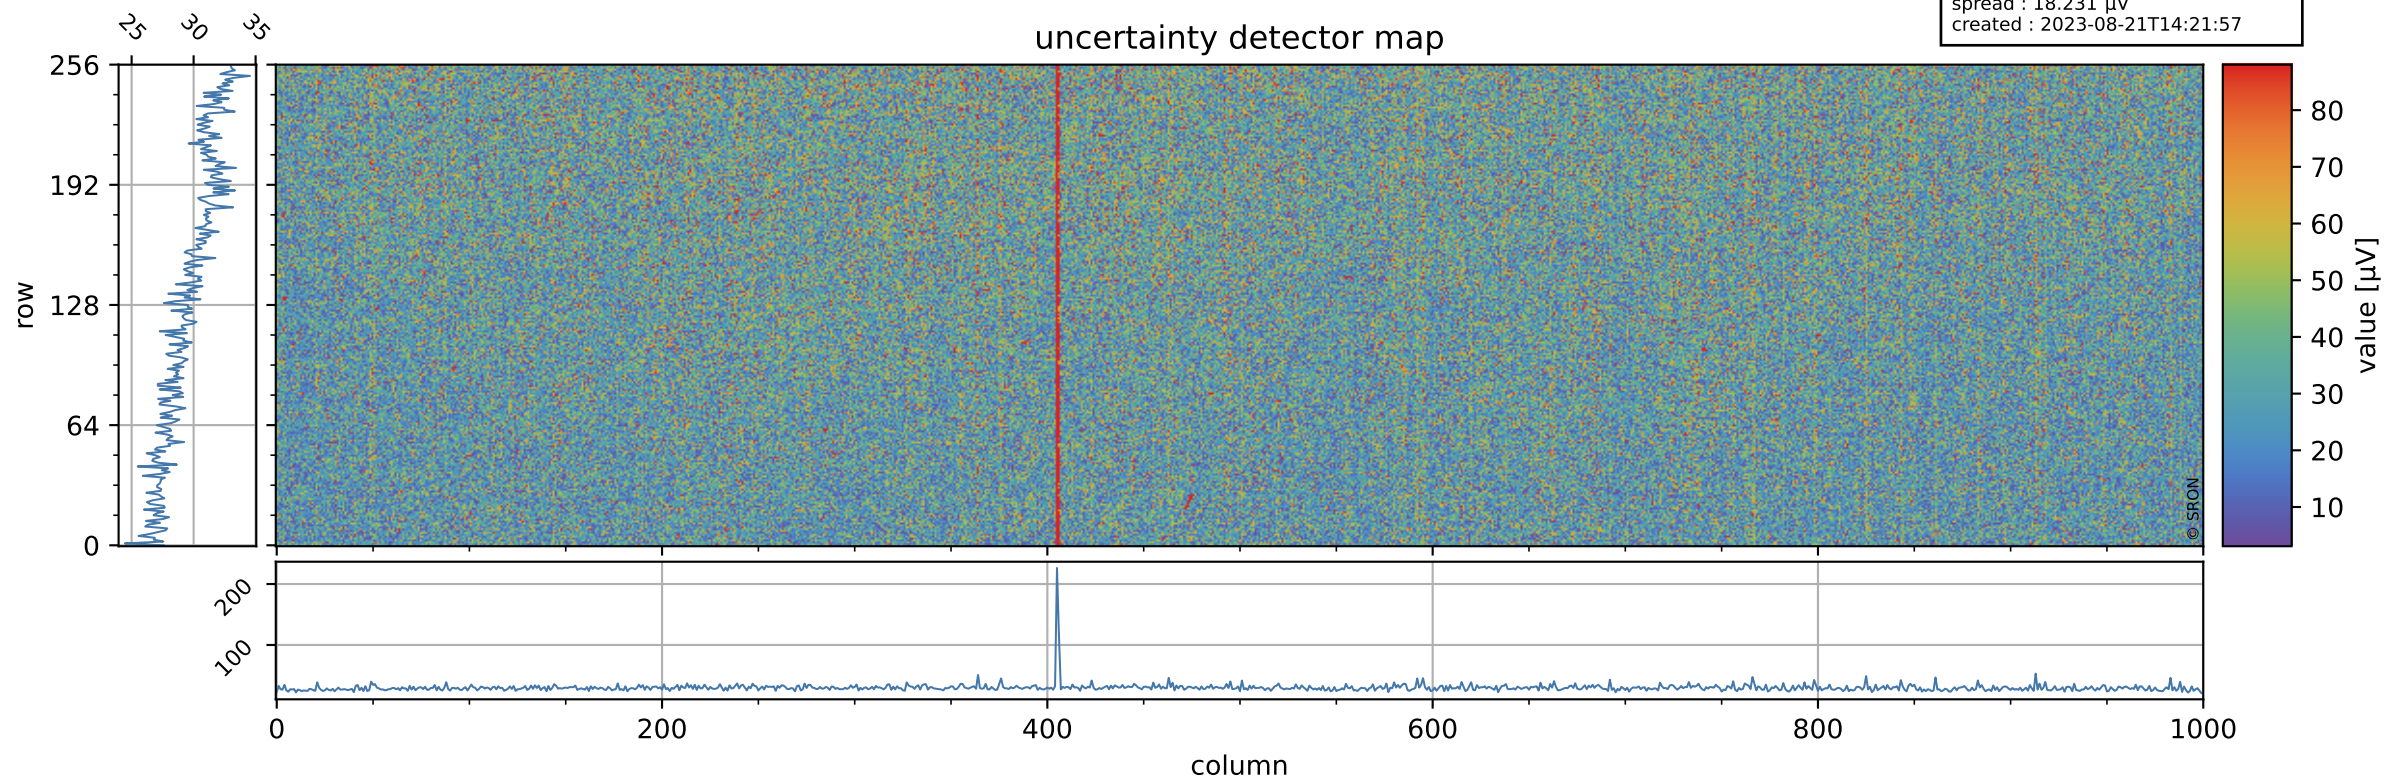

# Tropomi SWIR offset (official)

orbits : 19 in [6817, 6862]  
coverage : 2019-02-06 / 2019-02-09  
median : 0.52598 V  
spread : 0.035916 V  
created : 2023-08-21T14:21:57

## value detector map

# Tropomi SWIR offset (official)

orbits : 19 in [6817, 6862]  
coverage : 2019-02-06 / 2019-02-09  
median : 30.166  $\mu\text{V}$   
spread : 18.231  $\mu\text{V}$   
created : 2023-08-21T14:21:57

# Tropomi SWIR offset (official) ground-tracks of Sentinel-5P

orbits : 19 in [6817, 6862]  
coverage : 2019-02-06 / 2019-02-09  
created : 2023-08-21T14:21:58