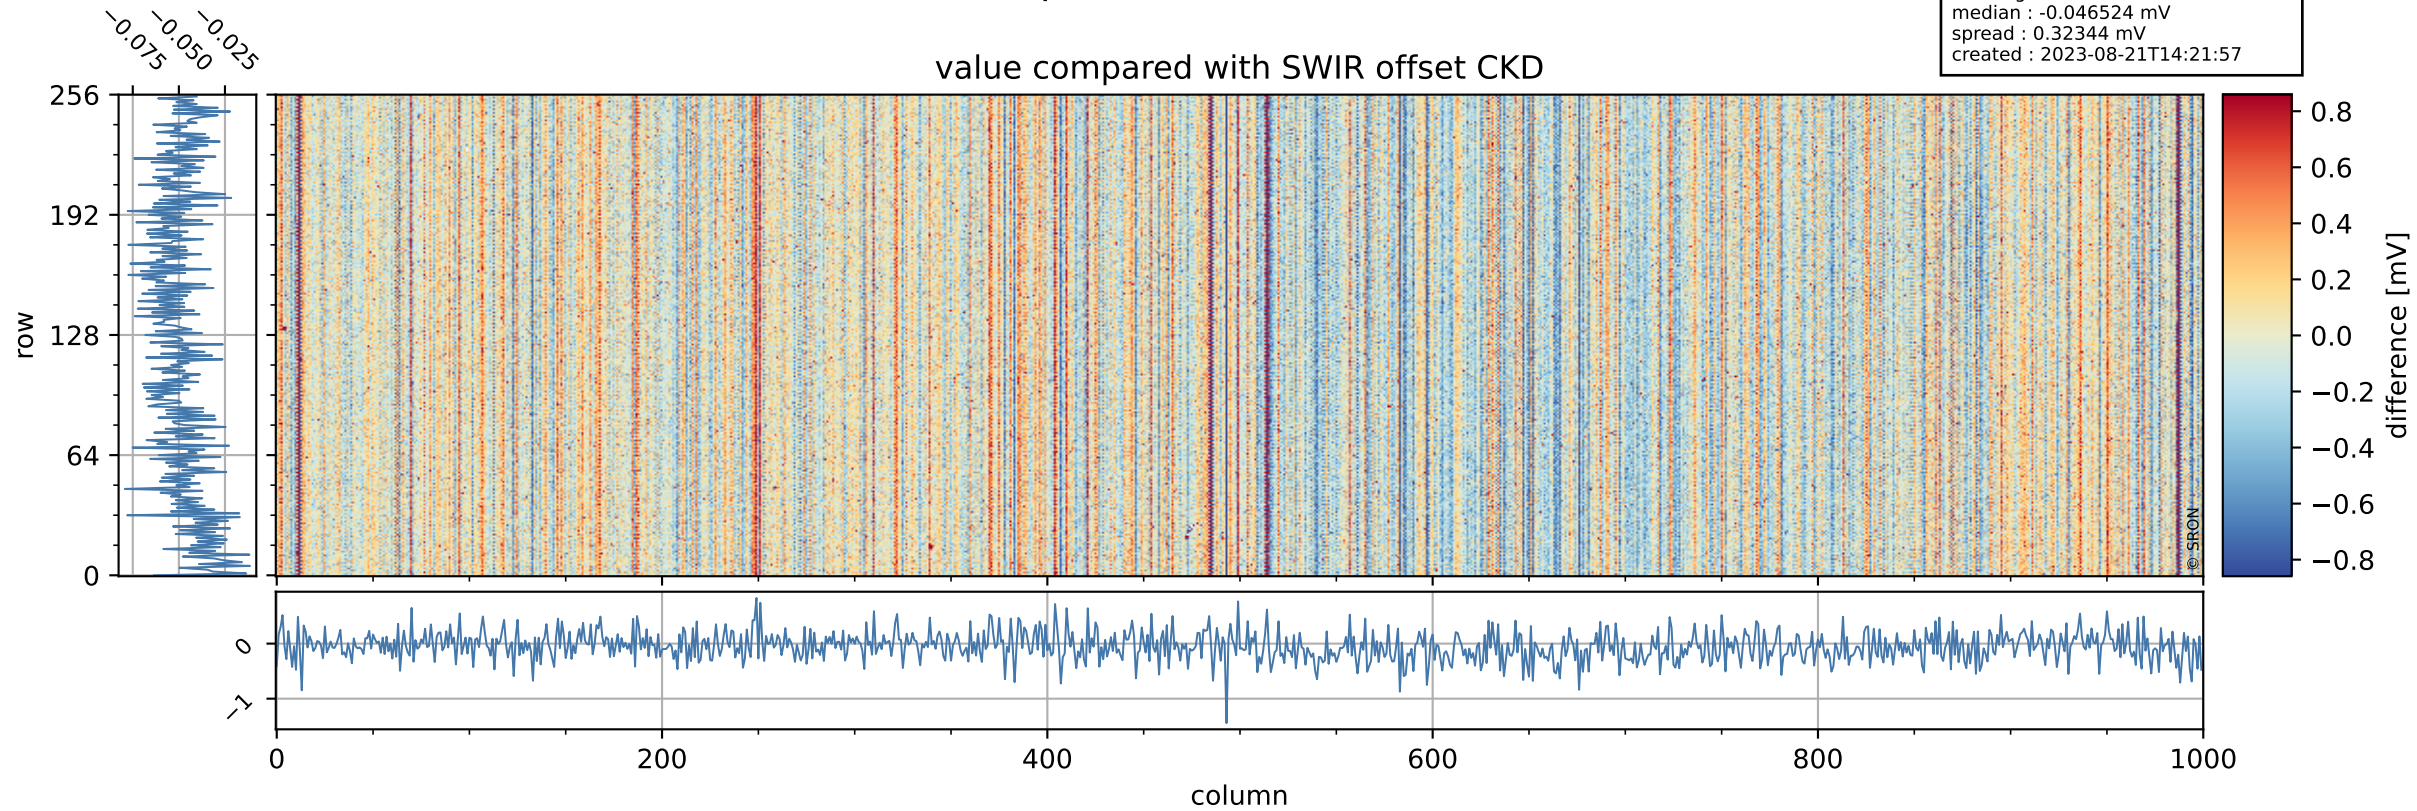

## value detector map

# Tropomi SWIR offset (official)

orbits : 19 in [6817, 6862]  
coverage : 2019-02-06 / 2019-02-09  
median : 30.166  $\mu\text{V}$   
spread : 18.231  $\mu\text{V}$   
created : 2023-08-21T14:21:57

# Tropomi SWIR offset (official) ground-tracks of Sentinel-5P

orbits : 19 in [6817, 6862]  
coverage : 2019-02-06 / 2019-02-09  
created : 2023-08-21T14:21:58

# Tropomi SWIR offset (official)

orbits : [2827, 6862]  
coverage : 2018-04-30 / 2019-02-09  
created : 2023-08-21T14:21:58