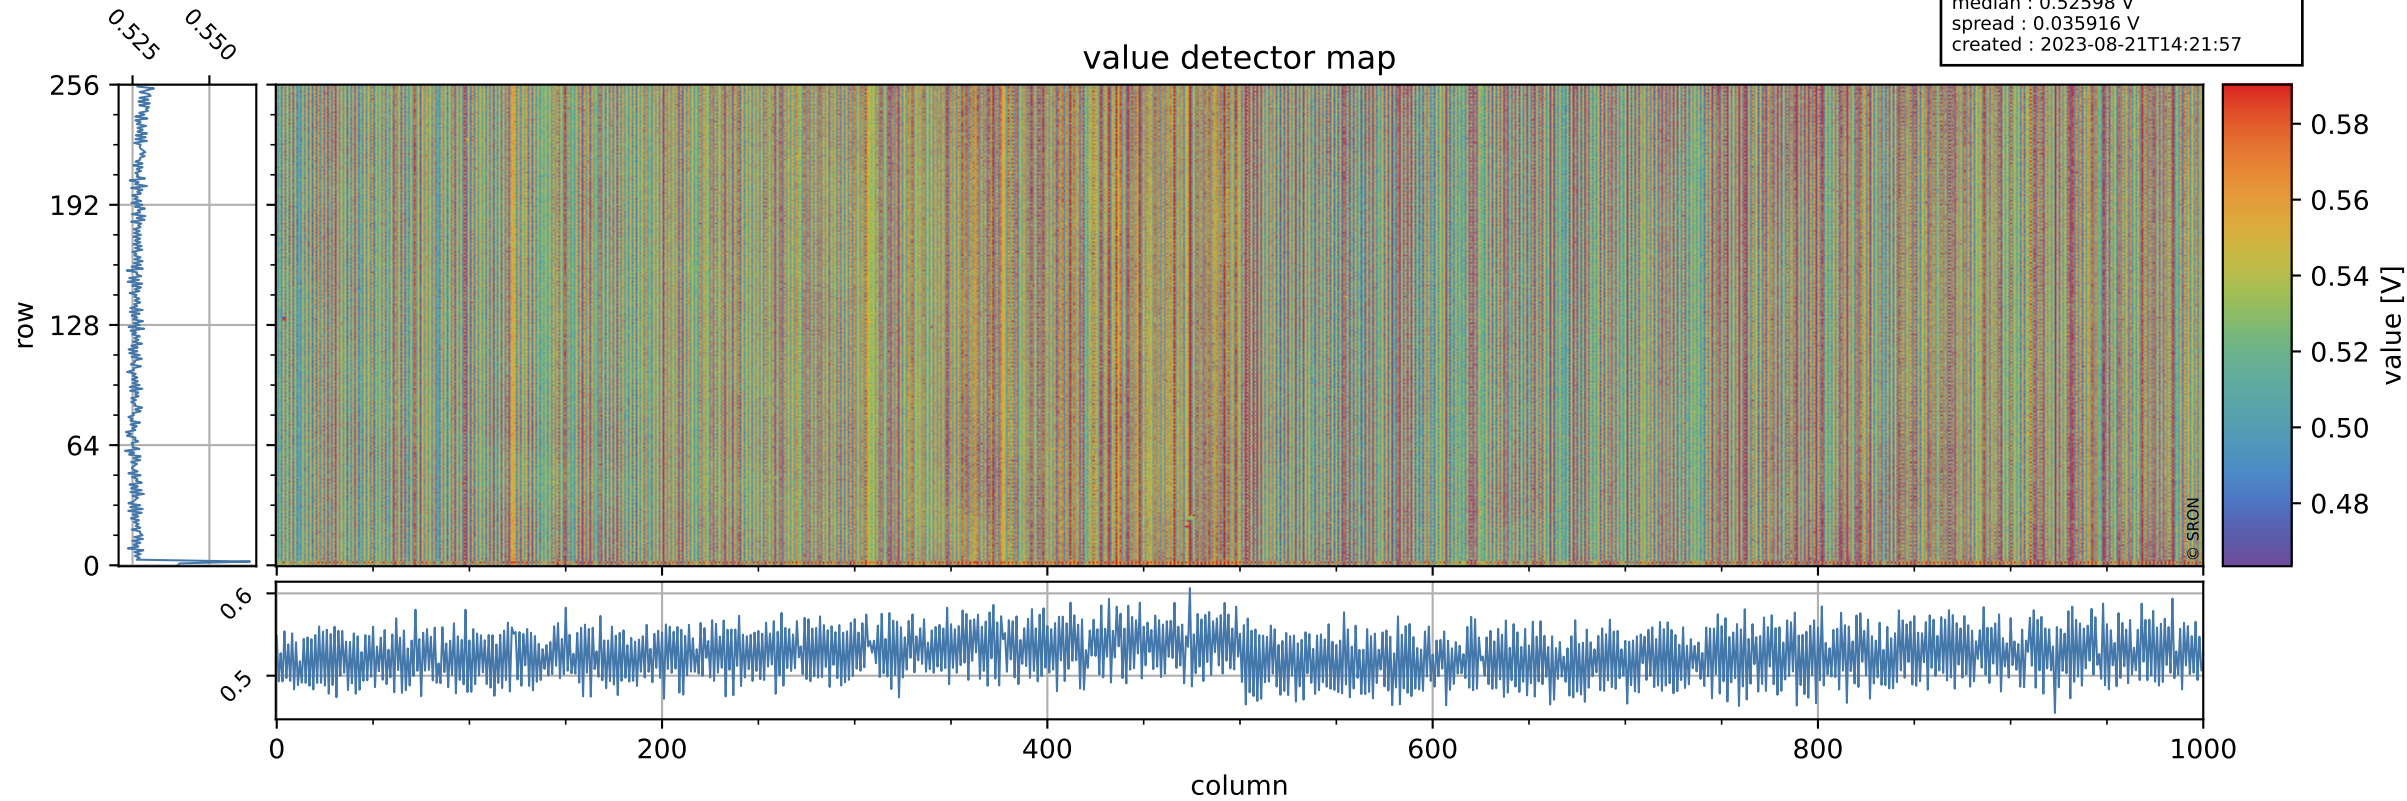

# Tropomi SWIR offset (official)

orbits : 19 in [6817, 6862]  
coverage : 2019-02-06 / 2019-02-09  
median : 0.52598 V  
spread : 0.035916 V  
created : 2023-08-21T14:21:57

## value detector map

# Tropomi SWIR offset (official)

orbits : 19 in [6817, 6862]  
coverage : 2019-02-06 / 2019-02-09  
median : 30.166  $\mu\text{V}$   
spread : 18.231  $\mu\text{V}$   
created : 2023-08-21T14:21:57

# Tropomi SWIR offset (official) ground-tracks of Sentinel-5P

orbits : 19 in [6817, 6862]  
coverage : 2019-02-06 / 2019-02-09  
created : 2023-08-21T14:21:58