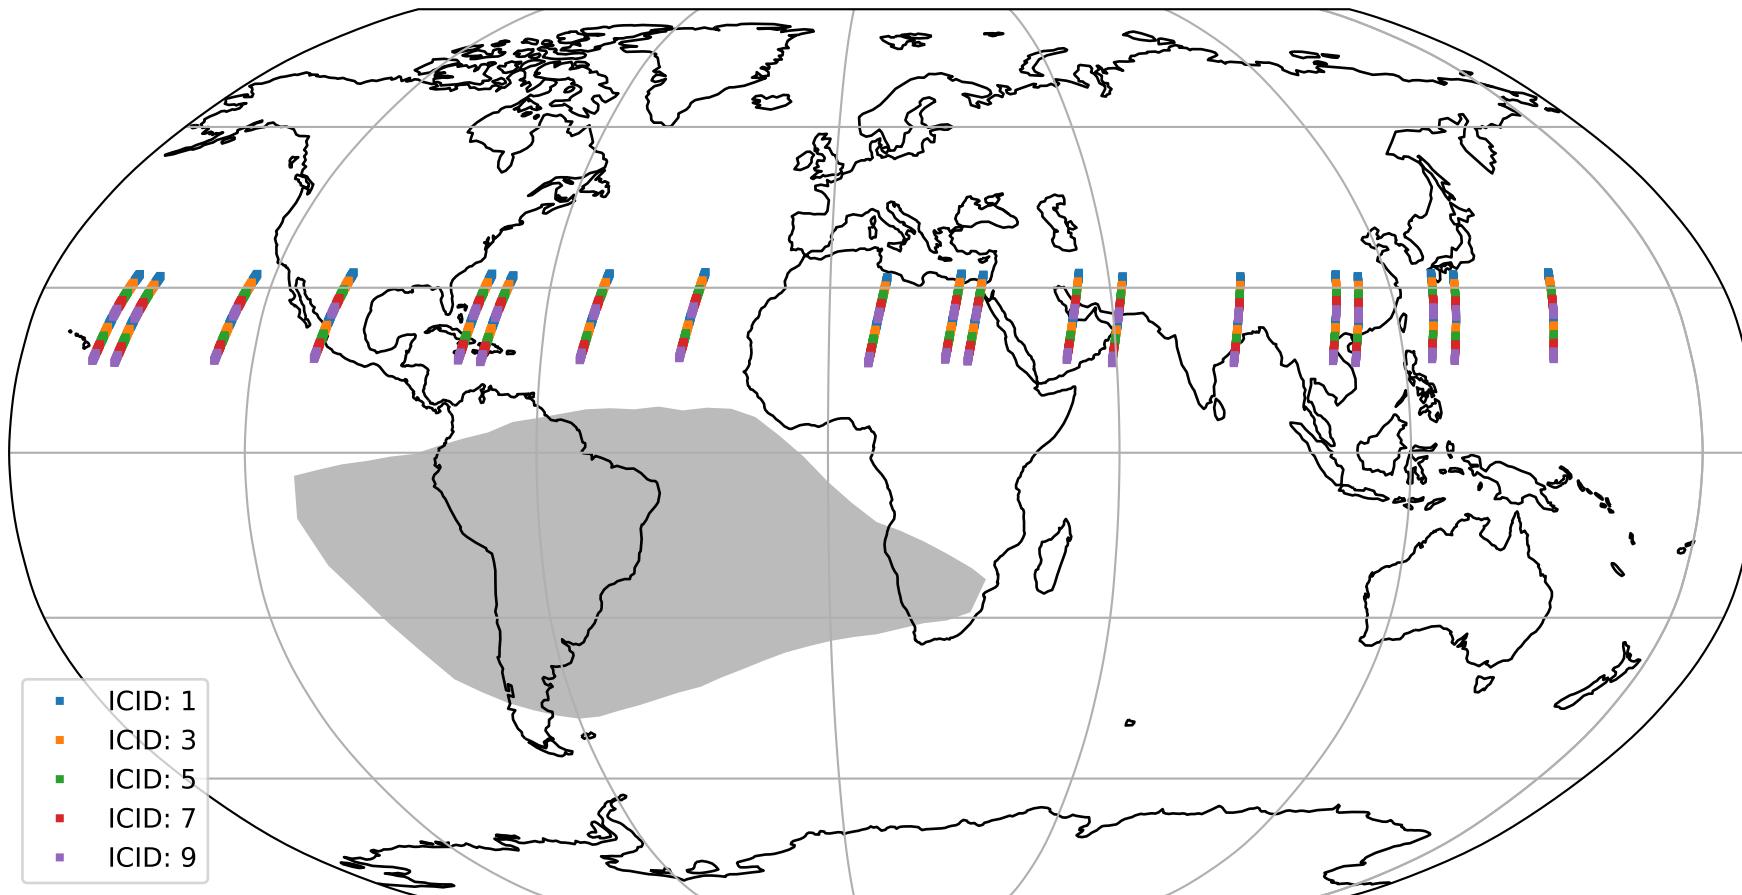

# Tropomi SWIR offset (official)

orbits : 19 in [6817, 6862]  
coverage : 2019-02-06 / 2019-02-09  
median : 30.166  $\mu\text{V}$   
spread : 18.231  $\mu\text{V}$   
created : 2023-08-21T14:21:57

# Tropomi SWIR offset (official)

value compared with SWIR offset CKD

orbits : 19 in [6817, 6862]  
coverage : 2019-02-06 / 2019-02-09  
median : -0.046524 mV  
spread : 0.32344 mV  
created : 2023-08-21T14:21:57

# Tropomi SWIR offset (official) ground-tracks of Sentinel-5P

orbits : 19 in [6817, 6862]  
coverage : 2019-02-06 / 2019-02-09  
created : 2023-08-21T14:21:58

# Tropomi SWIR offset (official)

orbits : [2827, 6862]  
coverage : 2018-04-30 / 2019-02-09  
created : 2023-08-21T14:21:58