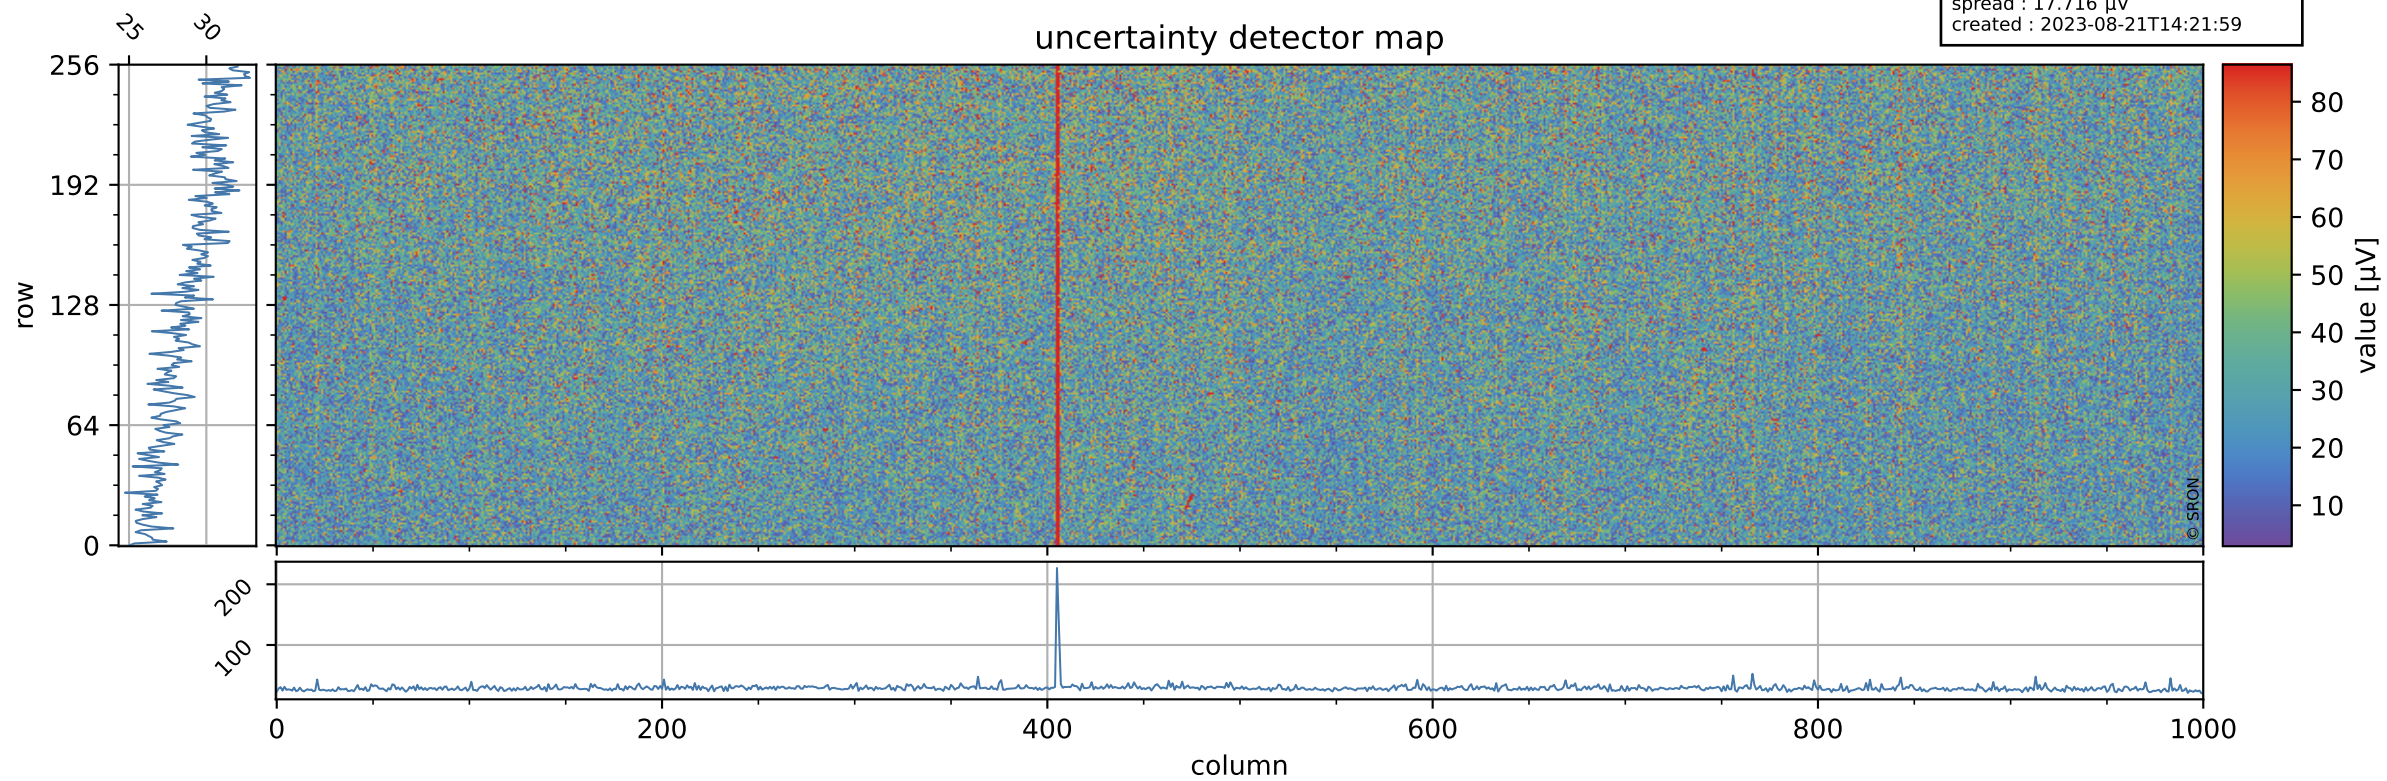

# Tropomi SWIR offset (official)

orbits : 20 in [6832, 6877]  
coverage : 2019-02-07 / 2019-02-10  
median : 0.52598 V  
spread : 0.035918 V  
created : 2023-08-21T14:21:59

## value detector map

# Tropomi SWIR offset (official)

orbits : 20 in [6832, 6877]  
coverage : 2019-02-07 / 2019-02-10  
median : 29.316  $\mu\text{V}$   
spread : 17.716  $\mu\text{V}$   
created : 2023-08-21T14:21:59

# Tropomi SWIR offset (official) ground-tracks of Sentinel-5P

orbits : 20 in [6832, 6877]  
coverage : 2019-02-07 / 2019-02-10  
created : 2023-08-21T14:22:00