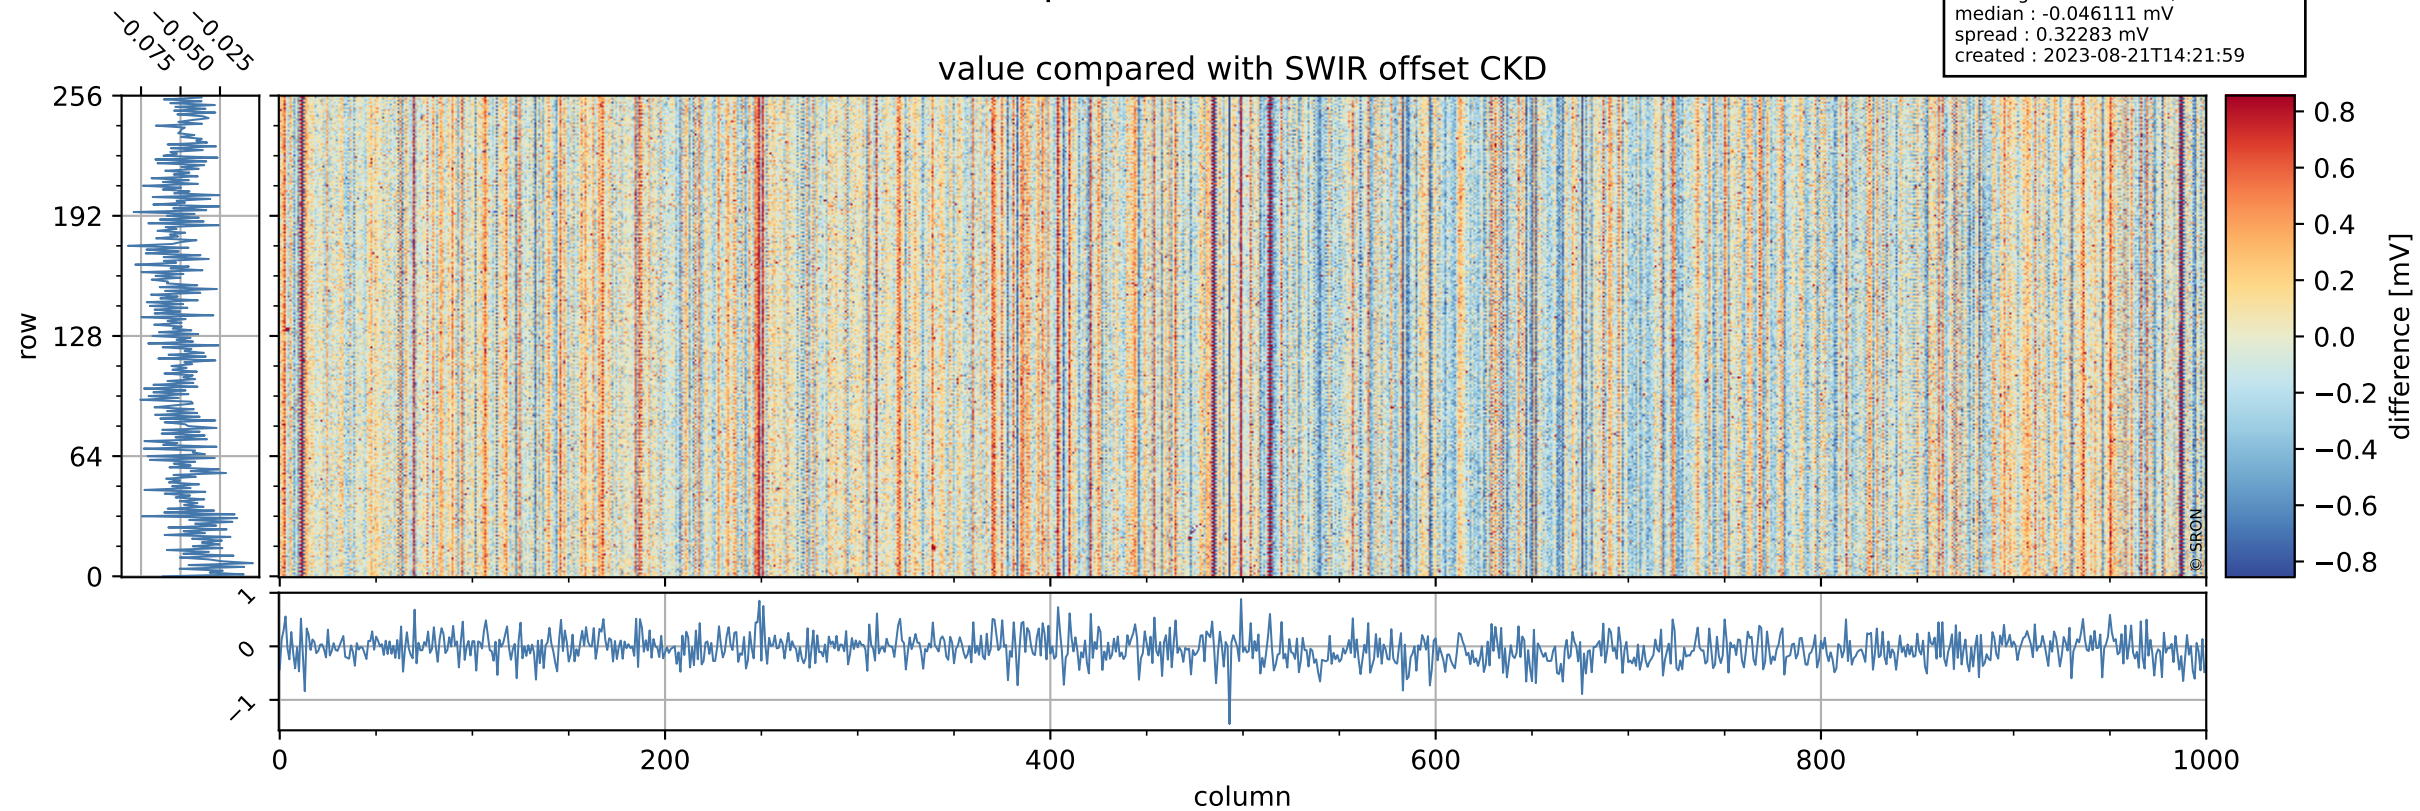

## value detector map

# Tropomi SWIR offset (official)

orbits : 20 in [6832, 6877]  
coverage : 2019-02-07 / 2019-02-10  
median : 29.316  $\mu\text{V}$   
spread : 17.716  $\mu\text{V}$   
created : 2023-08-21T14:21:59

# Tropomi SWIR offset (official) ground-tracks of Sentinel-5P

orbits : 20 in [6832, 6877]  
coverage : 2019-02-07 / 2019-02-10  
created : 2023-08-21T14:22:00

# Tropomi SWIR offset (official)

orbits : [2827, 6877]  
coverage : 2018-04-30 / 2019-02-10  
created : 2023-08-21T14:22:00