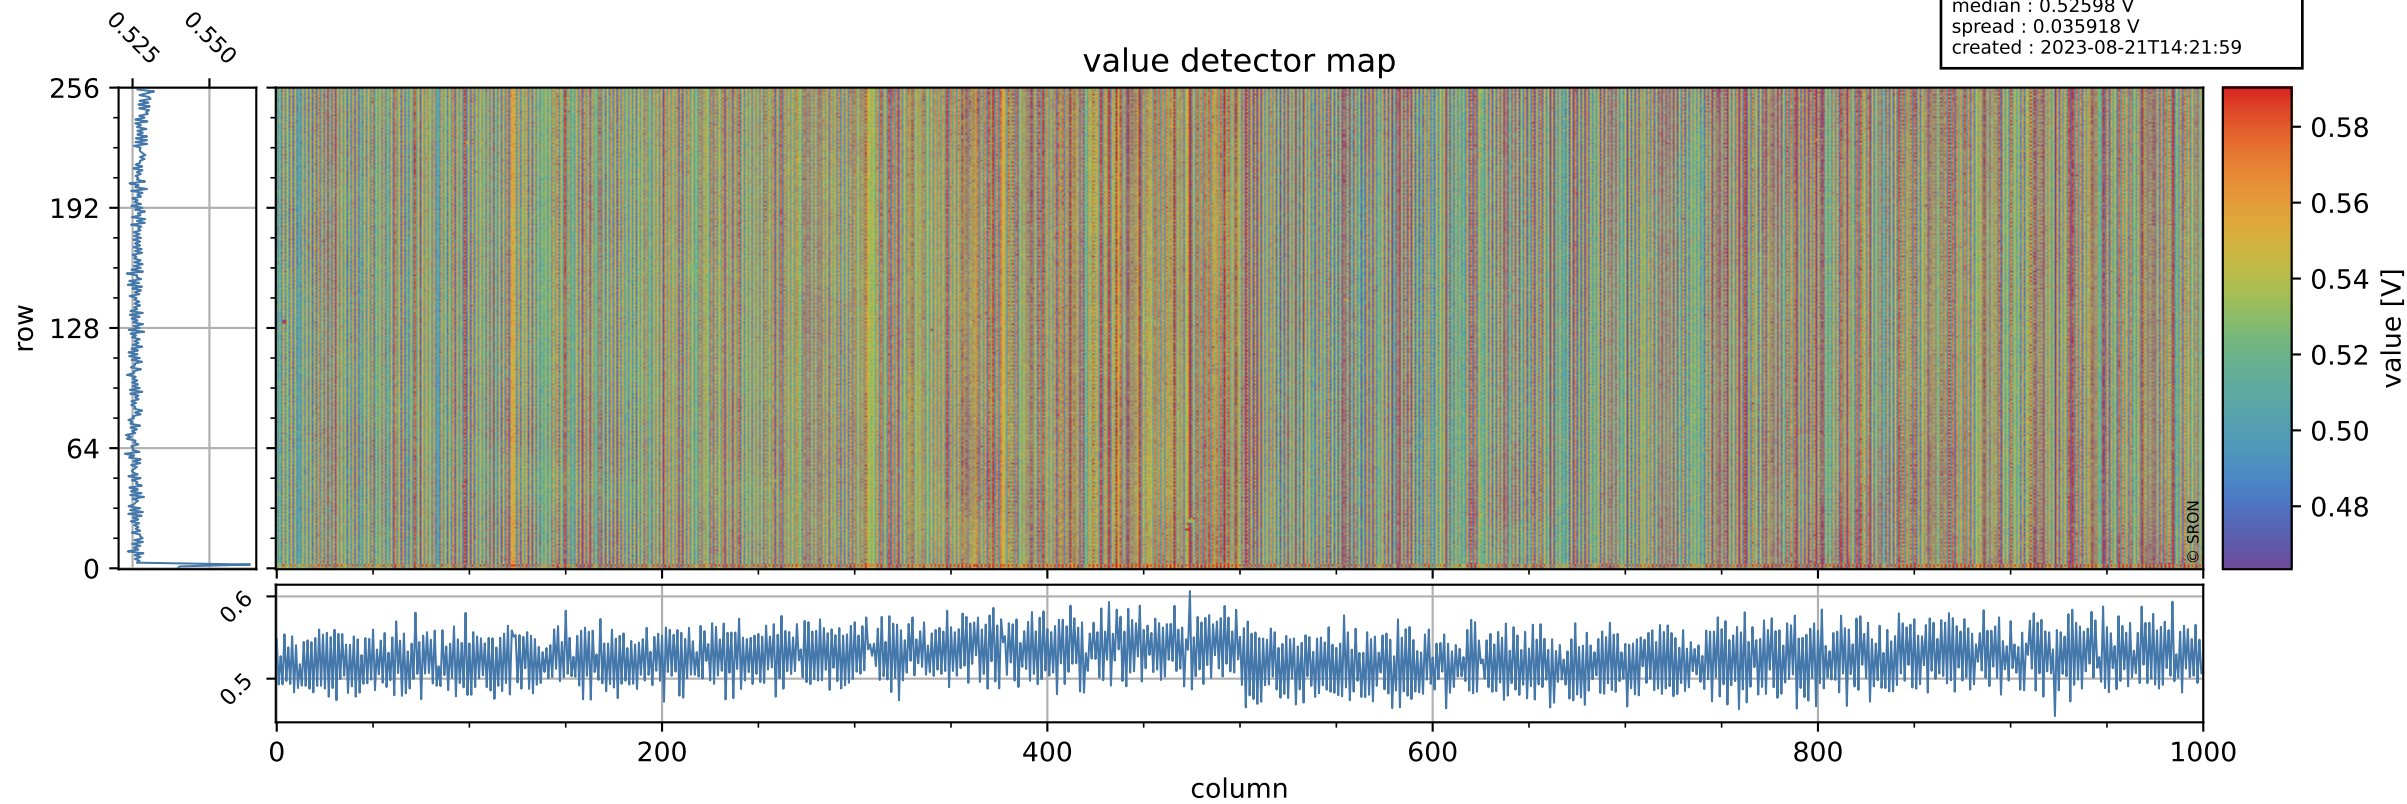

# Tropomi SWIR offset (official)

orbits : 20 in [6832, 6877]  
coverage : 2019-02-07 / 2019-02-10  
median : 0.52598 V  
spread : 0.035918 V  
created : 2023-08-21T14:21:59

## value detector map

# Tropomi SWIR offset (official)

orbits : 20 in [6832, 6877]  
coverage : 2019-02-07 / 2019-02-10  
median : 29.316  $\mu\text{V}$   
spread : 17.716  $\mu\text{V}$   
created : 2023-08-21T14:21:59

# Tropomi SWIR offset (official) ground-tracks of Sentinel-5P

orbits : 20 in [6832, 6877]  
coverage : 2019-02-07 / 2019-02-10  
created : 2023-08-21T14:22:00