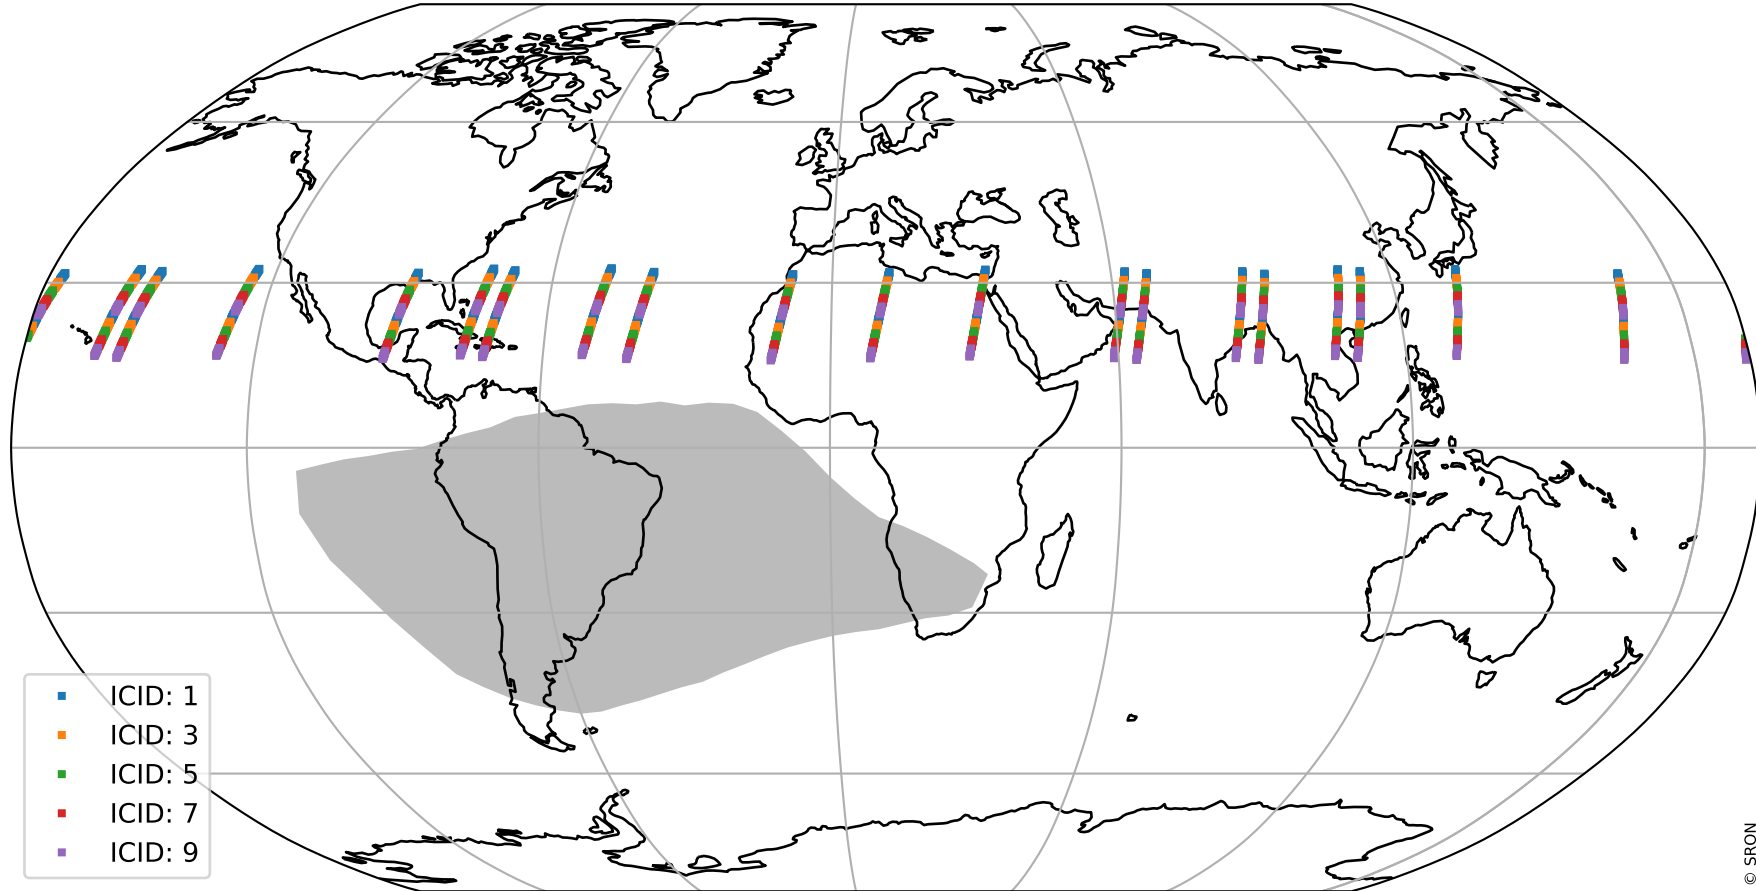

# Tropomi SWIR offset (official)

orbits : 20 in [6832, 6877]  
coverage : 2019-02-07 / 2019-02-10  
median : 29.316  $\mu\text{V}$   
spread : 17.716  $\mu\text{V}$   
created : 2023-08-21T14:21:59

# Tropomi SWIR offset (official)

value compared with SWIR offset CKD

orbits : 20 in [6832, 6877]  
coverage : 2019-02-07 / 2019-02-10  
median : -0.046111 mV  
spread : 0.32283 mV  
created : 2023-08-21T14:21:59

# Tropomi SWIR offset (official) ground-tracks of Sentinel-5P

orbits : 20 in [6832, 6877]  
coverage : 2019-02-07 / 2019-02-10  
created : 2023-08-21T14:22:00

# Tropomi SWIR offset (official)

orbits : [2827, 6877]  
coverage : 2018-04-30 / 2019-02-10  
created : 2023-08-21T14:22:00