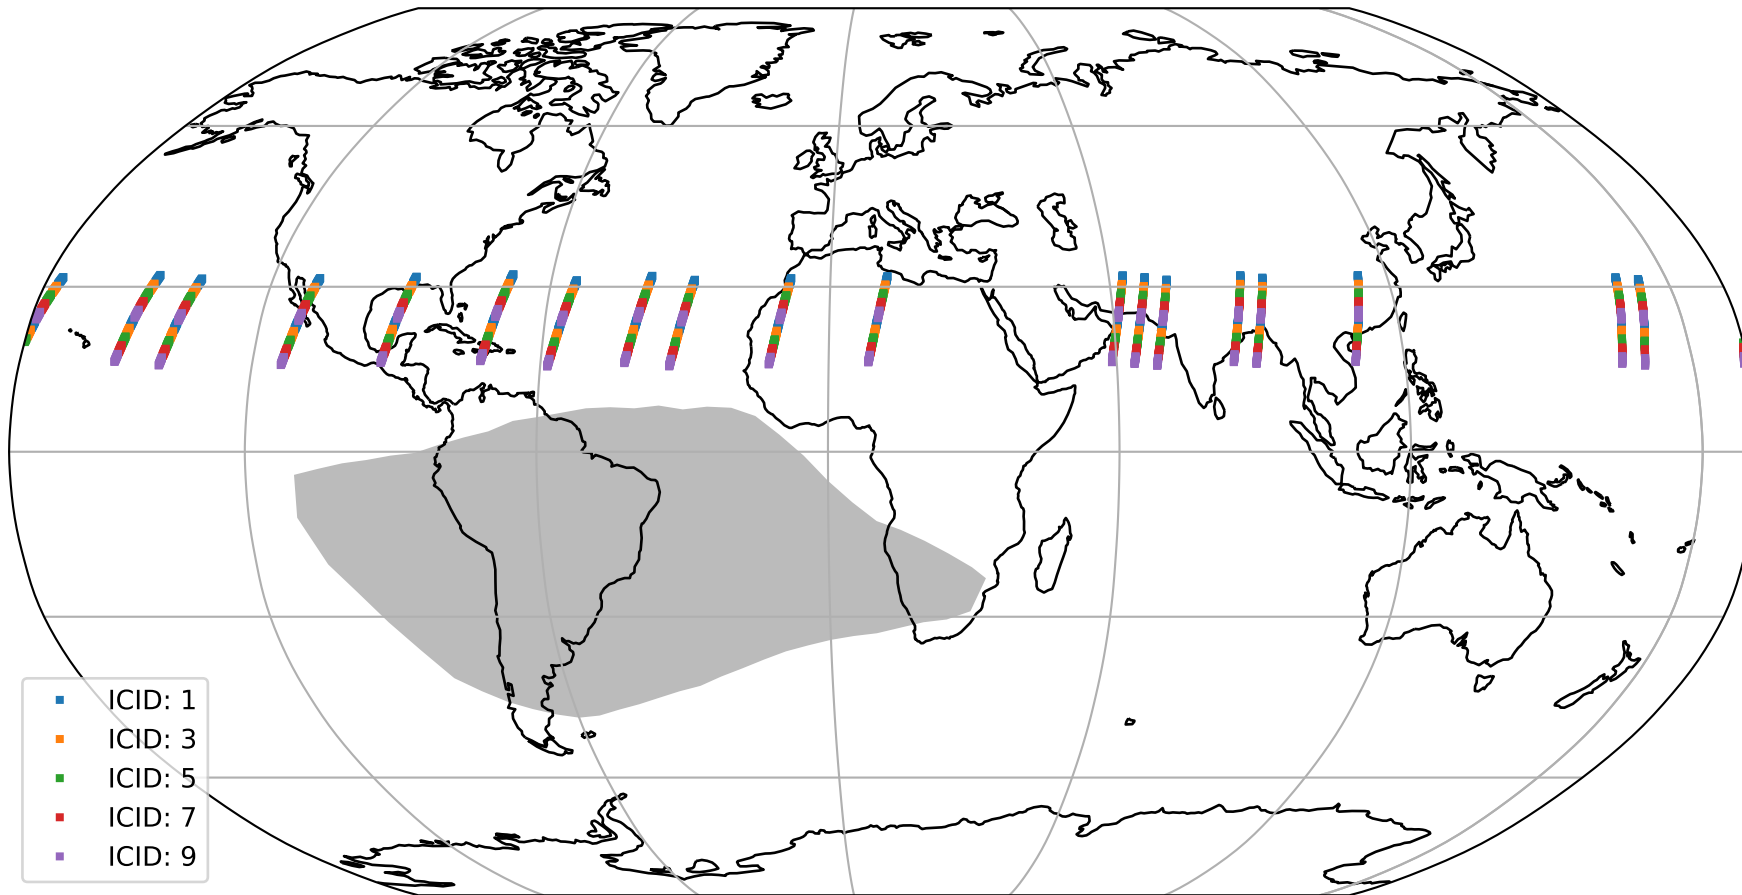

Tropomi SWIR offset (official)

orbits : 19 in [6847, 6892]
coverage : 2019-02-08 / 2019-02-11
median : 0.52597 V
spread : 0.035919 V
created : 2023-08-21T14:22:01

value detector map

Tropomi SWIR offset (official)

orbits : 19 in [6847, 6892]
coverage : 2019-02-08 / 2019-02-11
median : 29.049 μV
spread : 17.457 μV
created : 2023-08-21T14:22:01

Tropomi SWIR offset (official)

value compared with SWIR offset CKD

orbits : 19 in [6847, 6892]
coverage : 2019-02-08 / 2019-02-11
median : -0.051189 mV
spread : 0.32434 mV
created : 2023-08-21T14:22:01

Tropomi SWIR offset (official) ground-tracks of Sentinel-5P

orbits : 19 in [6847, 6892]
coverage : 2019-02-08 / 2019-02-11
created : 2023-08-21T14:22:02

Tropomi SWIR offset (official)

orbits : [2827, 6892]
coverage : 2018-04-30 / 2019-02-11
created : 2023-08-21T14:22:02

trend of detector median & temperatures