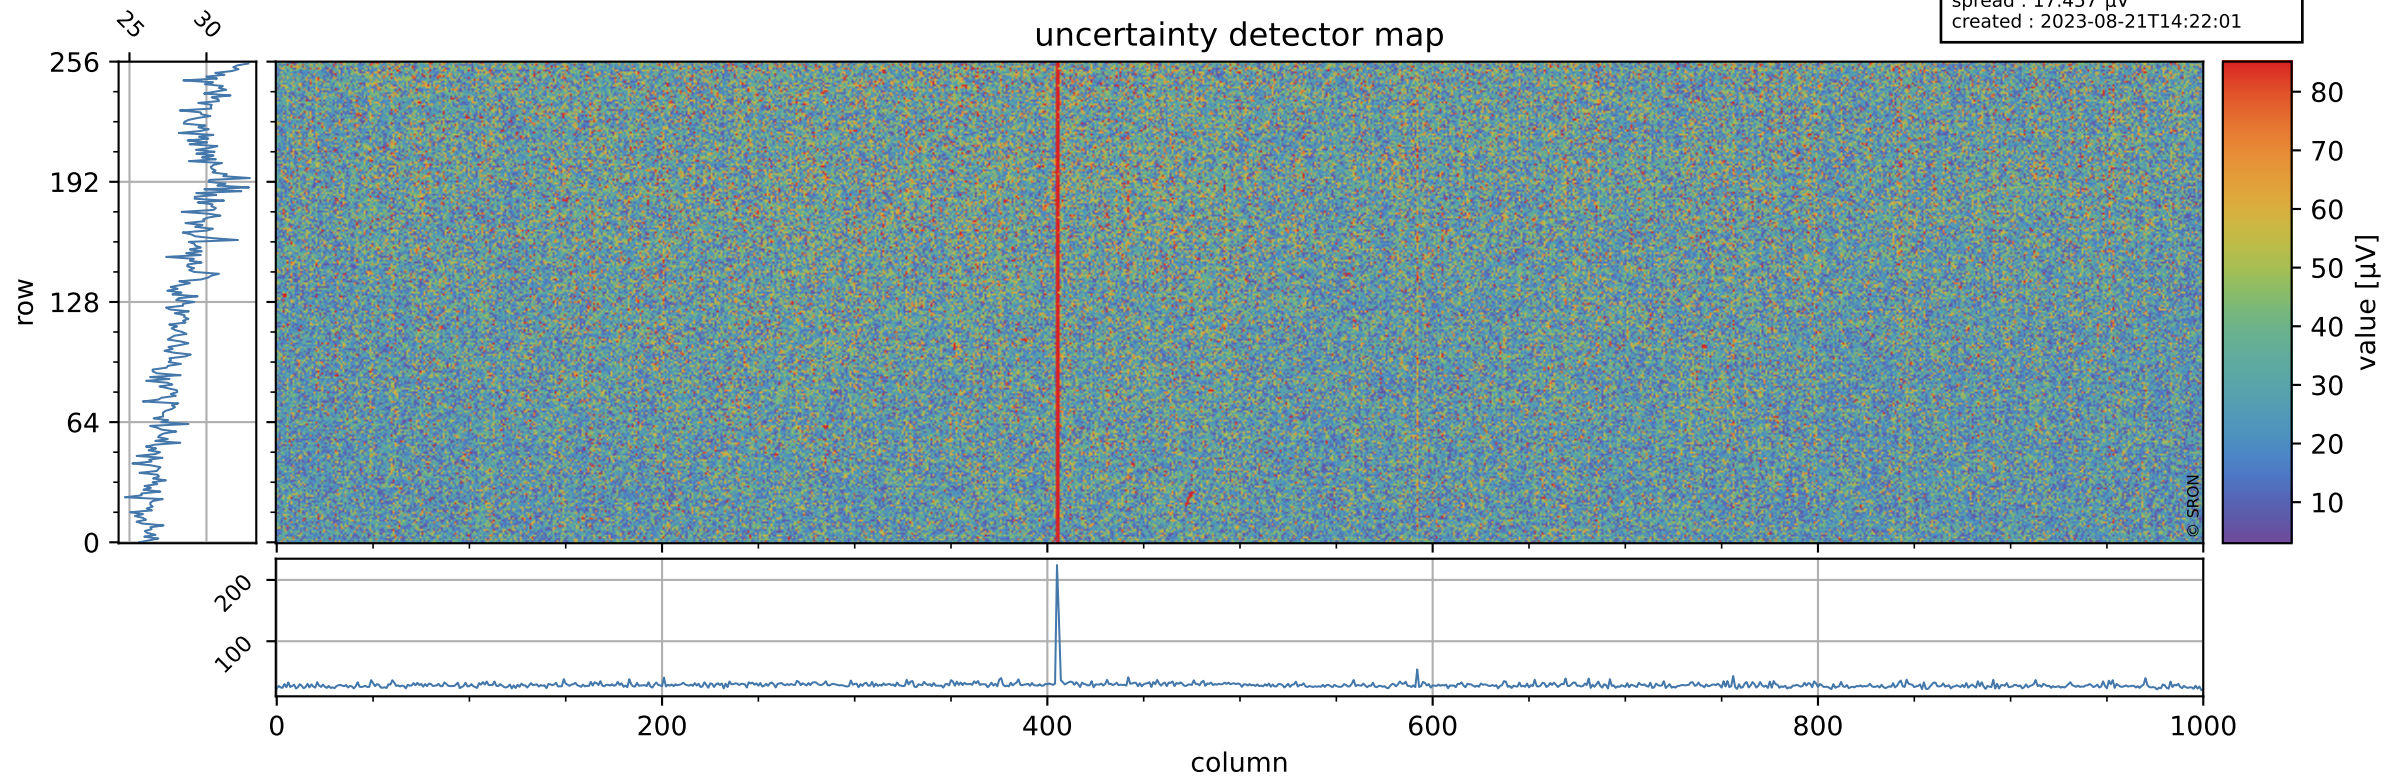

Tropomi SWIR offset (official)

orbits : 19 in [6847, 6892]
coverage : 2019-02-08 / 2019-02-11
median : 0.52597 V
spread : 0.035919 V
created : 2023-08-21T14:22:01

value detector map

Tropomi SWIR offset (official)

orbits : 19 in [6847, 6892]
coverage : 2019-02-08 / 2019-02-11
median : 29.049 μV
spread : 17.457 μV
created : 2023-08-21T14:22:01

Tropomi SWIR offset (official)

value compared with SWIR offset CKD

orbits : 19 in [6847, 6892]
coverage : 2019-02-08 / 2019-02-11
median : -0.051189 mV
spread : 0.32434 mV
created : 2023-08-21T14:22:01

Tropomi SWIR offset (official) ground-tracks of Sentinel-5P

orbits : 19 in [6847, 6892]
coverage : 2019-02-08 / 2019-02-11
created : 2023-08-21T14:22:02

Tropomi SWIR offset (official)

orbits : [2827, 6892]
coverage : 2018-04-30 / 2019-02-11
created : 2023-08-21T14:22:02

trend of detector median & temperatures