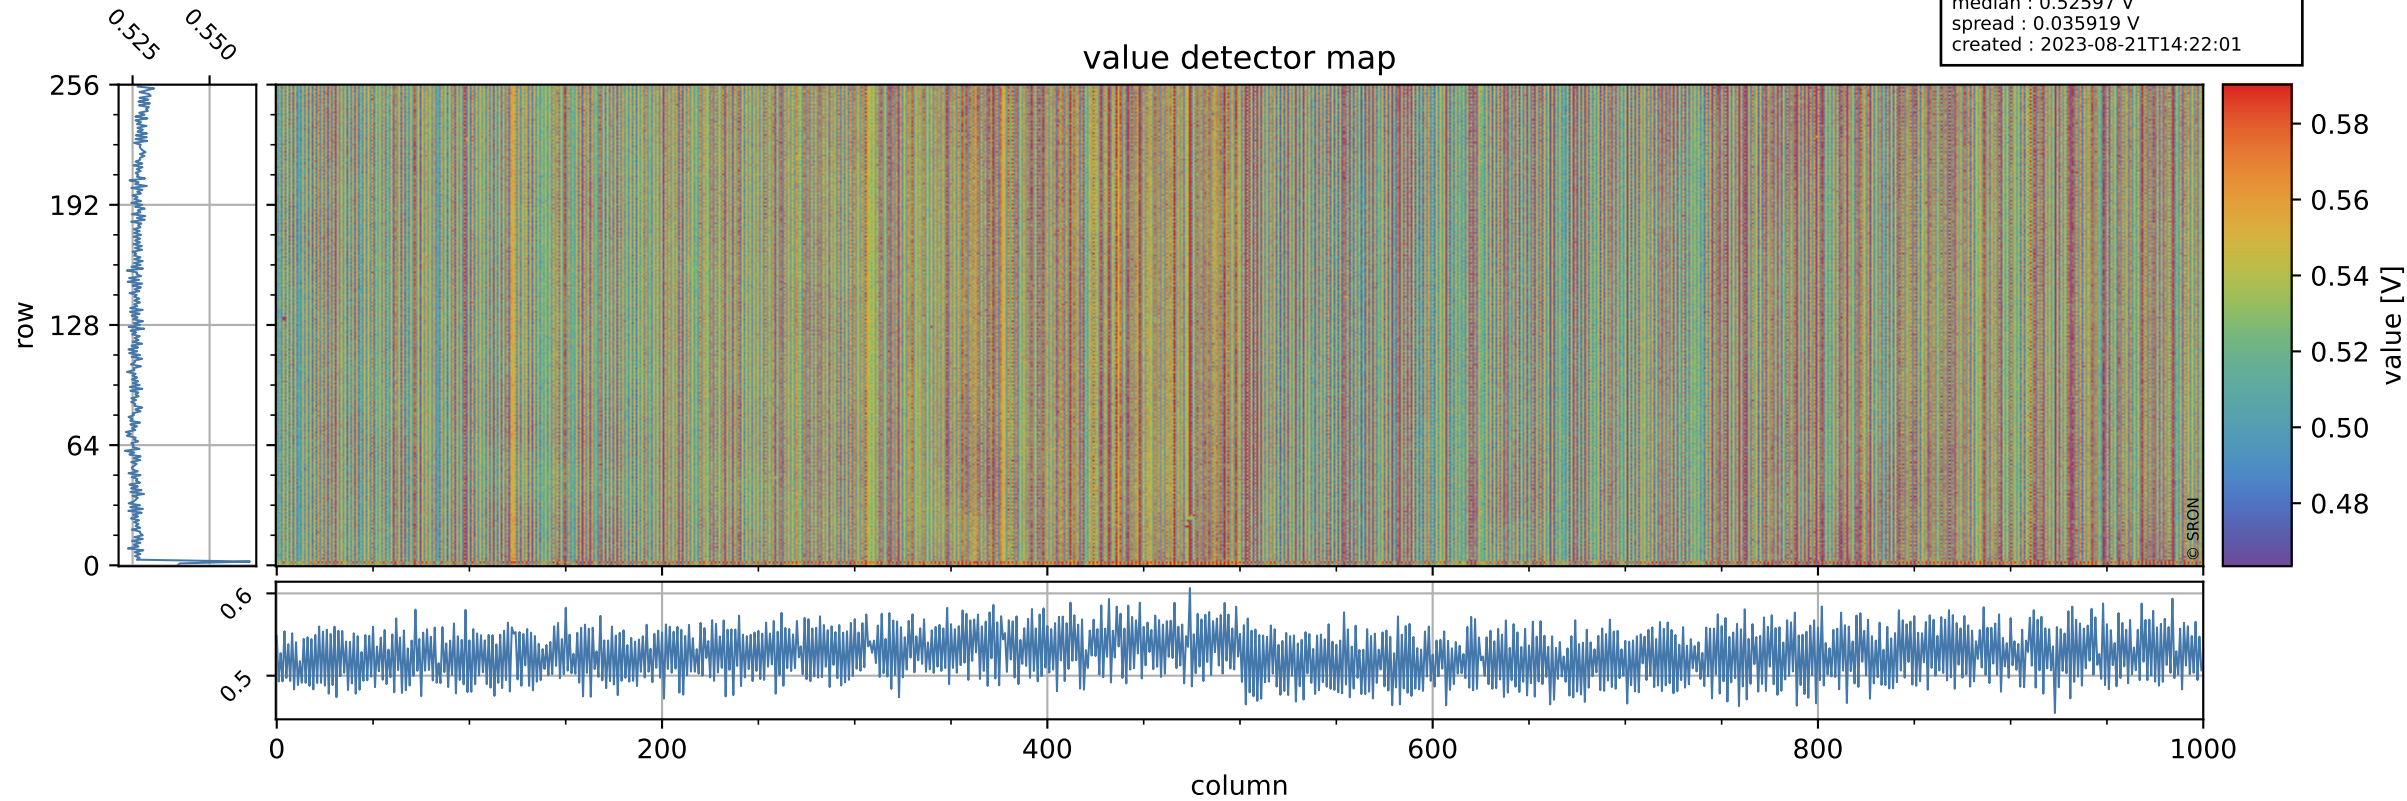

Tropomi SWIR offset (official)

orbits : 19 in [6847, 6892]
coverage : 2019-02-08 / 2019-02-11
median : 0.52597 V
spread : 0.035919 V
created : 2023-08-21T14:22:01

value detector map

Tropomi SWIR offset (official)

orbits : 19 in [6847, 6892]
coverage : 2019-02-08 / 2019-02-11
median : 29.049 μV
spread : 17.457 μV
created : 2023-08-21T14:22:01

Tropomi SWIR offset (official)

value compared with SWIR offset CKD

orbits : 19 in [6847, 6892]
coverage : 2019-02-08 / 2019-02-11
median : -0.051189 mV
spread : 0.32434 mV
created : 2023-08-21T14:22:01

Tropomi SWIR offset (official) ground-tracks of Sentinel-5P

orbits : 19 in [6847, 6892]
coverage : 2019-02-08 / 2019-02-11
created : 2023-08-21T14:22:02

Tropomi SWIR offset (official)

orbits : [2827, 6892]
coverage : 2018-04-30 / 2019-02-11
created : 2023-08-21T14:22:02

trend of detector median & temperatures