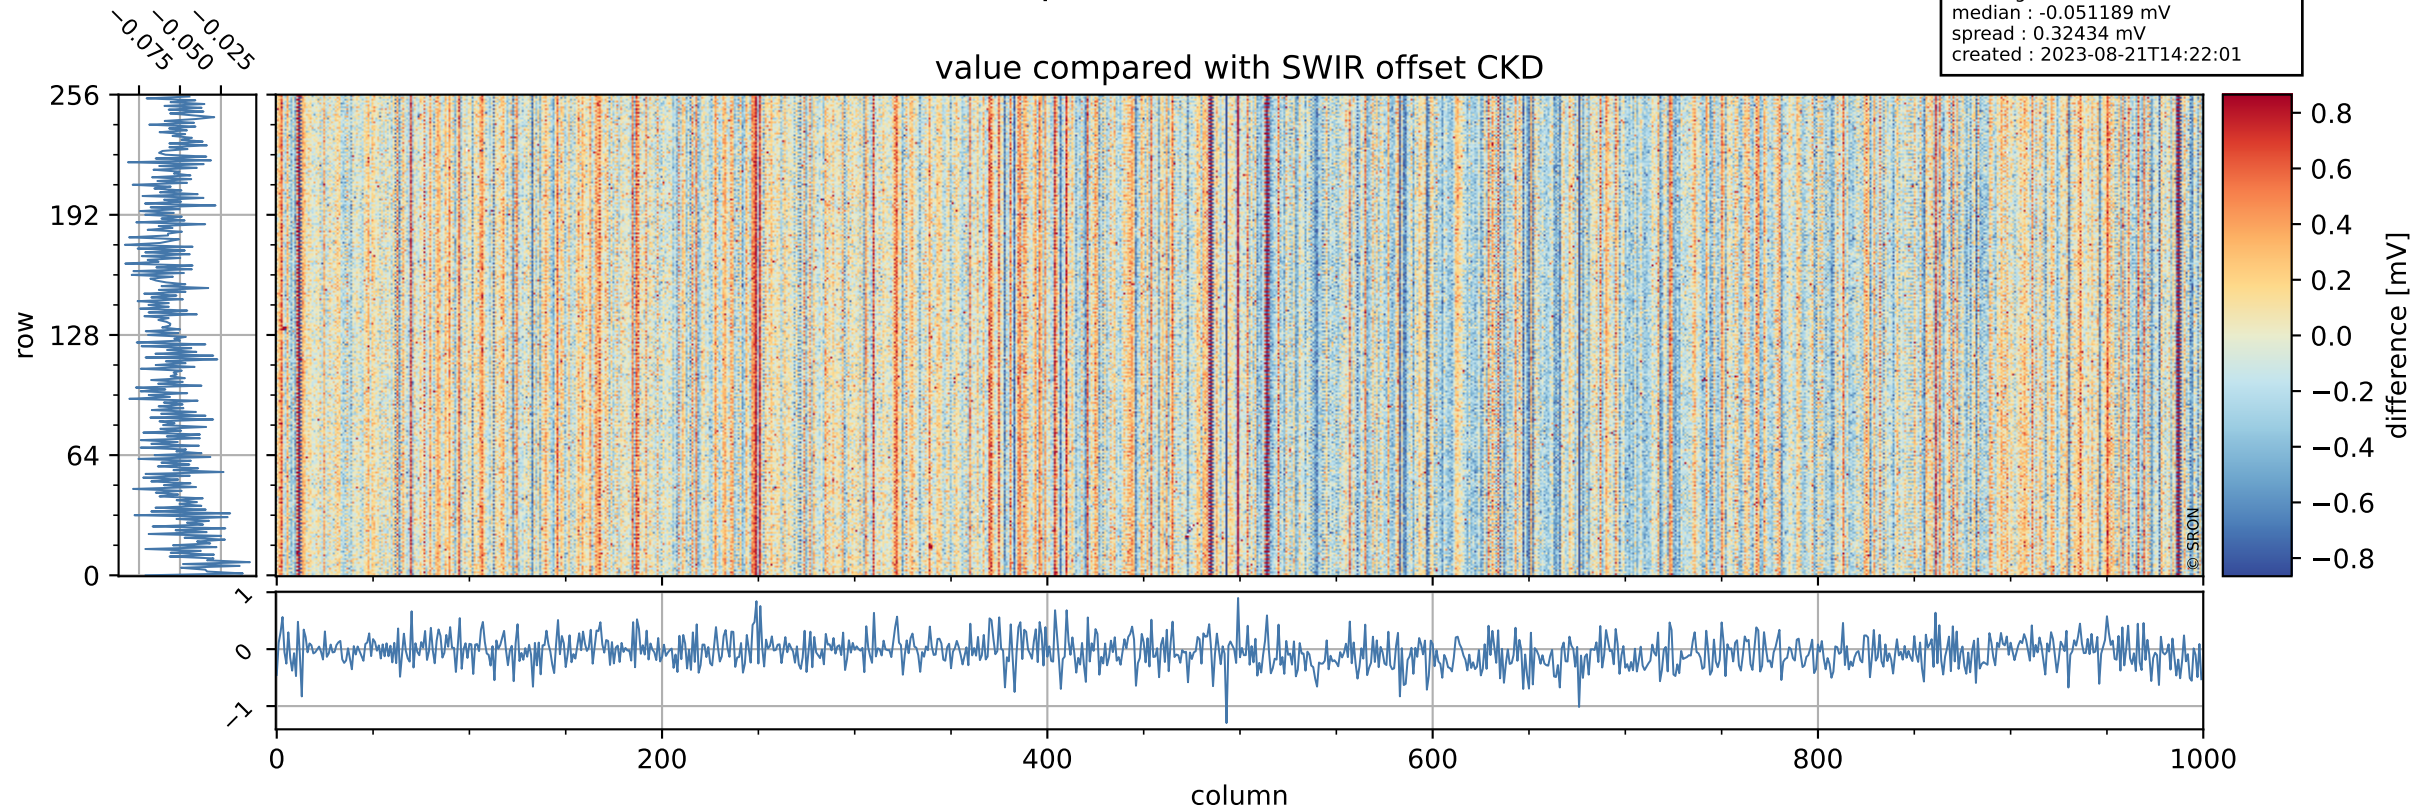

Tropomi SWIR offset (official)

orbits : 19 in [6847, 6892]
coverage : 2019-02-08 / 2019-02-11
median : 0.52597 V
spread : 0.035919 V
created : 2023-08-21T14:22:01

value detector map

Tropomi SWIR offset (official)

orbits : 19 in [6847, 6892]
coverage : 2019-02-08 / 2019-02-11
median : 29.049 μV
spread : 17.457 μV
created : 2023-08-21T14:22:01

Tropomi SWIR offset (official)

value compared with SWIR offset CKD

orbits : 19 in [6847, 6892]
coverage : 2019-02-08 / 2019-02-11
median : -0.051189 mV
spread : 0.32434 mV
created : 2023-08-21T14:22:01

Tropomi SWIR offset (official) ground-tracks of Sentinel-5P

orbits : 19 in [6847, 6892]
coverage : 2019-02-08 / 2019-02-11
created : 2023-08-21T14:22:02

Tropomi SWIR offset (official)

orbits : [2827, 6892]
coverage : 2018-04-30 / 2019-02-11
created : 2023-08-21T14:22:02

trend of detector median & temperatures