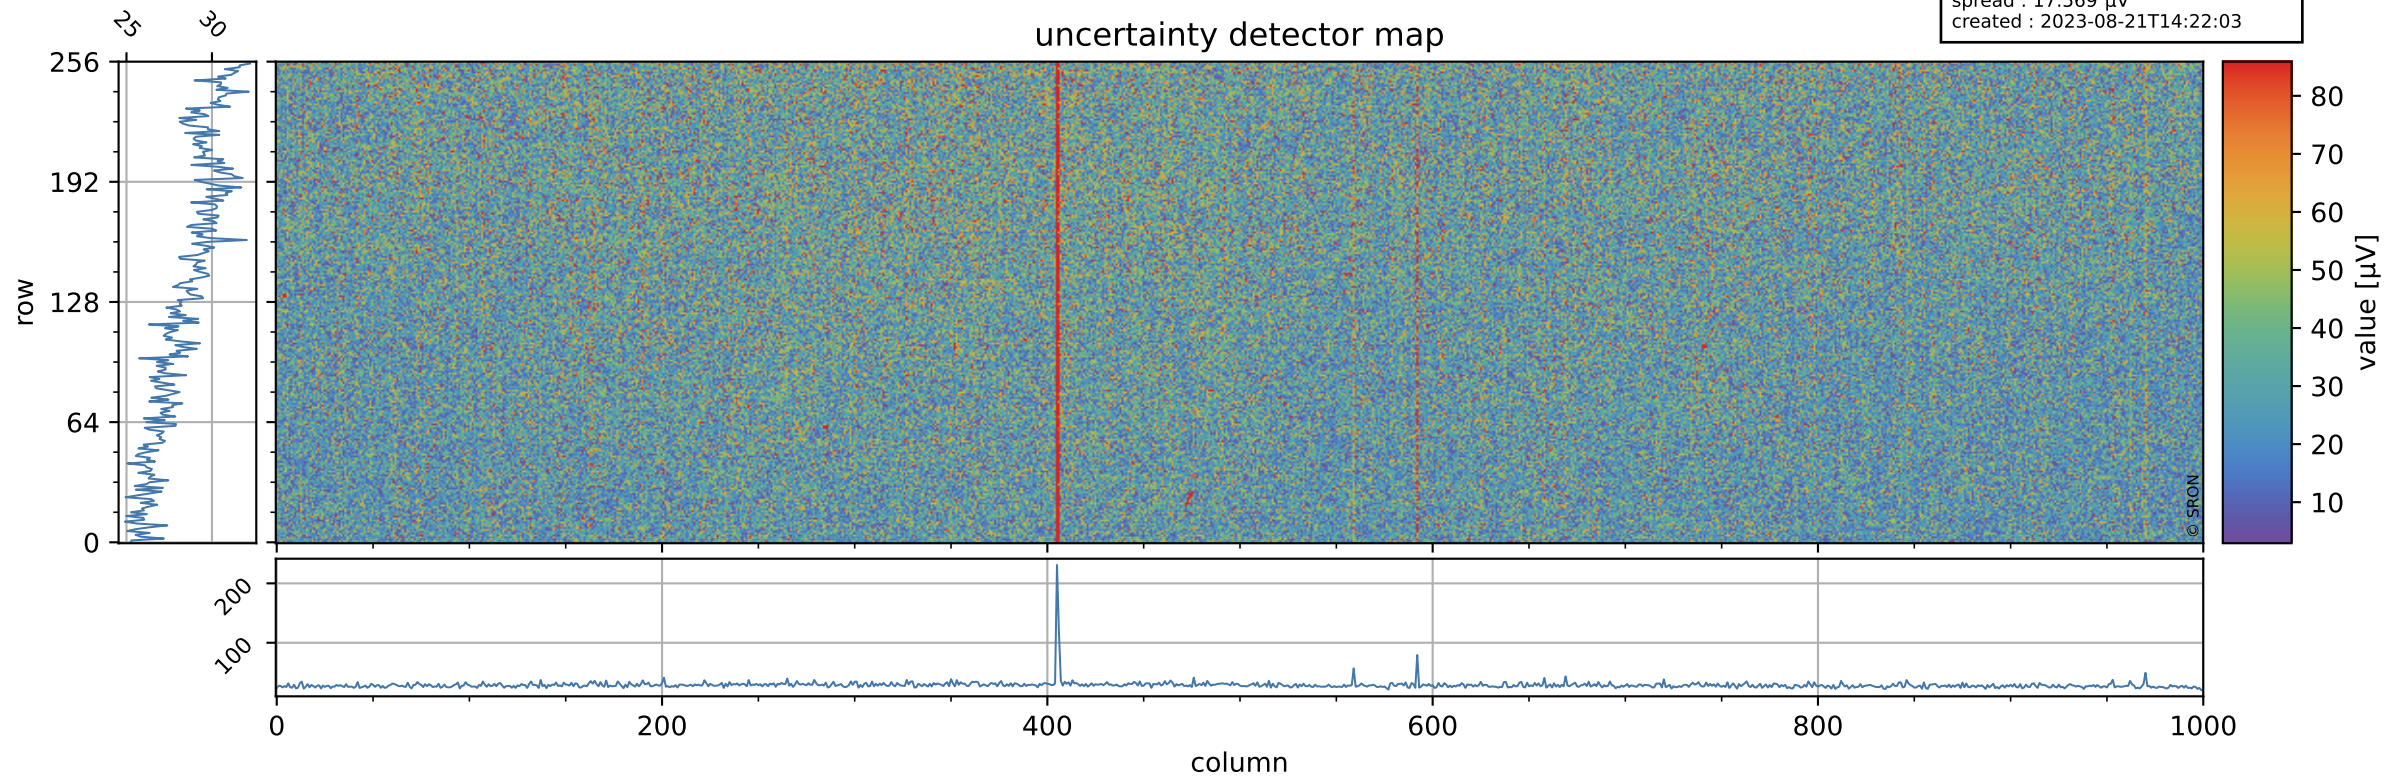

Tropomi SWIR offset (official)

orbits : 20 in [6862, 6907]
coverage : 2019-02-09 / 2019-02-12
median : 0.52597 V
spread : 0.035919 V
created : 2023-08-21T14:22:03

value detector map

Tropomi SWIR offset (official)

orbits : 20 in [6862, 6907]
coverage : 2019-02-09 / 2019-02-12
median : 28.98 μV
spread : 17.569 μV
created : 2023-08-21T14:22:03

Tropomi SWIR offset (official)

orbits : 20 in [6862, 6907]
coverage : 2019-02-09 / 2019-02-12
median : -0.05402 mV
spread : 0.32383 mV
created : 2023-08-21T14:22:03

value compared with SWIR offset CKD

Tropomi SWIR offset (official) ground-tracks of Sentinel-5P

orbits : 20 in [6862, 6907]
coverage : 2019-02-09 / 2019-02-12
created : 2023-08-21T14:22:04

Tropomi SWIR offset (official)

orbits : [2827, 6907]
coverage : 2018-04-30 / 2019-02-12
created : 2023-08-21T14:22:04

trend of detector median & temperatures