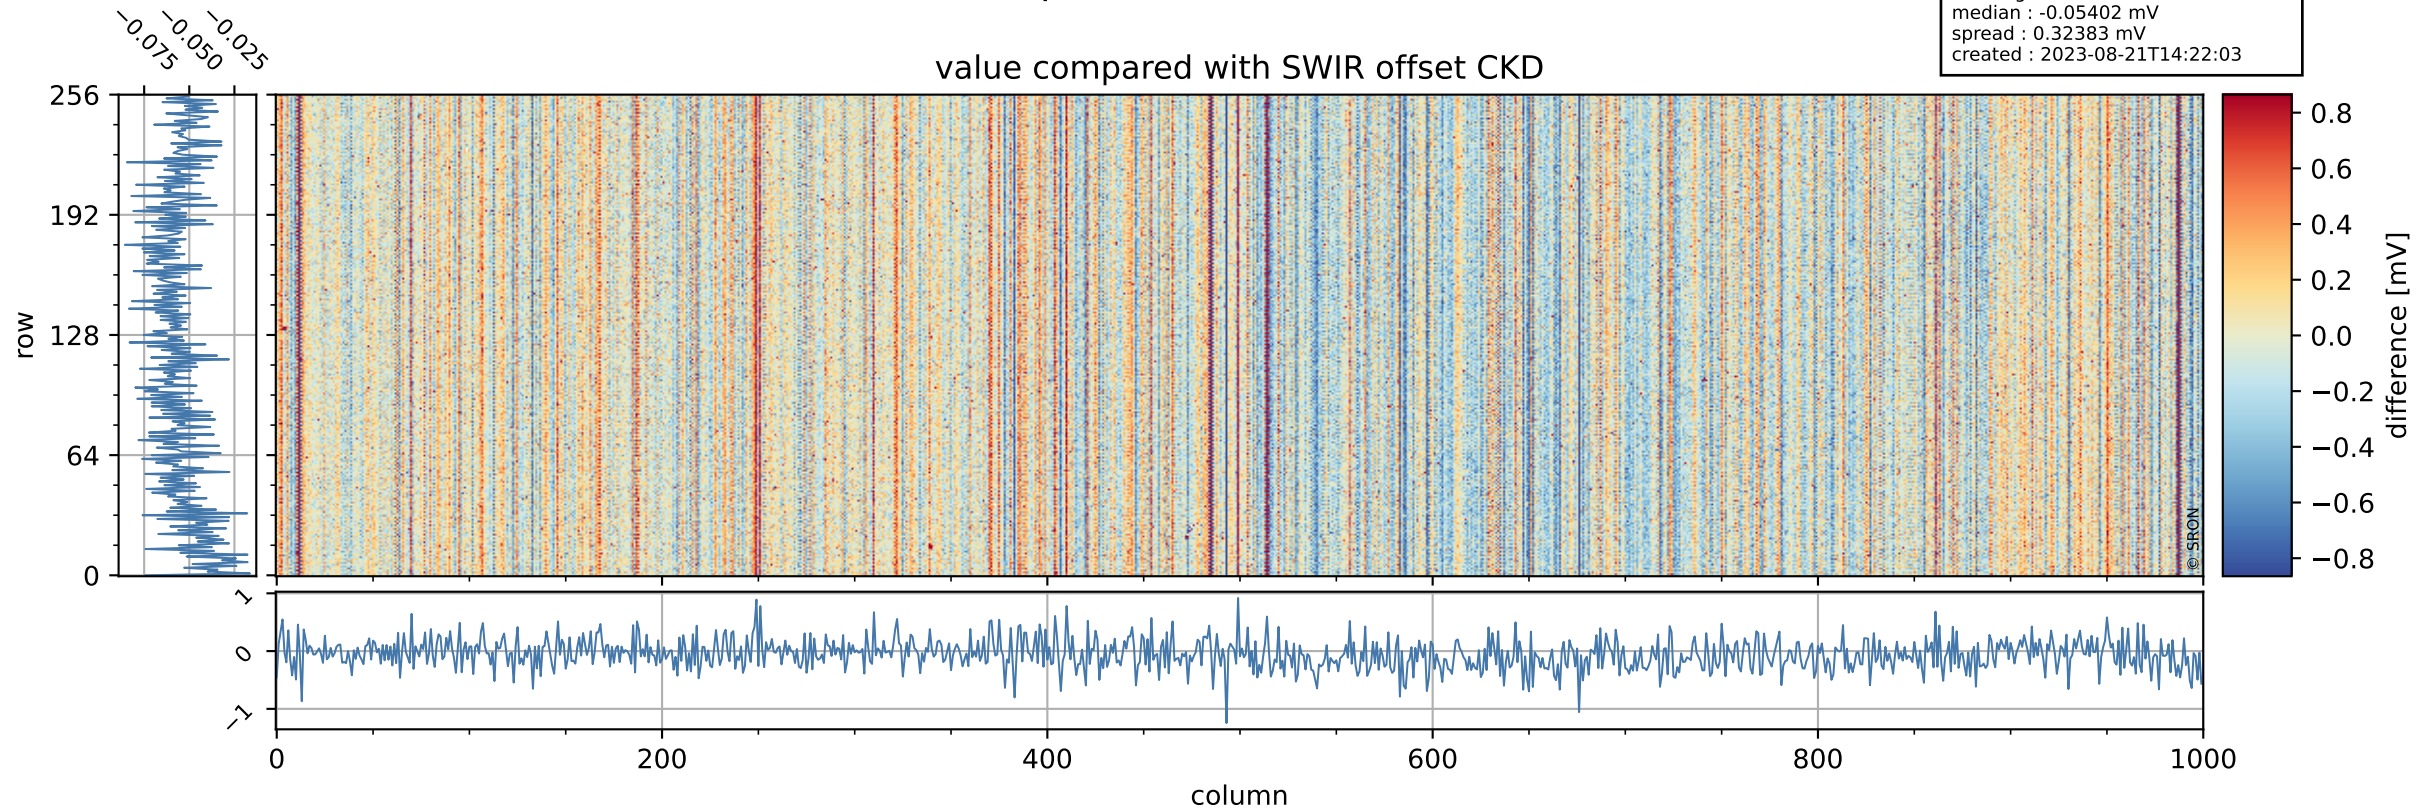

Tropomi SWIR offset (official)

orbits : 20 in [6862, 6907]
coverage : 2019-02-09 / 2019-02-12
median : 0.52597 V
spread : 0.035919 V
created : 2023-08-21T14:22:03

value detector map

Tropomi SWIR offset (official)

orbits : 20 in [6862, 6907]
coverage : 2019-02-09 / 2019-02-12
median : 28.98 μV
spread : 17.569 μV
created : 2023-08-21T14:22:03

Tropomi SWIR offset (official)

orbits : 20 in [6862, 6907]
coverage : 2019-02-09 / 2019-02-12
median : -0.05402 mV
spread : 0.32383 mV
created : 2023-08-21T14:22:03

value compared with SWIR offset CKD

Tropomi SWIR offset (official) ground-tracks of Sentinel-5P

orbits : 20 in [6862, 6907]
coverage : 2019-02-09 / 2019-02-12
created : 2023-08-21T14:22:04

Tropomi SWIR offset (official)

orbits : [2827, 6907]
coverage : 2018-04-30 / 2019-02-12
created : 2023-08-21T14:22:04

trend of detector median & temperatures