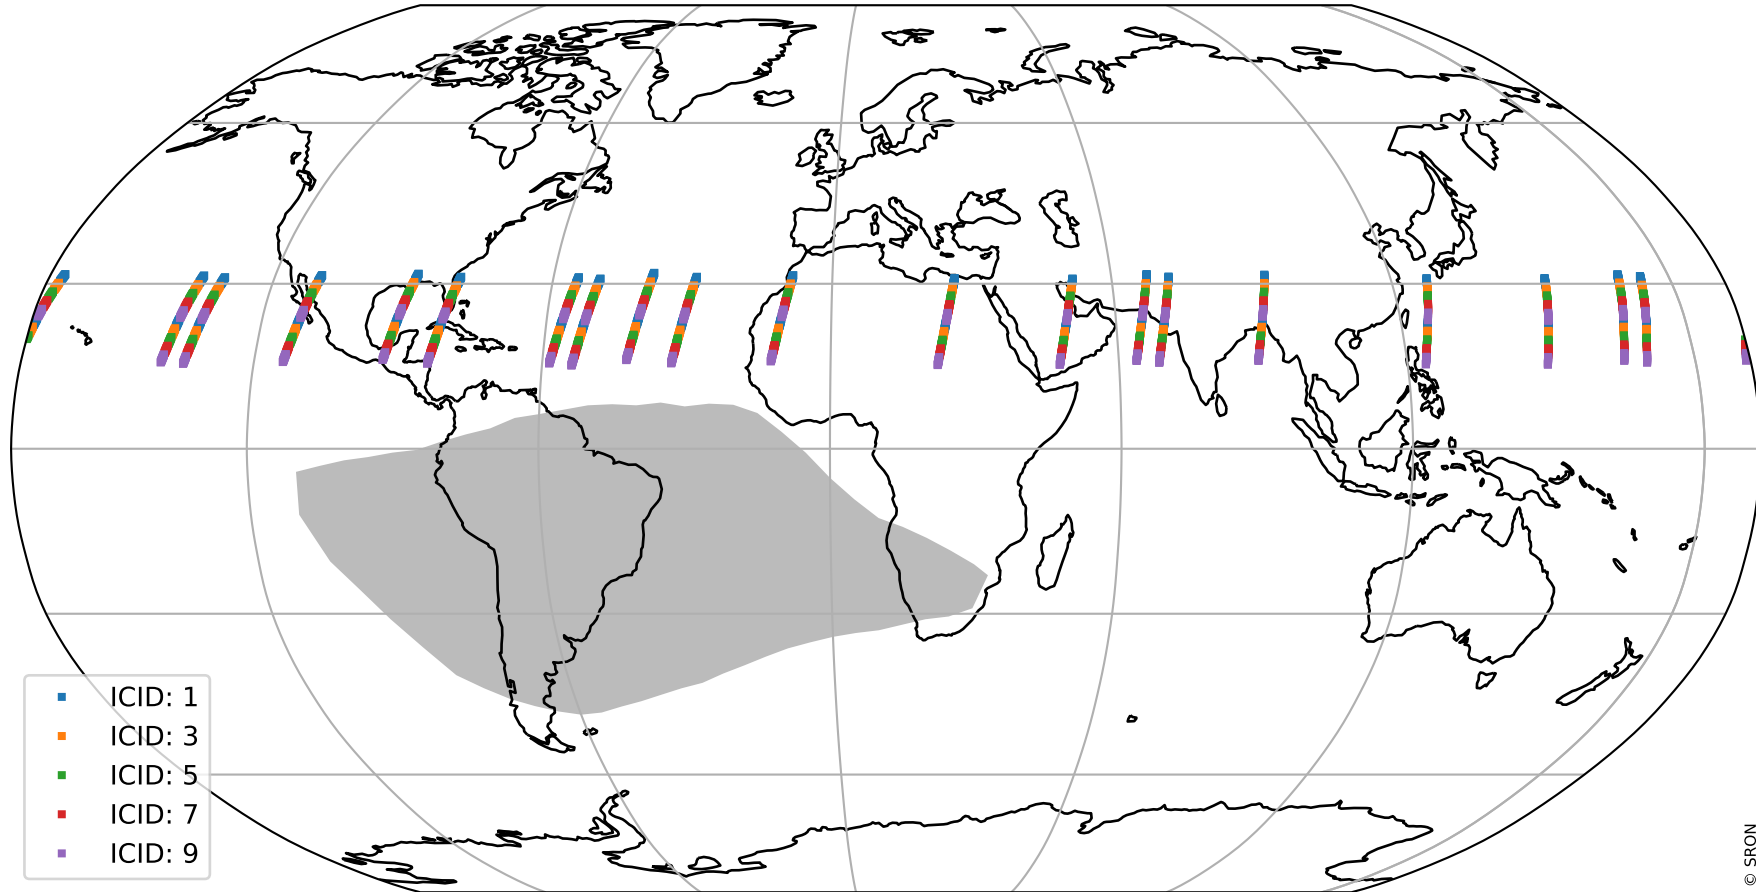

Tropomi SWIR offset (official)

orbits : 20 in [6862, 6907]
coverage : 2019-02-09 / 2019-02-12
median : 0.52597 V
spread : 0.035919 V
created : 2023-08-21T14:22:03

value detector map

Tropomi SWIR offset (official)

orbits : 20 in [6862, 6907]
coverage : 2019-02-09 / 2019-02-12
median : 28.98 μV
spread : 17.569 μV
created : 2023-08-21T14:22:03

Tropomi SWIR offset (official)

orbits : 20 in [6862, 6907]
coverage : 2019-02-09 / 2019-02-12
median : -0.05402 mV
spread : 0.32383 mV
created : 2023-08-21T14:22:03

value compared with SWIR offset CKD

Tropomi SWIR offset (official) ground-tracks of Sentinel-5P

orbits : 20 in [6862, 6907]
coverage : 2019-02-09 / 2019-02-12
created : 2023-08-21T14:22:04

Tropomi SWIR offset (official)

orbits : [2827, 6907]
coverage : 2018-04-30 / 2019-02-12
created : 2023-08-21T14:22:04

trend of detector median & temperatures