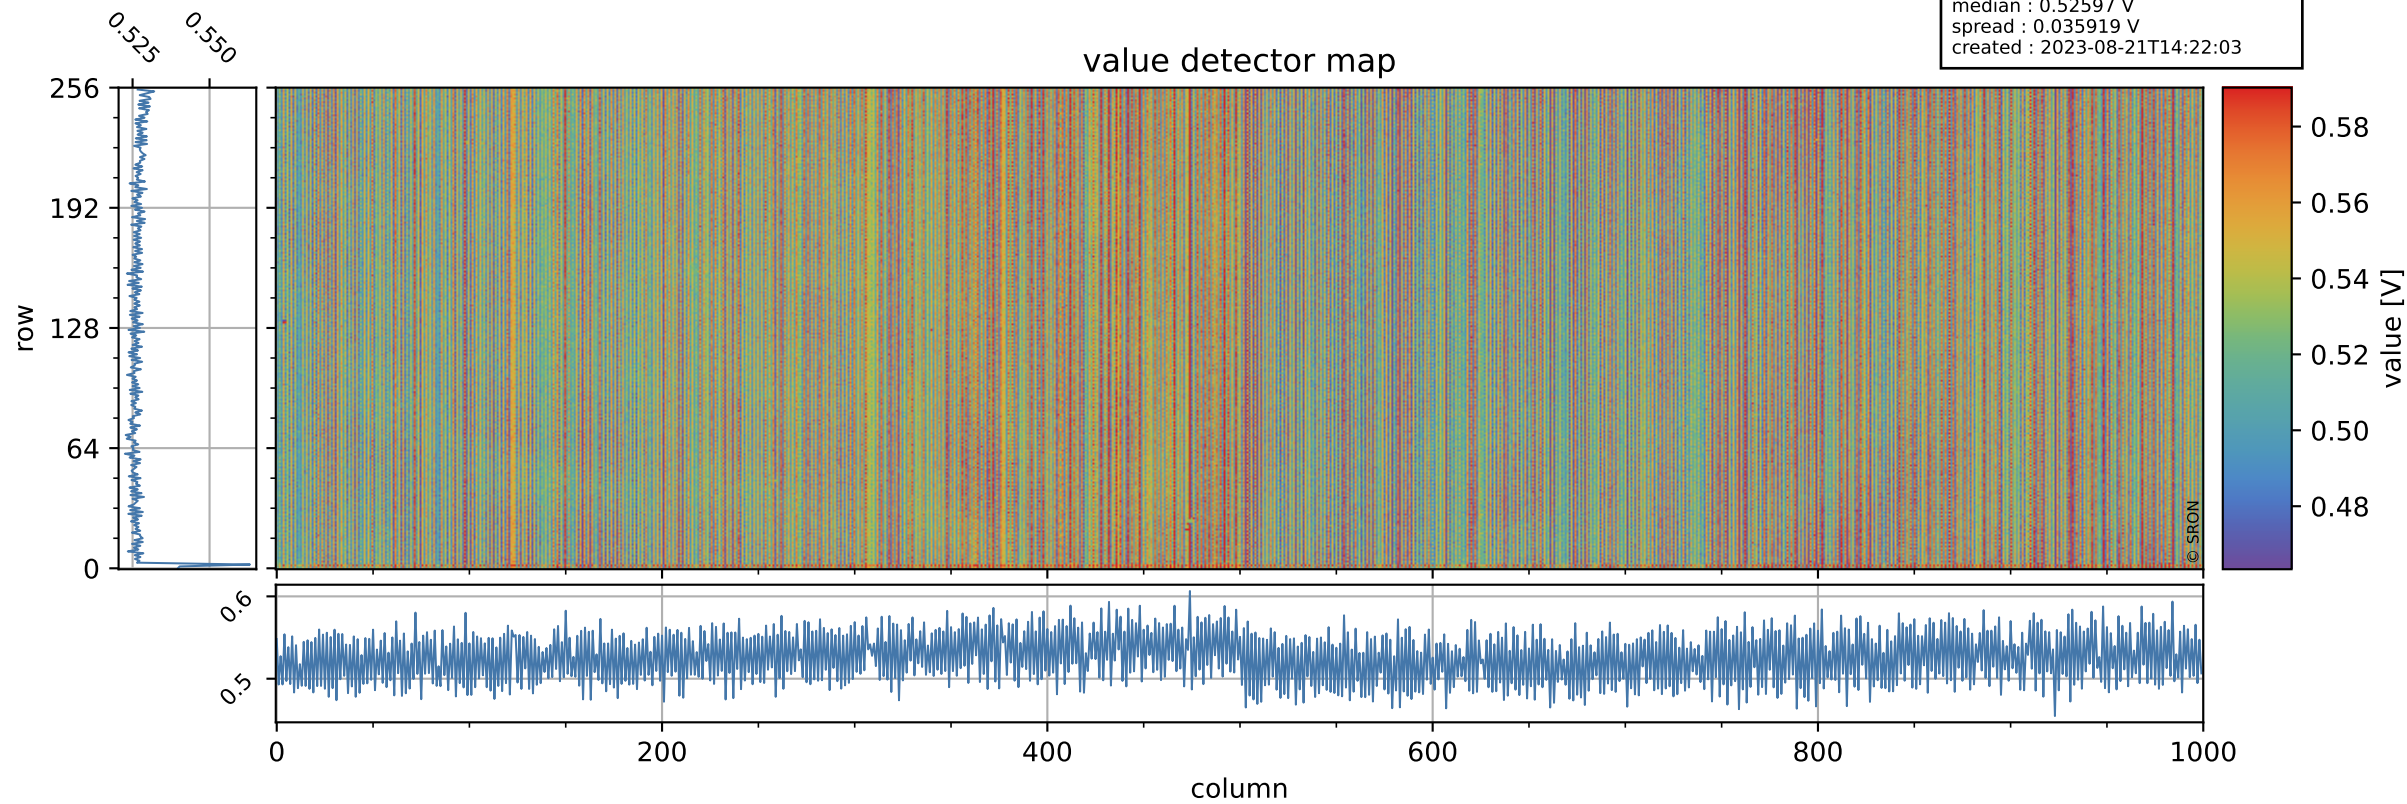

Tropomi SWIR offset (official)

orbits : 20 in [6862, 6907]
coverage : 2019-02-09 / 2019-02-12
median : 0.52597 V
spread : 0.035919 V
created : 2023-08-21T14:22:03

value detector map

Tropomi SWIR offset (official)

orbits : 20 in [6862, 6907]
coverage : 2019-02-09 / 2019-02-12
median : 28.98 μV
spread : 17.569 μV
created : 2023-08-21T14:22:03

Tropomi SWIR offset (official)

orbits : 20 in [6862, 6907]
coverage : 2019-02-09 / 2019-02-12
median : -0.05402 mV
spread : 0.32383 mV
created : 2023-08-21T14:22:03

value compared with SWIR offset CKD

Tropomi SWIR offset (official) ground-tracks of Sentinel-5P

orbits : 20 in [6862, 6907]
coverage : 2019-02-09 / 2019-02-12
created : 2023-08-21T14:22:04

Tropomi SWIR offset (official)

orbits : [2827, 6907]
coverage : 2018-04-30 / 2019-02-12
created : 2023-08-21T14:22:04

trend of detector median & temperatures