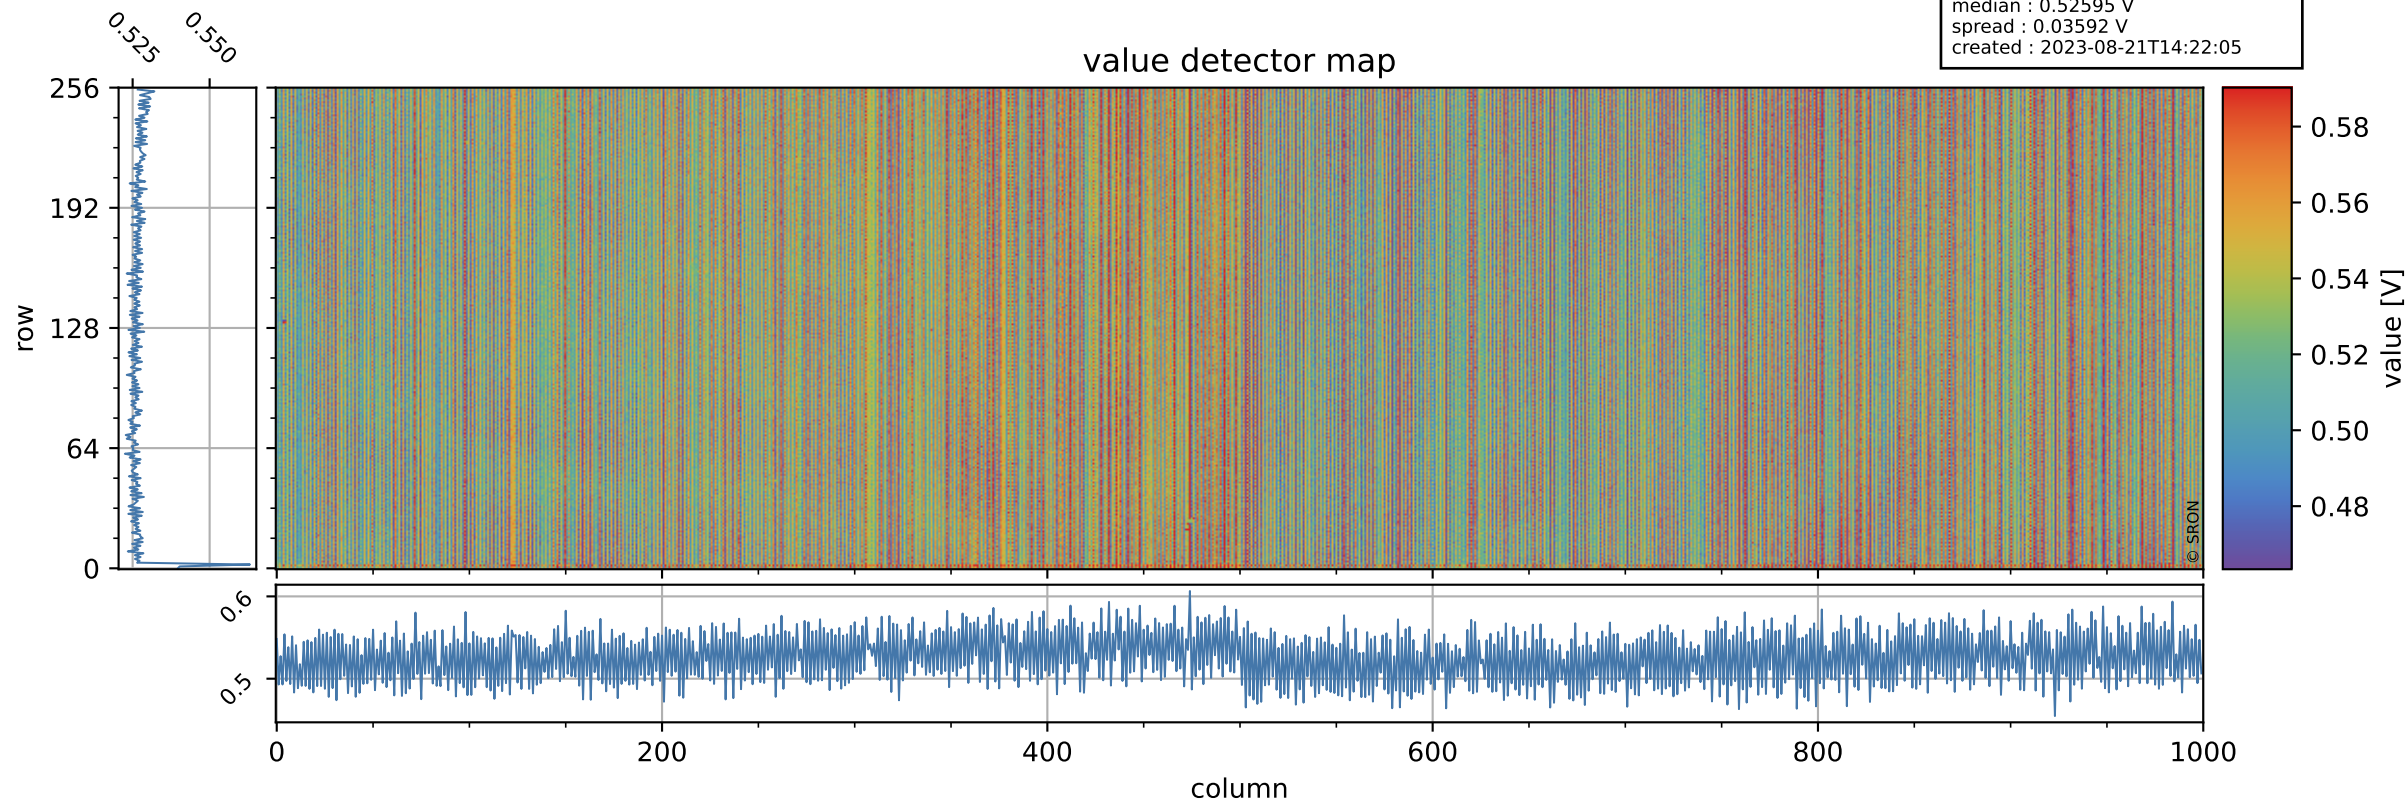

Tropomi SWIR offset (official)

orbits : 19 in [6877, 6922]
coverage : 2019-02-10 / 2019-02-13
median : 0.52595 V
spread : 0.03592 V
created : 2023-08-21T14:22:05

value detector map

Tropomi SWIR offset (official)

orbits : 19 in [6877, 6922]
coverage : 2019-02-10 / 2019-02-13
median : 30.087 μV
spread : 18.266 μV
created : 2023-08-21T14:22:05

Tropomi SWIR offset (official)

orbits : 19 in [6877, 6922]
coverage : 2019-02-10 / 2019-02-13
median : -0.066545 mV
spread : 0.3258 mV
created : 2023-08-21T14:22:05

value compared with SWIR offset CKD

Tropomi SWIR offset (official) ground-tracks of Sentinel-5P

orbits : 19 in [6877, 6922]
coverage : 2019-02-10 / 2019-02-13
created : 2023-08-21T14:22:06

- ICID: 1
- ICID: 3
- ICID: 5
- ICID: 7
- ICID: 9

Tropomi SWIR offset (official)

orbits : [2827, 6922]
coverage : 2018-04-30 / 2019-02-13
created : 2023-08-21T14:22:06

trend of detector median & temperatures