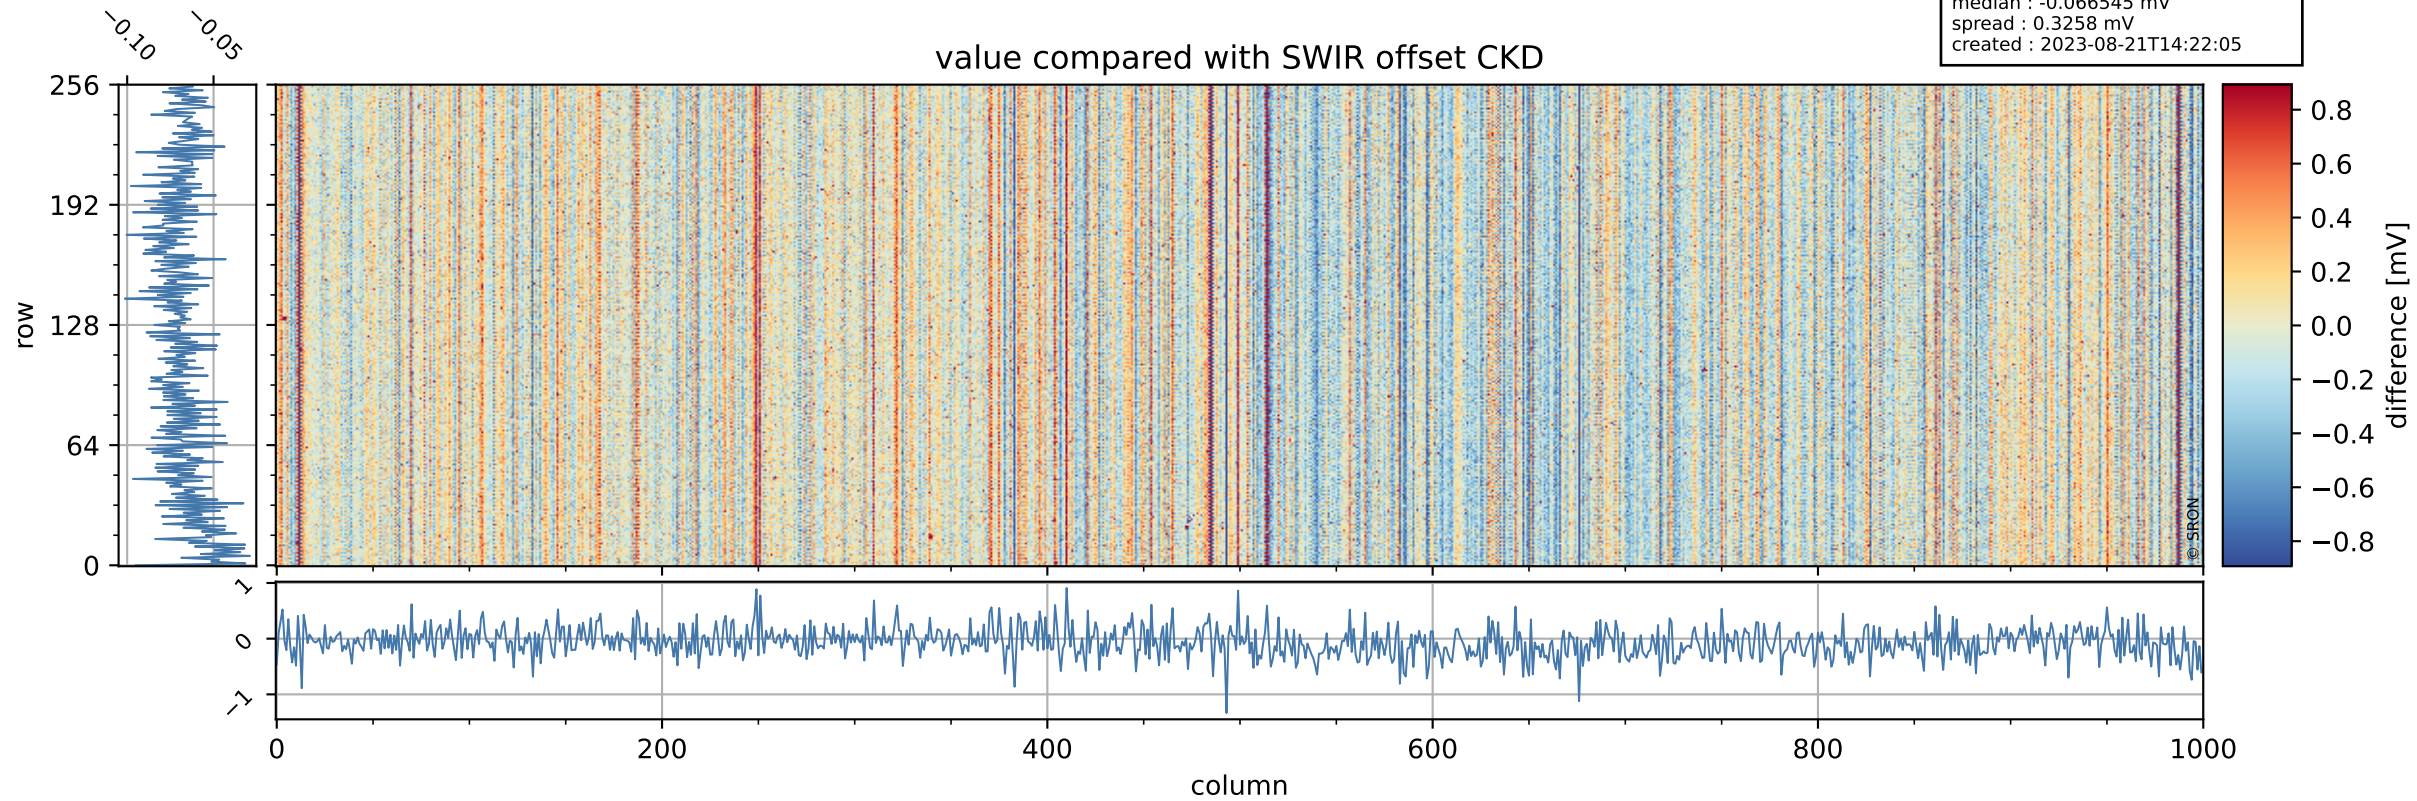

Tropomi SWIR offset (official)

orbits : 19 in [6877, 6922]
coverage : 2019-02-10 / 2019-02-13
median : 0.52595 V
spread : 0.03592 V
created : 2023-08-21T14:22:05

value detector map

Tropomi SWIR offset (official)

orbits : 19 in [6877, 6922]
coverage : 2019-02-10 / 2019-02-13
median : 30.087 μV
spread : 18.266 μV
created : 2023-08-21T14:22:05

Tropomi SWIR offset (official)

orbits : 19 in [6877, 6922]
coverage : 2019-02-10 / 2019-02-13
median : -0.066545 mV
spread : 0.3258 mV
created : 2023-08-21T14:22:05

value compared with SWIR offset CKD

Tropomi SWIR offset (official) ground-tracks of Sentinel-5P

orbits : 19 in [6877, 6922]
coverage : 2019-02-10 / 2019-02-13
created : 2023-08-21T14:22:06

- ICID: 1
- ICID: 3
- ICID: 5
- ICID: 7
- ICID: 9

Tropomi SWIR offset (official)

orbits : [2827, 6922]
coverage : 2018-04-30 / 2019-02-13
created : 2023-08-21T14:22:06

trend of detector median & temperatures