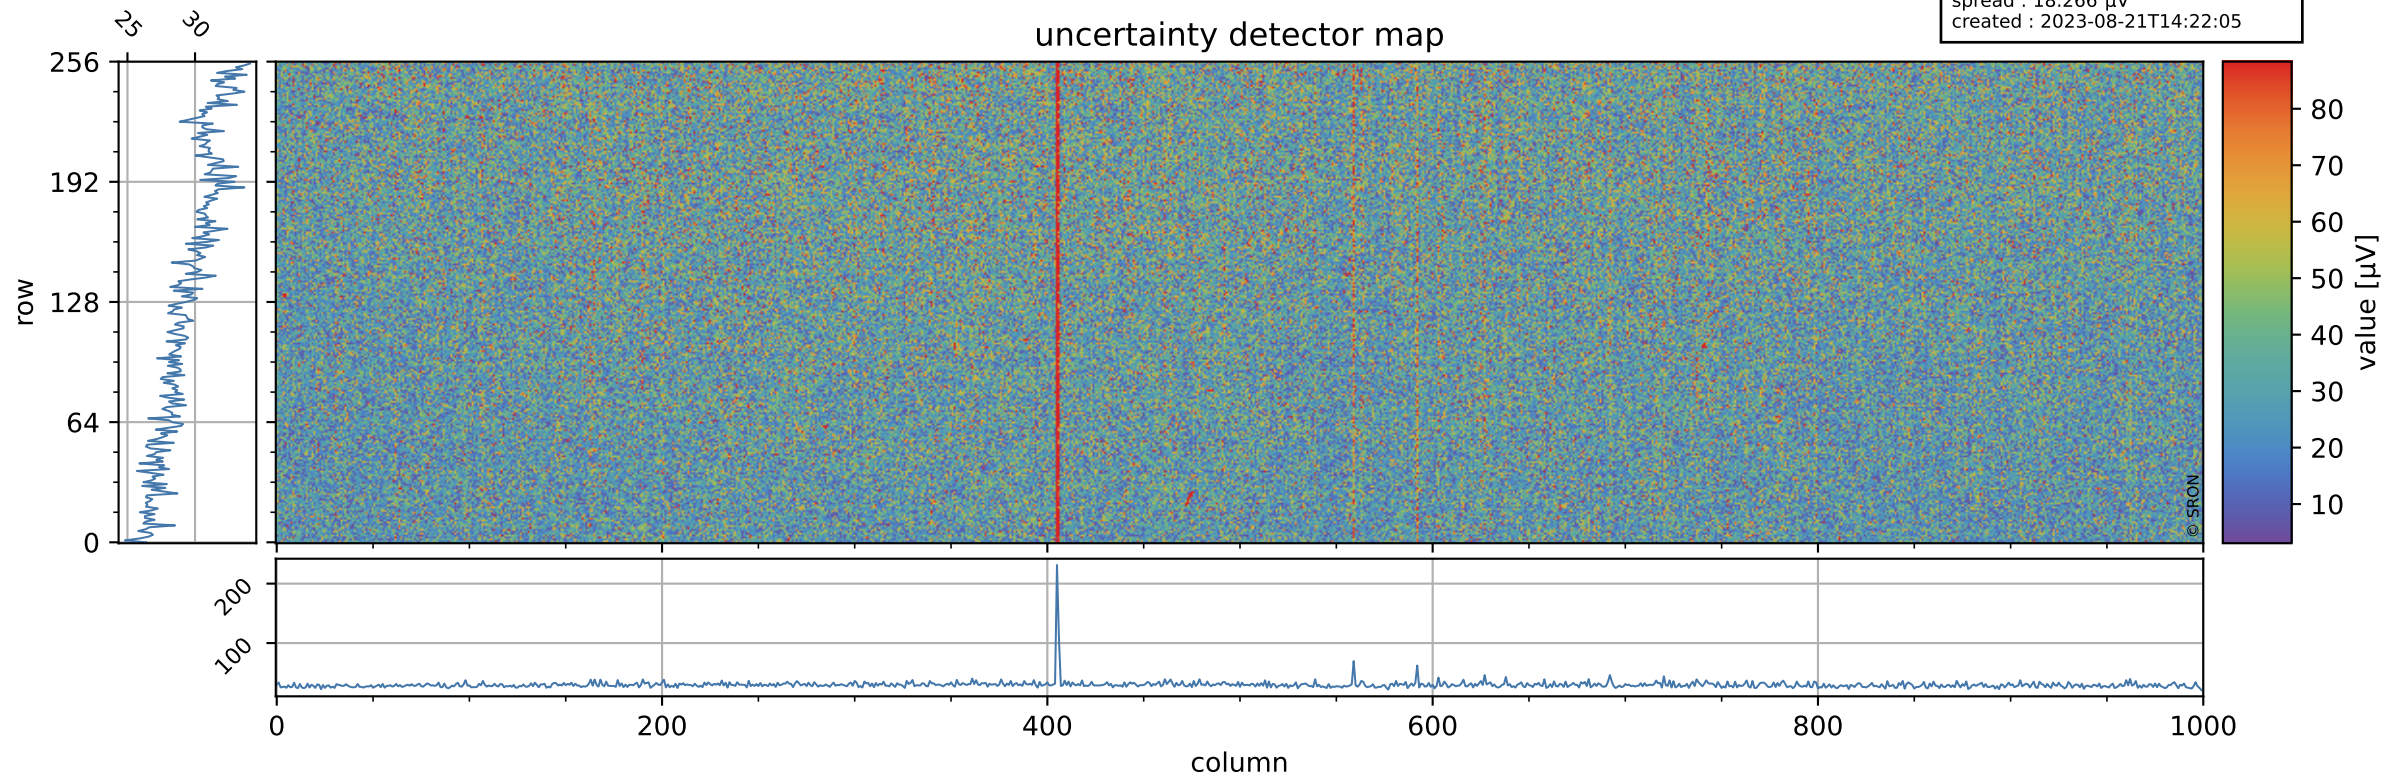

Tropomi SWIR offset (official)

orbits : 19 in [6877, 6922]
coverage : 2019-02-10 / 2019-02-13
median : 0.52595 V
spread : 0.03592 V
created : 2023-08-21T14:22:05

value detector map

Tropomi SWIR offset (official)

orbits : 19 in [6877, 6922]
coverage : 2019-02-10 / 2019-02-13
median : 30.087 μV
spread : 18.266 μV
created : 2023-08-21T14:22:05

Tropomi SWIR offset (official)

orbits : 19 in [6877, 6922]
coverage : 2019-02-10 / 2019-02-13
median : -0.066545 mV
spread : 0.3258 mV
created : 2023-08-21T14:22:05

value compared with SWIR offset CKD

Tropomi SWIR offset (official) ground-tracks of Sentinel-5P

orbits : 19 in [6877, 6922]
coverage : 2019-02-10 / 2019-02-13
created : 2023-08-21T14:22:06

- ICID: 1
- ICID: 3
- ICID: 5
- ICID: 7
- ICID: 9

Tropomi SWIR offset (official)

orbits : [2827, 6922]
coverage : 2018-04-30 / 2019-02-13
created : 2023-08-21T14:22:06

trend of detector median & temperatures