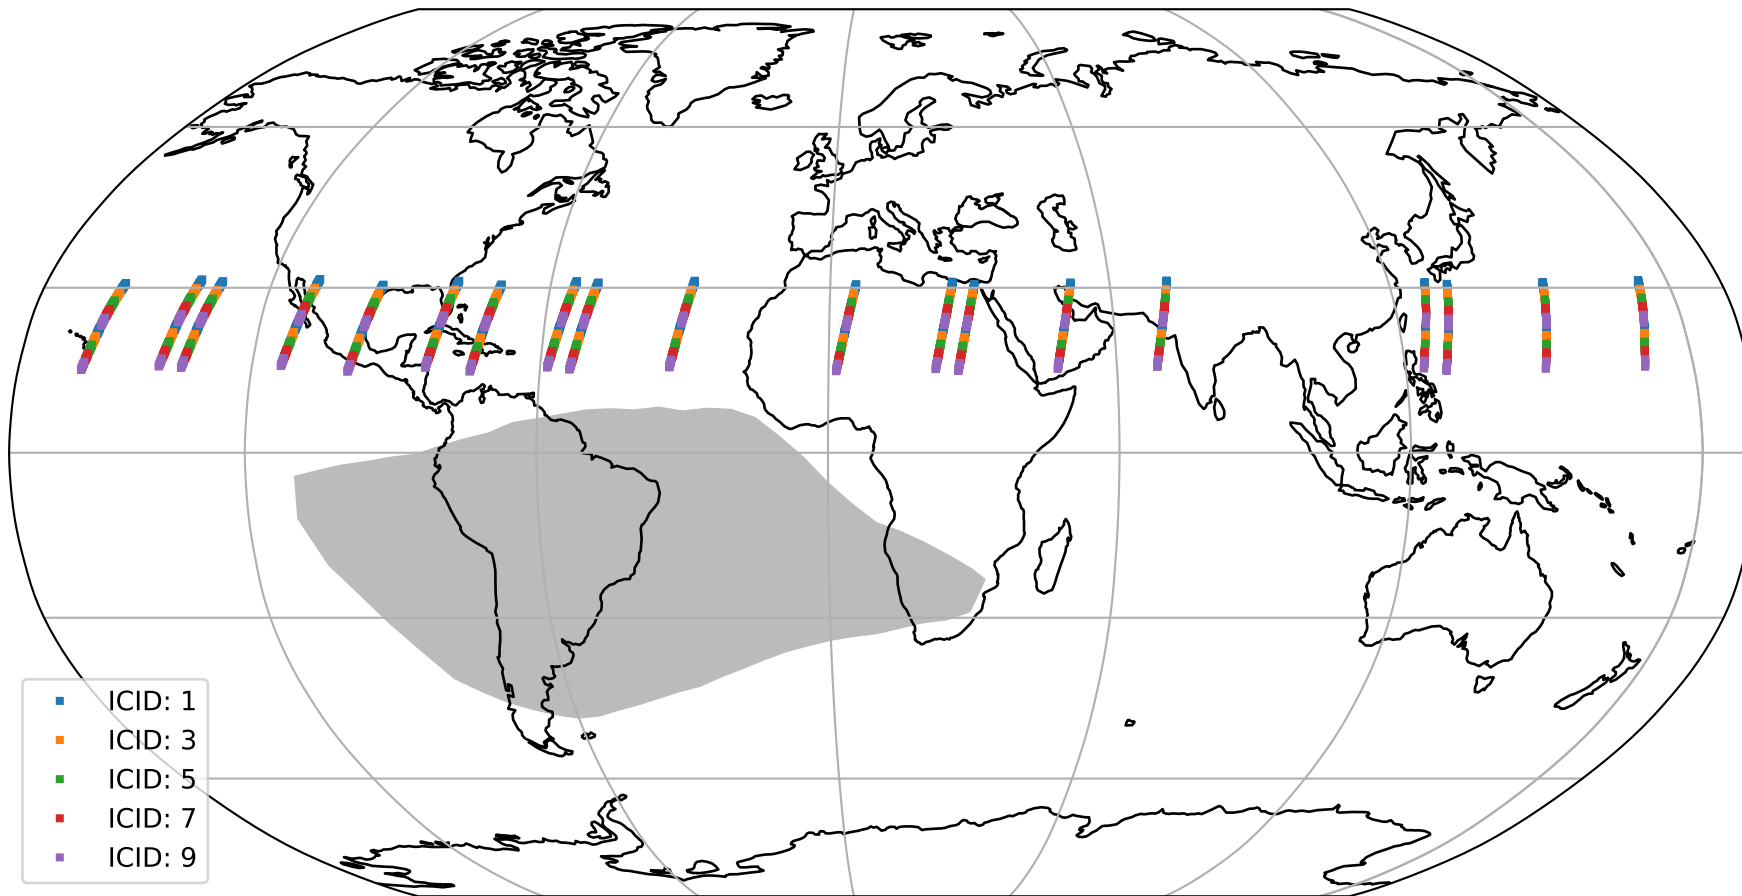

Tropomi SWIR offset (official)

orbits : 19 in [6877, 6922]
coverage : 2019-02-10 / 2019-02-13
median : 0.52595 V
spread : 0.03592 V
created : 2023-08-21T14:22:05

value detector map

Tropomi SWIR offset (official)

orbits : 19 in [6877, 6922]
coverage : 2019-02-10 / 2019-02-13
median : 30.087 μV
spread : 18.266 μV
created : 2023-08-21T14:22:05

Tropomi SWIR offset (official)

orbits : 19 in [6877, 6922]
coverage : 2019-02-10 / 2019-02-13
median : -0.066545 mV
spread : 0.3258 mV
created : 2023-08-21T14:22:05

value compared with SWIR offset CKD

Tropomi SWIR offset (official) ground-tracks of Sentinel-5P

orbits : 19 in [6877, 6922]
coverage : 2019-02-10 / 2019-02-13
created : 2023-08-21T14:22:06

- ICID: 1
- ICID: 3
- ICID: 5
- ICID: 7
- ICID: 9

Tropomi SWIR offset (official)

orbits : [2827, 6922]
coverage : 2018-04-30 / 2019-02-13
created : 2023-08-21T14:22:06

trend of detector median & temperatures