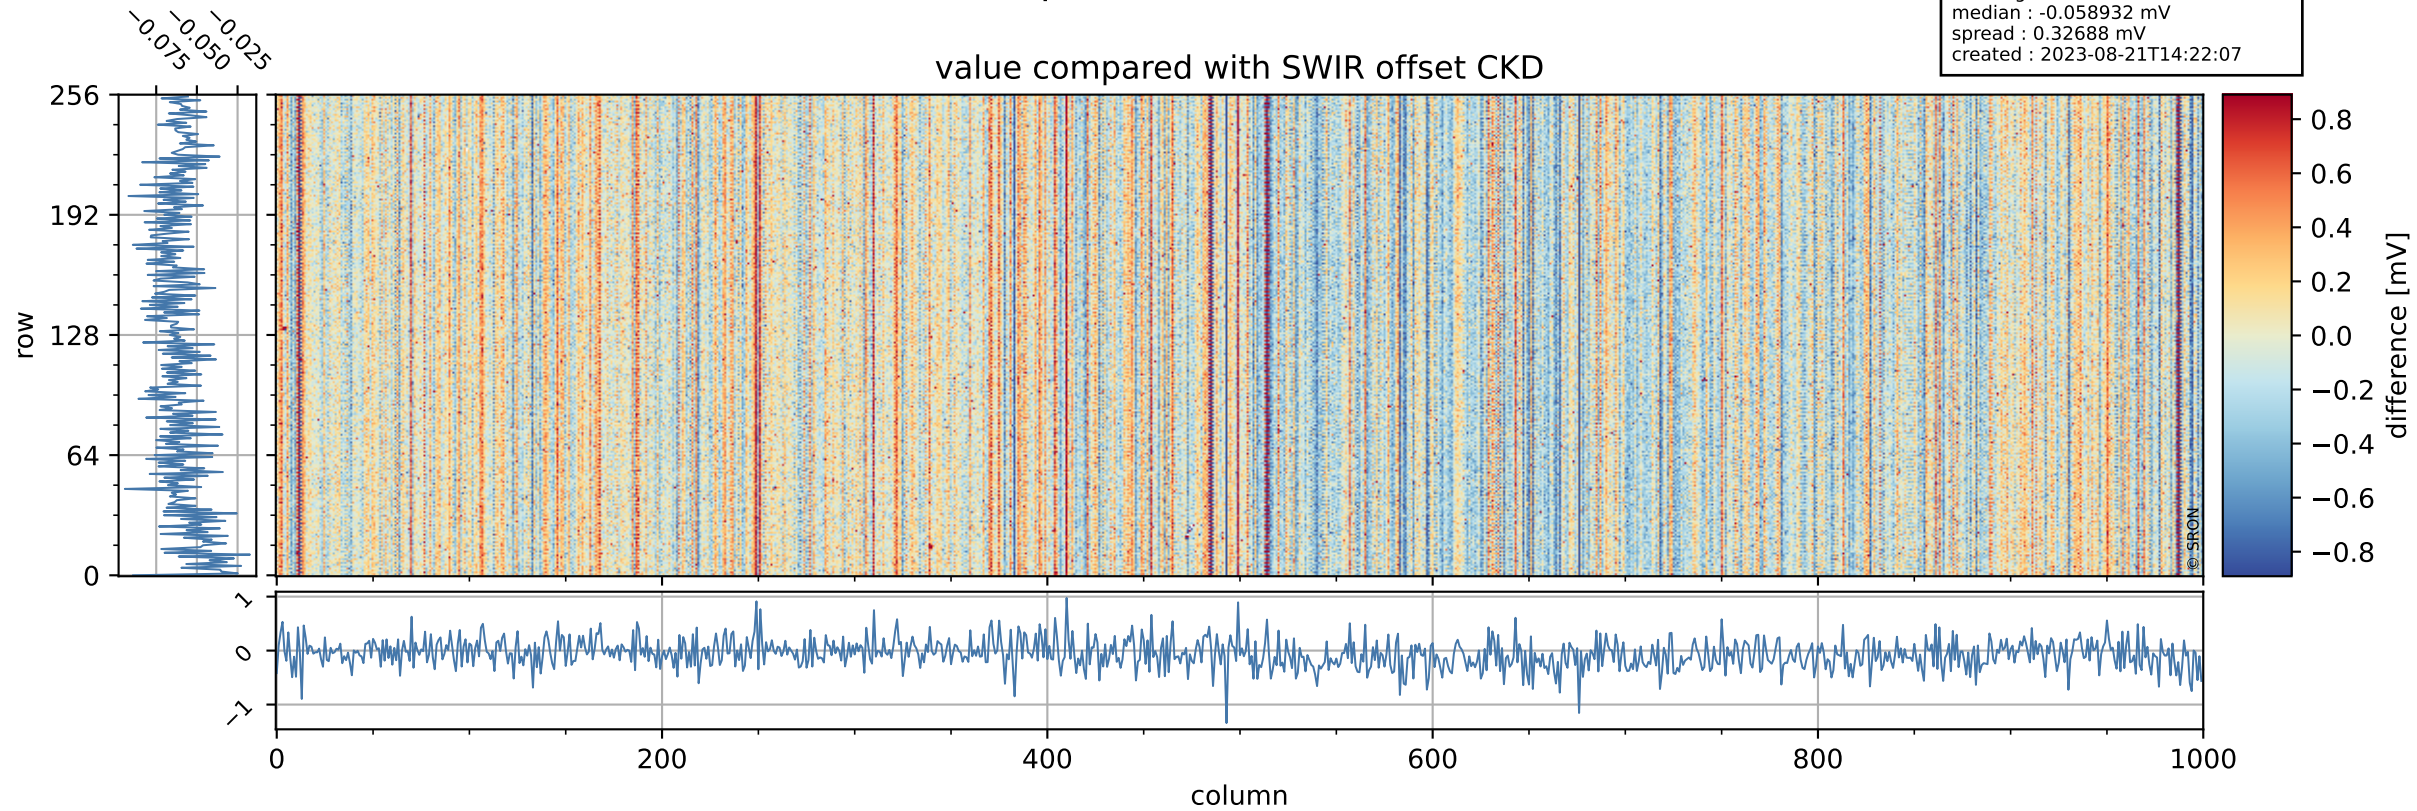

## value detector map

# Tropomi SWIR offset (official)

orbits : 20 in [6892, 6937]  
coverage : 2019-02-11 / 2019-02-14  
median : 30.616  $\mu\text{V}$   
spread : 18.604  $\mu\text{V}$   
created : 2023-08-21T14:22:07

# Tropomi SWIR offset (official)

orbits : 20 in [6892, 6937]  
coverage : 2019-02-11 / 2019-02-14  
median : -0.058932 mV  
spread : 0.32688 mV  
created : 2023-08-21T14:22:07

value compared with SWIR offset CKD

# Tropomi SWIR offset (official) ground-tracks of Sentinel-5P

orbits : 20 in [6892, 6937]  
coverage : 2019-02-11 / 2019-02-14  
created : 2023-08-21T14:22:08