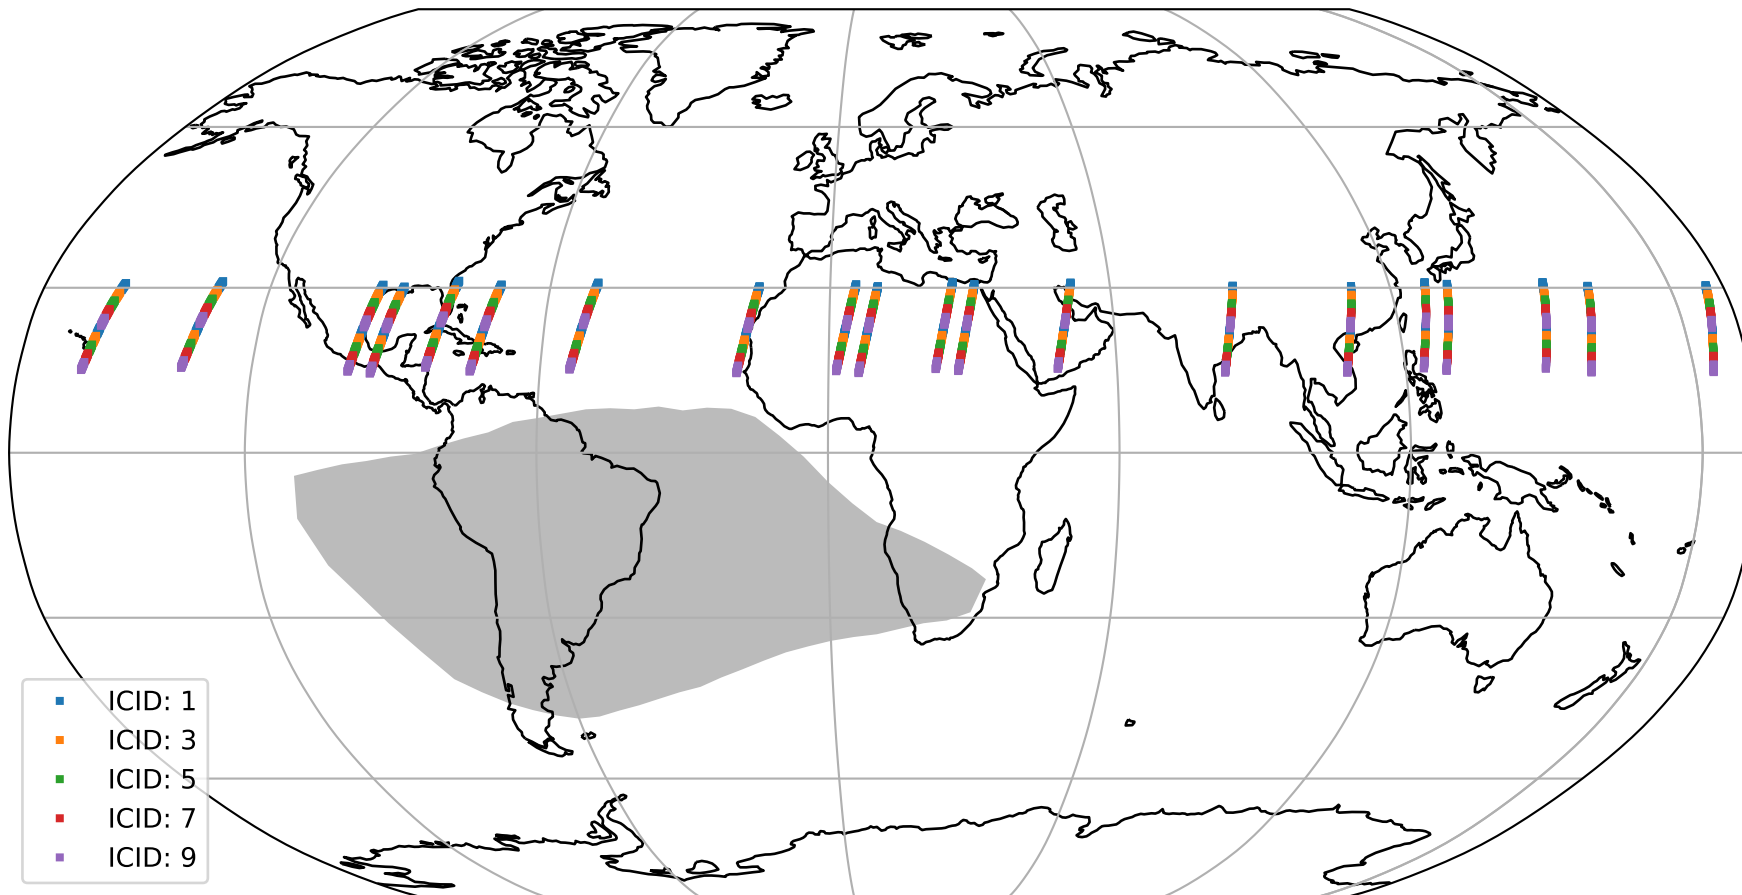

# Tropomi SWIR offset (official)

orbits : 20 in [6892, 6937]  
coverage : 2019-02-11 / 2019-02-14  
median : 30.616  $\mu\text{V}$   
spread : 18.604  $\mu\text{V}$   
created : 2023-08-21T14:22:07

# Tropomi SWIR offset (official)

orbits : 20 in [6892, 6937]  
coverage : 2019-02-11 / 2019-02-14  
median : -0.058932 mV  
spread : 0.32688 mV  
created : 2023-08-21T14:22:07

value compared with SWIR offset CKD

# Tropomi SWIR offset (official) ground-tracks of Sentinel-5P

orbits : 20 in [6892, 6937]  
coverage : 2019-02-11 / 2019-02-14  
created : 2023-08-21T14:22:08

# Tropomi SWIR offset (official)

orbits : [2827, 6937]  
coverage : 2018-04-30 / 2019-02-14  
created : 2023-08-21T14:22:08