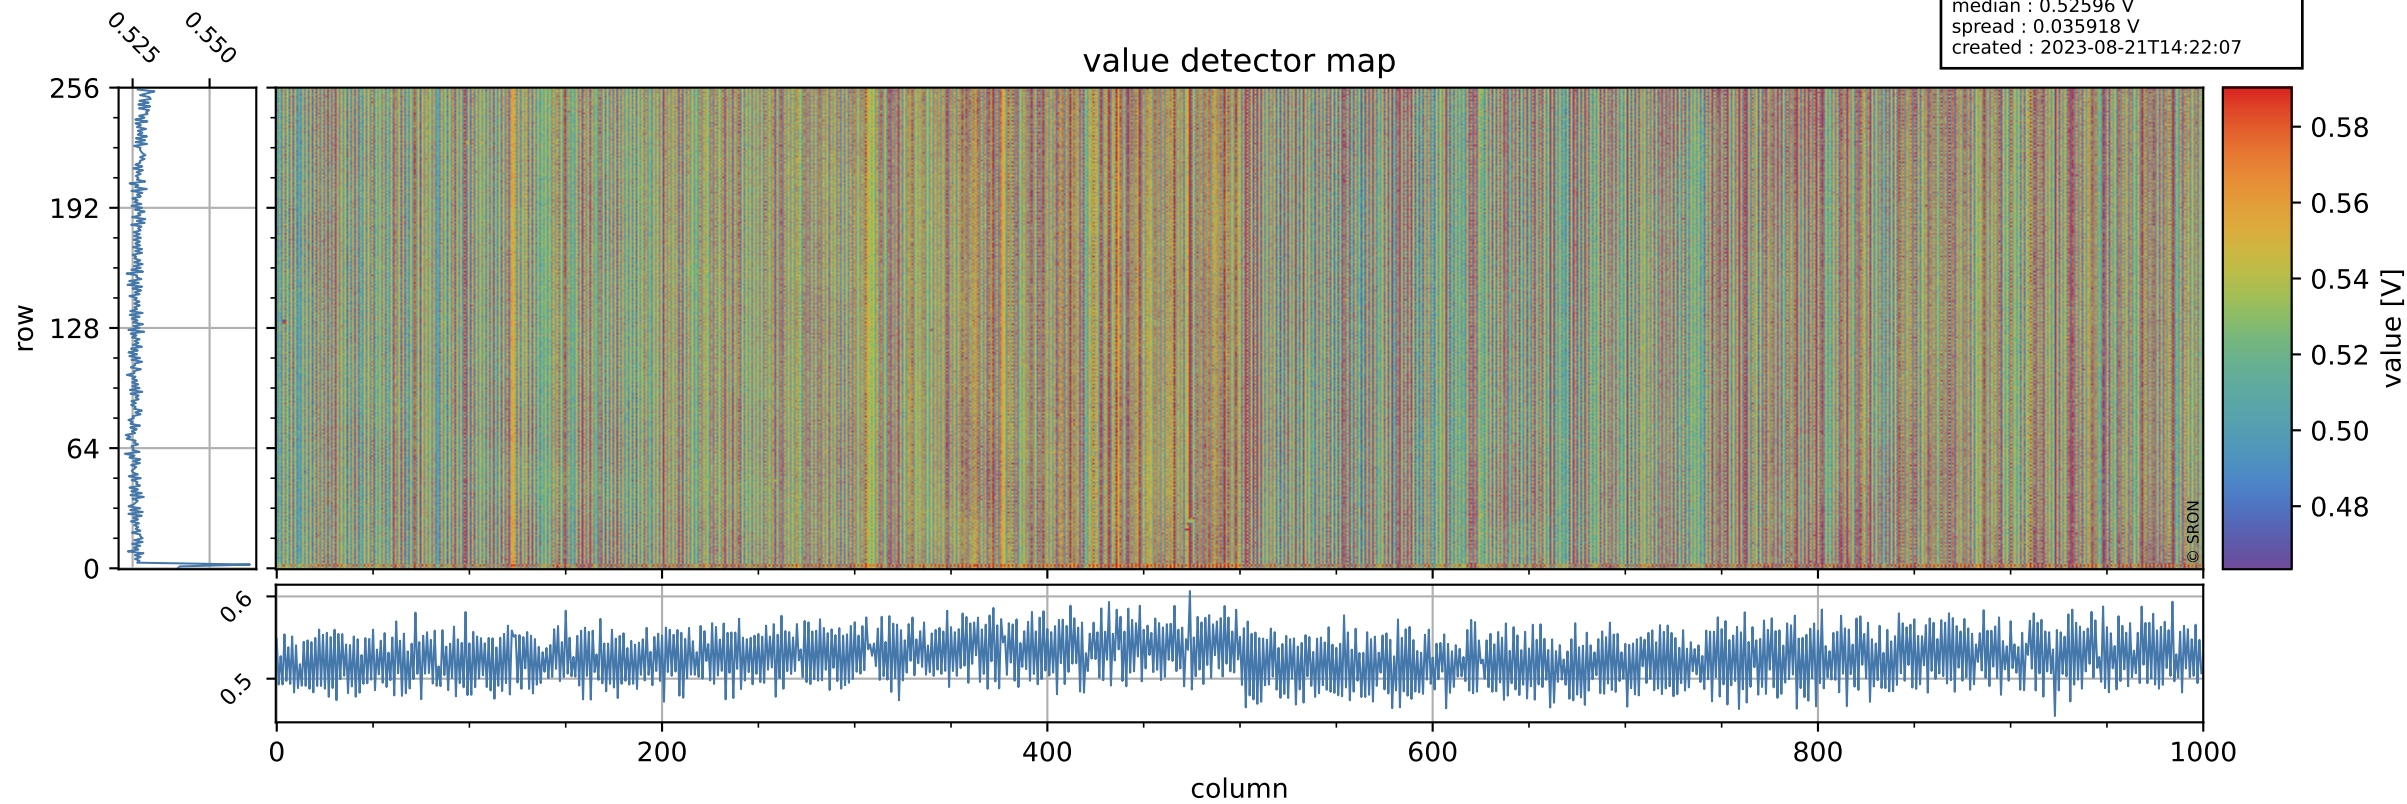

# Tropomi SWIR offset (official)

orbits : 20 in [6892, 6937]  
coverage : 2019-02-11 / 2019-02-14  
median : 0.52596 V  
spread : 0.035918 V  
created : 2023-08-21T14:22:07

## value detector map

# Tropomi SWIR offset (official)

orbits : 20 in [6892, 6937]  
coverage : 2019-02-11 / 2019-02-14  
median : 30.616  $\mu\text{V}$   
spread : 18.604  $\mu\text{V}$   
created : 2023-08-21T14:22:07

# Tropomi SWIR offset (official) ground-tracks of Sentinel-5P

orbits : 20 in [6892, 6937]  
coverage : 2019-02-11 / 2019-02-14  
created : 2023-08-21T14:22:08