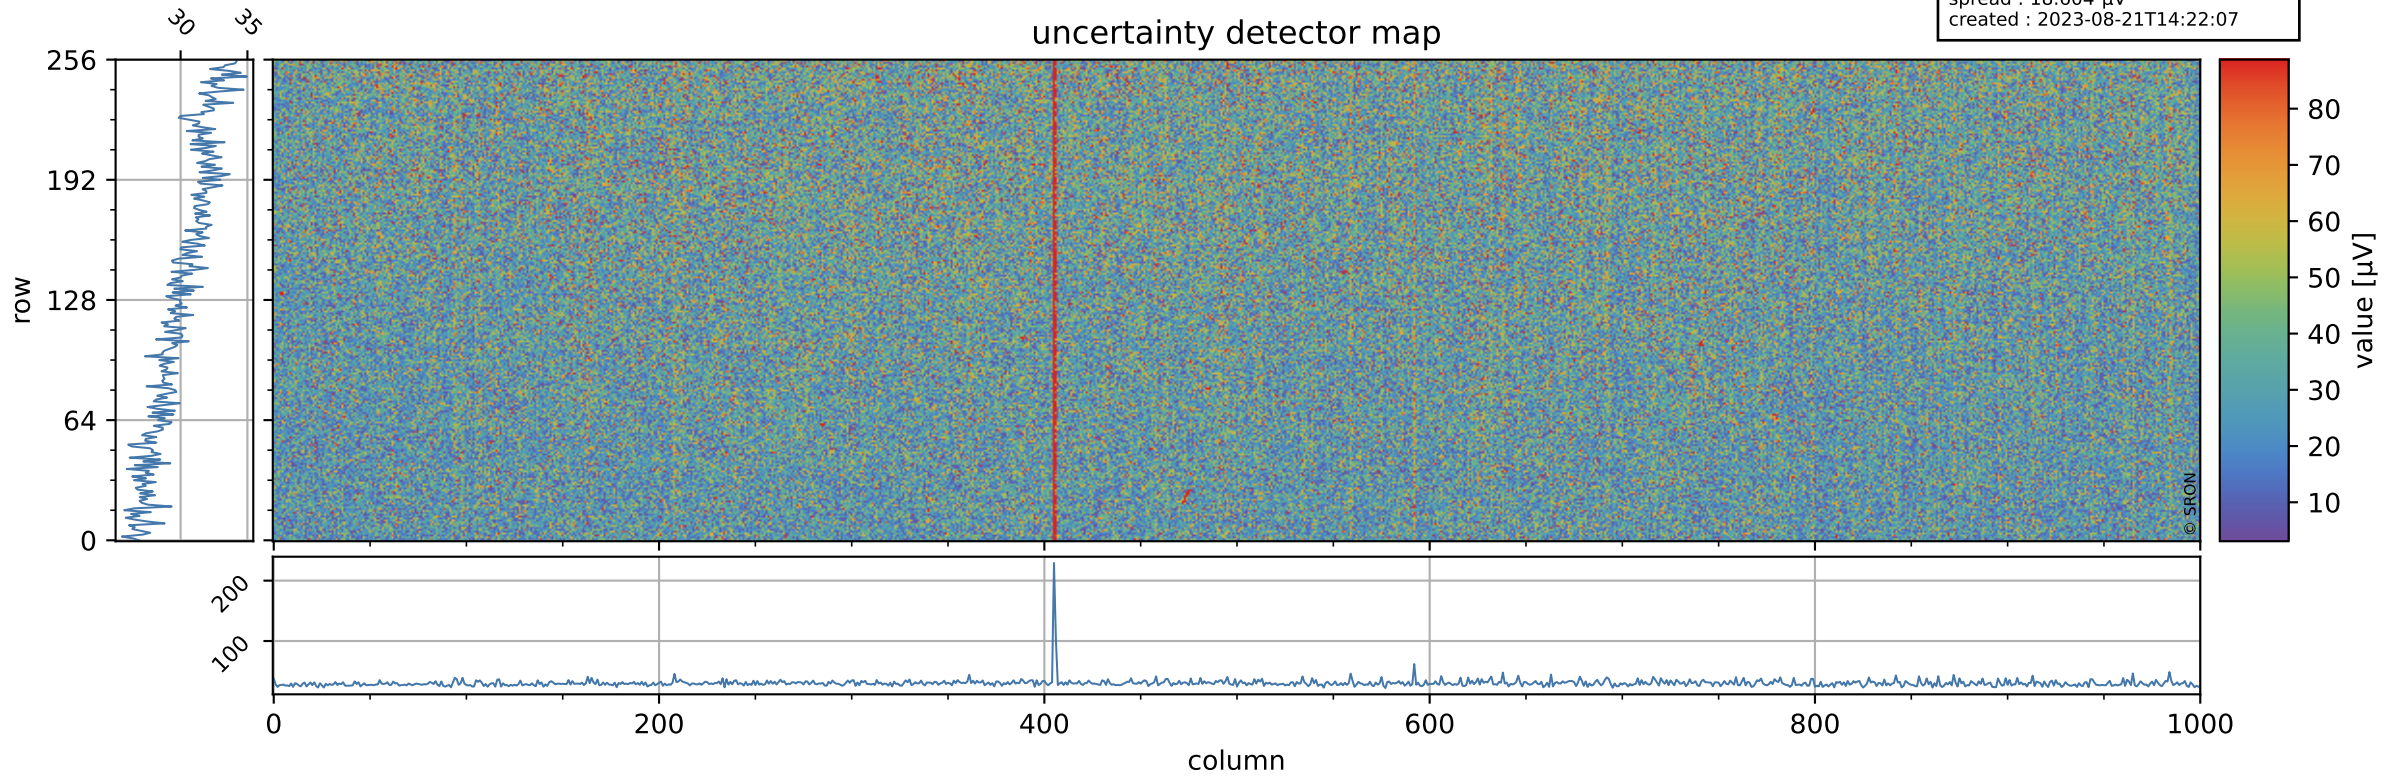

# Tropomi SWIR offset (official)

orbits : 20 in [6892, 6937]  
coverage : 2019-02-11 / 2019-02-14  
median : 0.52596 V  
spread : 0.035918 V  
created : 2023-08-21T14:22:07

## value detector map

# Tropomi SWIR offset (official)

orbits : 20 in [6892, 6937]  
coverage : 2019-02-11 / 2019-02-14  
median : 30.616  $\mu\text{V}$   
spread : 18.604  $\mu\text{V}$   
created : 2023-08-21T14:22:07

# Tropomi SWIR offset (official) ground-tracks of Sentinel-5P

orbits : 20 in [6892, 6937]  
coverage : 2019-02-11 / 2019-02-14  
created : 2023-08-21T14:22:08